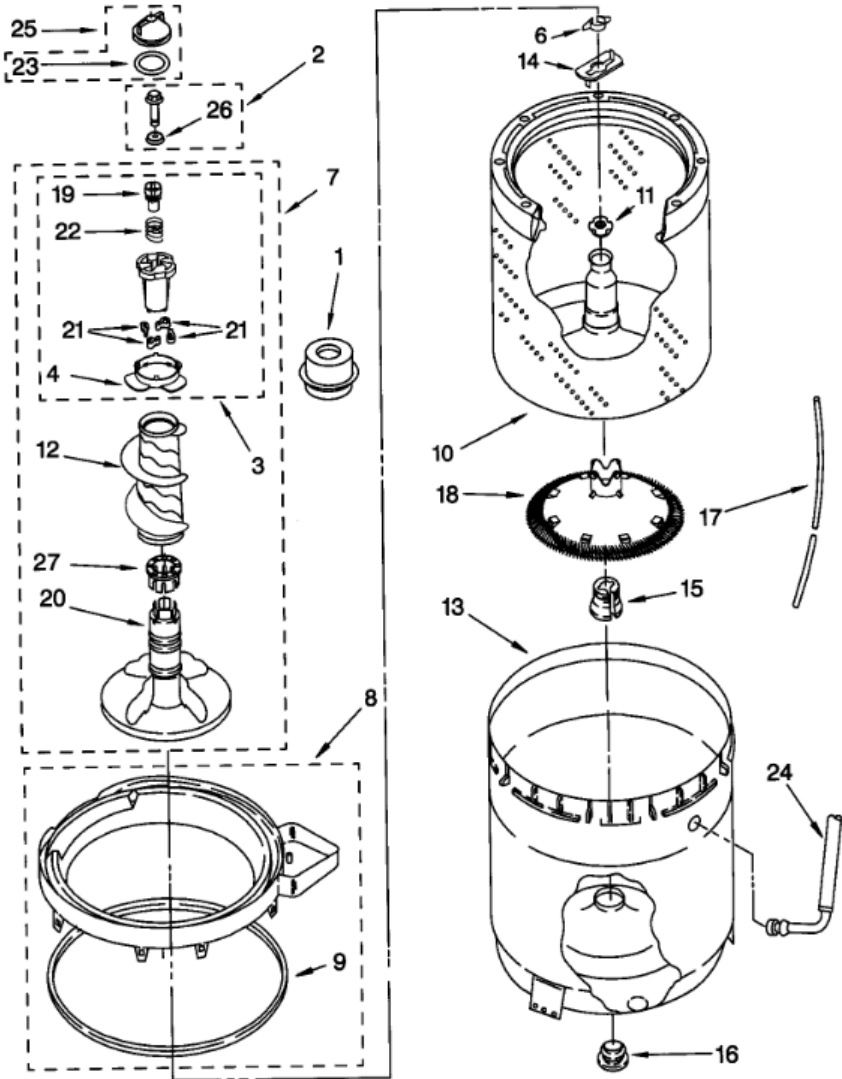

34	660628	CLAMP, HOSE
35	3363366	CLAMP, HOSE
36	3951449	HOSE
38	3347812	CLIP
	80051	TUCHUP
	384496	DRAIN HOSE COUPLING

110.20932994 TINAS