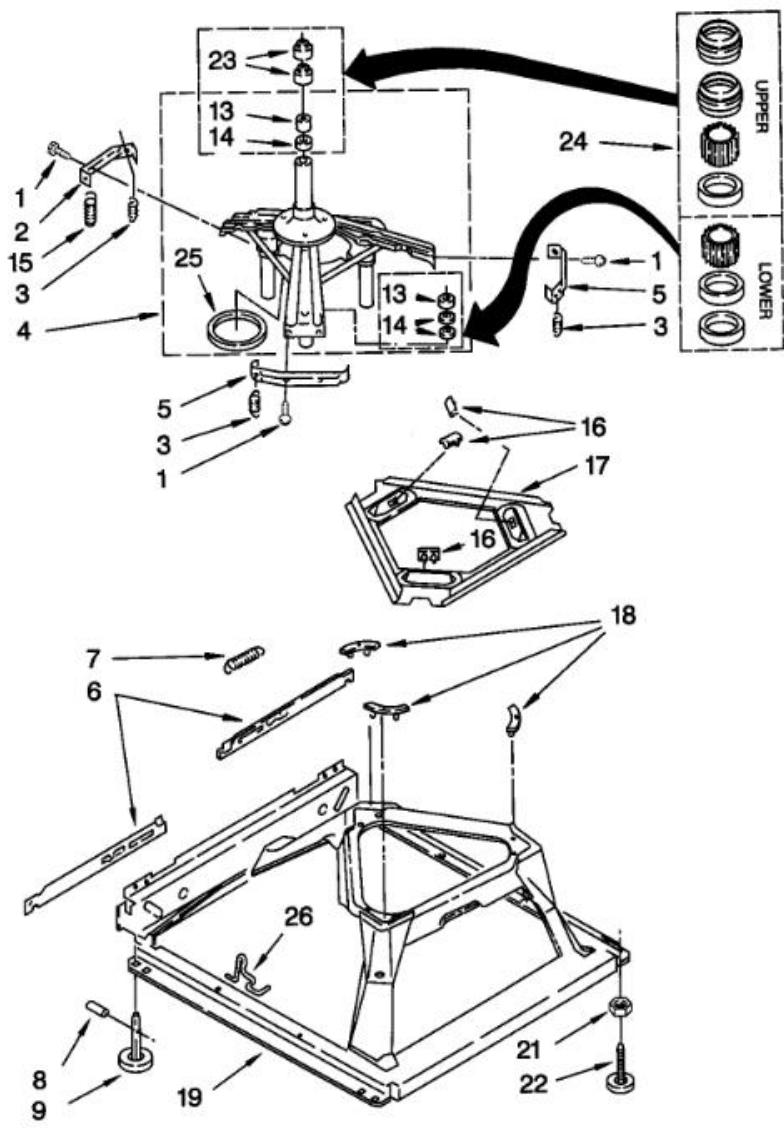

## 110.20932994 TABLERO

1	90767	PHILLIPS PAN-HEAD SCREW
2	3366847	SWITCH
3	661615	WATER TEMPERATURE SELECTOR SWITCH
4	3948608	BRACKET
5	3954941	WIRE HARNESS
6	388326	SCREW, CONSOLE
7	3949280	END CAP KIT
7A	3949283	ENDCAP
8	3951013	CONSOLE END CAPS
8A	3953668	TRIM
9	3402572	SELECTOR KNOB
9A	3402573	KNOB
10	3949274	END CAP KIT
10A	3949277	ENDCAP
11	661613	CYCLE SWITCH
12	3949428	DIAL
12A	3949429	DIAL
13	3948412	TIMER KNOB
13A	3948413	TIMER KNOB
14	3951009	CONSOLE END CAPS
14A	3953667	TRIM
15	8283343	CLIP
16	3400073	SCREW
19	3955335	TIMER
20	3407125	MICROCOMPUTER
22	3948063	POWER CORD
24	3400064	SCREW, TIMER MOUNTING
26	3953351	CONTROL PANEL
26A	3953353	CONTROL PANEL
27	688805	SPRING CLIP
28	3954573	CYCLE SWITCH
29	90864	SCREW
	384496	DRAIN HOSE COUPLING

110.20932994 MOTOR

110.20932994 MOTOR

1	388952	DRIVE BASKET
2	63292	WASHER
3	62697	RING
4	63283	RING
5	8299642	CLUTCH
6	3951993	LINING
7	62646	CAP, CLUTCH SPRING
8	3946846	SPRING
9	3360630	COMPLETE TRANSMISSION ASSEMBLY
10	3357334	SCREW
11	62611	PLATE
12	32691	GROMMET, MOTOR (4)
13	3364003	COUPLER
14	3946532	SHIELD
16	3400516	SCREW
17	3349637	RETAINER, MOTOR
18	3362089	MOTOR SHIELD
19	8314869	MAIN DRIVE MOTOR
20	62851	MOTOR SWITCH
21	62700	RETAINER, PUMP
22	3363394	COMPLETE PUMP
25	3387485	SCREW, 10-16 X 5
26	3355454	CLIP

110.20932994 BASE

110.20932994 BASE

1	3400076	SCREW
2	64067	BRACKET SPRING
3	63907	SUSPENSION SPRING
4	3362087	SUPPORT
5	64065	BRACKET
6	63466	LINK, LEVELING MECHANISM
7	62597	LEVELING SPRING
8	62837	PIN, KNURLED
9	62596	FOOT
13	3347047	CENTER POST UPPER DRIVE BEARING
14	357409	TRANSMISSION SHAFT SEAL
15	388492	SPRING
16	62568	PADS
17	3946509	SKATE PLT
18	3363660	PAD-SUSPEN
19	3946512	BASE
21	3359452	NUT
22	389102	LEVELING FOOT
23	356934	SEAL
24	285203	CENTERPOST BEARING AND SEALS
25	63134	RING
26	63806	RETAINER