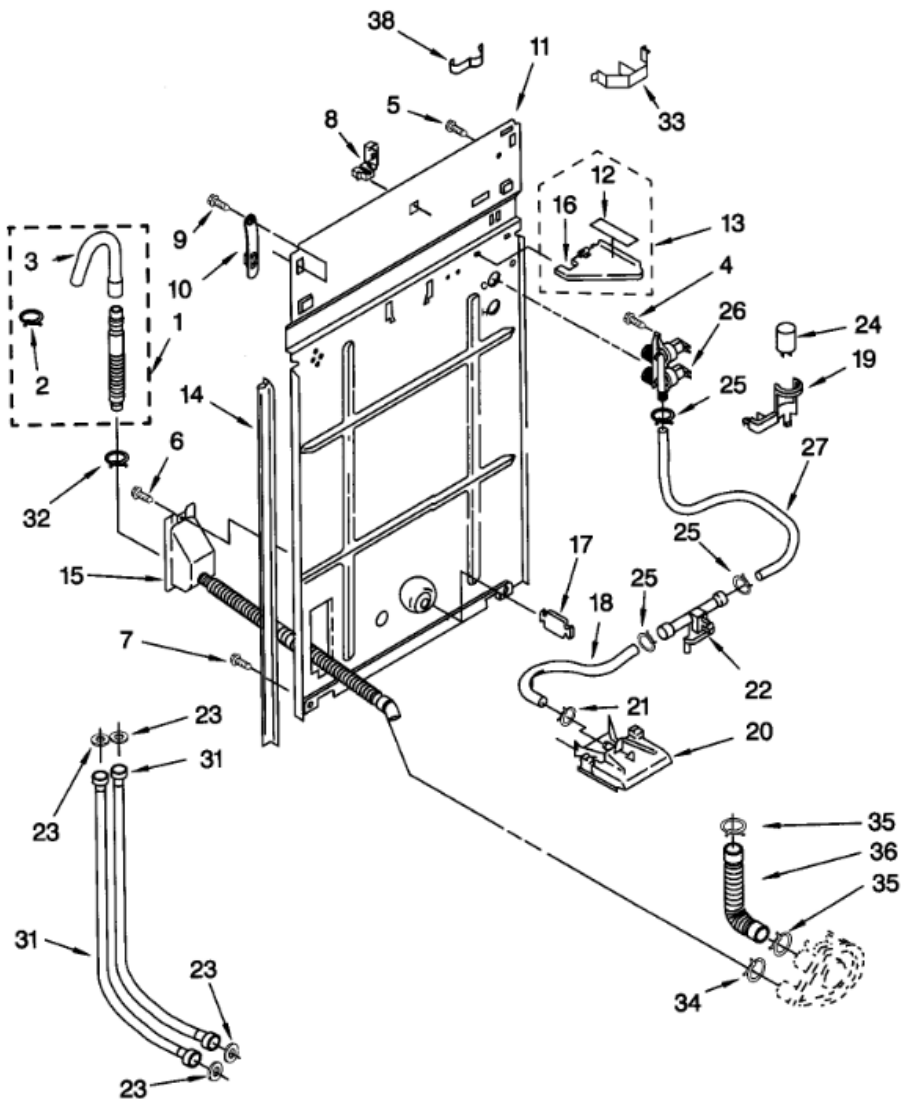

Distribuidor Autorizado

SurteRápido.com

Venta de Refacciones
Electrodomesticas

110.20932994 MANGUERAS