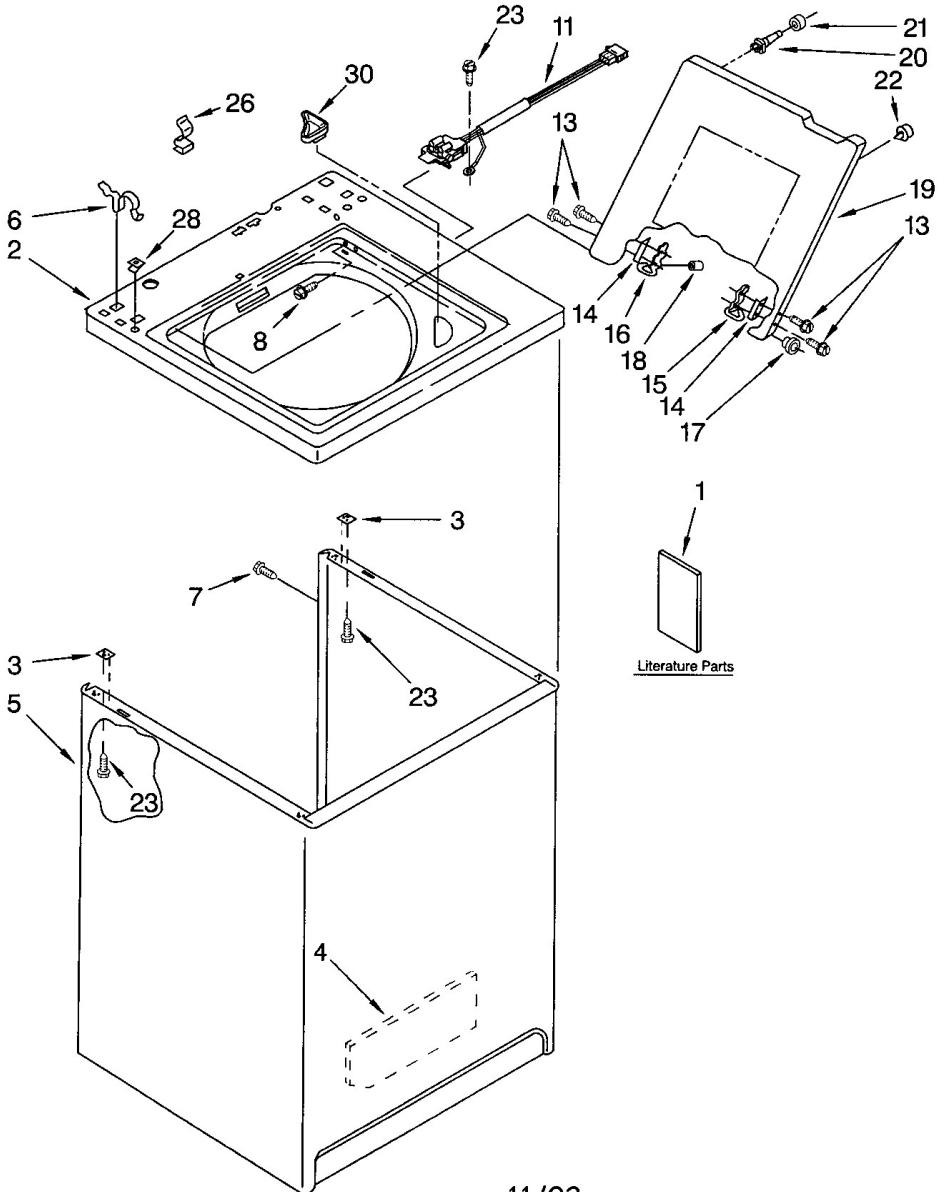

Lavadora Kenmore 110.24932200