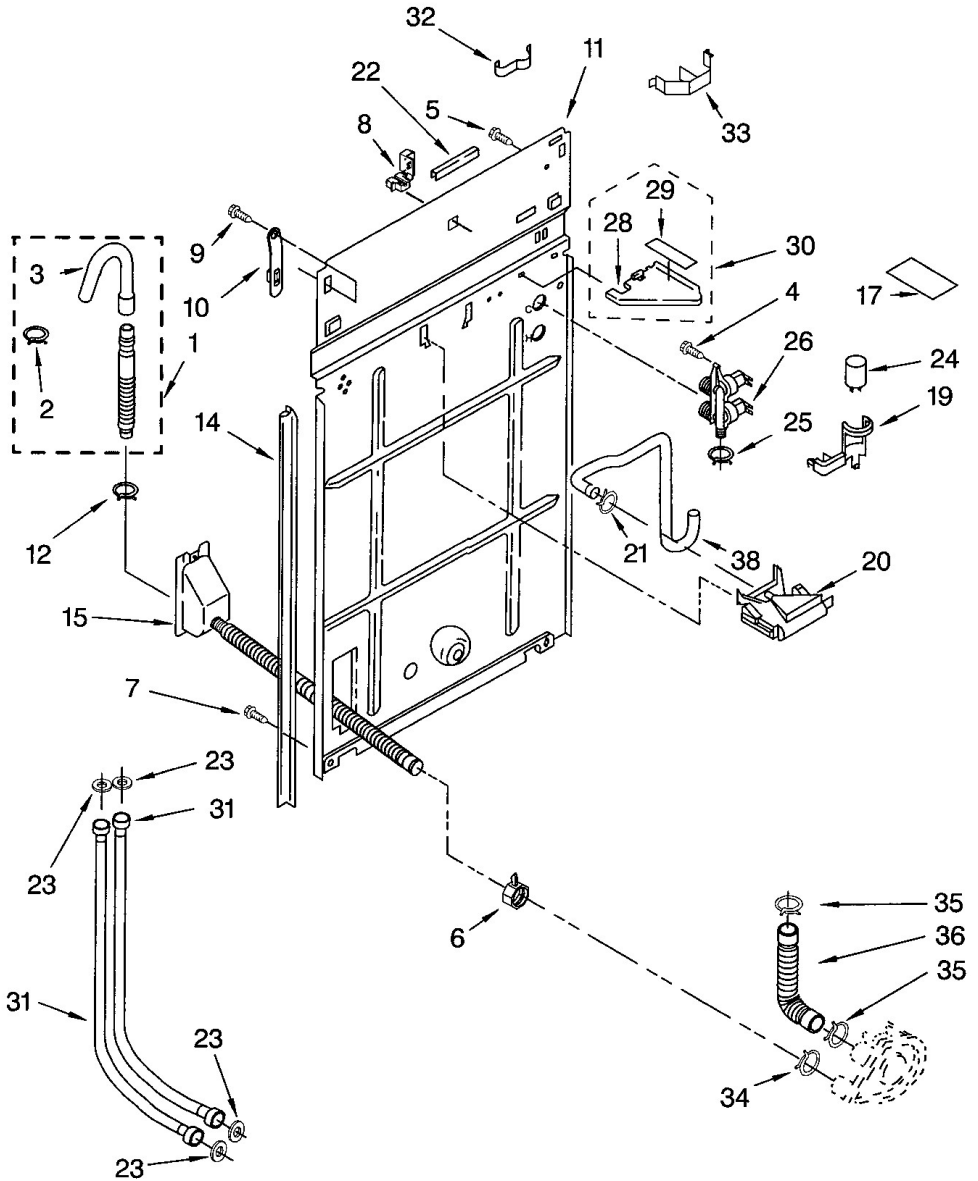

Lavadora Kenmore 110.24932200

Lavadora Kenmore 110.24932200

Guía	N.P.	Descripción
1	3951609	Washer drain hose
1A	661577	Washer external drain hose
1B	3357090	Washer external drain hose
2	3366913	Washer drain hose clamp
3	3357027	Washer drain hose clamp
4	9740848	Dishwasher screw
5	3351614	Washer screw, #10-24 x 3/8-in
6	3976395	Washer drain hose support clip
7	3390631	Washer screw, #10-16 x 3/8-in
8	3952821	Washer power cord strain
9	90767	Washer screw
10	8318255	Washer control panel strap
11	3356472	Rear panel
12	3366912	Hose clamp
14	62747	Pad panel
15	8317940	Washer pump drain hose
17	3976286	Shield
19	8318201	Washer clip
20	3360977	Washer tub fill nozzle
21	371503	Appliance hose clamp
22	303294	Protector
23	16123	Washing machine washer
24	661605	Washer start capacitor
25	370451	Appliance hose clamp
26	3979347	Washer water inlet valve
28	3348424	Shield
29	3950829	Extension shield
30	8539874	Shield

Lavadora Kenmore 110.24932200

Guía	N.P.	Descripción
31	89503	Washer fill hose
31A	89503	Washer fill hose
32	8528351	Washer wire harness retainer
33	8055003	Retainer
34	285655	Washer hose clamp
35	3363366	Hose clamp
36	3951449	Washer tub-to-pump hose
38	8317926	Washer tub fill nozzle hose