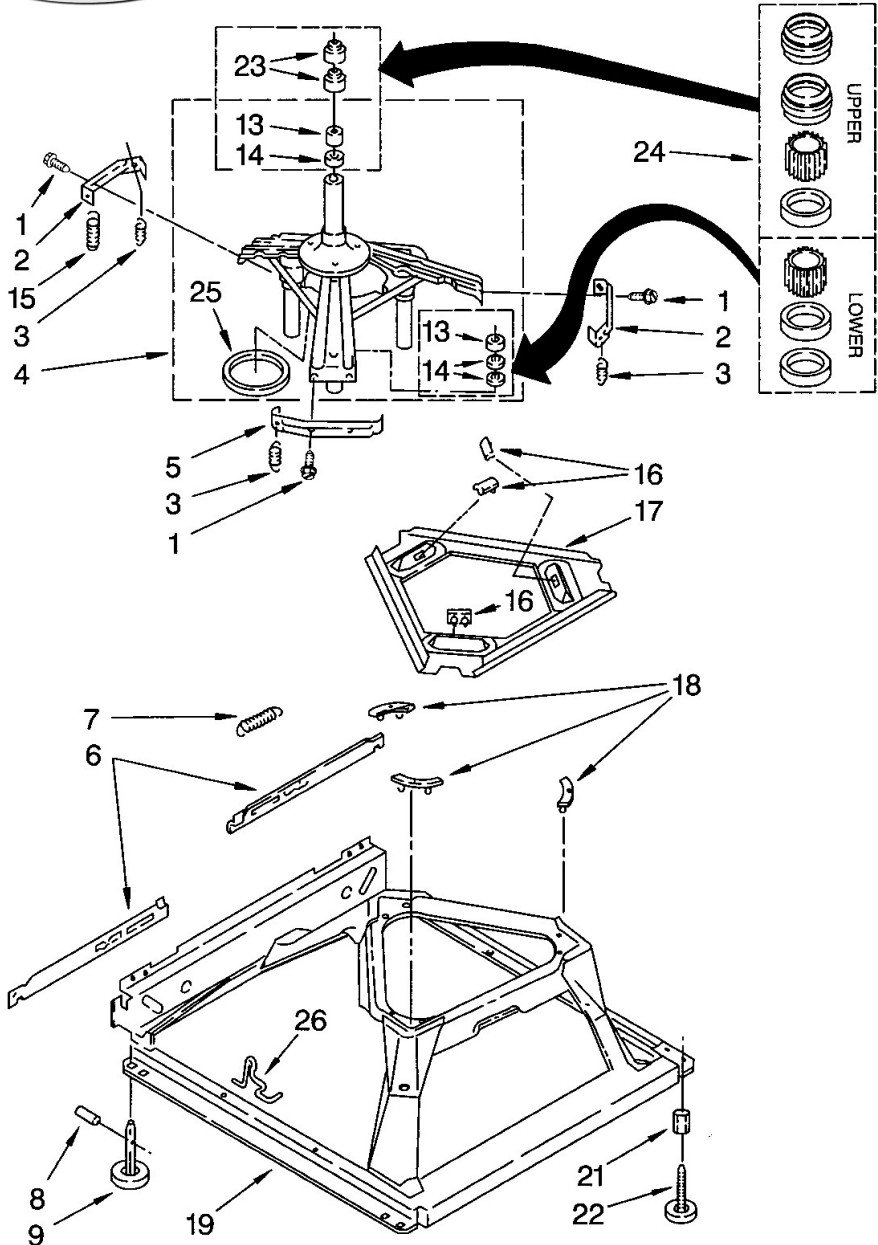

Distribuidor Autorizado

SurteRápido.com

Venta de Refacciones
Electrodomesticas

Lavadora Kenmore 110.24932200