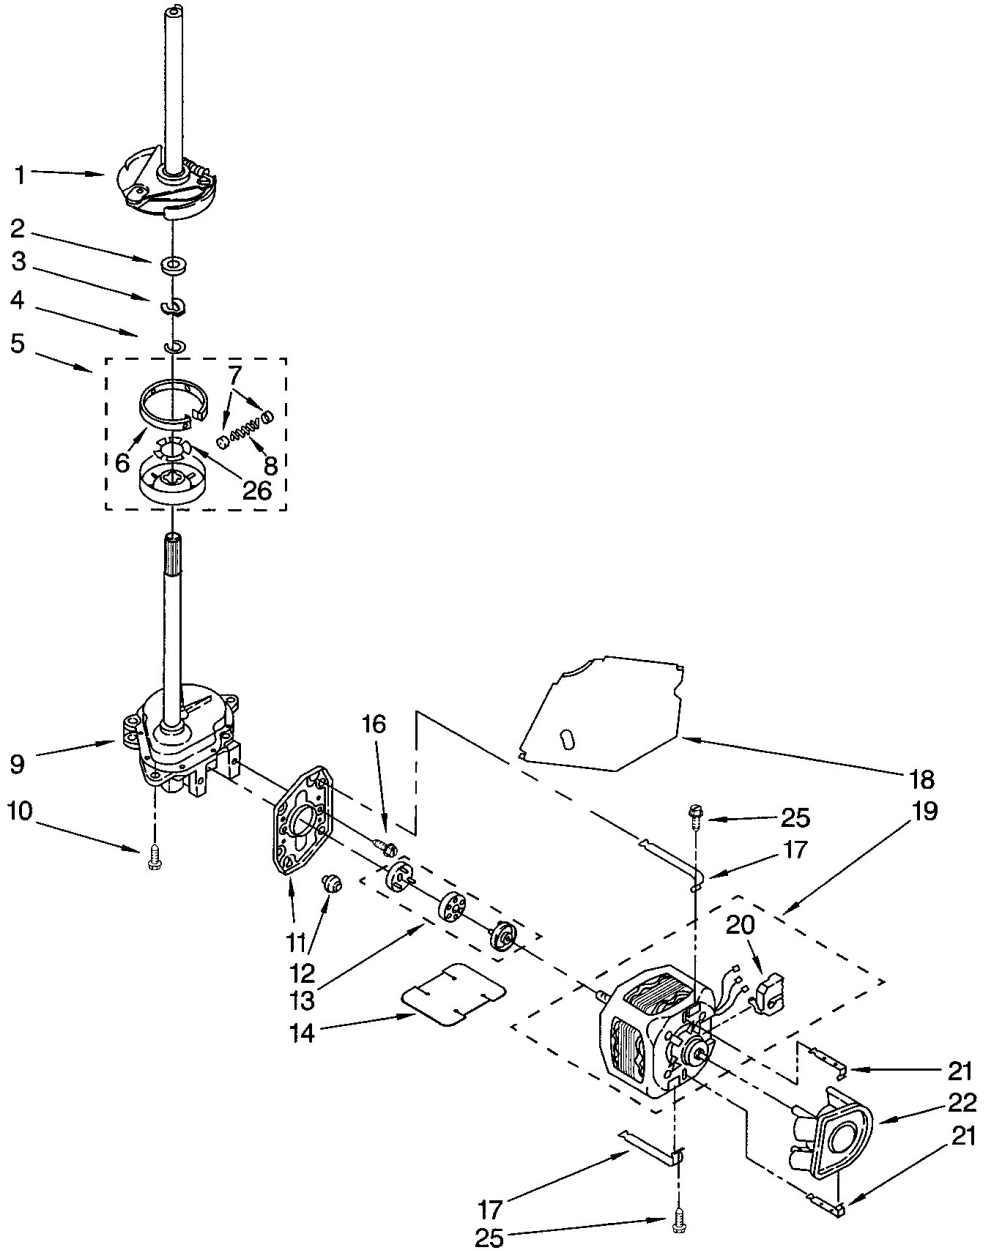

Lavadora Kenmore 110.24932200

Guía	N.P.	Descripción
26	8537233	Control panel
26A	8537234	Control panel
27	688805	Laundry appliance control knob

Lavadora Kenmore 110.24932200

Lavadora Kenmore 110.24932200

Guía	N.P.	Descripción
1	8528278	Washer fabric softener
2	358237	Washer agitator bolt
3	8537433	Washer agitator cam repair kit
4	8055141	Washer agitator cam bearing
5	3366877	Washer agitator dog set
6	3946996	Washer agitator auger
7	3947517	Washer agitator
8	8528150	Washer tub ring assembly
9	3359585	Washer tub ring seal
10	8526016	Washer spin basket
11	21366	Washer spanner
12	8519788	Washer basket balance ring
13	63849	Washer outer tub
14	8533540	Washer agitator spring retainer
15	389140	Washer drive block
16	383727	Washer tub gasket
17	3347780	Washer water-level pressure
18	8522271	Washer filter plug kit
19	3946997	Spring
23	3355921	Washing machine washer
24	3354845	Washer agitator clip
25	8538246	Washer agitator assembly
26	3949550	Washing machin

Distribuidor Autorizado

SurteRápido.com

Venta de Refacciones
Electrodomesticas

Lavadora Kenmore 110.24932200

Lavadora Kenmore 110.24932200

Guía	N.P.	Descripción
1	3400076	Washer power
2	64067	Washer suspension spring
3	63907	Washer suspension spring
4	280184	Washer spinner support
5	64065	Washer suspension spring
6	63466	Washer leveling link assembly
7	62597	Washer leveling leg spring
8	62837	Washer leveling leg pin
9	62596	Washer leveling leg
13	3347047	Washer center post bearing
14	357409	Washer agitator shaft seal
15	8318050	Washer counterweight spring
16	62568	Washer suspension plate
17	3946509	Washer suspension plate
18	3633660	Washer base pad set
19	3946512	Washer base
21	3359452	Washer leveling leg lock nut
22	389102	Leveling foot
23	356934	Washer top agitator shaft seal
24	285203	Washer bearing and seal kit
25	63134	Washer sound
26	63806	Washer suspension spring