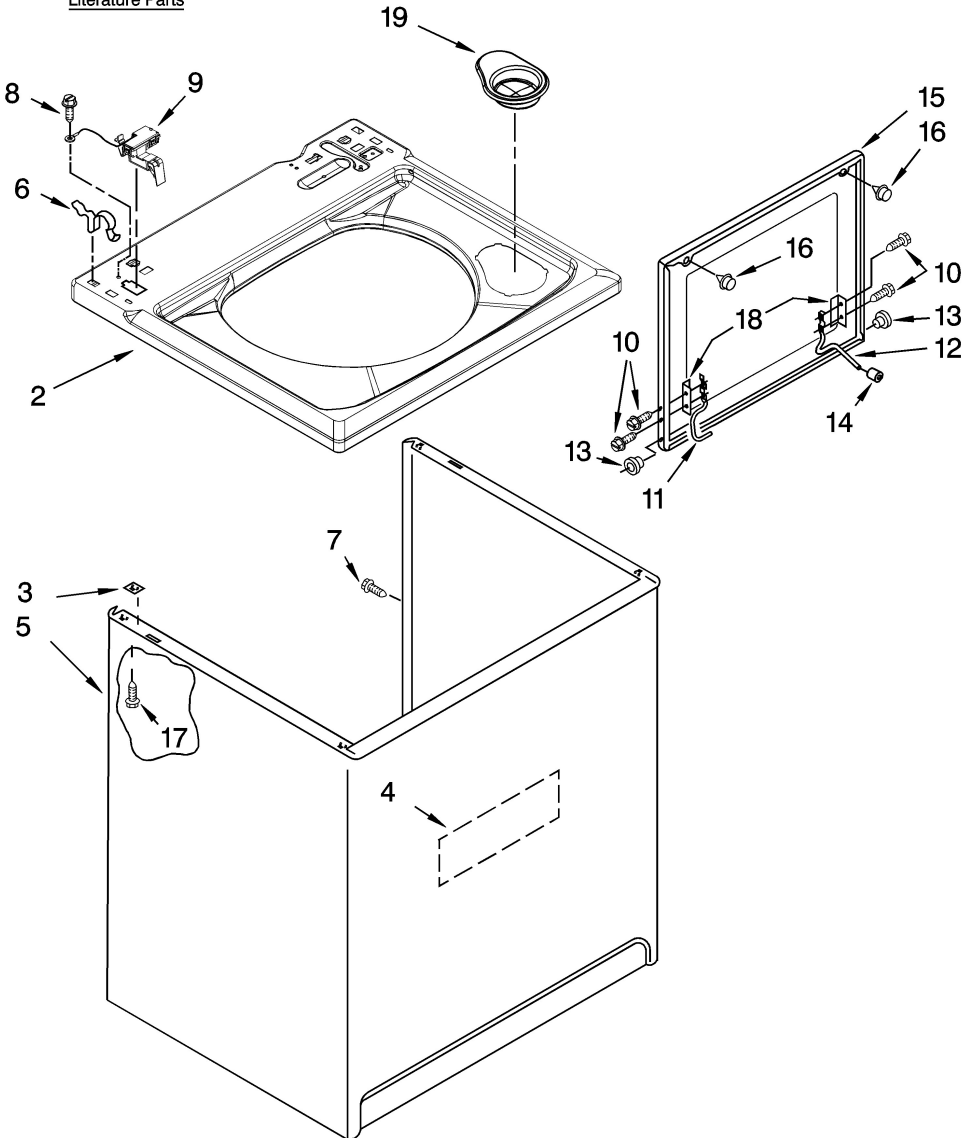

Distribuidor Autorizado

SurteRápido.com

Venta de Refacciones
Electrodomesticas

Lavadora Kenmore Elite 11026924503

Lavadora Kenmore Elite 11026924503

Guía	N.P.	Descripción
1	3400076	Washer power cord
2	64067	Washer suspension spring bracket
3	63907	Washer suspension spring
4	8575214	Washer spinner support
5	64065	Washer suspension spring bracket
6	63466	Washer leveling link assembly
7	62597	Washer leveling leg spring
8	62837	Washer leveling leg pin
9	62596	Washer leveling leg
10	8546455	Washer center pos
11	357409	Washer agitator shaft seal
12	8318050	Washer counterwe
13	62568	Washer suspension plate friction pad
14	3946509	Washer suspension plate
15	3363660	Washer base pad set
16	39946512	Washer base
17	3359452	Washer leveling leg lock nut
18	389102	Leveling foot
19	356934	Washer top agitator shaft seal
20	285203	Washer bearing and seal kit
21	63134	Washer sound dam
22	63806	Washer suspension spring retainer

Lavadora Kenmore Elite 11026924503

GC-215-C

Guía	N.P.	Descripción
1	3360629	Washer gear case
2	285202	Cover-gc
3	3349985	Washer gear case cover seal
4	285195	Appliance silicone
5	63320	Pinion
6	356427	Washer basket drive tube seal
7	389387	Washer agitator drive shaft
8	90369	Retaining ring
9	62677	Spring retainer
10	62676	Spring
11	63273	Washer agitator drive shaft
12	62619	Washer gear case flat washer
13	62580	Washer agitator dr
14	62581	Washer agitator drive shaft
15	285509	Washer agitator drive shaft
16	62618	Washer
17	285205	Washer agitator cam bearing
18	285205	Washer agitator cam bearing
19	389230	Gear case
21	285352	Washer gear case oil seal
22	3351614	Washer screw, #1
23	3362552	Retainer ring
24	285735	Washer
25	3360629	Washer gear case
26	388253	Washer neutral drain assembly
27	3349296	Rack
28	62621	Actuator
29	388815	Washer