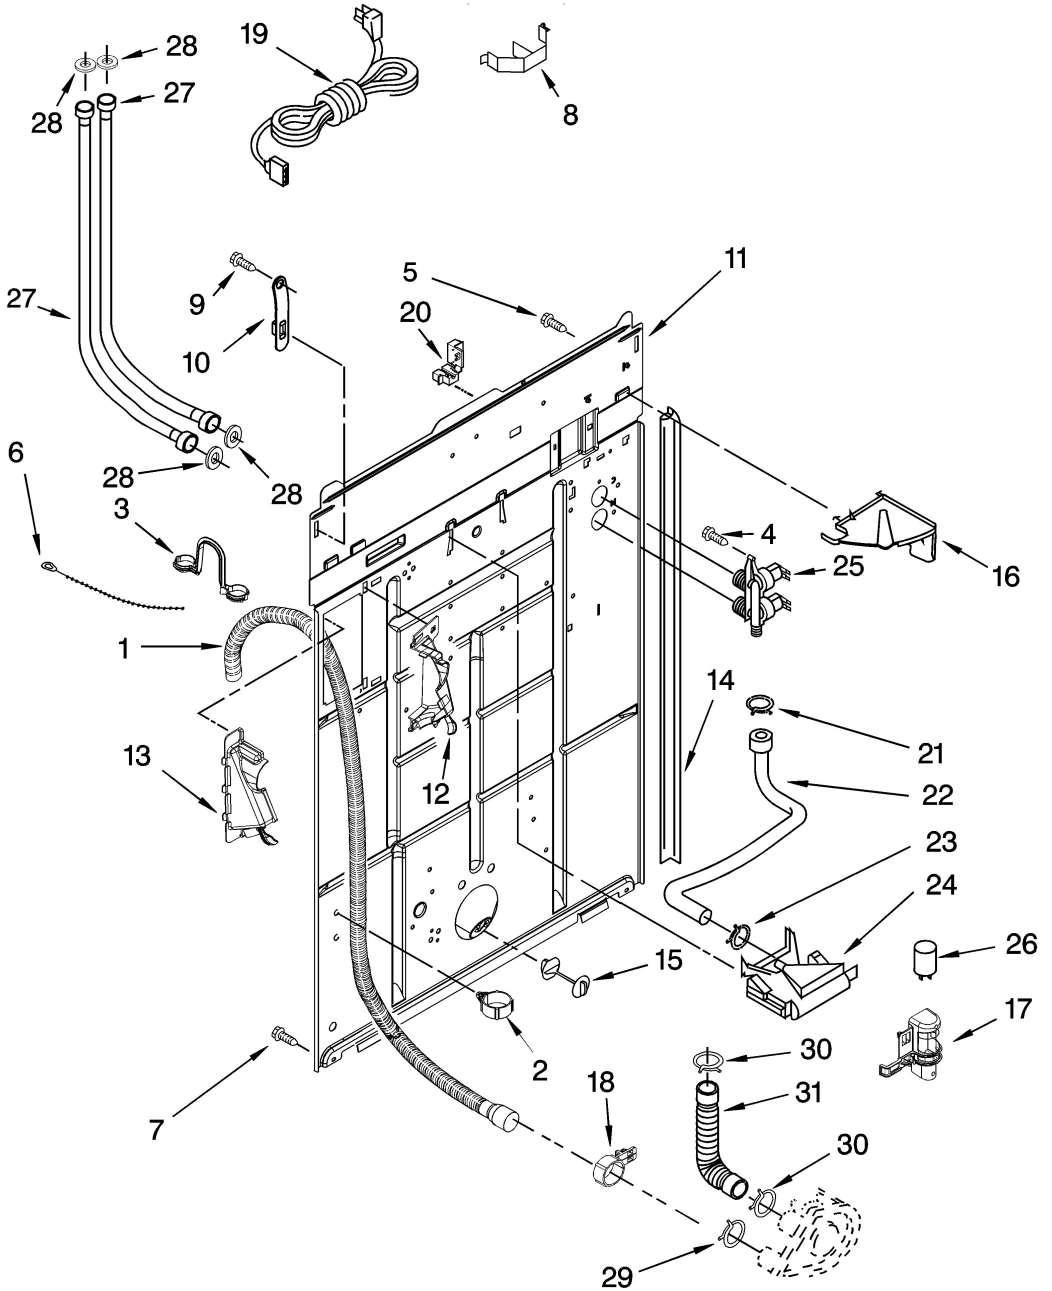

Lavadora Kenmore Elite 11026924503

Lavadora Kenmore Elite 11026924503

Guía	N.P.	Descripción
1	388952	Washer basket drive assembly
2	62658	Washer drive tube thrust ring
3	356427	Washer basket drive tube seal
4	64027	Washer basket drive tube
5	64035	Washer retainer clip
6	64232	Washer brake assembly
7	62703	Washer spin bearing
8	3353956	Washer brake spring sleeve
9	387806	Spring
10	3355360	Washer brake spring sleeve
11	661516	Cam
12	63022	Sleeve
13	64194	Washer brake cam driver
14	90368	Washer brake cam retainer clip

Distribuidor Autorizado

SurteRápido.com

Venta de Refacciones
Electrodomesticas

Lavadora Kenmore Elite 11026924503

Lavadora Kenmore Elite 11026924503

Guía	N.P.	Descripción
1	8559373	Washer drain hose
2	8541667	Washer clip
3	8577378	Washer drain hose u-bend
4	9740848	Dishwasher screw
5	3351614	Washer screw, #10-24 x 3/8-in
6	3347868	Washer cable tie
7	62863	Washer screw, #10-16 x 3/8-in
8	8055003	Retainer
9	90767	Washer screw
10	8568314	Washer control panel strap
11	8318015	Panel
12	8541669	Connector
13	8541658	Connector
14	62747	Pad panel
15	8519200	Washer rear panel support
16	8539874	Shield
17	8318046	Washer clip
18	8541668	Washer wire harness retainer
19	661661	Washer power cord
20	8559349	Washer power cord strain relief
21	301958	Appliance hose clamp
22	8317974	Washer tub fill nozzle hose
23	370450	Appliance hose clamp
24	387606	Washer tub fill nozzle
25	3979347	Washer water inlet valve
26	8572718	Washer start capacitor

Lavadora Kenmore Elite 11026924503

Guía	N.P.	Descripción
27	8571377	Washer fill hose
27A	8571378	Washer fill hose
28	3976300	Washing machine washer
29	8317496	Washer hose clamp
30	3363366	Hose clamp
31	3951449	Washer tub-to-pump hose