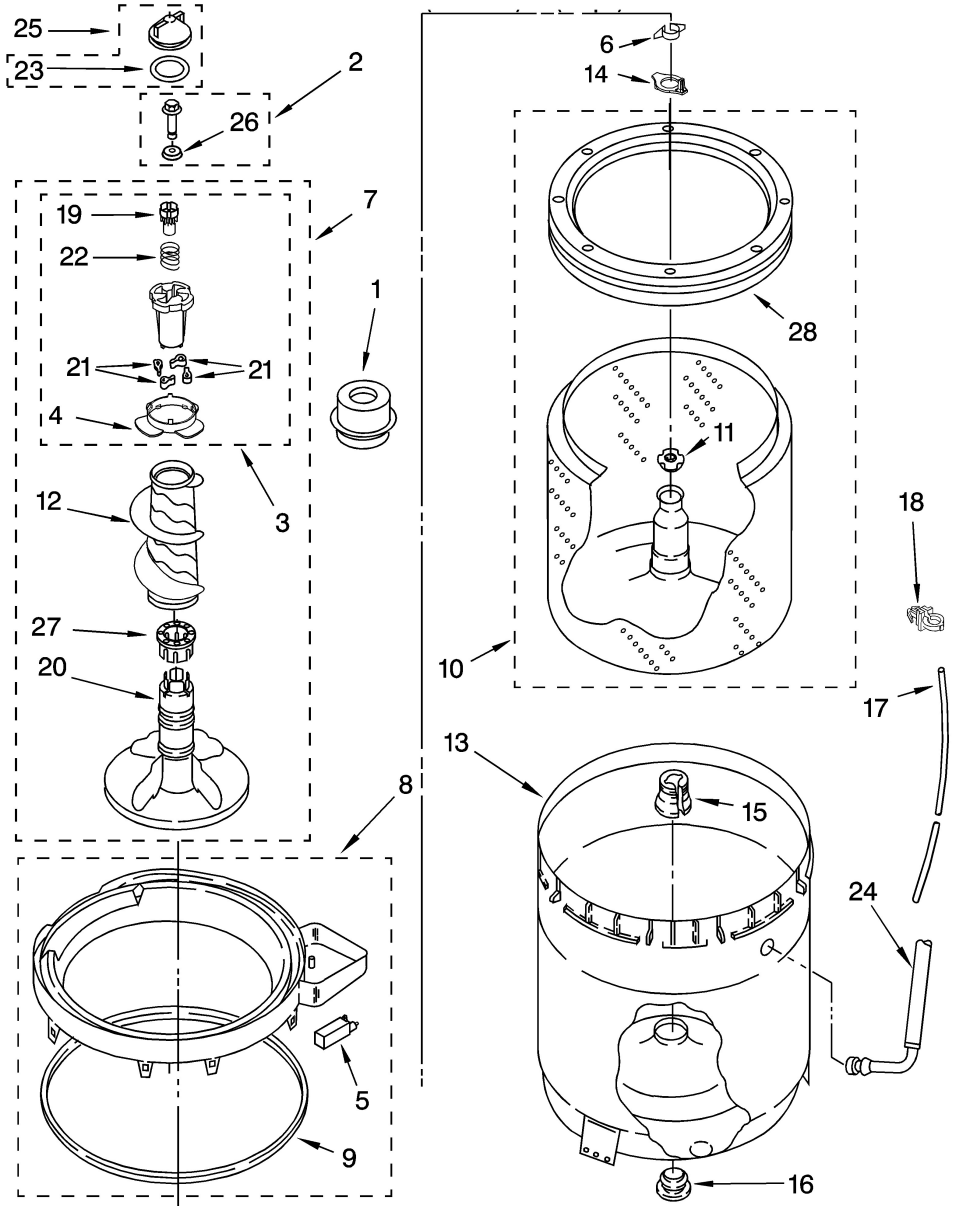

Distribuidor Autorizado

SurteRápido.com

Venta de Refacciones
Electrodomesticas

Lavadora Kenmore Elite 11026924503