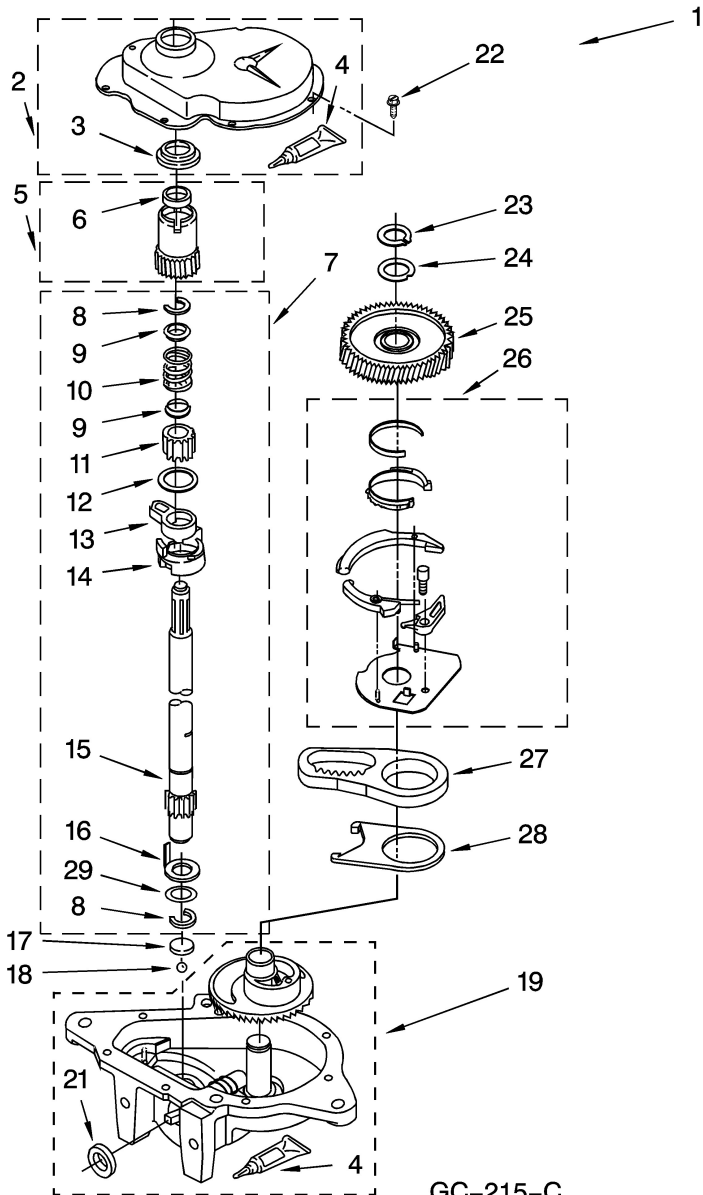

Distribuidor Autorizado

SurteRápido.com

Venta de Refacciones
Electrodomesticas

Lavadora Kenmore Elite 11026924503

Lavadora Kenmore Elite 11026924503

Guía	N.P.	Descripción
1	3400076	Washer power cord
2	64067	Washer suspension spring bracket
3	63907	Washer suspension spring
4	8575214	Washer spinner support
5	64065	Washer suspension spring bracket
6	63466	Washer leveling link assembly
7	62597	Washer leveling leg spring
8	62837	Washer leveling leg pin
9	62596	Washer leveling leg
10	8546455	Washer center pos
11	357409	Washer agitator shaft seal
12	8318050	Washer counterwe
13	62568	Washer suspension plate friction pad
14	3946509	Washer suspension plate
15	3363660	Washer base pad set
16	39946512	Washer base
17	3359452	Washer leveling leg lock nut
18	389102	Leveling foot
19	356934	Washer top agitator shaft seal
20	285203	Washer bearing and seal kit
21	63134	Washer sound dam
22	63806	Washer suspension spring retainer

Lavadora Kenmore Elite 11026924503

GC-215-C

Guía	N.P.	Descripción
1	3360629	Washer gear case
2	285202	Cover-gc
3	3349985	Washer gear case cover seal
4	285195	Appliance silicone
5	63320	Pinion
6	356427	Washer basket drive tube seal
7	389387	Washer agitator drive shaft
8	90369	Retaining ring
9	62677	Spring retainer
10	62676	Spring
11	63273	Washer agitator drive shaft
12	62619	Washer gear case flat washer
13	62580	Washer agitator dr
14	62581	Washer agitator drive shaft
15	285509	Washer agitator drive shaft
16	62618	Washer
17	285205	Washer agitator cam bearing
18	285205	Washer agitator cam bearing
19	389230	Gear case
21	285352	Washer gear case oil seal
22	3351614	Washer screw, #1
23	3362552	Retainer ring
24	285735	Washer
25	3360629	Washer gear case
26	388253	Washer neutral drain assembly
27	3349296	Rack
28	62621	Actuator
29	388815	Washer