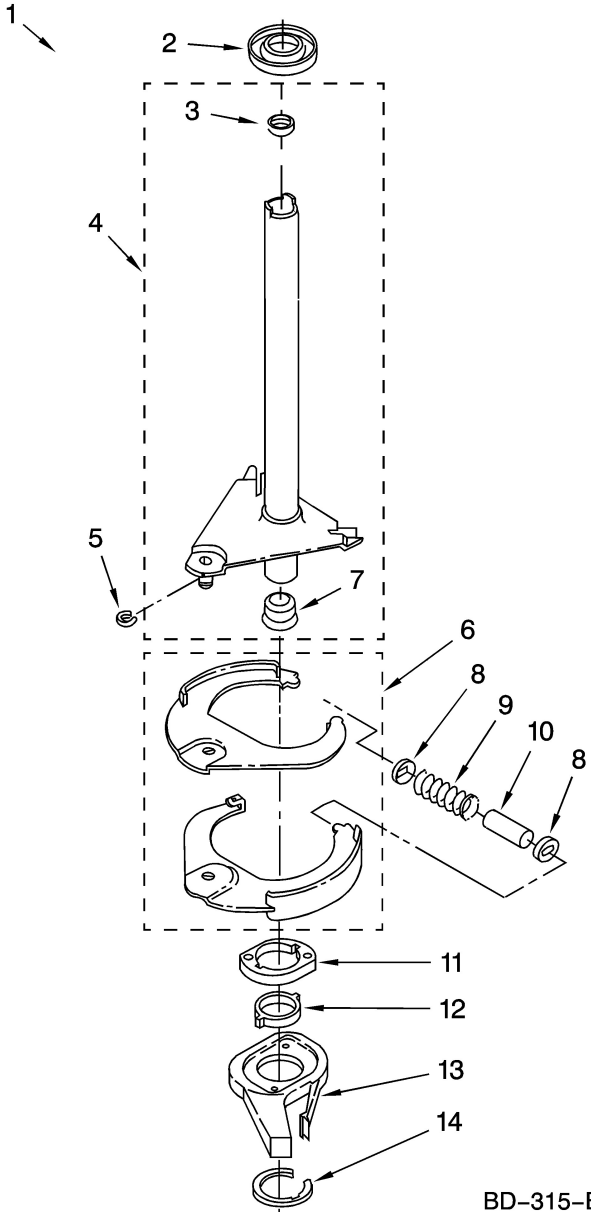

Lavadora Kenmore Elite 11026924503

Lavadora Kenmore Elite 11026924503

Guía	N.P.	Descripción
1	388952	Washer basket drive assembly
2	62658	Washer drive tube thrust ring
3	356427	Washer basket drive tube seal
4	64027	Washer basket drive tube
5	64035	Washer retainer clip
6	64232	Washer brake assembly
7	62703	Washer spin bearing
8	3353956	Washer brake spring sleeve
9	387806	Spring
10	3355360	Washer brake spring sleeve
11	661516	Cam
12	63022	Sleeve
13	64194	Washer brake cam driver
14	90368	Washer brake cam retainer clip

Distribuidor Autorizado

SurteRápido.com

Venta de Refacciones
Electrodomesticas

Lavadora Kenmore Elite 11026924503

Lavadora Kenmore Elite 11026924503

Guía	N.P.	Descripción
1	8559373	Washer drain hose
2	8541667	Washer clip
3	8577378	Washer drain hose u-bend
4	9740848	Dishwasher screw
5	3351614	Washer screw, #10-24 x 3/8-in
6	3347868	Washer cable tie
7	62863	Washer screw, #10-16 x 3/8-in
8	8055003	Retainer
9	90767	Washer screw
10	8568314	Washer control panel strap
11	8318015	Panel
12	8541669	Connector
13	8541658	Connector
14	62747	Pad panel
15	8519200	Washer rear panel support
16	8539874	Shield
17	8318046	Washer clip
18	8541668	Washer wire harness retainer
19	661661	Washer power cord
20	8559349	Washer power cord strain relief
21	301958	Appliance hose clamp
22	8317974	Washer tub fill nozzle hose
23	370450	Appliance hose clamp
24	387606	Washer tub fill nozzle
25	3979347	Washer water inlet valve
26	8572718	Washer start capacitor

Lavadora Kenmore Elite 11026924503

Guía	N.P.	Descripción
27	8571377	Washer fill hose
27A	8571378	Washer fill hose
28	3976300	Washing machine washer
29	8317496	Washer hose clamp
30	3363366	Hose clamp
31	3951449	Washer tub-to-pump hose