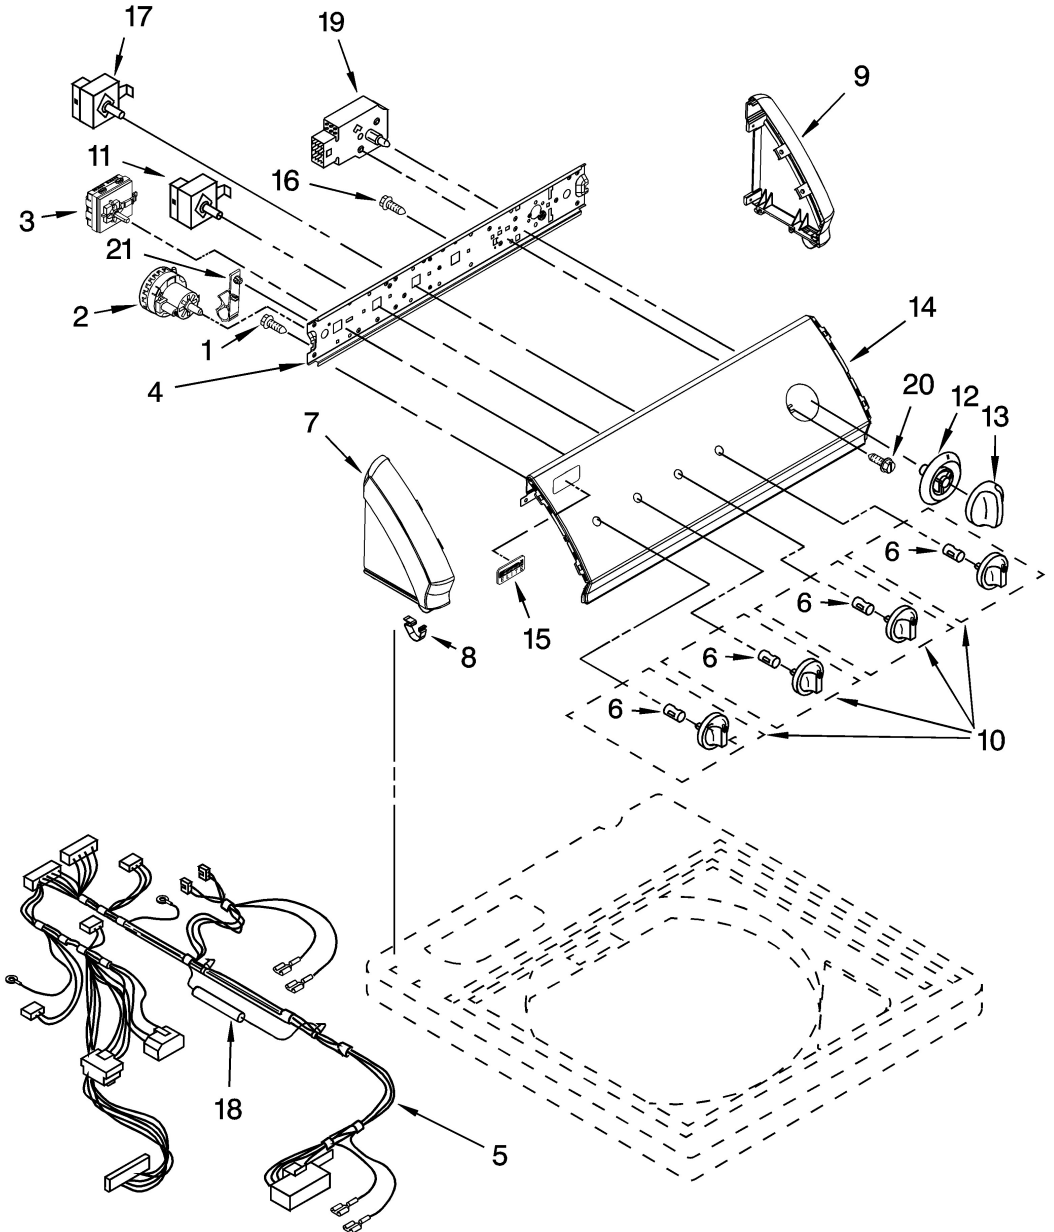

Lavadora Kenmore Elite 11026924503

Guía	N.P.	Descripción
1	W10026350	Installation instructions
1A	8566934	Washer owner's manual
1B	8566913	Laundry guide
1C	8571878	Wiring diagram
1D	8567127	Energy guide
1F	4314044	Washer owner's manual
2	8543479	Top (white)
2A	8543480	Top
3	62750	Washer cabinet spacer
4	3349654	Washer sound dampening pad
5	63424	Washer cabinet (white)
5A	3954357	Washer cabinet
6	62780	Washer cabinet clip
7	3357011	Range screw
8	3351614	Washer screw, #10-24 x 3/8-in
9	8318084	Washer lid switch assembly
10	355274	Lid hinge mounting
11	8559336	Hinge
12	54583	Washer lid hinge, rear
13	8319539	Washer lid hinge bearing
14	19119	Washer lid hinge bumper
15	8567440	Lid
15A	8567441	Bisque lid
16	9724509	Washer lid bumper
17	3390631	Washer screw, #10-16 x 3/8-in
18	21097	Washer lid hinge bracket
19	8566266	Washer dispenser as

Distribuidor Autorizado

SurteRápido.com

Venta de Refacciones
Electrodomesticas

Lavadora Kenmore Elite 11026924503

Lavadora Kenmore Elite 11026924503

Guía	N.P.	Descripción
1	90767	Washer screw
2	3366847	Washer water-level pressure switch
3	8564136	Washer water temperature switch
4	8559504	Bracket
5	3957364	Washer wire harness
6	8536939	Laundry appliance control knob clip
7	8559502	Washer control panel end cap
7A	8559516	End cap
8	8312709	Laundry appliance end cap clip
9	8559501	Washer control panel end cap, right
9A	8559514	End cap
10	8541468	Washer control knob
10A	8541469	Washer control knob (bisque)
11	3950357	Cycle switch
12	8541465	Washer timer dial
12A	8541466	Dial
13	8541457	Washer control knob
13A	8541458	Washer control knob
14	8566628	Control panel
14A	8566627	Control panel
16	3400073	Washer screw
17	3954573	Washer cycle selector switch
18	8317387	Washer tub ring
19	8541110	Washer timer
20	3400818	Washer screw
21	8317975	Washer clip