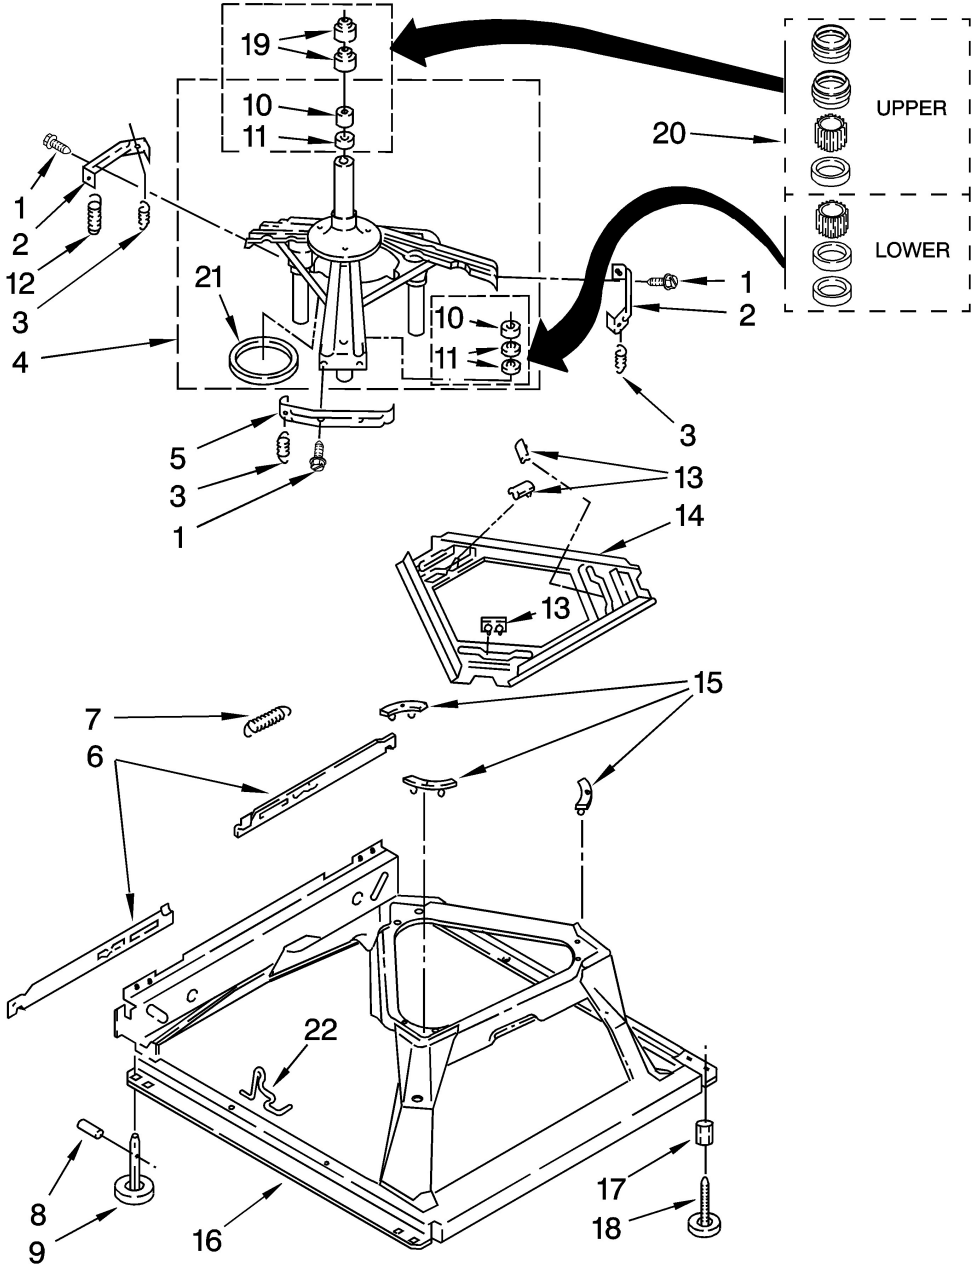

Distribuidor Autorizado

SurteRápido.com

Venta de Refacciones
Electrodomesticas

Lavadora Kenmore Elite 11026924503

Lavadora Kenmore Elite 11026924503

Guía	N.P.	Descripción
1	8543478	Washer fabric softener dispenser cup
2	358237	Washer agitator bolt
3	8537434	Washer agitator cam repair kit
4	8055141	Washer agitator cam bearing
5	8318246	Washer tub ring
6	3354845	Washer agitator clip
7	8538247	Washer agitator
8	3954507	Washer tub ring
9	3359585	Washer tub ring seal
10	8526016	Washer spin basket
11	21366	Washer spanner nut
12	8054468	Washer agitator auger
13	8283125	Washer outer tub
14	8543666	Washing machine washer
15	389140	Washer drive block
16	383727	Washer tub gasket
17	3347780	Washer water-level pressure switch
19	8533540	Washer agitator s
20	8054350	Washer agitator
21	3366877	Washer agitator dog set
22	8055140	Washer agitator spring retainer
23	3348855	Washer o-ring
24	3948705	Washer bleach dispenser hose
25	3354733	Washer agitator cap
26	3949550	Washing machine washer
27	8055228	Washing machine washer
28	8519788	Washer basket balance ring

Distribuidor Autorizado

SurteRápido.com

Venta de Refacciones
Electrodomesticas

Lavadora Kenmore Elite 11026924503

Lavadora Kenmore Elite 11026924503

Guía	N.P.	Descripción
1	3400076	Washer power cord
2	64067	Washer suspension spring bracket
3	63907	Washer suspension spring
4	8575214	Washer spinner support
5	64065	Washer suspension spring bracket
6	63466	Washer leveling link assembly
7	62597	Washer leveling leg spring
8	62837	Washer leveling leg pin
9	62596	Washer leveling leg
10	8546455	Washer center pos
11	357409	Washer agitator shaft seal
12	8318050	Washer counterwe
13	62568	Washer suspension plate friction pad
14	3946509	Washer suspension plate
15	3363660	Washer base pad set
16	39946512	Washer base
17	3359452	Washer leveling leg lock nut
18	389102	Leveling foot
19	356934	Washer top agitator shaft seal
20	285203	Washer bearing and seal kit
21	63134	Washer sound dam
22	63806	Washer suspension spring retainer