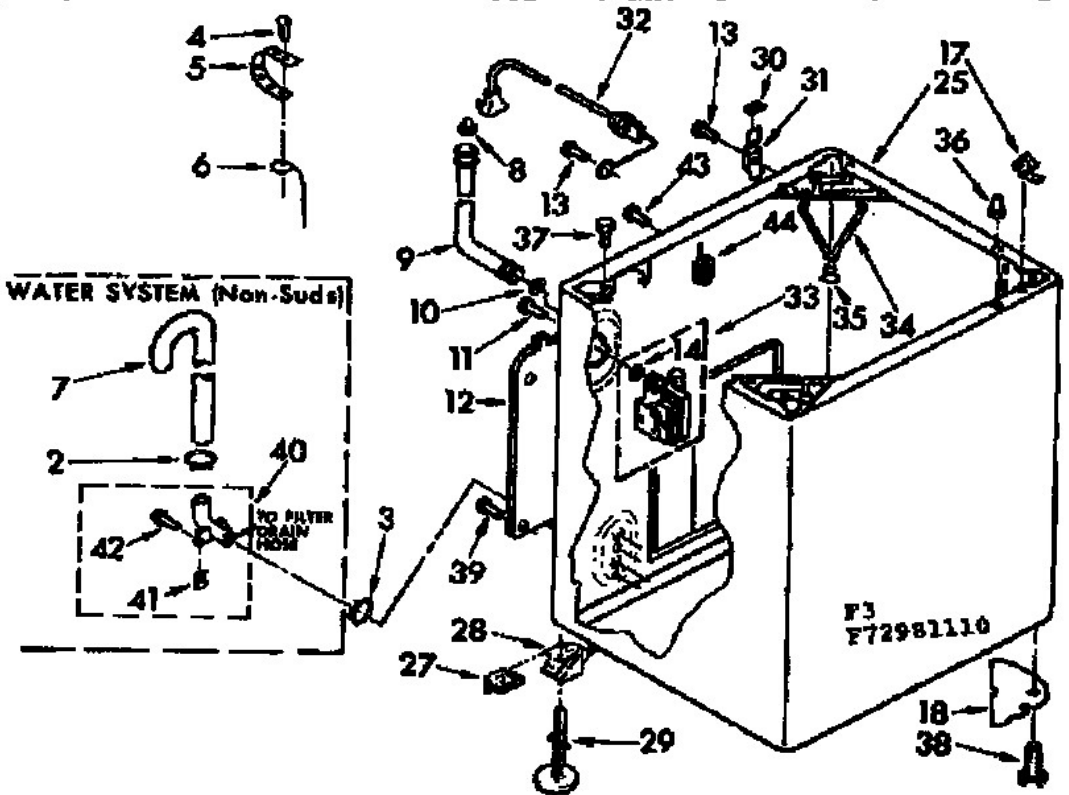

Lavadora Kenmore 11072981810

Guía	N.P.	Descripción
31	339607	Screw
32B	378327	Panel
34	279255	Washer control knob clip
35	355519	Washer timer knob
36	365559	Dial
38A	352089	Connector (black)
38B	352090	Block (white)
41	94612	Connector
42	94611	Plug
43	596797	Dryer terminal connector
44	94614	Terminal
46	90016	Washer Wire Harness Retainer
47	98997	Clip
48	689559	Washer push nut
53	358709	Harness
56	3184020	Wire
61	357213	Washer lid hinge bumper
64	357695	Ring
65	94696	Plug
66	94697	Cap
69	353244	Washer water-level pressure switch

Distribuidor Autorizado

SurteRápido.com

Venta de Refacciones
Electrodomesticas

Lavadora Kenmore 11072981810

Lavadora Kenmore 11072981810

Guía	N.P.	Descripción
2	356138	Hose clamp
3	353096	Clamp
4	132848	Screw
5	22965	Ground strap
6	364089	Ground wire
7	96743	Washer drain hose
8	285452	Washer fill hose seal and screen
9	76314	Washer fill hose
10	16123	Washing machine washer
11	3351614	Washer screw, #10-24 x 3/8-in
12B	357335	Panel
13	681414	Dishwasher screw
14	96160	Washer water inlet valve screen
17	18776	Dryer top panel clip
27	359364	Washer leveling leg clip
28	359059	Link
29	358594	Washer leveling leg
30	18849	Hinge pad
32A	357871	Washer power cord
32B	83742	Power cord
33	358277	Washer water inlet valve assembly
34	357977	Spring
35	358336	Washer snubber pad
36	98669	Dryer cabinet panel guide
37	681414	Dishwasher screw
38	367594	Washer leveling leg, front
39	WP681414	Dishwasher screw
40	358805	Connector

Lavadora Kenmore 11072981810

Guía	N.P.	Descripción
41	351395	Clip
42	90876	Thread-forming screw, 8-pack
43	98853	Screw
44	365956	Relay

PUMP PARTS

C2
F72981110

Guía	N.P.	Descripción
1	358036	Washer drain pump
2	273556	Thread-forming screw, 8-pack
3	96175	Sleeve
4	96266	Spring
2	355538	Lever
13	96264	Rod
15	96265	Wick oil