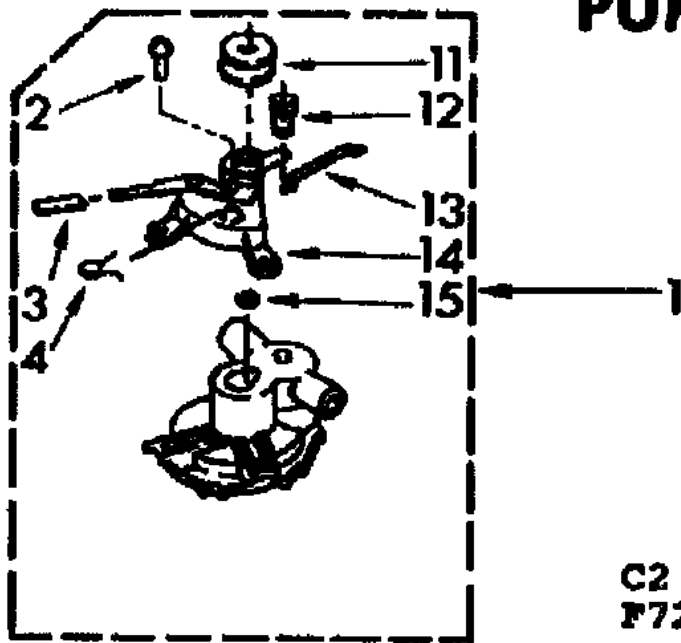

Lavadora Kenmore 11072981810

Guía	N.P.	Descripción
31	339607	Screw
32B	378327	Panel
34	279255	Washer control knob clip
35	355519	Washer timer knob
36	365559	Dial
38A	352089	Connector (black)
38B	352090	Block (white)
41	94612	Connector
42	94611	Plug
43	596797	Dryer terminal connector
44	94614	Terminal
46	90016	Washer Wire Harness Retainer
47	98997	Clip
48	689559	Washer push nut
53	358709	Harness
56	3184020	Wire
61	357213	Washer lid hinge bumper
64	357695	Ring
65	94696	Plug
66	94697	Cap
69	353244	Washer water-level pressure switch

Distribuidor Autorizado

SurteRápido.com

Venta de Refacciones
Electrodomesticas

Lavadora Kenmore 11072981810

Lavadora Kenmore 11072981810

Guía	N.P.	Descripción
2	356138	Hose clamp
3	353096	Clamp
4	132848	Screw
5	22965	Ground strap
6	364089	Ground wire
7	96743	Washer drain hose
8	285452	Washer fill hose seal and screen
9	76314	Washer fill hose
10	16123	Washing machine washer
11	3351614	Washer screw, #10-24 x 3/8-in
12B	357335	Panel
13	681414	Dishwasher screw
14	96160	Washer water inlet valve screen
17	18776	Dryer top panel clip
27	359364	Washer leveling leg clip
28	359059	Link
29	358594	Washer leveling leg
30	18849	Hinge pad
32A	357871	Washer power cord
32B	83742	Power cord
33	358277	Washer water inlet valve assembly
34	357977	Spring
35	358336	Washer snubber pad
36	98669	Dryer cabinet panel guide
37	681414	Dishwasher screw
38	367594	Washer leveling leg, front
39	WP681414	Dishwasher screw
40	358805	Connector

Lavadora Kenmore 11072981810

Guía	N.P.	Descripción
41	351395	Clip
42	90876	Thread-forming screw, 8-pack
43	98853	Screw
44	365956	Relay

PUMP PARTS

C2
F72981110

Guía	N.P.	Descripción
1	358036	Washer drain pump
2	273556	Thread-forming screw, 8-pack
3	96175	Sleeve
4	96266	Spring
2	355538	Lever
13	96264	Rod
15	96265	Wick oil