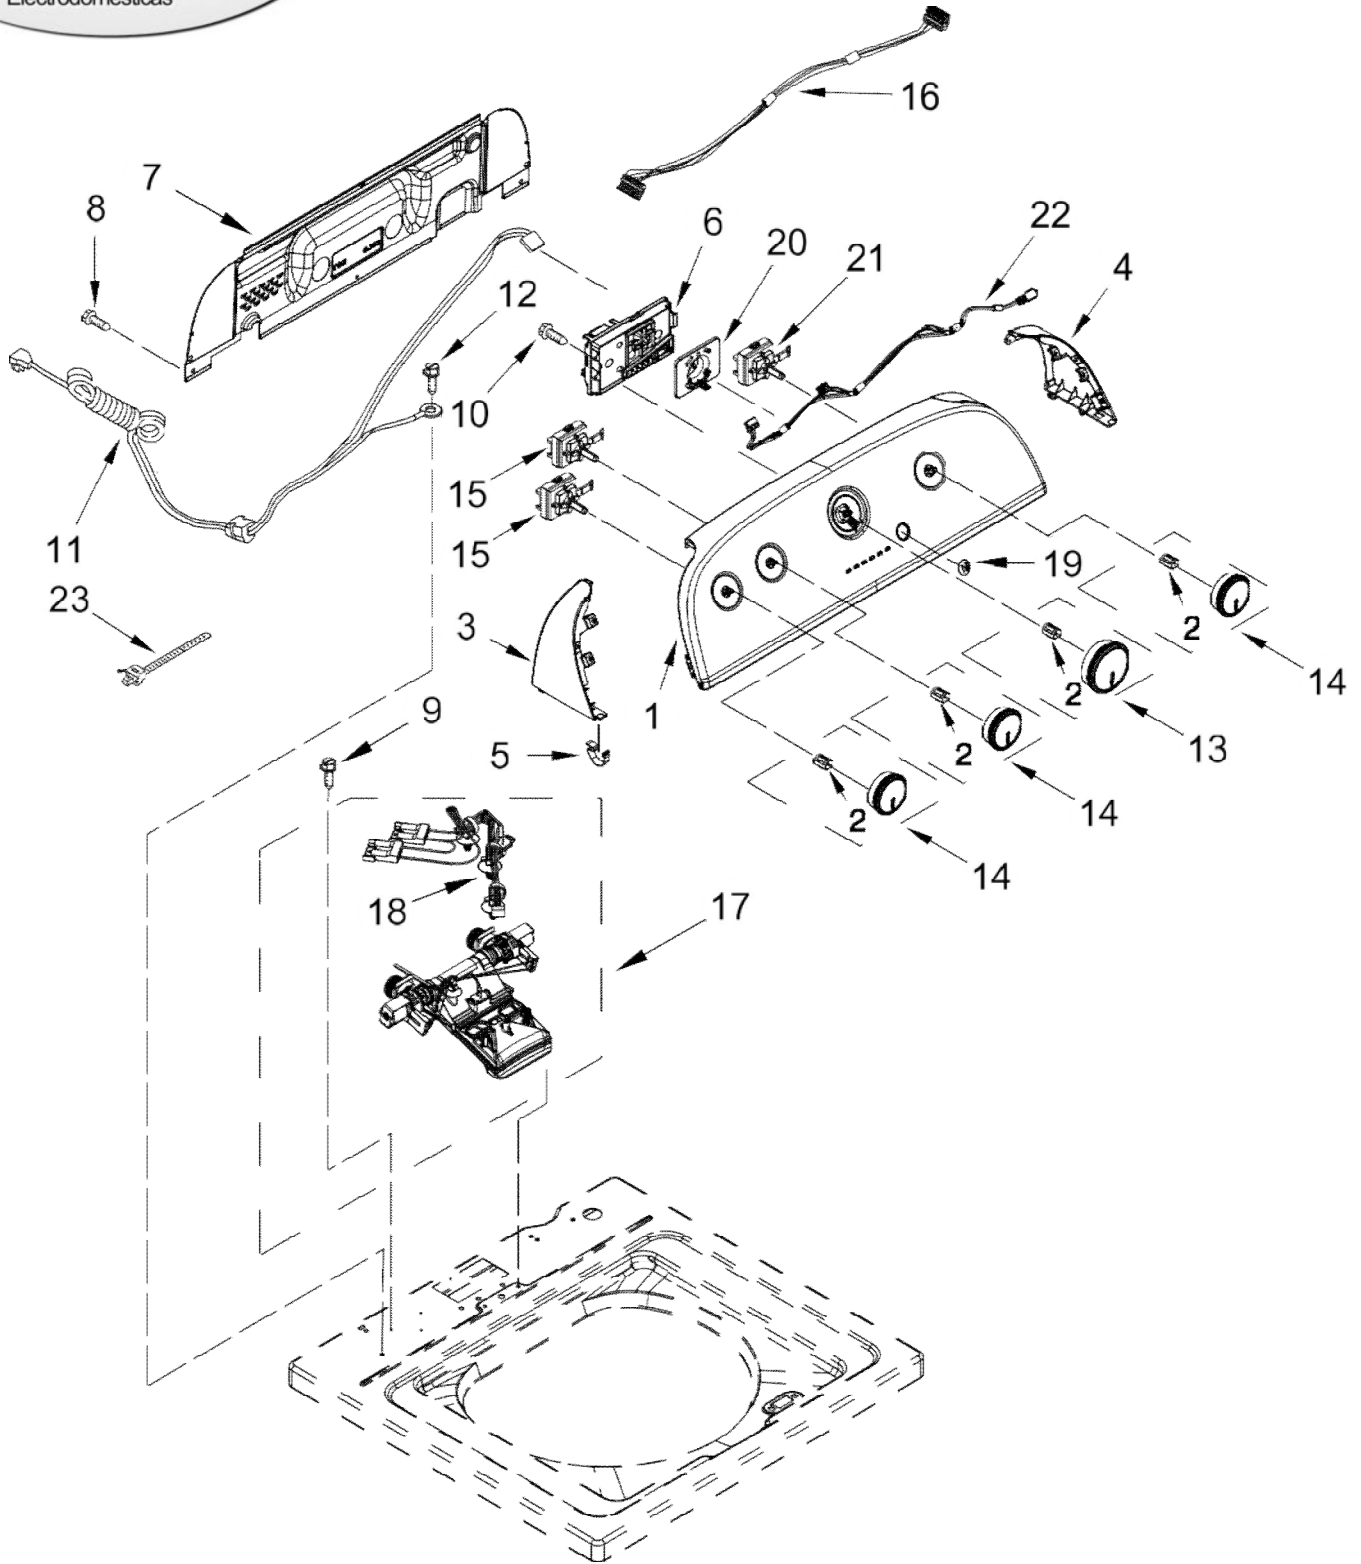

Distribuidor Autorizado

SurteRápido.com

Venta de Refacciones
Electrodomesticas

LAVADORA 1CWTW4815EW1

Distribuidor Autorizado

SurteRápido.com

Venta de Refacciones
Electrodomesticas

LAVADORA 1CWTW4815EW1

<u>Illus.</u> <u>No.</u>	<u>Part No.</u>	<u>Description</u>
1	W10774525	Panel, Console
2	8536939	Clip, Spring
3		End Cap (Left)
	W10520782	White
4		End Cap (Right)
	W10520780	White
5	8312709	Clip, Console
6	W10885801	Control Unit Assembly, Machine and Motor
7	W10552335	Panel, Console Rear Cover
8	1157158	Screw
9	W10213953	Screw

<u>Illus.</u> <u>No.</u>	<u>Part No.</u>	<u>Description</u>
10	90767	Screw
11	W10737739	Cord, Power
12	3400076	Screw
13		Knob, Timer
	W10576634	White/Metallic
14		Assembly, Control Knob
	W10576636	White/Metallic
15	W10285512	Switch, Rotary Encoder (4 Position)
16	W10694682	Harness, Upper
17	W10789992	Inlet Assembly, Water
18	W10678671	Harness, Valve

<u>Illus.</u> <u>No.</u>	<u>Part No.</u>	<u>Description</u>
19	W10598040	Grommet, Push to Start
20	W10596298	Button, Push to Start
21	W10285511	Switch, Rotary Encoder (2 Position)
22	W10786100	Harness, Jumper
23	W10339680	Cable Tie