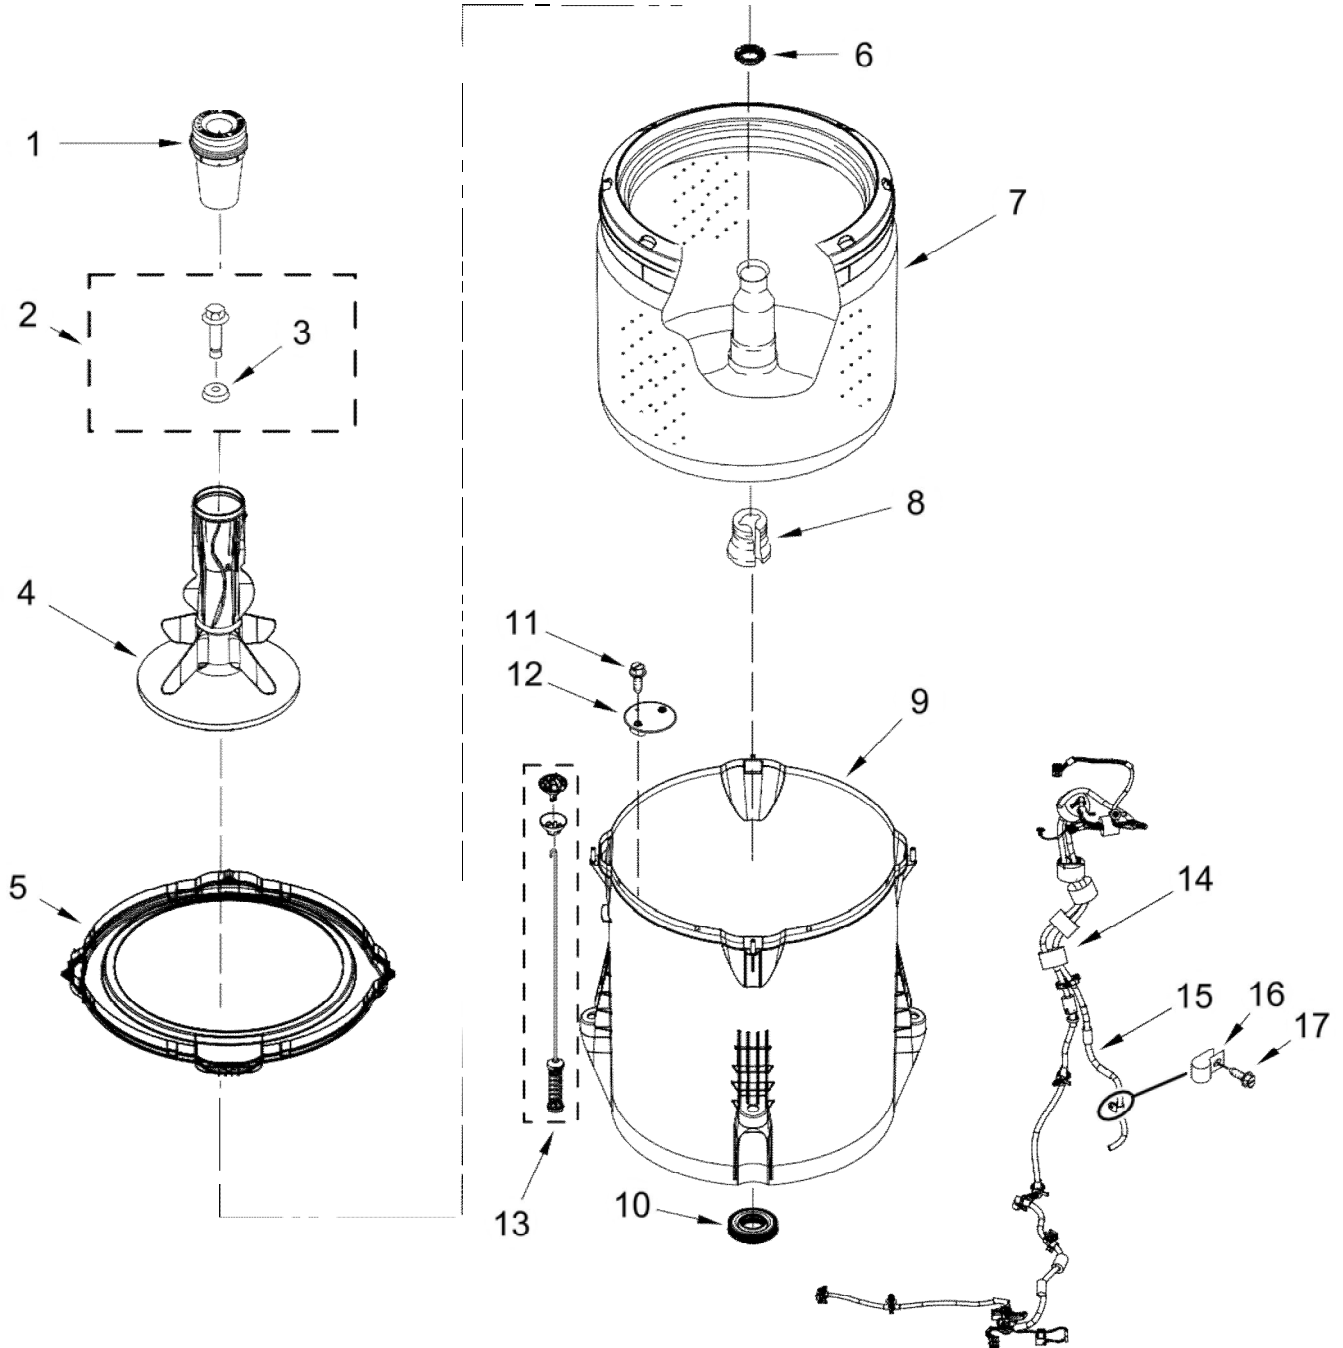

Distribuidor Autorizado

SurteRápido.com

Venta de Refacciones
Electrodomesticas

LAVADORA 1CWTW4815EW1

Distribuidor Autorizado

SurteRápido.com

Venta de Refacciones
Electrodomesticas

LAVADORA 1CWTW4815EW1

<u>Illus.</u> <u>No.</u>	<u>Part No.</u>	<u>Description</u>
1	W10795104	Dispenser Assembly, Fabric Softner
2	W10003790	Screw and Washer
3	3949550	Washer
4	63235	Agitator Assembly
5	W10531289	Ring, Tub
6	21366	Nut, Spanner
7	W10554251	Basket Assembly
8	389140	Block, Basket Drive

<u>Illus.</u> <u>No.</u>	<u>Part No.</u>	<u>Description</u>
9	W10238320	Tub (Includes Tub Seal)
10	W10006371	Seal, Tub
11	8533928	Screw
12	W10215093	Filter, Drain Pump
13	W10821956	Damper Assembly, Tub Suspension (Set Of 4-Includes Suspension Bushings and Suspension Balls)

<u>Illus.</u> <u>No.</u>	<u>Part No.</u>	<u>Description</u>
14	W10678684	Harness, Lower (includes pressure hose)
15	8572540	Hose Pressure Switch
16	W10005430	Clamp, Cable
17	8533943	Screw