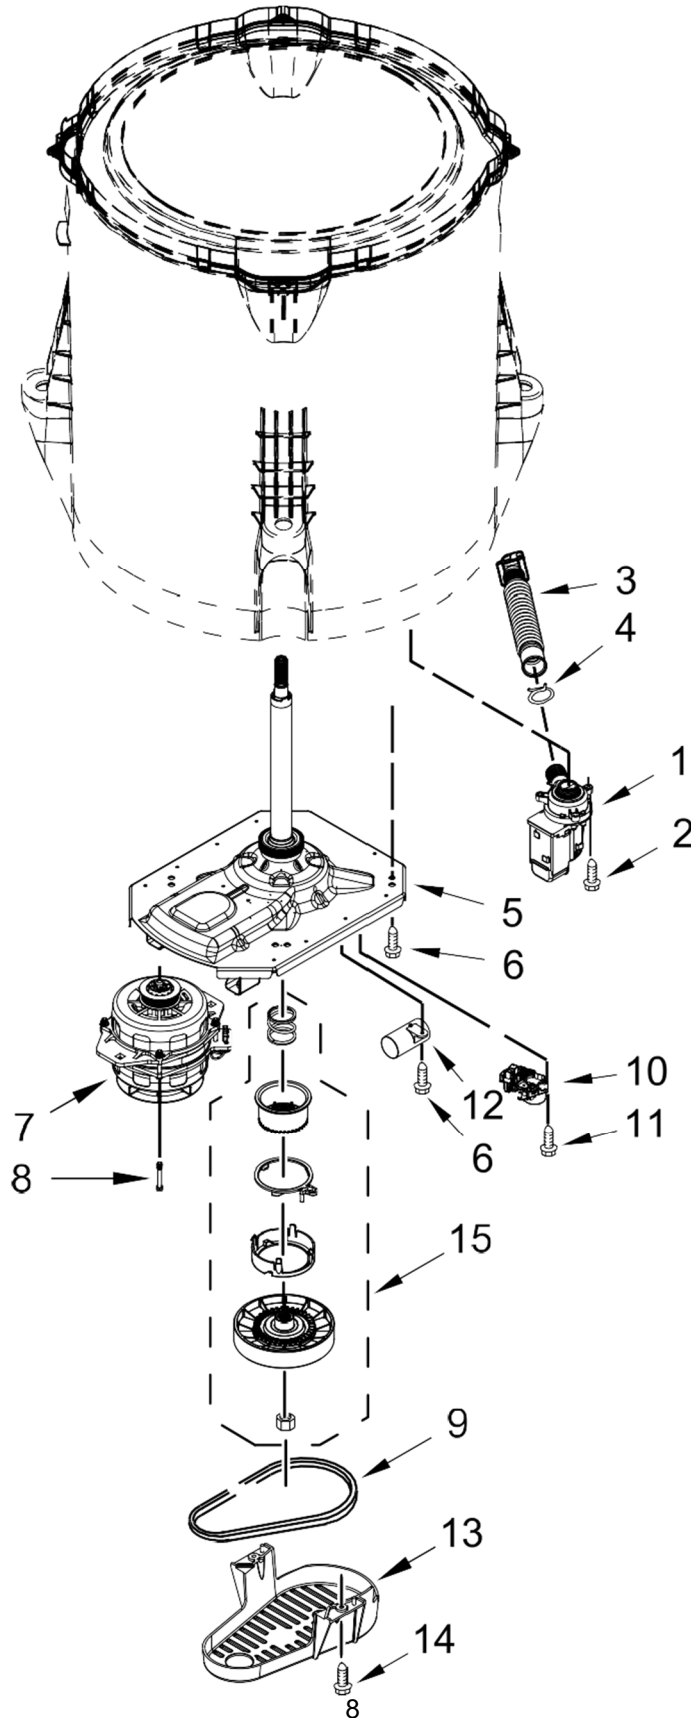

<u>Illus.</u> <u>No.</u>	<u>Part No.</u>	<u>Description</u>
10	90767	Screw
11	W10737739	Cord, Power
12	3400076	Screw
13		Knob, Timer
	W10576634	White/Metallic
14		Assembly, Control Knob
	W10576636	White/Metallic
15	W10285512	Switch, Rotary Encoder (4 Position)
16	W10694682	Harness, Upper
17	W10789992	Inlet Assembly, Water
18	W10678671	Harness, Valve

<u>Illus.</u> <u>No.</u>	<u>Part No.</u>	<u>Description</u>
9	W10238320	Tub (Includes Tub Seal)
10	W10006371	Seal, Tub
11	8533928	Screw
12	W10215093	Filter, Drain Pump
13	W10821956	Damper Assembly, Tub Suspension (Set Of 4-Includes Suspension Bushings and Suspension Balls)

<u>Illus.</u> <u>No.</u>	<u>Part No.</u>	<u>Description</u>
14	W10678684	Harness, Lower (includes pressure hose)
15	8572540	Hose Pressure Switch
16	W10005430	Clamp, Cable
17	8533943	Screw

Distribuidor Autorizado

SurteRápido.com

Venta de Refacciones
Electrodomesticas

LAVADORA 1CWTW4815EW1

LAVADORA 1CWTW4815EW1

<u>Illus. No.</u>	<u>Part No.</u>	<u>Description</u>
1	W10465543	Pump Assembly, Drain
2	W10004910	Screw
3	W10763078	Hose, Inner Drain Assembly
4	8317496	Clamp, Hose
5	W10473144	Gearcase Assembly