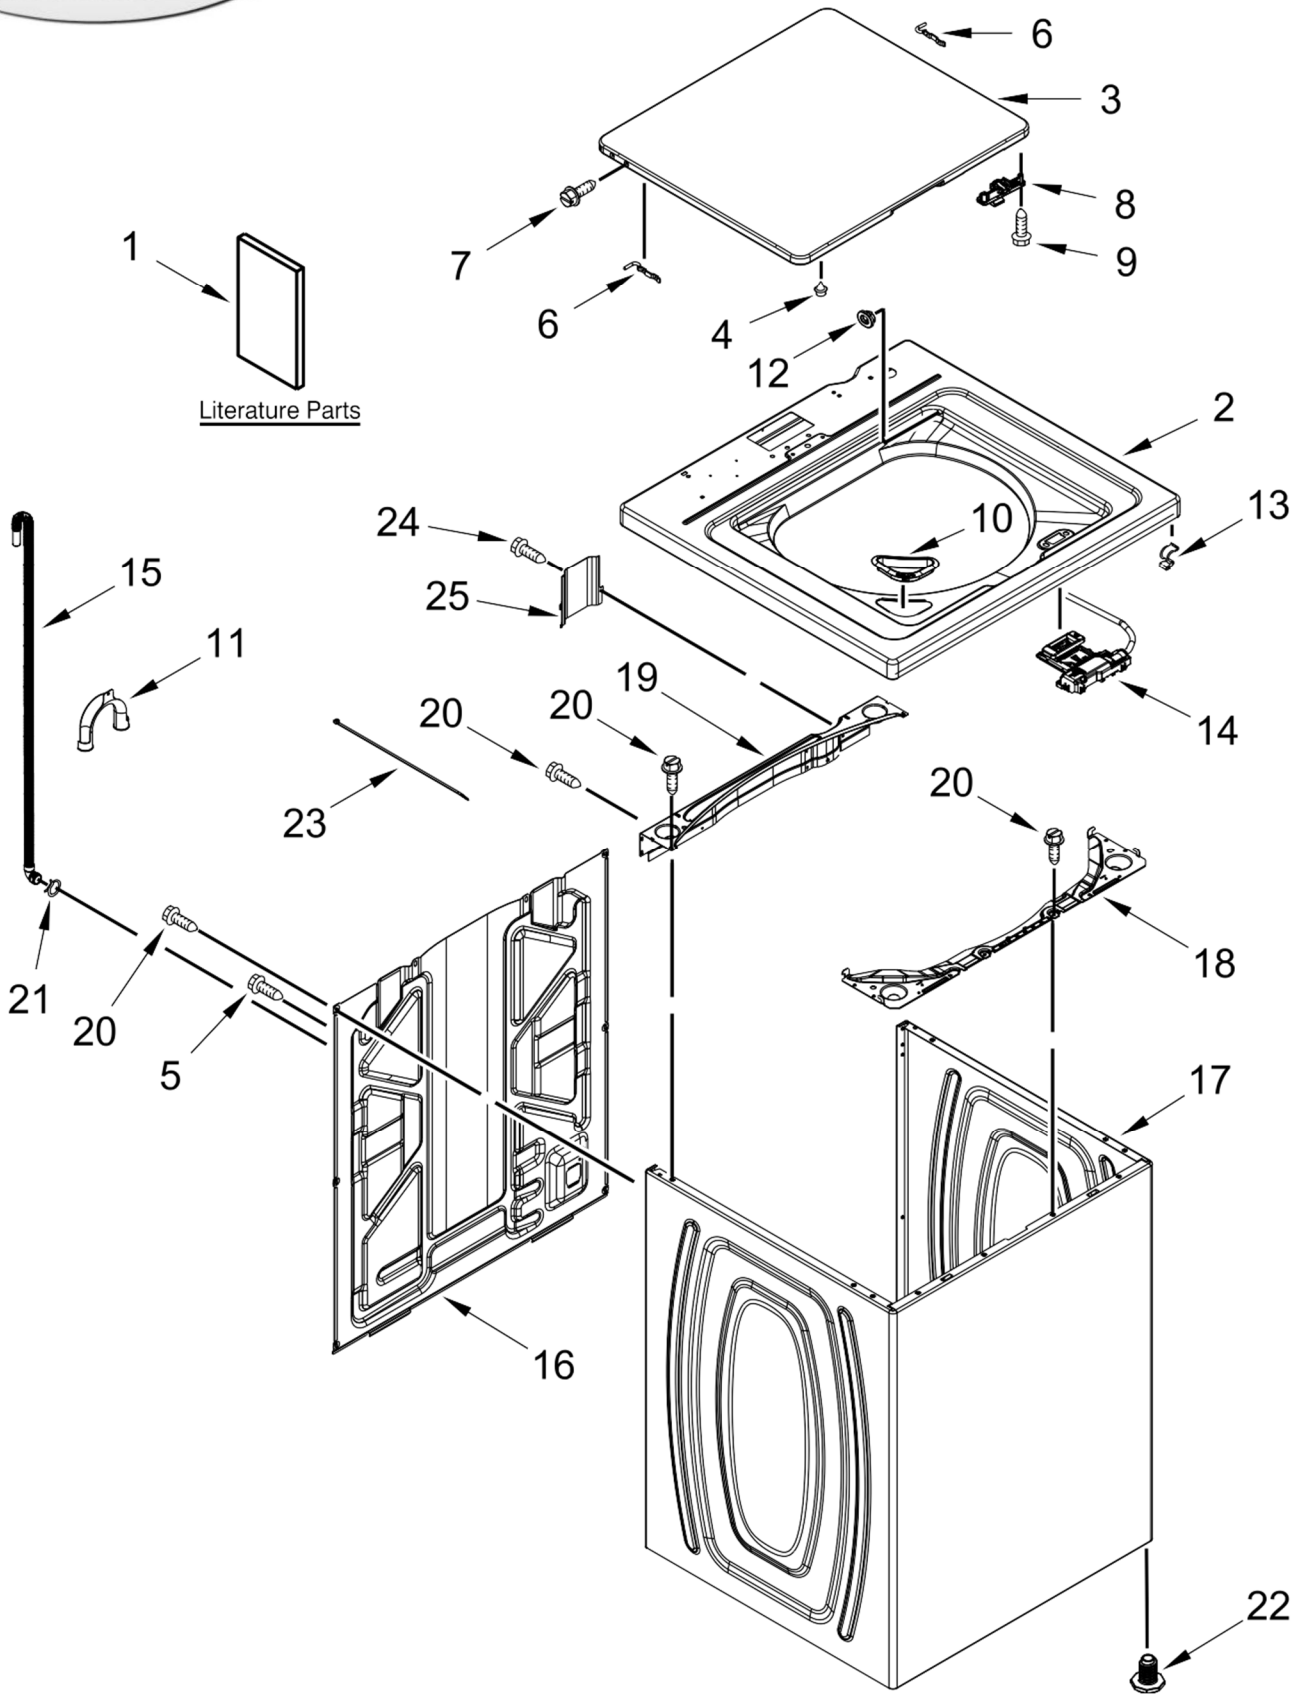

Distribuidor Autorizado

SurteRápido.com

Venta de Refacciones
Electrodomesticas

LAVADORA 1CWTW4845EW0

LAVADORA 1CWTW4845EW0

<u>Illus. No.</u>	<u>Part No.</u>	<u>Description</u>
1		Literature Parts
	W10807862	Installation Instructions
	W10807906	Use and Care Guide
	W10786922	Quick Start Guide
	W10740624	Tech Sheet
2		Top
	W10686446	White
3		Assembly, Lid and Bumper
	W10027624	White
4	9724509	Bumper
5	9740848	Screw

<u>Illus. No.</u>	<u>Part No.</u>	<u>Description</u>
6	91770	Hinge, Lid (Left Hand)
	54583	Hinge, Lid (Right Hand)
7	W10119872	Screw
8		Strike, Lid Lock
	W10714899	White
9	W10273971	Screw
10	W10192089	Dispenser, Bleach
11	W10280024	U-Bend, Drain Hose
12	21258	Bearing, Lid Hinge
13	90016	Clip, Harness
14	W11253733	Latch, Lid Lock Assembly
15	W11203364	Hose, Outer Drain Assembly

<u>Illus. No.</u>	<u>Part No.</u>	<u>Description</u>
16	W10250884	Panel, Rear
17		Cabinet
	W10478060	White
18	W10215098	Brace, Cabinet Top - Front
19	W10512626	Brace, Cabinet Top - Rear
20	W10660565	Screw
21	356138	Clamp, Hose
22	W10397994	Foot, Leveling
23	W10339879	Tie, Cable
24	3400076	Screw
25	W10676061	Cover, Harness

Distribuidor Autorizado

SurteRápido.com

Venta de Refacciones
Electrodomesticas

LAVADORA 1CWTW4845EW0

LAVADORA 1CWTW4845EW0

Illus.
No. **Part No.** **Description**

- 1 W10774523 Panel, Console
- 2 688805 Clip, Spring
- 3 End Cap (Left)
W10520782 White
- 4 End Cap (Right)
W10520780 White
- 5 8312709 Clip, Console
- 6 W10885802 Control Unit Assembly,
Machine and Motor
- 7 W10552335 Panel, Console Rear
Cover