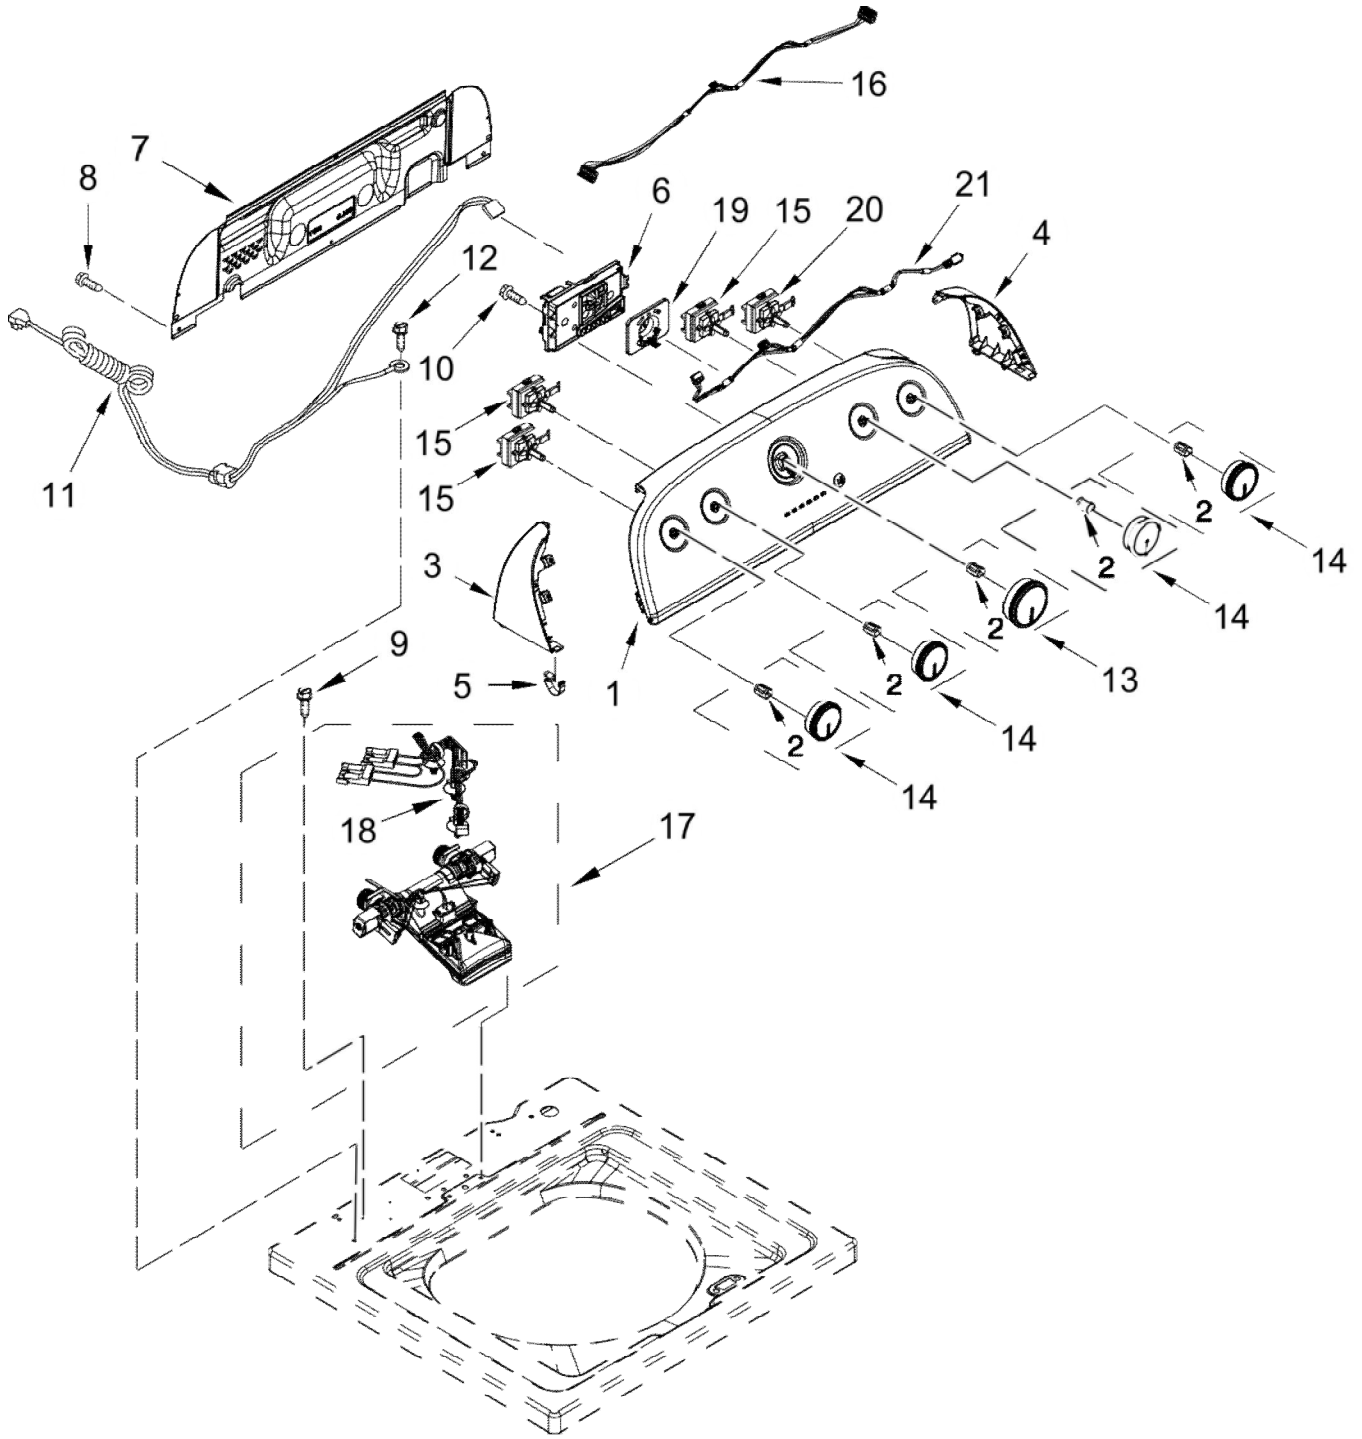

Distribuidor Autorizado

SurteRápido.com

Venta de Refacciones
Electrodomesticas

LAVADORA 1CWTW4845EW0

LAVADORA 1CWTW4845EW0

<u>Illus. No.</u>	<u>Part No.</u>	<u>Description</u>
1		Literature Parts
	W10807862	Installation Instructions
	W10807906	Use and Care Guide
	W10786922	Quick Start Guide
	W10740624	Tech Sheet
2		Top
	W10686446	White
3		Assembly, Lid and Bumper
	W10027624	White
4	9724509	Bumper
5	9740848	Screw

<u>Illus. No.</u>	<u>Part No.</u>	<u>Description</u>
6	91770	Hinge, Lid (Left Hand)
	54583	Hinge, Lid (Right Hand)
7	W10119872	Screw
8		Strike, Lid Lock
	W10714899	White
9	W10273971	Screw
10	W10192089	Dispenser, Bleach
11	W10280024	U-Bend, Drain Hose
12	21258	Bearing, Lid Hinge
13	90016	Clip, Harness
14	W11253733	Latch, Lid Lock Assembly
15	W11203364	Hose, Outer Drain Assembly

Distribuidor Autorizado

SurteRápido.com

Venta de Refacciones
Electrodomesticas

LAVADORA 1CWTW4845EW0

LAVADORA 1CWTW4845EW0

Illus.
No. **Part No.** **Description**

- 1 W10774523 Panel, Console
- 2 688805 Clip, Spring
- 3 End Cap (Left)
W10520782 White
- 4 End Cap (Right)
W10520780 White
- 5 8312709 Clip, Console
- 6 W10885802 Control Unit Assembly,
Machine and Motor
- 7 W10552335 Panel, Console Rear
Cover

Illus.
No. **Part No.** **Description**

- 8 W10660565 Screw
- 9 W10213953 Screw
- 10 90767 Screw
- 11 W10737739 Cord, Power
- 12 3400076 Screw
- 13 Knob, Timer
W10576634 White/Metallic
- 14 Assembly, Control
Knob
W10576636 White/Metallic