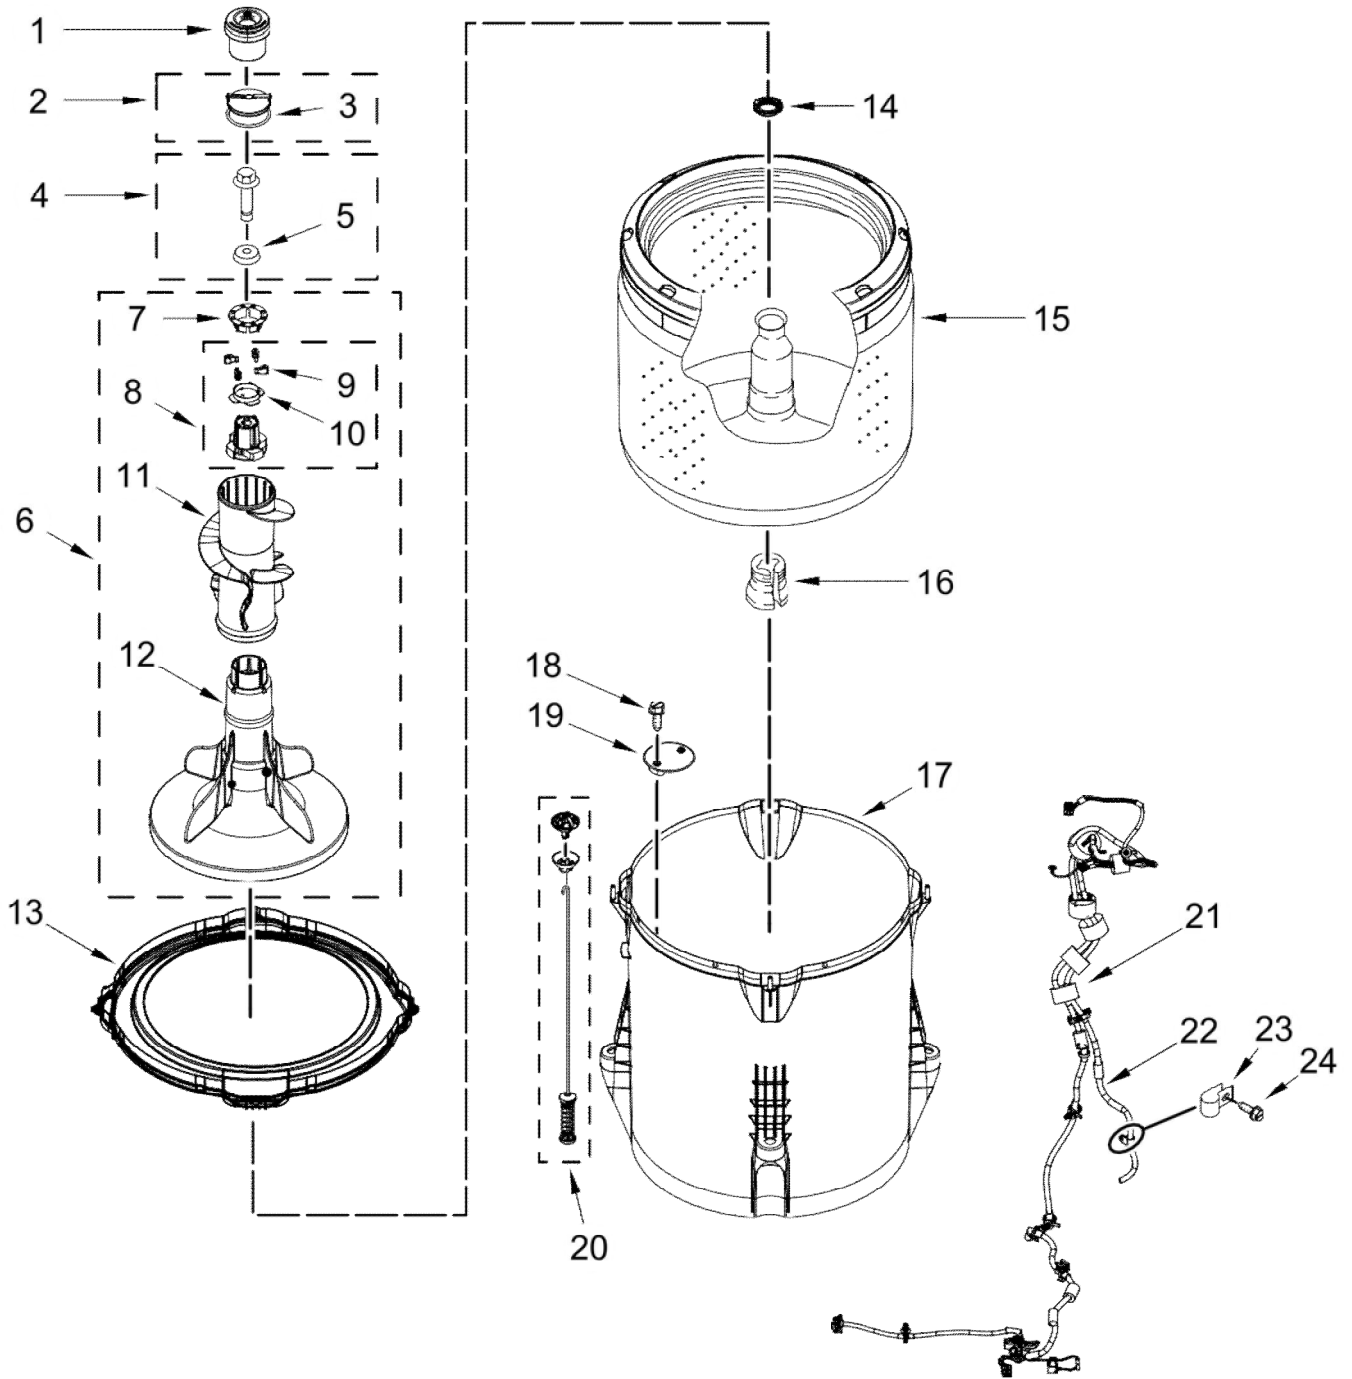

LAVADORA 1CWTW4845EW0