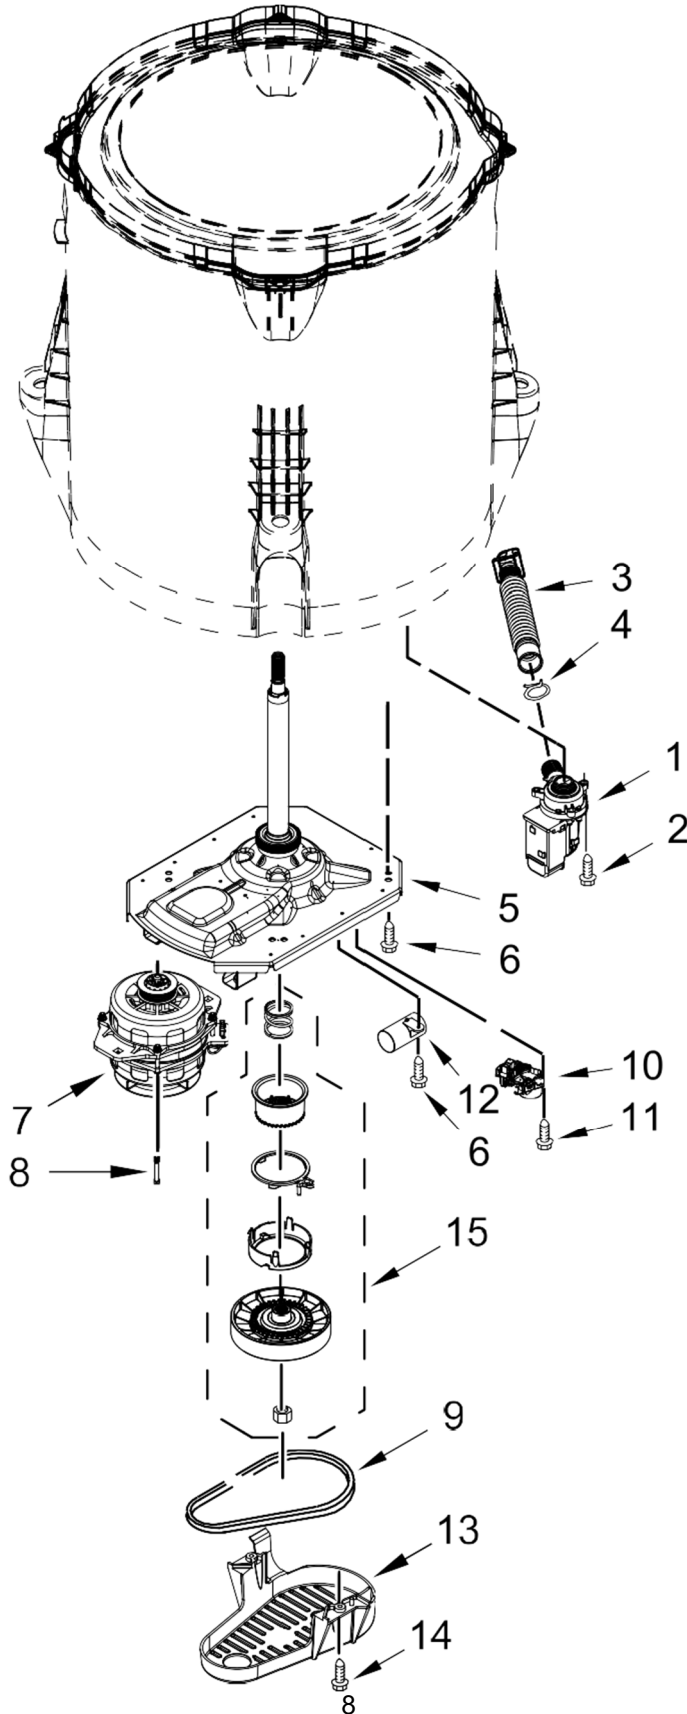

Illus.
No. **Part No.** **Description**

- 8 W10660565 Screw
- 9 W10213953 Screw
- 10 90767 Screw
- 11 W10737739 Cord, Power
- 12 3400076 Screw
- 13 Knob, Timer
W10576634 White/Metallic
- 14 Assembly, Control
Knob
W10576636 White/Metallic

<u>Illus. No.</u>	<u>Part No.</u>	<u>Description</u>
10	3363661	Bearing, Cam
11	3348752	Mover, Clothes
12	3347288	Agitator
13	W10531289	Ring, Tub
14	21366	Nut, Spanner
15	W10554251	Basket Assembly
16	389140	Block, Basket Drive
17	W10238320	Tub
18	8533928	Screw
19	W10215093	Filter, Drain Pump

<u>Illus. No.</u>	<u>Part No.</u>	<u>Description</u>
20	W10821951	Damper Assembly, Tub Suspension (Set Of 4-Includes Suspension Bushings and Suspension Balls)
21	W10678684	Harness, Lower (includes pressure hose)
22	8572540	Hose Pressure Switch
23	W10005430	Clamp, Cable
24	8533943	Screw

Distribuidor Autorizado

SurteRápido.com

Venta de Refacciones
Electrodomesticas

LAVADORA 1CWTW4845EW0

LAVADORA 1CWTW4845EW0

<u>Illus. No.</u>	<u>Part No.</u>	<u>Description</u>
1	W10465543	Pump Assembly, Drain
2	W10004910	Screw
3	W10763078	Hose, Inner Drain Assembly
4	8317496	Clamp, Hose
5	W10870910	Gearcase Assembly