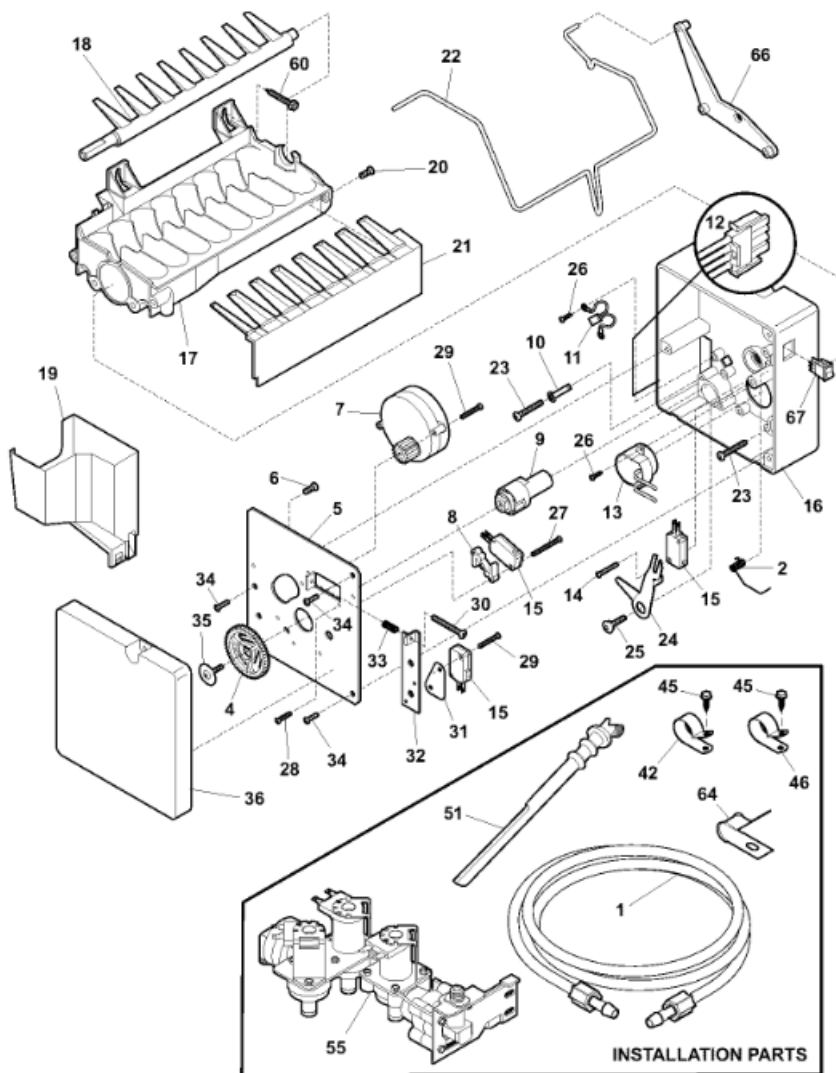

47	5304404342	SPRING CONTROL
48	5304404340	CONTROL ROD
49	241561502	MOUNTING PLATE
50	5304404334	SOLENOID GUIDE
51	5304404336	ROTATION STOP
52	5304404354	FIXED BLADES
53	5304404355	SPIRAL PIN
54	5304404357	NUT AUGER
55	5304404360	WASHER
56	5304404361	E-RING
58	5304404331	SOLENOID SCREW
70	241504601	MOUNTING PLATE
	241561601	ICE CONTAINER
	240352601	WIRING HARNESS
	5304404364	SCREW BRACKET

Distribuidor Autorizado

SurteRápido.com

Venta de Refacciones
Electrodomesticas

253.55693400 ICE MAKER