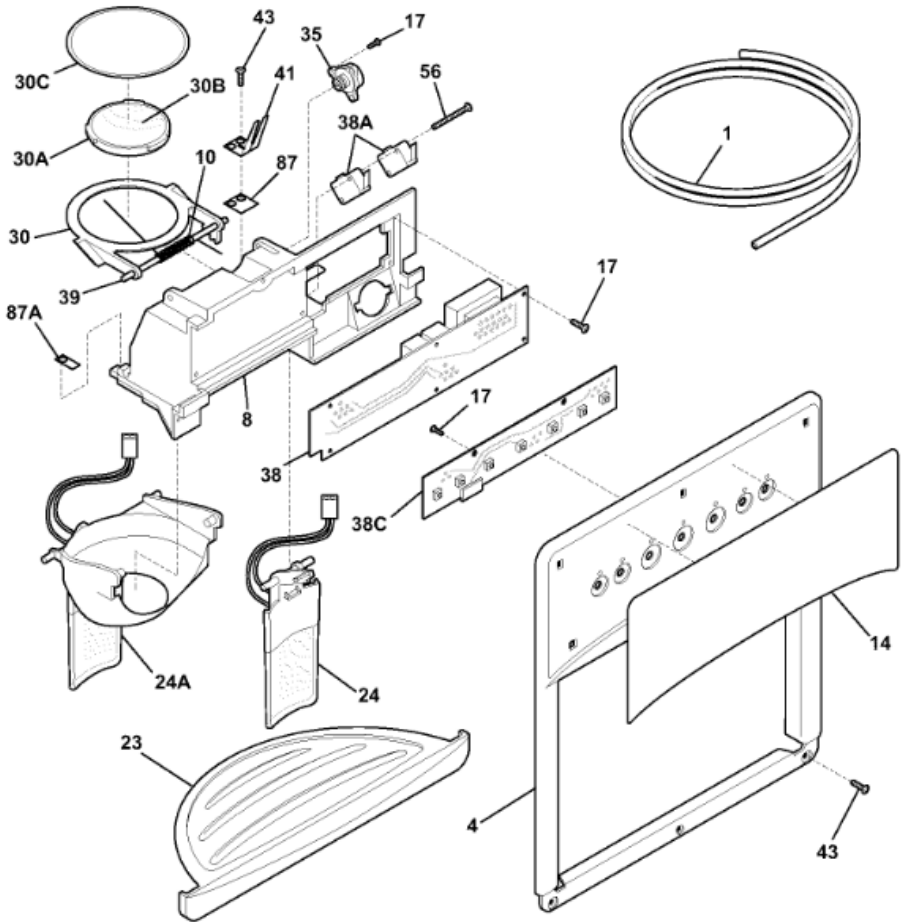

253.55693400 ICE & WATER DISPENSER