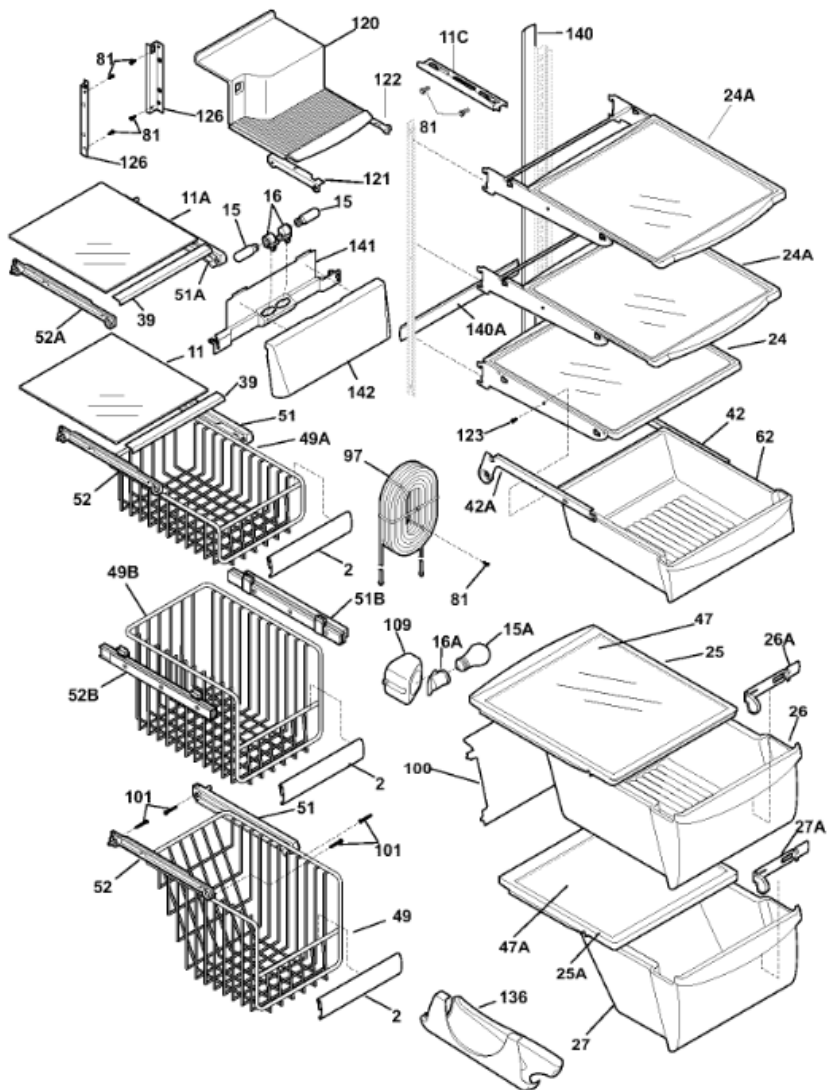

Distribuidor Autorizado

SurteRápido.com

Venta de Refacciones
Electrodomesticas

253.55693400 SHELVES