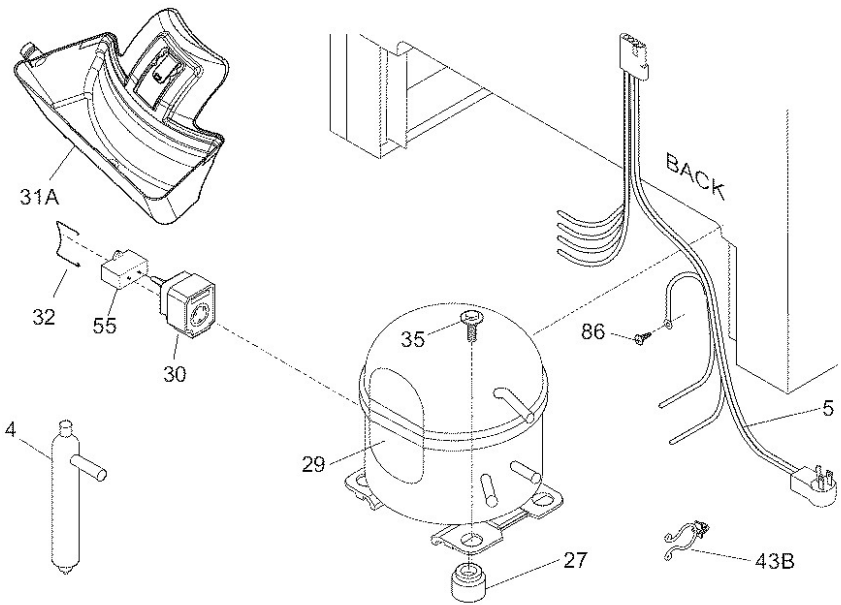

Refrigerador Kenmore 25328092800