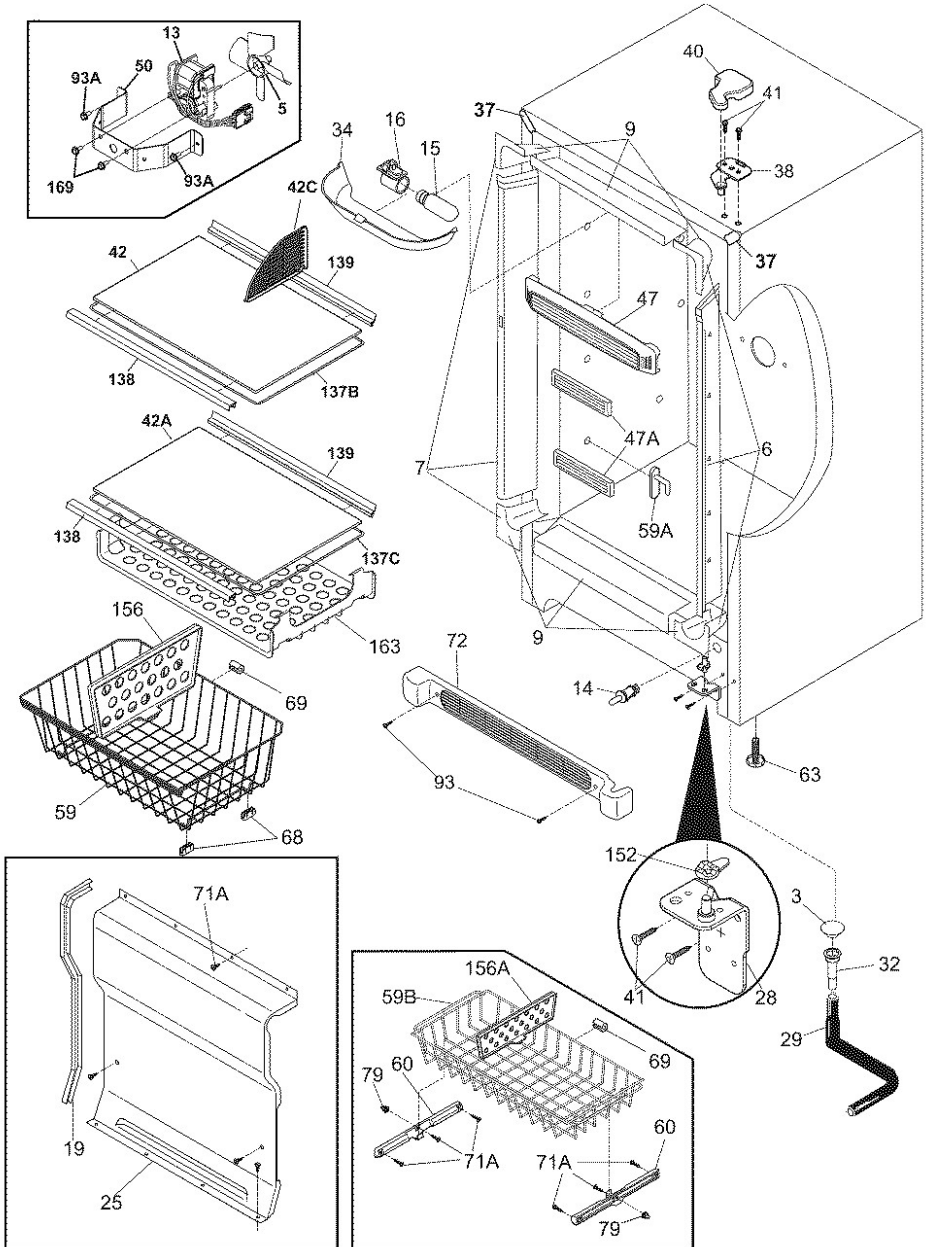

Refrigerador Kenmore 25328092800