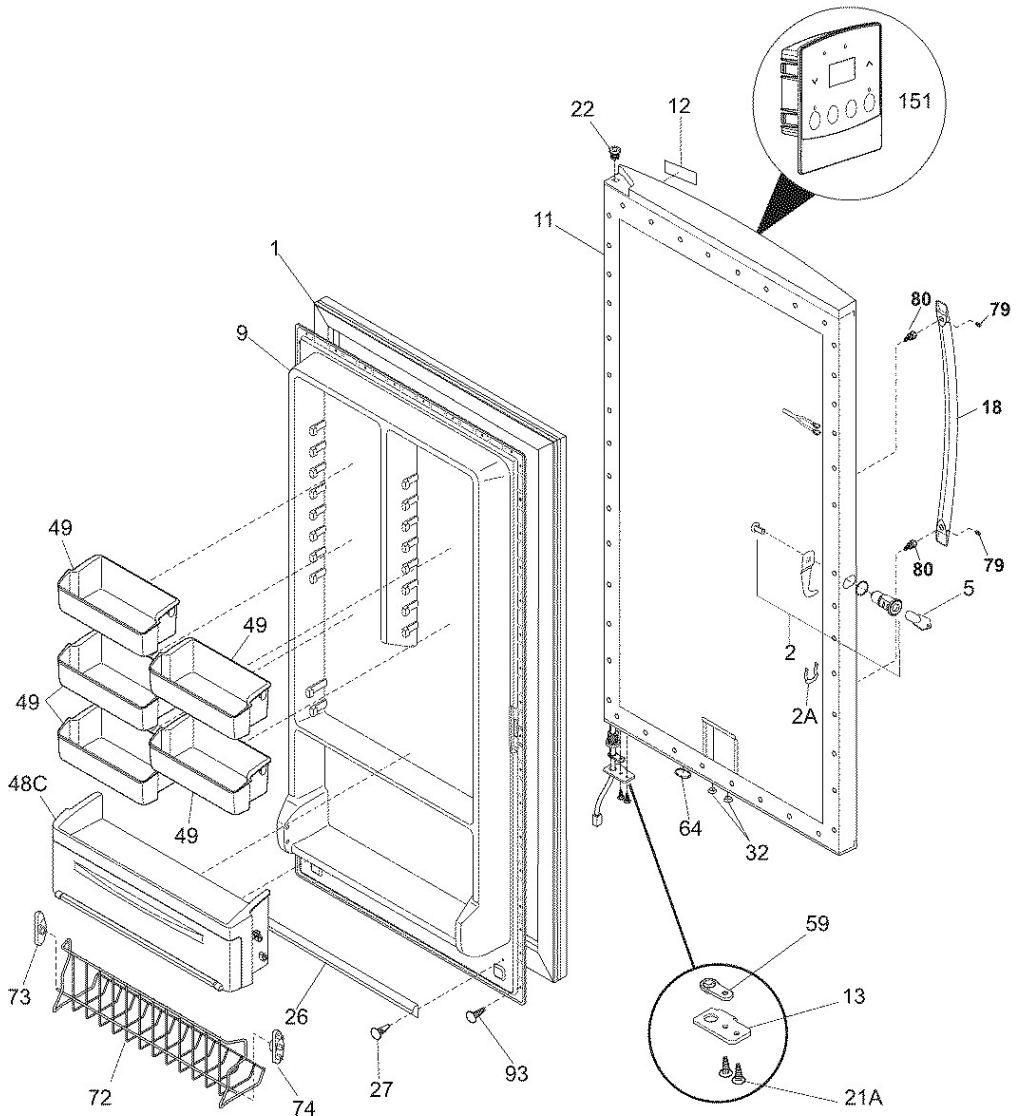

## Refrigerador Kenmore 25328092800

Guía	N.p	descripción
1	5304507199	Freezer Door Gasket
2	297090000	Freezer door lock
2A	297090900	Freezer lock spring clip
5	297147700	Freezer door key
9	297185900	Freezer door inner liner
11	297203902	Freezer door outer panel (stainless)
12	297086400	Refrigerator nameplate
18	297218000	Freezer door handle (whit)
21A	216850900	Refrigerator screw
22	216970800	Freezer Door Hinge Bearing
26	216524200	Freezer door secondary
27	5303212828	Freezer inner door panel rivet
32	5309950074	Freezer breather valve
48C	297186400	Freezer door bin
49	297187200	Refrigerator door bin
59	216974500	Freezer door closer bearing
64	216403700	Freezer breather valve
72	297186700	Shelf
73	216513900	Freezer door tilt-out shelf rail end cap, left
74	216514000	Freezer door tilt-out shelf rail end cap, right
79	218755402	Freezer door handle set

## Refrigerador Kenmore 25328092800

Guía	N.p	descripción
80	218755504	Refrigerator door handle screw
93	5304460605	Freezer screw
151	297242003	Freezer electronic control assembly
#NI	297007500	Clip
#NI	240537301	Freezer anchor nut
#NI	5304406520	Freezer gasket and liner fastener kit
49	297187200	Refrigerator door bin
59	216974500	Freezer door closer bearing
64	216403700	Freezer breather valve
72	297186700	Shelf
73	216513900	Freezer door tilt-out shelf rail end cap, left
74	216514000	Freezer door tilt-out shelf rail end cap, right
79	218755402	Freezer door handle set screw
80	218755504	Refrigerator door handle screw
93	5304460605	Freezer screw
151	297242003	Freezer electronic control assembly
#NI	297007500	Clip
#NI	240537301	Freezer anchor nut
#NI	5304406520	Freezer gasket and liner fastener kit