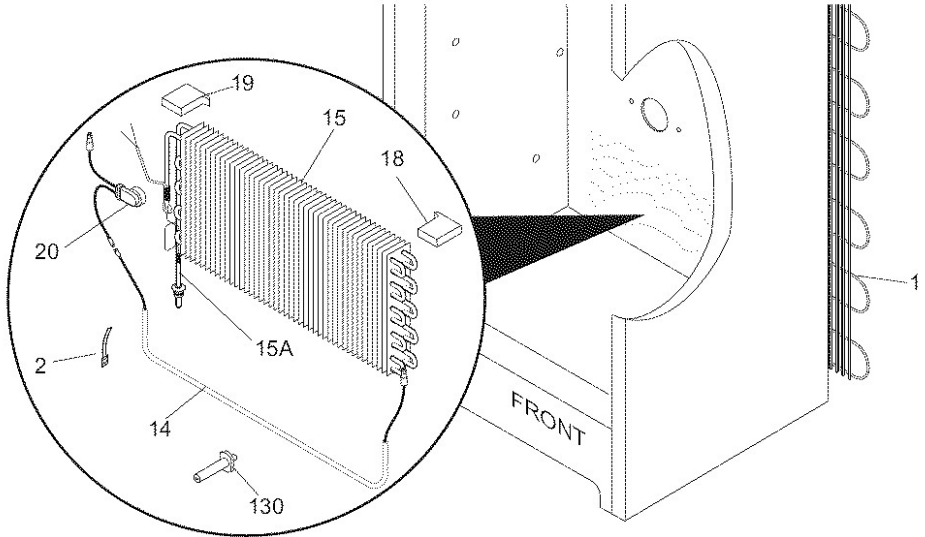

Refrigerador Kenmore 25328092800