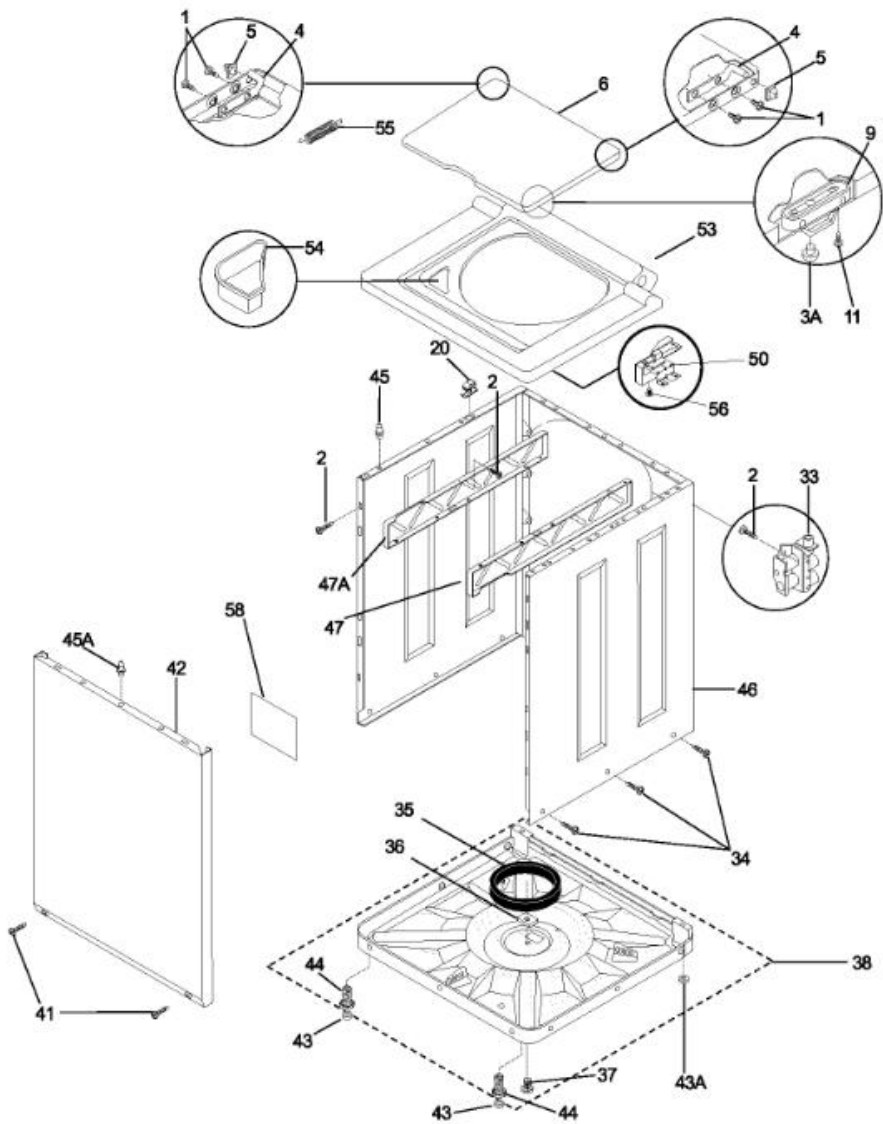

417.94872302 TABLERO

417.94872302 TABLERO

1	131960800	ELECTRONIC TIMER
2	131168200	PAN-HEAD SCREW
3	134136800	CONTROL HARNESS
4	134044501	KNOB ROTAR
5	134200000	SWITCH
6	134217600	ELECTRONIC HARNESS
8	134237200	WASHER TIMER
10	131447500	START SWITCH
11	5303283289	SCREW
12	134040800	SWITCH-ROU
15	131621100	TEMPERATURE SWITCH
17	134135100	BRACKET
18	134219200	TRIM PLATE
20	131288101	END CAP
21	131652401	DRYER KNOB
21A	131977101	WASHER KNOB
22	3161259	SCREW
23	131848700	LCD HARNESS
24	131209600	FLAT-HEAD SCREW
25	131976901	POINTER
27	131892100	SCR 6-20X.23
29	134113400	ELECTRONIC HARNESS
31	131288211	R H ENDCAP
32	3204357	CLIP
34	131243700	SCREW BRACKET
35	5308014350	CLIP
38	5303286537	BUZZER
39	131790901	TEMPERATURE SWITCH
51	131587400	BRACKET BOARD
52	134216300	MOISTURE SENSOR CONTROL BOARD
	134101400	TERMINAL BLOCK
	5303161300	STRAP
	131209800	CLAMP-SW.PRE

417.94872302 GABINETE

417.94872302 GABINETE

1	134203900	SCREW,PAN HD PHILLIPS 6-32 X 0.337 DOG POINT
2	131168200	PAN-HEAD SCREW
3A	134075500	BUMPER
4	3205250	HINGE BAR KI
5	5303208743	GROMMET
6	5303212872	LID
9	131390000	STRIKE LID
11	3204368	SCREW
20	3204374	SLIDE PIN
33	134211400	WATER VALVE
34	131205500	SCREW
35	5308002385	SNUBBER
36	3204380	BLOCK
37	131658900	SHIPPING SCREW
38	5303311213	BASE
41	131258400	SCREW
42	131104303	FRONT PANEL
43	131422100	LEVELING LEG
43A	131422200	PAD-LEGS
44	5303309673	LEVELING LEG
45	131346400	PIN
45A	131346401	PIN
46	134046600	CABINET
47	131106701	BRACKET-R.H.
47A	131091001	BRACKET-L.H.
50	134101800	LID LOCK W
53	131452510	PANEL
54	3204394	DISPENSER
55	5303212876	SPRING
56	131243700	SCREW BRACKET
58	131744202	VIBRATN DAMP