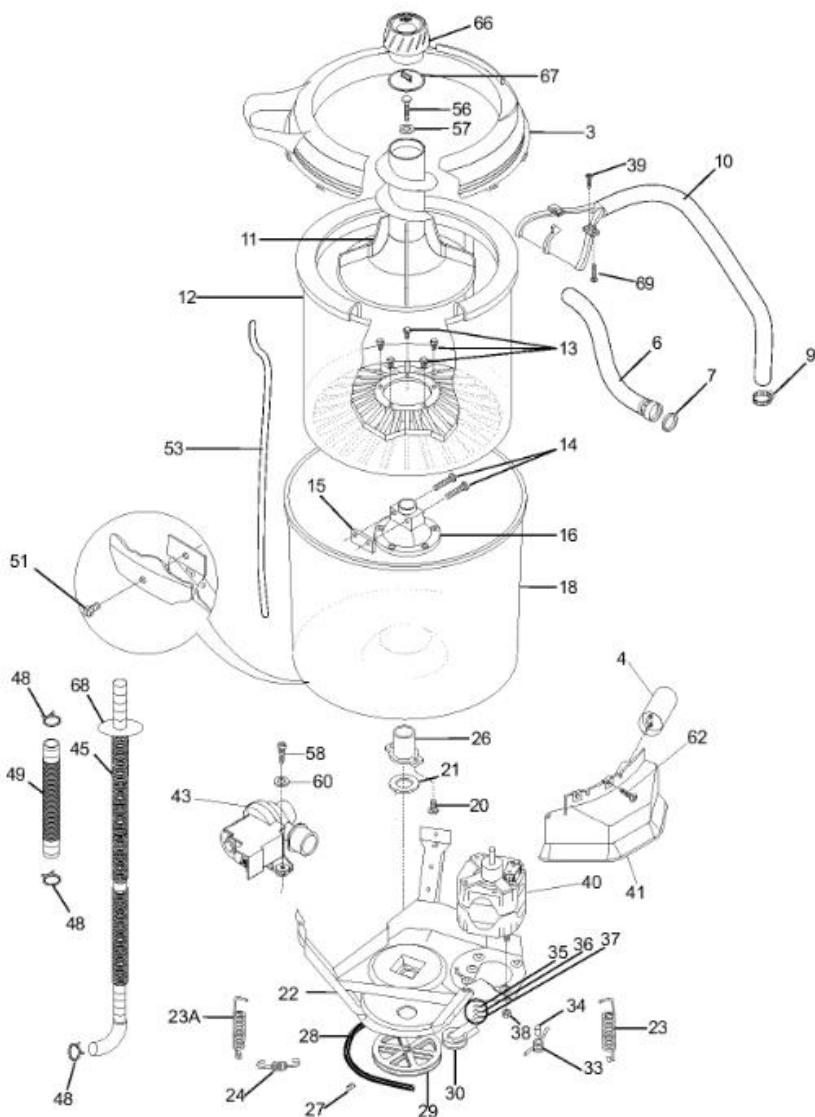

Distribuidor Autorizado

SurteRápido.com

Venta de Refacciones
Electrodomesticas

417.94872302 TINAS