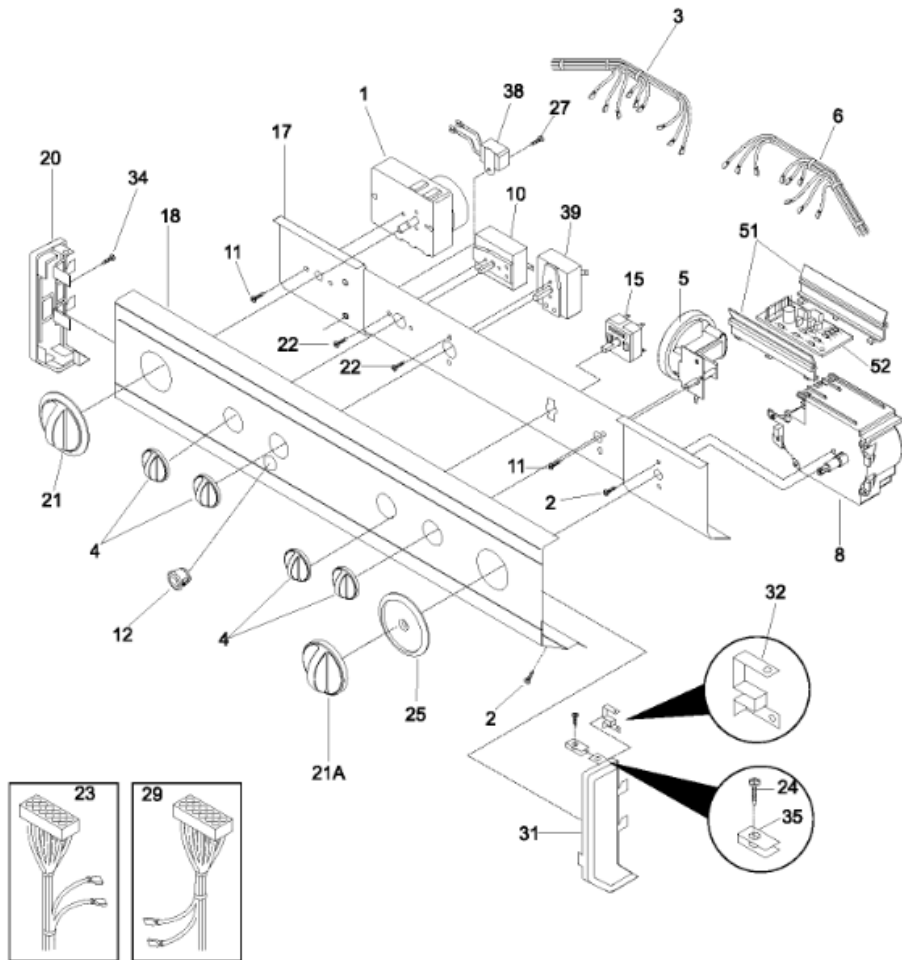

417.94872302 MOTOR

417.94872302 MOTOR

1	131295200	AIR DUCT SEAL
2	131168200	PAN-HEAD SCREW
4	131477000	SCREW SHAFT
6	134086300	DUCT-AIR
8	3205245	SCREW
9	5303304824	BLOWER CLAMP
10	131784500	HOUSING
10A	134145100	HOUSING
12	131476300	BLOWER WHEEL
14	131658101	THERMOSTAT
15	131322600	THERMOSTAT CONTROL
16	131311900	HINGE SCREW
18	131413600	CRADLE MOTOR
19	131363901	PAN MOTOR
22	3205241	IDLER SPRING
23	131863100	IDLER ARM
25	134163500	BELT
26	5303212870	SUPPORT BLOCK
27	134242400	CLAMP
28	134196600	MOTOR
31	134099900	CORD
33	131731410	ACCESS SHIELD
34	134154100	SCREW 10-3
38	3204320	ELBOW
39	131205100	SCREW
42	3204324	BRACKET
43	131751500	SCREW #12-24
44	3204326	EXTERNAL BRACKET
48	131731300	PAN
50	3204329	SAFETY COVER
57	131729300	COVER
61	5303309493	BRACKET
62	131243700	SCREW BRACKET

417.94872302 TABLERO

417.94872302 TABLERO

1	131960800	ELECTRONIC TIMER
2	131168200	PAN-HEAD SCREW
3	134136800	CONTROL HARNESS
4	134044501	KNOB ROTAR
5	134200000	SWITCH
6	134217600	ELECTRONIC HARNESS
8	134237200	WASHER TIMER
10	131447500	START SWITCH
11	5303283289	SCREW
12	134040800	SWITCH-ROU
15	131621100	TEMPERATURE SWITCH
17	134135100	BRACKET
18	134219200	TRIM PLATE
20	131288101	END CAP
21	131652401	DRYER KNOB
21A	131977101	WASHER KNOB
22	3161259	SCREW
23	131848700	LCD HARNESS
24	131209600	FLAT-HEAD SCREW
25	131976901	POINTER
27	131892100	SCR 6-20X.23
29	134113400	ELECTRONIC HARNESS
31	131288211	R H ENDCAP
32	3204357	CLIP
34	131243700	SCREW BRACKET
35	5308014350	CLIP
38	5303286537	BUZZER
39	131790901	TEMPERATURE SWITCH
51	131587400	BRACKET BOARD
52	134216300	MOISTURE SENSOR CONTROL BOARD
	134101400	TERMINAL BLOCK
	5303161300	STRAP
	131209800	CLAMP-SW.PRE

417.94872302 TRANSMISION

417.94872302 TRANSMISION

2	131475100	HUB,DRIVE ,AGITATOR
3	131878402	ASMY-TRANS H
6	134197900	HEX WASHER HEAD SCREW
26	5303279394	TUB SEAL