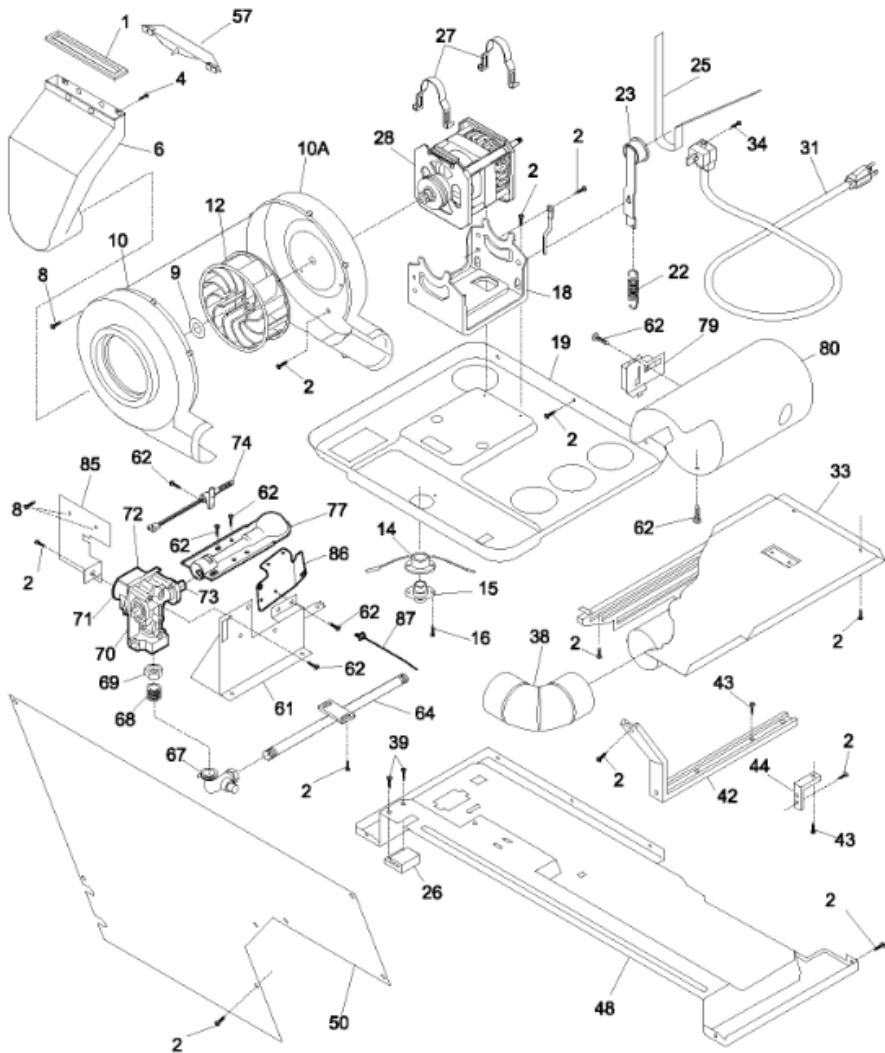

46	131789400	HANDLE
46A	5303300844	TRIM
47	131579103	PANEL
48	131789303	DRYER DOOR
49	5303211430	STRIKE
50	3204286	INSULATOR
54	131786400	HARNESS-EL
58	134121600	DRYING RACK
59	131843500	HOUSING
62	3204296	ROD
63	3204295	BLOCK
64	3205240	SPRING PIN
65	131205100	SCREW
68	134139900	HANGER COVER
	3281126	CLIP

417.94872302 MOTOR