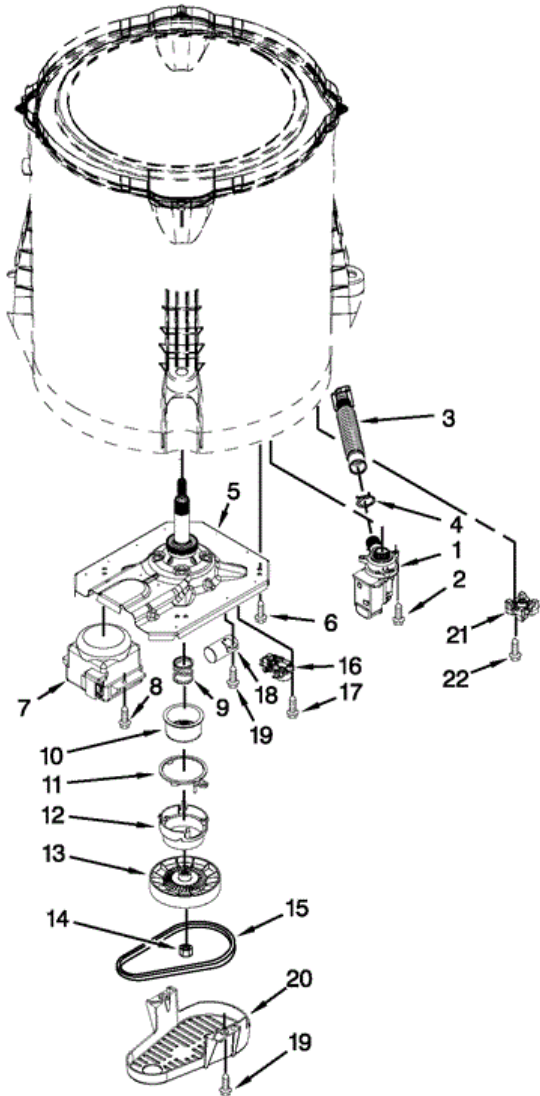

4GATW4900YW1 TRANSMISION