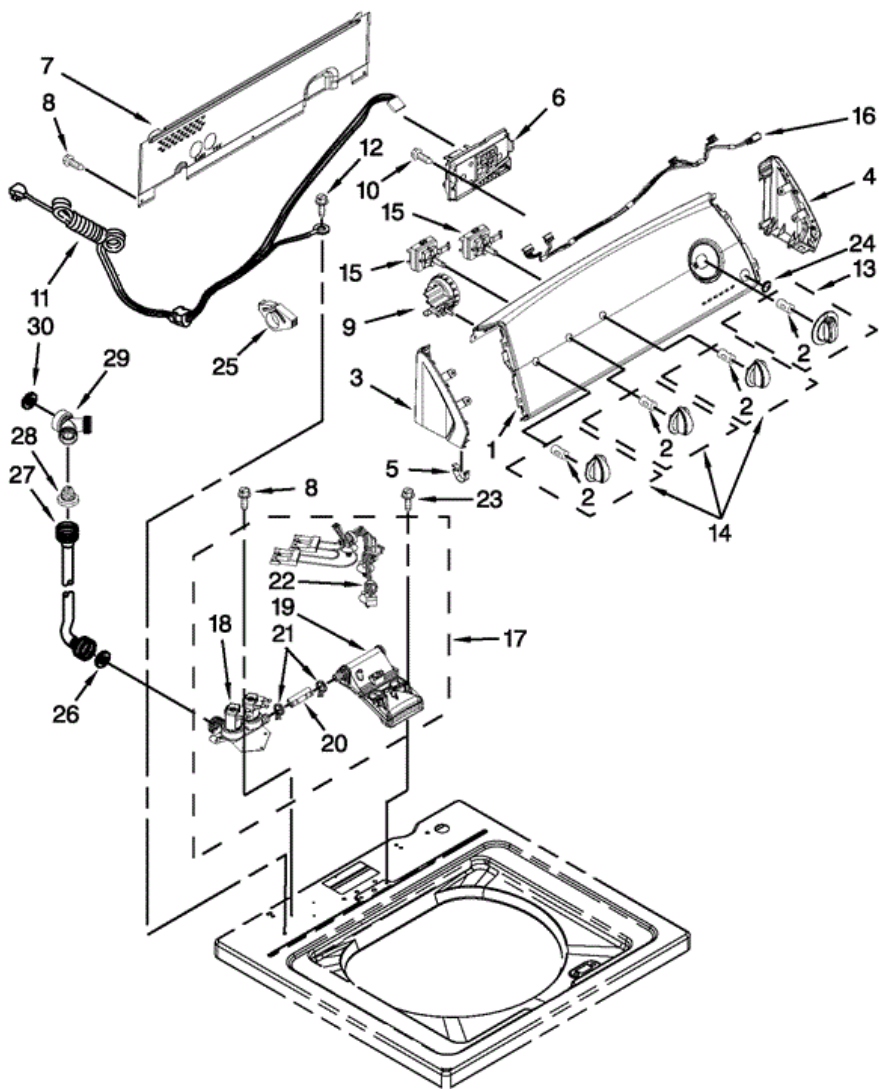

Distribuidor Autorizado

SurteRápido.com

Venta de Refacciones
Electrodomesticas

4GATW4900YW1 TABLERO

4GATW4900YW1 TABLERO

1	W10449050	CONSOLE
2	8536939	CLIP, SPRING
3	W10251358	END CAP (LEFT) (WHITE)
4	W10251355	END CAP (RIGHT) (WHITE)
5	8312709	CLIP, CONSOLE
6	W10480685	CONTROL UNIT ASSEMBLY, MACHINE & MOTOR
7	W10420985	PANEL, CONSOLE REAR COVER
8	1157158	SCREW
9	W10268912	SWITCH, WATER LEVEL
10	90767	SCREW
11	W10422755	CORD, POWER (PARTS NOT SHOWN)
11	W10446855	10A CORD LOCK
11	W10475423	10A CORD ADAPTER (TYPE B)
11	W10476820	10A CORD ADAPTER (BRITISH)
11	W10476822	10A CORD ADAPTER (EUROPEAN)
12	3400076	SCREW
13	W10327522	KNOB, TIMER (GREY)
14	W10327523	KNOB, CONTROL (GREY)
15	W10285512	SWITCH, ROTARY ENCODER (4 POSITION)
16	W10291174	HARNESS, UPPER
17	W10337066	INLET ASSEMBLY, WATER
18	W10336726	VALVE, WATER MIXING
19	W10441423	VACUUM BREAK
20	W10238347	HOSE, VACUUM BREAK
21	W10117298	CLAMP, HOSE
22	W10344775	HARNESS, VALVE
23	8281163	SCREW
24	W10251309	PUSH BUTTON, START
25	W10348582	CLAMP, HOSE
26	W10242307	WASHER, INLET HOSE
27	W10194210	HOSE, WATER INLET (COLD WATER)
27	W10194211	HOSE, WATER INLET (HOT WATER)
28	353362	WASHER, FILTER