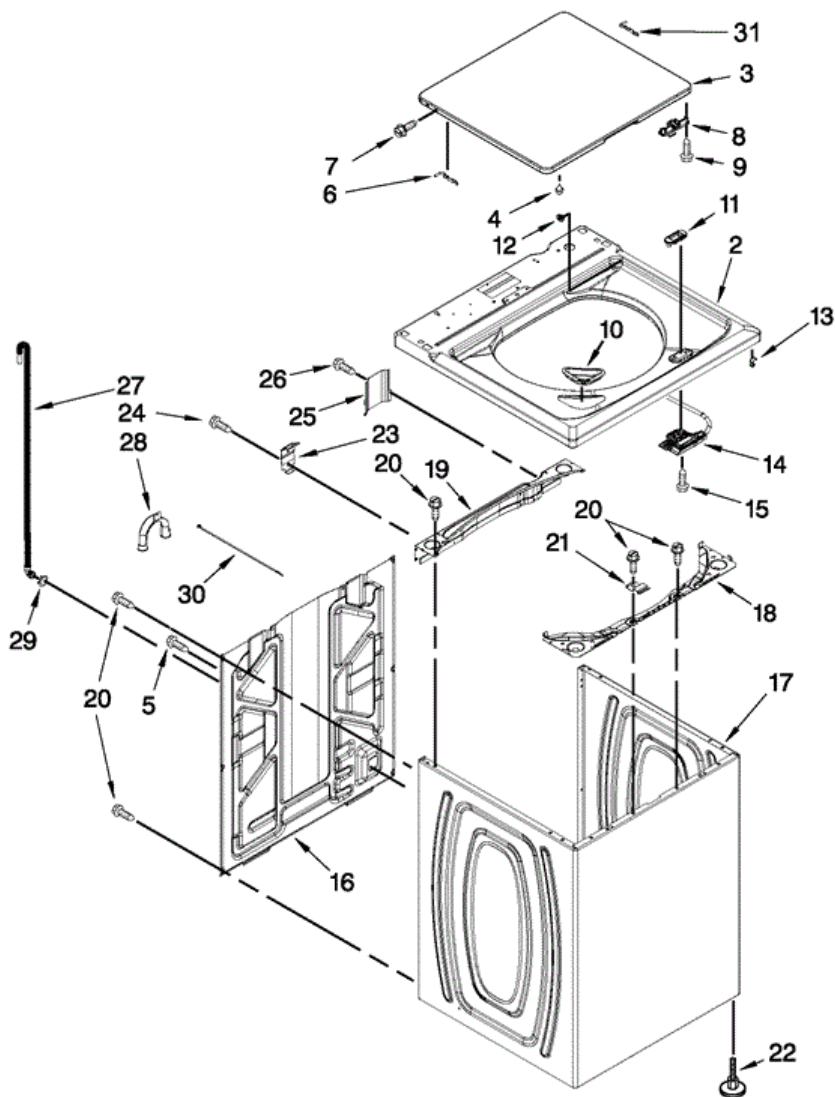

Distribuidor Autorizado

SurteRápido.com

Venta de Refacciones
Electrodomesticas

4GATW4900YW1 GABINETE