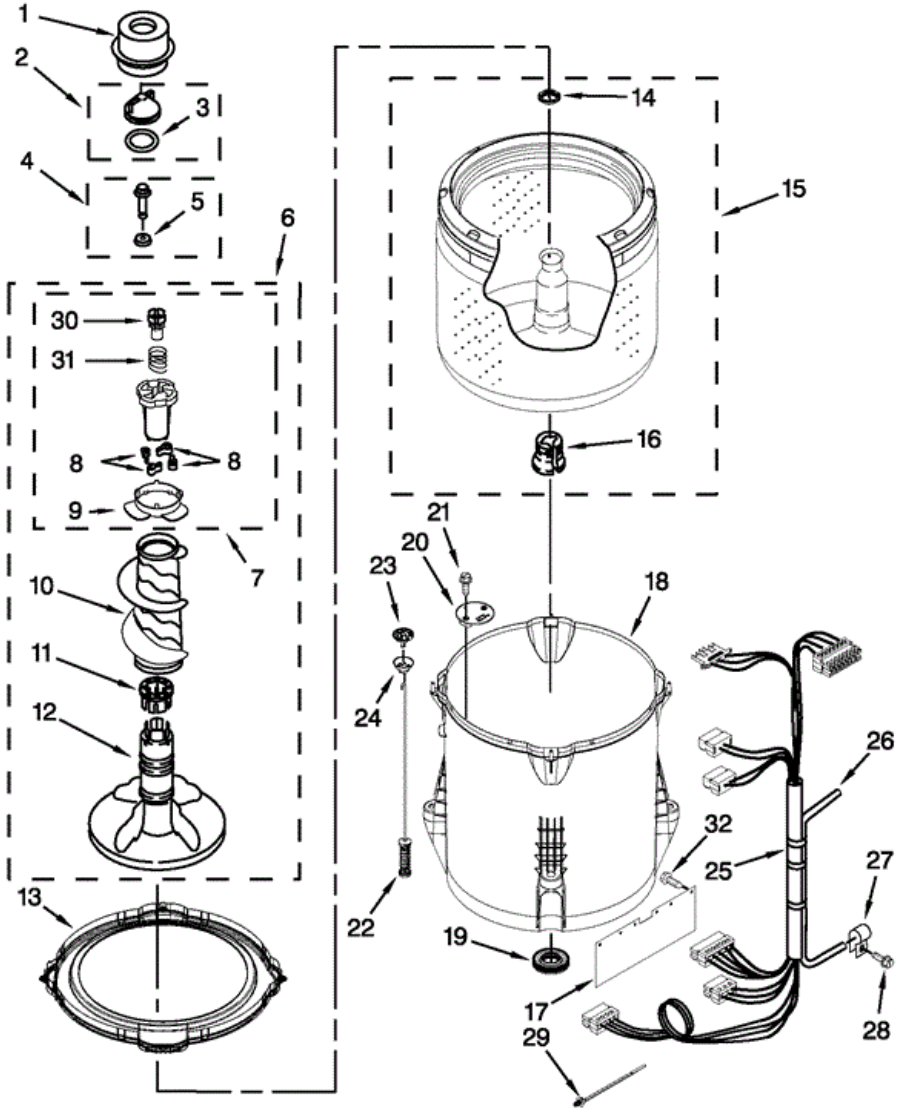

4GATW4900YW1 TINAS