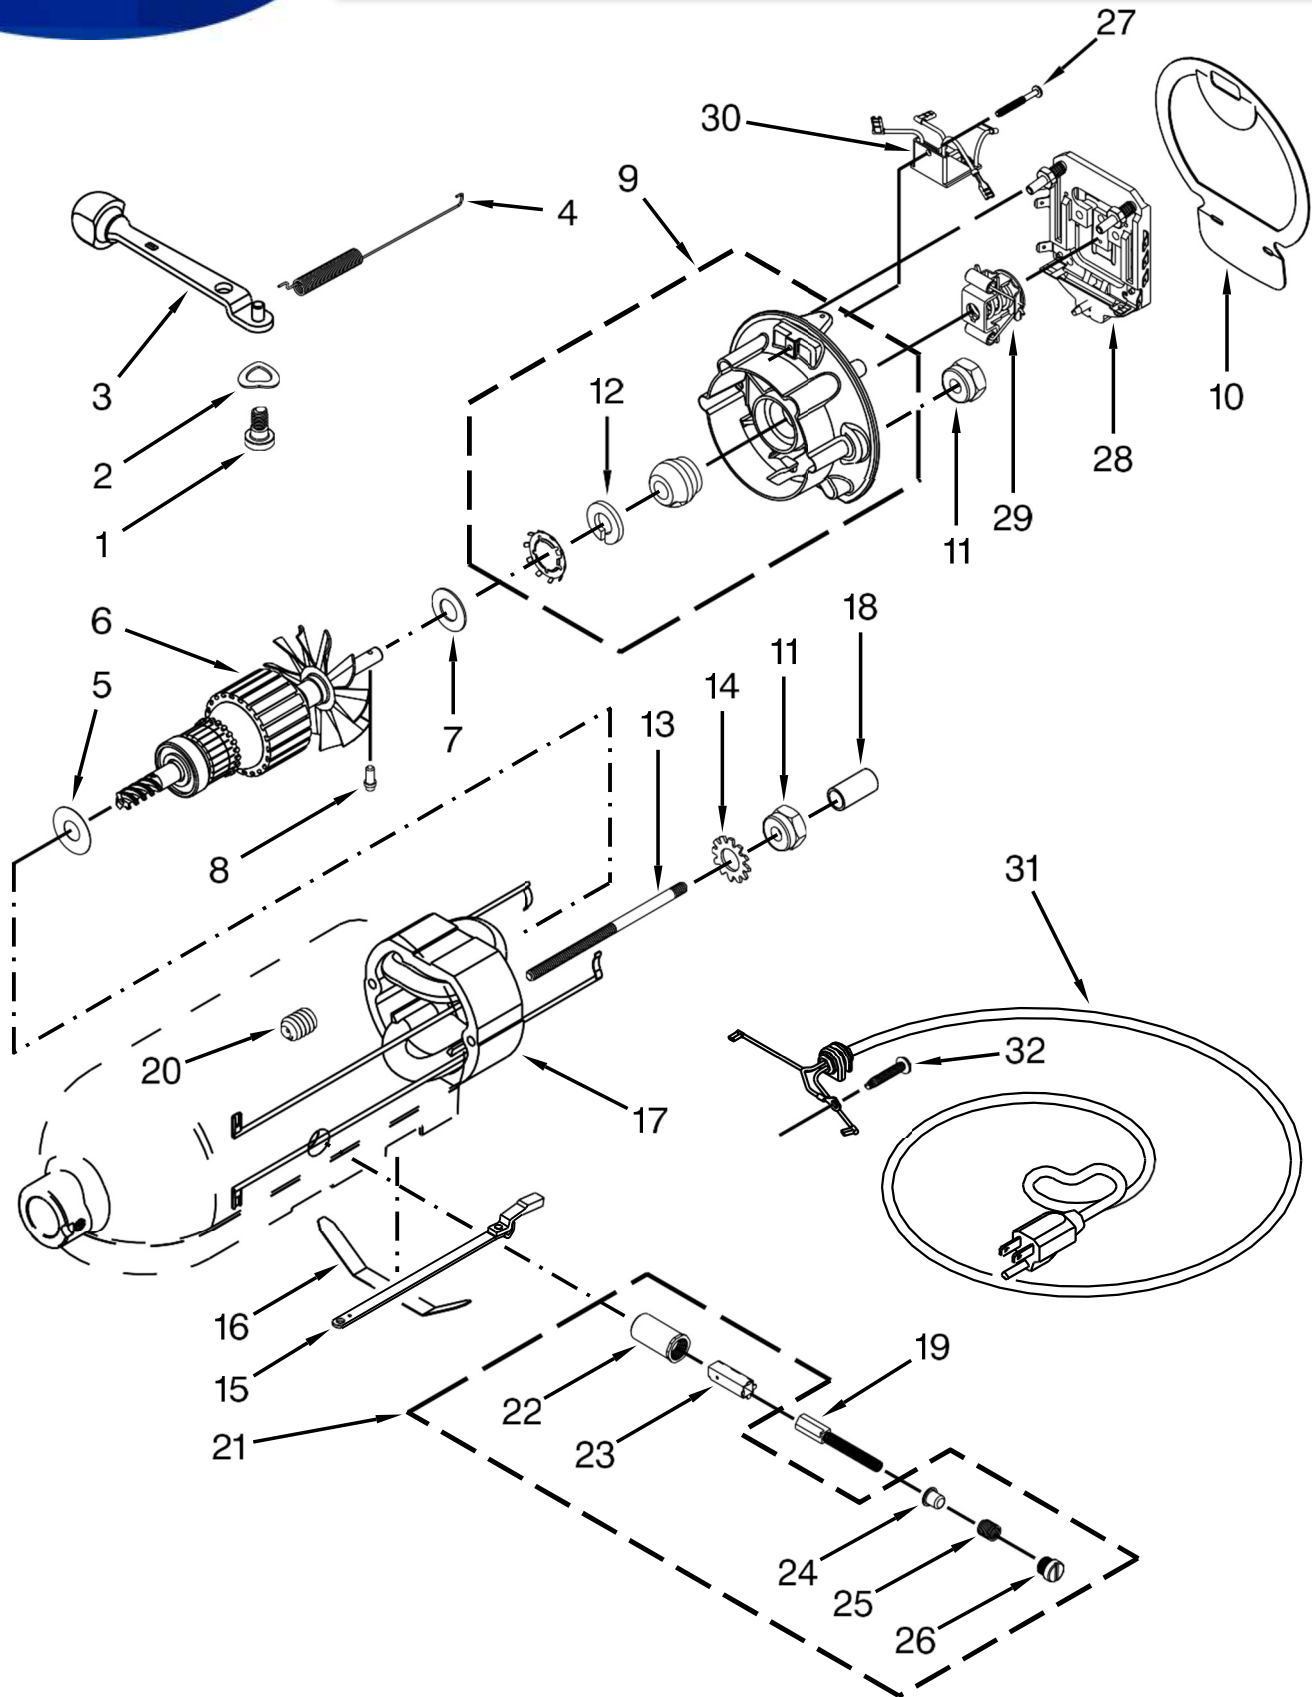

<u>Illus. No.</u>	<u>Part No.</u>	<u>Description</u>	<u>Illus. No.</u>	<u>Part No.</u>	<u>Description</u>	<u>Illus. No.</u>	<u>Part No.</u>	<u>Description</u>
1	110679	Screw	14	W10068270	Washer, Lock	27	W10068260	Screw
2	116241	Washer, Spring	15	3184176	Link, Speed and Cam Assembly	28	W10119326	Control Plate Assembly
3		Lever, Speed Control Assembly	16	240205	Spring, Flat	29	W10330804	Governor Assembly
	9709276	Black	17	W10477029	Field Assembly, 120 Volt	30	W10354307	Board, Phase Control
	3184194	Storm Grey	18	241356	Sleeve, Motor Stud	31		Cord, Power
	3184195	Buff	19	W10380496	Brush, Cap and Spring		W10325327	White
4	3183680	Spring, Control Plate	20	9707926	Screw, Set		W10325328	Black
5	9704324	Washer, Ball Bearing (Front)	21	4162546	Brush Holder Assembly	32	3184609	Screw
6	W10477035	Armature and Bearing Assembly, 120 Volt	22	3179908	Housing, Brush Holder			
7	W10323376	Washer, Spacing	23	240680	Insert, Brush Holder			
8	16998	Stud, Governor Drive	24	116286	Spring, Seat-Cap			
9	3180526	Bearing and Bracket Assembly	25	116287	Spring, Cap			
10	240775-1	Seal, End	26		Cap, Brush Holder			
11	W10131078	Nut		3184212	Black			
12	3180238	Washer, Felt		3184211	White			
13	240769	Screw, Stator		3184213	Almond Creme