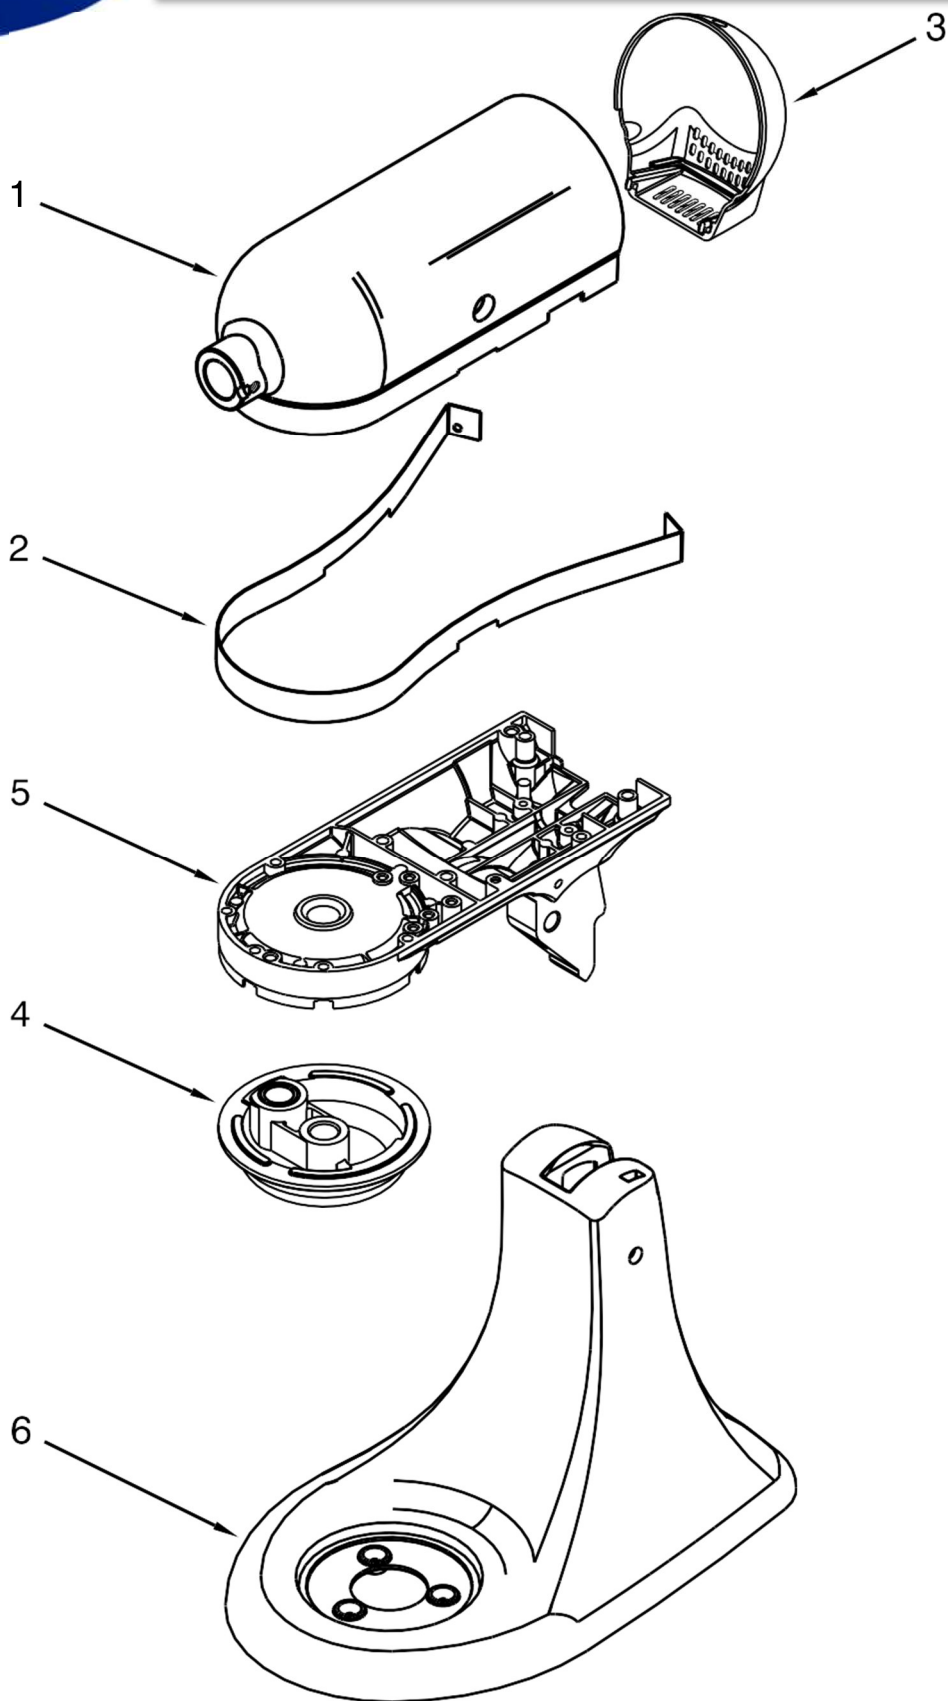

5 QT. STAND MIXER ARTISAN TILT HEAD

MODELS:

KSM150PSWH0 (White)
KSM150PSCL0 (Crystal Blue)
KSM150PSBU0 (Cobalt Blue)
KSM150PSGP0 (Grape)
KSM150PSGR0 (Imperial Grey)
KSM150PSBK0 (Imperial Black)
KSM150PSCB0 (Cranberry)
KSM150PSOB0 (Onyx Black)
KSM150PSGN0 (Empire Green)
KSM150PSAC0 (Almond Creme)
KSM150PSGB0 (Glacier Blue)
KSM150PSIC0 (Ice)
KSM150PSLV0 (Lavender)
KSM150PSER0 (Empire Red)
KSM150PSMY0 (Majestic Yellow)
KSM150PSLM0 (Lemon)
KSM150PSPK0 (Pink)
KSM150PSPT0 (Pistachio)
KSM150PSMG0 (Martha Green)
KSM150PSCV0 (Caviar)
KSM150PSSF0 (Sunflower)
KSM150PSTG0 (Tangerine)
KSM150PSMC0 (Metallic Chrome)
KSM150PSCH0 (Chocolate)
KSM150PSVN0 (Vanilla)
KSM150PSWB0 (Wasabi)
KSM150PSVT0 (Violet)
KSM150PSBW0 (Blue Willow)
KSM150PSGC0 (Gloss Cinnamon)
KSM150PSMA0 (Mango)
KSM150PSML0 (Meyer Lemon)
KSM150PSOR0 (Spicy Orange)
KSM150PSPL0 (Dark Plum)
KSM150PSRB0 (Reef Blue)
KSM150PSSU0 (Surf Green)
KSM150PSCY0 (Bing Cherry)
KSM150PSMN0 (Melon)
KSM150PSGA0 (Green Apple)
KSM150PSCN0 (Citron)
KSM150PSPN0 (Persimmon)
KSM150PSCO0 (Cornflower Blue)
KSM150PSCT0 (Clementine)
KSM150PSWG0 (Williams Sonoma Green)
KSM150PSBF0 (Buttercup)
KSM150PSSM0 (Silver Metallic)
KSM150PSCPK0 (Pink)
KSM150PSBL0 (Bayleaf)
KSM150PSBY0 (Boysenberry)
KSM150PSFB0 (French Blue)
KSM150PSGG0 (Grass Green)
KSM150PSSY0 (Sunshine Yellow)
KSM150PSAQ0 (Aqua Sky)
KSM150PSPE0 (Pear)
KSM150PSYC0 (Yellow Citrus)
KSM150PSYP0 (Yellow Pepper)
KSM150PSCU0 (Contour Silver)
KSM150PSES0 (Espresso)
KSM150PSQG0 (Liquid Graphite)
KSM150PSWM0 (Watermelon)
KSM150PSCG0 (Canopy Green)
KSM150PSAP0 (Apple Cider)
KSM150PSTD0 (Truffle)
KSM150PSMR0 (Meringue)
KSM150PSLR0 (Lavender Cream)
KSM150PSBX0 (Bordeaux)
4KSM150PSWH0 (White)
4KSM150PSBU0 (Cobalt Blue)
4KSM150PSGR0 (Imperial Grey)
4KSM150PSOB0 (Onyx Black)
4KSM150PSGN0 (Empire Green)
4KSM150PSAC0 (Almond Creme)
4KSM150PSLV0 (Lavender)
4KSM150PSER0 (Empire Red)
4KSM150PSMY0 (Majestic Yellow)
4KSM150PSPK0 (Pink)
4KSM150PSPT0 (Pistachio)
4KSM150PSTG0 (Tangerine)
4KSM150PSMC0 (Metallic Chrome)
4KSM150PSBW0 (Blue Willow)
KSM150EPER0 (Empire Red)
KSM150EPOB0 (Onyx Black)
KSM150EPMC0 (Metallic Chrome)
KSM150EPWW0 (White on White)
KSM150EPAQ0 (Aqua Sky)
KSM150EPBU0 (Cobalt Blue)
KSM150EPGA0 (Green Apple)
KSM150EPTG0 (Tangerine)
KSM150PSRC0 (Red Cayenne)
KSM150PSTB0 (Twilight Blue)
KSM150PSWW0 (White On White)