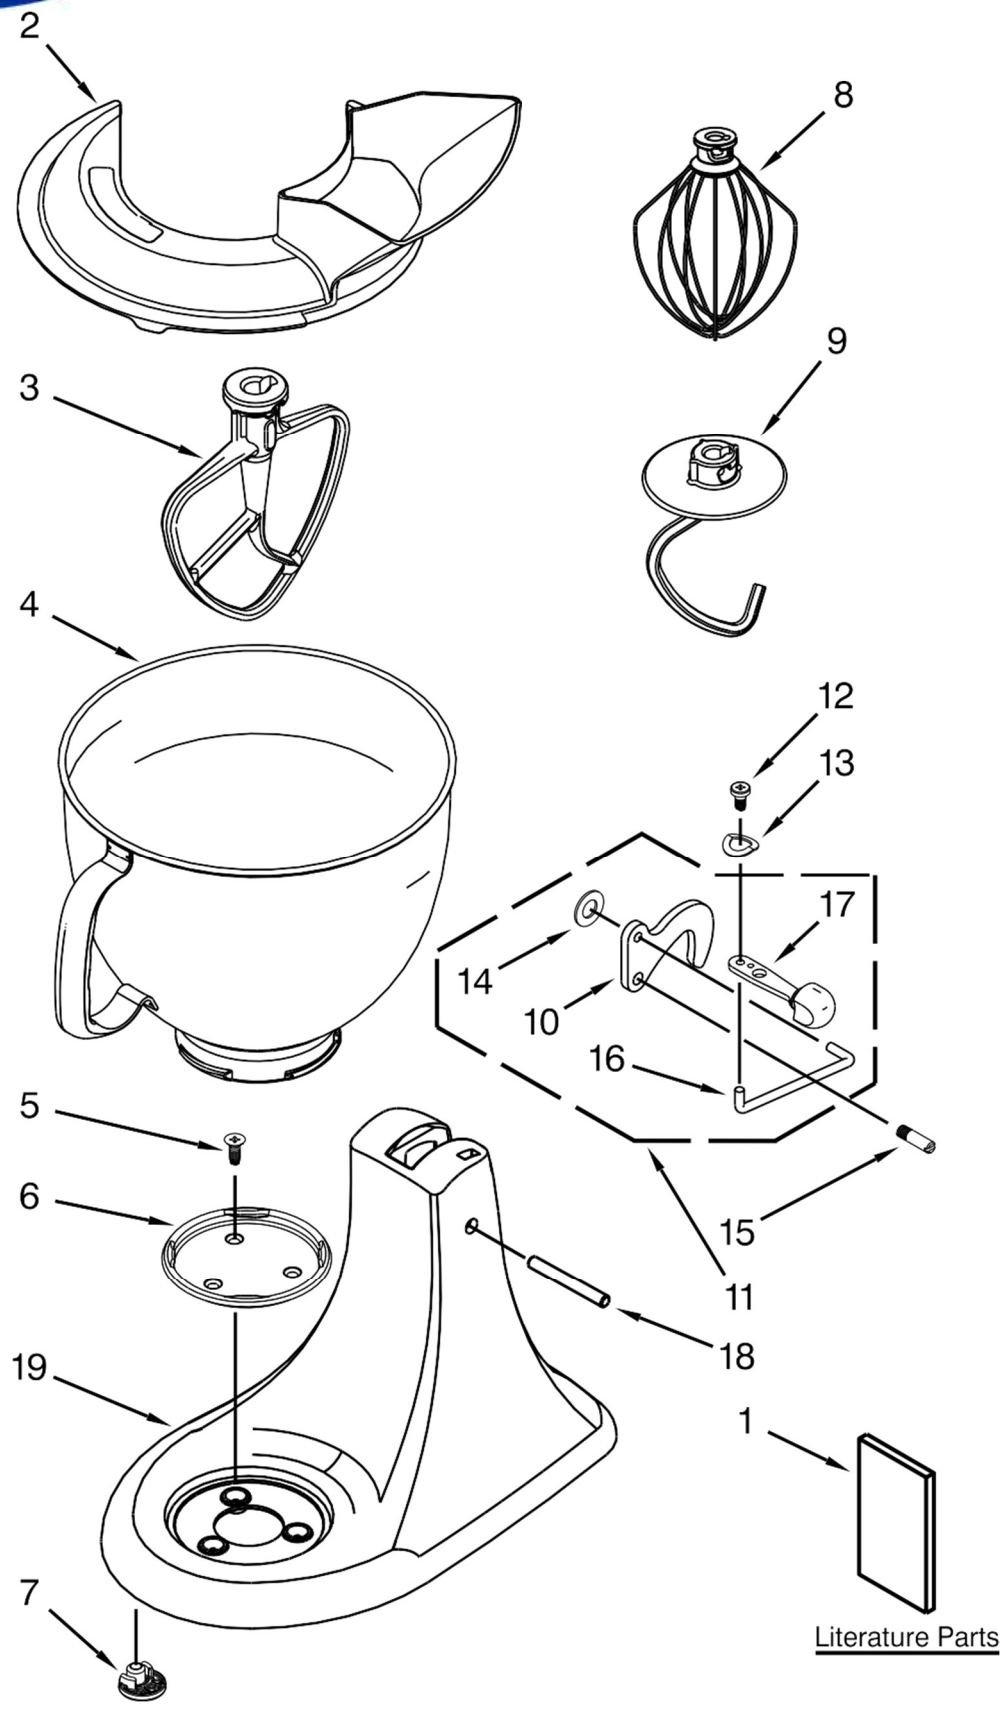

Literature Parts

<u>Illus.</u> <u>No.</u>	<u>Part No.</u>	<u>Description</u>	<u>Illus.</u> <u>No.</u>	<u>Part No.</u>	<u>Description</u>	<u>Illus.</u> <u>No.</u>	<u>Part No.</u>	<u>Description</u>
1		Literature Parts 9709785 Use and Care Guide	11		Latch, Link and Lever Assembly 24452 Black	19		Pedestal (Refer to Color Variation Parts Page)
2	W10616906	Shield, Pouring	12	110679	Screw			
3	W10672617	Beater, Flat (Coated)	13	116241	Washer, Spring			
4	W10245282	Bowl, 5 Qt.	14	8533912	Washer			
5	3400020	Screw	15	W10572158	Screw			
6	W10191926	Cap, Bowl Screw	16	24450	Link, Latch			
7	9709707	Foot	17		Lever, Latch 9709280 Black			
8	9704329	Whip, Wire		242928-2	Storm Grey			
9	W10674618	Hook, Dough (Coated)		242928-3	Buff			
10	9709055	Latch	18	16910	Pin, Hinge			