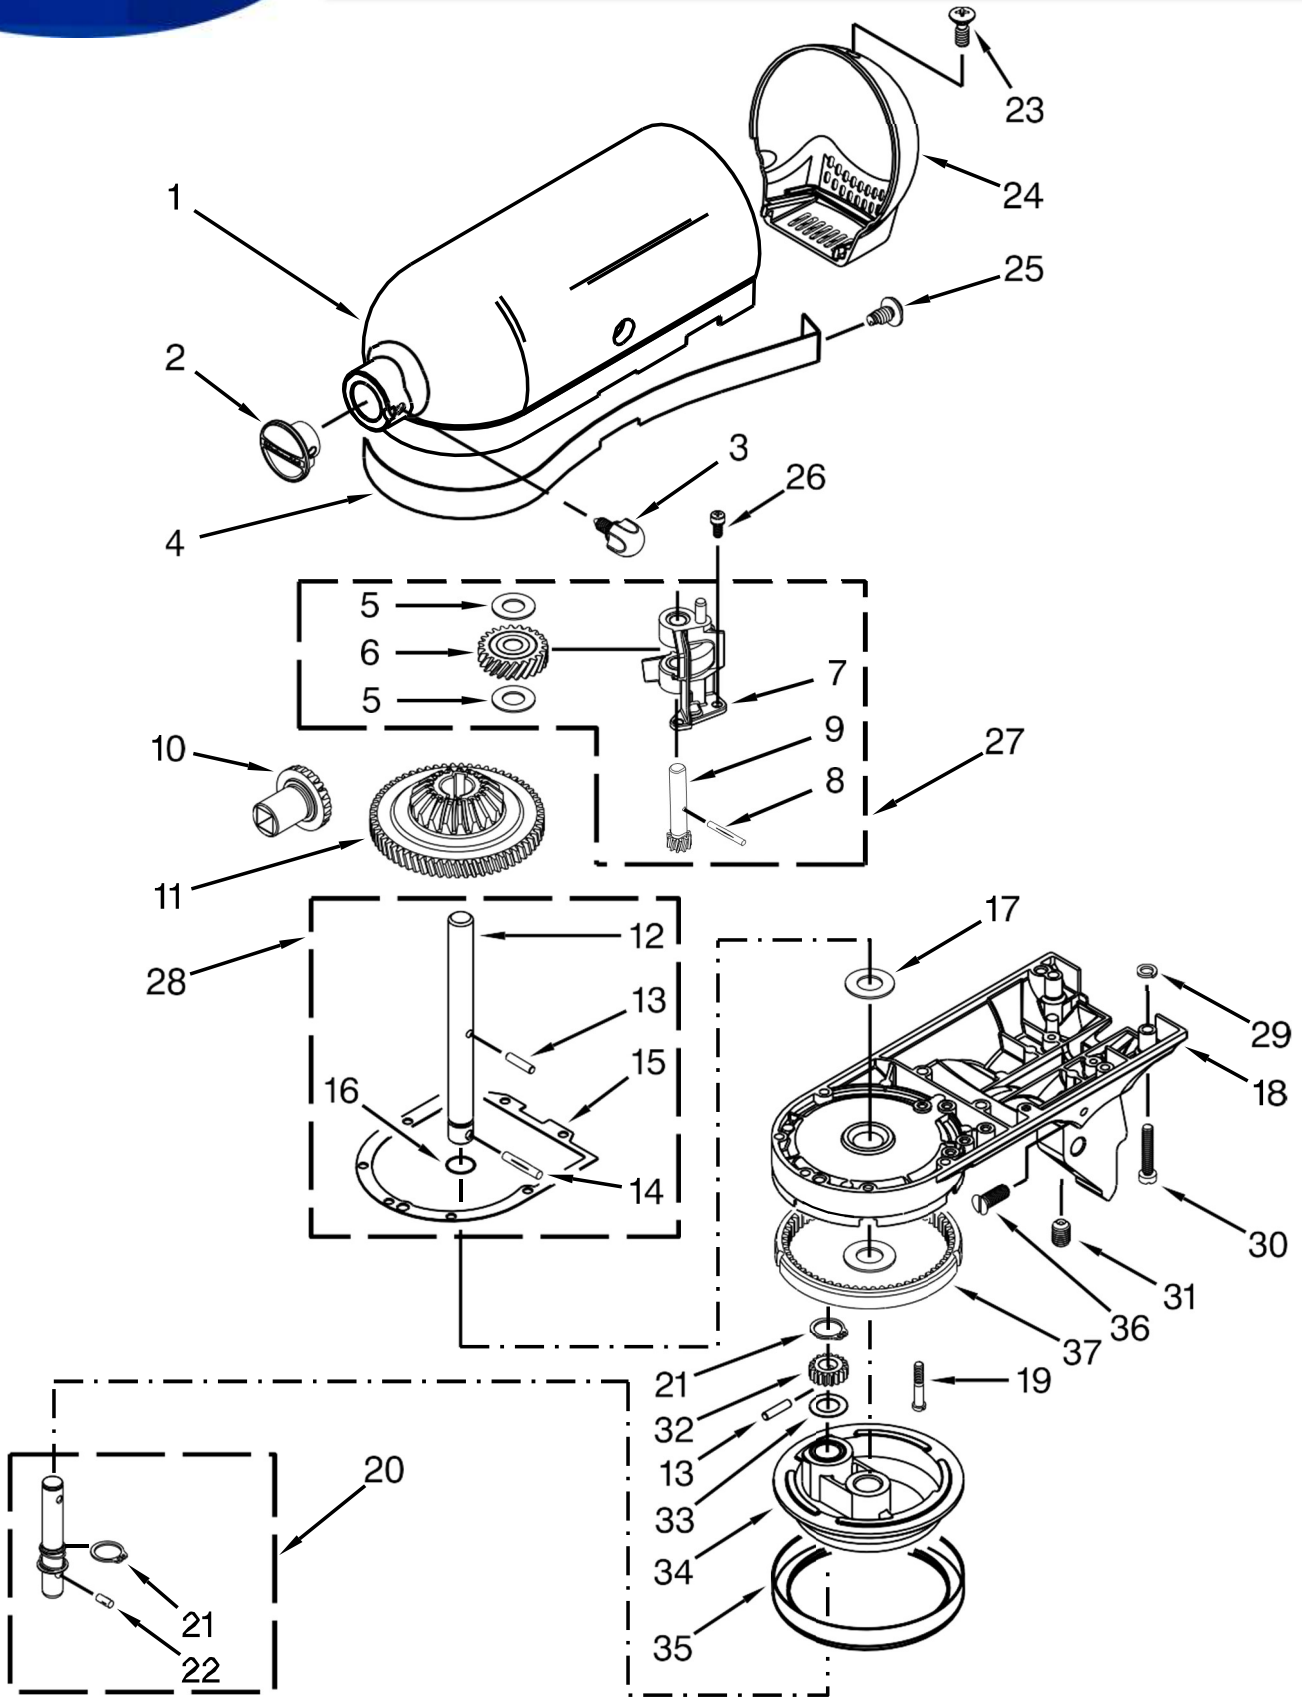

Literature Parts

<u>Illus.</u> <u>No.</u>	<u>Part No.</u>	<u>Description</u>	<u>Illus.</u> <u>No.</u>	<u>Part No.</u>	<u>Description</u>	<u>Illus.</u> <u>No.</u>	<u>Part No.</u>	<u>Description</u>
1		Literature Parts 9709785 Use and Care Guide	11		Latch, Link and Lever Assembly 24452 Black	19		Pedestal (Refer to Color Variation Parts Page)
2	W10616906	Shield, Pouring	12	110679	Screw			
3	W10672617	Beater, Flat (Coated)	13	116241	Washer, Spring			
4	W10245282	Bowl, 5 Qt.	14	8533912	Washer			
5	3400020	Screw	15	W10572158	Screw			
6	W10191926	Cap, Bowl Screw	16	24450	Link, Latch			
7	9709707	Foot	17		Lever, Latch 9709280 Black			
8	9704329	Whip, Wire		242928-2	Storm Grey			
9	W10674618	Hook, Dough (Coated)		242928-3	Buff			
10	9709055	Latch	18	16910	Pin, Hinge			