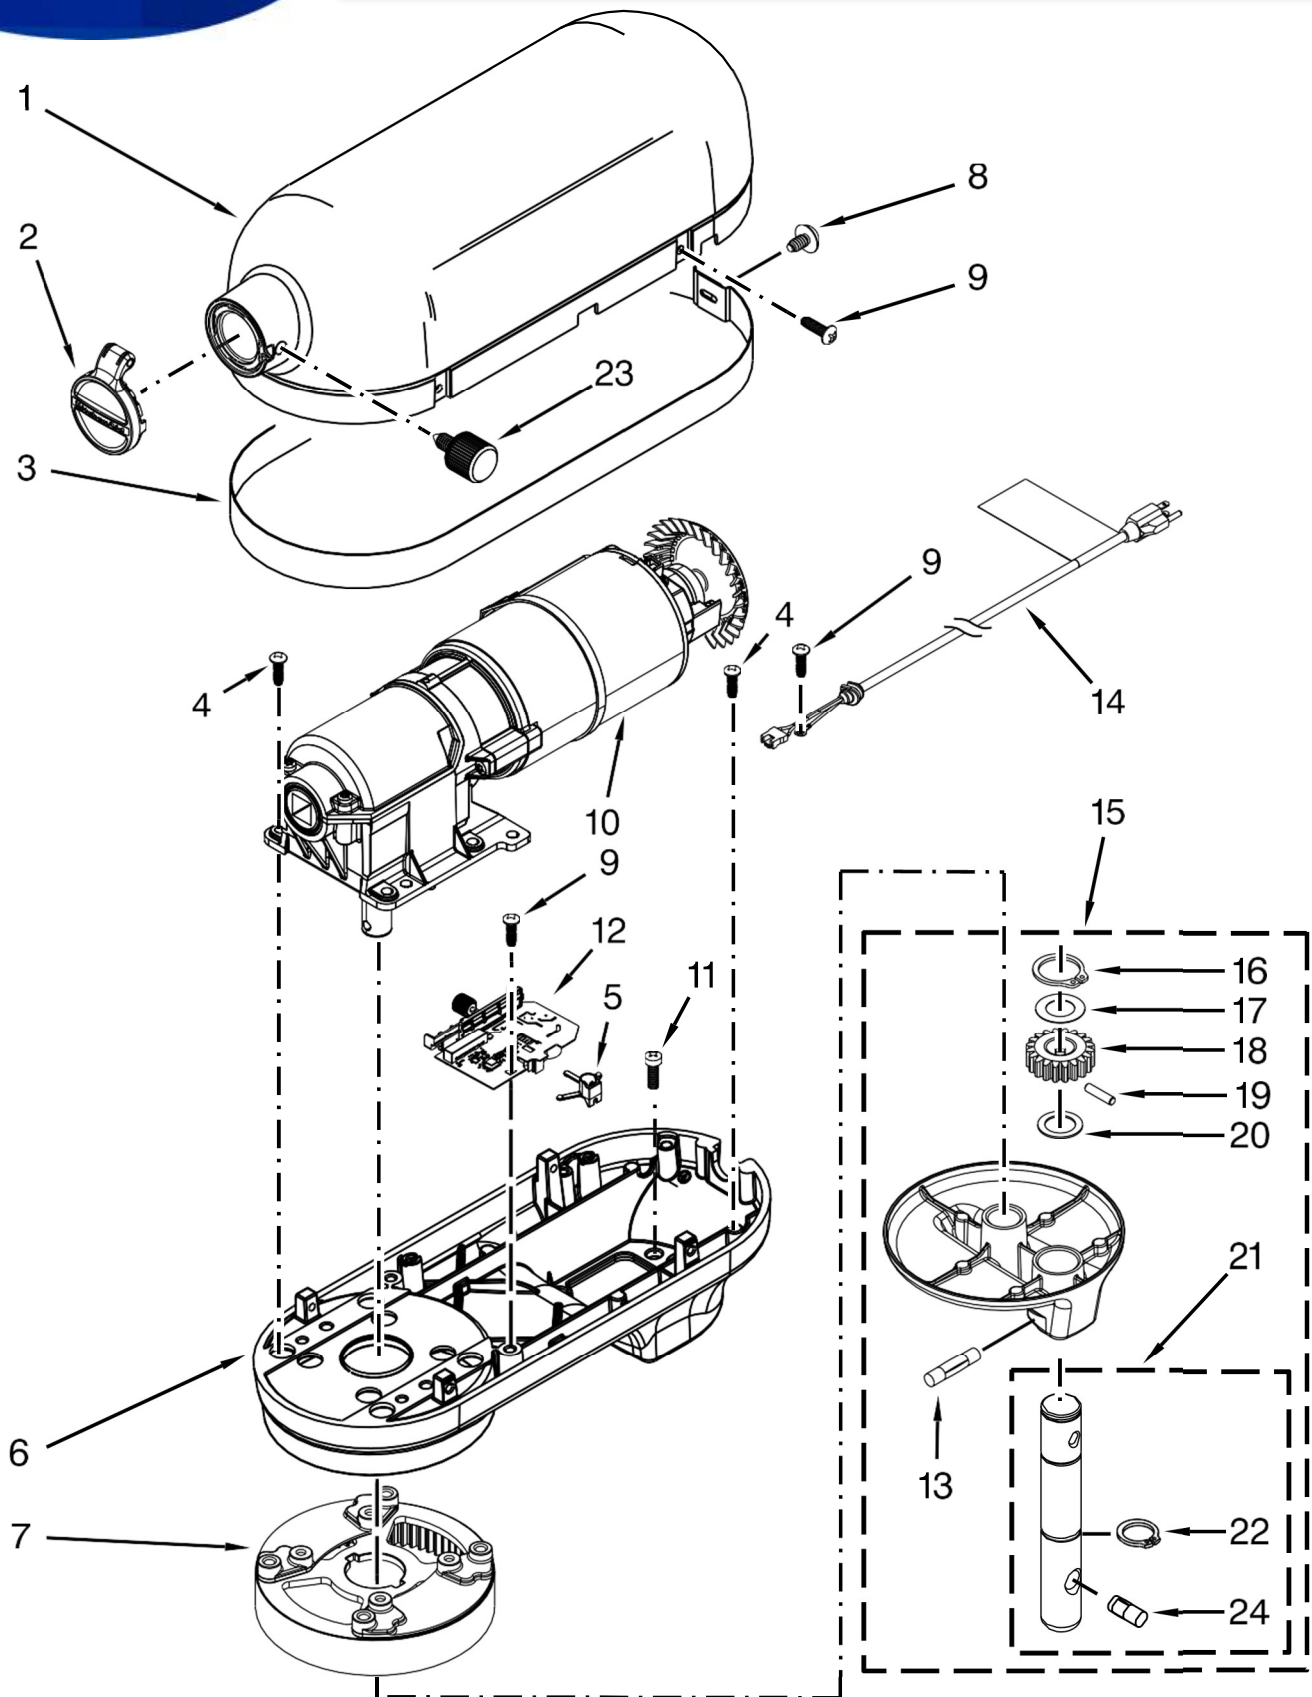

<u>Illus. No.</u>	<u>Part No.</u>	<u>Description</u>	<u>Illus. No.</u>	<u>Part No.</u>	<u>Description</u>	<u>Illus. No.</u>	<u>Part No.</u>	<u>Description</u>
1		Motor Housing (Refer to Color Variation Parts Page)	8	3400617	Screw	16	9703438	Ring, Retaining
			9	3400814	Screw	17	9706090	Washer
2	9703315	Cover, Attachment Hub	10	W10517938	Motor, 120 Volt Assembly	18	W10234643	Gear, Pinion
3		Trim Band (Refer to Color Variation Parts Page)	11	3400200	Screw	19	9707223	Pin, Retaining
4	W10351843	Screw	12	W10409930	Control Assembly	20	8533910	Washer
5	W10305968	Holder, Control	13	W10234531	Pin, Groove	21	9708191	Shaft, Agitator
6		Lower Gearcase (Refer to Color Variation Parts Page)	14		Cord, Power	22	9703680	Clip, Retaining
				W10234520	White	23		Thumb Screw
7	W10234493	Gear, Ring and Plate Assembly		W10338492	Black		W10417014	Chrome
			15		Planetary Assembly (Refer to Color Variation Parts Page)	24	9704677	Pin, Groove

1

Literature Parts

<u>Illus. No.</u>	<u>Part No.</u>	<u>Description</u>	<u>Illus. No.</u>	<u>Part No.</u>	<u>Description</u>	<u>Illus. No.</u>	<u>Part No.</u>	<u>Description</u>
1		Literature Parts	9	9708649	Foot	20	9703426	Cam, Adjusting
	W10410027	Use and Care Guide, U.S.	10	9703307	Ring, Retaining	21	3400863	Screw
3	W10177650	Bowl, 6 Qt.	11	9706787	Rod, Bowl Lift	22	9706788	Handle, Bowl Lift
4	240185	Pin, Retaining Bowl	12	9237	Spring, Lift Rod	23	3400200	Screw
5	9703474	Clip, Bowl Retainer	13	9703439	Washer			
6	3400018	Screw	14	8533907	Nut			
7		Bowl Support and Pins (Refer to Color Variation Parts Page)	15		Column and Pins (Refer to Color Variation Parts Page)			
			16	W10401173	Beater, Flat			
8		Base and Foot Assembly (Refer to Color Variation Parts Page)	17	W10335442	Hook, Dough			
			18	9706885	Arm, Bowl Lift			
			19	9704309	Whip, Wire			