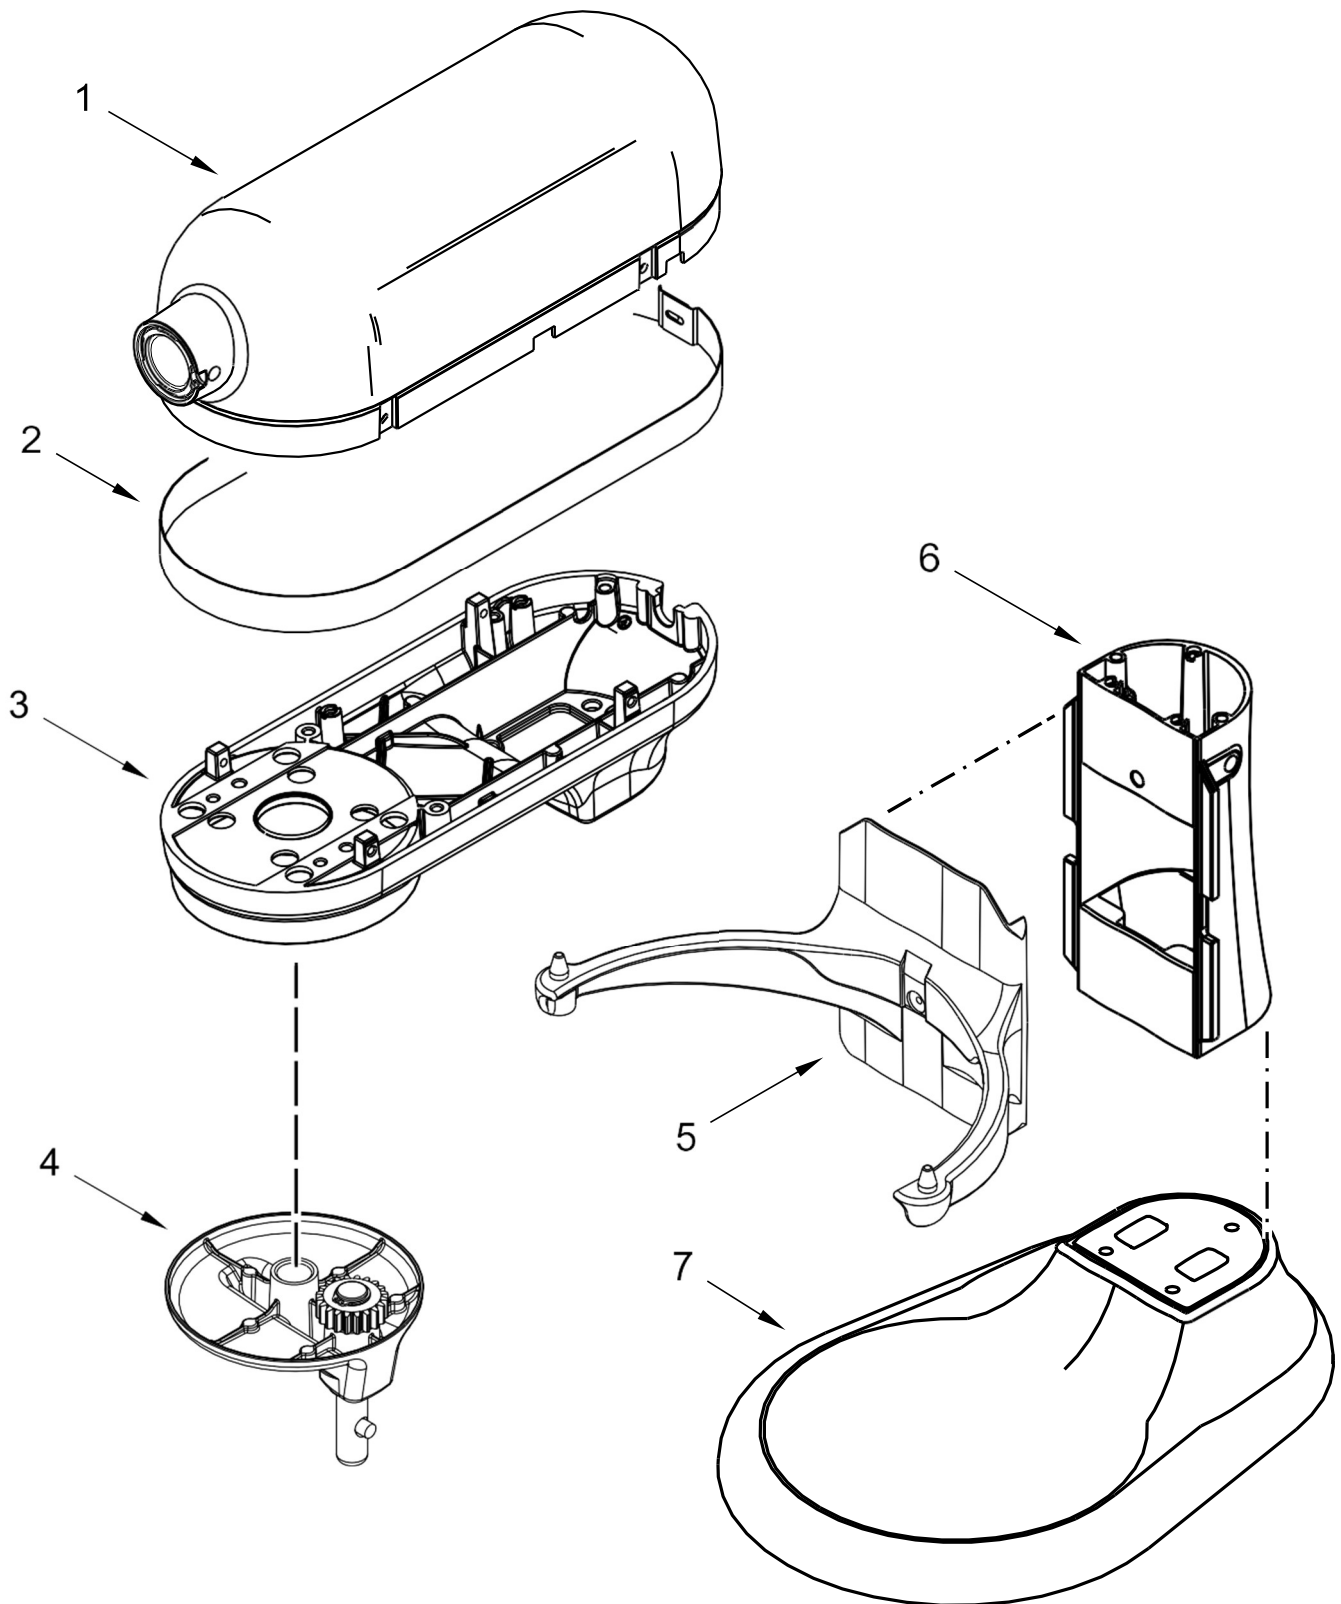

KitchenAid®

**6 QT. STAND MIXER
COSTCO - BOWL LIFT**

MODELS:

KSM6573CWH2 (White)

KSM6573COB2 (Onyx Black)

KSM6573CER2 (Empire Red)

KSM6573CCU2 (Contour Silver)

4KSM6573CWH2 (White)

4KSM6573COB2 (Onyx Black)

4KSM6573CER2 (Empire Red)

4KSM6573CCU2 (Contour Silver)

<u>Illus. No.</u>	<u>Part No.</u>	<u>Description</u>
1		Motor Housing
	9703311	White
	9705296	Onyx Black
	9705300	Empire Red
	W10327951	Contour Silver
2		Trim Band
	W10410026	Dark Platinum
3		Lower Gearcase
	W10234488	White
	W10410012	Onyx Black
	W10410011	Empire Red
	W10410010	Contour Silver

<u>Illus. No.</u>	<u>Part No.</u>	<u>Description</u>
4		Planetary
	W10420628	White
	W10410018	Onyx Black
	W10419426	Empire Red
	W10410016	Contour Silver
5		Bowl Support and Pins
	9707633	White
	9707876	Onyx Black
	9707883	Empire Red
	W10410004	Contour Silver

<u>Illus. No.</u>	<u>Part No.</u>	<u>Description</u>	<u>Illus. No.</u>	<u>Part No.</u>	<u>Description</u>	<u>Illus. No.</u>	<u>Part No.</u>	<u>Description</u>
1		Motor Housing (Refer to Color Variation Parts Page)	8	3400617	Screw	16	9703438	Ring, Retaining
			9	3400814	Screw	17	9706090	Washer
2	9703315	Cover, Attachment Hub	10	W10517938	Motor, 120 Volt Assembly	18	W10234643	Gear, Pinion
3		Trim Band (Refer to Color Variation Parts Page)	11	3400200	Screw	19	9707223	Pin, Retaining
4	W10351843	Screw	12	W10409930	Control Assembly	20	8533910	Washer
5	W10305968	Holder, Control	13	W10234531	Pin, Groove	21	9708191	Shaft, Agitator
6		Lower Gearcase (Refer to Color Variation Parts Page)	14		Cord, Power	22	9703680	Clip, Retaining
				W10234520	White	23		Thumb Screw
7	W10234493	Gear, Ring and Plate Assembly		W10338492	Black		W10417014	Chrome
			15		Planetary Assembly (Refer to Color Variation Parts Page)	24	9704677	Pin, Groove