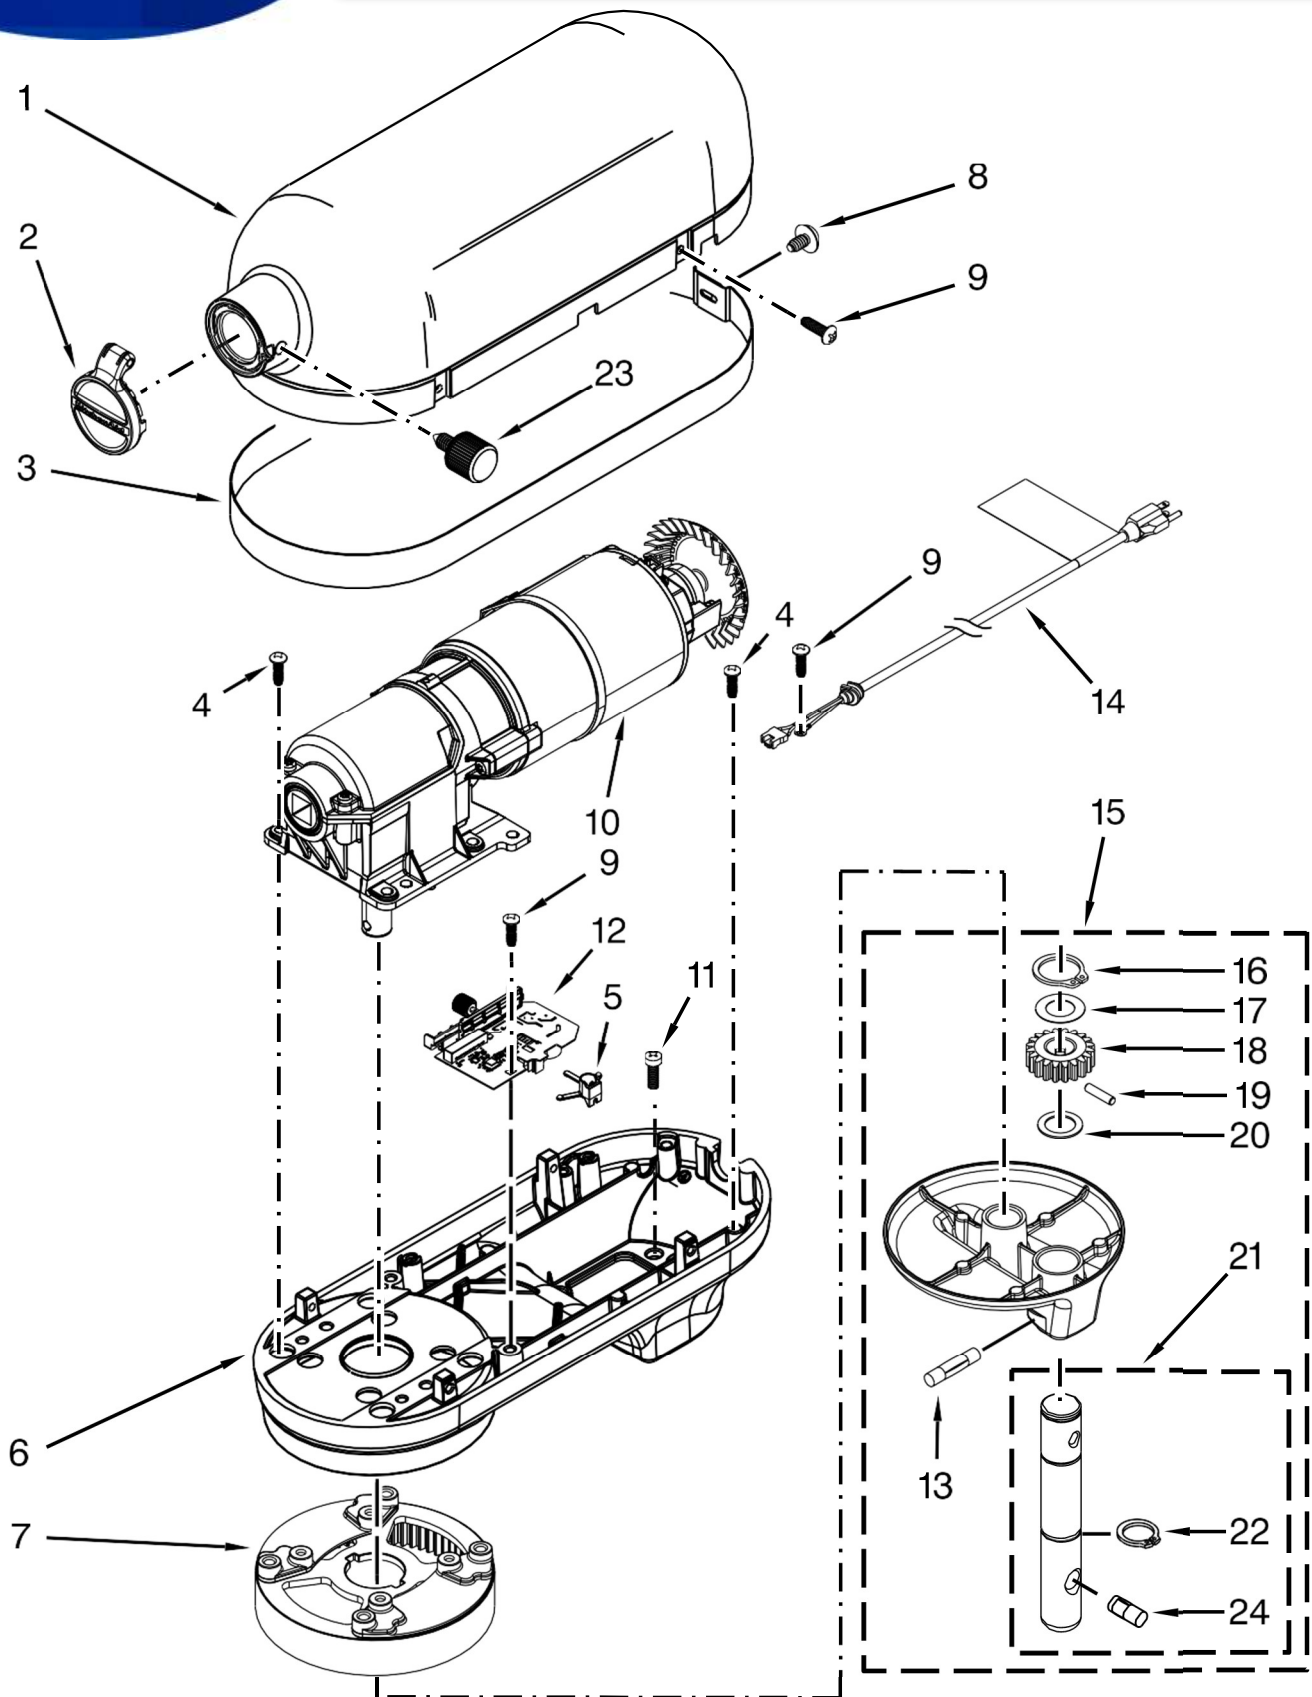

4KSM6573COB2 (Onyx Black)

4KSM6573CER2 (Empire Red)

4KSM6573CCU2 (Contour Silver)

<u>Illus. No.</u>	<u>Part No.</u>	<u>Description</u>
1		Motor Housing
	9703311	White
	9705296	Onyx Black
	9705300	Empire Red
	W10327951	Contour Silver
2		Trim Band
	W10410026	Dark Platinum
3		Lower Gearcase
	W10234488	White
	W10410012	Onyx Black
	W10410011	Empire Red
	W10410010	Contour Silver

<u>Illus. No.</u>	<u>Part No.</u>	<u>Description</u>
4		Planetary
	W10420628	White
	W10410018	Onyx Black
	W10419426	Empire Red
	W10410016	Contour Silver
5		Bowl Support and Pins
	9707633	White
	9707876	Onyx Black
	9707883	Empire Red
	W10410004	Contour Silver

<u>Illus. No.</u>	<u>Part No.</u>	<u>Description</u>
6		Column and Pins
	9703673	White
	9705320	Onyx Black
	9705324	Empire Red
	W10328003	Contour Silver
7		Base and Foot Assembly
	9703690	White
	9705344	Onyx Black
	9705348	Empire Red
	W10328017	Contour Silver

<u>Illus. No.</u>	<u>Part No.</u>	<u>Description</u>	<u>Illus. No.</u>	<u>Part No.</u>	<u>Description</u>	<u>Illus. No.</u>	<u>Part No.</u>	<u>Description</u>
1		Motor Housing (Refer to Color Variation Parts Page)	8	3400617	Screw	16	9703438	Ring, Retaining
			9	3400814	Screw	17	9706090	Washer
2	9703315	Cover, Attachment Hub	10	W10517938	Motor, 120 Volt Assembly	18	W10234643	Gear, Pinion
3		Trim Band (Refer to Color Variation Parts Page)	11	3400200	Screw	19	9707223	Pin, Retaining
4	W10351843	Screw	12	W10409930	Control Assembly	20	8533910	Washer
5	W10305968	Holder, Control	13	W10234531	Pin, Groove	21	9708191	Shaft, Agitator
6		Lower Gearcase (Refer to Color Variation Parts Page)	14		Cord, Power	22	9703680	Clip, Retaining
				W10234520	White	23		Thumb Screw
7	W10234493	Gear, Ring and Plate Assembly		W10338492	Black		W10417014	Chrome
			15		Planetary Assembly (Refer to Color Variation Parts Page)	24	9704677	Pin, Groove