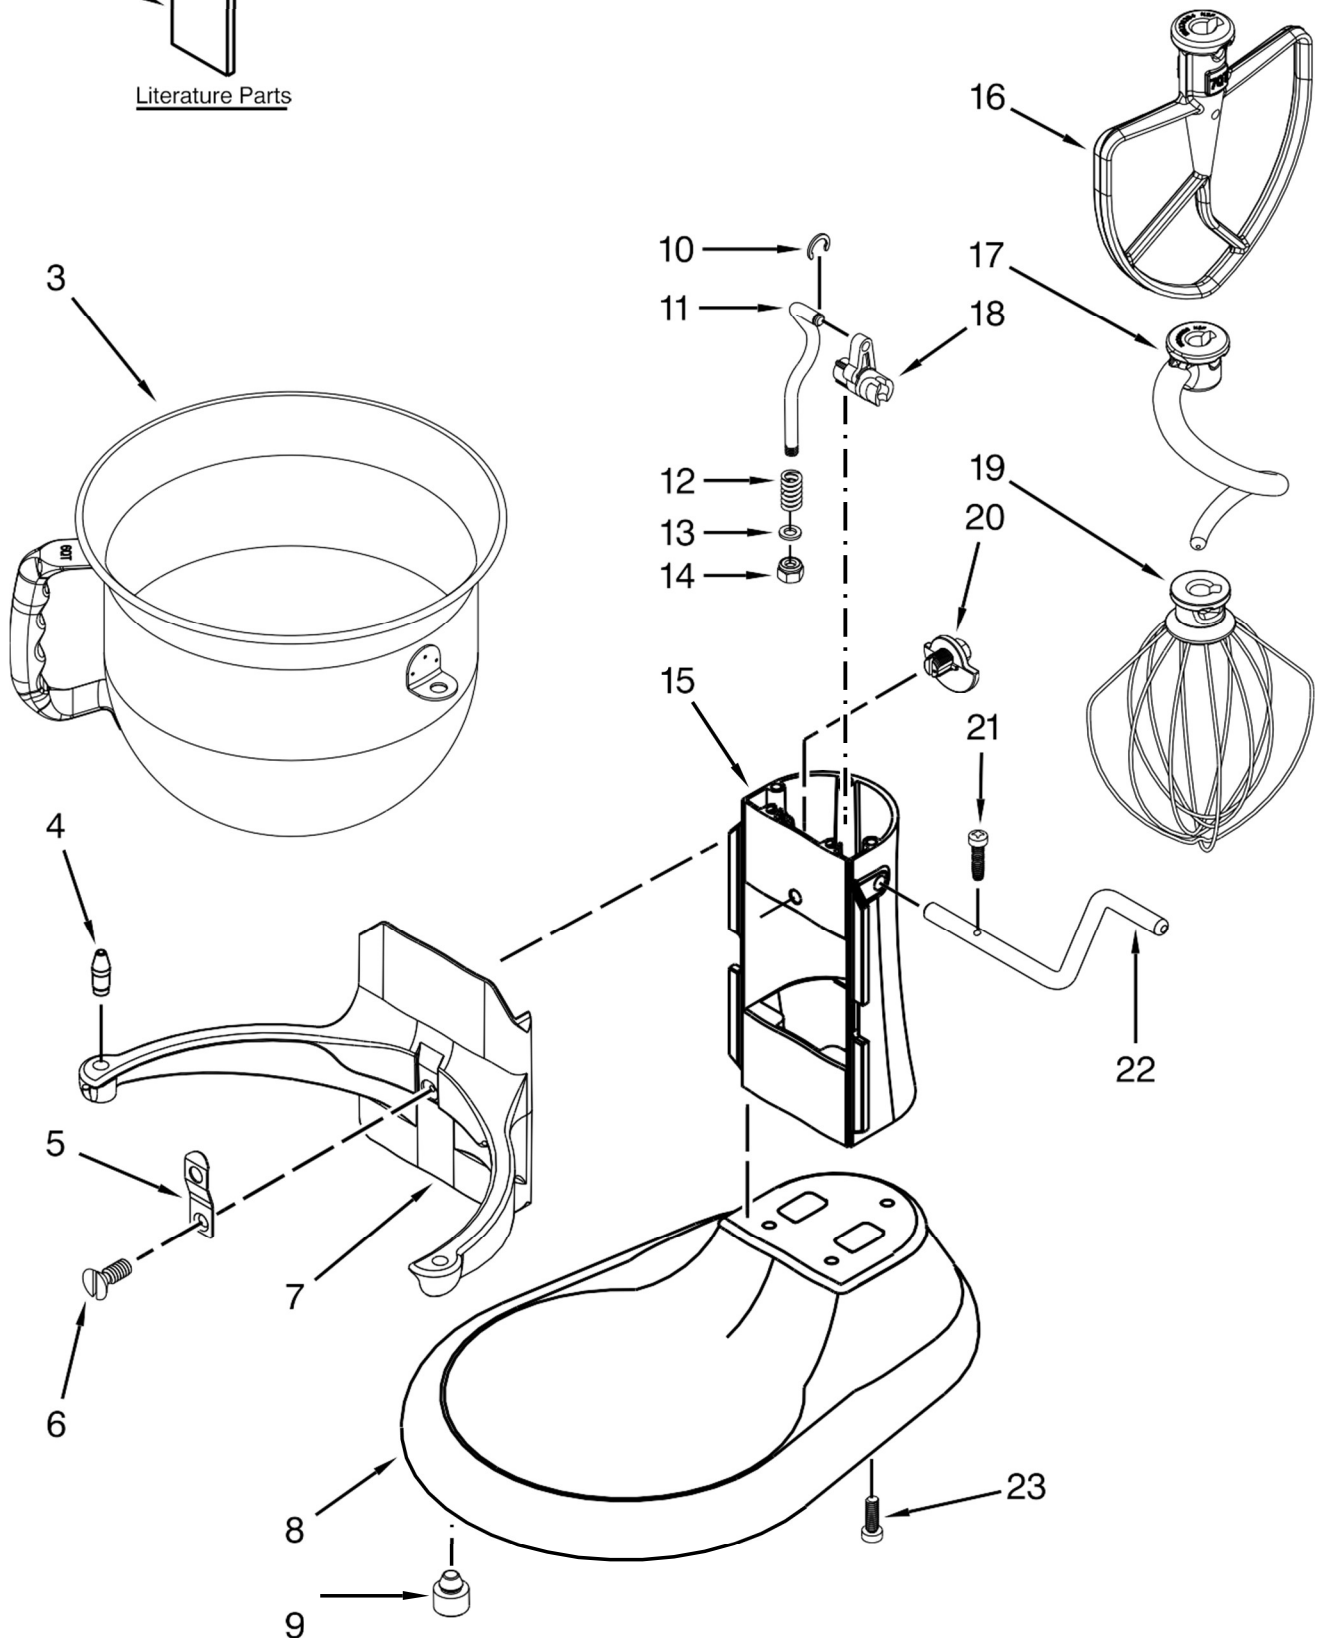

1

Literature Parts

BATIDORA 4KSM6573CER2

<u>Illus.</u> <u>No.</u>	<u>Part No.</u>	<u>Description</u>	<u>Illus.</u> <u>No.</u>	<u>Part No.</u>	<u>Description</u>	<u>Illus.</u> <u>No.</u>	<u>Part No.</u>	<u>Description</u>
1		Literature Parts	9	9708649	Foot	20	9703426	Cam, Adjusting
	W10410027	Use and Care Guide, U.S.	10	9703307	Ring, Retaining	21	3400863	Screw
3	W10177650	Bowl, 6 Qt.	11	9706787	Rod, Bowl Lift	22	9706788	Handle, Bowl Lift
4	240185	Pin, Retaining Bowl	12	9237	Spring, Lift Rod	23	3400200	Screw
5	9703474	Clip, Bowl Retainer	13	9703439	Washer			
6	3400018	Screw	14	8533907	Nut			
7		Bowl Support and Pins (Refer to Color Variation Parts Page)	15		Column and Pins (Refer to Color Variation Parts Page)			
			16	W10401173	Beater, Flat			
8		Base and Foot Assembly (Refer to Color Variation Parts Page)	17	W10335442	Hook, Dough			
			18	9706885	Arm, Bowl Lift			
			19	9704309	Whip, Wire