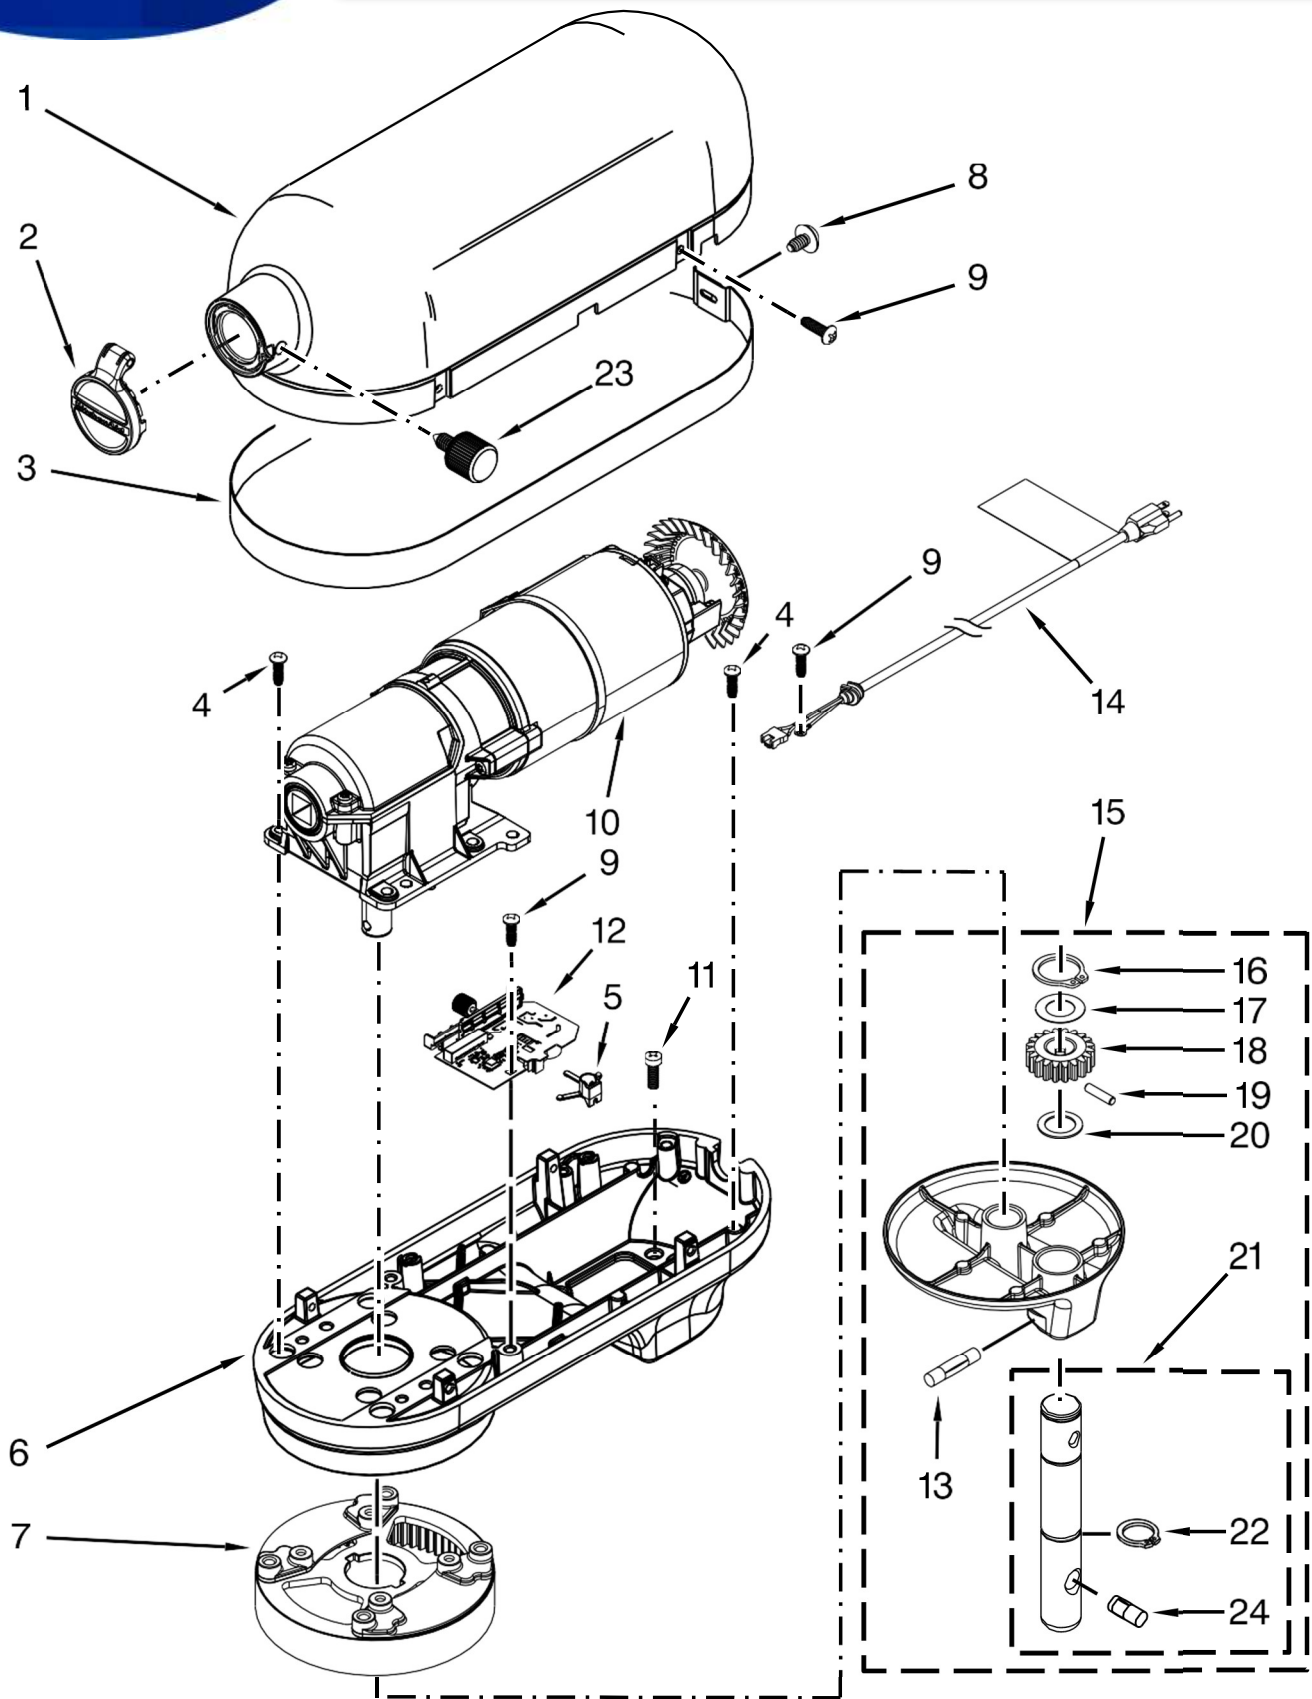

<u>Illus. No.</u>	<u>Part No.</u>	<u>Description</u>	<u>Illus. No.</u>	<u>Part No.</u>	<u>Description</u>	<u>Illus. No.</u>	<u>Part No.</u>	<u>Description</u>
1		Motor Housing (Refer to Color Variation Parts Page)	8	3400617	Screw	16	9703438	Ring, Retaining
			9	3400814	Screw	17	9706090	Washer
2	9703315	Cover, Attachment Hub	10	W10517938	Motor, 120 Volt Assembly	18	W10234643	Gear, Pinion
3		Trim Band (Refer to Color Variation Parts Page)	11	3400200	Screw	19	9707223	Pin, Retaining
4	W10351843	Screw	12	W10409930	Control Assembly	20	8533910	Washer
5	W10305968	Holder, Control	13	W10234531	Pin, Groove	21	9708191	Shaft, Agitator
6		Lower Gearcase (Refer to Color Variation Parts Page)	14		Cord, Power	22	9703680	Clip, Retaining
7	W10234493	Gear, Ring and Plate Assembly		W10234520	White	23		Thumb Screw
				W10338492	Black	24	W10417014	Chrome
			15		Planetary Assembly (Refer to Color Variation Parts Page)		9704677	Pin, Groove

1

Literature Parts

<u>Illus. No.</u>	<u>Part No.</u>	<u>Description</u>	<u>Illus. No.</u>	<u>Part No.</u>	<u>Description</u>	<u>Illus. No.</u>	<u>Part No.</u>	<u>Description</u>
1		Literature Parts	9	9708649	Foot	20	9703426	Cam, Adjusting
	W10410027	Use and Care Guide, U.S.	10	9703307	Ring, Retaining	21	3400863	Screw
3	W10177650	Bowl, 6 Qt.	11	9706787	Rod, Bowl Lift	22	9706788	Handle, Bowl Lift
4	240185	Pin, Retaining Bowl	12	9237	Spring, Lift Rod	23	3400200	Screw
5	9703474	Clip, Bowl Retainer	13	9703439	Washer			
6	3400018	Screw	14	8533907	Nut			
7		Bowl Support and Pins	15		Column and Pins			
		(Refer to Color Variation Parts Page)			(Refer to Color Variation Parts Page)			
8		Base and Foot Assembly	16	W10401173	Beater, Flat			
		(Refer to Color Variation Parts Page)	17	W10335442	Hook, Dough			
			18	9706885	Arm, Bowl Lift			
			19	9704309	Whip, Wire			