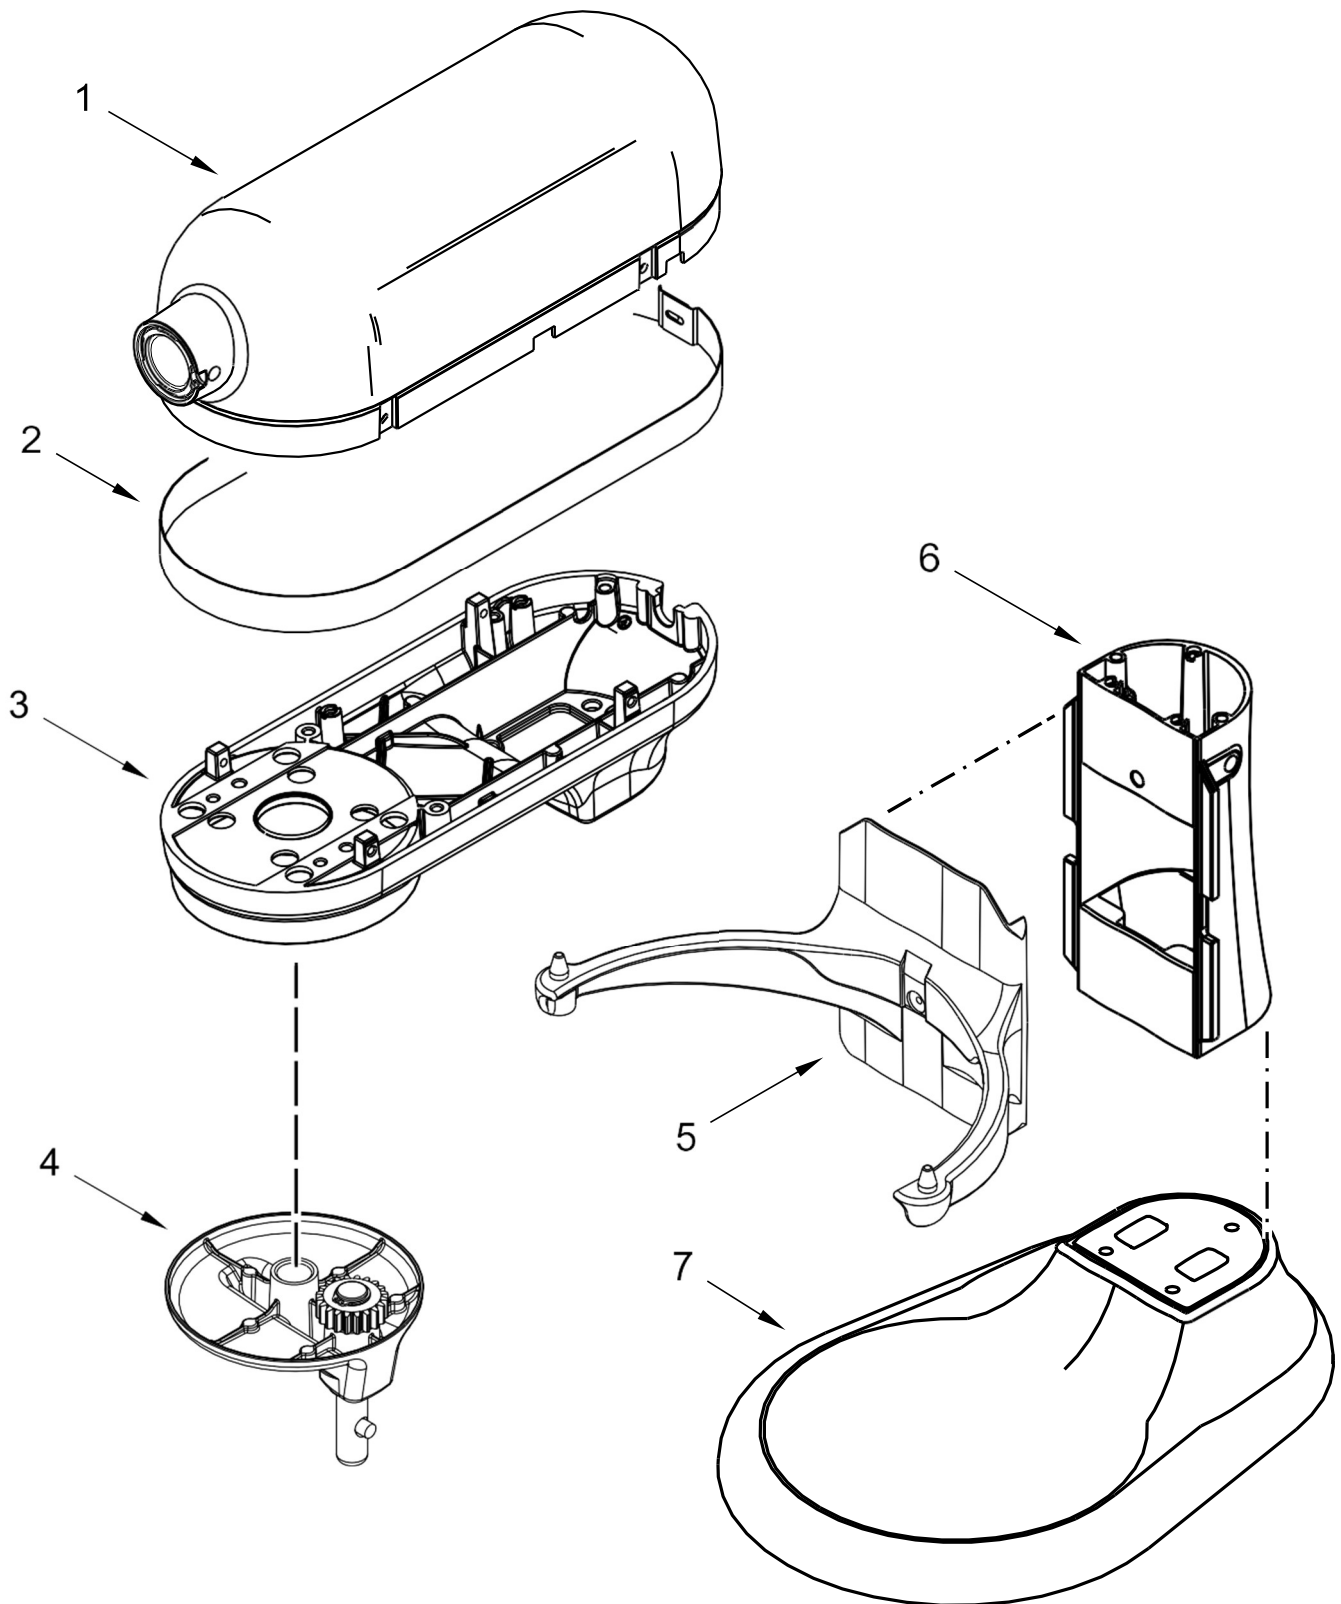

**KitchenAid®**

**6 QT. STAND MIXER  
COSTCO - BOWL LIFT**

**MODELS:**

KSM6573CWH2 (White)

KSM6573COB2 (Onyx Black)

KSM6573CER2 (Empire Red)

KSM6573CCU2 (Contour Silver)

4KSM6573CWH2 (White)

4KSM6573COB2 (Onyx Black)

4KSM6573CER2 (Empire Red)

4KSM6573CCU2 (Contour Silver)

<u>Illus. No.</u>	<u>Part No.</u>	<u>Description</u>
1		Motor Housing
	9703311	White
	9705296	Onyx Black
	9705300	Empire Red
	W10327951	Contour Silver
2		Trim Band
	W10410026	Dark Platinum
3		Lower Gearcase
	W10234488	White
	W10410012	Onyx Black
	W10410011	Empire Red
	W10410010	Contour Silver

<u>Illus. No.</u>	<u>Part No.</u>	<u>Description</u>
4		Planetary
	W10420628	White
	W10410018	Onyx Black
	W10419426	Empire Red
	W10410016	Contour Silver
5		Bowl Support and Pins
	9707633	White
	9707876	Onyx Black
	9707883	Empire Red
	W10410004	Contour Silver

<u>Illus. No.</u>	<u>Part No.</u>	<u>Description</u>	<u>Illus. No.</u>	<u>Part No.</u>	<u>Description</u>	<u>Illus. No.</u>	<u>Part No.</u>	<u>Description</u>
1		Motor Housing (Refer to Color Variation Parts Page)	8	3400617	Screw	16	9703438	Ring, Retaining
			9	3400814	Screw	17	9706090	Washer
2	9703315	Cover, Attachment Hub	10	W10517938	Motor, 120 Volt Assembly	18	W10234643	Gear, Pinion
3		Trim Band (Refer to Color Variation Parts Page)	11	3400200	Screw	19	9707223	Pin, Retaining
4	W10351843	Screw	12	W10409930	Control Assembly	20	8533910	Washer
5	W10305968	Holder, Control	13	W10234531	Pin, Groove	21	9708191	Shaft, Agitator
6		Lower Gearcase (Refer to Color Variation Parts Page)	14		Cord, Power	22	9703680	Clip, Retaining
				W10234520	White	23		Thumb Screw
7	W10234493	Gear, Ring and Plate Assembly		W10338492	Black		W10417014	Chrome
			15		Planetary Assembly (Refer to Color Variation Parts Page)	24	9704677	Pin, Groove