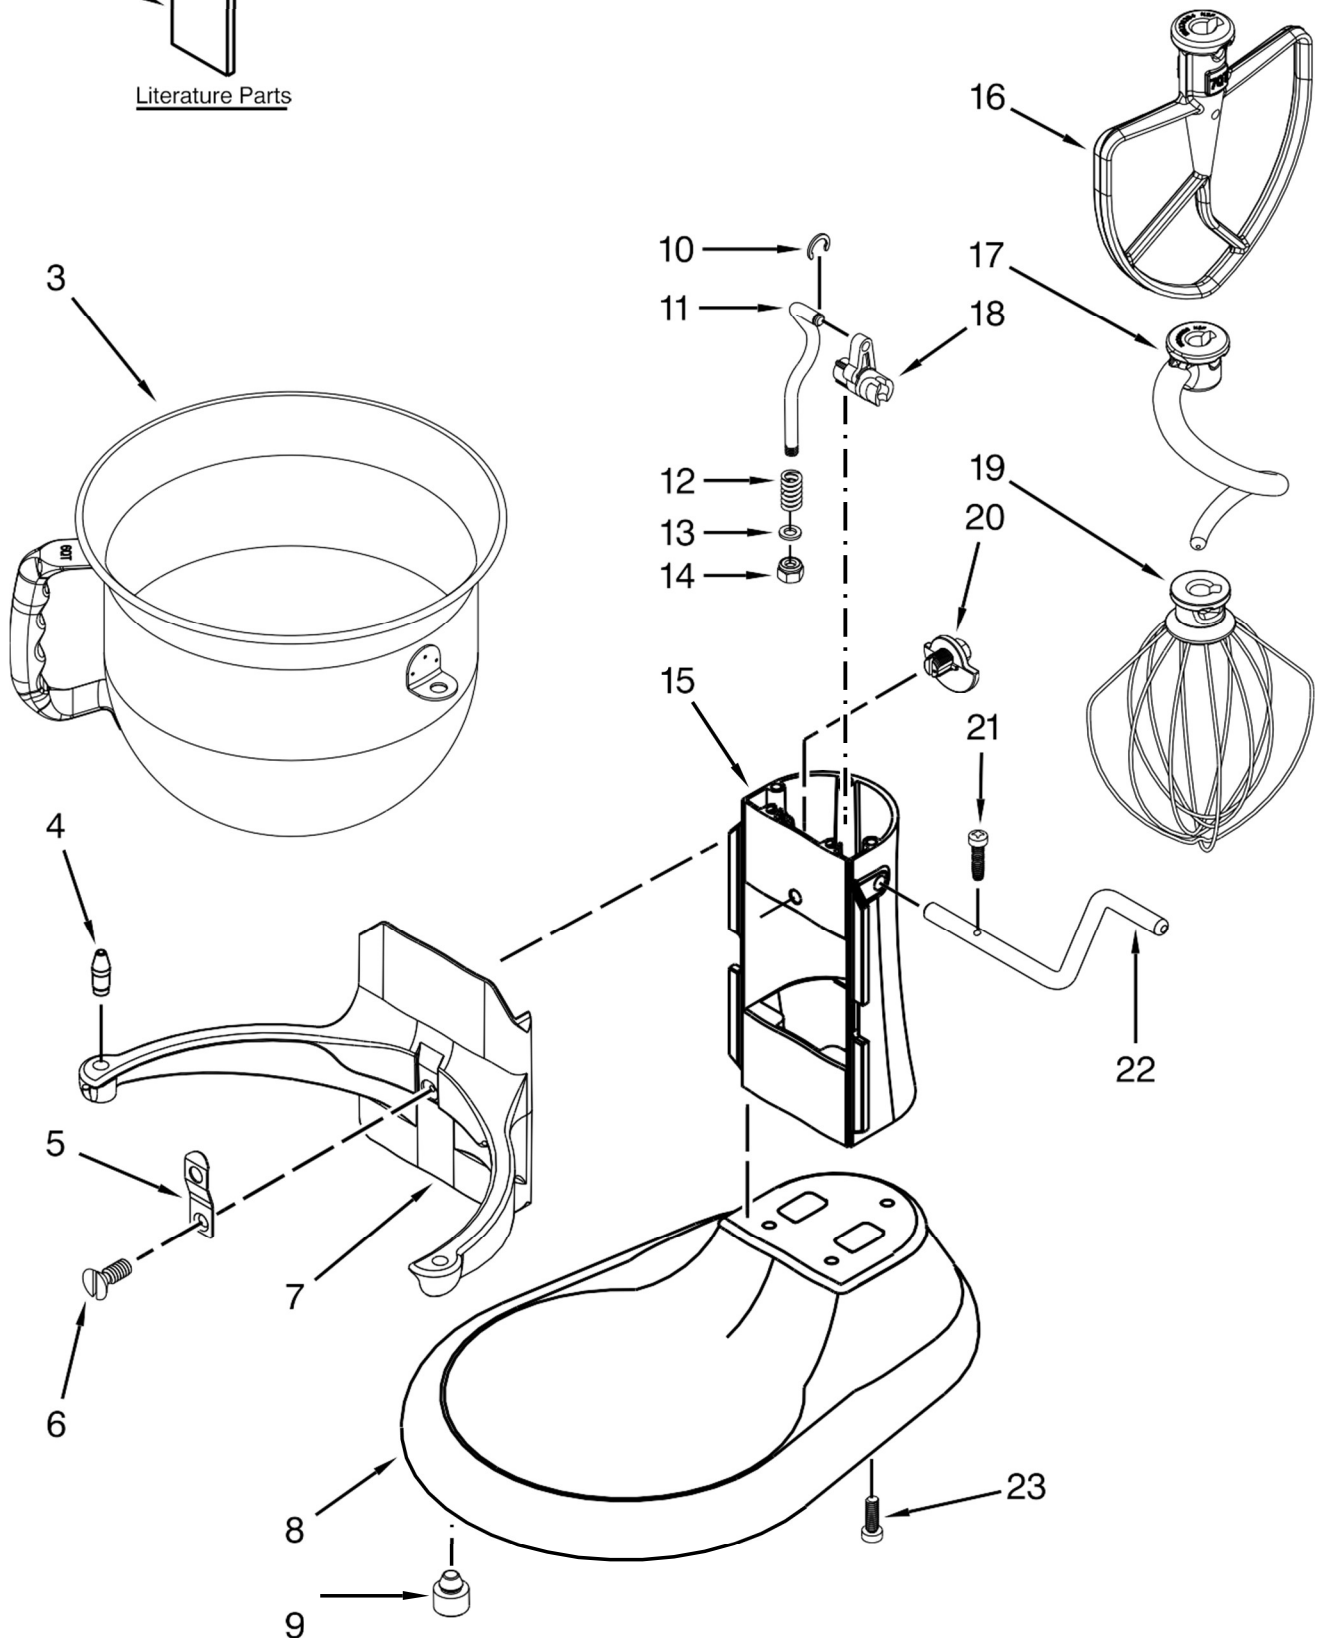

1

Literature Parts

BATIDORA 4KSM6573CWH2

<u>Illus.</u> <u>No.</u>	<u>Part No.</u>	<u>Description</u>	<u>Illus.</u> <u>No.</u>	<u>Part No.</u>	<u>Description</u>	<u>Illus.</u> <u>No.</u>	<u>Part No.</u>	<u>Description</u>
1		Literature Parts	9	9708649	Foot	20	9703426	Cam, Adjusting
	W10410027	Use and Care Guide, U.S.	10	9703307	Ring, Retaining	21	3400863	Screw
3	W10177650	Bowl, 6 Qt.	11	9706787	Rod, Bowl Lift	22	9706788	Handle, Bowl Lift
4	240185	Pin, Retaining Bowl	12	9237	Spring, Lift Rod	23	3400200	Screw
5	9703474	Clip, Bowl Retainer	13	9703439	Washer			
6	3400018	Screw	14	8533907	Nut			
7		Bowl Support and Pins (Refer to Color Variation Parts Page)	15		Column and Pins (Refer to Color Variation Parts Page)			
8		Base and Foot Assembly (Refer to Color Variation Parts Page)	16	W10401173	Beater, Flat			
			17	W10335442	Hook, Dough			
			18	9706885	Arm, Bowl Lift			
			19	9704309	Whip, Wire