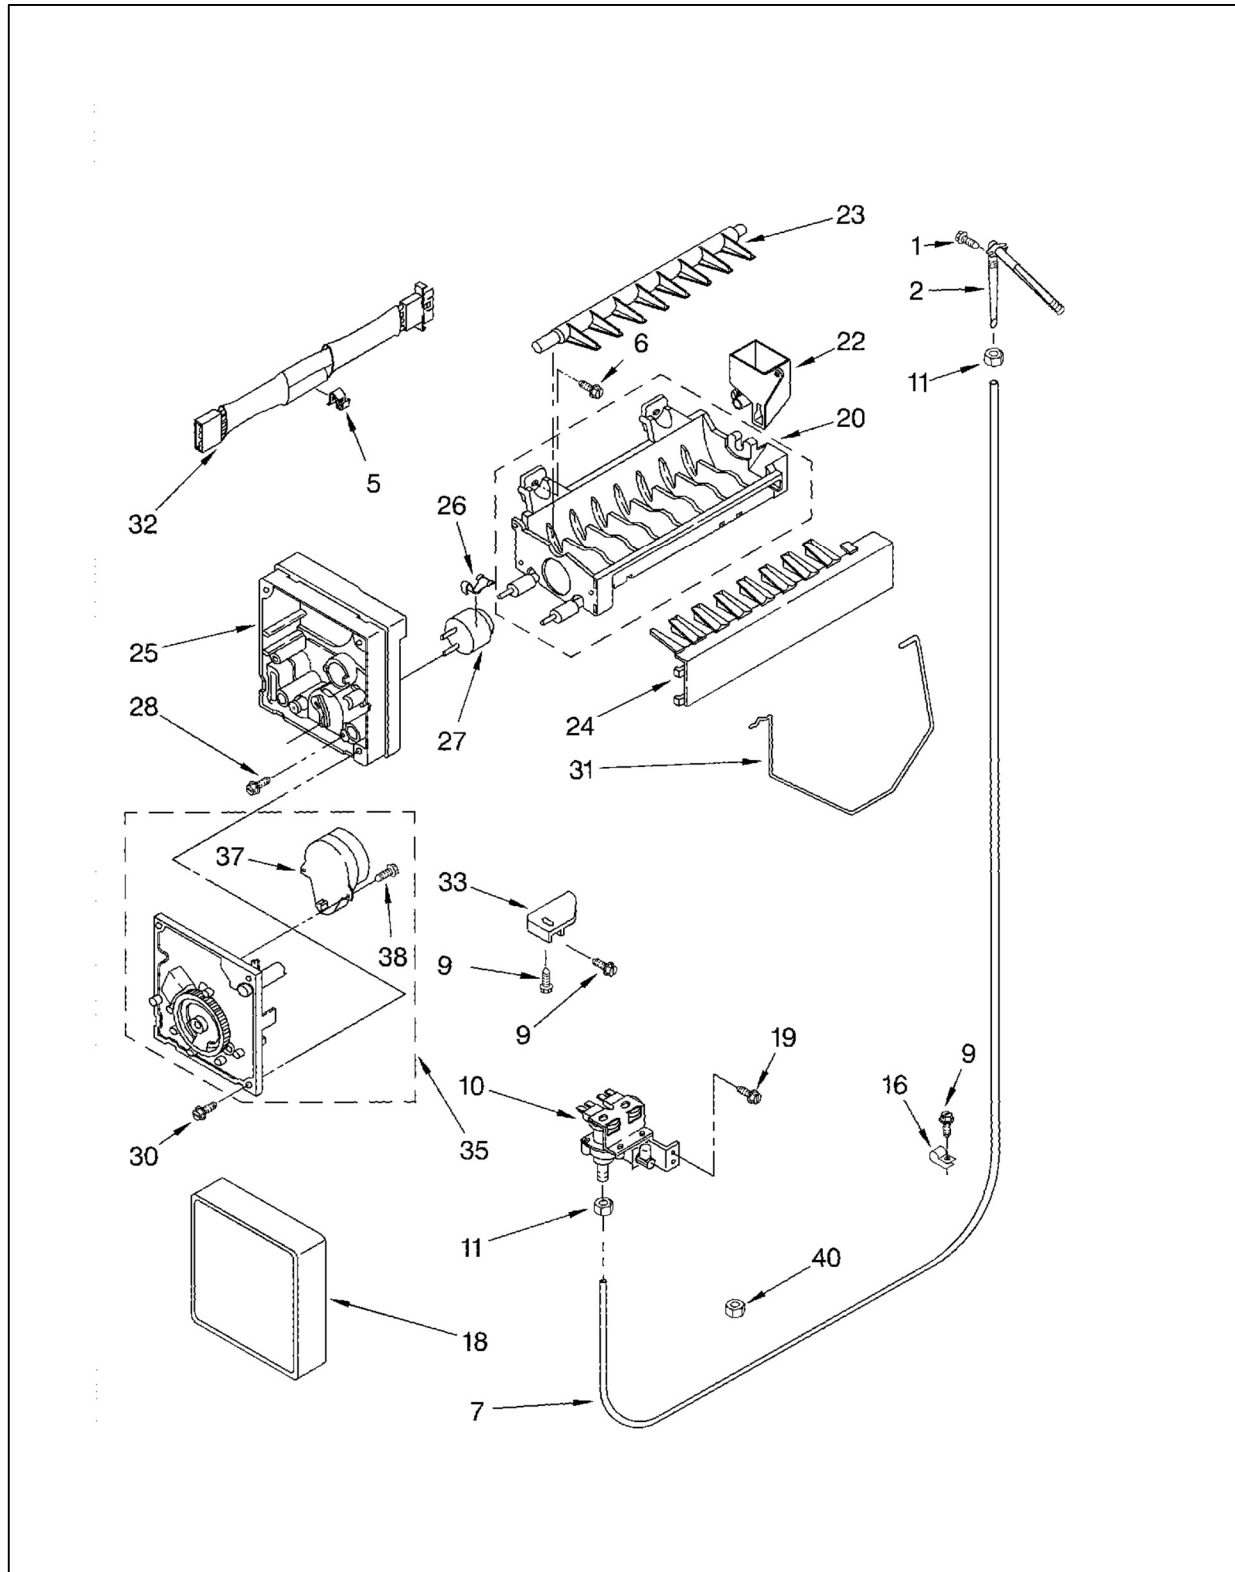

Marca		Whirlpool	
Whirlpool		20 Ft³	
Color		Bianco	
R	Descripción	C	7ED0GTQXKQ00
e		a	
f		n	
		t	
CABINET			
2	Front Roller (2)	2	2174748
3	Screw	1	3400517
4	Roller (Rear) (2)	2	2196236
5	Screw	1	489427
6	Door Closer, Lower Cam (2)	2	2155311
7	Screw	1	489483
8	Clip, Grille	1	2155013
9	Hinge, Top FC	1	2203770
10	Hinge, Top RC	1	2203771
11	Hinge Cover-FC (White)	1	2203407W
12	Screw	1	8281149
13	Hinge Bottom (2)	2	2217075
14	Screw	1	489497
15	Spacer, Hinge	1	2209697
16	Filler, Wrapper (White)	1	2196094
17	Grille (White)	1	2198469W
18	Screw	1	489478
19	Screw	1	489084
20	Clamp	1	489385
21	Screw	1	489464
22	Drain Ferrule	1	940139
23	Extension Tube	1	1108438
24	Clip, Drain Tube	1	1108439
25	Hinge Cover-RC (White)	1	2203408W
26	Clamp, Service Cord	1	549193
27	Cover, Unit	1	2204202
29	Screw	1	8281227
REFRIGERATOR LINER			
2	Escutcheon, Meat Pan Control	1	2194744
3	Slide, Meat Pan Control	1	2182757
4	Reservoir	1	2209687
6	Shelf Ladder (2)	2	2206270
7	Screw (6)	6	487539
8	Stud	1	2196483
9	Stud	1	2196485
10	Louver	1	2182147