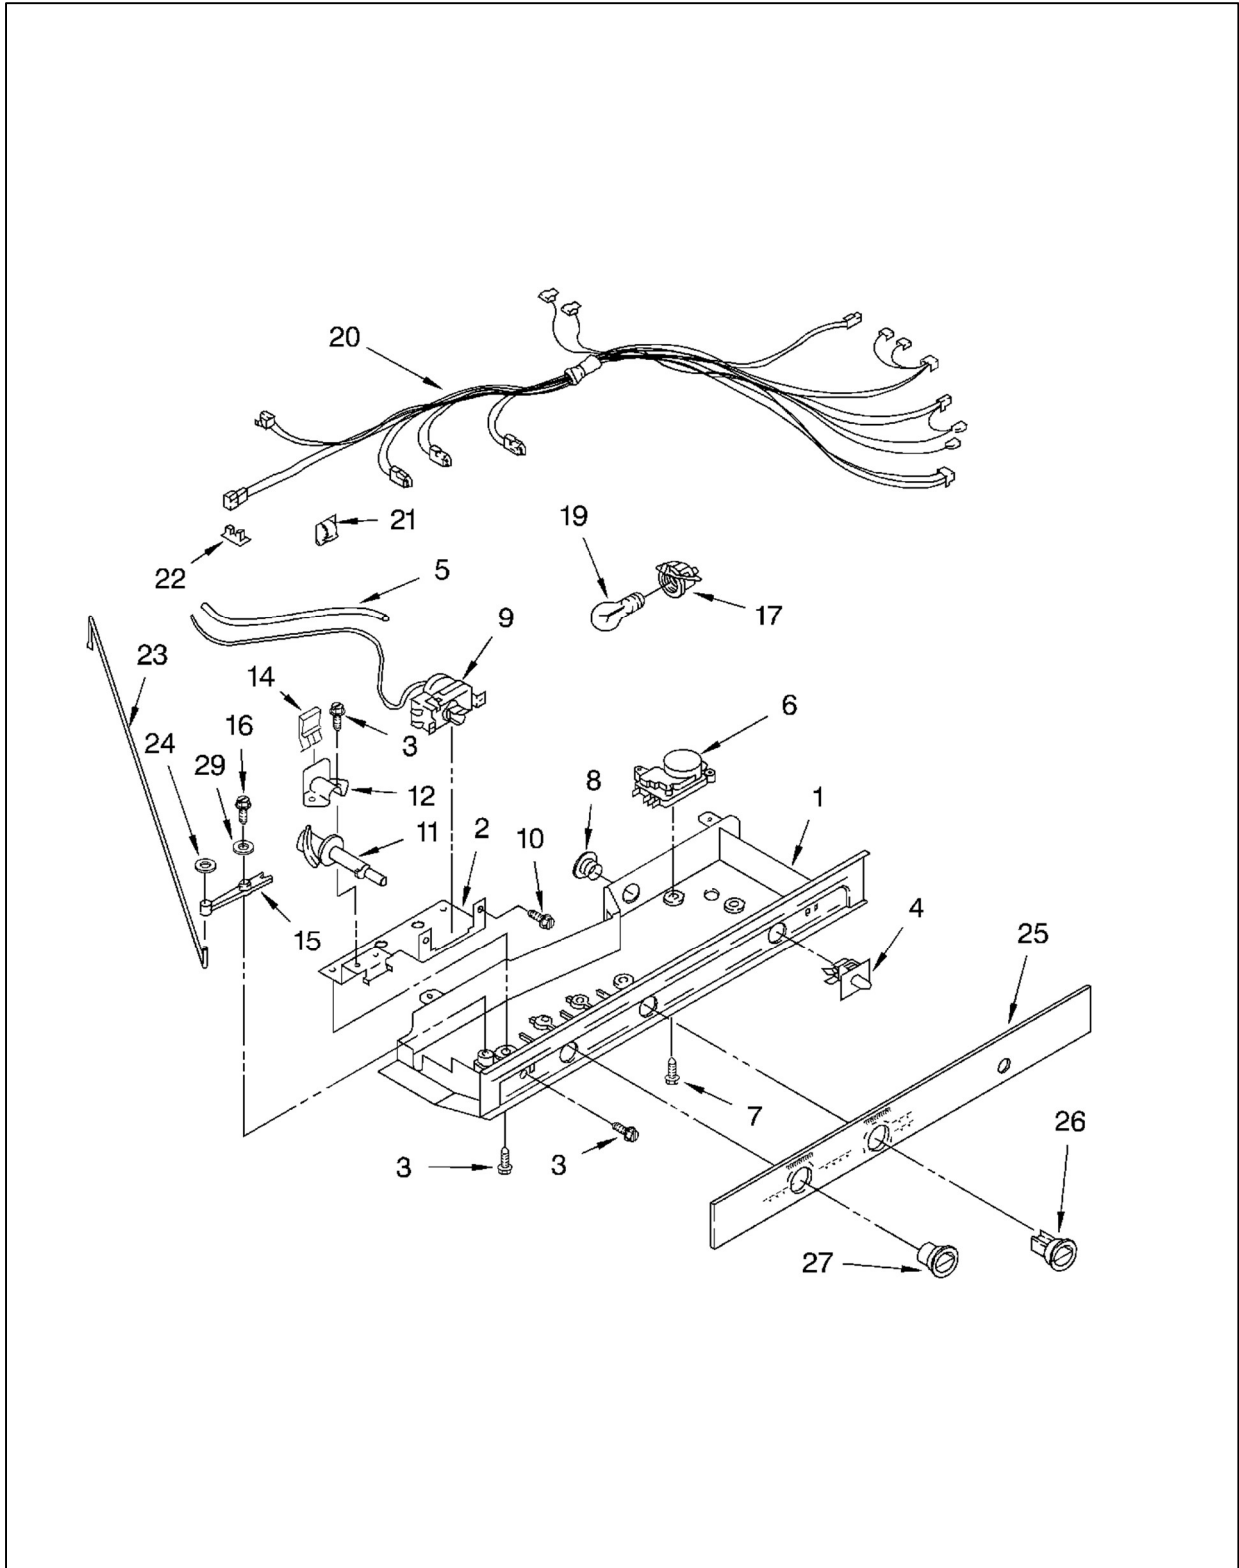

Marca		Whirlpool	
Whirlpool		20 Ft³	
Color		Bianco	
R	Descripción	C	7ED0GTQXKQ00
e		a	
f		n	
		t	
CABINET			
2	Front Roller (2)	2	2174748
3	Screw	1	3400517
4	Roller (Rear) (2)	2	2196236
5	Screw	1	489427
6	Door Closer, Lower Cam (2)	2	2155311
7	Screw	1	489483
8	Clip, Grille	1	2155013
9	Hinge, Top FC	1	2203770
10	Hinge, Top RC	1	2203771
11	Hinge Cover-FC (White)	1	2203407W
12	Screw	1	8281149
13	Hinge Bottom (2)	2	2217075
14	Screw	1	489497
15	Spacer, Hinge	1	2209697
16	Filler, Wrapper (White)	1	2196094
17	Grille (White)	1	2198469W
18	Screw	1	489478
19	Screw	1	489084
20	Clamp	1	489385
21	Screw	1	489464
22	Drain Ferrule	1	940139
23	Extension Tube	1	1108438
24	Clip, Drain Tube	1	1108439
25	Hinge Cover-RC (White)	1	2203408W
26	Clamp, Service Cord	1	549193
27	Cover, Unit	1	2204202
29	Screw	1	8281227
REFRIGERATOR LINER			
2	Escutcheon, Meat Pan Control	1	2194744
3	Slide, Meat Pan Control	1	2182757
4	Reservoir	1	2209687
6	Shelf Ladder (2)	2	2206270
7	Screw (6)	6	487539
8	Stud	1	2196483
9	Stud	1	2196485
10	Louver	1	2182147