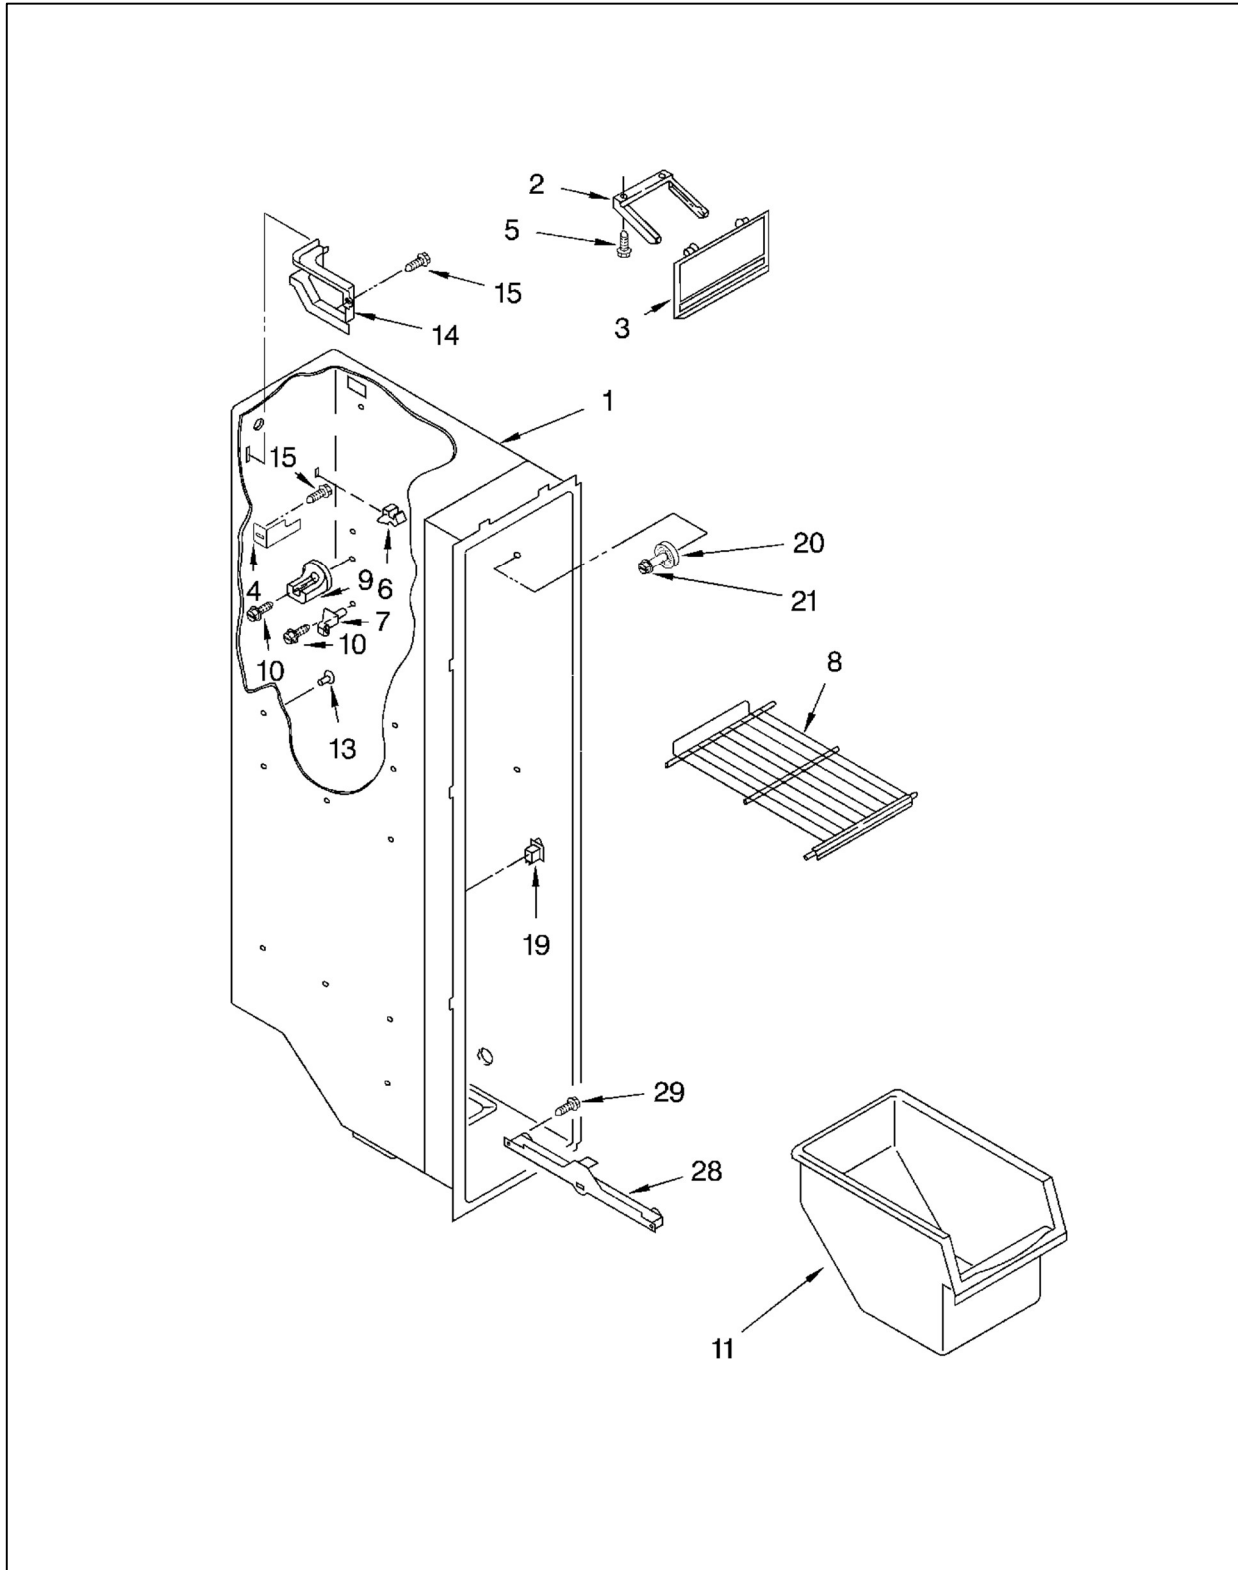

REFRIGERADOR 7ED0GTQXKQ00