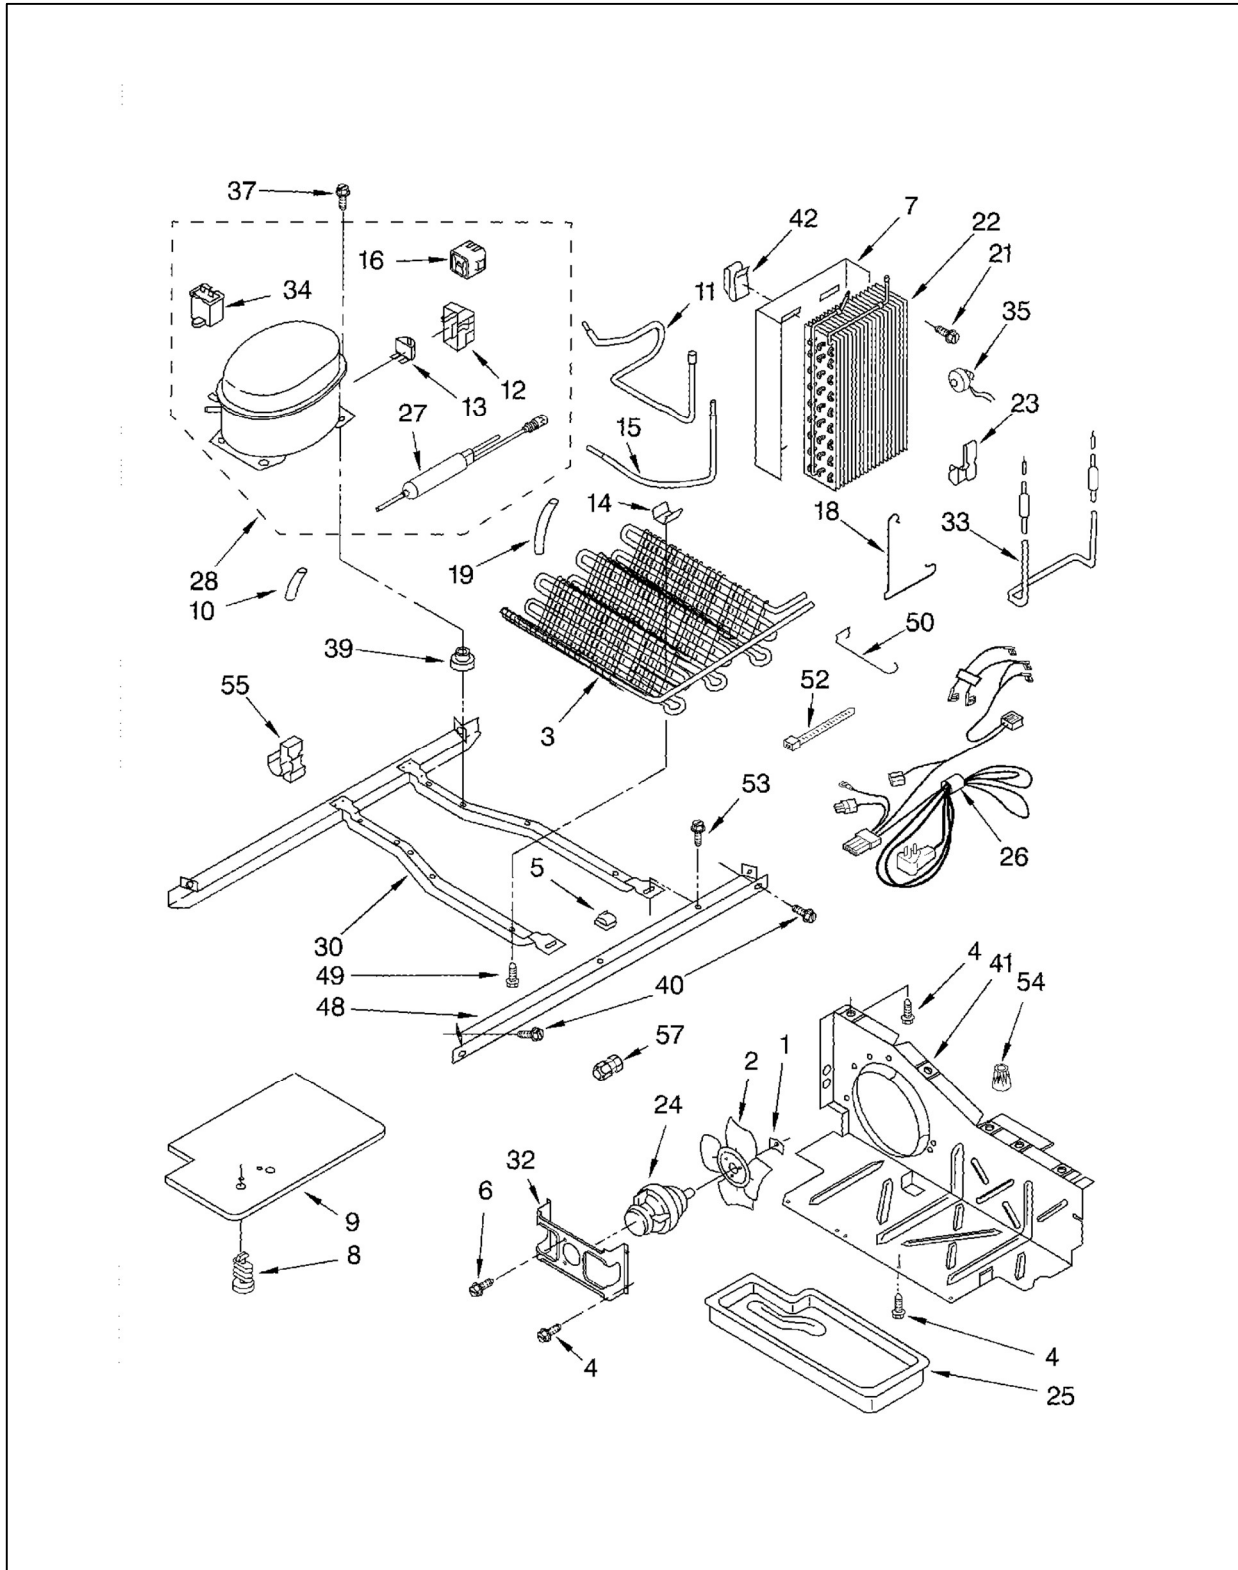

BENITO JUÁREZ #1500 GPE ZITON, CD. GUADALUPE NUEVO LEÓN TEL: 8183377999 Y 49
HORARIOS: LUNES A VIERNES 8:30 A 6:00 PM Y SÁBADOS DE 8:30 A 2:00 PM

www.denek.com