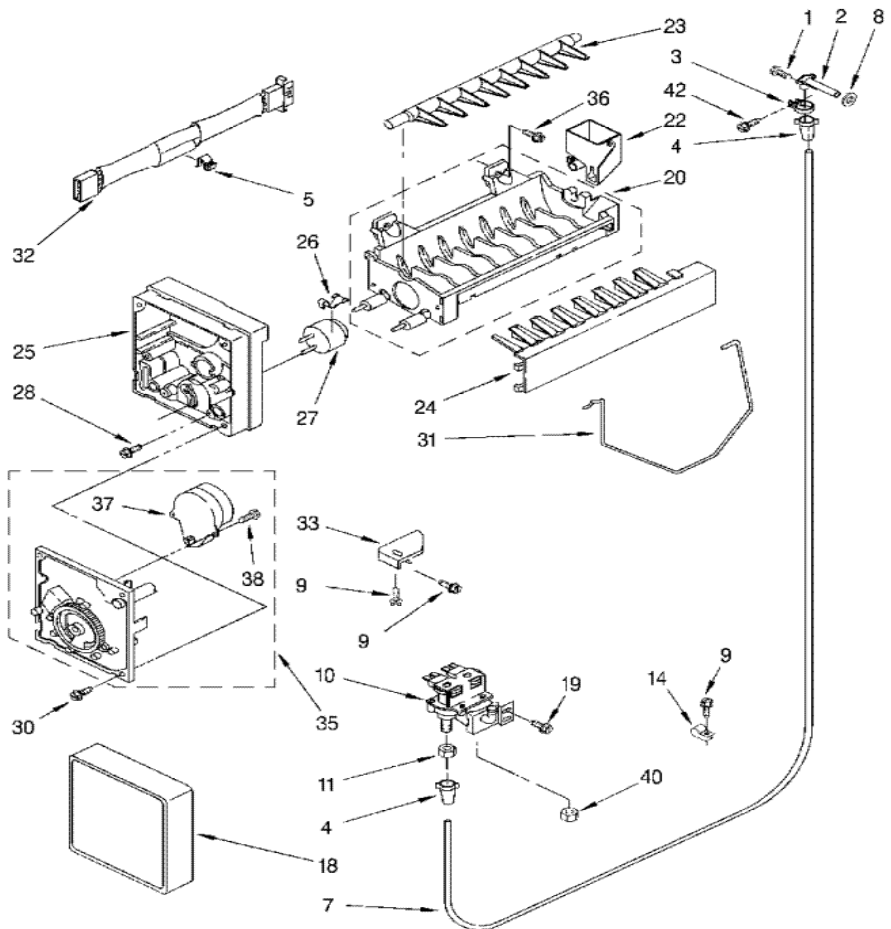

7ED27DQXDN01 ICEMAKER