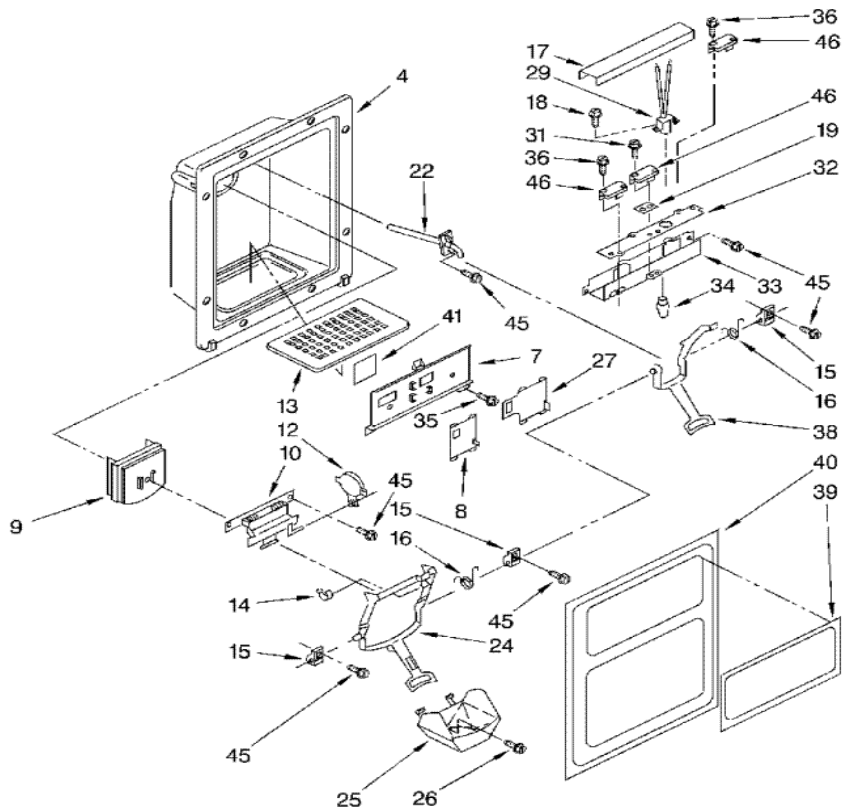

7ED27DQXDN01 DISPENSADOR