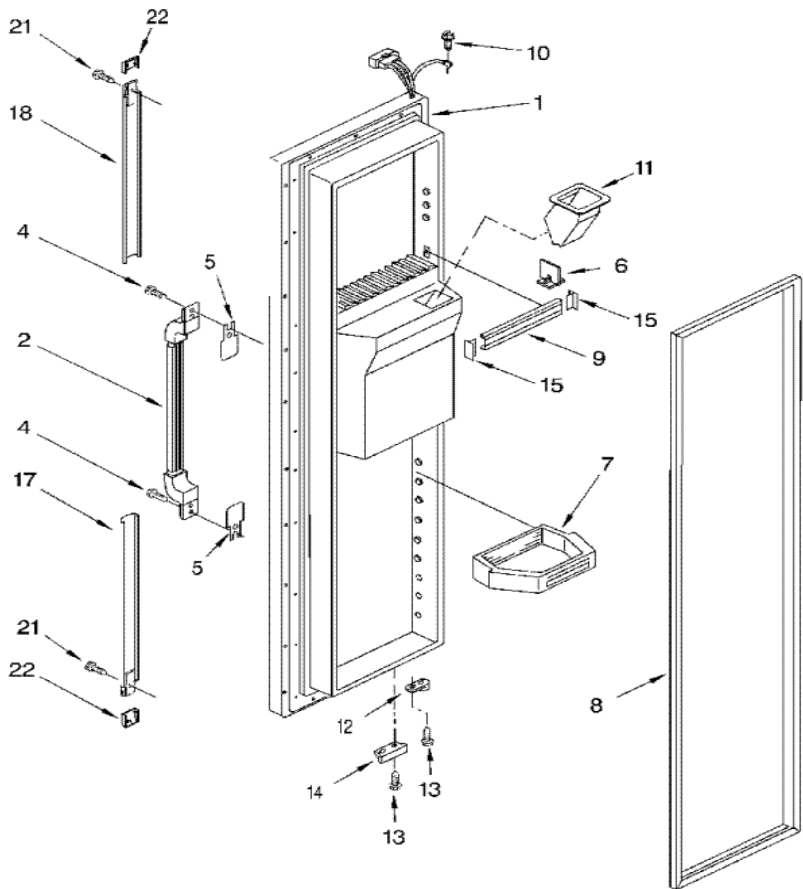

7ED27DQXDN01 PUERTA CONGELADOR