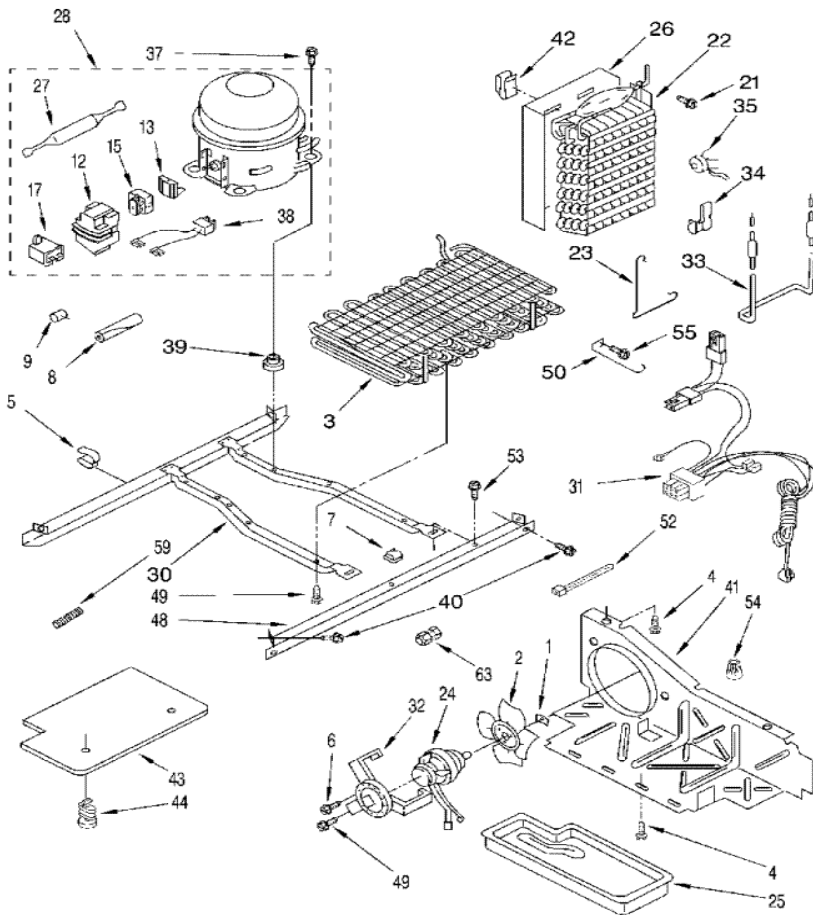

Distribuidor Autorizado

SurteRápido.com

Venta de Refacciones
Electrodomesticas

7ED27DQXDN01 COMPRESOR