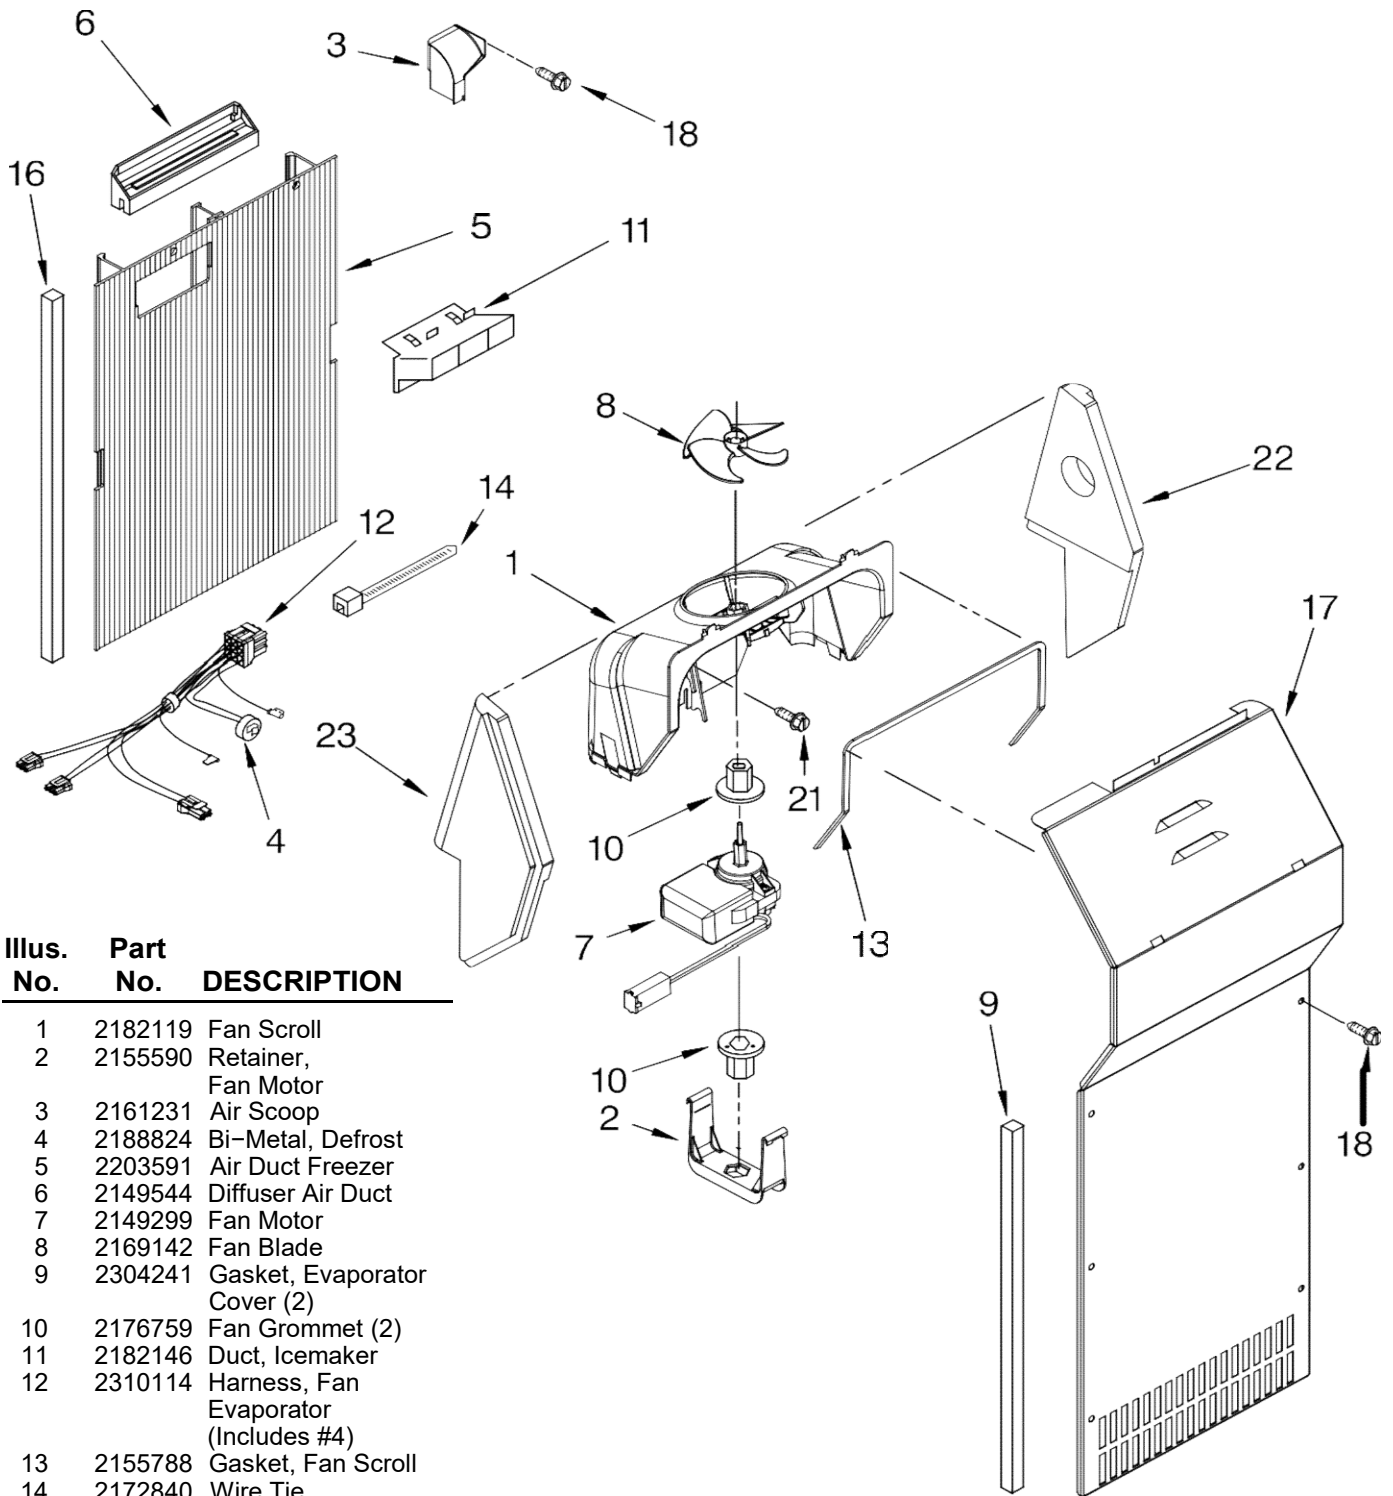

Illus. No.	Part No.	DESCRIPTION
49	8281232	Screw
50	1105612	Guard, Fan
52	2172840	Strap
53	489427	Screw
55	488649	Screw
63	2209709	Union

Following Parts Not Illustrated and Optional Parts Not Included

978025	Valve, Access (1/4")
978026	Valve, Access (5/16")
978027	Valve, Access (3/8")
978028	Valve, Access (1/2")
978029	Valve, Access (5/8")
978030	Valve, Access (3/4")
876764	Valve, Access (3/16")

REFRIGERANT CHARGE

5.0 oz.
(R-134A)

Illus. No.	Part No.	DESCRIPTION
1	2182119	Fan Scroll
2	2155590	Retainer, Fan Motor
3	2161231	Air Scoop
4	2188824	Bi-Metal, Defrost
5	2203591	Air Duct Freezer
6	2149544	Diffuser Air Duct
7	2149299	Fan Motor
8	2169142	Fan Blade
9	2304241	Gasket, Evaporator Cover (2)
10	2176759	Fan Grommet (2)
11	2182146	Duct, Icemaker
12	2310114	Harness, Fan Evaporator (Includes #4)
13	2155788	Gasket, Fan Scroll
14	2172840	Wire Tie
16	2203875	Gasket
17	2203840	Cover, Evaporator (Includes #9)
18	8281159	Screw (6)
21	489478	Screw
22	2203595	Support, R.S
23	2203596	Support, L.S