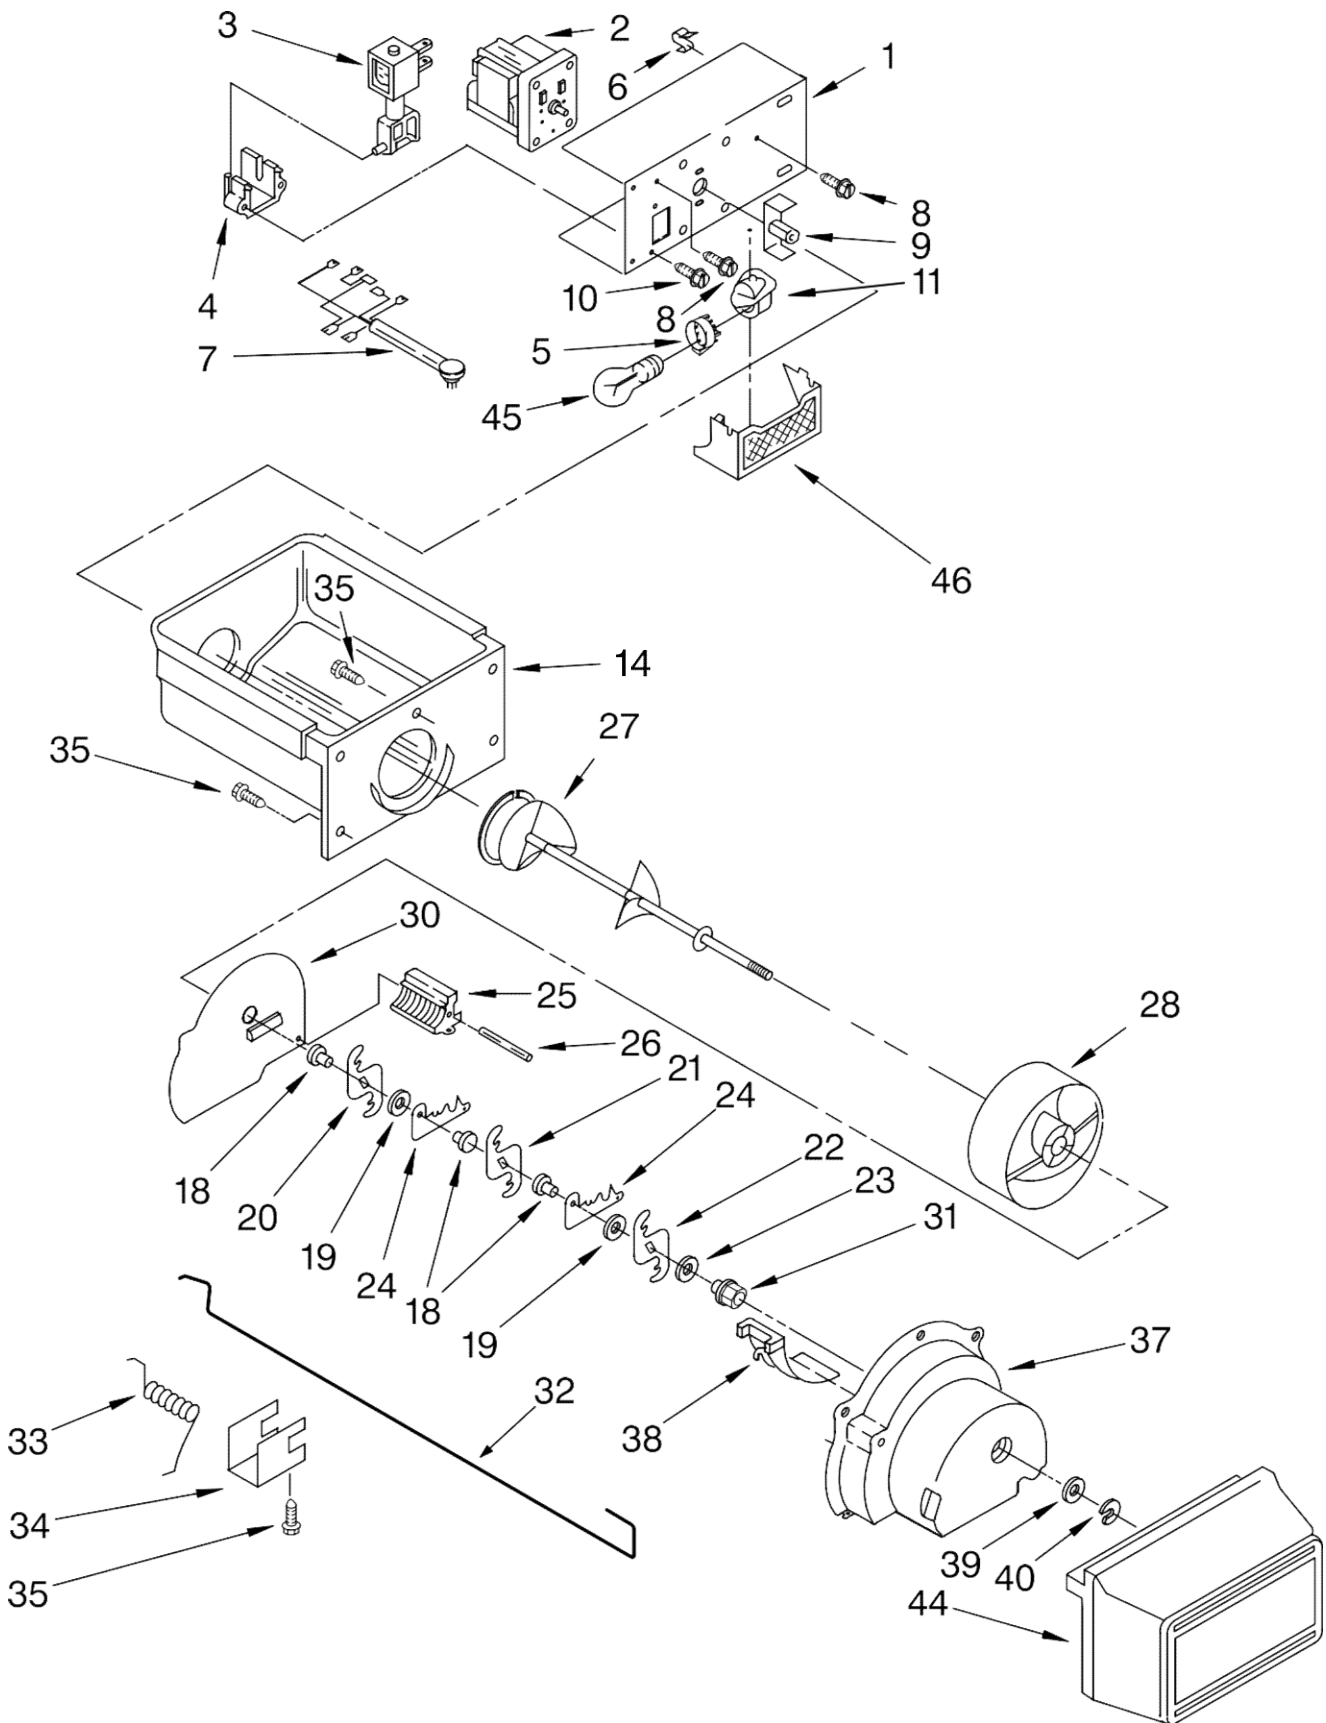

Refrigerador Whirlpool 7ED2GTQXPL01

FOR ORDERING INFORMATION REFER TO PARTS PRICE LIST

Refrigerador Whirlpool 7ED2GTQXPL01

Illus. No.	Part No.	DESCRIPTION
1		Liner (Not A Serviceable Part)
2	1115380	Slide, Ice Door
3	2171712	Door, Ice Compartment
4		Slide, Container
	1119293	Right Side
	1119237	Left Side
5	489478	Screw
6	842534	Clip, Air Duct (2)
7	2196206	Support, Stud
8	2174265K	Shelf (2)
9	2174249K	Shelf, Upper
10	2176134	Grommet
11	2216111	Bin, Freezer
12	2196483	Stud Assembly
13	8281158	Screw
16	3400893	Screw
17		Slide, Freezer Bin
	2261449	Right Side
	2261448	Left Side
18	2196207	Stud, Rear
19	1115373	Switch, Rocker Arm
20	489100	Screw

FOR ORDERING INFORMATION REFER TO PARTS PRICE LIST

Refrigerador Whirlpool 7ED2GTQXPL01

Illus. No.	Part No.	DESCRIPTION
1	2183728	Bracket, Motor
2	2188385	Motor, Dispenser
3	2152713	Soleniod Assembly
4	2149100	Guide, Solenoid
5	2169193	Shroud
6	1115374	Clip, Wiring
7	2206501	Wiring Assembly, Ice Dispenser
8	489399	Screw
9	2205716	Coupling, Motor
10	489478	Screw
11	2162085	Socket, Light
14	2196089	Ice Container
18	1119005	Spacer, Step (3)
19	1119007	Spacer, Flat (2)
20	2257022	Blade, Rotary
21	2257023	Blade, Rotary
22	2257024	Blade, Rotary
23	489235	Washer, Plain
24	1119009	Blade, Fixed (2)
25	2157405	Block, Blade
26	489229	Roll Pin
27	2196295	Auger
28	2209781	Drum
30	2171682	Floating Baffle
31	1119018	Nut, Bearing
32	2155231	Control Arm
33	1119020	Spring, Return
34	1119021	Retainer Clip, Rod
35	488886	Screw
37	2180348	Housing, Crusher
38	1119017	Deflector, Ice
39	489234	Washer, Plain
40	489236	Retainer Ring
44	2171709	Front Cover, Ice Container
45	527949	Light Bulb
46	2171706	Light Lens, Dispenser
100	2209779	Ice Container (Complete)