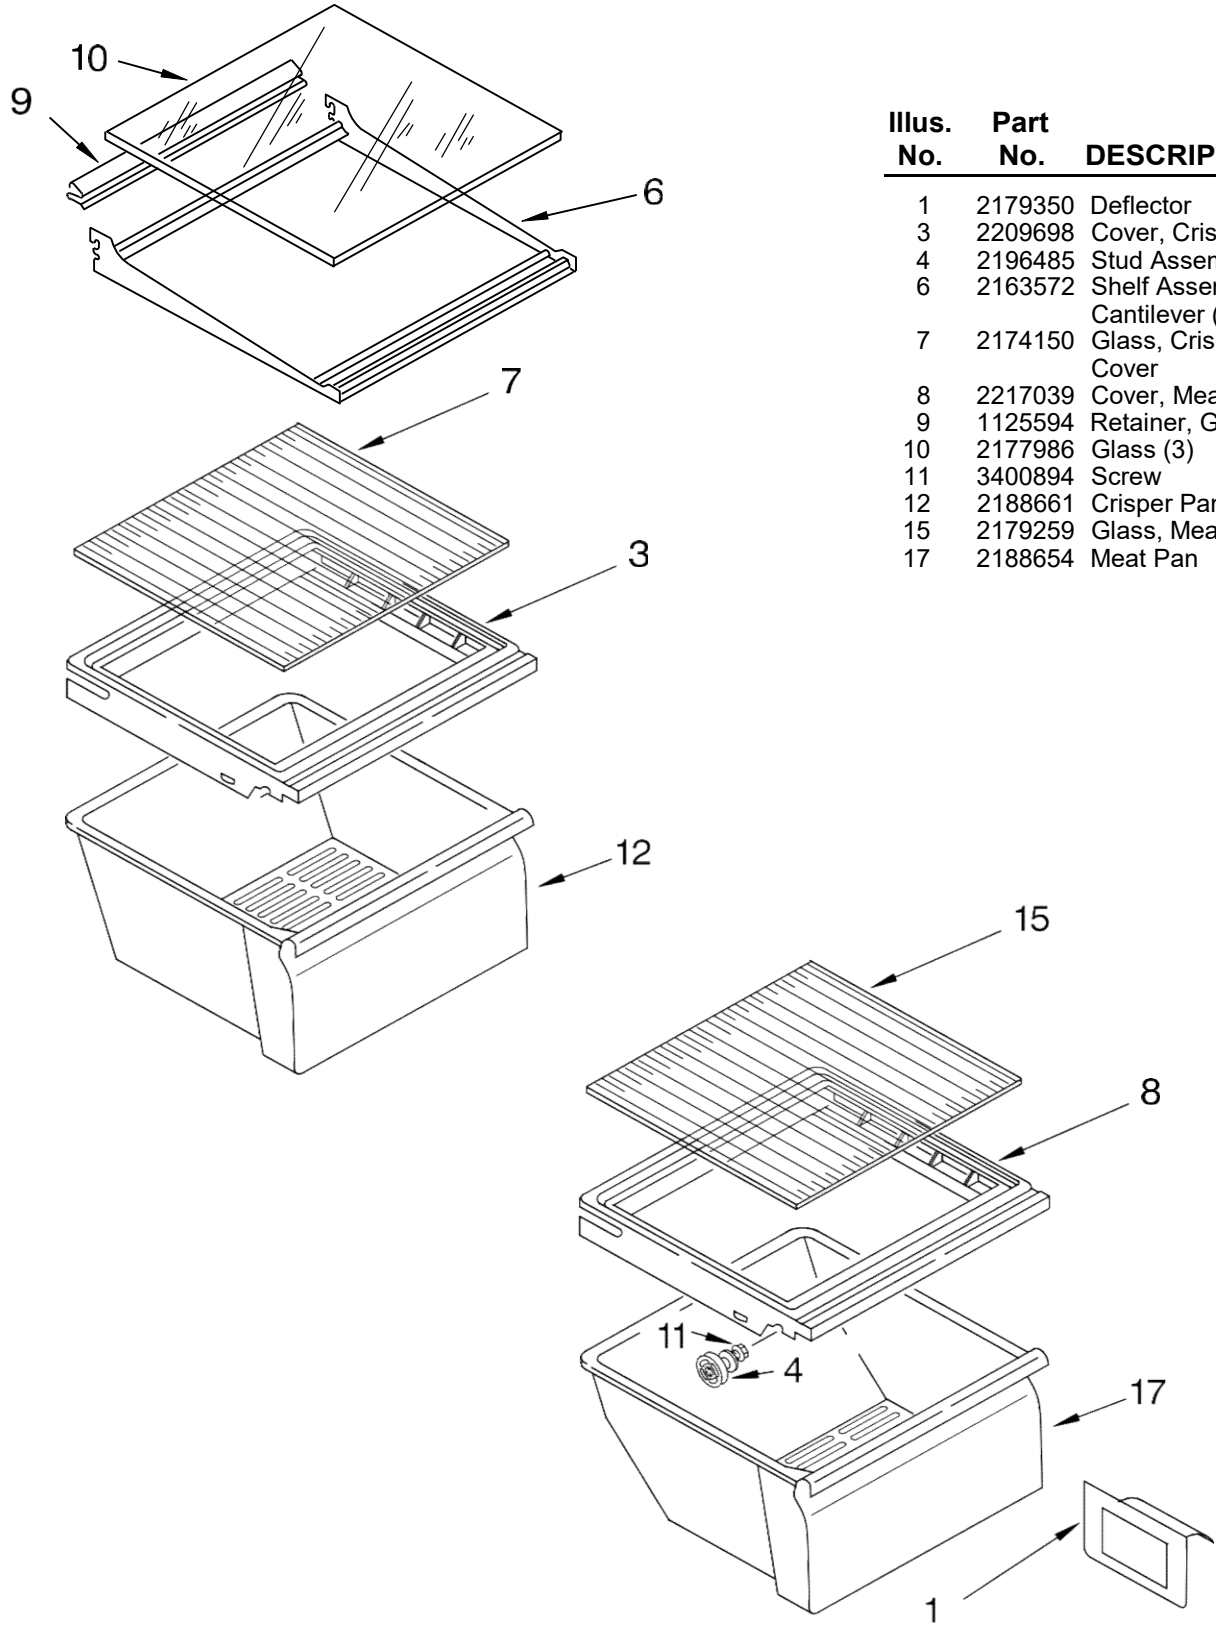

Illus. No.	Part No.	DESCRIPTION
1	2179350	Deflector
3	2209698	Cover, Crisper
4	2196485	Stud Assembly
6	2163572	Shelf Assembly, Cantilever (3)
7	2174150	Glass, Crisper Cover
8	2217039	Cover, Meat Pan
9	1125594	Retainer, Glass
10	2177986	Glass (3)
11	3400894	Screw
12	2188661	Crisper Pan
15	2179259	Glass, Meat Cover
17	2188654	Meat Pan