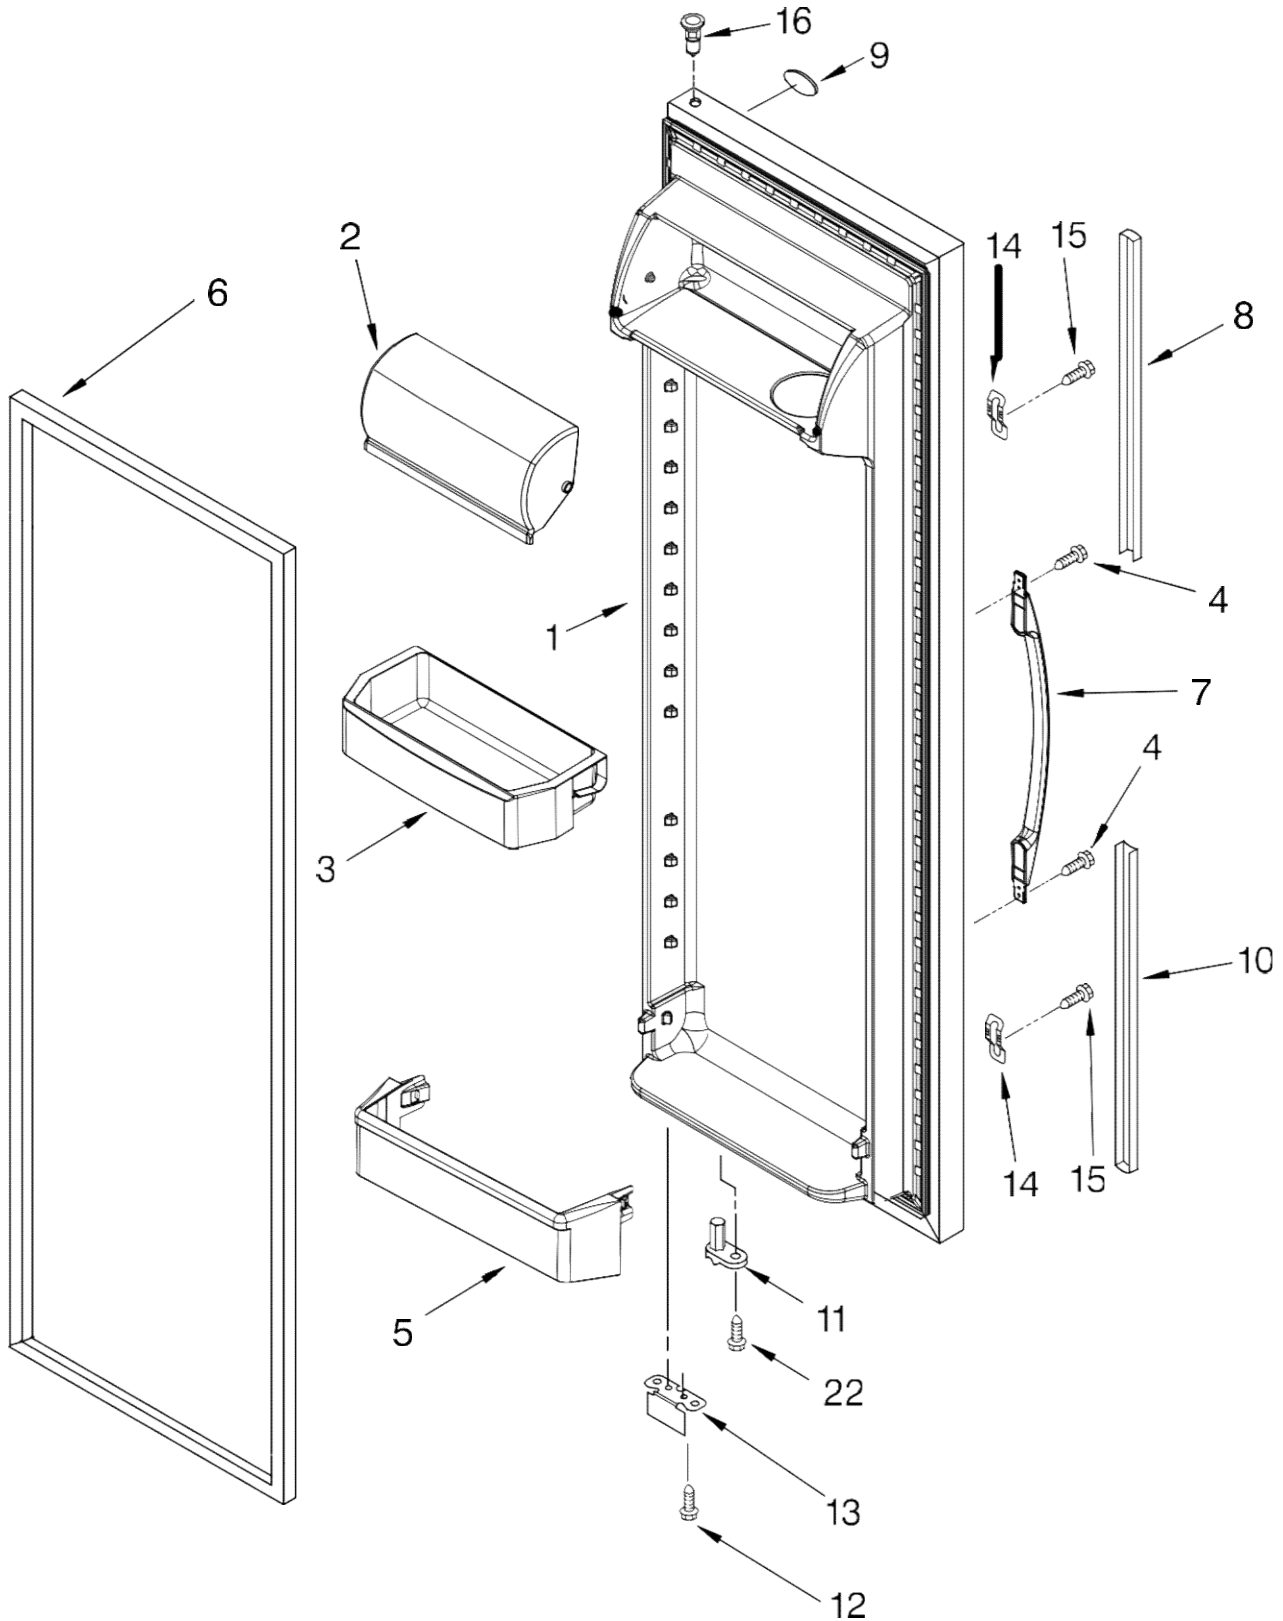

FOR ORDERING INFORMATION REFER TO PARTS PRICE LIST

Refrigerador Whirlpool 7ED2GTQXPL01

Illus. No.	Part No.	DESCRIPTION
1	2206716LG	Refrigerator Door Stainless-VCM (Includes Item #6)
2	2256101	Door, Compartment
3	2187172K	Door Bin (3)
4	489491	Screw
5	2177962	Trivet
6		Door, Gasket Magnetic
	2221311	Black
7		Handle, Center
	2186649B	Black
8		Trim, Top Handle
	2194971B	Black
9	2255121	Nameplate
10		Trim, Bottom Handle
	2194969B	Black
11	2182178	Door Closer, Upper Cam
12	489420	Screw
13		Bracket, Door Stop
	2206629B	Black
14	2195327	Clip
15	3400852	Screw
16	2308091	Thimble-Top
22	3400012	Screw