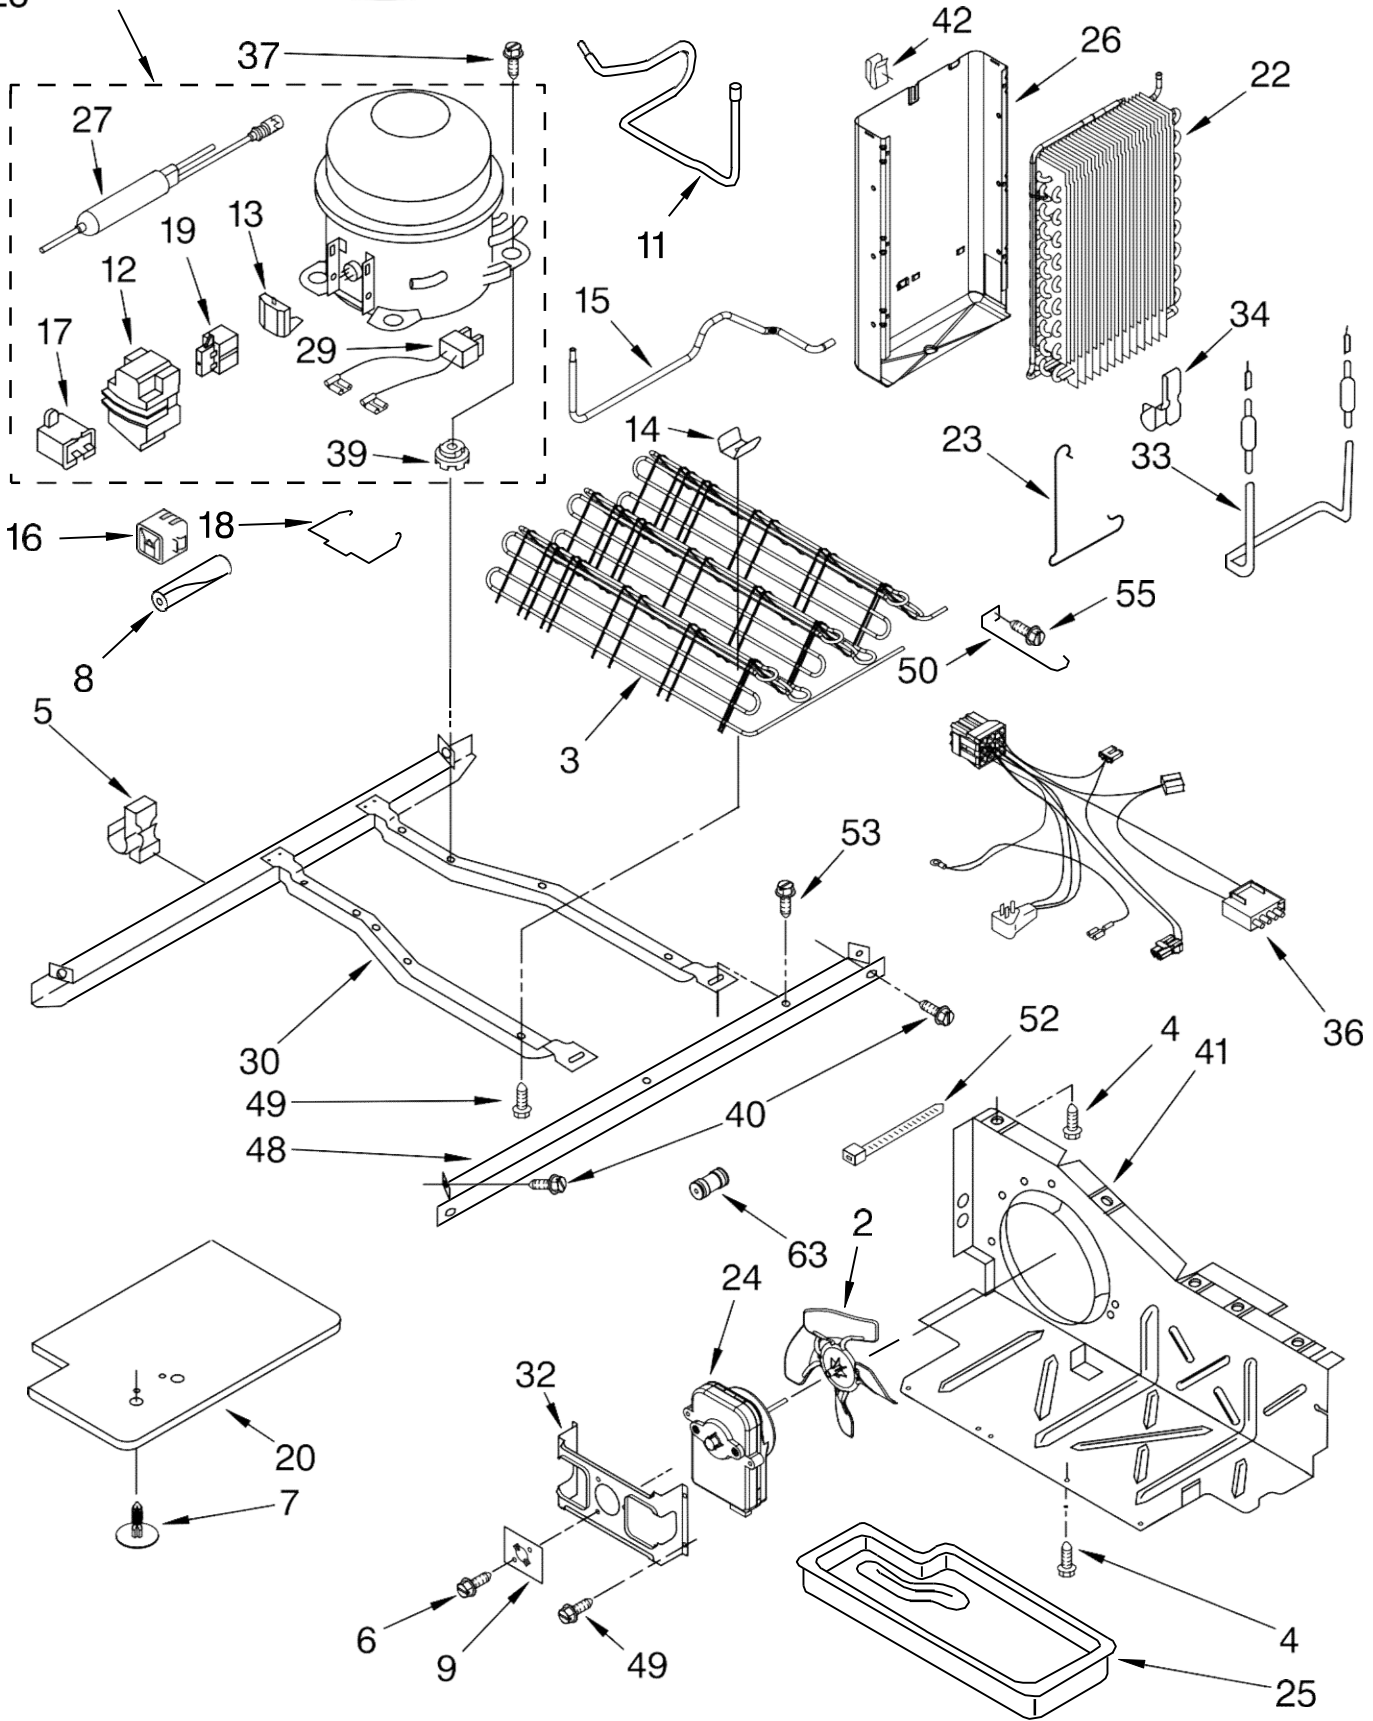

28

FOR ORDERING INFORMATION REFER TO PARTS PRICE LIST

Refrigerador Whirlpool 7ED2GTQXPL01

Illus. No.	Part No.	DESCRIPTION
2	2225834	Fan, Blade
3	2223953	Condenser Assembly
4	489464	Screw
5	2208280	Clip, Wire
6	8281160	Screw
7	489396	Clip
8	2161302	Sleeve
9	2216997	Insert, Bracket
11	2220642	Tube Suction
12	4387731	Cover (Service Only)
13	2187145	Overload (Service Only)
14	2216914	Clip, Condenser
15	2261599	Tube, Condenser to Heat Loop
16	2188831	Start-Device, Combination (Start Relay and Overload) for Production Compressor Only
17	2255130	Capacitor Production
	1118576	Service
18	2255009	Strap, Bale
19	2183454	Relay (Service Only)
20	2182057	Unit Cover, Bottom
22	2188822	Evaporator
23	2161324	Clamp

Illus. No.	Part No.	DESCRIPTION
24	2188729	Fan, Motor
25	1105523	Tray, Evaporator
26	2304288	Heat Shield
27		Drier
	2319825	Production
	4387019	Service
28	2255010	Compressor (Includes Items 12,13,17,19, 27,29 & 39) (Also Order 876765 Tube Kit)
29	4387765	Wire, Capacitor (Service Only)
30	2160501	Unit Mounting Frame
32	2181929	Fan, Motor Bracket
33	2188174	Heater, Defrost
34	2304287	Clip
36	2187605	Unit, Harness
37	489373	Screw
39		Grommet (4) Production
	1100826	Production
	4387558	Service
40	489340	Screw
41	2196202	Air Baffle
42	2155547	Clip, Heat Shield
48	2149718	Unit Mounting Rail

Illus. No.	Part No.	DESCRIPTION
49	8281232	Screw
50	1105612	Guard, Fan
52	2172840	Strap
53	489427	Screw
55	488649	Screw
63	2209709	Union

Following Parts Not Illustrated and Optional Parts Not Included

978025	Valve, Access (1/4")
978026	Valve, Access (5/16")
978027	Valve, Access (3/8")
978028	Valve, Access (1/2")
978029	Valve, Access (5/8")
978030	Valve, Access (3/4")
876764	Valve, Access (3/16")

REFRIGERANT CHARGE

5.0 oz.
(R-134A)