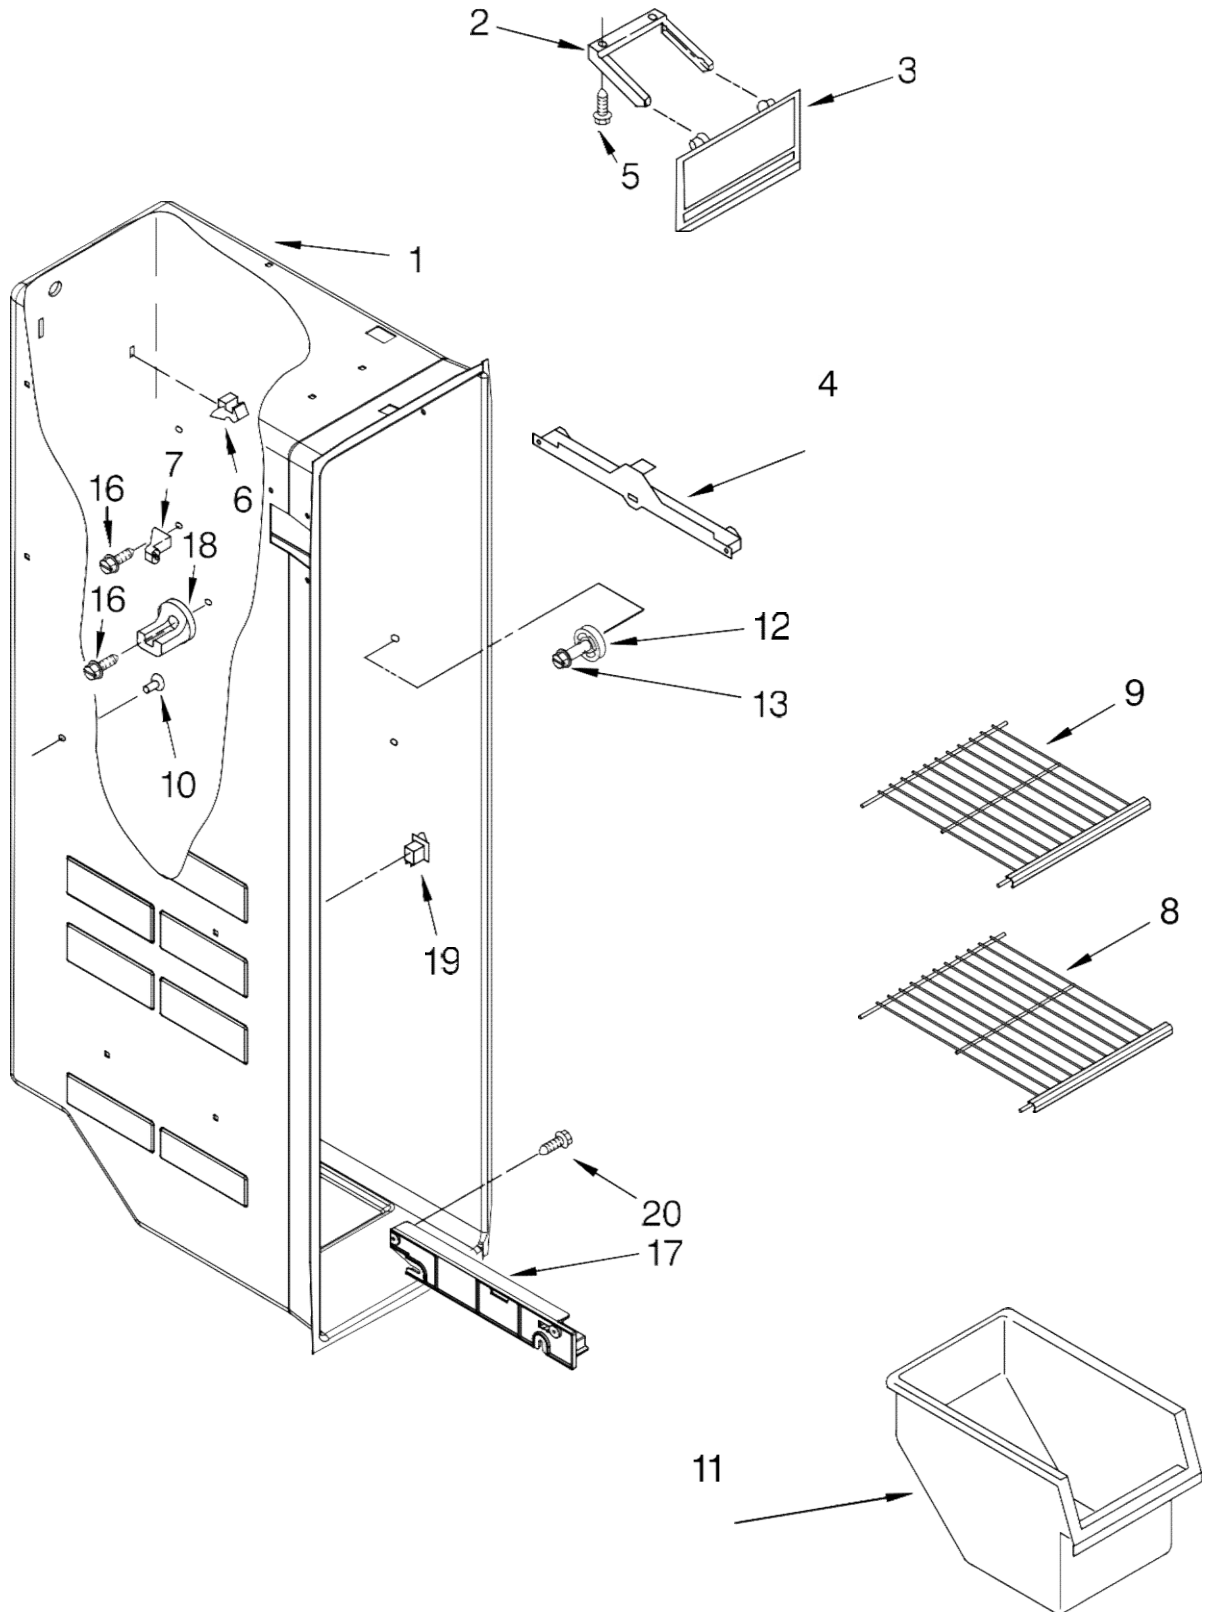

Refrigerador Whirlpool 7ED2GTQXPL01

Illus. No.	Part No.	DESCRIPTION
1		Liner (Not A Serviceable Part)
2	2194744	Escutcheon, Meat Pan Control
3	2182757	Slide Meat Pan Control
4	2257741	Louver
5	2256035	Bracket, Dual Crisper Lights
6	2256037	Wire Harness, Dual Crisper Lights
10	2206270	Ladder, Shelf
11	486298	Screw (2)
22	1123919	Bracket Retainer
23	489290	Screw, (2)
24	2209753	Air Diffuser Assembly
25	2152019	Air Diffuser Cover
26	2150331	Cover, Conduit
27	489478	Screw
29	2162085	Socket
31	2256126	Reservoir
32	488280	Screw
33	527949	Light Bulb
34	2209769	Light Lens

FOR ORDERING INFORMATION REFER TO PARTS PRICE LIST

Illus. No.	Part No.	DESCRIPTION
1	2179350	Deflector
3	2209698	Cover, Crisper
4	2196485	Stud Assembly
6	2163572	Shelf Assembly, Cantilever (3)
7	2174150	Glass, Crisper Cover
8	2217039	Cover, Meat Pan
9	1125594	Retainer, Glass
10	2177986	Glass (3)
11	3400894	Screw
12	2188661	Crisper Pan
15	2179259	Glass, Meat Cover
17	2188654	Meat Pan

Refrigerador Whirlpool 7ED2GTQXPL01

FOR ORDERING INFORMATION REFER TO PARTS PRICE LIST

Refrigerador Whirlpool 7ED2GTQXPL01

Illus. No.	Part No.	DESCRIPTION
1		Liner (Not A Serviceable Part)
2	1115380	Slide, Ice Door
3	2171712	Door, Ice Compartment
4		Slide, Container
	1119293	Right Side
	1119237	Left Side
5	489478	Screw
6	842534	Clip, Air Duct (2)
7	2196206	Support, Stud
8	2174265K	Shelf (2)
9	2174249K	Shelf, Upper
10	2176134	Grommet
11	2216111	Bin, Freezer
12	2196483	Stud Assembly
13	8281158	Screw
16	3400893	Screw
17		Slide, Freezer Bin
	2261449	Right Side
	2261448	Left Side
18	2196207	Stud, Rear
19	1115373	Switch, Rocker Arm
20	489100	Screw