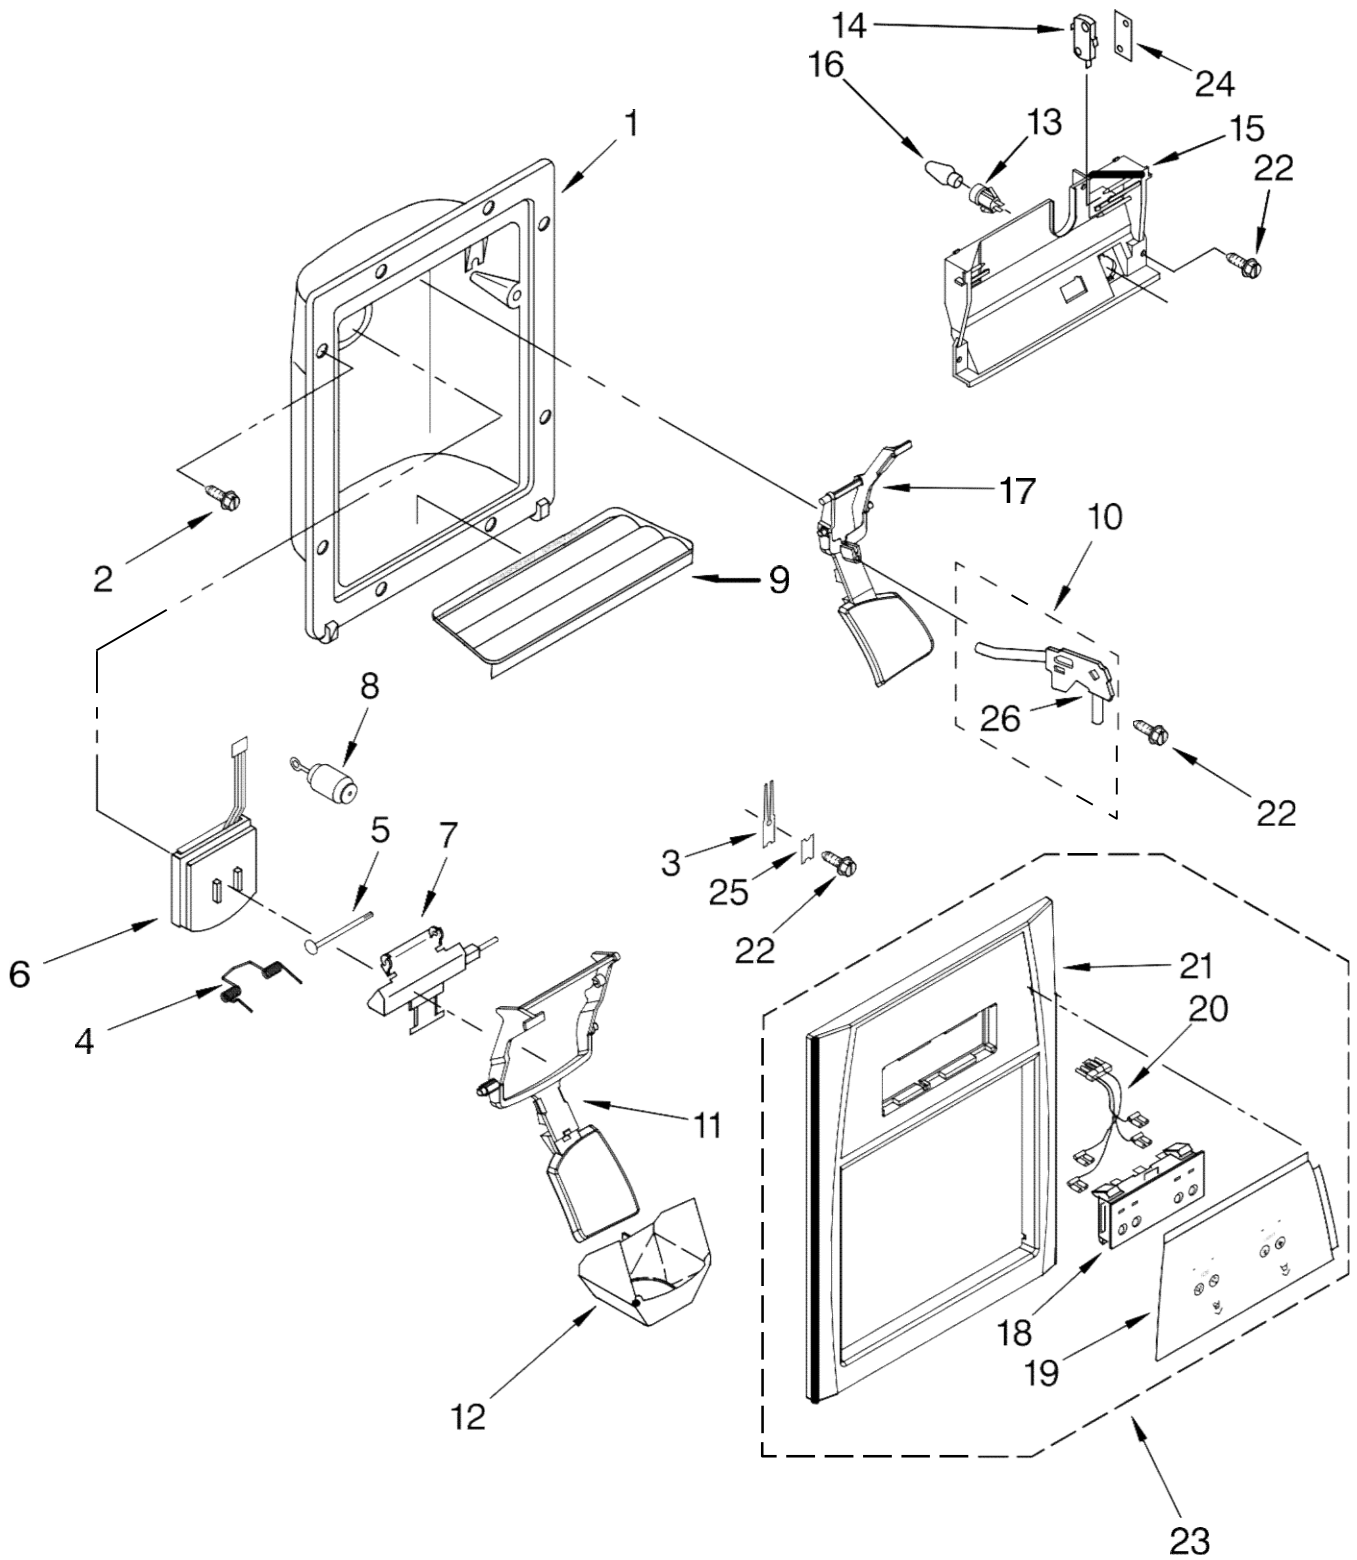

Refrigerador Whirlpool 7ED2GTQXPL01

FOR ORDERING INFORMATION REFER TO PARTS PRICE LIST

Refrigerador Whirlpool 7ED2GTQXPL01

Illus. No.	Part No.	DESCRIPTION
1		Liner (Not A Serviceable Part)
2	1115380	Slide, Ice Door
3	2171712	Door, Ice Compartment
4		Slide, Container
	1119293	Right Side
	1119237	Left Side
5	489478	Screw
6	842534	Clip, Air Duct (2)
7	2196206	Support, Stud
8	2174265K	Shelf (2)
9	2174249K	Shelf, Upper
10	2176134	Grommet
11	2216111	Bin, Freezer
12	2196483	Stud Assembly
13	8281158	Screw
16	3400893	Screw
17		Slide, Freezer Bin
	2261449	Right Side
	2261448	Left Side
18	2196207	Stud, Rear
19	1115373	Switch, Rocker Arm
20	489100	Screw

FOR ORDERING INFORMATION REFER TO PARTS PRICE LIST

Refrigerador Whirlpool 7ED2GTQXPL01

Illus. No.	Part No.	DESCRIPTION
1	2206716LG	Refrigerator Door Stainless-VCM (Includes Item #6)
2	2256101	Door, Compartment
3	2187172K	Door Bin (3)
4	489491	Screw
5	2177962	Trivet
6		Door, Gasket Magnetic
	2221311	Black
7		Handle, Center
	2186649B	Black
8		Trim, Top Handle
	2194971B	Black
9	2255121	Nameplate
10		Trim, Bottom Handle
	2194969B	Black
11	2182178	Door Closer, Upper Cam
12	489420	Screw
13		Bracket, Door Stop
	2206629B	Black
14	2195327	Clip
15	3400852	Screw
16	2308091	Thimble-Top
22	3400012	Screw

FOR ORDERING INFORMATION REFER TO PARTS PRICE LIST

Refrigerador Whirlpool 7ED2GTQXPL01

Illus. No.	Part No.	DESCRIPTION
1	2255742LG	Freezer Door Stainless-VCM (Includes Item #6 And Dispenser Front Parts)
2	2186649B	Handle, Center Black
3	2194971B	Trim, Top Handle Black
4	2194969B	Trim, Bottom Handle Black
5	2195327	Clip
6	2221312	Door, Gasket Magnetic Black
7	2209680	Trim, Door Shelf
8	3400852	Screw
9	8281149	Screw
11	2182179	Door Closer, Upper Cam
12	489420	Screw
13	2206629B	Bracket, Door Stop Black
16	3400012	Screw
19	2313198K	Trim, Door (4)
20	489491	Screw
23	2195917	End Cap (8)
25	2206602	Wire Assembly
26	2154473	Connector
28	2182181	Thimble-Top