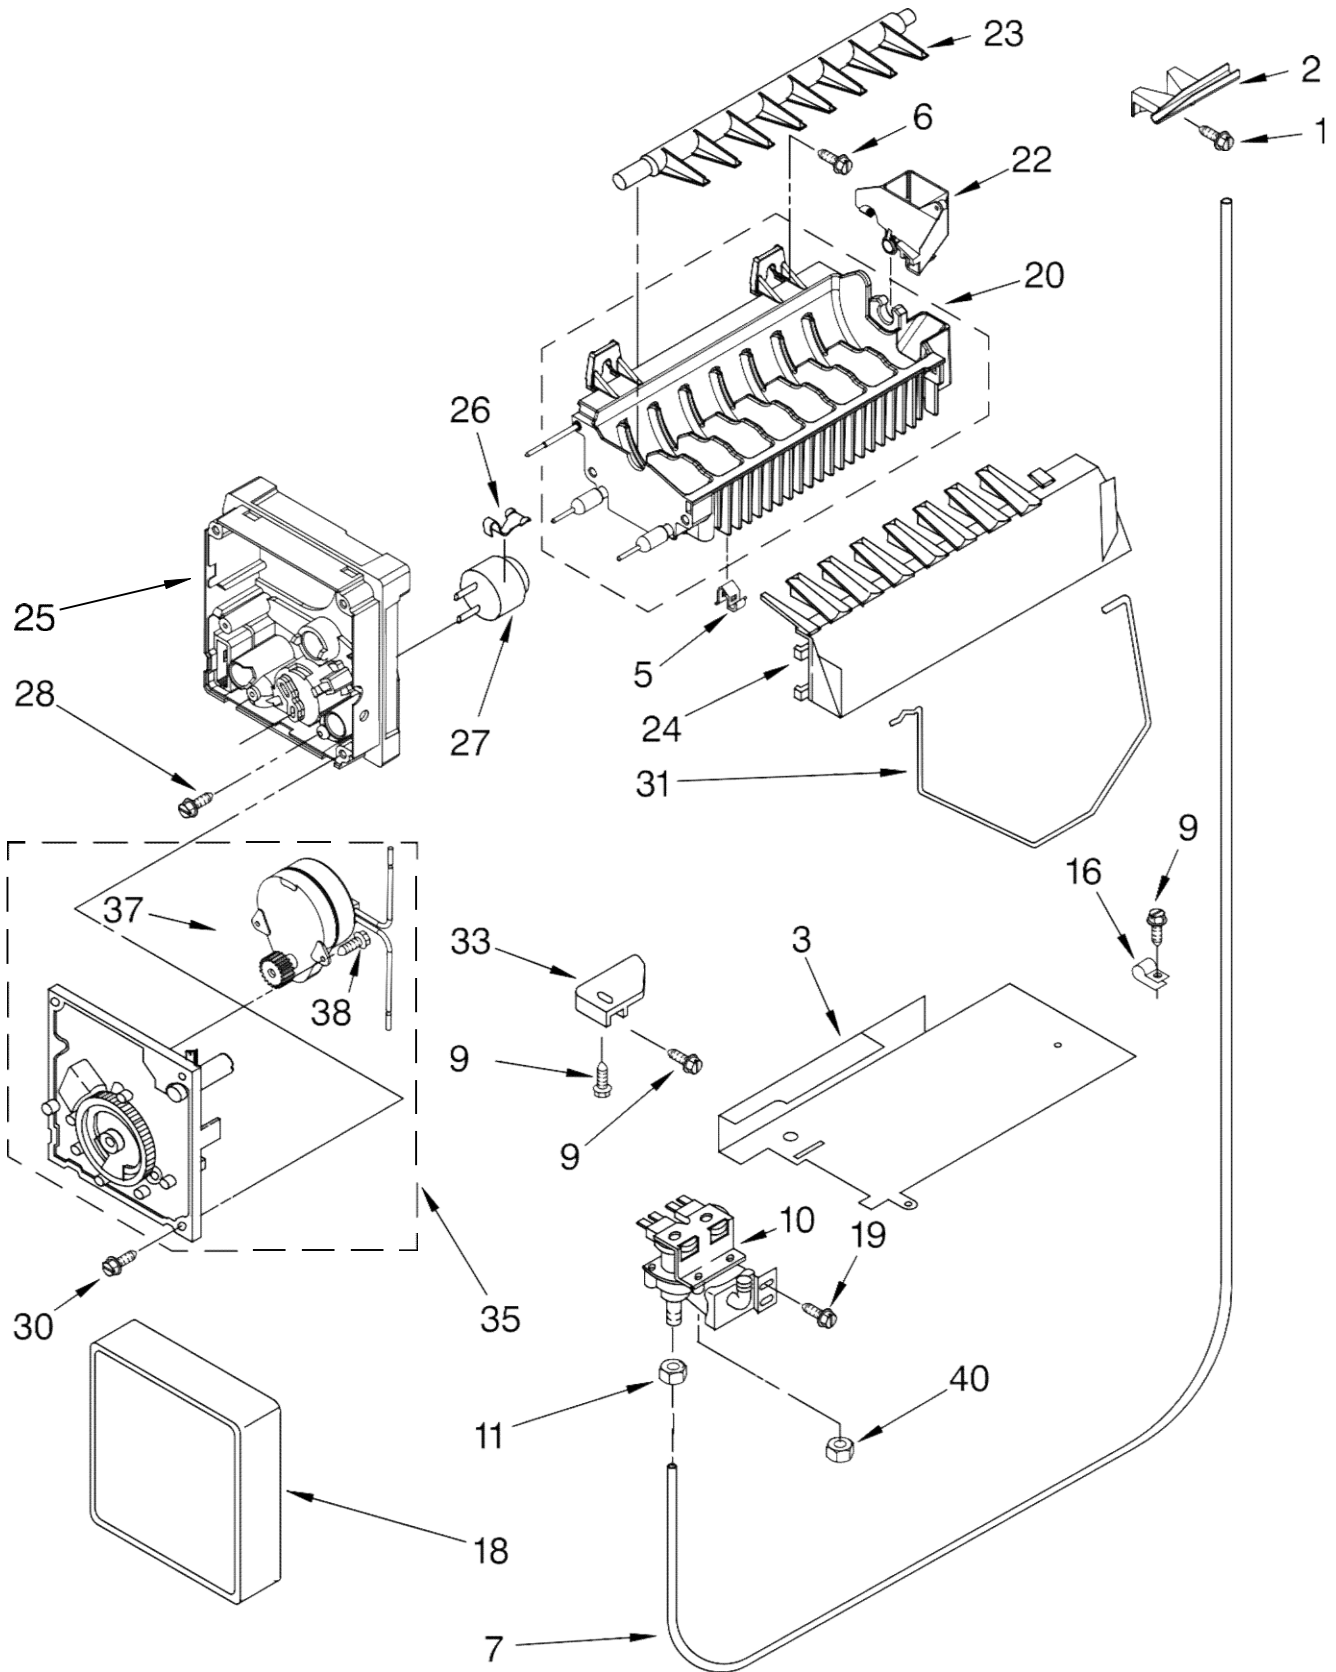

Refrigerador Whirlpool 7ED2GTQXPL01

FOR ORDERING INFORMATION REFER TO PARTS PRICE LIST

Refrigerador Whirlpool 7ED2GTQXPL01

Illus. No.	Part No.	DESCRIPTION
1	489084	Screw
2	2209774	Chute, Water
3	2256178	Heat Shield
5	628379	Clip, Fuse
6	488208	Screw
7	2181943	Tube, Water
9	489478	Screw
10	2188924	Valve, Solenoid
11	627018	Nut, Compression
16	489385	Clamp, Tube
18	2174155	Cover
19	488649	Screw
20	628228	Mold & Heater Assembly (Also Order 542638 Silicone Grease)
22	628356	Fill Cup
23	627843	Ejector
24	2182124	Ice Striper
25	2195914	Support
26	627796	Retainer, Thermostat
27	628397	Thermostat (Also Order 542369 Cement Alumilastic)
28	8533917	Screw
30	489276	Screw
31	2304354	Shut Off Arm
33	628320	Bracket
35	626678	Module Assembly (Includes Items 37 & 38)
37	626676	Motor
38	489136	Screw
40	1129179	Nut, Compression
100	676670	Complete Icemaker Assembly