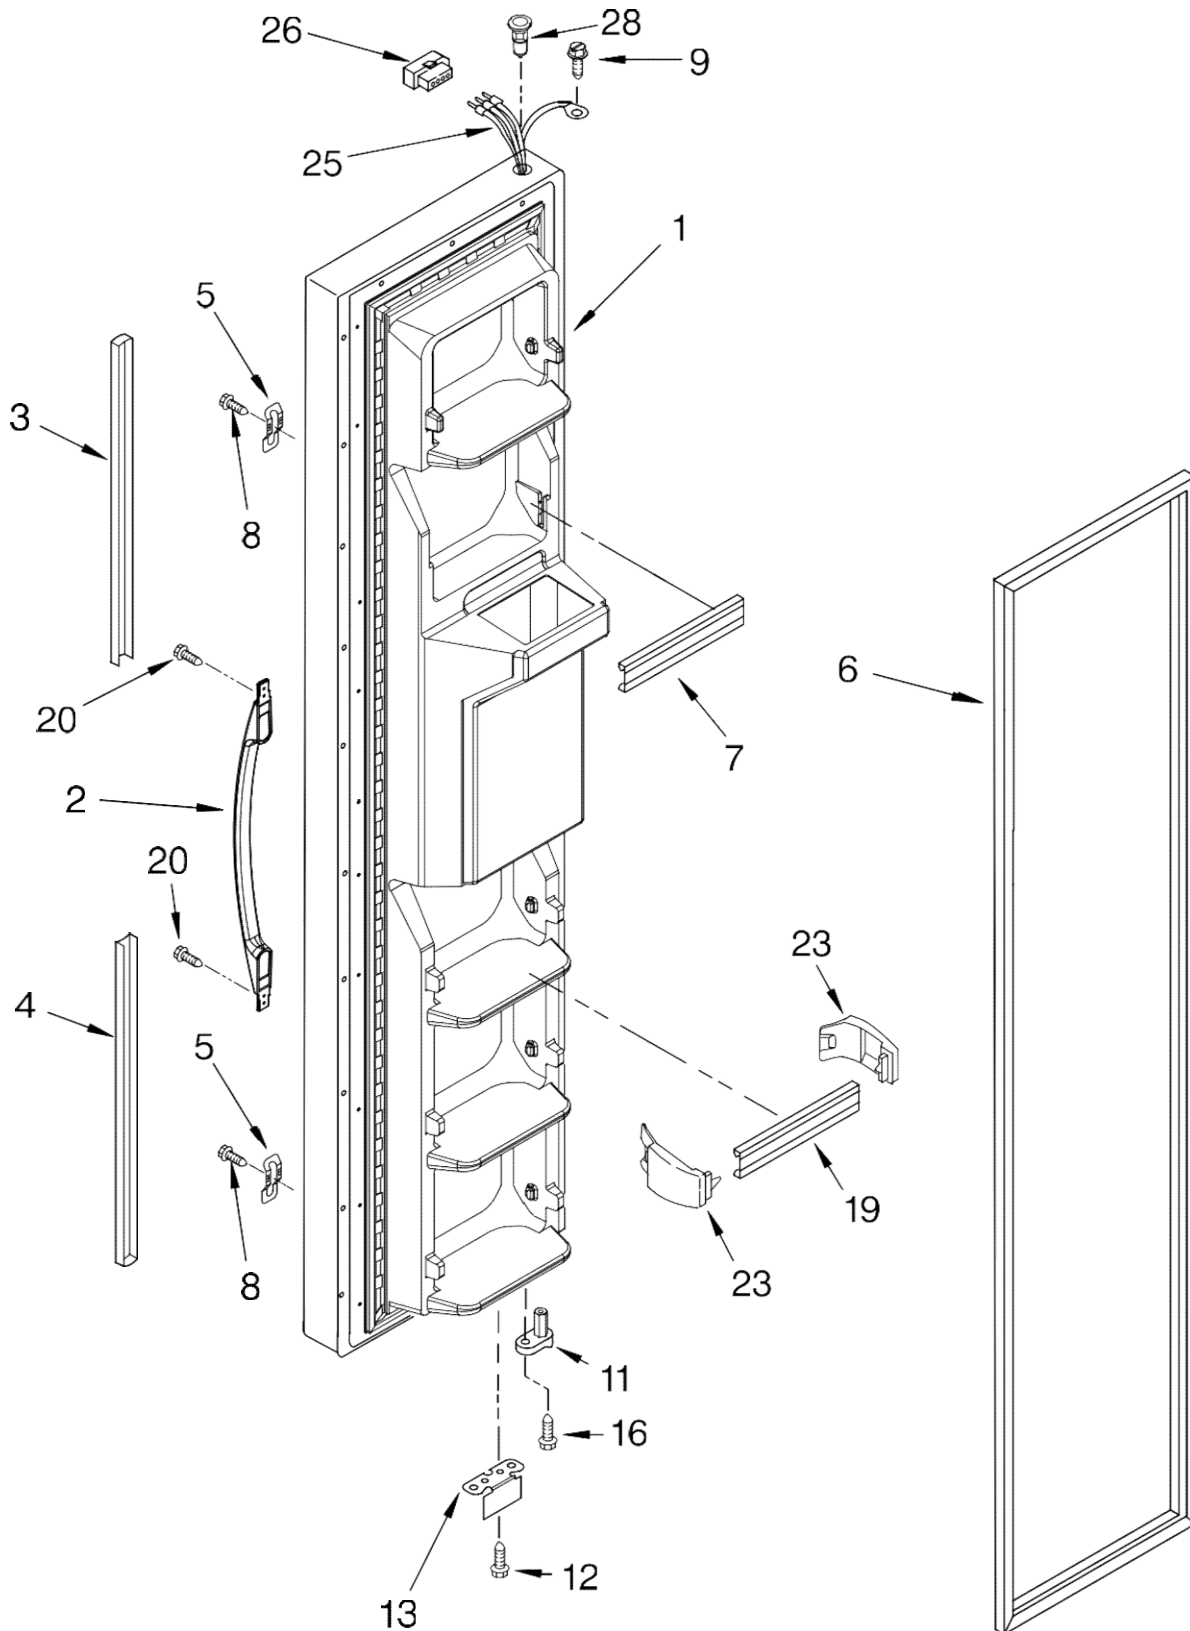

FOR ORDERING INFORMATION REFER TO PARTS PRICE LIST

Refrigerador Whirlpool 7ED2GTQXPL01

Illus. No.	Part No.	DESCRIPTION
1	2255742LG	Freezer Door Stainless-VCM (Includes Item #6 And Dispenser Front Parts)
2	2186649B	Handle, Center Black
3	2194971B	Trim, Top Handle Black
4	2194969B	Trim, Bottom Handle Black
5	2195327	Clip
6	2221312	Door, Gasket Magnetic Black
7	2209680	Trim, Door Shelf
8	3400852	Screw
9	8281149	Screw
11	2182179	Door Closer, Upper Cam
12	489420	Screw
13	2206629B	Bracket, Door Stop Black
16	3400012	Screw
19	2313198K	Trim, Door (4)
20	489491	Screw
23	2195917	End Cap (8)
25	2206602	Wire Assembly
26	2154473	Connector
28	2182181	Thimble-Top