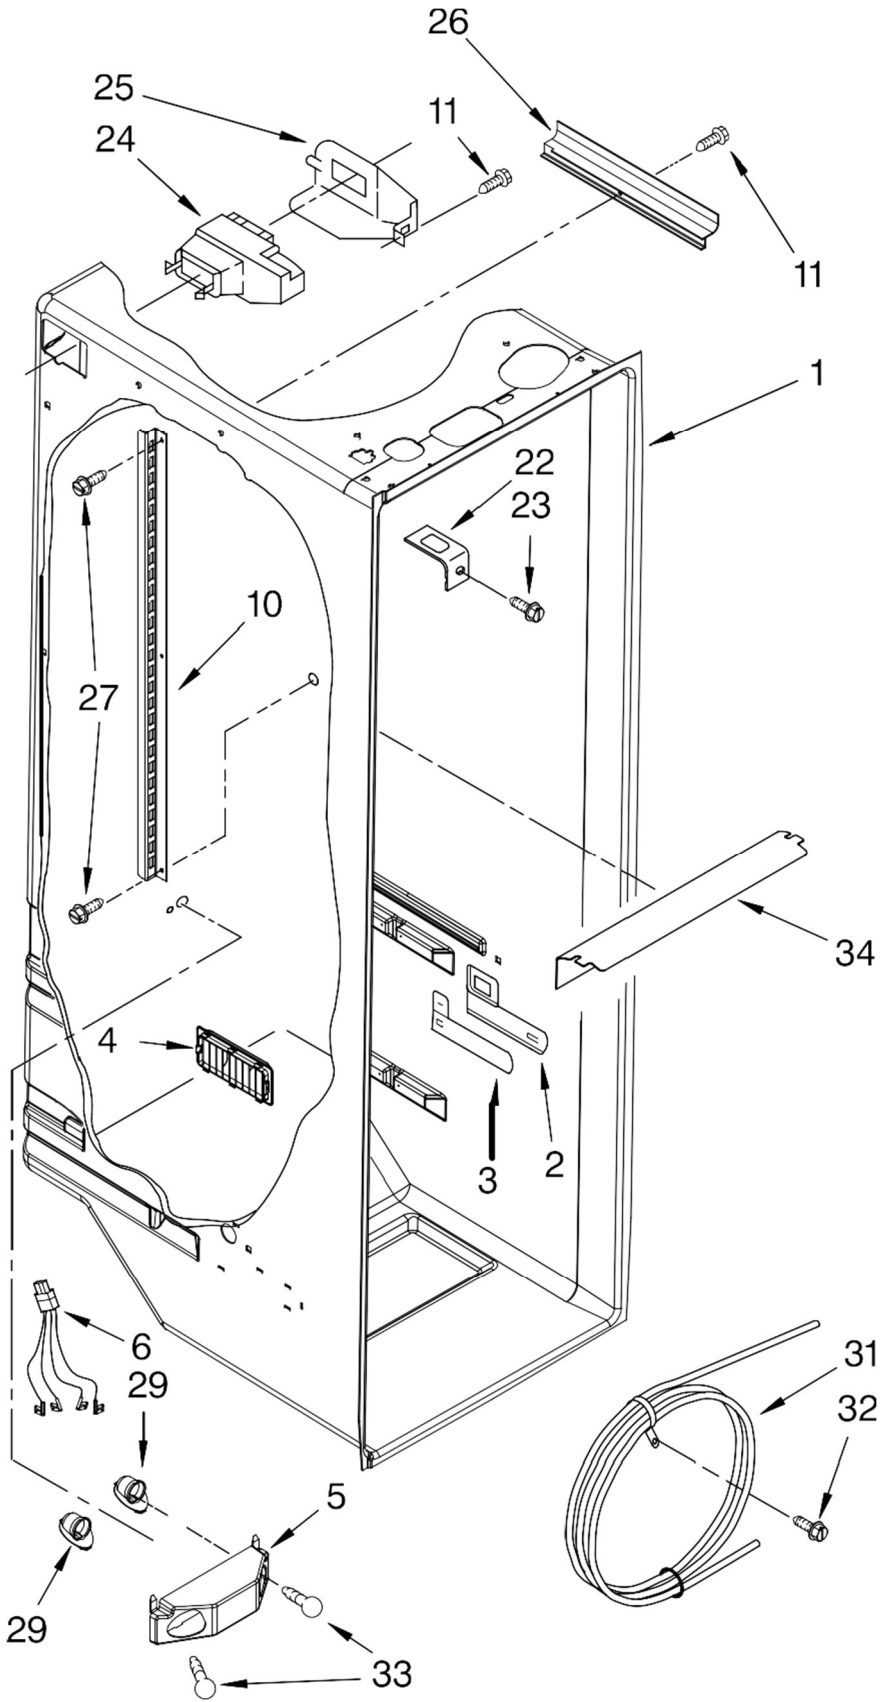

Refrigerador Whirlpool 7ED2GTQXPL01

FOR ORDERING INFORMATION REFER TO PARTS PRICE LIST

Refrigerador Whirlpool 7ED2GTQXPL01

Illus. No.	Part No.	DESCRIPTION
1		Literature Parts
	2261383	Use & Care Guide
	2255137	Service & Wiring Sheet
	2308161	Energy Guide
	628370	Modular Icemaker Service Sheet
2	2174748	Front Roller (2)
3	3400517	Screw
4	2196236	Roller (Rear) (2)
5	489427	Screw
6	2155013	Clip, Grille
7	489478	Screw
8		Cabinet (Not A Serviceable Part)
9	2209697	Shim
10	2203770	Hinge Top, FC
11	2203771	Hinge Top, RC
12	8281149	Screw
13		Hinge Cover, FC
	2203407B	Black
14	2304322	Hinge Bottom
15		Filler, Wrapper
	2196097	Black
16		Grille
	2198469B	Black
17	489497	Screw
18	488687	Screw
19	940139	Drain Fitting
20	1108438	Extension Tube
21	1108439	Clip, Drain Tube
22	8281227	Screw
23	2214543	Cover, Unit
24		Hinge Cover, RC
	2203408B	Black
25	489348	Clamp, Service Cord
26	489084	Screw
27	2155311	Door Closer, Lower Cam (2)
28	489483	Screw
29	3400113	Screw
31	488500	Screw

Refrigerador Whirlpool 7ED2GTQXPL01

Illus. No.	Part No.	DESCRIPTION
1		Liner (Not A Serviceable Part)
2	2194744	Escutcheon, Meat Pan Control
3	2182757	Slide Meat Pan Control
4	2257741	Louver
5	2256035	Bracket, Dual Crisper Lights
6	2256037	Wire Harness, Dual Crisper Lights
10	2206270	Ladder, Shelf
11	486298	Screw (2)
22	1123919	Bracket Retainer
23	489290	Screw, (2)
24	2209753	Air Diffuser Assembly
25	2152019	Air Diffuser Cover
26	2150331	Cover, Conduit
27	489478	Screw
29	2162085	Socket
31	2256126	Reservoir
32	488280	Screw
33	527949	Light Bulb
34	2209769	Light Lens

FOR ORDERING INFORMATION REFER TO PARTS PRICE LIST

Illus. No.	Part No.	DESCRIPTION
1	2179350	Deflector
3	2209698	Cover, Crisper
4	2196485	Stud Assembly
6	2163572	Shelf Assembly, Cantilever (3)
7	2174150	Glass, Crisper Cover
8	2217039	Cover, Meat Pan
9	1125594	Retainer, Glass
10	2177986	Glass (3)
11	3400894	Screw
12	2188661	Crisper Pan
15	2179259	Glass, Meat Cover
17	2188654	Meat Pan