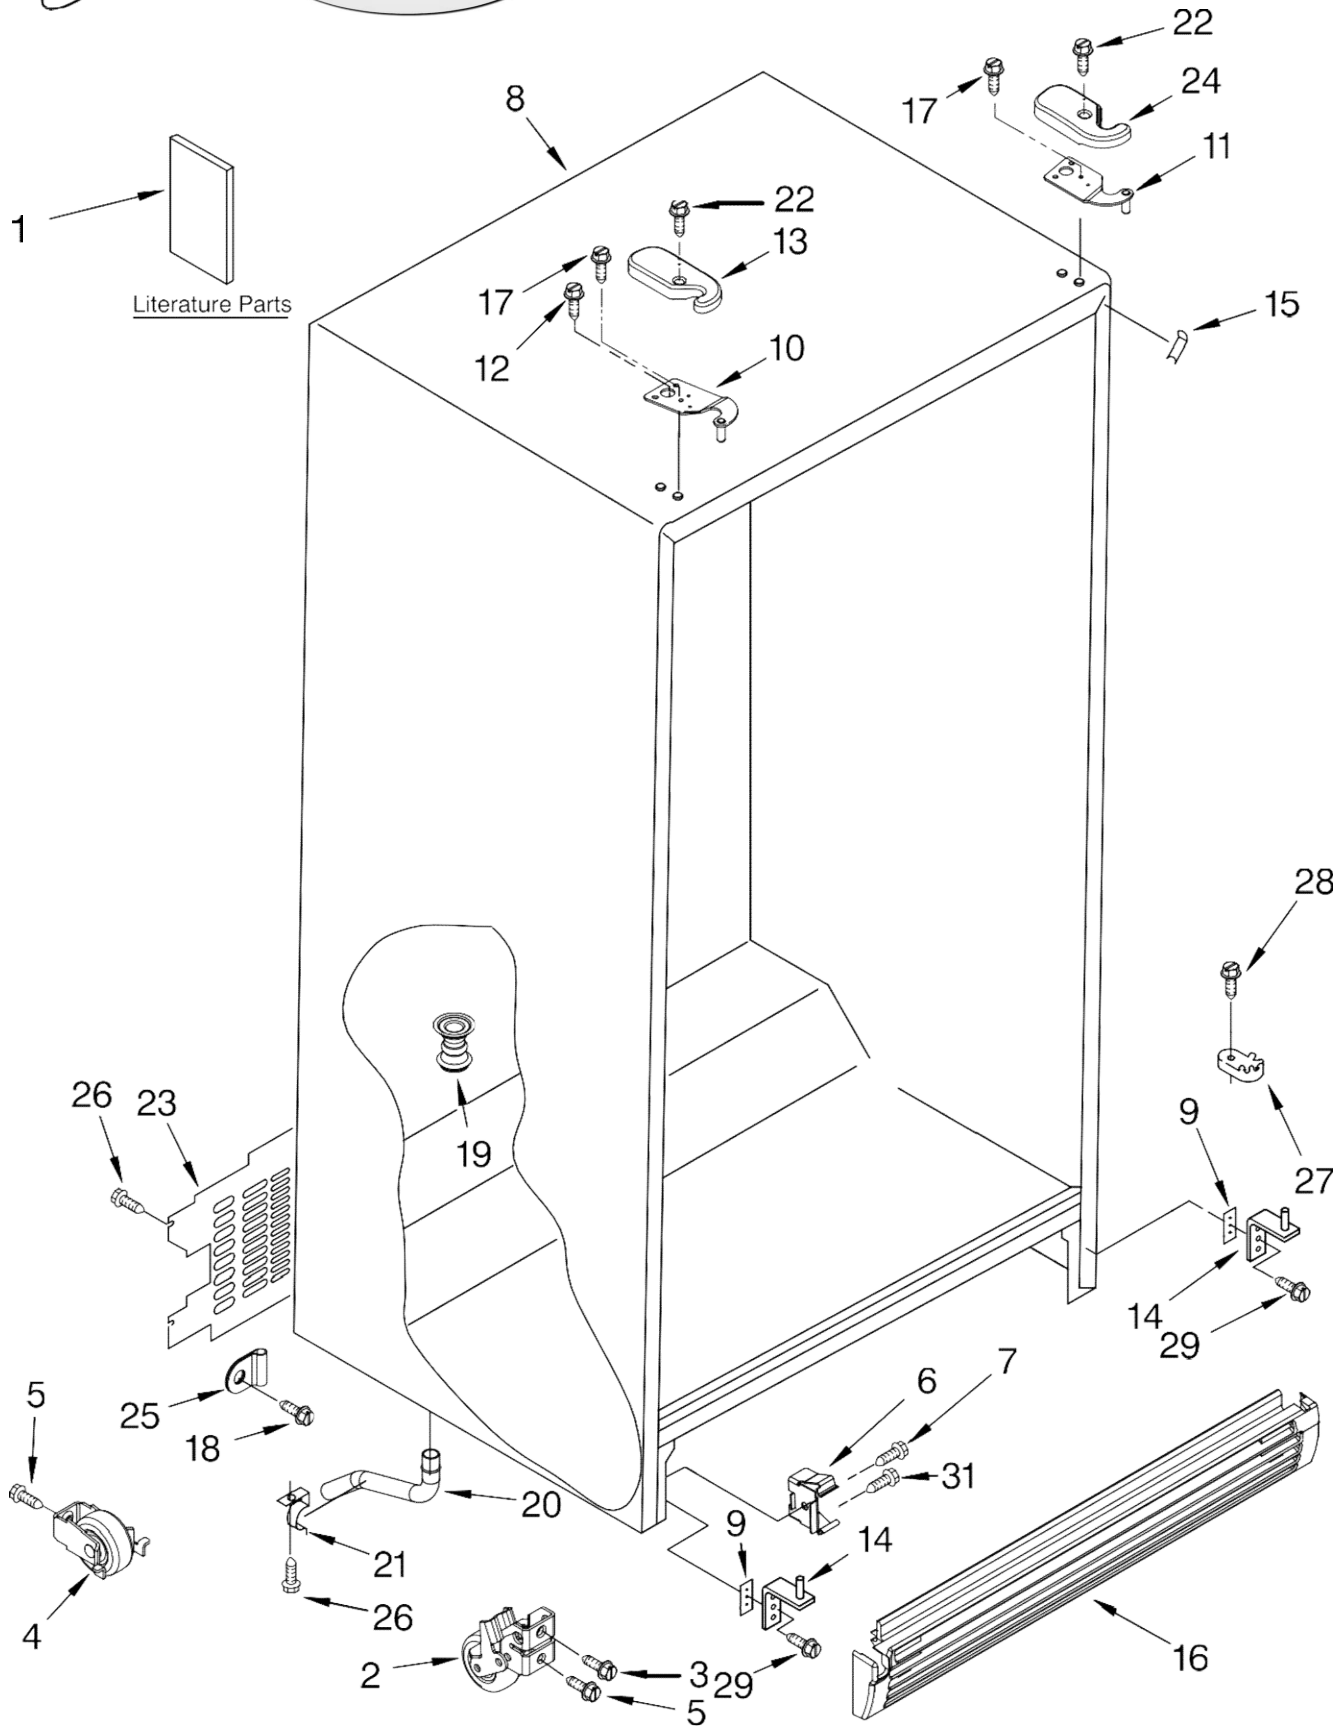

Refrigerador Whirlpool 7ED2GTQXPL01

FOR ORDERING INFORMATION REFER TO PARTS PRICE LIST

Refrigerador Whirlpool 7ED2GTQXPL01

Illus. No.	Part No.	DESCRIPTION
1		Literature Parts
	2261383	Use & Care Guide
	2255137	Service & Wiring Sheet
	2308161	Energy Guide
	628370	Modular Icemaker Service Sheet
2	2174748	Front Roller (2)
3	3400517	Screw
4	2196236	Roller (Rear) (2)
5	489427	Screw
6	2155013	Clip, Grille
7	489478	Screw
8		Cabinet (Not A Serviceable Part)
9	2209697	Shim
10	2203770	Hinge Top, FC
11	2203771	Hinge Top, RC
12	8281149	Screw
13		Hinge Cover, FC
	2203407B	Black
14	2304322	Hinge Bottom
15		Filler, Wrapper
	2196097	Black
16		Grille
	2198469B	Black
17	489497	Screw
18	488687	Screw
19	940139	Drain Fitting
20	1108438	Extension Tube
21	1108439	Clip, Drain Tube
22	8281227	Screw
23	2214543	Cover, Unit
24		Hinge Cover, RC
	2203408B	Black
25	489348	Clamp, Service Cord
26	489084	Screw
27	2155311	Door Closer, Lower Cam (2)
28	489483	Screw
29	3400113	Screw
31	488500	Screw

Refrigerador Whirlpool 7ED2GTQXPL01

Illus. No.	Part No.	DESCRIPTION
1		Liner (Not A Serviceable Part)
2	2194744	Escutcheon, Meat Pan Control
3	2182757	Slide Meat Pan Control
4	2257741	Louver
5	2256035	Bracket, Dual Crisper Lights
6	2256037	Wire Harness, Dual Crisper Lights
10	2206270	Ladder, Shelf
11	486298	Screw (2)
22	1123919	Bracket Retainer
23	489290	Screw, (2)
24	2209753	Air Diffuser Assembly
25	2152019	Air Diffuser Cover
26	2150331	Cover, Conduit
27	489478	Screw
29	2162085	Socket
31	2256126	Reservoir
32	488280	Screw
33	527949	Light Bulb
34	2209769	Light Lens

FOR ORDERING INFORMATION REFER TO PARTS PRICE LIST

Illus. No.	Part No.	DESCRIPTION
1	2179350	Deflector
3	2209698	Cover, Crisper
4	2196485	Stud Assembly
6	2163572	Shelf Assembly, Cantilever (3)
7	2174150	Glass, Crisper Cover
8	2217039	Cover, Meat Pan
9	1125594	Retainer, Glass
10	2177986	Glass (3)
11	3400894	Screw
12	2188661	Crisper Pan
15	2179259	Glass, Meat Cover
17	2188654	Meat Pan