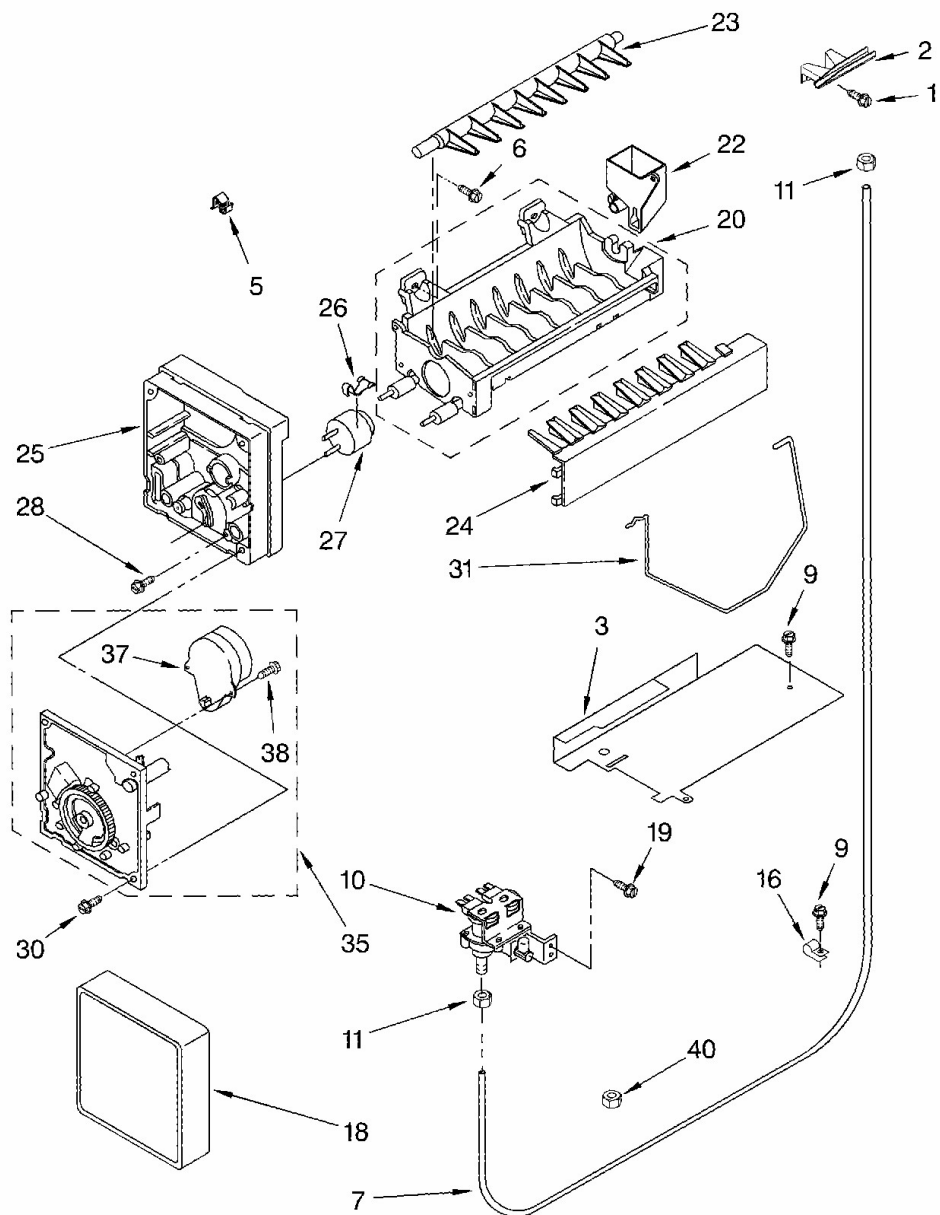

REFRIGERADOR 7ED2GTQXPQ00

Marca		Whirlpool	
Capacidad		22 pies	
Color		Blanco	
R e f	Descripción	C a n t	Numero de Parte
UNIT			
55	Clip, Wire	1	2208280
57	Connector And Water Tube	1	4373559
	Following Parts Not Illustrated and Optional Parts Not Included	*	*****
	Valve, Access (1/4``)	1	978025
	Valve, Access (5/16``)	1	978026
	Valve, Access (3/8``)	1	978027
	Valve, Access (1/2``)	1	978028
	Valve, Access (5/8``)	1	978029
	Valve, Access (3/4``)	1	978030
	Valve, Access (3/16``)	1	876764

REFRIGERADOR 7ED2GTQXPQ00

Marca	Whirlpool
Capacidad	22 pies
Color	Blanco

ICEMAKER

REFRIGERADOR 7ED2GTQXPQ00

Marca		Whirlpool	
Capacidad		22 pies	
Color		Blanco	
R e f	Descripción	C a n t	Numero de Parte
ICEMAKER			
1	Screw	1	488729
2	Chute, Water	1	2209774
3	Shield, Heat	1	2182414
5	Clip, Fuse	2	628379
6	Screw	1	488163
7	Tube, Water	1	4387492
9	Screw	1	489478
10	Valve, Solenoid	1	2188542
11	Nut, Compression	1	627018
16	Clamp, Tube	1	488366
18	Cover	1	2174155
19	Screw	1	488649
20	Mold & Heater Assembly (Also Order 542638 Silicone Grease)	1	628228
22	Cup-Water Fill	2	628356
23	Ejector	2	627843
24	Ice Striper	2	2182124
25	Support	1	2195914
26	Retainer, Thermostat	4	627796
27	Thermostat (Also Order 542369 Cement Alumilastic)	1	627985
28	Screw	4	8533917
30	Screw	1	681249
31	Shut Off Arm	1	2209675
35	Module Assembly (Includes Items 37 & 38)	1	8201515
37	Motor	1	628366
38	Screw	4	489136
40	Nut, Compression	1	4318011
100	Complete Icemaker Assembly	1	4317943