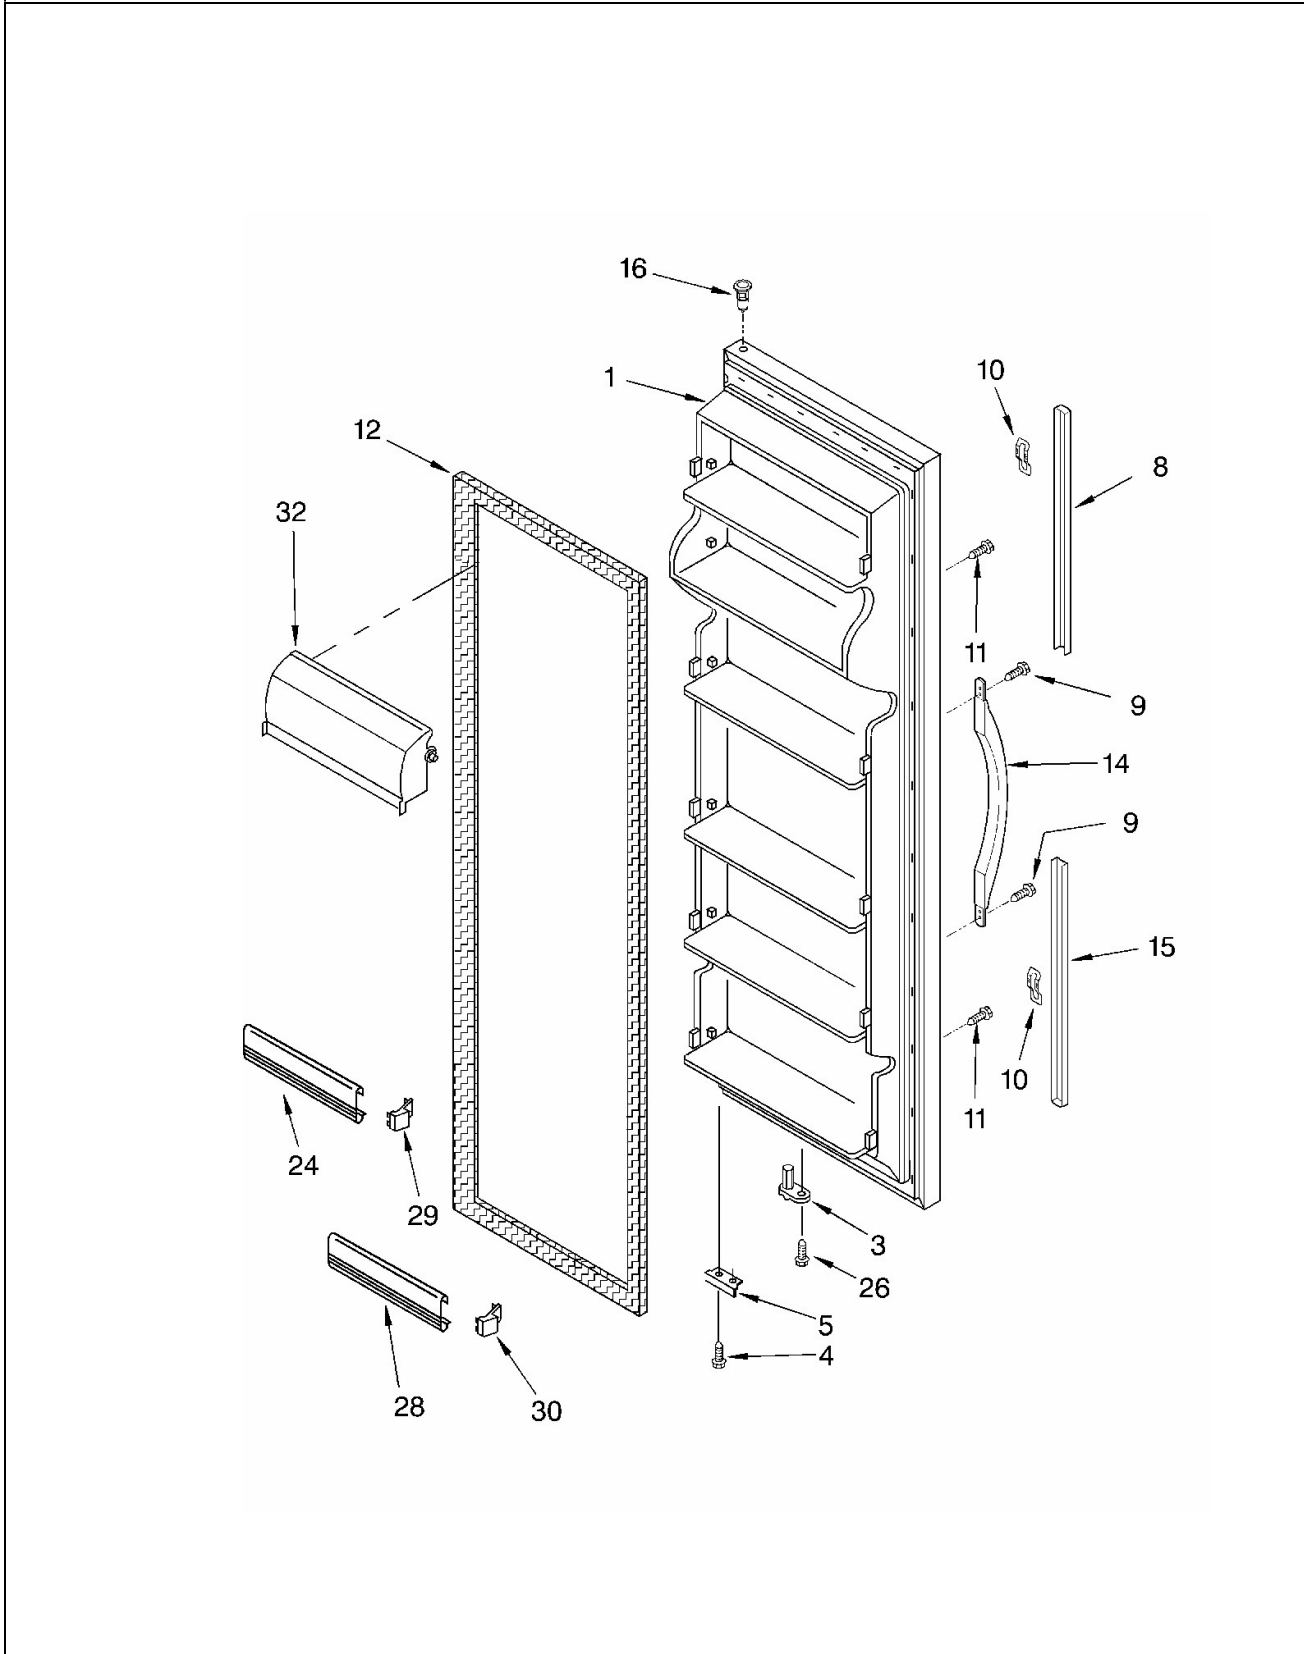

REFRIGERATOR DOOR