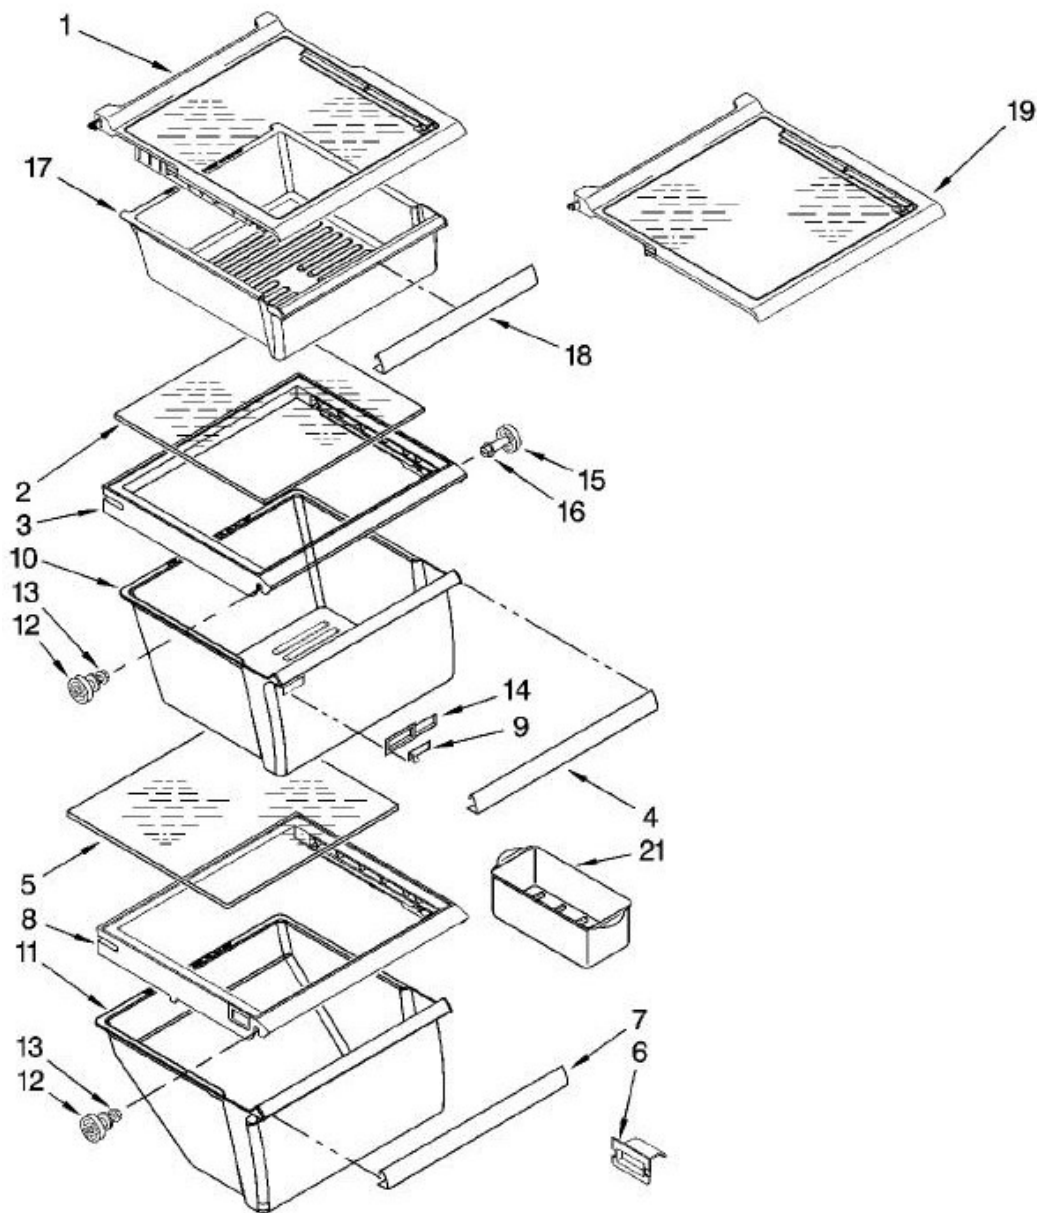

Distribuidor Autorizado

SurteRápido.com

Venta de Refacciones
Electrodomesticas

Refrigerador Whirlpool 7ED2HTQXSQ00

Distribuidor Autorizado

SurteRápido.com

Venta de Refacciones
Electrodomesticas

Refrigerador Whirlpool 7ED2HTQXSQ00

No. Ilus.	DESCRIPCIÓN	No. de Parte
1	Shelf, Snack Pan	***
2	Glass, Cover	2174150
3	Cover, Crisper	2209698
4	Trim, Pan	***
5	Glass, Cover	2179259
6	Deflector	***
7	Trim, Meat Pan	***
8	Cover, Meat Pan	2311726
9	Slide, Humidity Control	***
10	Crisper Pan	2188661
11	Meat Pan	2188665
12	Stud Assembly	2196485
13	Screw	3400894
14	Housing, Humidity Control	***
15	Stud Assembly	2196483
16	Screw	8281158
17	Snack Pan	***
18	Trim, Handle	***
19	Shelf Assembly, Spillguard	2309561
21	Egg Bin	***