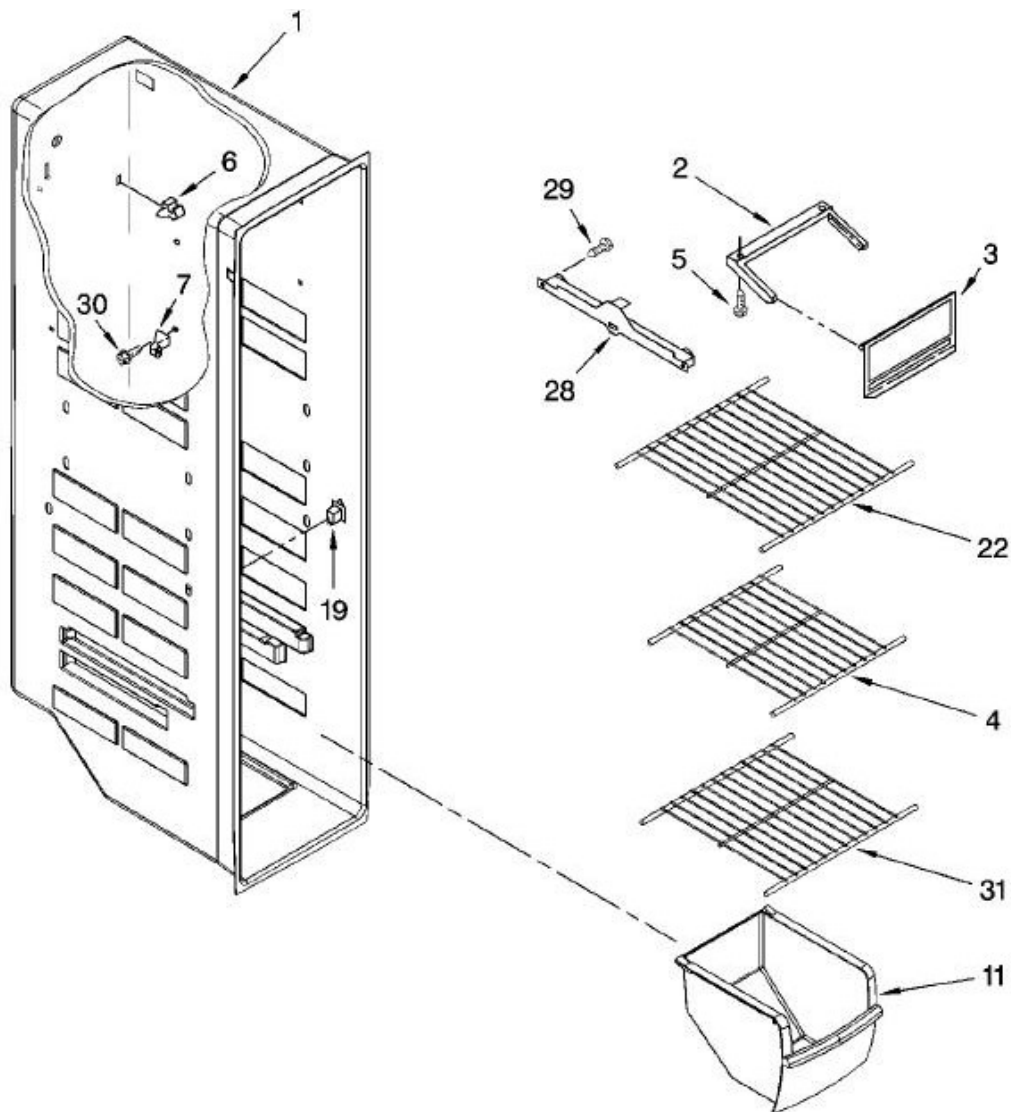

Distribuidor Autorizado

SurteRápido.com

Venta de Refacciones
Electrodomesticas

Refrigerador Whirlpool 7ED2HTQXSQ00

Distribuidor Autorizado

SurteRápido.com

Venta de Refacciones
Electrodomesticas

Refrigerador Whirlpool 7ED2HTQXSQ00

<u>No. Ilus.</u>	<u>DESCRIPCIÓN</u>	<u>No. de Parte</u>
2	Slide, Ice Door	1115380
3	Door, Ice Compartment	2171712
4	Shelf, Wire	2309634
5	Screw	489478
6	Clip, Air Duct (2)	842534
7	Support, Stud (4)	2196206
11	Freezer Bin	2309758
19	Switch, Rocker Arm	1115373
22	Shelf, Wire	2309633
28	Slide, Container (Left Side)	1119237
	Slide, Container (Right Side)	1119293
29	Screw (4)	489100
30	Screw	3400893
31	Shelf, Wire	2309632