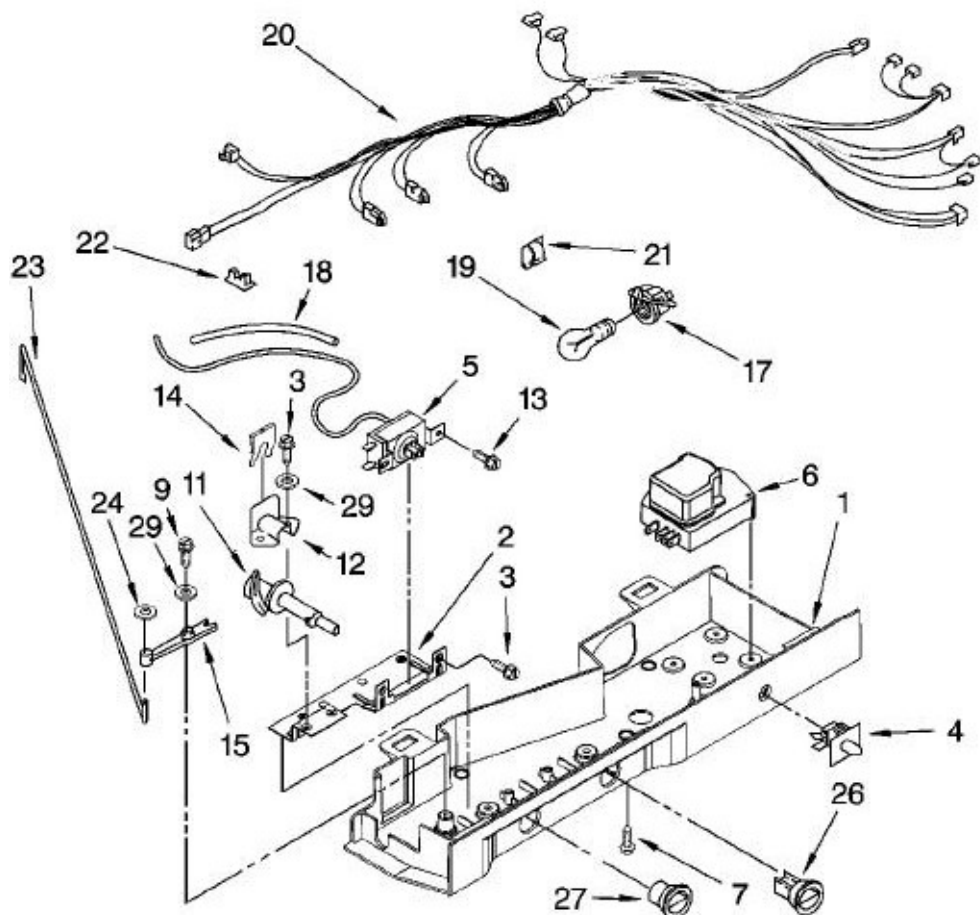

Distribuidor Autorizado

SurteRápido.com

Venta de Refacciones
Electrodomesticas

Refrigerador Whirlpool 7ED2HTQXSQ00

Distribuidor Autorizado

SurteRápido.com

Venta de Refacciones
Electrodomesticas

Refrigerador Whirlpool 7ED2HTQXSQ00

<u>No. Ilus.</u>	<u>DESCRIPCIÓN</u>	<u>No. de Parte</u>
1	Control Box	2311619
2	Mounting Bracket	2311611
3	Screw	3196537
4	Light Switch	2219875
5	Thermostat	2198202
6	Defrost Timer	482493
7	Screw (2)	489398
9	Screw	627068
11	Cam Assembly	2182195
12	Bearing Body	1110560
13	Screw (2)	487869
14	Damper Control	2196062
15	Pivot Arm	1110559
17	Light Socket	2162085
18	Barrier Tube, Thermostat	2196001
19	Light Bulb	527949
20	Control Box Harness	2311636
21	Clip, Wiring	1115374
22	Clip, Wiring	1115375
23	Connecting Rod	2311631
24	Fastener, Push-On	489285
26	Thermostat Knob	2311614
27	Control Knob	2311615
29	Spring Washer	489203