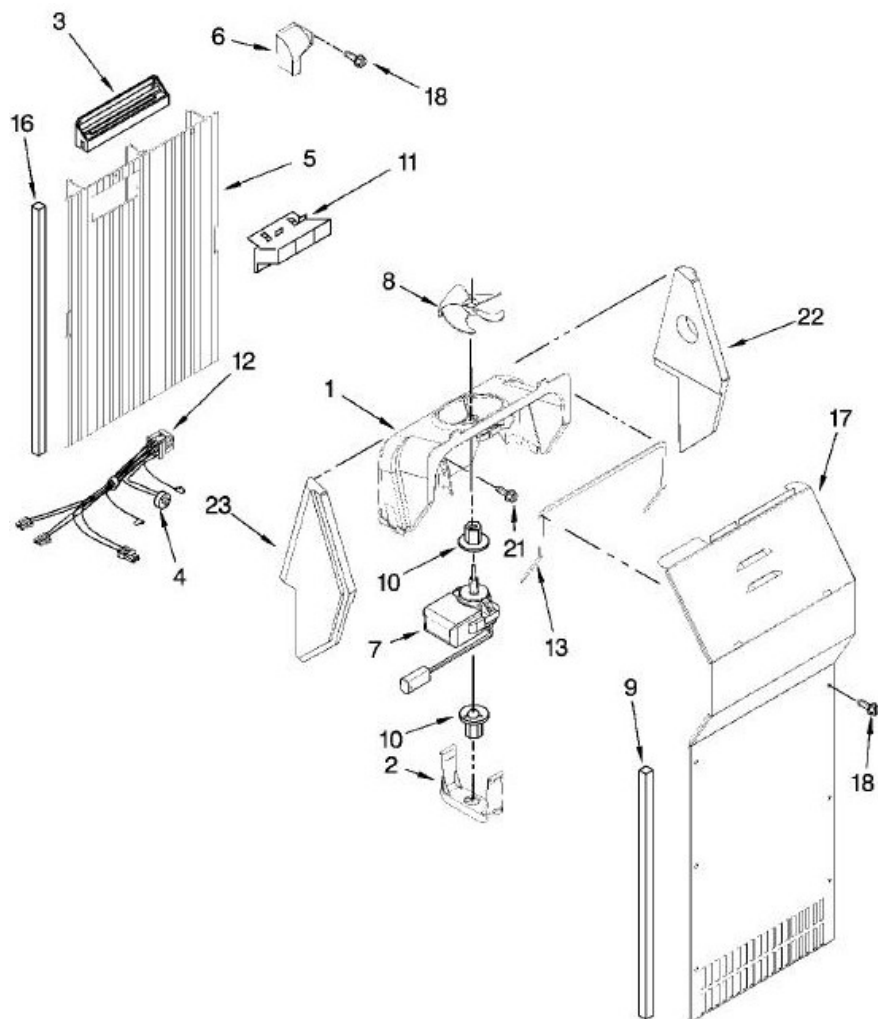

Distribuidor Autorizado

SurteRápido.com

Venta de Refacciones
Electrodomesticas

Refrigerador Whirlpool 7ED2HTQXSQ00

Distribuidor Autorizado

SurteRápido.com

Venta de Refacciones
Electrodomesticas

Refrigerador Whirlpool 7ED2HTQXSQ00

<u>No.Illus.</u>	<u>DESCRIPCIÓN</u>	<u>No. de Parte</u>
1	Fan Scroll	2182119
2	Retainer, Fan Motor	2155590
3	Diffuser, Air Duct	2149544
4	Bi-Metal, Defrost	2315504
5	Air Duct Freezer	4388357
6	Air Scoop	2161231
7	Fan Motor	2149299
8	Fan Blade	2169142
9	Gasket, Evaporator Cover (2)	2304241
10	Fan Grommet (2)	2176759
11	Duct, Icemaker	2182146
12	Harness, Fan Evaporator (Includes 4)	2187826
13	Gasket, Fan Scroll	2155788
16	Gasket	2203875
17	Cover, Evaporator (Includes 9)	2203840
18	Screw (6)	8281159
21	Screw	489478
22	Support, R.S	2203595
23	Support, L.S	2203596