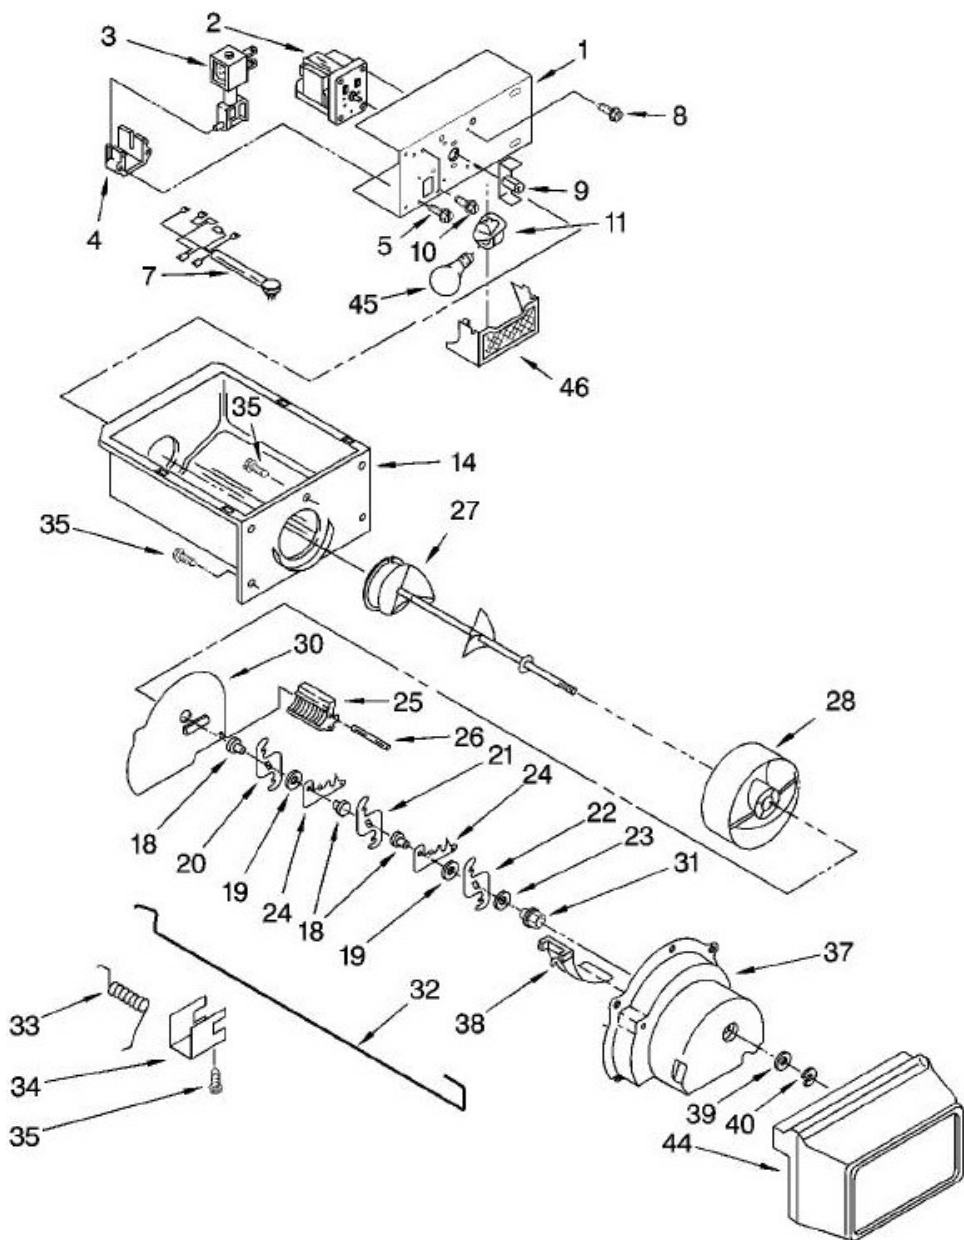

Distribuidor Autorizado

SurteRápido.com

Venta de Refacciones
Electrodomesticas

Refrigerador Whirlpool 7ED2HTQXSQ00

Distribuidor Autorizado

SurteRápido.com

Venta de Refacciones
Electrodomesticas

Refrigerador Whirlpool 7ED2HTQXSQ00

<u>No. Ilus.</u>	<u>DESCRIPCIÓN</u>	<u>No. de Parte</u>
1	Bracket, Motor	2183728
2	Motor, Dispenser	2188242
3	Soleniod Assembly	2152713
4	Guide, Solenoid	2149100
5	Screw (2)	489355
7	Wiring Assembly, Ice Dispenser	2311639
8	Screw (6)	489399
9	Coupling, Motor	2205716
10	Screw	489478
11	Socket, Light	2162085
14	Ice Container	2196089
18	Spacer, Step (3)	1119005
19	Spacer, Flat (2)	1119007
20	Blade, Rotary	2257022
21	Blade, Rotary	2257023
22	Blade, Rotary	2257024
23	Washer, Plain	489235
24	Blade, Fixed (2)	1119009
25	Block, Blade	2157405
26	Roll Pin	489229
27	Auger	2196295
28	Drum	2209781
30	Floating Baffle	2171682
31	Nut, Bearing	1119018
32	Control Arm	2155231
33	Spring, Return	1119020
34	Retainer Clip, Rod	1119021