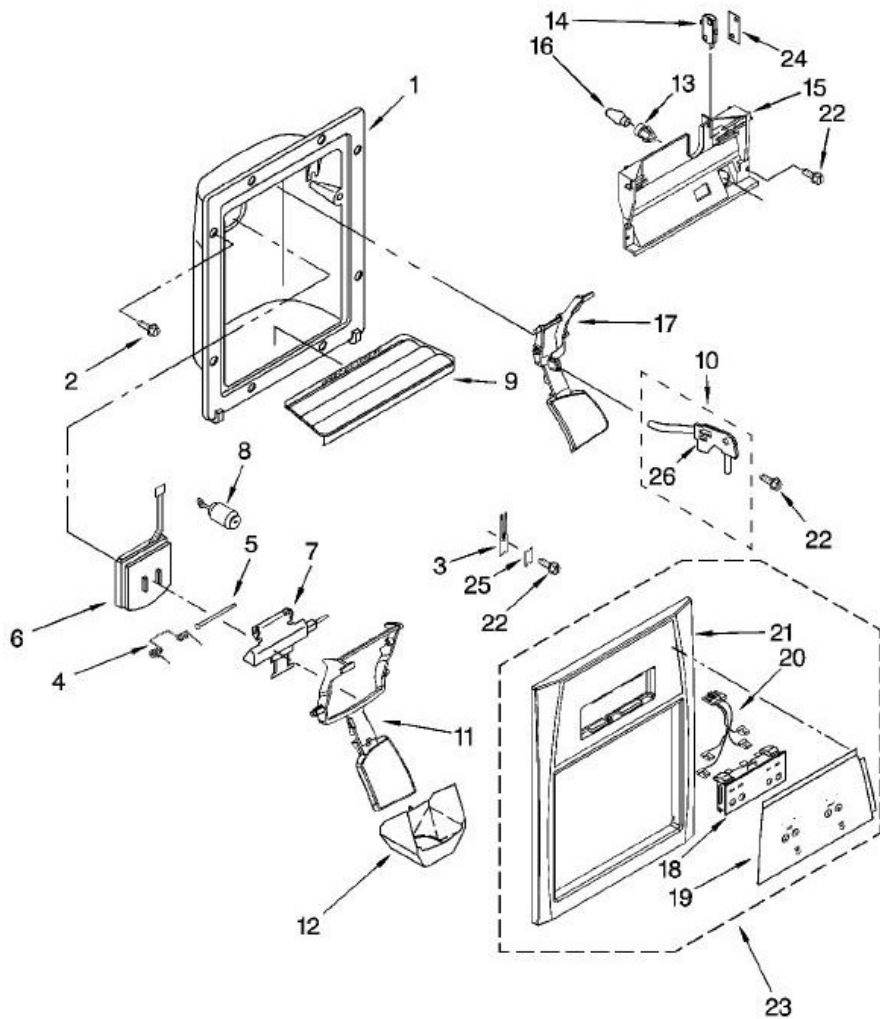

Distribuidor Autorizado

SurteRápido.com

Venta de Refacciones
Electrodomesticas

Refrigerador Whirlpool 7ED2HTQXSQ00

Distribuidor Autorizado

SurteRápido.com

Venta de Refacciones
Electrodomesticas

Refrigerador Whirlpool 7ED2HTQXSQ00

No. Ilus.	DESCRIPCIÓN	No. de Parte
1	Housing, Dispenser (Not Serviced)	***
2	Screw	3196537
3	Retainer, Levers	2194719
4	Spring, Torsion	2180209
5	Pin	2196195
6	Door, Ice	2180353
7	Door Mechanism Assembly	2304355
8	Mechanism Delay	2205686
9	Grille, Overflow (White)	2206671W
	Grille, Overflow (Biscuit)	2206671T
	Grille, Overflow (Black)	2206671B
10	Water Fitting Assembly	8201537
11	Lever, Ice Dispenser (White)	2195089W
12	Guide, Ice	2180224
13	Lamp Holder	2180200
14	Switch (2)	2162361
15	Bracket, Control	2180226
16	Bulb, Light	3406124
17	Lever, Water Dispenser (White)	2195090W
	Lever, Water Dispenser (Biscuit)	***
	Lever, Water Dispenser (Black)	***
18	Switch Assembly	***
19	Overlay, Front Cover	***
20	Wire Assembly	2311640
21	Front Cover, Housing	***
22	Screw	489000
23	Front Cover Assembly (18, 19, 20 & 21)	2311691W