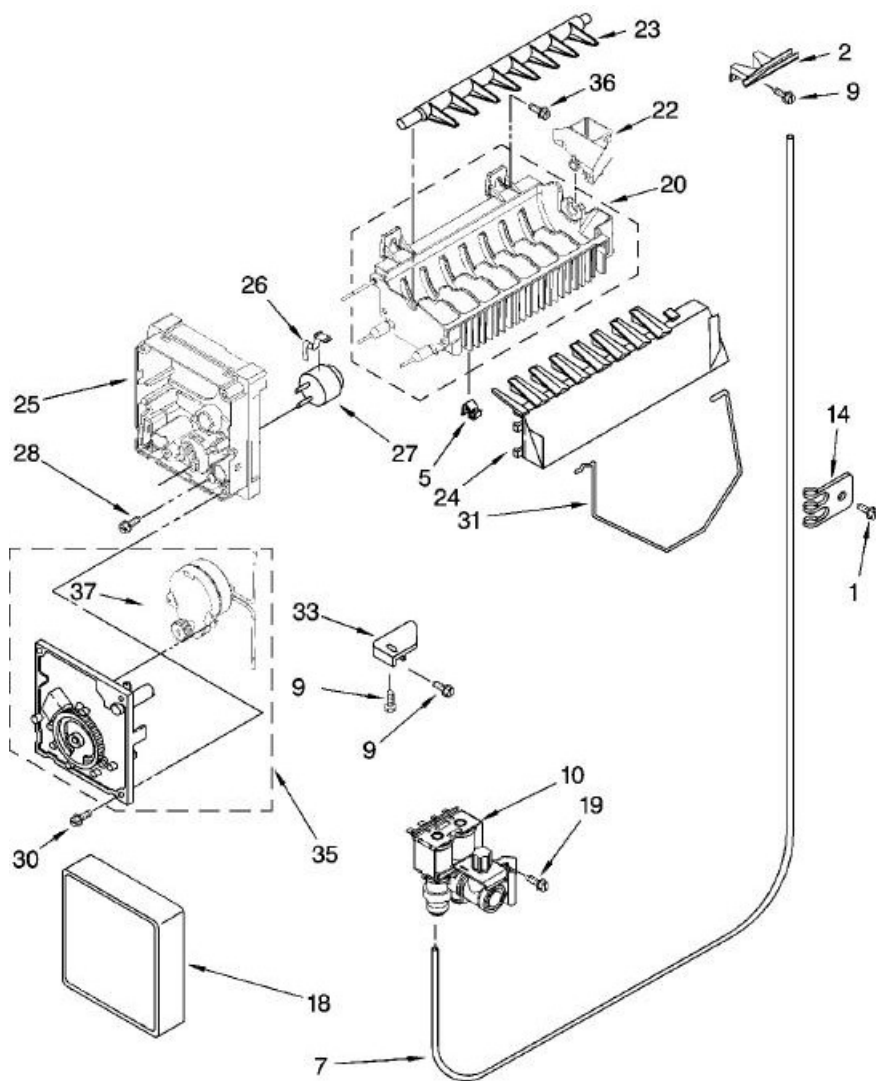

Distribuidor Autorizado

SurteRápido.com

Venta de Refacciones
Electrodomesticas

Refrigerador Whirlpool 7ED2HTQXSQ00

Distribuidor Autorizado

SurteRápido.com

Venta de Refacciones
Electrodomesticas

Refrigerador Whirlpool 7ED2HTQXSQ00

No. Ilus.	DESCRIPCIÓN	No. de Parte
1	Screw	489084
2	Chute, Water	2209774
5	Clip, Fuse	628379
7	Tube, Water	2304859
9	Screw	489478
10	Filter Valve Asm	2188778
14	Tube Clip	489385
18	Cover	2174155
19	Screw (2)	488649
20	Mold & Heater Assembly	628228
22	Cup, Water Fill	628356
23	Ejector	627843
24	Ice Striper	2182124
25	Support	2195914
26	Retainer, Thermostat	2315522
27	Thermostat	627985
28	Screw	8533917
30	Screw	489276
31	Shut Off Arm	2304354
33	Bracket	628320
35	Module Assembly	8201515
36	Screw	488208
37	Motor (Not Serviced, Order 35)	***
100	Complete Icemaker Assembly	4317943