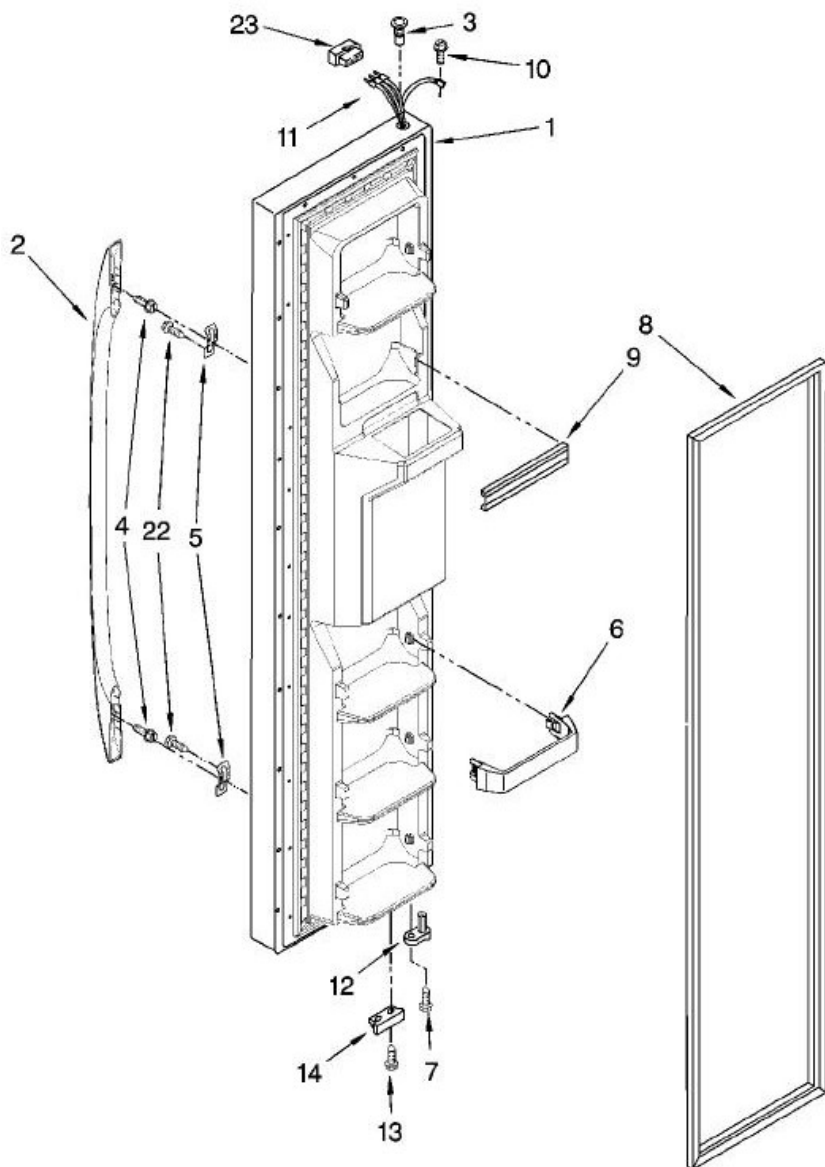

Distribuidor Autorizado

SurteRápido.com

Venta de Refacciones
Electrodomesticas

Refrigerador Whirlpool 7ED2HTQXSQ00

Distribuidor Autorizado

SurteRápido.com

Venta de Refacciones
Electrodomesticas

Refrigerador Whirlpool 7ED2HTQXSQ00

No.Illus.	DESCRIPCIÓN	No. de Parte
1	Freezer Door	2309977W
2	Handle (Includes 4) Acero	2186649W
2a	Perno handle	***
2b	STUD-HANDLE, MOUNTING	***
2c	Screw Stud-handle 8-15 X .813 HW A	***
3	Thimble-Top	2182181
4	SCREW	489491
5	Clip	2193353W
6	Trivet (4)	2309717
7	Screw	3400012
8	Door Gasket, Magnetic	2159072
9	Trim, Door Shelf	2209680
10	Screw	488500
11	Wire Harness	2311642
12	Door Closer, Upper Cam	2182179
13	Screw	489420
14	Bracket, Door Stop (Chrome)	2206629
	Bracket, Door Stop (Black)	2206629
22	Screw (4)	489491
23	Connector	2154473