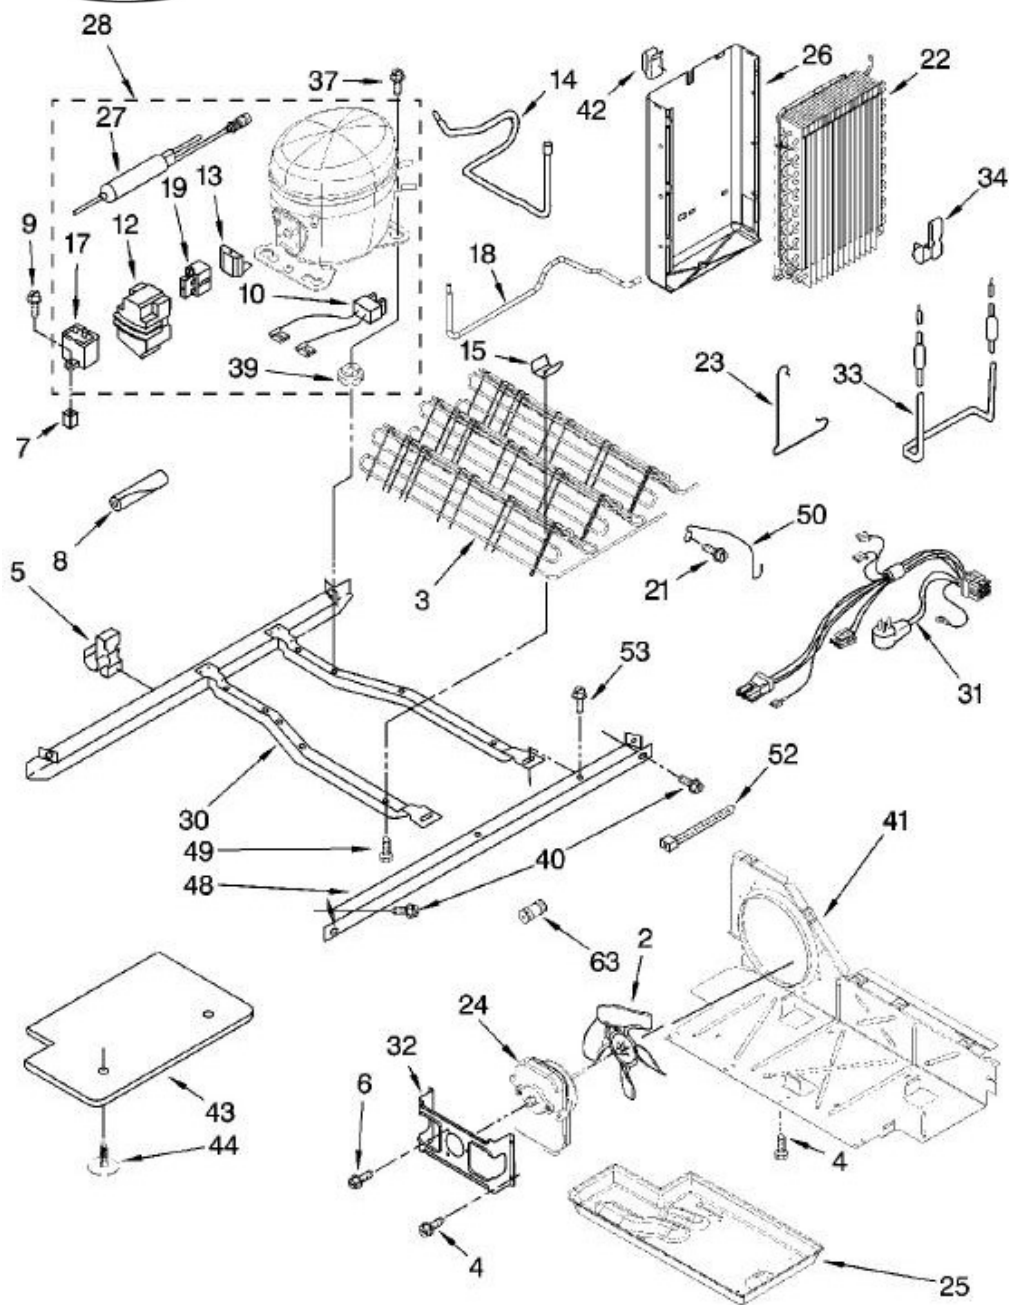

Distribuidor Autorizado

SurteRápido.com

Venta de Refacciones
Electrodomesticas

Refrigerador Whirlpool 7ED2HTQXSQ00

Distribuidor Autorizado

SurteRápido.com

Venta de Refacciones
Electrodomesticas

Refrigerador Whirlpool 7ED2HTQXSQ00

No. Ilus.	DESCRIPCIÓN	No. de Parte
2	Fan, Blade	8201630
3	Condenser Assembly	2223953
4	Screw	489464
5	Clip, Wire	2208280
6	Screw (2)	8533993
7	Grommet	509812
8	Sleeve	2161302
9	Screw	488687
10	Wire, Capacitor (Production)	2311653
	Wire, Capacitor (Service)	2172890
12	Cover, Terminal (Production)	2217635
	Cover, Terminal (Service)	4387731
13	Overload (Production)	2162216
	Overload (Service)	2187145
14	Tube Suction	2220642
15	Clip, Condenser(2)	2311725
17	Capacitor (Production)	2255130
	Capacitor (Service)	999532
18	Tube, Condenser to Heat Loop	2261599
19	Relay (Production)	2262182
	Relay (Service)	2262185
21	Screw	489478
22	Evaporator	2188822
23	Clamp	2161324
24	Fan, Motor	2188874
25	Tray, Evaporator	1105523
26	Heat Shield	2217195