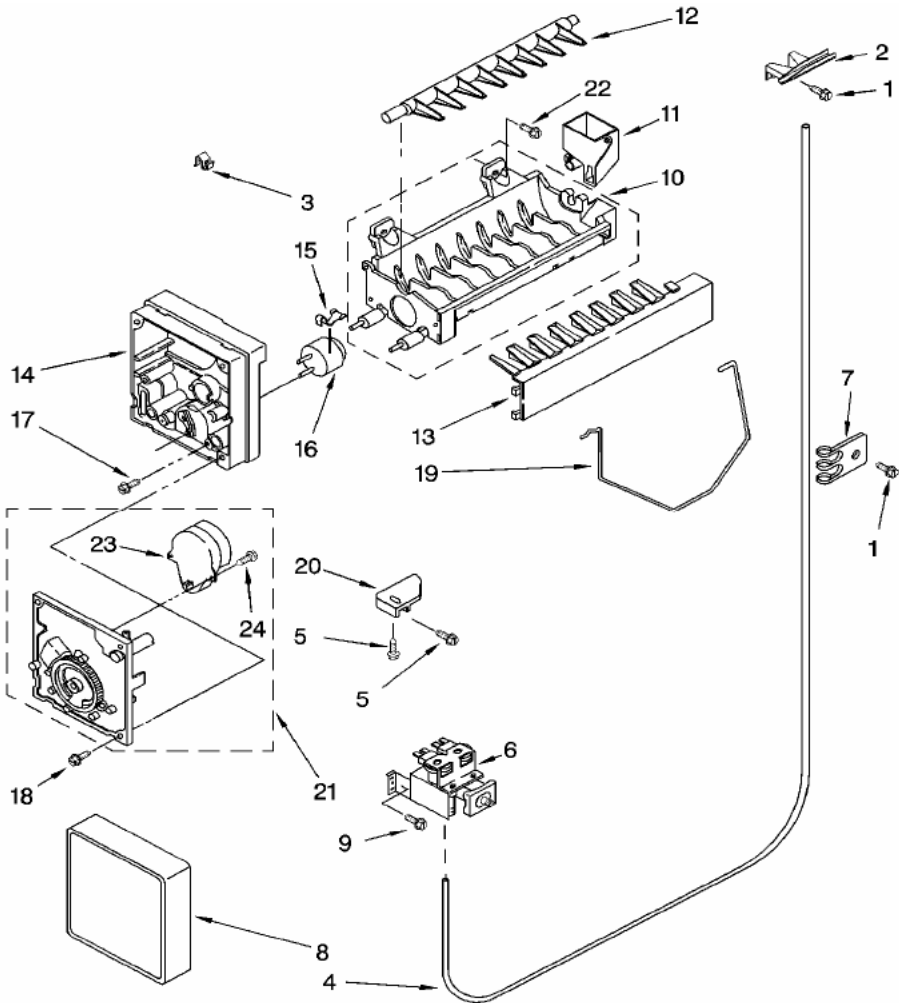

7ED5VHEXSL00 ICE MAKER