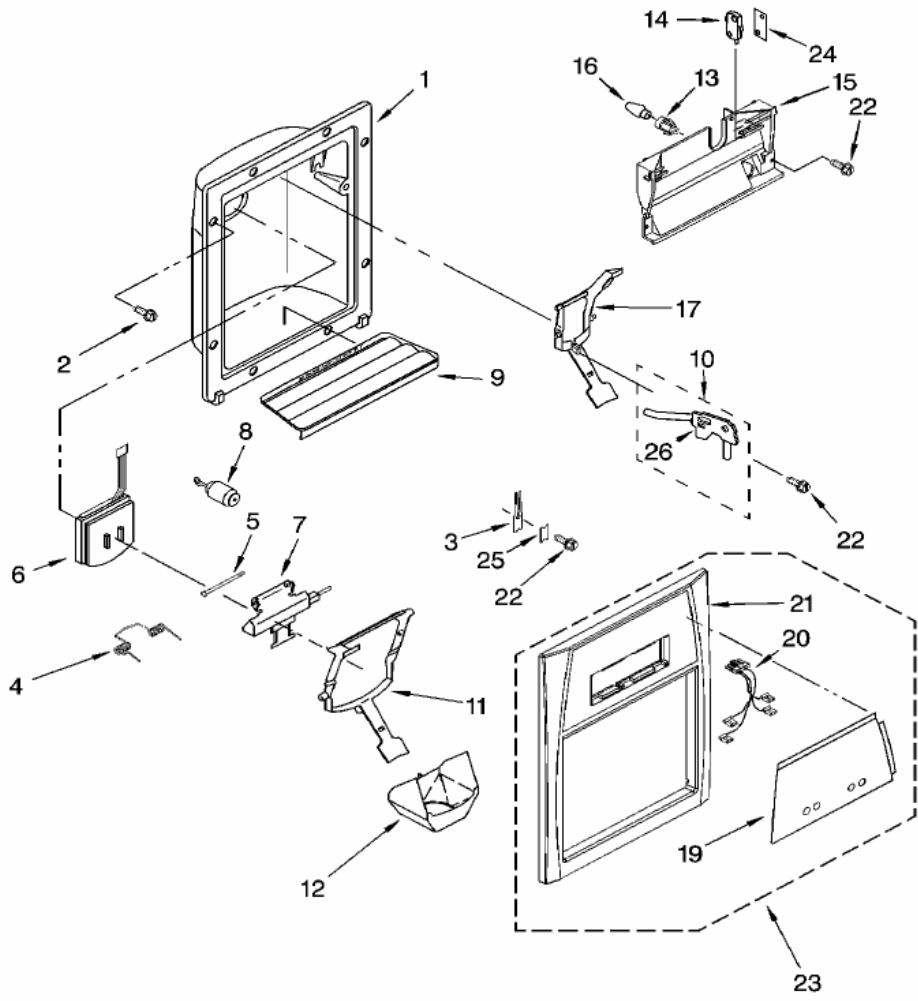

7ED5VHEXSL00 DISPENSER