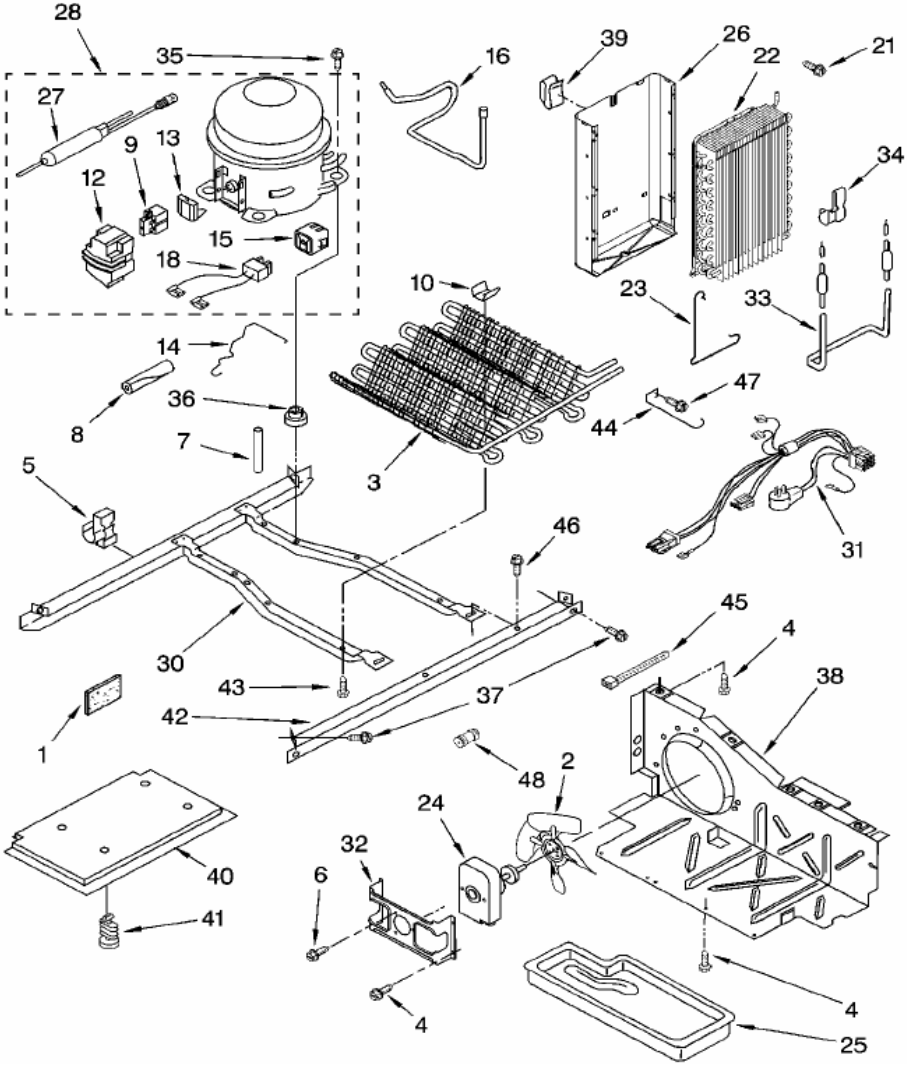

7ED5VHEXSL00 UNIT