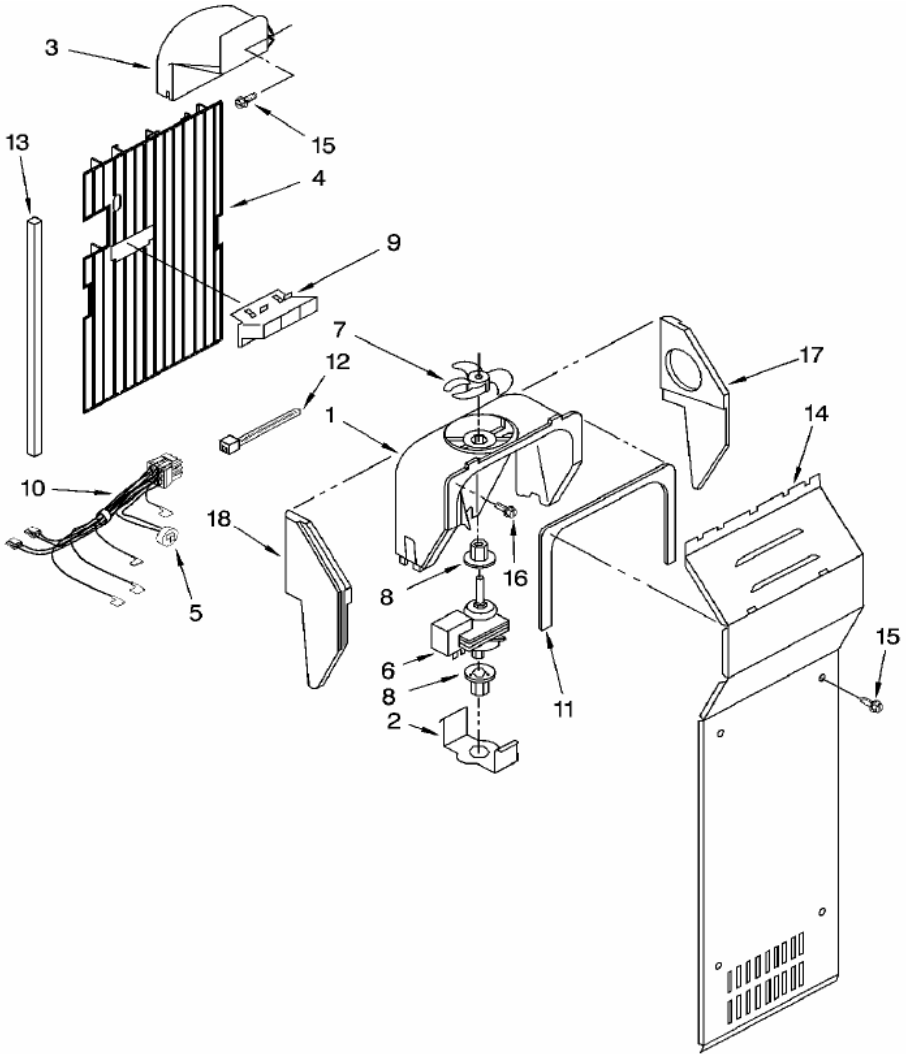

7ED5VHEXSL00 UNIT

7ED5VHEXSL00 UNIT

1	2215468	INSULATION, SOUND
2	2225834	FAN, BLADE
3	W10121484	CONDENSER ASSEMBLY (ALSO ORDER 7)
4	489464	SCREW
5	2208280	CLIP, WIRE
6	8533993	SCREW
7	***	BUSHING, COMPRESSOR
8	2161302	SLEEVE
9	***	RELAY (SERVICE ONLY)
10	2216914	CLIP, CONDENSER
12	***	COVER (SERVICE ONLY)
13	***	OVERLOAD (SERVICE ONLY)
14	2223313	CLIP, RETAINING
15	2304885	START-DEVICE, COMBINATION
16	2205765	TUBE SUCTION
18	***	WIRE, CAPACITOR (SERVICE ONLY)
21	489478	SCREW
22	2188823	EVAPORATOR
23	2161324	CLAMP
24	2188874	FAN, MOTOR
25	1105523	TRAY, EVAPORATOR
26	2217194	HEAT SHIELD
27	2319825	DRIER (PRODUCTION)
28	W10120460	COMPRESSOR (INCLUDES 9, 12, 13, 18, 27 & 36)
30	2304904	UNIT MOUNTING FRAME
31	2187605	UNIT, HARNESS
32	2181929	FAN, MOTOR BRACKET
33	2188175	HEATER, DEFROST
34	2304287	CLIP
35	489373	SCREW
36	1100826	GROMMET
37	489340	SCREW
38	2196202	AIR BAFFLE

39	2155547	CLIP, HEAT SHIELD
40	2304899	UNIT COVER, BOTTOM
41	489396	CLIP
42	2305374	UNIT MOUNTING RAIL
43	8281232	SCREW
44	2260517	GUARD, FAN
45	2172840	STRAP
47	488649	SCREW
48	2320322	UNION

7ED5VHEXSL00 AIR FLOW