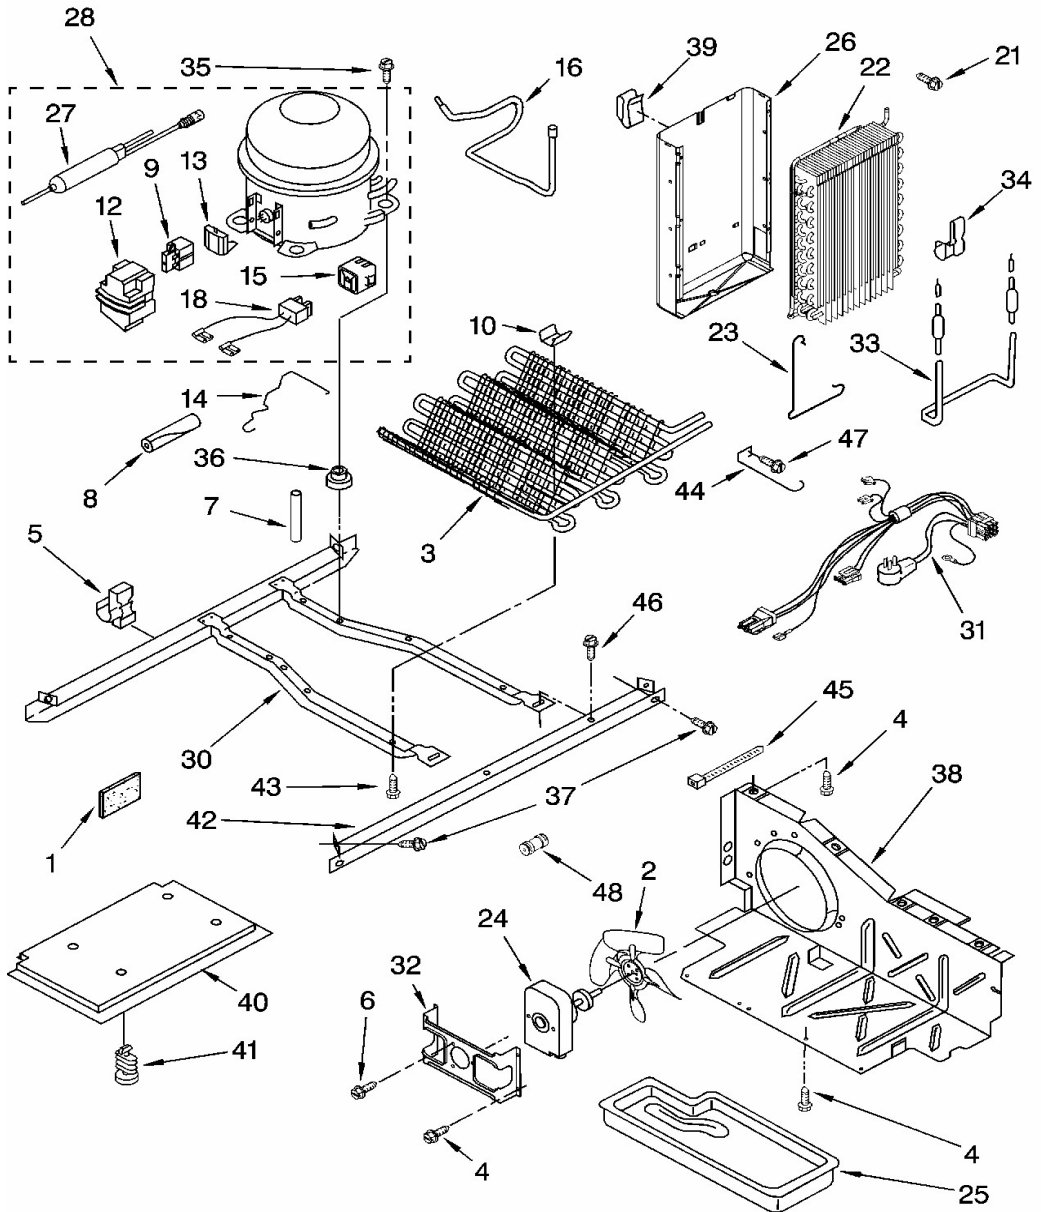

Distribuidor Autorizado

SurteRápido.com

Venta de Refacciones
Electrodomesticas

Refrigerador Whirlpool 7ED5VHEXSS00

Distribuidor Autorizado

SurteRápido.com

Venta de Refacciones
Electrodomesticas

Refrigerador Whirlpool 7ED5VHEXSS00

No. Ilus.	DESCRIPCIÓN	No. de Parte
1	Insulation, Sound	2215468
2	Fan, Blade	2225834
3	Condenser Assembly (Also Order 7)	W10121484
4	Screw	489464
5	Clip, Wire	2208280
6	Screw	8533993
7	Bushing, Compressor	***
8	Sleeve	2161302
9	Relay (Service Only)	***
10	Clip, Condenser	23117215
12	Cover (Service Only)	***
13	Overload (Service Only)	***
14	Clip, Retaining	2223314
15	Start-Device, Combination	2304885
16	Tube Suction	2205765
18	Wire, Capacitor (Service Only)	***
21	Screw	489478
22	Evaporator	2188823
23	Clamp	2161324
24	Fan, Motor	2188874
25	Tray, Evaporator	1105523
26	Heat Shield	2217194
27	Drier (Production)	2319825
28	Compressor (In. 9, 12, 13, 18, 27 & 36)	W10120460
30	Unit Mounting Frame	2304904
31	Unit, Harness	2187605
32	Fan, Motor Bracket	2181929