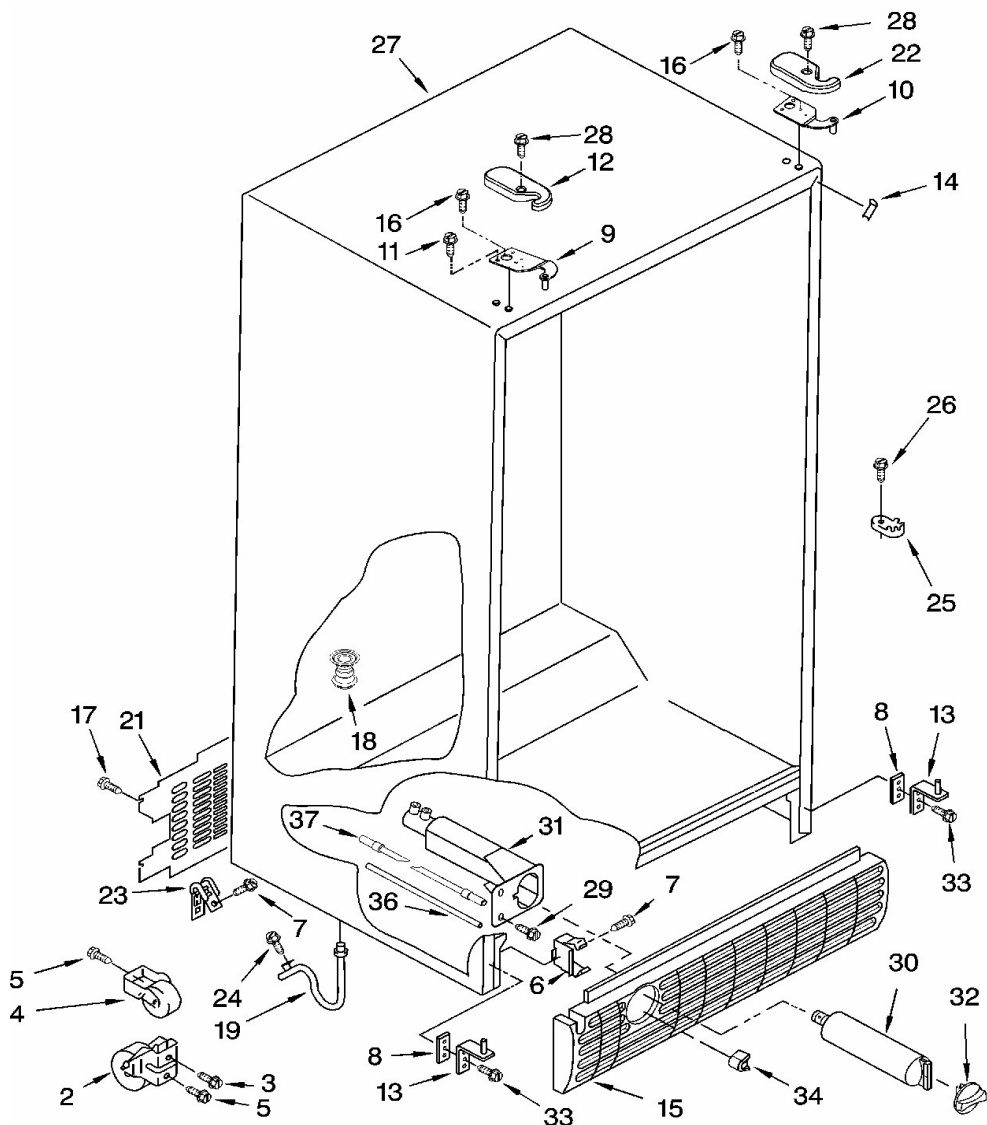

Distribuidor Autorizado

SurteRápido.com

Venta de Refacciones
Electrodomesticas

Refrigerador Whirlpool 7ED5VHEXSS00

Distribuidor Autorizado

SurteRápido.com

Venta de Refacciones
Electrodomesticas

Refrigerador Whirlpool 7ED5VHEXSS00

No. Ilus.	DESCRIPCIÓN	No. de Parte
2	Front Roller	2174748
3	Screw	3400517
4	Roller (Rear)	2196236
5	Screw	489427
6	Clip, Grille	2155013
7	Screw	489478
8	Shim	2209697
9	Hinge Top (FC)	2203770
10	Hinge Top (RC)	2203771
11	Screw	8281149
12	Hinge Cover (Black)	2203407B
13	Hinge Bottom	2217075
14	Filler, Wrapper (Black)	2201017
15	Grille (Black)	2260500B
16	Screw	489497
17	Screw	489464
18	Drain Fitting	2304888
19	Extension Tube	2304937
21	Cover, Unit	2188741
22	Hinge Cover (Black)	2203408B
23	Clamp, Service Cord	489348
24	Screw	489084
25	Door Closer, Lower Cam (2)	2155311
26	Screw	489483
27	Cabinet (Not A Serviceable Part)	***
28	Screw	8281227
29	Screw	489500