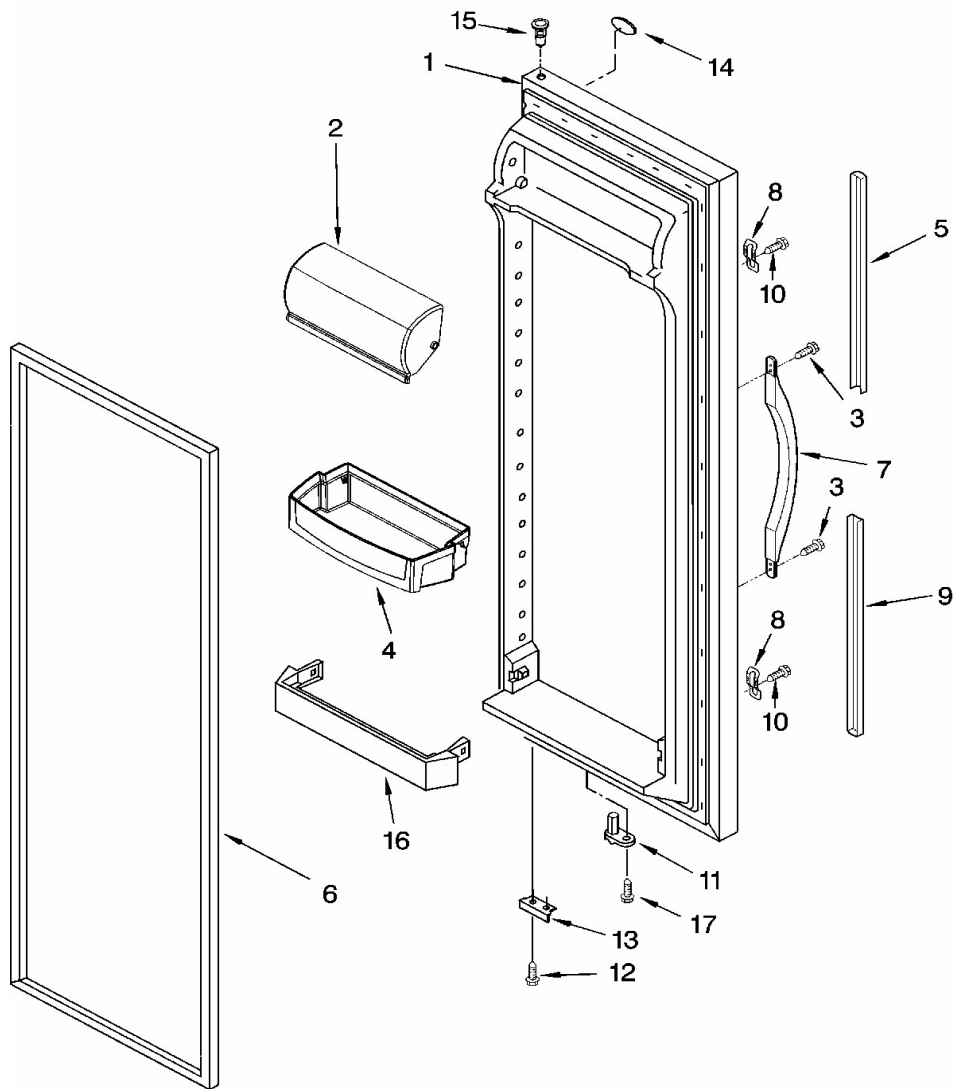

Distribuidor Autorizado

SurteRápido.com

Venta de Refacciones
Electrodomesticas

Refrigerador Whirlpool 7ED5VHEXSS00

Distribuidor Autorizado

SurteRápido.com

Venta de Refacciones
Electrodomesticas

Refrigerador Whirlpool 7ED5VHEXSS00

<u>No. Ilus.</u>	<u>DESCRIPCIÓN</u>	<u>No. de Parte</u>
1	Refrigerator Door (Includes Item 6)	2323864S
2	Door, Compartment	2256101
3	Screw	W10010140
4	Bin, Door (3)	2304235
5	Extension, Top	***
6	Door Gasket, Magnetic	2309529
7	Handle, Center	W10125003
8	Clip	***
9	Extension, Bottom	***
10	Screw	***
11	Door Closer, Upper Cam	2182178
12	Screw	489420
13	Bracket, Door Stop (Chrome)	2206629
14	Nameplate	2255121
15	Thimble, Top	2308091
16	Trivet	2156022
17	Screw	3400012