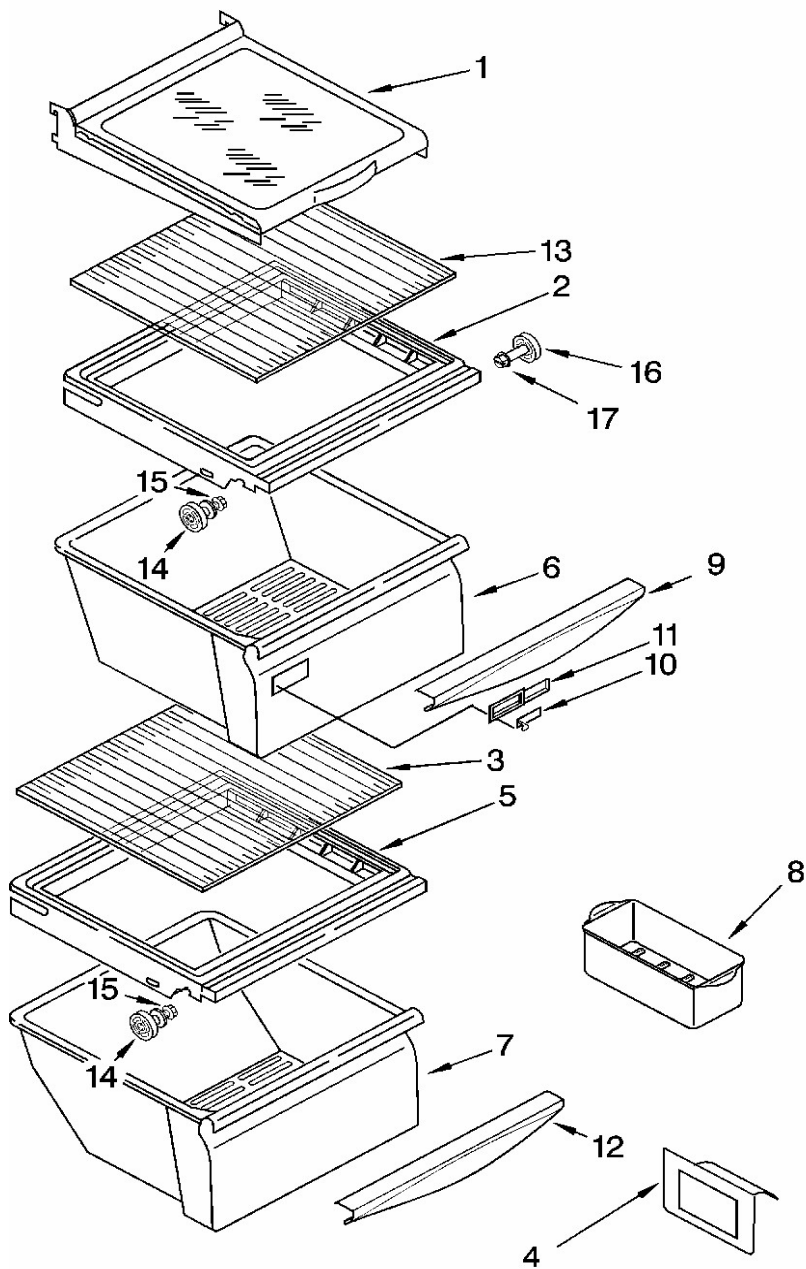

Distribuidor Autorizado

SurteRápido.com

Venta de Refacciones
Electrodomesticas

Refrigerador Whirlpool 7ED5VHEXSS00

Distribuidor Autorizado

SurteRápido.com

Venta de Refacciones
Electrodomesticas

Refrigerador Whirlpool 7ED5VHEXSS00

<u>No. Ilus.</u>	<u>DESCRIPCIÓN</u>	<u>No. de Parte</u>
1	Shelf, Cantilever (3)	2309524
2	Cover, Crisper	2209698
3	Glass, Cover	2179259
4	Deflector	2179350
5	Cover, Meat Pan	2311726
6	Crisper Pan	2188652
7	Meat Pan	2188654
8	Egg Bin	***
9	Trim, Handle (Crisper Pan)	2255593
10	Slide, Humidity Control	2179342
11	Front, Crisper Pan	2179343
12	Trim, Handle (Meat Pan)	2255592
13	Glass, Cover	2179259
14	Stud Assembly	2196485
15	Screw	3400894
16	Stud Assembly	2196483
17	Screw	8281158