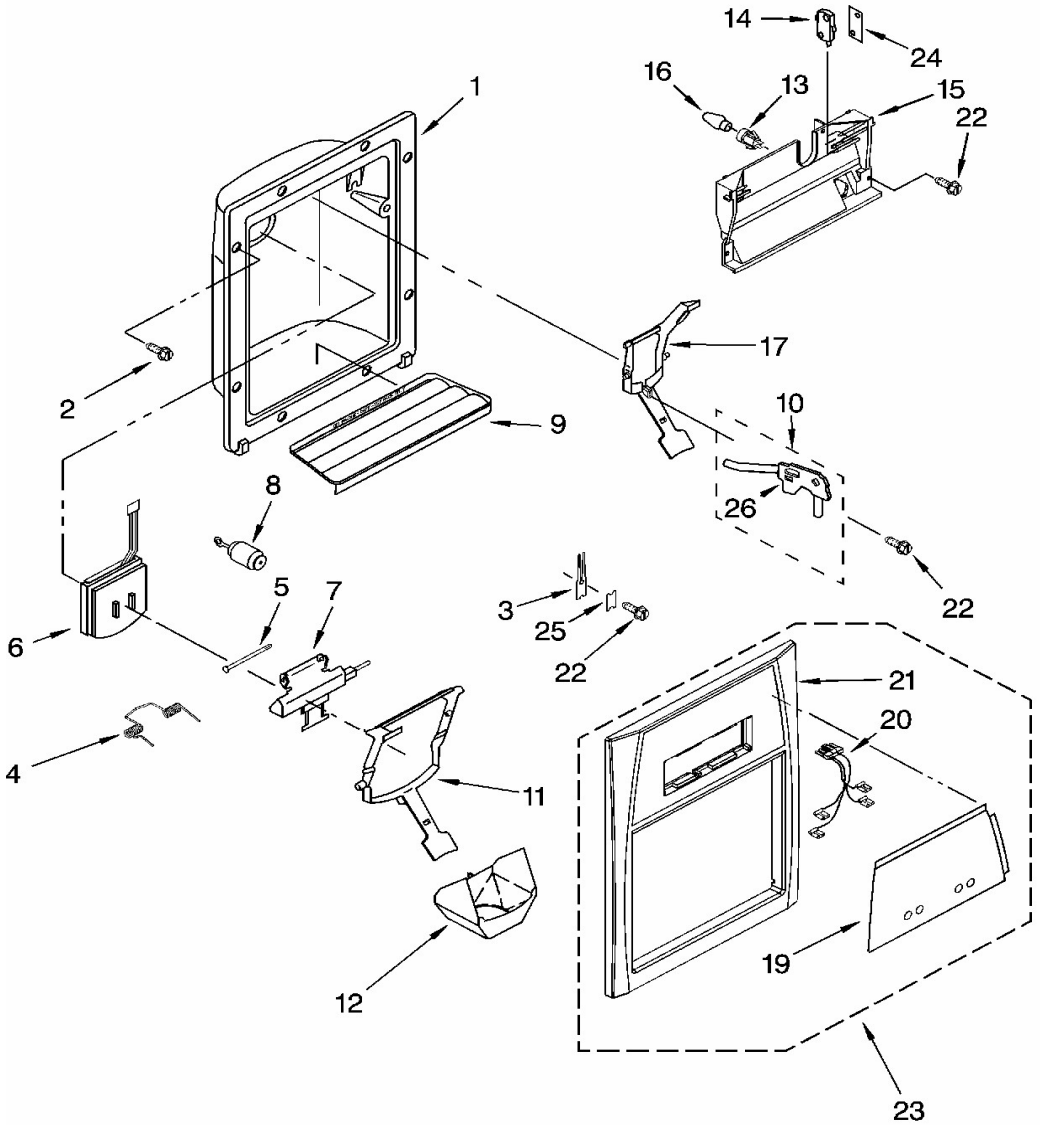

Distribuidor Autorizado

SurteRápido.com

Venta de Refacciones
Electrodomesticas

Refrigerador Whirlpool 7ED5VHEXSS00

Distribuidor Autorizado

SurteRápido.com

Venta de Refacciones
Electrodomesticas

Refrigerador Whirlpool 7ED5VHEXSS00

No.Illus.	DESCRIPCIÓN	No. de Parte
1	Housing, Dispenser (Not Serviced)	***
2	Screw	3196537
3	Retainer, Levers	2194719
4	Spring, Torsion	2304772
5	Pin	2196195
6	Door, Ice	2180353
7	Door Mechanism Assembly	2304355
8	Mechanism Delay	2205686
9	Grille, Overflow (Black)	2206670B
10	Water Fitting Assembly	2304317
11	Lever, Ice Dispenser (Black)	2255431B
12	Guide, Ice	2180224
13	Lamp Holder	2180200
14	Switch (4)	2162361
15	Bracket, Control	2183771
16	Bulb, Light	3406124
17	Lever, Water Dispenser (Black)	2255432B
19	Overlay, Front Cover	***
20	Wire Assembly	2325305
21	Front Cover, Housing	***
22	Screw	489000
23	Front Cover Assembly (l.18, 19, 20 & 21)	2311694B
24	Spacer, Switch (2)	625834
25	Strain Relief	2195051
26	Bracket, Dispenser	2304673