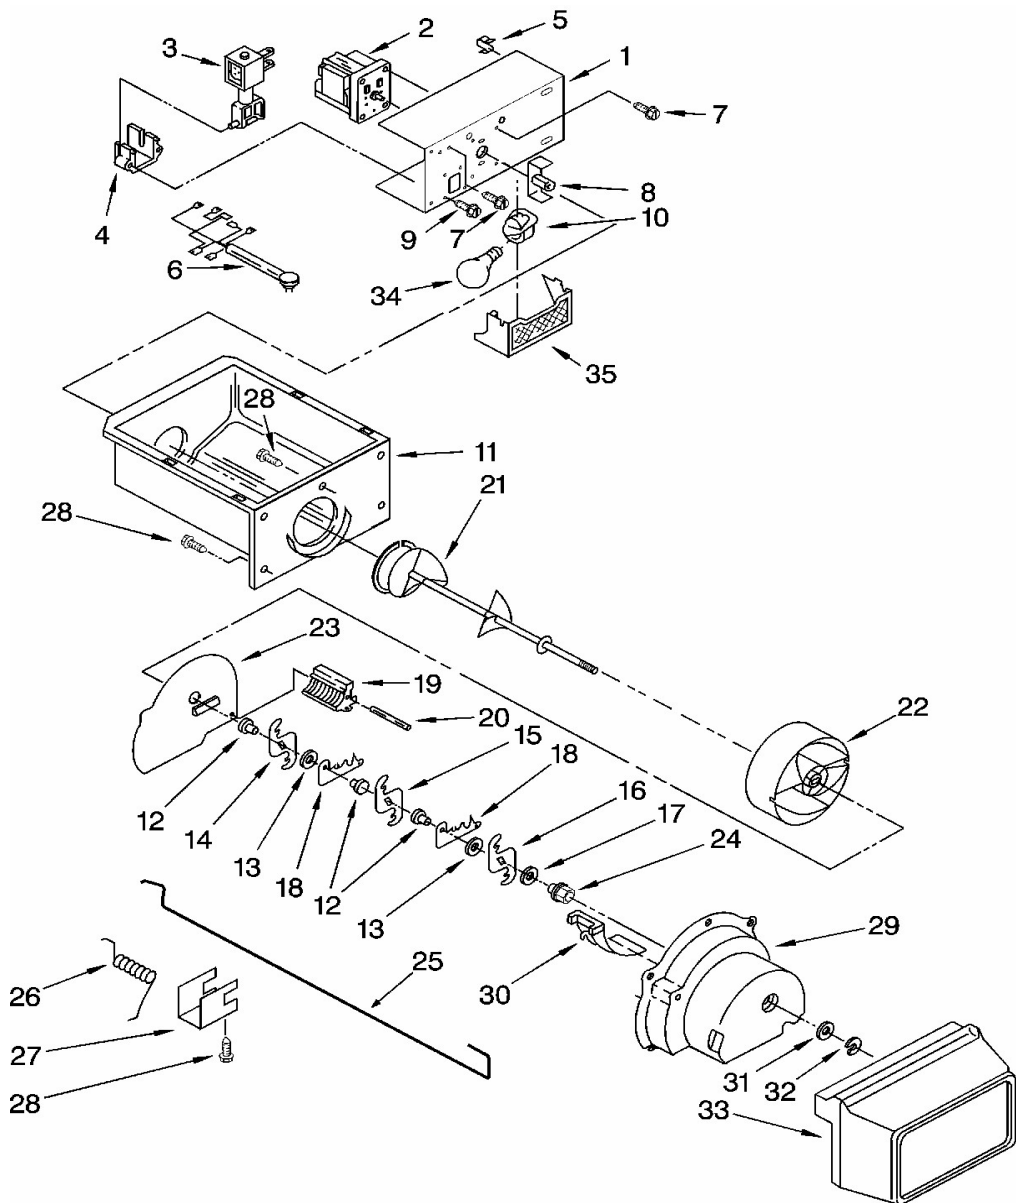

Distribuidor Autorizado

SurteRápido.com

Venta de Refacciones
Electrodomesticas

Refrigerador Whirlpool 7ED5VHEXSS00

Distribuidor Autorizado

SurteRápido.com

Venta de Refacciones
Electrodomesticas

Refrigerador Whirlpool 7ED5VHEXSS00

<u>No. Ilus.</u>	<u>DESCRIPCIÓN</u>	<u>No. de Parte</u>
1	Bracket, Motor	2254587
2	Motor, Dispenser	W10181208
3	Solenoid Assembly	2152713
4	Guide, Solenoid	2149100
5	Clip, Wiring	1115374
6	Wiring Assembly, Ice Dispenser	2325303
7	Screw	489399
8	Coupling, Motor	W10140958
9	Screw	489478
10	Socket, Light	2162085
11	Ice Container	2196091
12	Spacer, Step	1119005
13	Spacer, Flat	1119007
14	Blade, Rotary	2257022
15	Blade, Rotary	2257023
16	Blade, Rotary	2257024
17	Washer, Plain	489235
18	Blade, Fixed	1119009
19	Block, Blade	2157405
20	Roll Pin	489229
21	Auger	2196295
22	Drum	2305377
23	Floating Baffle	2171682
24	Nut, Bearing	1119018
25	Control Arm	2155231
26	Spring, Return	1119020
27	Retainer Clip, Rod	1119021