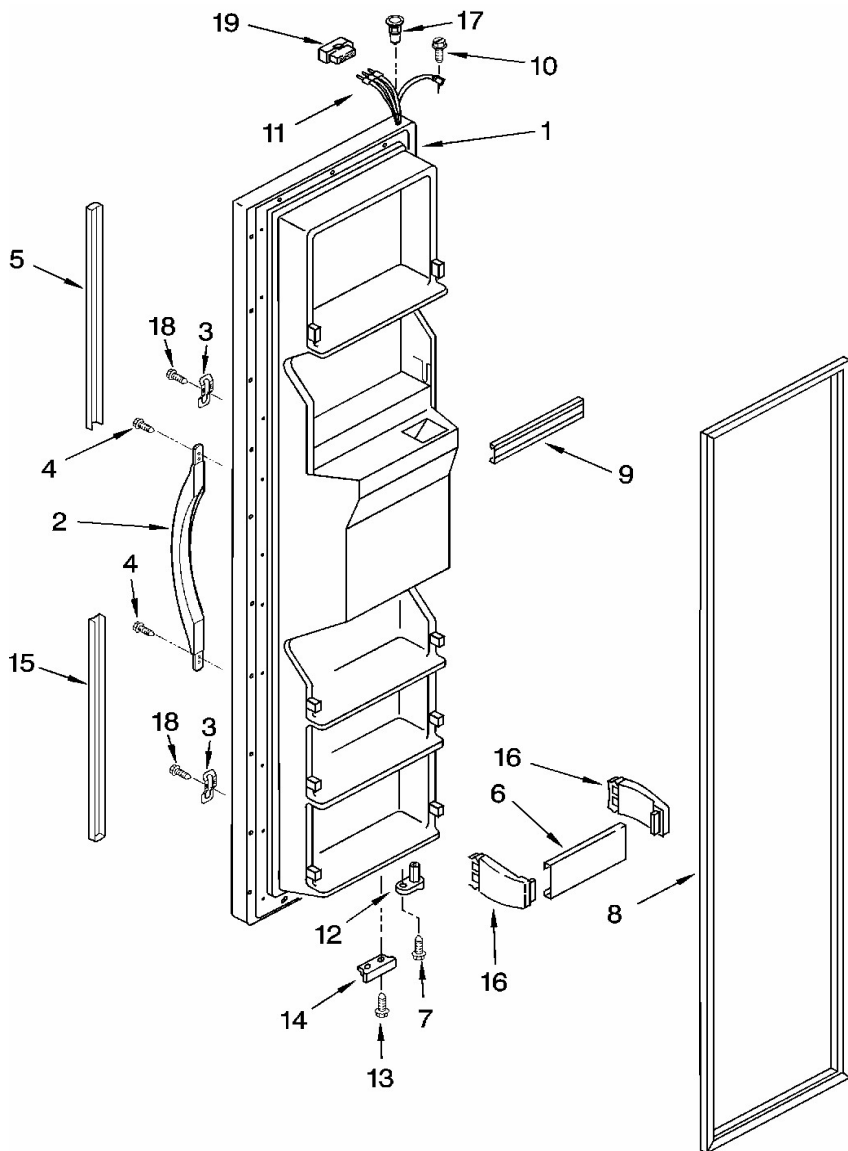

Distribuidor Autorizado

SurteRápido.com

Venta de Refacciones
Electrodomesticas

Refrigerador Whirlpool 7ED5VHEXSS0

Distribuidor Autorizado

SurteRápido.com

Venta de Refacciones
Electrodomesticas

Refrigerador Whirlpool 7ED5VHEXSS00

<u>No. Ilus.</u>	<u>DESCRIPCIÓN</u>	<u>No. de Parte</u>
1	Freezer Door	2325329S
2	Handle, Center	W10125003
3	Clip	***
4	Screw	W10010140
5	Extension, Top	***
6	Trim, Door (4)	2171157
7	Screw	3400012
8	Door Gasket, Magnetic	2309533
9	Trim, Door Shelf	2209681
10	Screw	488500
11	Wire Harness	2311641
12	Door Closer, Upper Cam	2182179
13	Screw	489420
14	Bracket, Door Stop	2206629B
15	Extension, Bottom	***
16	End Cap	***
17	Thimble, Top	2182181
18	Screw	***
19	Connector	2154473