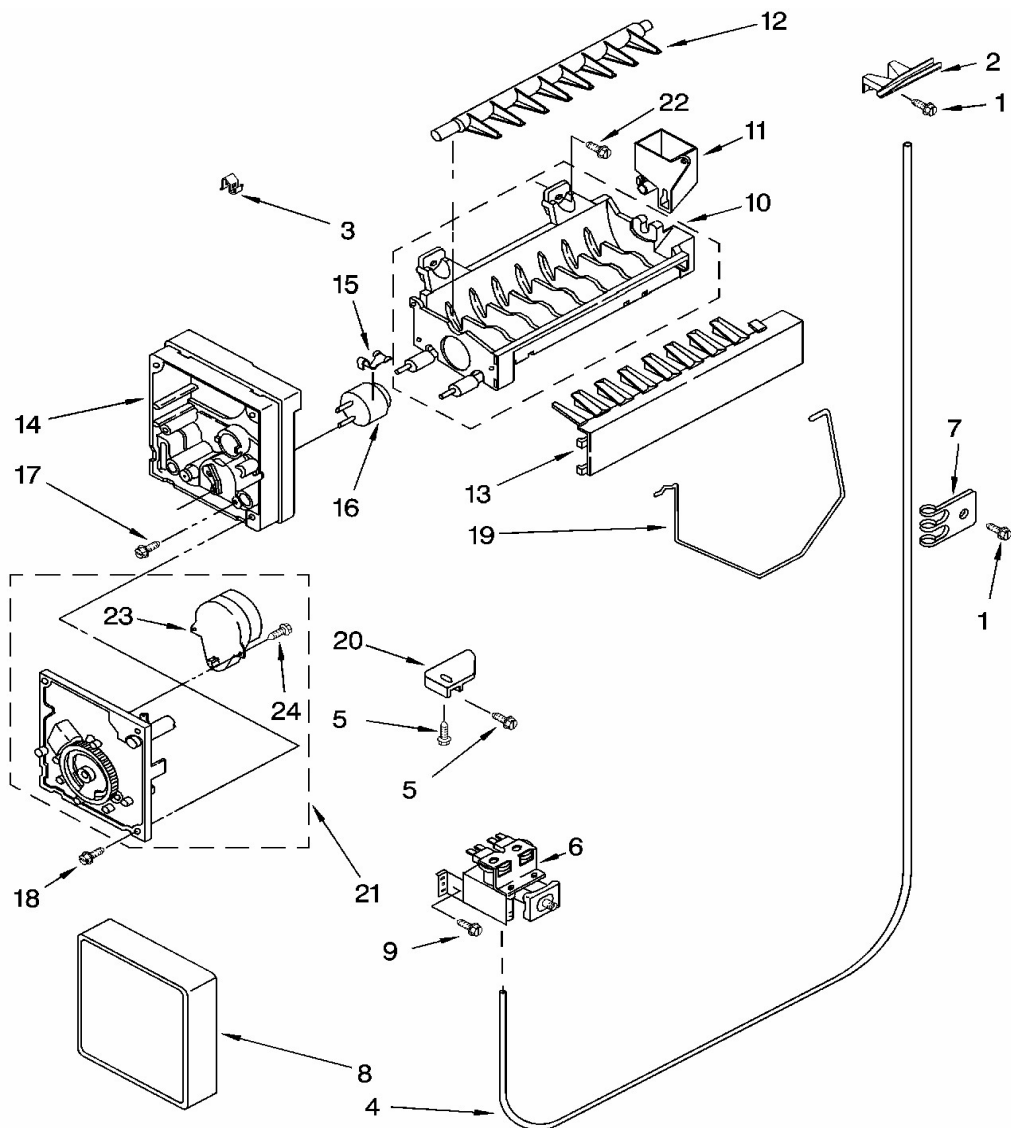

Distribuidor Autorizado

SurteRápido.com

Venta de Refacciones
Electrodomesticas

Refrigerador Whirlpool 7ED5VHEXSS00

Distribuidor Autorizado

SurteRápido.com

Venta de Refacciones
Electrodomesticas

Refrigerador Whirlpool 7ED5VHEXSS00

No. Ilus.	DESCRIPCIÓN	No. de Parte
1	Screw	489084
2	Chute, Water	2209774
3	Clip, Fuse	628379
4	Tube, Water	2223137
5	Screw	489478
6	Filter Valve Asm	2315534
7	Tube Clamp	2208136
8	Cover	2174155
9	Screw	488649
10	Mold & Heater Assembly	W10122527
11	Cup, Water Fill	628515
12	Ejector	627843
13	Ice Striper	2182124
14	Support	2195914
15	Retainer, Thermostat	2315522
16	Thermostat	628397
17	Screw	8533917
18	Screw	489276
19	Shut Off Arm	2304354
20	Bracket	628320
21	Module Assembly (23 and 24)	626691
22	Screw	488208
23	Motor	626683
24	Screw	489136
100	Complete Icemaker Assembly	W10190969