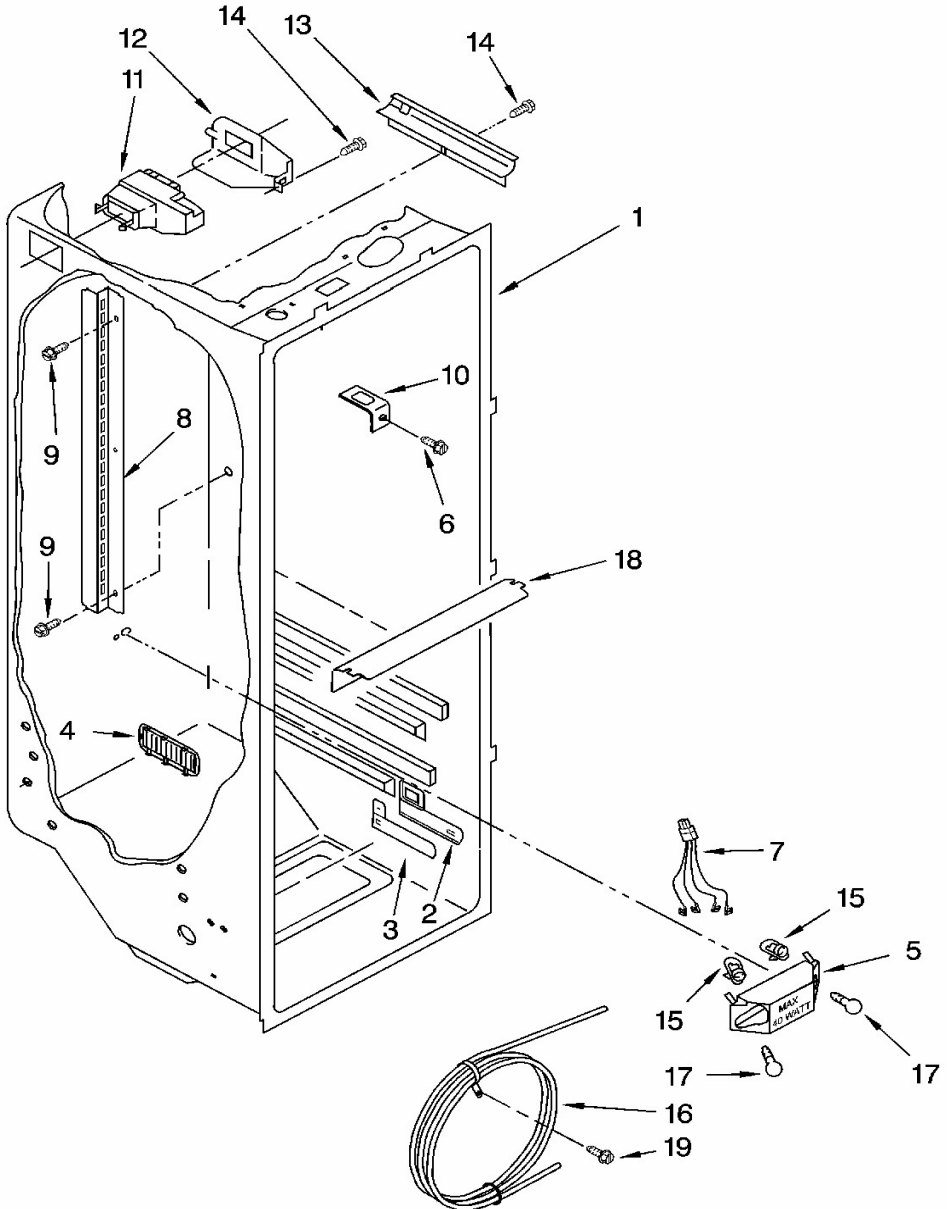

Distribuidor Autorizado

SurteRápido.com

Venta de Refacciones
Electrodomesticas

Refrigerador Whirlpool 7ED5VHEXSS00

Distribuidor Autorizado

SurteRápido.com

Venta de Refacciones
Electrodomesticas

Refrigerador Whirlpool 7ED5VHEXSS00

No. Ilus.	DESCRIPCIÓN	No. de Parte
1	Liner (Not A Serviceable Part)	***
2	Escutcheon, Meat Pan Control	W10175967
3	Slide, Meat Pan Control	2182757
4	Louver	2257741
5	Bracket, Dual Crisper Light	2256035
6	Screw (2)	489290
7	Wire Harness, Crisper Light	2311637
8	Shelf Ladder	***
9	Screw	489478
10	Bracket Retainer	2256085
11	Air Diffuser Assembly	2209753
12	Cover, Air Diffuser	2152019
13	Cover, Conduit	2150331
14	SCREW	W10010140
15	Socket	2162085
16	RESERVOIR	2256100
17	Light Bulb	527949
18	Light Lens	2209769
19	Screw (2)	488280