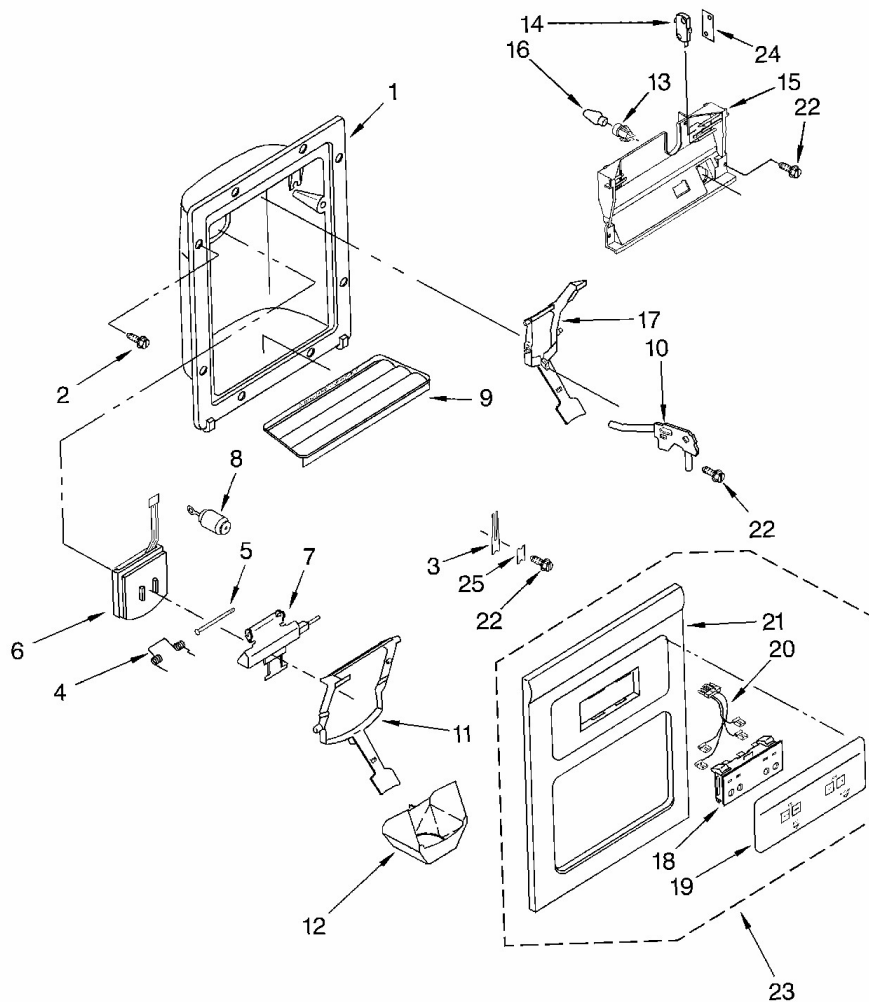

Marca	Whirlpool
Capacidad	27 pies
Color	Blanco

FREEZER DOOR

Marca		Whirlpool	
Capacidad		27 pies	
Color		Blanco	
R e f	Descripción	C a n t	Numero de Parte
FREEZER DOOR			
1	Freezer Door (Includes Item 8 And Dispenser Front Parts) (White)	1	L2216319W
2	Handle, Center (White)	1	2186649W
3	Thimble-Top	1	2182181
4	Screw	1	489491
5	Clip (4)	4	2195327
6	Trivet, Shelf (4)	4	2171157
7	Screw	1	3400012
8	Door Gasket, Magnetic (Mist Beige)	1	2159074
9	Trim, Door Shelf	1	2209681
10	Screw	1	3400906
11	Wire Harness	1	2206601
12	Door Closer, Upper Cam	1	2182179
13	Screw	1	489483
14	Bracket, Door Stop	1	2206630
17	Extension, Bottom (White)	1	2194969W
18	Extension, Top (White)	1	2194973W
22	Screw	1	3400852
23	Connector	1	2154473

Marca	Whirlpool
Capacidad	27 pies
Color	Blanco

DISPENSER FRONT

Marca		Whirlpool	
Capacidad		27 pies	
Color		Blanco	
R e f	Descripción	C a n t	Numero de Parte
DISPENSER FRONT			
1	Housing, Dispenser (Not Serviced)	1	*****
2	Screw	1	3196175
3	Retainer, Levers	1	2194719
4	Spring, Torsion	1	2256199
5	Pin	1	2196195
6	Door, Ice	1	2180352
7	Door Mechanism Assembly	1	4388659
8	Mechanism Delay	1	4388659
9	Grille, Overflow (White)	1	2206670W
10	Water Fitting Assembly (Includes Water Tube)	1	8201537
11	Lever, Ice Dispenser (White)	1	2195089W
12	Guide, Ice	1	2180224
13	Lamp Holder	1	2180200
14	Switch (2)	2	2162361
15	Bracket, Control	1	2180226
16	Bulb, Light	1	17512
17	Lever, Water Dispenser (White)	1	2195090W
18	Switch Assembly (Not Available Order No.23)	1	*****
19	Overlay, Front Cover (Not Available Order No.23)	1	*****
20	Wire Assembly	1	2187408
21	Front Cover, Housing (Not Available, Order No.23)	1	*****
22	Screw	1	3400906
23	Front Cover Assembly (Includes Items 18, 19, 20 & 21) (White)	1	2207265W
24	Spacer, Switch (2)	2	625834
25	Strain Relief	1	2195051