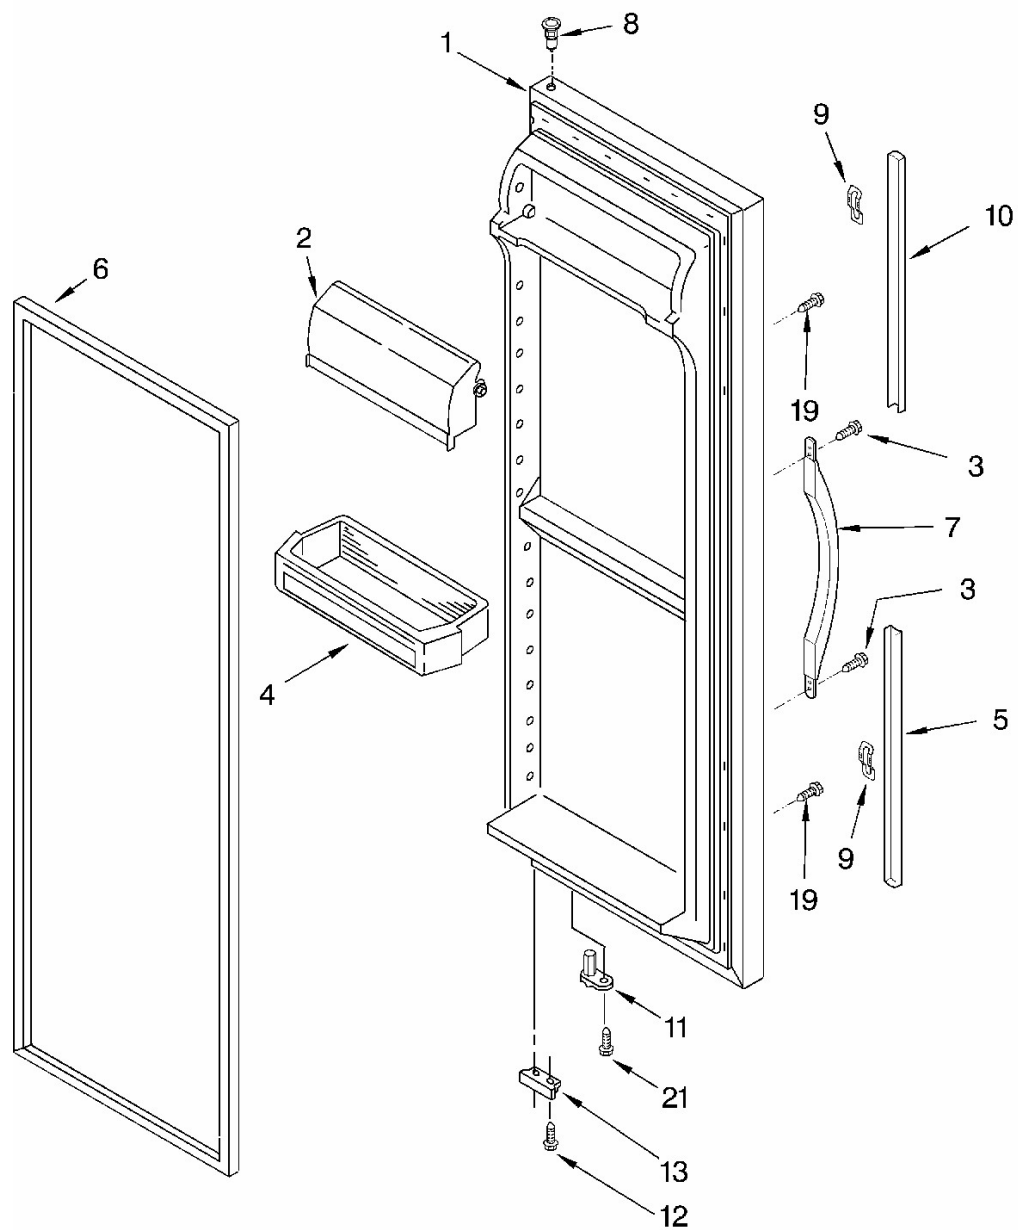

Marca	Whirlpool
Capacidad	27 pies
Color	Blanco

MOTOR AND ICE CONTAINER

Marca		Whirlpool	
Capacidad		27 pies	
Color		Blanco	
R e f	Descripción	C a n t	Numero de Parte
MOTOR AND ICE CONTAINER			
1	Bracket, Motor	1	2183726
2	Motor, Dispenser	1	2188242
3	Solenoid Assembly	1	2152713
4	Guide, Solenoid	1	2149100
6	Clip, Wiring	1	1115374
7	Wiring Assembly, Ice Dispenser	1	2206501
8	Screw	1	489399
9	Coupling, Motor	1	2205716
10	Screw	1	489478
11	Socket, Light	1	4387478
14	Ice Container	1	2196091
18	Spacer, Step (3)	3	1119005
19	Spacer, Flat (2)	2	1119007
20	Blade, Rotary	1	1119006
21	Blade, Rotary	1	1119012
22	Blade, Rotary	1	1119013
23	Washer, Plain	1	489235
24	Blade, Fixed (2)	2	1119009
25	Block, Blade	1	2157405
26	Roll Pin	1	489229
27	Auger	1	2196295
28	Drum	1	4388736
30	Floating Baffle	1	2171682
31	Nut, Bearing	1	1119018
32	Control Arm	1	2155231
33	Spring, Return	1	1119020
34	Retainer Clip, Rod	1	1119021
35	Screw	1	488787
37	Housing, Crusher	1	2180348
38	Deflector, Ice	1	1119017
39	Washer, Plain	1	489234
40	Retainer Ring	1	489236
44	Front Cover, Ice Container	1	2204321
45	Light Bulb	1	527949
46	Light Lens, Dispenser	1	2171706

Marca	Whirlpool
Capacidad	27 pies
Color	Blanco

REFRIGERATOR DOOR

Marca		Whirlpool	
Capacidad		27 pies	
Color		Blanco	
R e f	Descripción	C a n t	Numero de Parte
REFRIGERATOR DOOR			
1	Refrigerator Door (Includes Item 6) (White)	1	L2206691W
2	Door, Compartment	1	2256101
3	Screw	1	489491
4	Shelf Bin (4)	4	2203872
5	Extension, Bottom (White)	1	2194969W
6	Door Gasket, Magnetic (Mist Beige)	1	2159075
7	Handle, Center (White)	1	2186649W
8	Thimble-Top	1	2182181
9	Clip (4)	4	2195327
10	Extension, Top (White)	1	2194973W
11	Door Closer, Upper Cam	1	2182179
12	Screw	1	489483
13	Bracket, Door Stop	1	2206630
19	Screw,	1	3400852
21	Screw	1	3400012