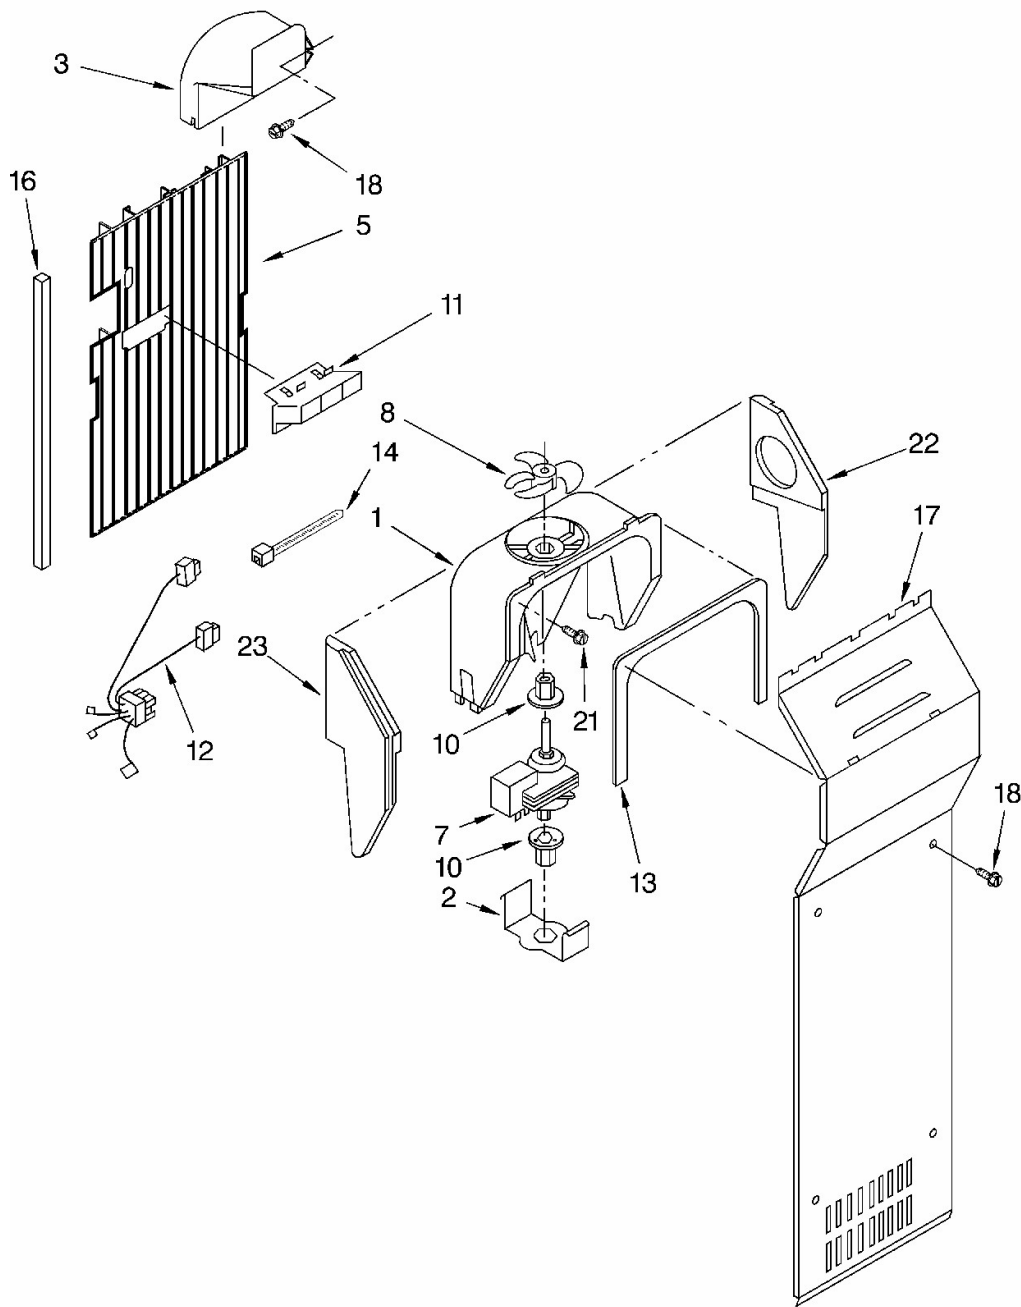

Marca	Whirlpool
Capacidad	27 pies
Color	Blanco

AIR FLOW