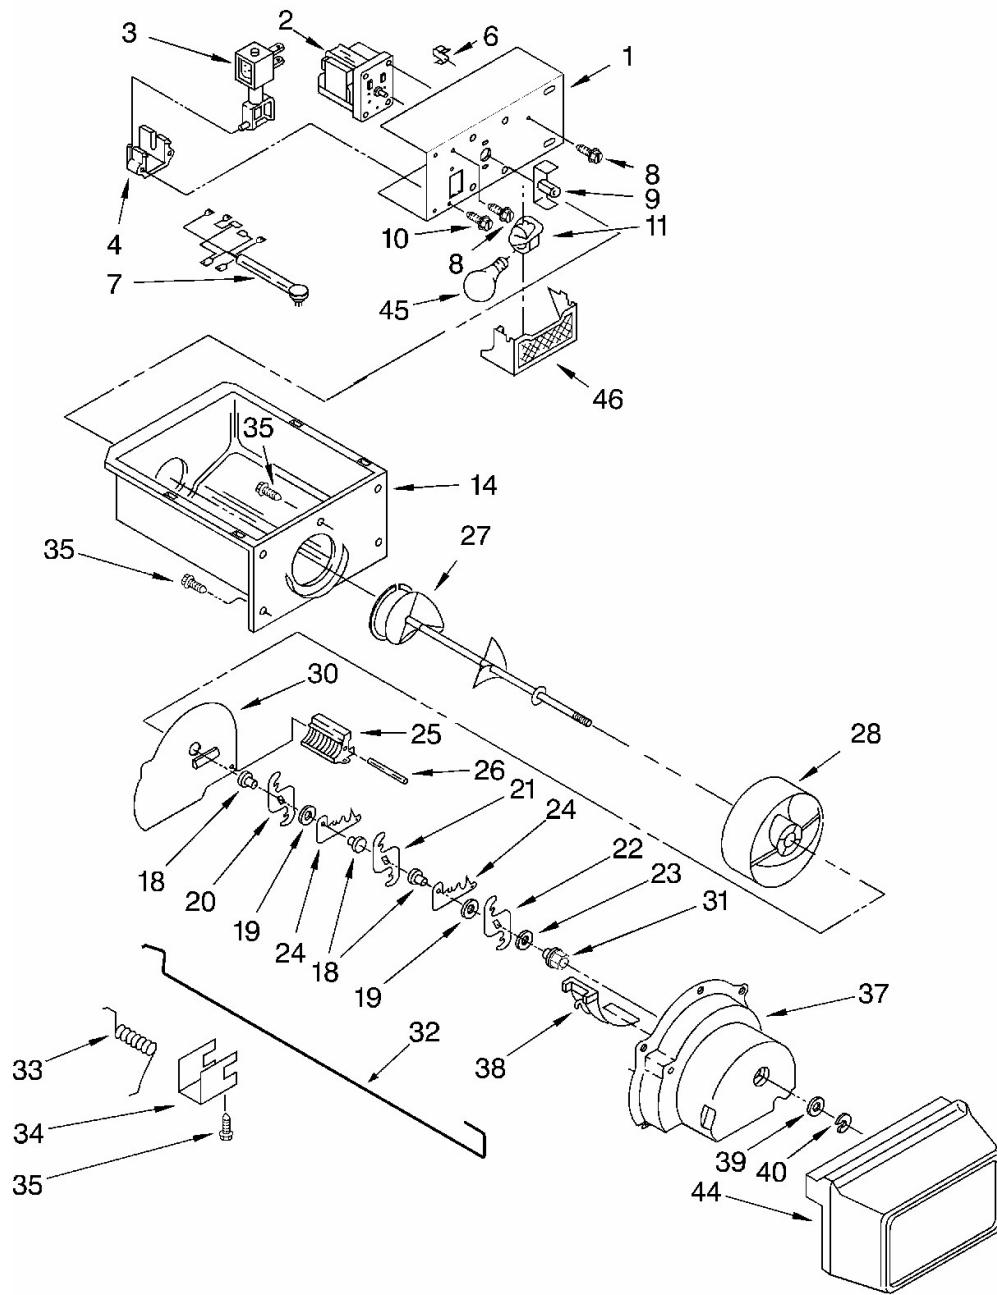

Marca	Whirlpool
Capacidad	27 pies
Color	Blanco

FREEZER LINER

Marca		Whirlpool	
Capacidad		27 pies	
Color		Blanco	
R e f	Descripción	C a n t	Numero de Parte
FREEZER LINER			
1	Liner (Not A Seviceable Part)	1	*****
2	Shroud, Light	1	2175210
3	Door, Ice Compartment	1	2171713
6	Clip, Air Duct (2)	2	2215823
7	Support, Stud (4)	4	4388405
10	Grommet	1	2176134
11	Freezer Bin	1	2182971
17	Slide, Basket (Right Side)	1	8201602
	Slide, Basket (Left Side)	1	8201602
18	Screw	1	488568
19	Switch, Rocker Arm	1	4387911
20	Screw	1	3400895
21	Stud Assembly	1	2196483
23	Shelf, Top Compartment	1	2171714
24	Light Lens	1	2171705
25	Light Bulb	1	527949
26	Light Socket	1	4387478
27	Stud	1	2196207
28	Slide, Container (Left Side)	1	1119237
	Slide, Container (Right Side)	1	1119293
29	Screw	1	718257
30	Screw	1	3400893
31	Shelf (2)	2	2174268
	Shelf (1)	1	2174267

Marca	Whirlpool
Capacidad	27 pies
Color	Blanco

MOTOR AND ICE CONTAINER

Marca		Whirlpool	
Capacidad		27 pies	
Color		Blanco	
R e f	Descripción	C a n t	Numero de Parte
MOTOR AND ICE CONTAINER			
1	Bracket, Motor	1	2183726
2	Motor, Dispenser	1	2188242
3	Solenoid Assembly	1	2152713
4	Guide, Solenoid	1	2149100
6	Clip, Wiring	1	1115374
7	Wiring Assembly, Ice Dispenser	1	2206501
8	Screw	1	489399
9	Coupling, Motor	1	2205716
10	Screw	1	489478
11	Socket, Light	1	4387478
14	Ice Container	1	2196091
18	Spacer, Step (3)	3	1119005
19	Spacer, Flat (2)	2	1119007
20	Blade, Rotary	1	1119006
21	Blade, Rotary	1	1119012
22	Blade, Rotary	1	1119013
23	Washer, Plain	1	489235
24	Blade, Fixed (2)	2	1119009
25	Block, Blade	1	2157405
26	Roll Pin	1	489229
27	Auger	1	2196295
28	Drum	1	4388736
30	Floating Baffle	1	2171682
31	Nut, Bearing	1	1119018
32	Control Arm	1	2155231
33	Spring, Return	1	1119020
34	Retainer Clip, Rod	1	1119021
35	Screw	1	488787
37	Housing, Crusher	1	2180348
38	Deflector, Ice	1	1119017
39	Washer, Plain	1	489234
40	Retainer Ring	1	489236
44	Front Cover, Ice Container	1	2204321
45	Light Bulb	1	527949
46	Light Lens, Dispenser	1	2171706