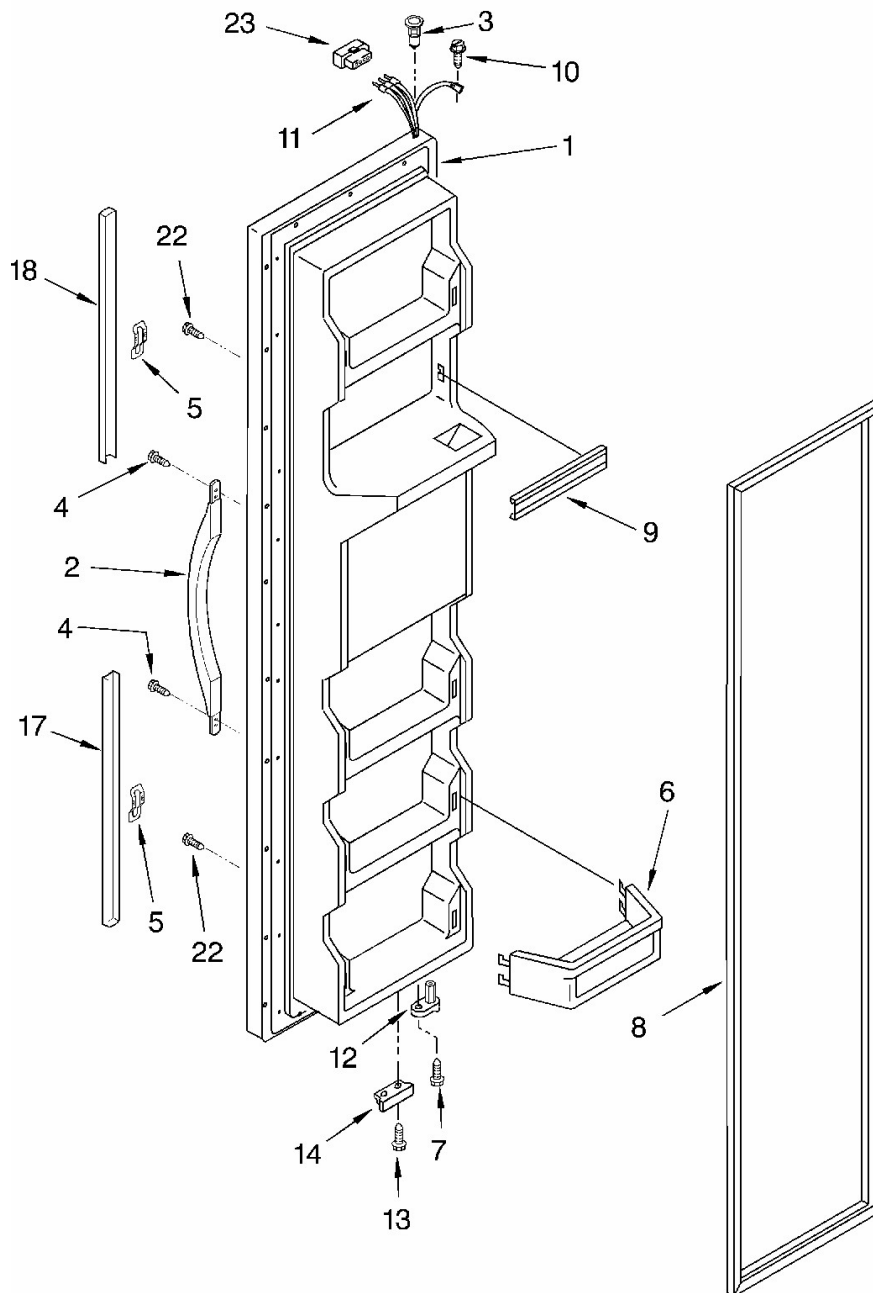

Marca	Whirlpool
Capacidad	27 pies
Color	Blanco

REFRIGERATOR DOOR

Marca		Whirlpool	
Capacidad		27 pies	
Color		Blanco	
R e f	Descripción	C a n t	Numero de Parte
REFRIGERATOR DOOR			
1	Refrigerator Door (Includes Item 6) (White)	1	L2206691W
2	Door, Compartment	1	2256101
3	Screw	1	489491
4	Shelf Bin (4)	4	2203872
5	Extension, Bottom (White)	1	2194969W
6	Door Gasket, Magnetic (Mist Beige)	1	2159075
7	Handle, Center (White)	1	2186649W
8	Thimble-Top	1	2182181
9	Clip (4)	4	2195327
10	Extension, Top (White)	1	2194973W
11	Door Closer, Upper Cam	1	2182179
12	Screw	1	489483
13	Bracket, Door Stop	1	2206630
19	Screw,	1	3400852
21	Screw	1	3400012

Marca	Whirlpool
Capacidad	27 pies
Color	Blanco

FREEZER DOOR

Marca		Whirlpool	
Capacidad		27 pies	
Color		Blanco	
R e f	Descripción	C a n t	Numero de Parte
FREEZER DOOR			
1	Freezer Door (Includes Item 8 And Dispenser Front Parts) (White)	1	L2216319W
2	Handle, Center (White)	1	2186649W
3	Thimble-Top	1	2182181
4	Screw	1	489491
5	Clip (4)	4	2195327
6	Trivet, Shelf (4)	4	2171157
7	Screw	1	3400012
8	Door Gasket, Magnetic (Mist Beige)	1	2159074
9	Trim, Door Shelf	1	2209681
10	Screw	1	3400906
11	Wire Harness	1	2206601
12	Door Closer, Upper Cam	1	2182179
13	Screw	1	489483
14	Bracket, Door Stop	1	2206630
17	Extension, Bottom (White)	1	2194969W
18	Extension, Top (White)	1	2194973W
22	Screw	1	3400852
23	Connector	1	2154473