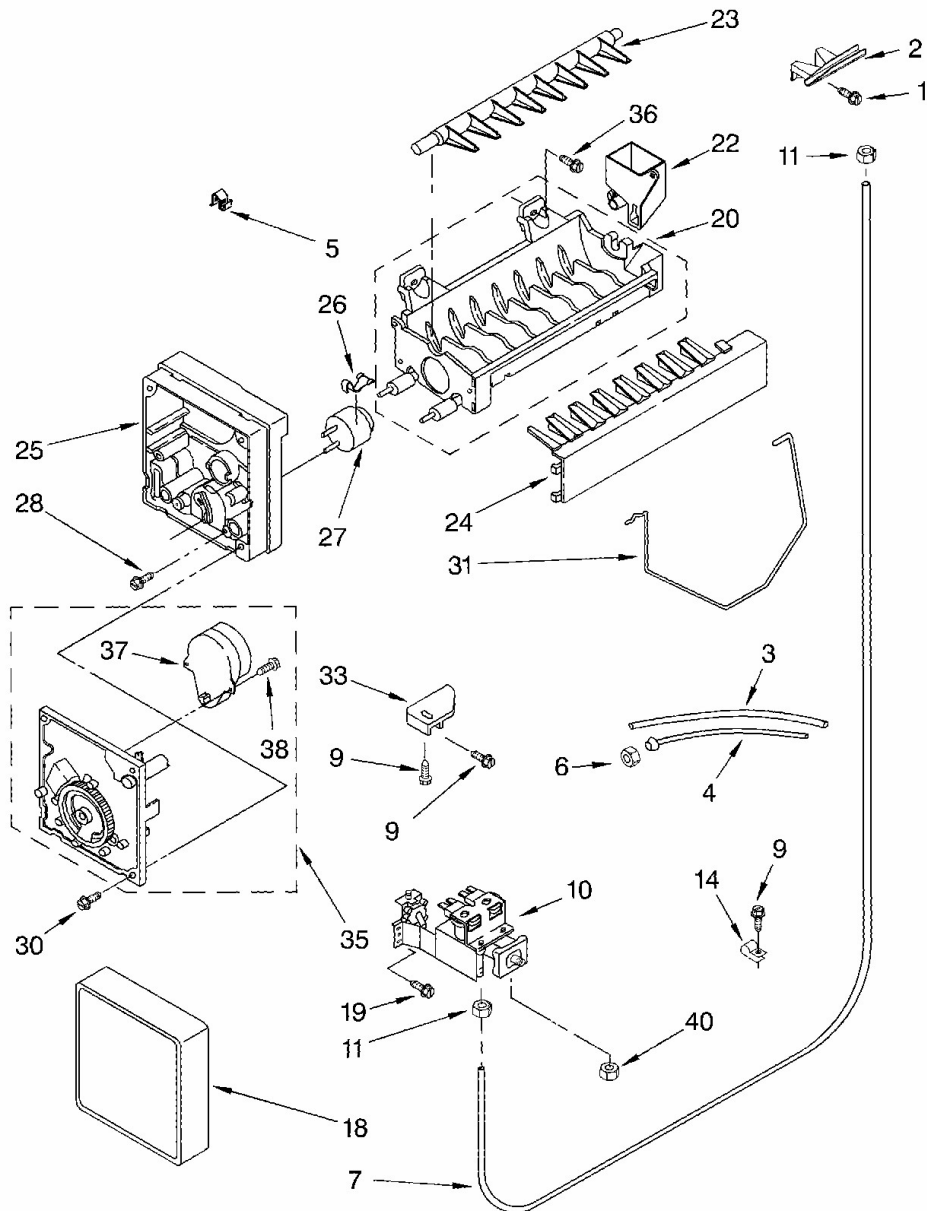

Marca	Whirlpool
Capacidad	27 pies
Color	Blanco

ICEMAKER