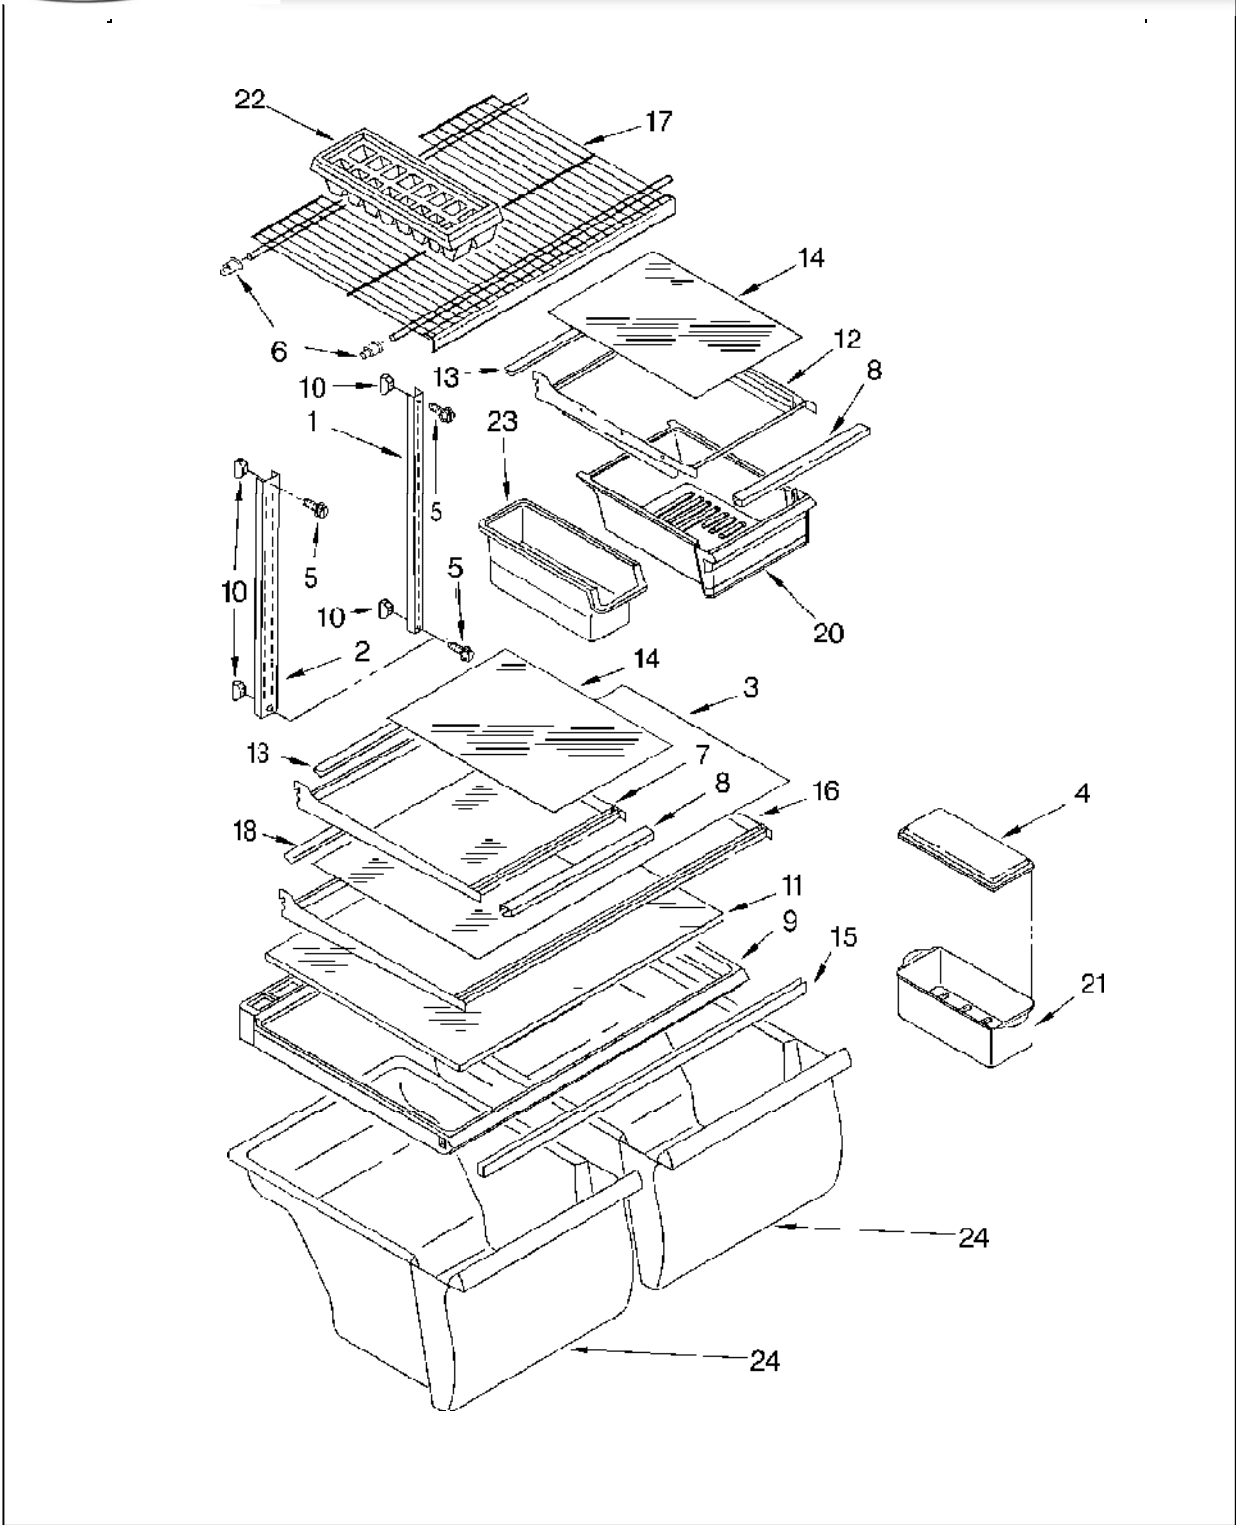

REFRIGERADOR 7ET20PKXDN00

Acros Whirlpool Centro Industrial
 Carr. Miguel Alemán Km. 16.695-6
 C. P. 66600, Apodaca N. L.

REFRIGERADOR 7ET20PKXDN00

Marca		Whirlpool	
Whirlpool		20 Ft ³	
Color		Almendra	
R e f	Descripción	C a n t	7ET20PKXDN00
CABINET			
2	Hinge (Top)	1	2157591
3	Roller-Front (2)	2	2166108
4	Screw	1	489423
5	Clamp, Tube (Water Supply Line)	1	489385
9	Screw	1	489436
10	Rivet	1	2179826
11	Screw	1	2174650
12	Clamp-Cord	1	549193
15	Screw	1	489459
16	Hinge, Center	1	2183064
17	Shim, Hinge Center	1	2163757
18	Screw	1	489463
20	Hinge Butt	1	2179829
23	Shim, Bottom Hinge	1	2172745
27	Hole Plug (6) (White)	6	2151652
	Hole Plug (6) (Almond)	6	2151653
31	Cover, Valve	1	2166251
35	Corner Filler (2) (White)	2	2163733
	Corner Filler (2) (Almond)	2	2166187
36	Grille (White)	1	2182432
	Grille (Almond)	1	2182433
38	Washer	1	487576
39	Shim	1	1123517
40	Cover-Hinge (White)	1	2160403
	Cover-Hinge (Almond)	1	2160404
42	Corner Filler, Grille (White)	1	2166156
	Corner Filler, Grille (Almond)	1	2166204
43	Pin, Hinge	1	2183063
44	Cover, Unit	1	2183159
DOOR			
1	Refrigerator Door (Includes Item 9) (White)	1	2159279
	Refrigerator Door (Includes Item 9) (Almond)	1	2159280
2	End Cap (White)	1	2183141
	End Cap (Almond)	1	2183142
4	End Cap, Handle (2) (White)	2	9791771
	End Cap, Handle (2) (Almond)	2	9791772