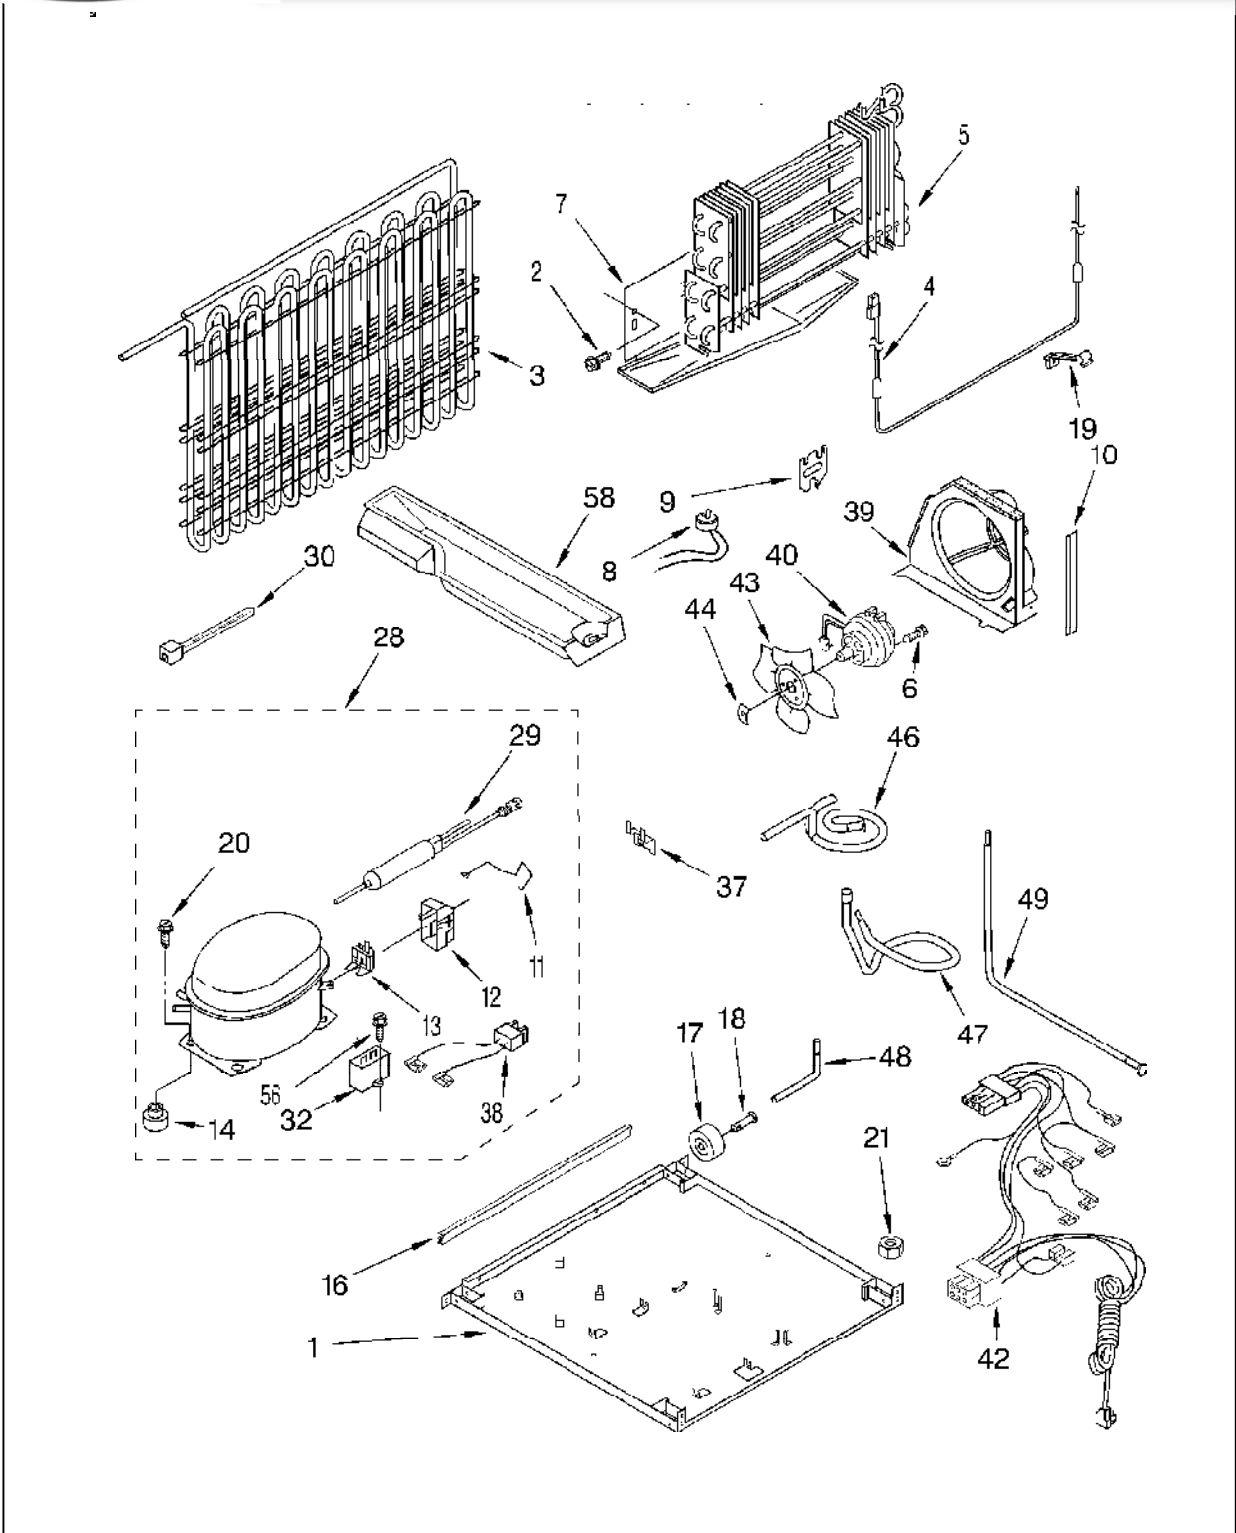

REFRIGERADOR 7ET20PKXDN00

Acros Whirlpool Centro Industrial
Carr. Miguel Alemán Km. 16.695-6
C. P. 66600, Apodaca N. L.