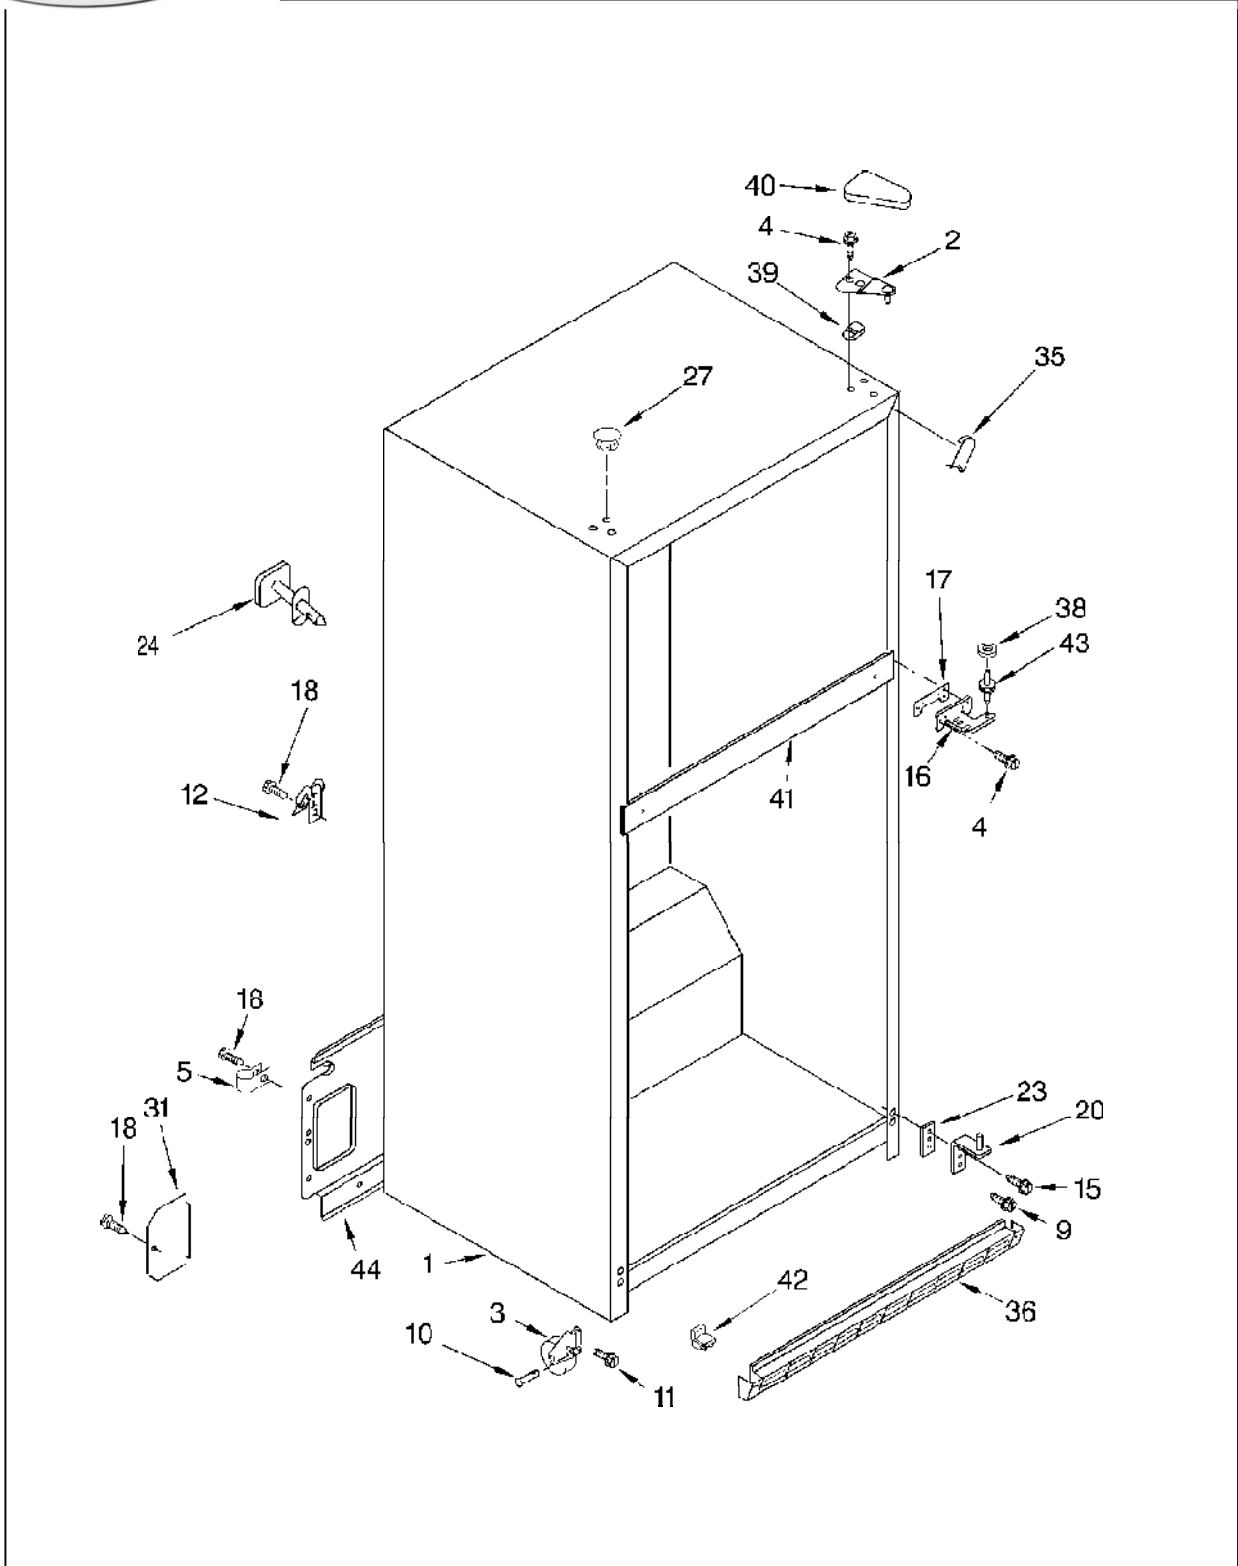

REFRIGERADOR 7ET20PKXDN00

Acros Whirlpool Centro Industrial
Carr. Miguel Alemán Km. 16.695-6
C. P. 66600, Apodaca N. L.