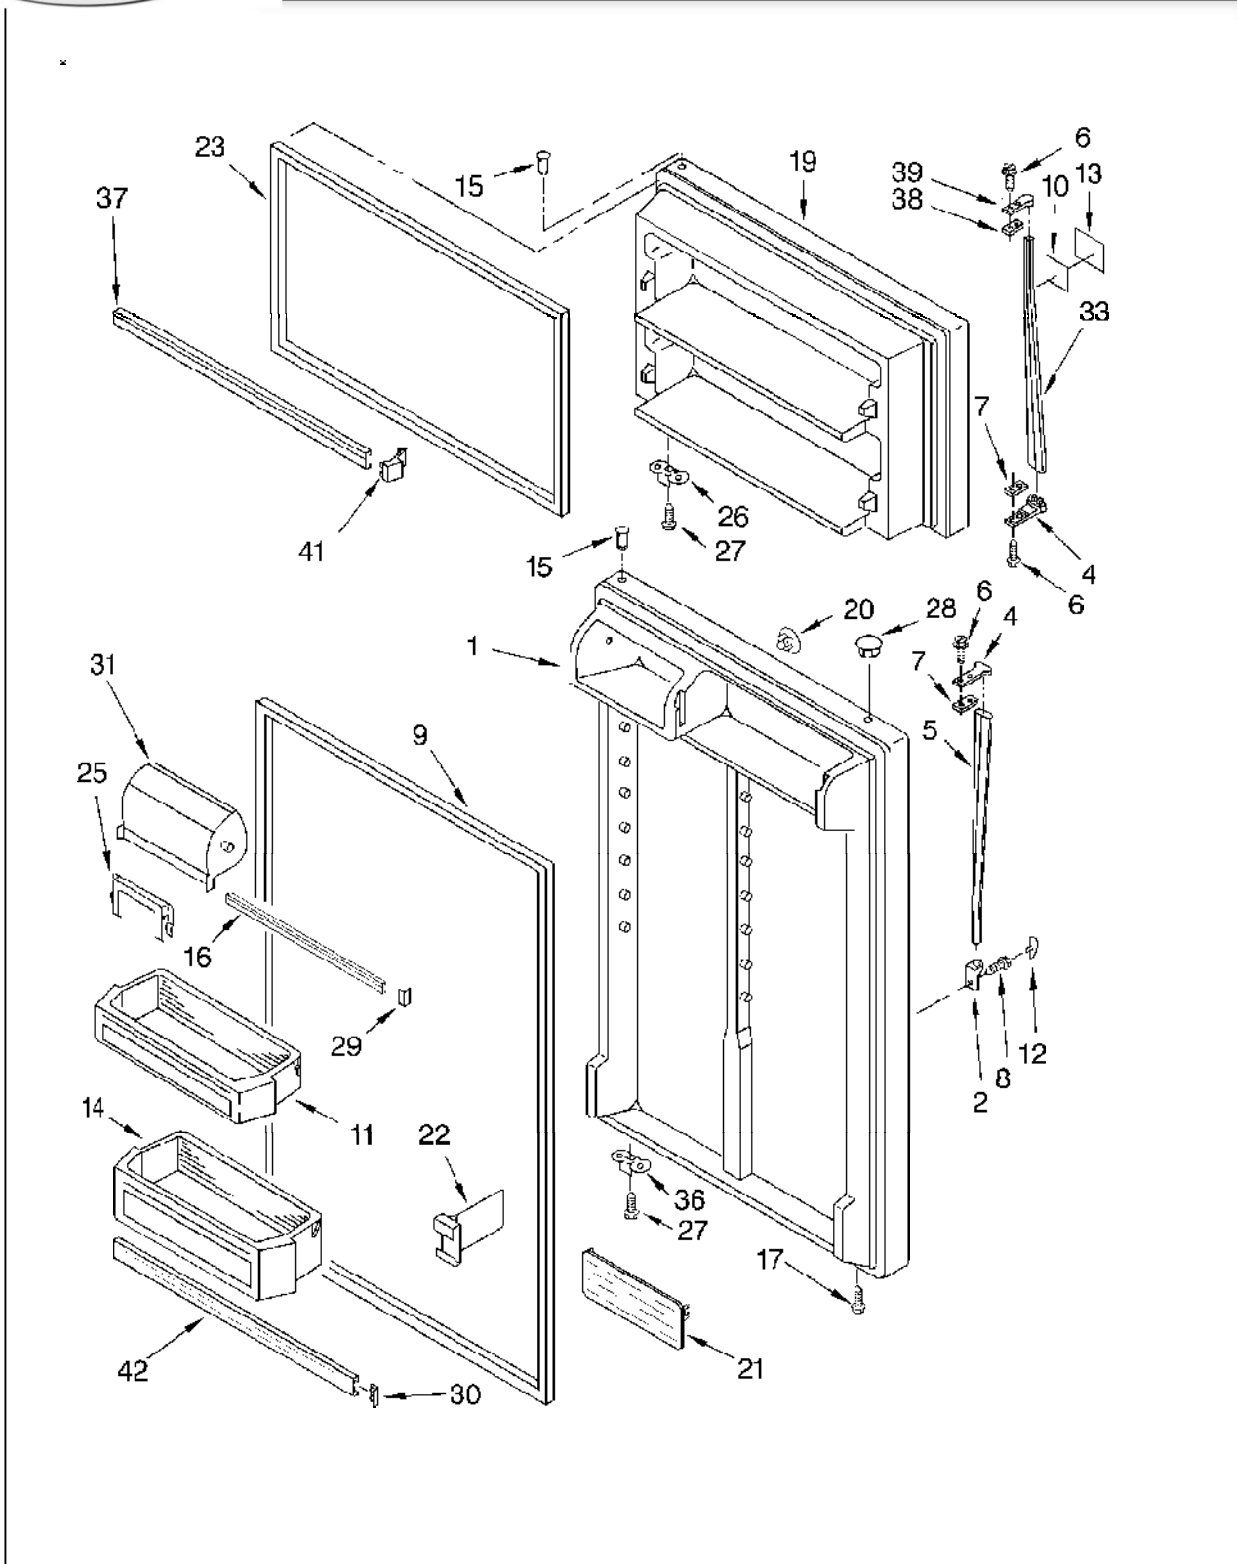

REFRIGERADOR 7ET20PKXDN00

Acros Whirlpool Centro Industrial
Carr. Miguel Alemán Km. 16.695-6
C. P. 66600, Apodaca N. L.