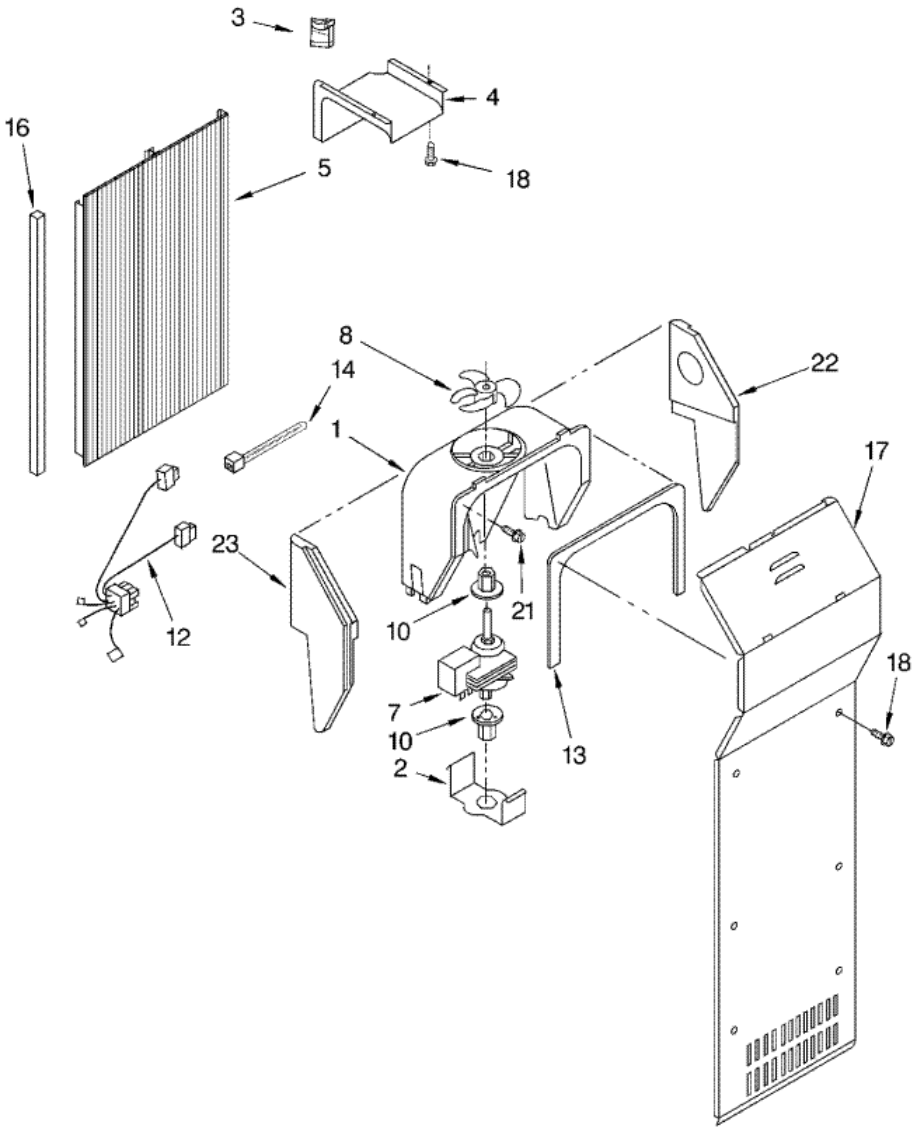

23	2198631W	FRONT COVER ASSEMBLY (WHITE) (S/P)
23	2198631B	FRONT COVER ASSEMBLY (BLACK) (S/P)
24	625834	SPACER, SWITCH (2) (S/P)
25	2195051	STRAIN RELIEF (S/P)
26	3400065	SCREW (2) (S/P)

7GD27DIXHW00 AIR FLOW