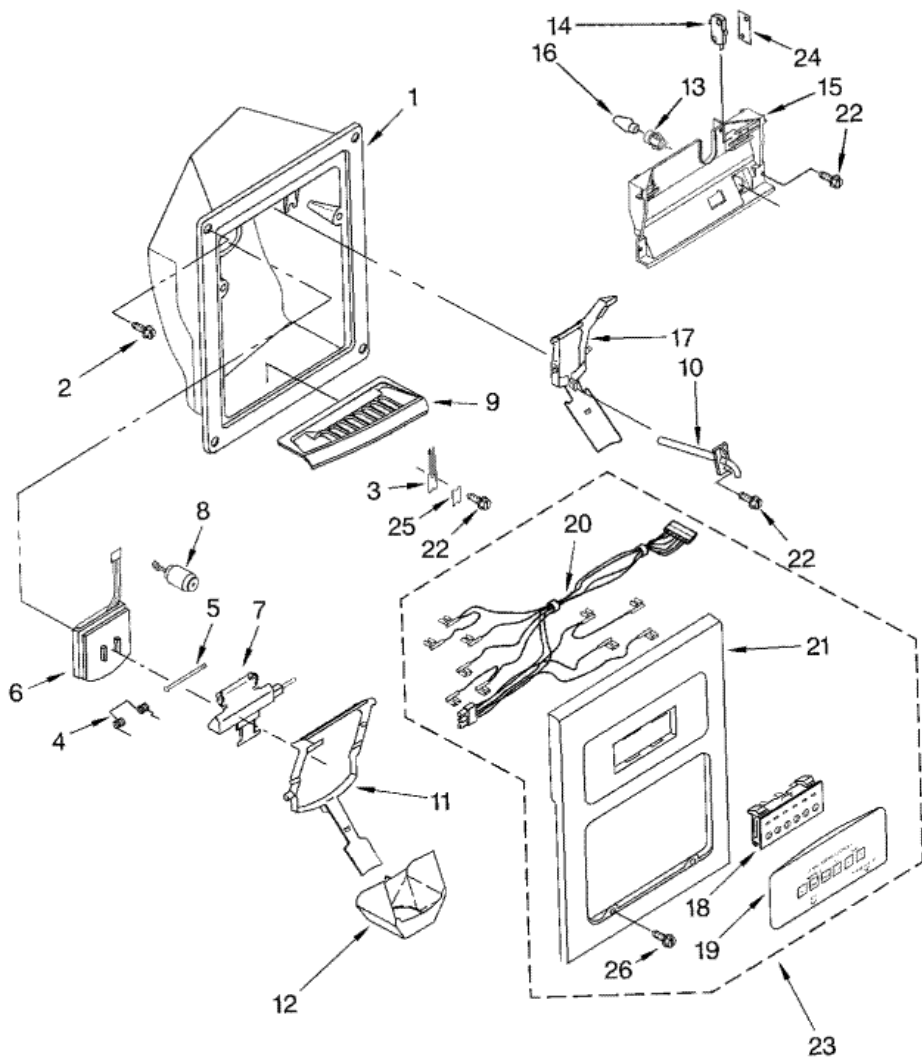

Distribuidor Autorizado

SurteRápido.com

Venta de Refacciones
Electrodomesticas

7GD27DIXHW00 DISPENSER FRONT