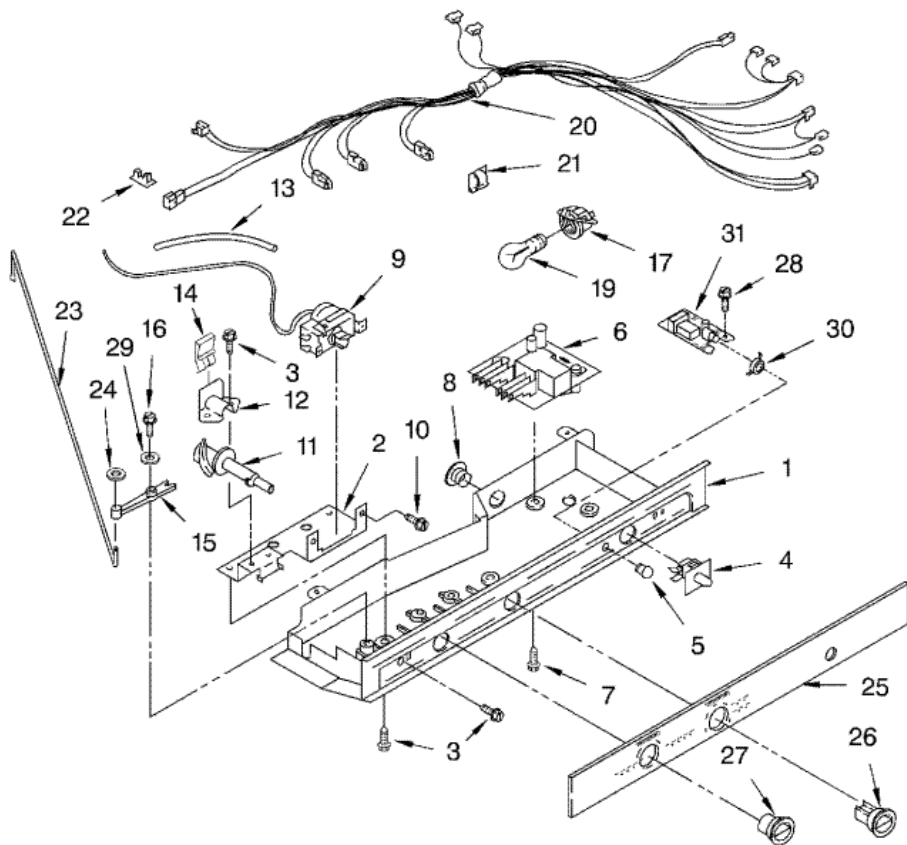

7GD27DIXHW00 AIR FLOW

1	2182120	SCROLL, FAN (S/P)
2	2155590	RETAINER, FAN MOTOR (S/P)
3	2198595	AIR SCOOP (S/P)
4	2212377	AIR DUCT, UPPER (S/P)
5	2198580	AIR DUCT FREEZER (S/P)
7	4389144	FAN MOTOR
8	2169142	BLADE, FAN (S/P)
10	2176759	GROMMET, FAN (2) (S/P)
12	2206504	HARNESS, FAN EVAPORATOR AND HEATER (S/P)
13	2155789	GASKET, EVAPORATOR COVER (S/P)
14	3347868	STRAP (S/P)
16	4388500	GASKET (S/P)
17	2206314	COVER, EVAPORATOR (S/P)
18	489355	SCREW (6) (S/P)
21	489478	SCREW (S/P)
22	4388358	SUPPORT, R.S. (S/P)
23	4388358	SUPPORT, L.S. (S/P)

Distribuidor Autorizado

SurteRápido.com

Venta de Refacciones
Electrodomesticas

7GD27DIXHW00 CONTROL

7GD27DIXHW00 CONTROL

1	2200137	CONTROL BOX (S/P)
2	1110629	MOUNTING BRACKET (S/P)
3	3196537	SCREW (4) (S/P)
4	1116849	SWITCH, LIGHT
5	2200096	COVER, LIGHT LENS (S/P)
6	4388932	ADAPTIVE DEFROST CONTROL
7	489398	SCREW (2) (S/P)
8	940014	HOLE PLUG (S/P)
9	2198202	THERMOSTAT
10	487869	SCREW (S/P)
11	2182195	CAM ASSEMBLY (S/P)
12	1110560	BEARING BODY (S/P)
13	2196003	TUBE BARRIER (S/P)
14	2196062	CLIP, DAMPER CONTROL (S/P)
15	1110559	PIVOT ARM (S/P)
16	627068	SCREW (S/P)
17	4387478	LIGHT SOCKET
19	527949	LIGHT BULB (S/P)
20	2211318	HARNESS, CONTROL BOX (S/P)
21	1115374	CLIP, WIRING (S/P)
22	1115375	CLIP, WIRING (S/P)
23	1123960	CONNECTING ROD (S/P)
24	489285	FASTENER, PUSH-ON (S/P)
25	2200100	ESCUTCHEON, CONTROL BOX (S/P)
26	2182111	KNOB, THERMOSTAT (S/P)
27	2197871	KNOB, AIR CONTROL (S/P)
28	489214	SCREW (S/P)
29	489203	SPRING WASHER (S/P)
30	2200097	RETAINER, LIGHT LENS (S/P)
31	2203384	P.C. BOARD FILTER INDICATOR (S/P)