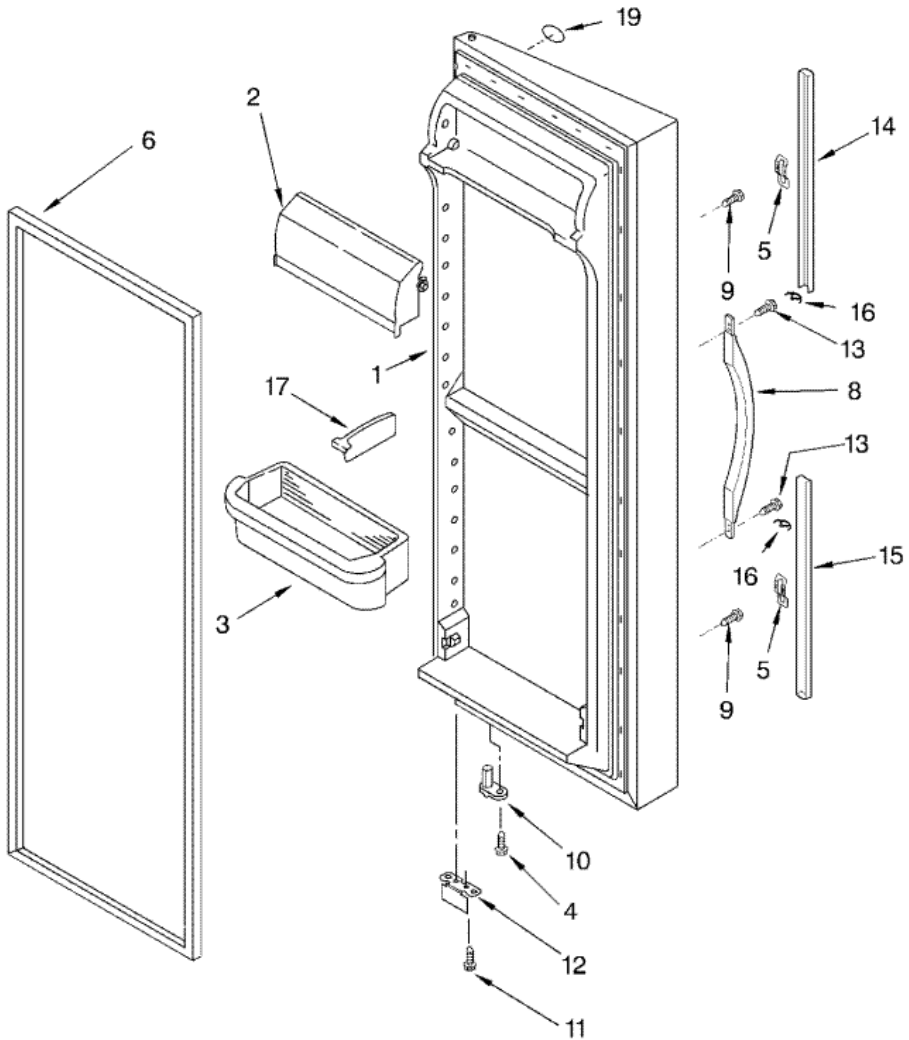

7GD27DIXHW0 REFRIGERATOR DOOR