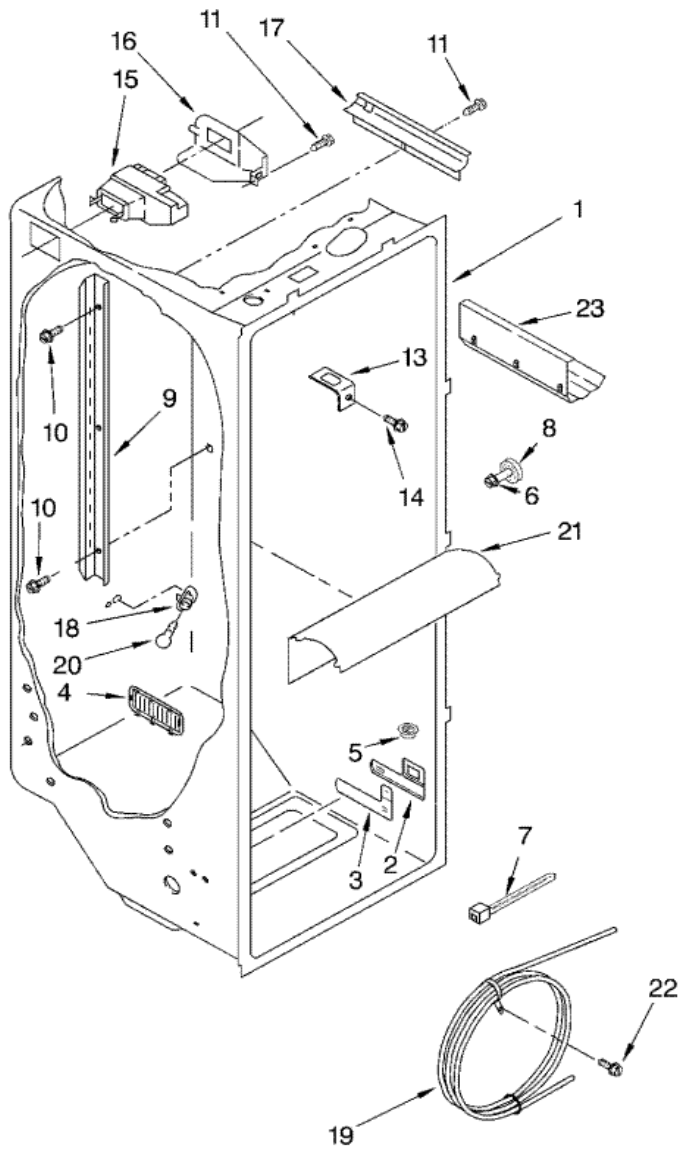

27	489483	SCREW (S/P)
28	2186443	HOUSING, WATER FILTER (S/P)
29	4392857	FILTER, WATER
30	2186494B	CAP, WATER FILTER (BLACK) (S/P)
30	2186494T	CAP, WATER FILTER (BISCUIT) (S/P)
30	2186494W	CAP, WATER FILTER (WHITE) (S/P)
31	489500	SCREW (S/P)
36	2203770	HINGE TOP (FC) (S/P)

**7GD27DIXHW0 REFRIGERATOR
LINER**