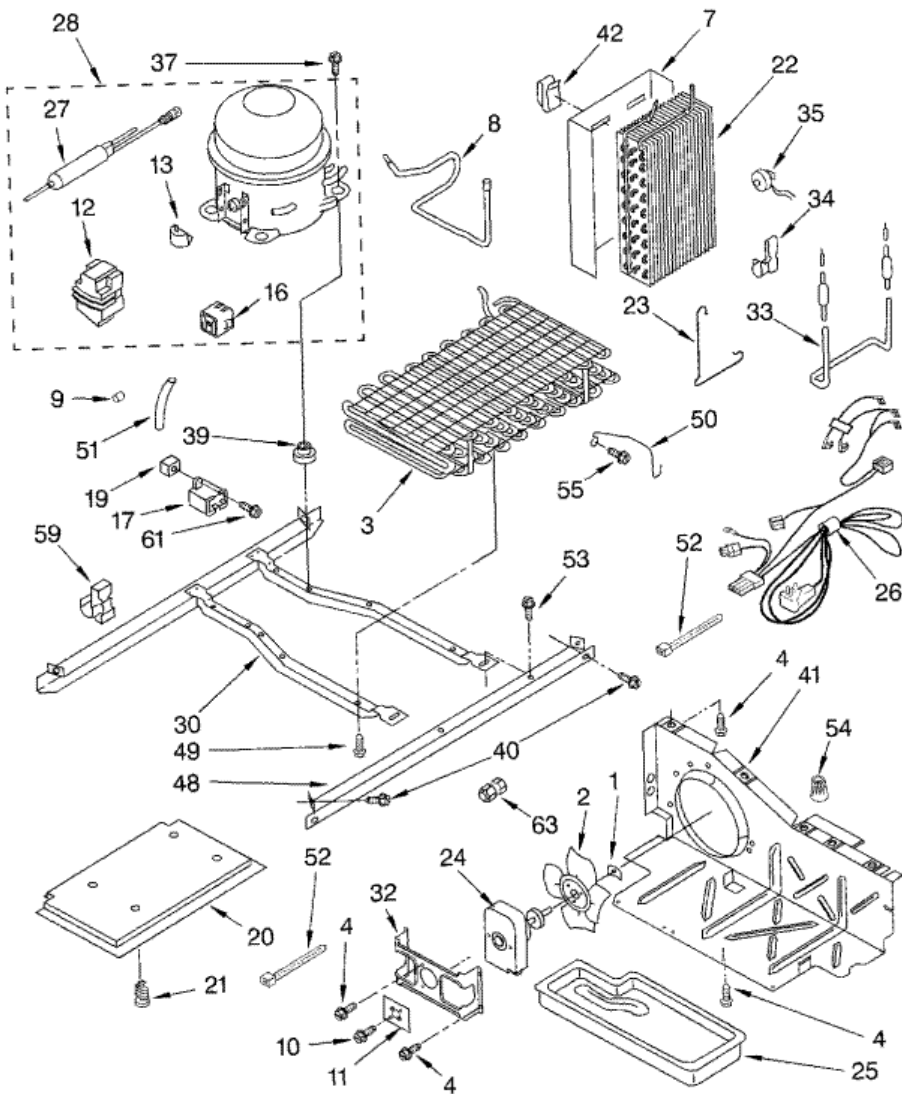

Distribuidor Autorizado

SurteRápido.com

Venta de Refacciones
Electrodomesticas

7GD27DIXHW00 UNIT