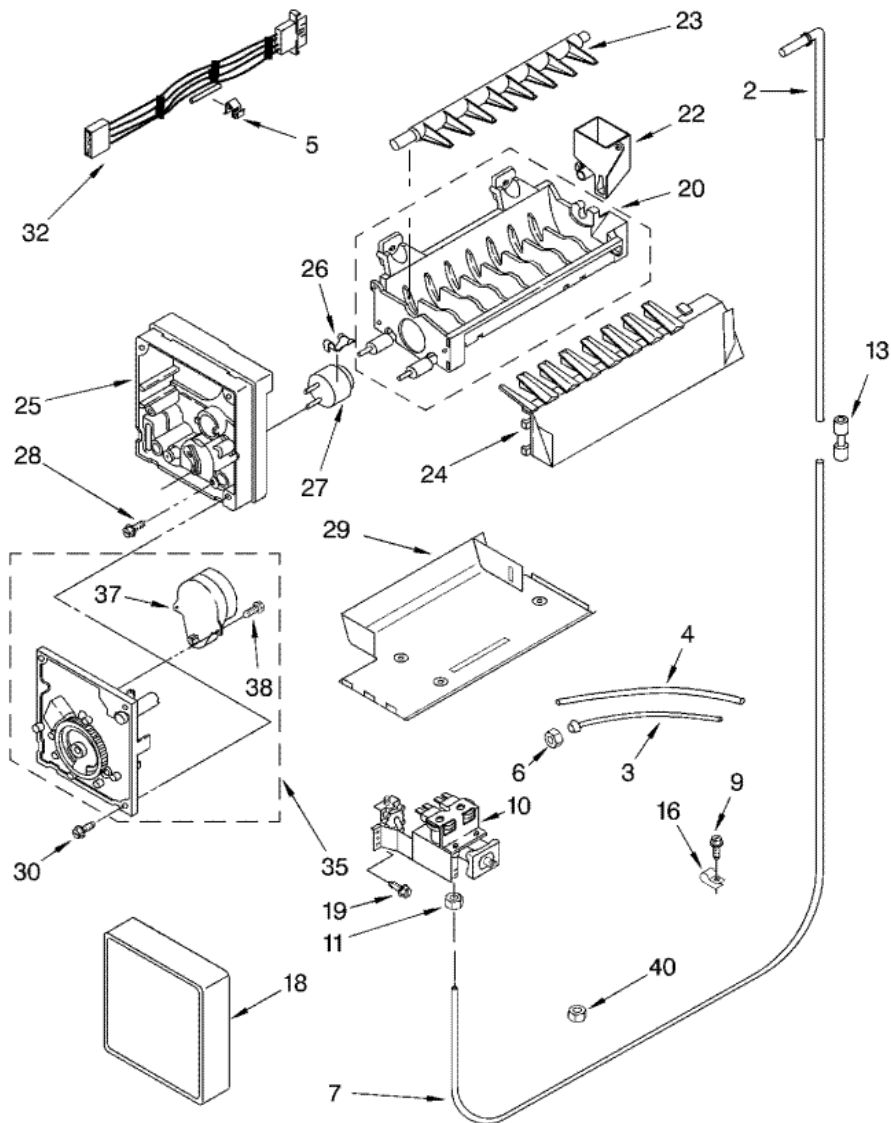

42	2155547	CLIP, HEAT (S/P)
48	1127906	UNIT MOUNTING RAIL (S/P)
49	488624	SCREW (S/P)
50	2186495	GUARD, FAN (S/P)
51	2162499	SLEEVE (S/P)
52	3347868	WIRE TIE (S/P)
53	489427	SCREW (S/P)
54	227991	WIRE CONNECTOR (S/P)
55	489478	SCREW (S/P)
59	2208280	CLIP, WIRE & TUBE (S/P)
61	488687	SCREW (S/P)
63	978025	VALVE, ACCESS (1/4``) (S/P)
63	978027	VALVE, ACCESS (3/8``) (S/P)
63	978028	VALVE, ACCESS (1/2``) (S/P)
63	4318044	UNION (S/P)
63	876764	VALVE, ACCESS (3/16``) (S/P)
63	978026	VALVE, ACCESS (5/16``) (S/P)
63	978029	VALVE, ACCESS (5/8``) (S/P)
63	978030	VALVE, ACCESS (3/4``) (S/P)

Distribuidor Autorizado

SurteRápido.com

Venta de Refacciones
Electrodomesticas

7GD27DIXHW00 ICE MAKER