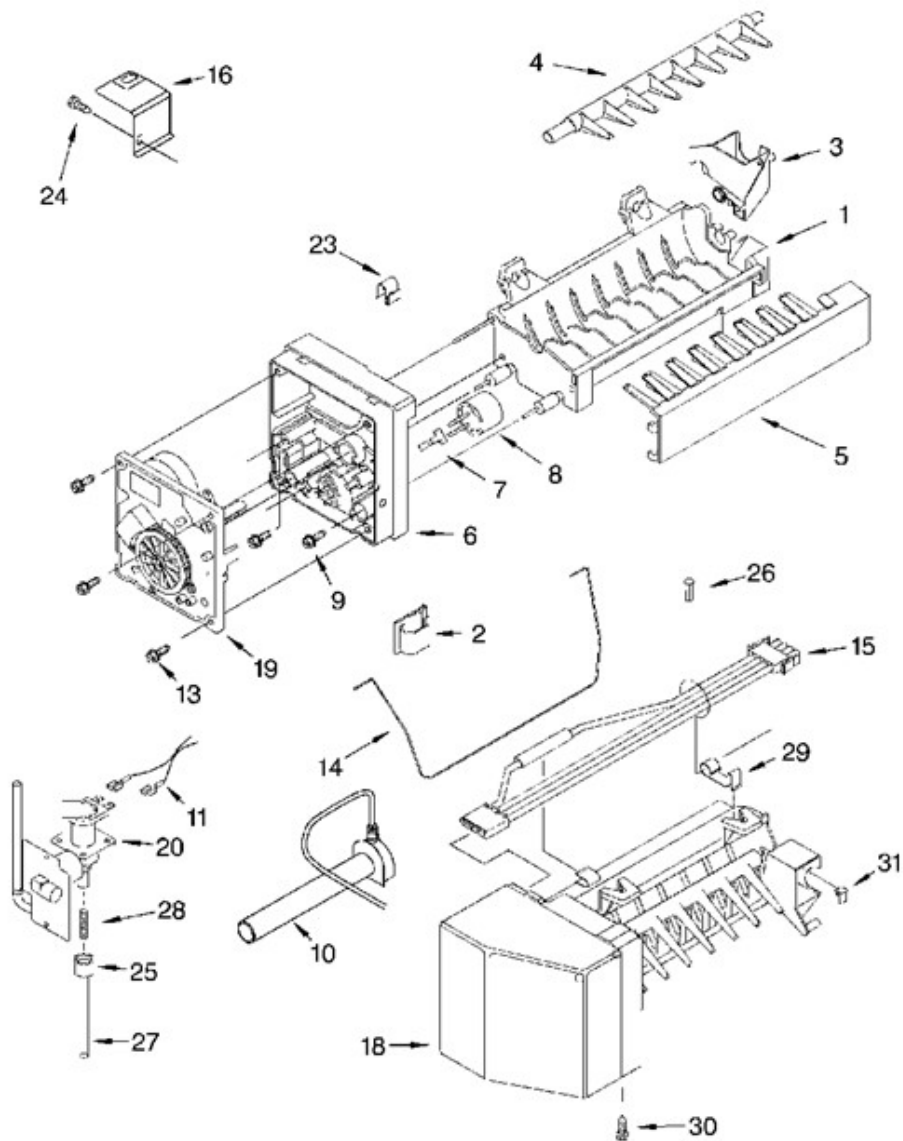

## Refrigerador Whirlpool 7GB18DKXJB00

<b>GABINETE</b>		
<b>1</b>	Literature Parts (Tech Sheet)	LIT8170600
	Literature Parts (Use & Care Guide)	LIT8170601
<b>3</b>	Plug, Button (3) (White)	4344209
	Plug, Button (3) (Biscuit)	8170487
	Plug, Button (3) (Black)	4344208
<b>4</b>	Insulation, Foot (Left Side)	8170534
	Insulation, Foot (Right Side)	8170576
<b>5</b>	Roller, Front Assy.	8170374
<b>6</b>	Clip, Grille	4344155
<b>7</b>	Pin, Center Hinge	4344177
<b>8</b>	Shim (Black)	4344188
	Shim (White)	4344187
<b>10</b>	Hinge Cover, Bottom (White)	8170573
	Hinge Cover, Bottom (Biscuit)	8170571
	Hinge Cover, Bottom (Black)	8170572
<b>11</b>	Screw	4344186
<b>13</b>	Shim, Hinge Top	8170540
<b>14</b>	Screw	4344198
<b>15</b>	Hinge, Center	8170535
<b>16</b>	Shim, Center Hinge (White)	4344427
	Shim, Center Hinge (Almond)	4344426
	Shim, Center Hinge (Black)	4344425
<b>19</b>	Hinge Bottom (White)	8170575
	Hinge Bottom (Black)	8170574
<b>20</b>	Screw	8170455
<b>21</b>	Pin, Bottom Hinge	4344178
<b>22</b>	Grille (White)	8170530
	Grille (Biscuit)	8170528