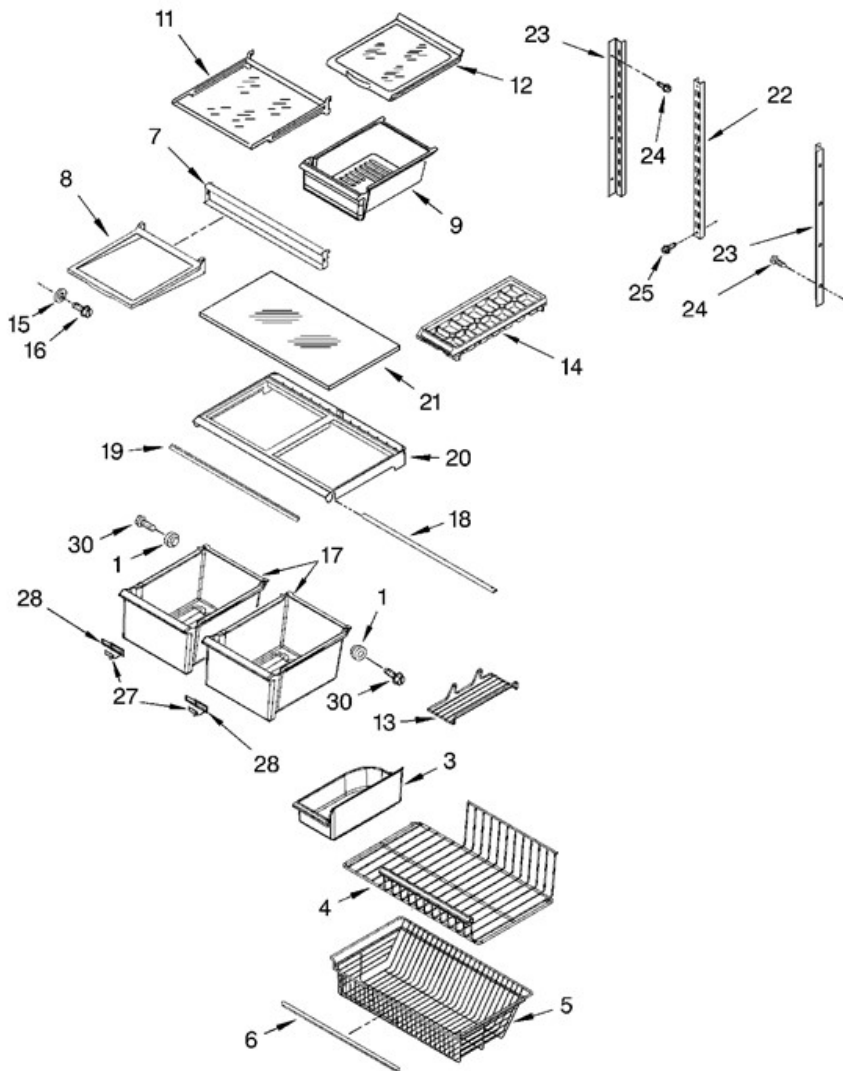

Distribuidor Autorizado

SurteRápido.com

Venta de Refacciones
Electrodomesticas

Refrigerador Whirlpool 7GB18DKXIB00