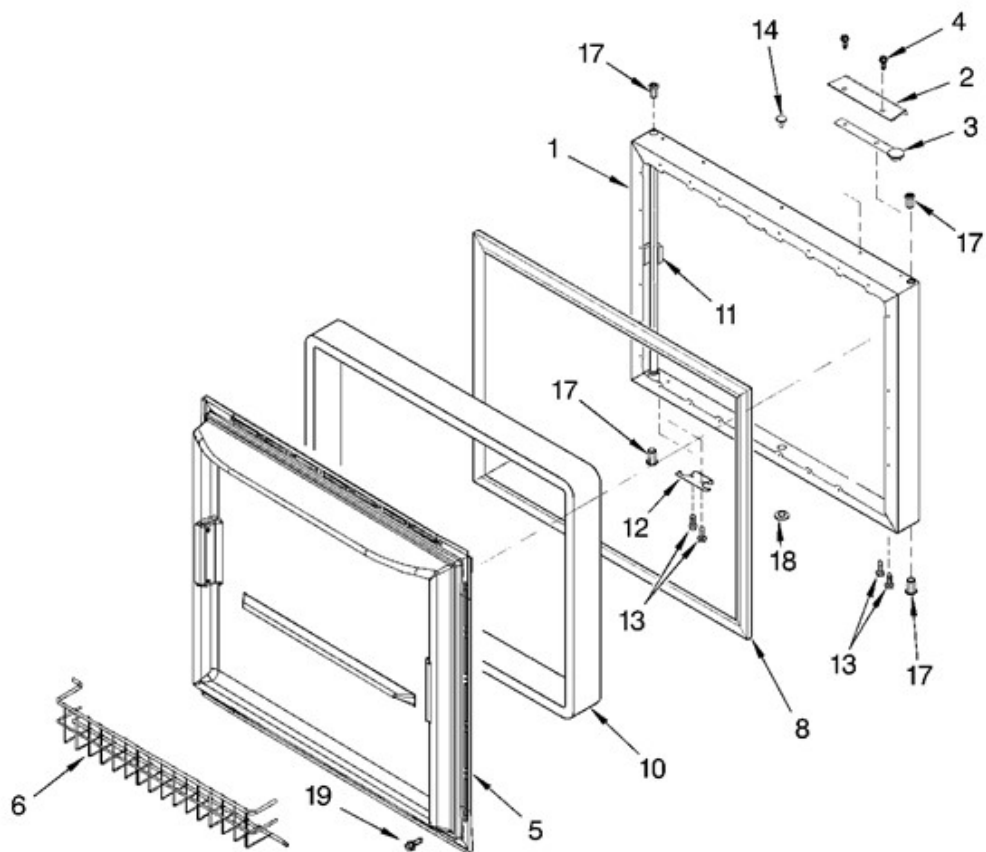

Distribuidor Autorizado

SurteRápido.com

Venta de Refacciones
Electrodomesticas

Refrigerador Whirlpool 7GB18DKXJB00