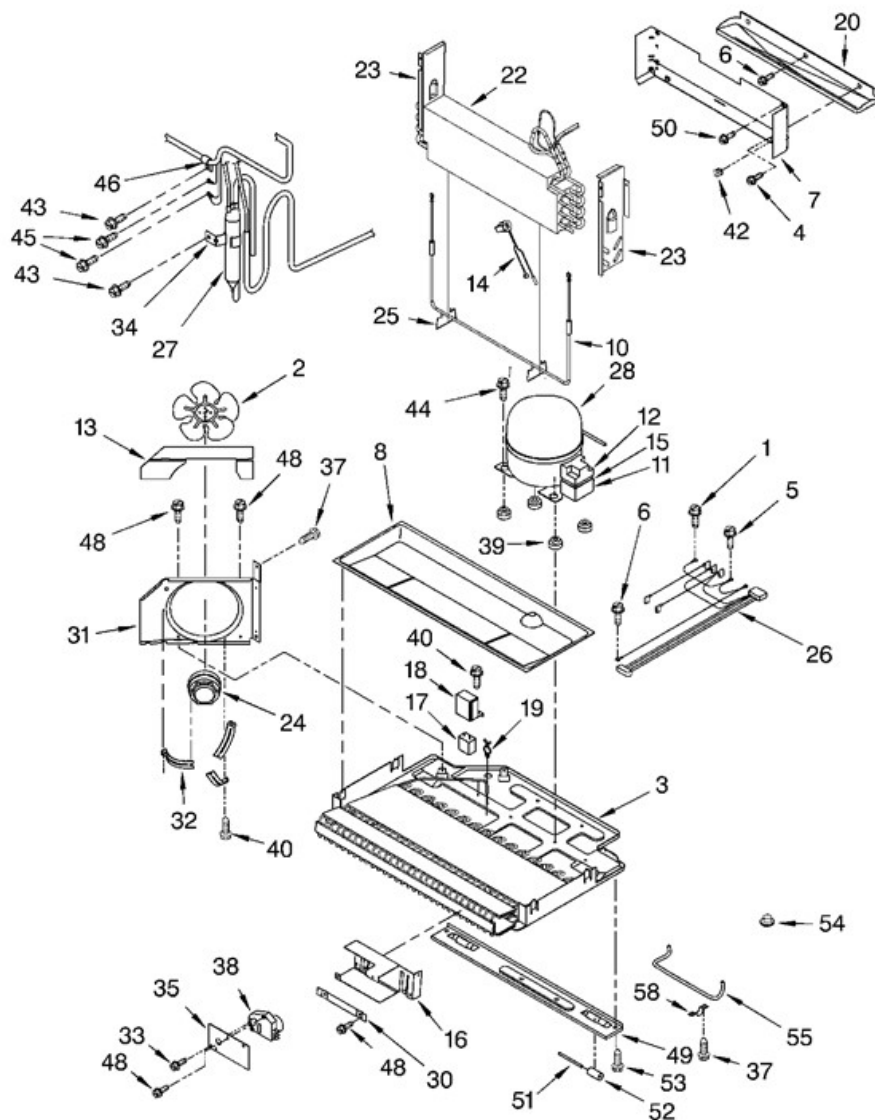

Distribuidor Autorizado

SurteRápido.com

Venta de Refacciones
Electrodomesticas

Refrigerador Whirlpool 7GB18DKXIB00