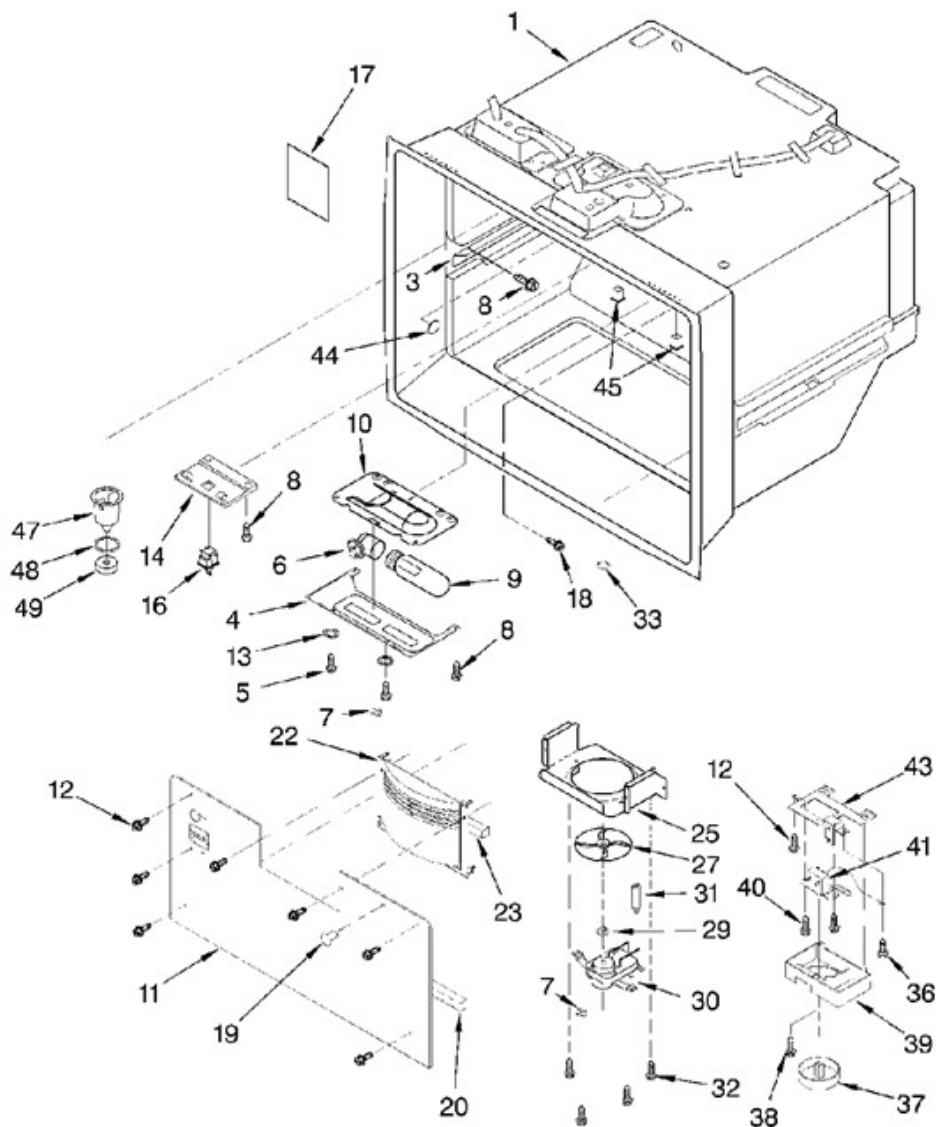

Distribuidor Autorizado

SurteRápido.com

Venta de Refacciones
Electrodomesticas

Refrigerador Whirlpool 7GB18DKXIB00