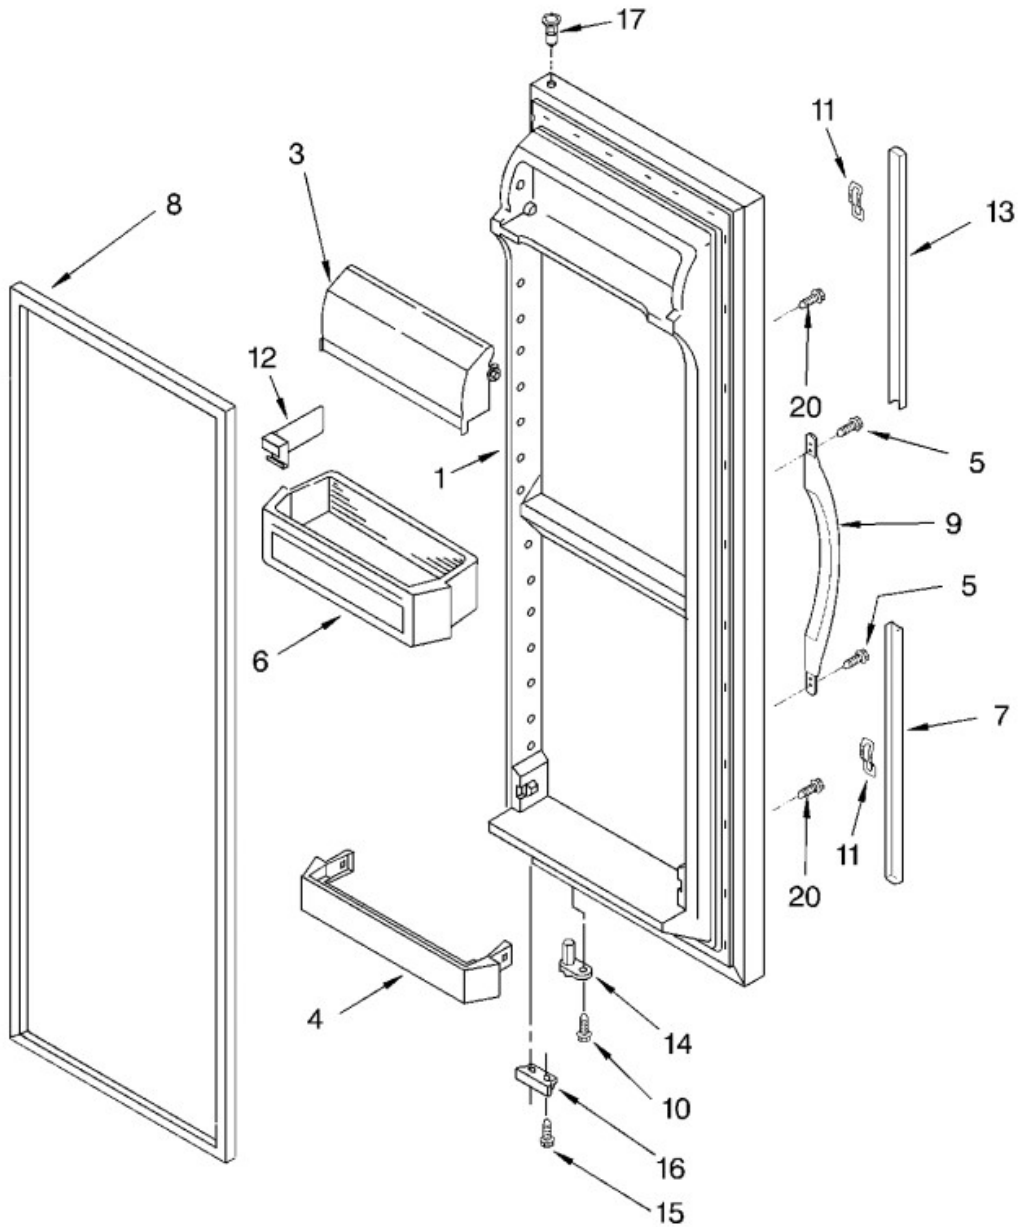

Refrigerador Whirlpool 7GD22DFXFW0