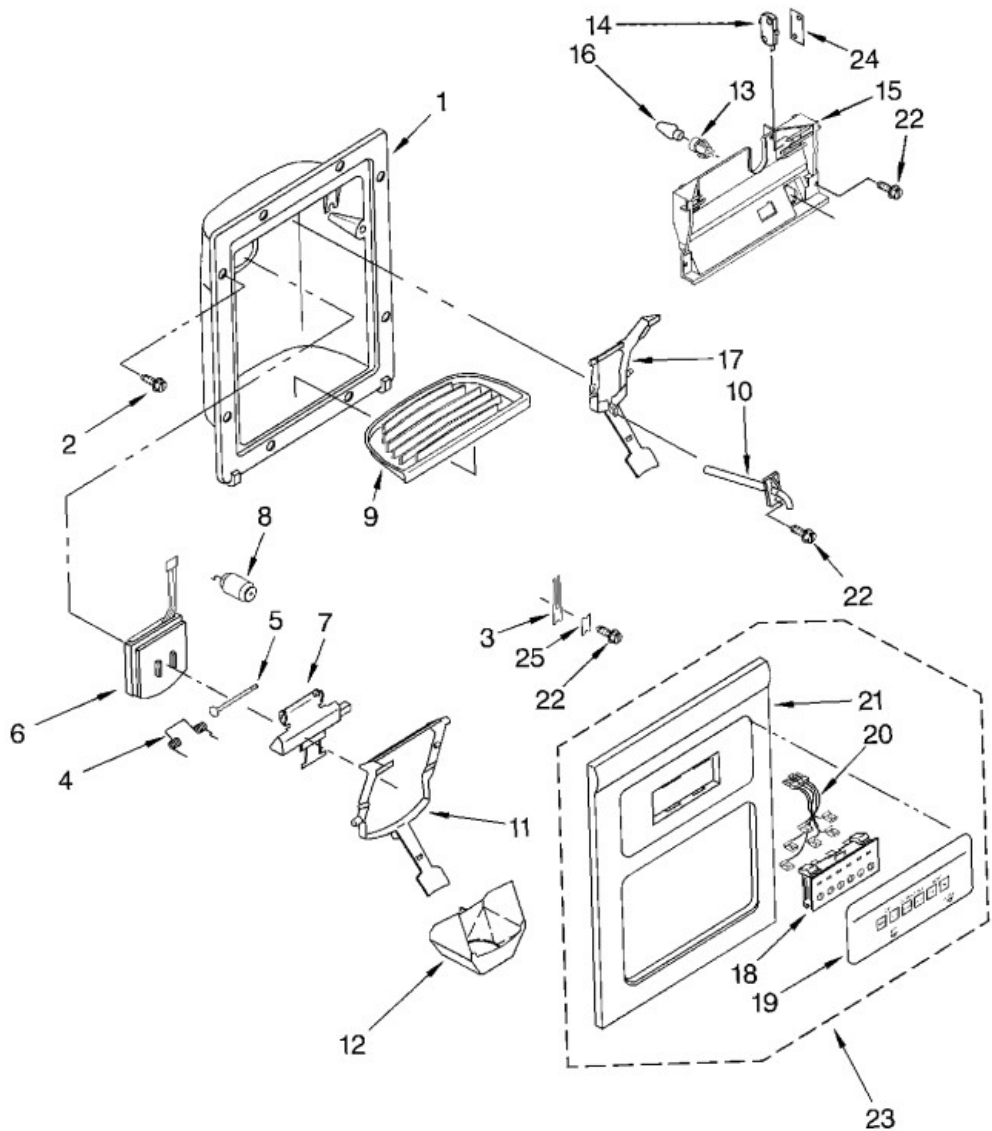

Refrigerador Whirlpool 7GD22DFXFW0