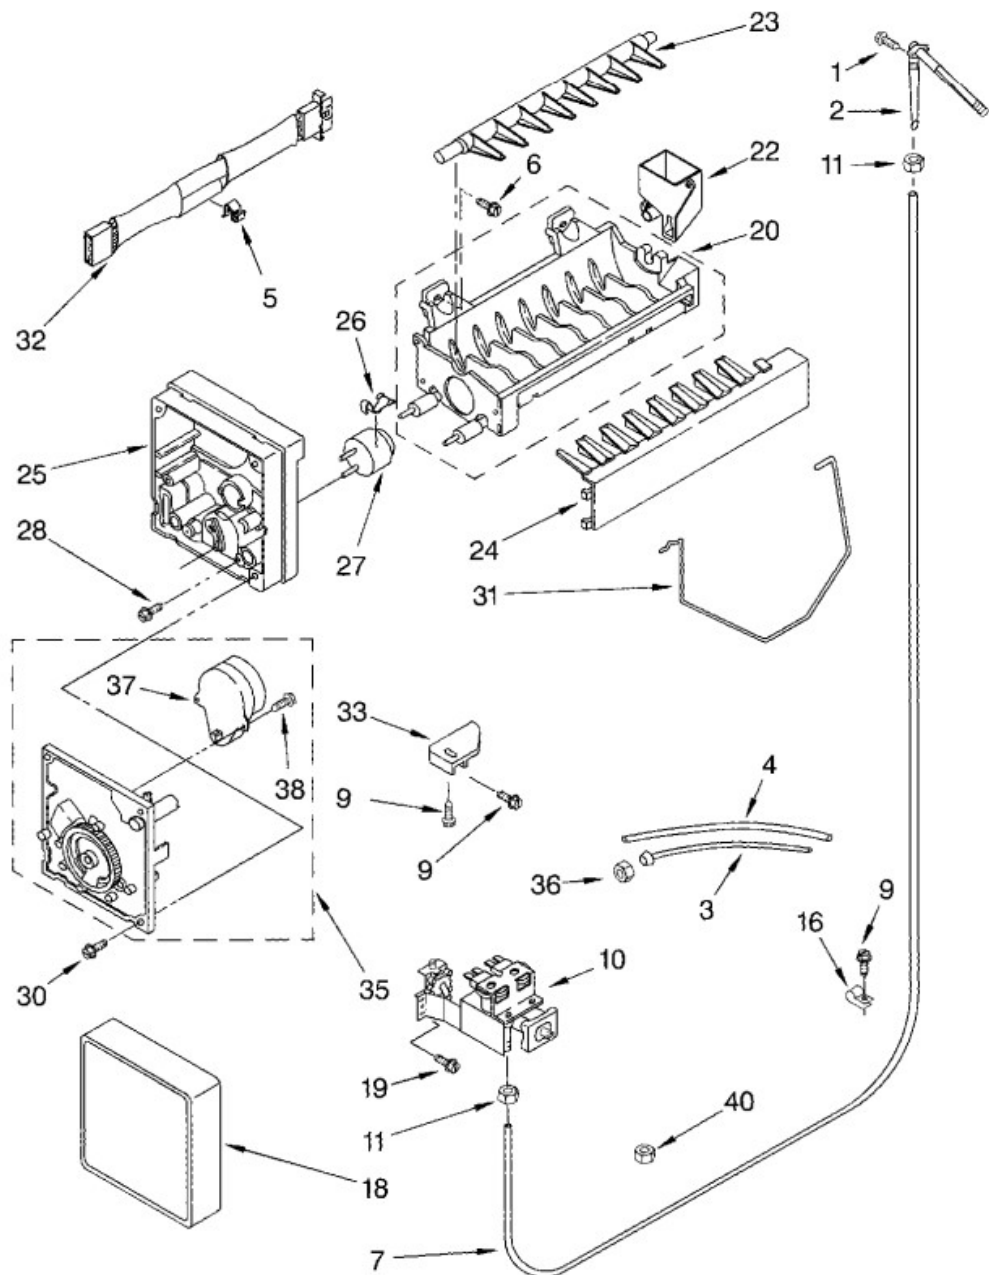

Refrigerador Whirlpool 7GD22DFXFW0