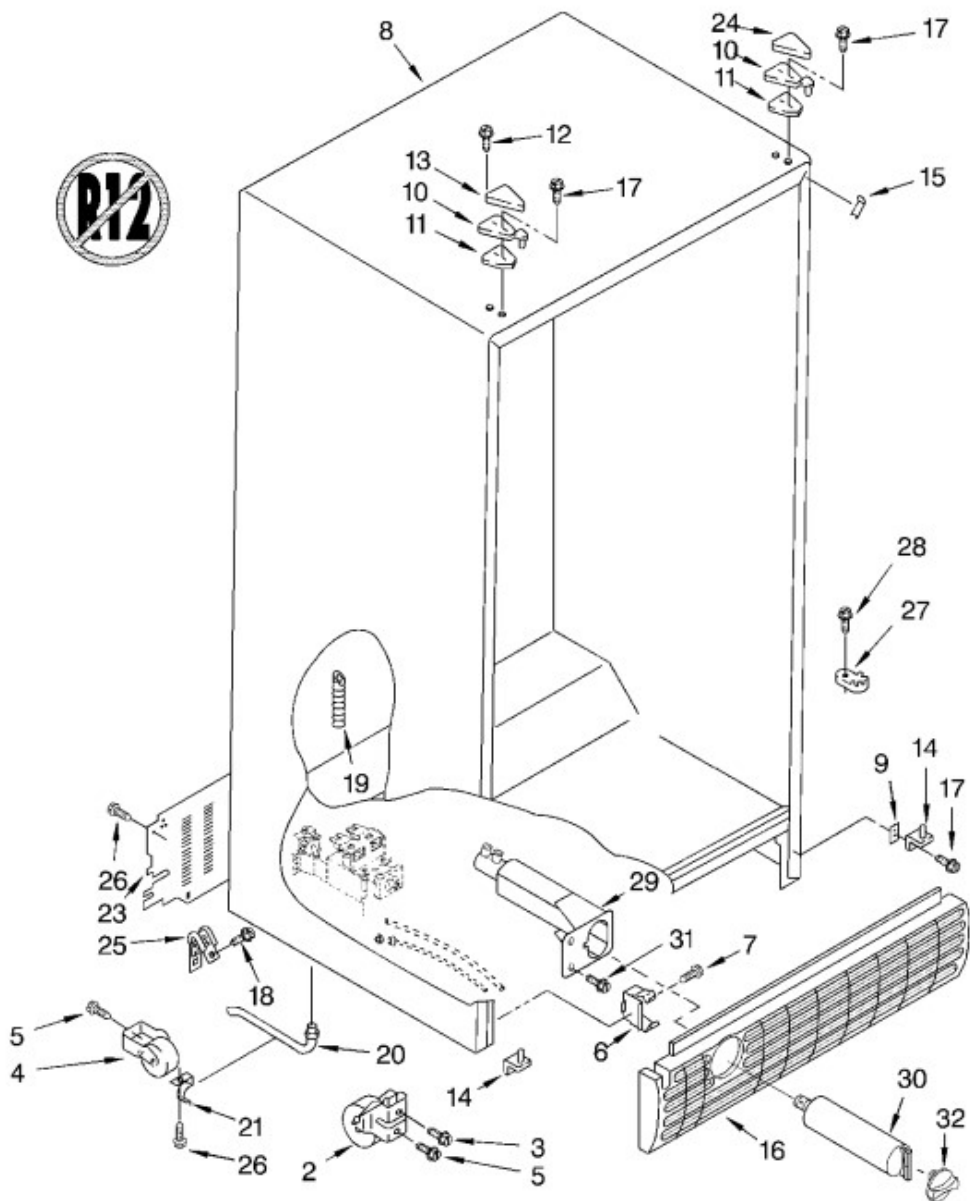

Refrigerador Whirlpool 7GD22DFXFW0