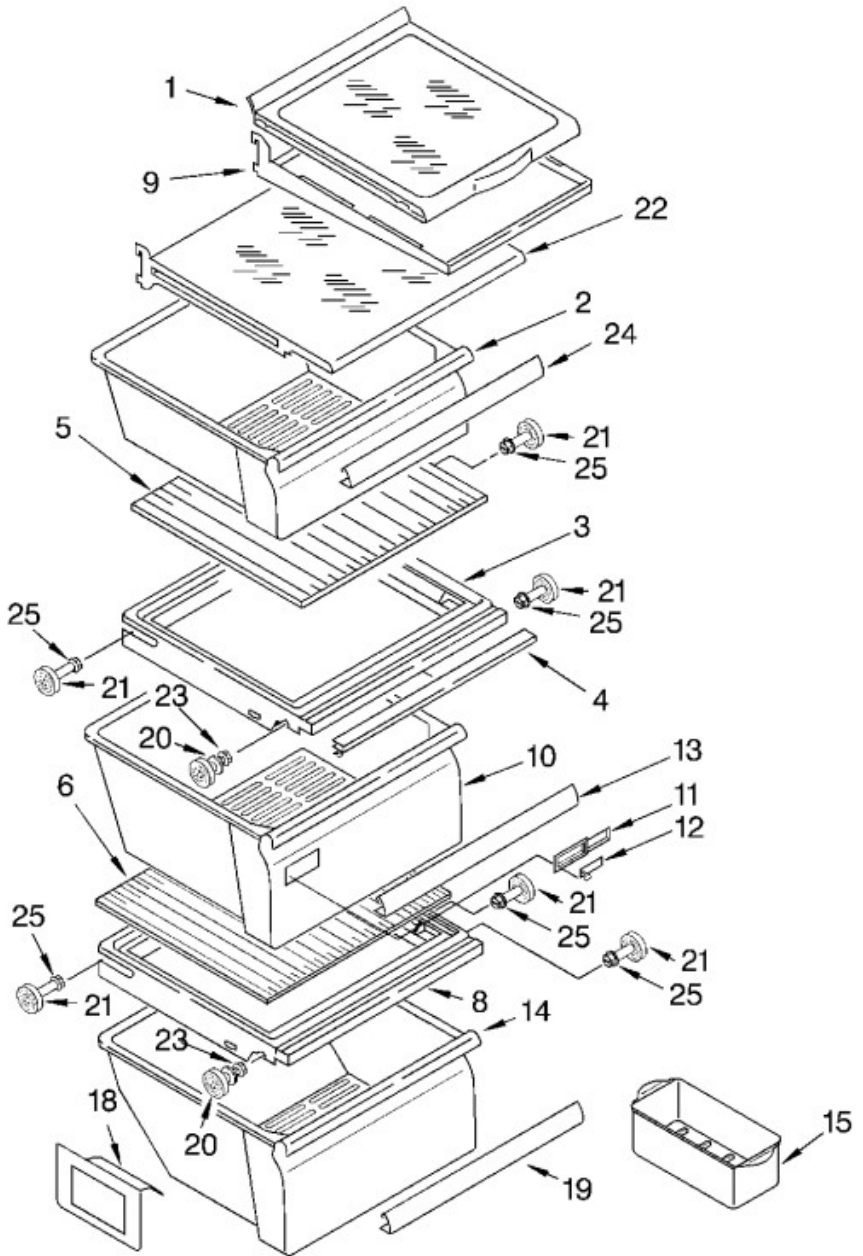

Refrigerador Whirlpool 7GD22DFXFW0