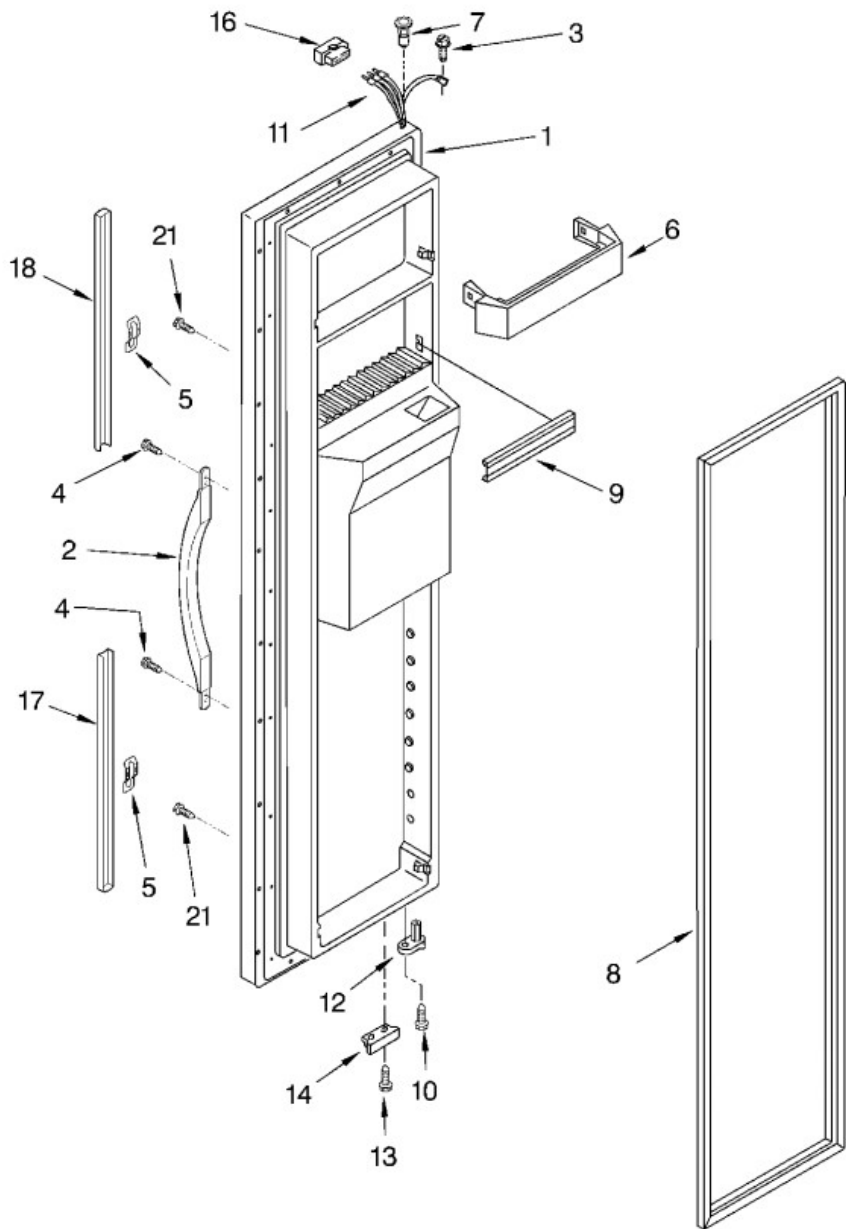

Refrigerador Whirlpool 7GD22DFXFW0