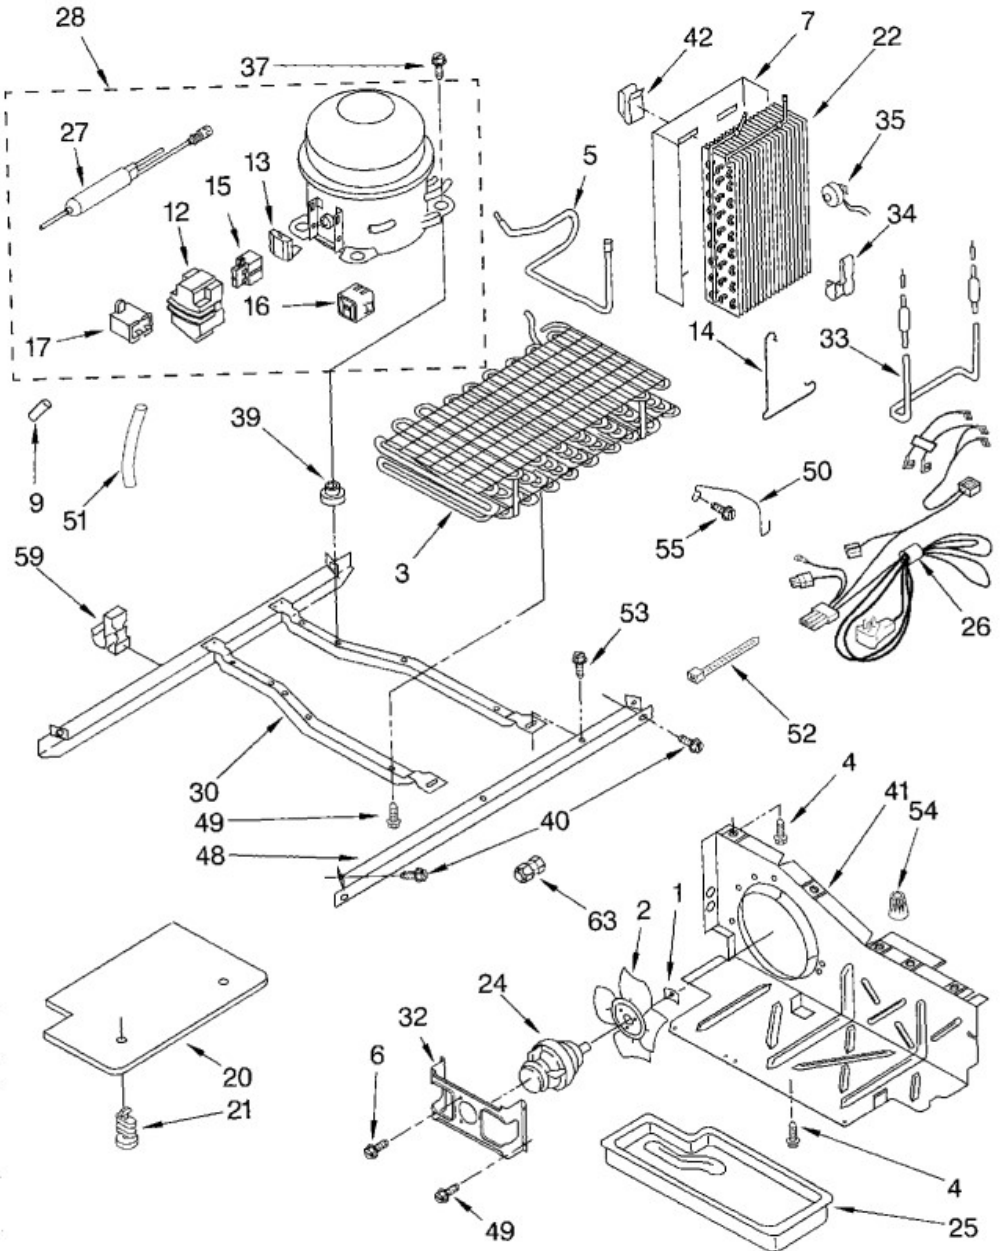

Distribuidor Autorizado

SurteRápido.com

Venta de Refacciones
Electrodomesticas

Refrigerador Whirlpool 7GD2DFXFW0