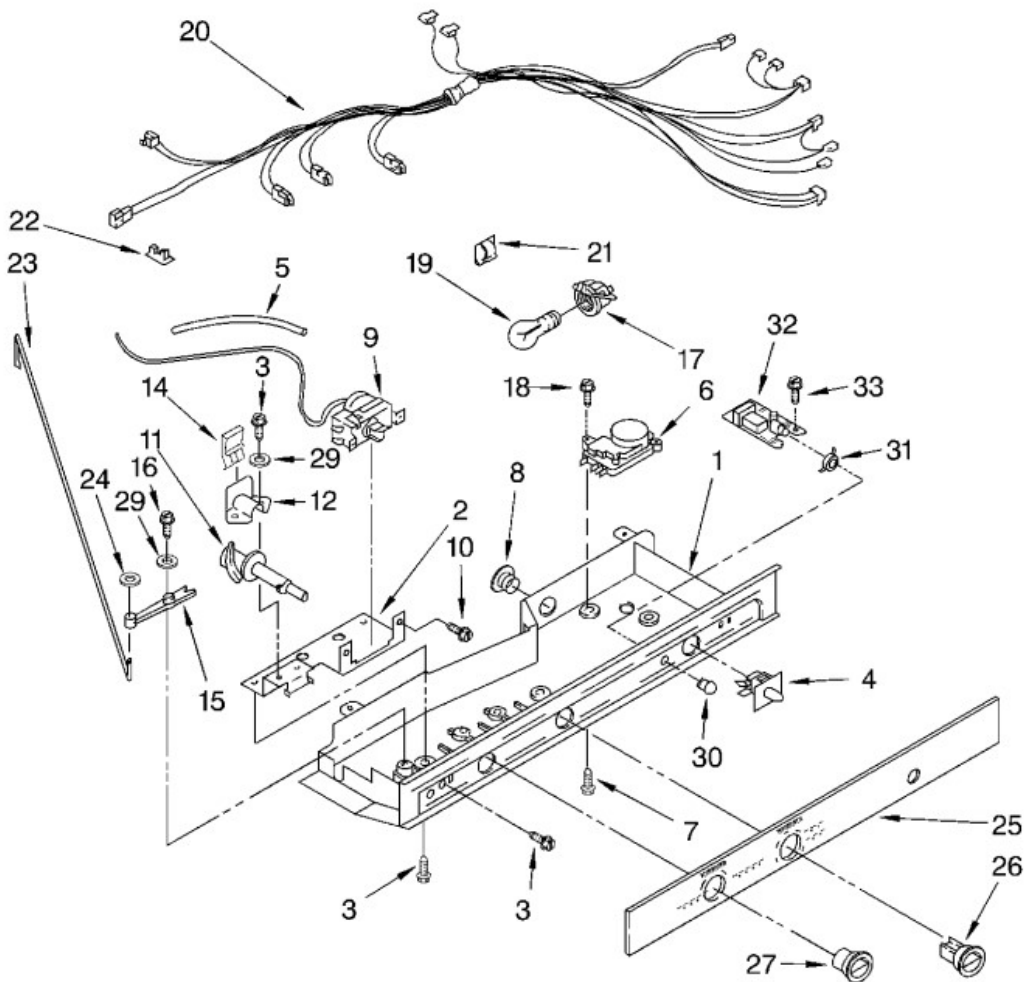

Refrigerador Whirlpool 7GD2DFXFW00