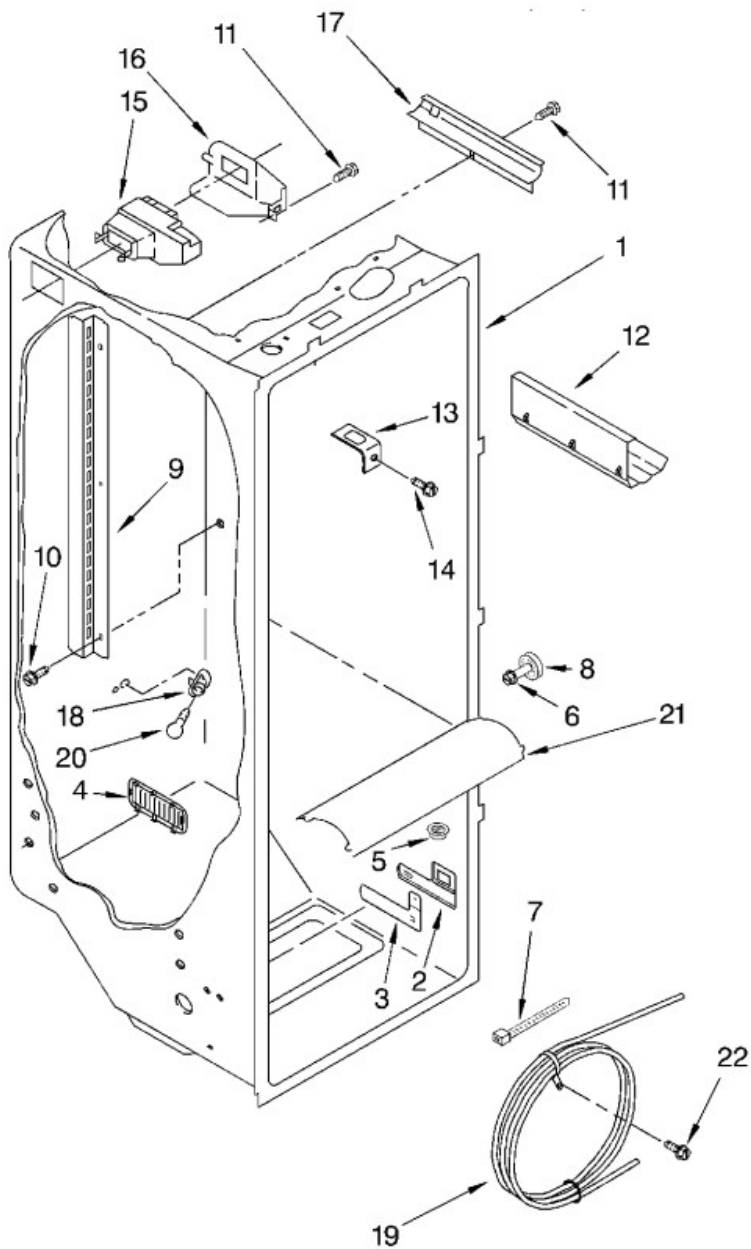

Refrigerador Whirlpool 7GD22DFXW00