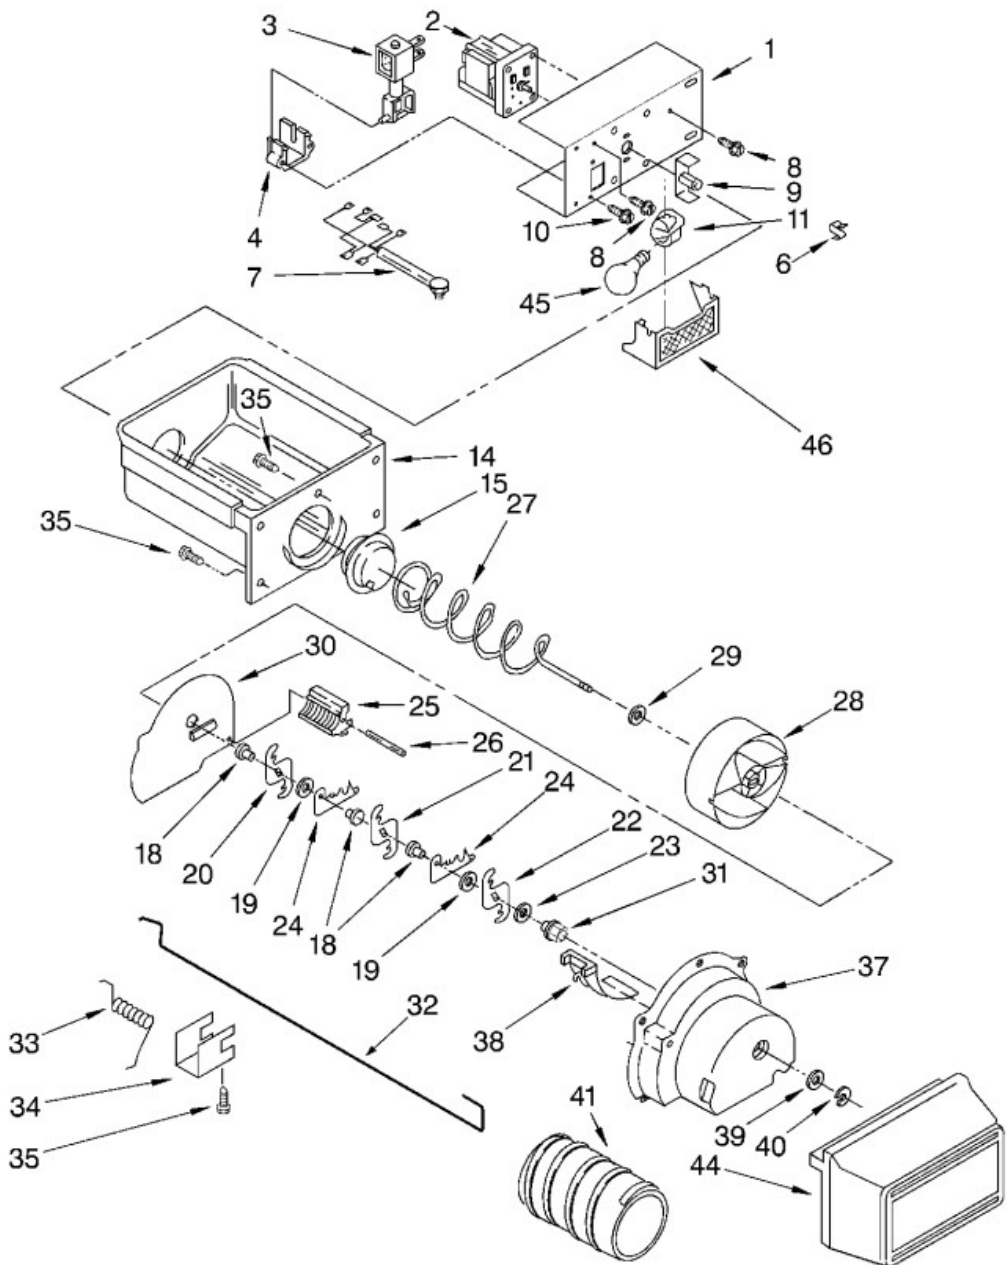

Refrigerador Whirlpool 7GD22DFXFW0