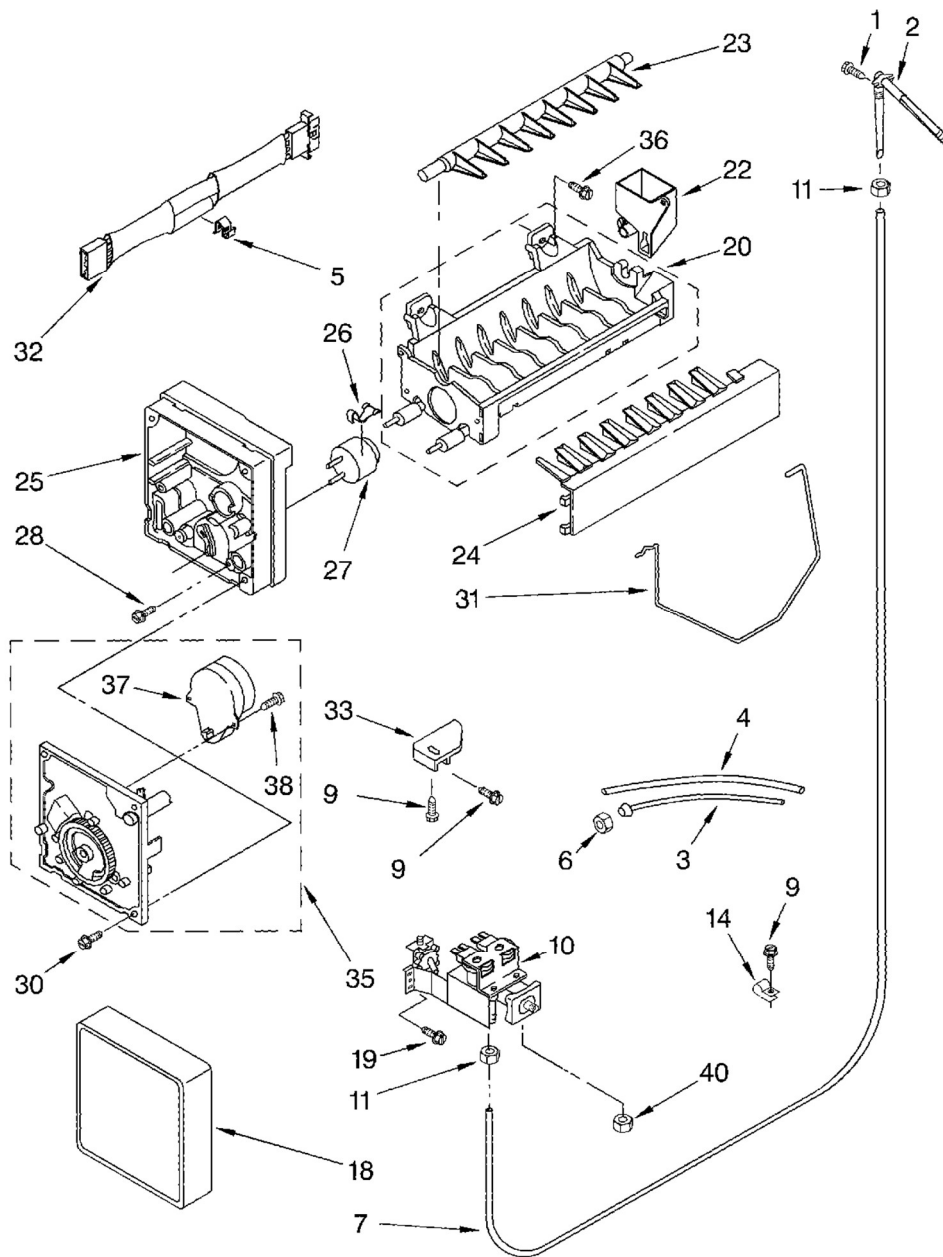

Distribuidor Autorizado

SurteRápido.com

Venta de Refacciones
Electrodomesticas

REFRIGERADOR 7GD25SFXHS00

Acros Whirlpool Centro Industrial
Carr. Miguel Alemán Km. 16.695-6
C. P. 66600, Apodaca N. L.

Distribuidor Autorizado

SurteRápido.com

Venta de Refacciones
Electrodomesticas

REFRIGERADOR 7GD25SFXHS00

Marca		Whirlpool	
Capacidad		25Ft³	
Color		Acero Inoxidable	
R e f	Descripción	C a n t	7GD25SFXHS00
CABINET			
2	Front Roller (2)	2	2174748
3	Screw	1	3400517
4	Roller (Rear) (2)	2	2196236
5	Screw	1	489427
6	Clip, Grille	1	2155013
7	Screw	1	489478
9	Shim	1	2156056
12	Hinge Top (2)	2	2196046
13	Shim, Hinge Top	1	2196049
14	Screw	1	489284
15	Hinge Cover	1	2171947
16	Hinge Bottom (2)	2	2171851
21	Filler, Wrapper	1	2196097
22	Grille	1	2198468B
23	Screw	1	489497
24	Housing, Water Filter	1	2186443
25	Water Filter	1	2203220
26	Screw	1	489500
27	Cap, Water (Filter)	1	2186494B
35	Screw	1	489464
41	Drain Fitting	1	940139
42	Extension Tube	1	1108438
43	Clip, Drain Tube	1	1108439
47	Cover, Unit	1	2176140
49	Hinge Cover	1	2155938
52	Clamp, Service Cord	1	549193
53	Screw	1	489084
54	Door Closer, Lower Cam (2)	2	2155311
55	Screw	1	489483
REFRIGERATOR LINER			
2	Escutcheon, Meat Pan Control	1	2194744
3	Slide, Meat Pan Control	1	2182757
4	Louver	1	2182147
5	Release Valve	1	2171846
6	Screw	1	8281158
7	Strap	1	2205813
8	Stud Assembly	1	2196483