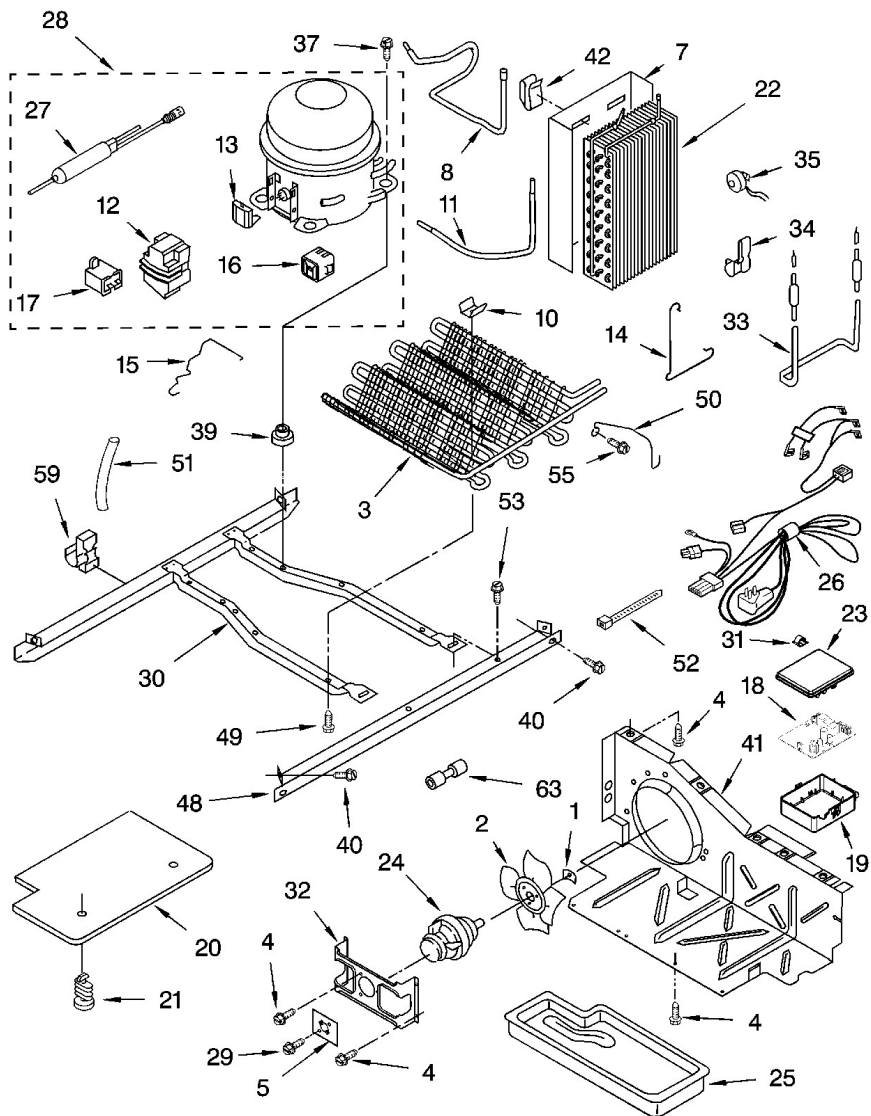

Distribuidor Autorizado

SurteRápido.com

Venta de Refacciones
Electrodomesticas

Refrigerador Whirlpool 7GS2SHEXPLO0