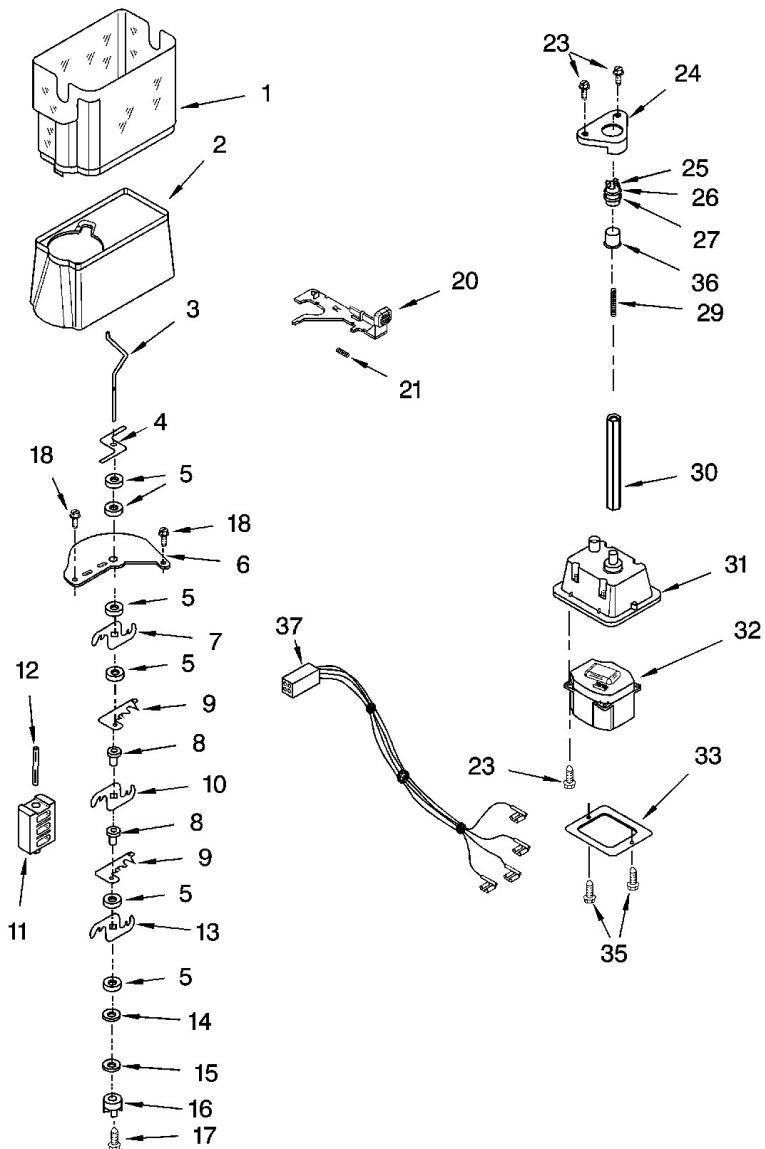

Refrigerador Whirlpool 7GS2SHEXPL00

No. Ilus.	DESCRIPCIÓN	No. de Parte
2	Shroud, Light	2167012
6	Basket, Tall	2223582
7	Track, Basket-Dual (Right Side)	2223706
	Track, Basket-Dual (Left Side)	2223707
9	Shelf, Slide Out Upper	2211743
12	Basket, Front	2195904
13	Shelf Track (Right Side)	2261449
	Shelf Track (Left Side)	2261448
14	Shelf	2212343
15	Basket, Sloped	2223278
16	Screw	486298
17	Clip, Air Duct	842534
19	Cover, Emitter	2255572
22	Spring	2198635
23	Pin	2198634
25	Switch, Rocker Arm	1115373
26	P.C. Board Emitter	2220398
27	Cover, Ice Maker	2255589
28	Slide, Ice Maker Mounting	2212321
29	Screw	489478
30	Screw	489214
33	Light Bulb	2255743
34	Screw	8281185
35	Flipper	2198633
36	Cover, Receiver	2255558
37	Slide, Ice Maker Shut Off	2255562
38	P.C. Board, Receiver	2255114
39	Lens	2198643

Refrigerador Whirlpool 7GS2SHEXPLO0

No. Ilus.	DESCRIPCIÓN	No. de Parte
41	Light Lens	2212376
42	Bracket, Ice Maker Cover	2198641
43	Socket, Light	2155597
45	Ladder (Left Side)	2212315
	Ladder (Right Side)	2212316
46	Shield, Wiring	2219878

Distribuidor Autorizado

SurteRápido.com

Venta de Refacciones
Electrodomesticas

Refrigerador Whirlpool 7GS2SHEXPLO0

Refrigerador Whirlpool 7GS2SHEXPL00

No.Illus.	<u>DESCRIPCIÓN</u>	No. de Parte
1	Ice Bin	2212302
2	Crusher Bin	2255577
3	Auger	2212342
4	BLade, Stirring	2212382
5	Spacer, Flat (6)	1119007
6	Cover, Crusher	2255461
7	Blade, Rotary	1119013
8	Spacer, Step (2)	1119005
9	Blade, Fixed	2198601
10	Blade, Rotary	1119012
11	Block, Blade	2198602
12	Roll Pin	489229
13	Blade, Rotary	1119006
14	Washer, Plain	489235
15	Washer, Coupling	2198661
16	COUPLING	2220457
17	Screw	8281164
18	Screw	3400065
20	Latch, Bin	2255578
21	Spring, Latch	2198608
23	Screw	8281163
24	Holder	2212369
25	Coupling, Bottom	2220458
26	Seal	2198628
27	Washer	2212370
29	Spring	2198607
30	Drive Shaft	999536
31	Bracket, Motor	2256154