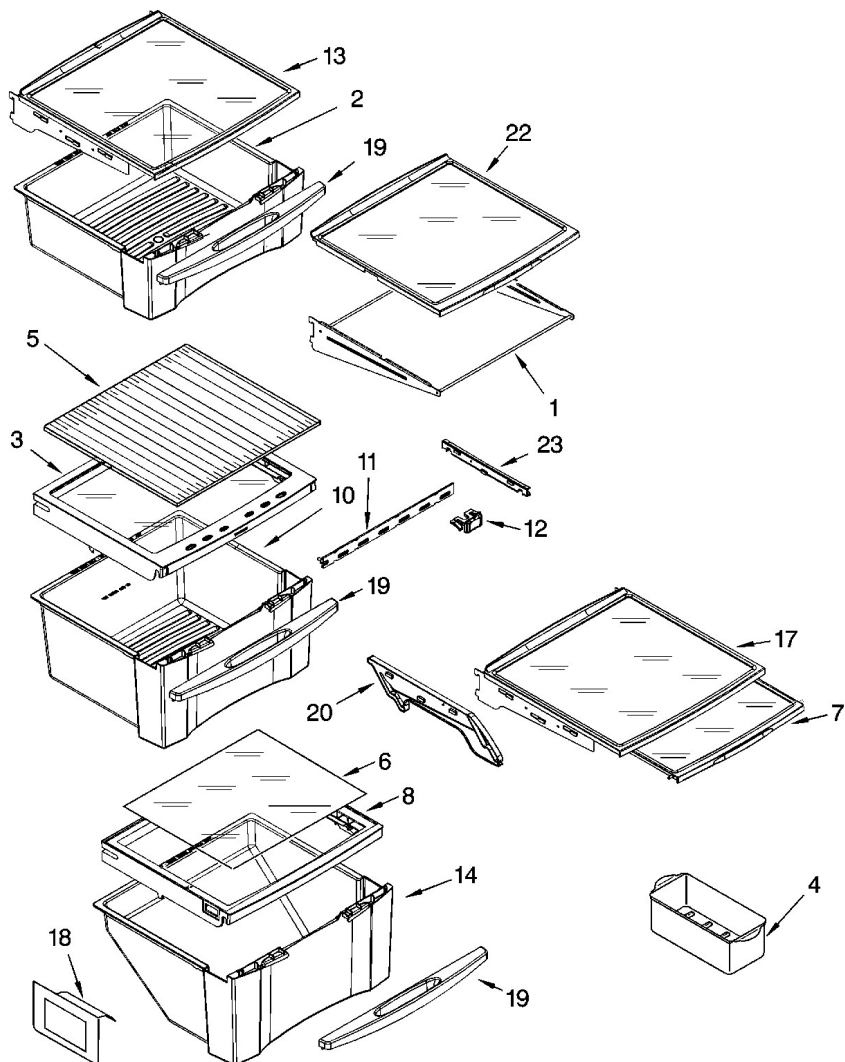

Refrigerador Whirlpool 7GS2SHEXPL00

No. Ilus.	DESCRIPCIÓN	No. de Parte
26	Screw	488729
27	Door Closer, Lower Cam (2)	2155311
28	Screw	489483
29	Screw	489500
30	Cap, Water Filter (White)	***
	Cap, Water Filter (Black)	2186494B
31	Cabinet (Not A Serviceable Part)	
32	Hinge Top (FC)	2203770
33	Screw	3400103
34	Plate, Screw	2304249

Distribuidor Autorizado

SurteRápido.com

Venta de Refacciones
Electrodomesticas

Refrigerador Whirlpool 7GS2SHEXPL00

Refrigerador Whirlpool 7GS2SHEXPL00

No. Ilus.	DESCRIPCIÓN	No. de Parte
2	Escutcheon, Meat Pan Control	2194744
3	Slide Meat Pan Control	2182757
4	Louver	2182147
5	Switch, Rocker Arm	1118894
6	Door Control Asm	2255427
7	Strap	2205813
8	Bracket, Dual Crisper	2256035
9	Shelf Ladder	2206270
10	screw	487539
11	Screw	3400894
12	Rack, Wine & Egg	***
15	Air Diffuser Assembly	2209753
16	Stud Assembly	2196485
17	Shroud, Light	2169193
18	Socket	2162085
19	Reservoir	2256126
20	Light Bulb	2255743
21	Light Lens	2209769
22	Screw	488280
23	Wire Harness, Dual Crisper	2256037

Distribuidor Autorizado

SurteRápido.com

Venta de Refacciones
Electrodomesticas

Refrigerador Whirlpool 7GS2SHEXPLO0

Refrigerador Whirlpool 7GS2SHEXPL00

No. Ilus.	DESCRIPCIÓN	No. de Parte
1	Frame Assembly, Glass Sliding (2)	2223517
2	Snack Bin Asm	2223261
3	Cover, Crisper	2223592
4	Egg Bin Assembly	***
5	Glass, Cover	2223591
6	Glass, Cover	2223714
7	Shelf, Drop Down	2223426
8	Cover, Meat Pan	2223242
10	Crisper Pan Asm	2223235
11	Slide, Humidity Control	2223308
12	Knob, Humidity Control	2223309
13	Shelf Pan Asm.	2223288
14	Meat Pan Asm	2223243
17	Shelf Assembly, Drop Down	***
18	Deflector	2179350
20	Track, Shelf (Right Side)	***
	Track, Shelf (Left Side)	***
22	Shelf, Slide Out	2255160
23	Slide, Pan	2223320