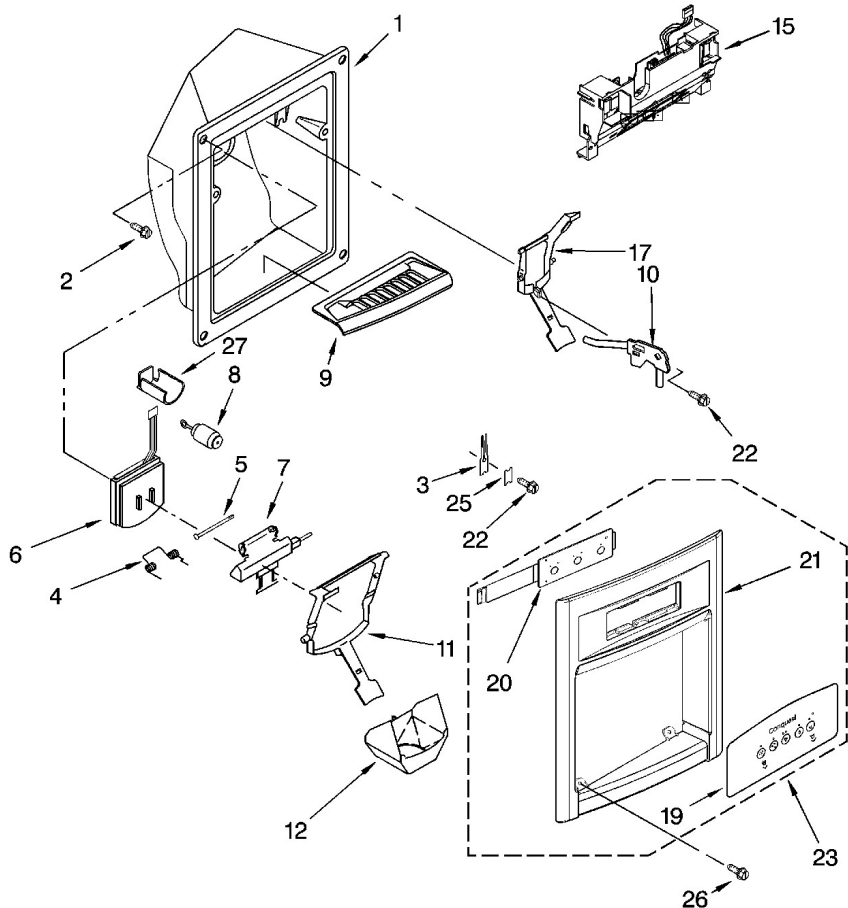

Distribuidor Autorizado

SurteRápido.com

Venta de Refacciones
Electrodomesticas

Refrigerador Whirlpool 7GS2SHEXPL00