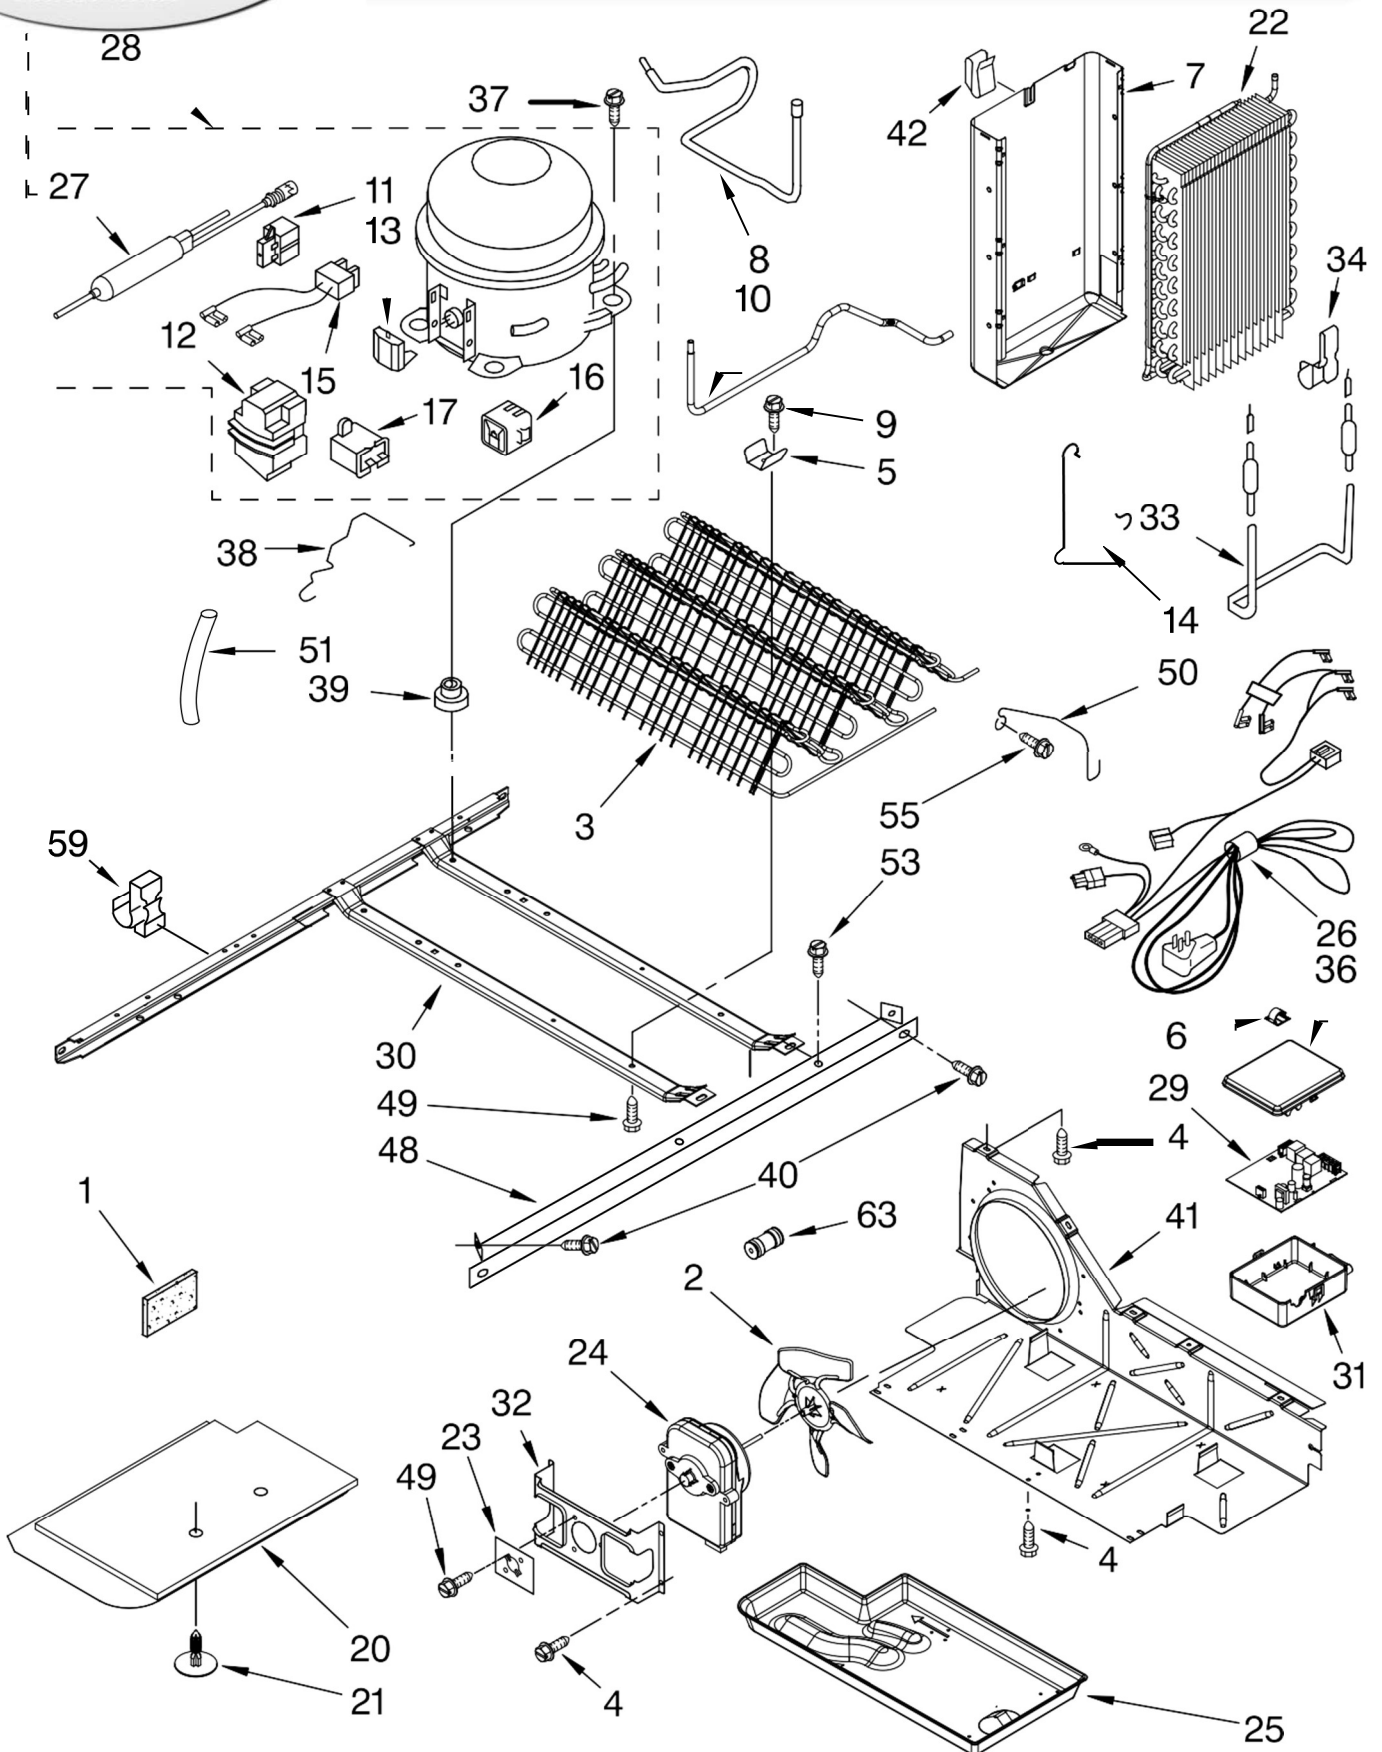

Distribuidor Autorizado

SurteRápido.com

Venta de Refacciones Electrodomesticas

REFRIGERADOR 7GS2SHEXPL03

REFRIGERADOR 7GS2SHEXPL03

Illus. No.	Part No.	DESCRIPTION
1	2169104	Insulation, Sound
2	2225834	Fan, Blade
3	W10121484	Condenser Assembly
4	489464	Screw
5	2216914	Clip, Condenser
6	1115374	Clip, Wiring
7	2217195	Heat Shield And Drain Pan
8	2205764	Tube Suction
9	8281232	Screw
10	2261599	Tube, Condenser to Heat Loop
11	2183454	Relay (Service Only)
12	4387731	Cover (Service Only)
13	2187145	Overload (Service Only)
14	2161324	Clip, Defrost Heater
15	4387765	Wire, Capacitor (Service Only)
16	2304884	Start-Device, Combination (Start Relay and Overload for Production Compressor Only)
17	2169373	Capacitor Production
	1118576	Service
20	2304898	Unit Cover, Bottom

Illus. No.	Part No.	DESCRIPTION
21	489396	Clip
22	2188822	Evaporator
23	2216997	Bracket, Insert
24	2188729	Motor, Fan
25	1105523	Tray, Evaporator
26	2187740	Harness, Unit
27		Drier
	2319825	Production
	2317845	Service
28	W10120459	Compressor (Includes Items 11, 12, 13, 15, 17, 27 & 39)
29	2304095	Electronic Control
30	2304903	Frame, Unit Mounting
31	2255623	Control Box
32	2181929	Bracket, Fan Motor
33	2188174	Heater, Defrost
34	2304287	Clip
36	2255624	Cover
37	489373	Screw
38	2223314	Clip, Retaining
39		Grommet (4)
	1100826	Production
	4387558	Service
40	489340	Screw
41	2196202	Air Baffle
42	2155547	Clip, Heat
48	2149718	Unit Mounting Rail
49	8281160	Screw
50	2186496	Guard, Fan

Illus. No.	Part No.	DESCRIPTION
51	2161302	Sleeve
53	489427	Screw
55	489478	Screw
59	2261316	Clip, Wire & Tube
63	2209709	Connector, Water Tube

Following Parts Not Illustrated and Optional Parts Not Included

- 978025 Valve, Access (1/4")
- 978026 Valve, Access (5/16")
- 978027 Valve, Access (3/8")
- 978028 Valve, Access (1/2")
- 978029 Valve, Access (5/8")
- 978030 Valve, Access (3/4")
- 876764 Valve, Access (3/16")

REFRIGERANT CHARGE

5.0 oz.
(R-134)