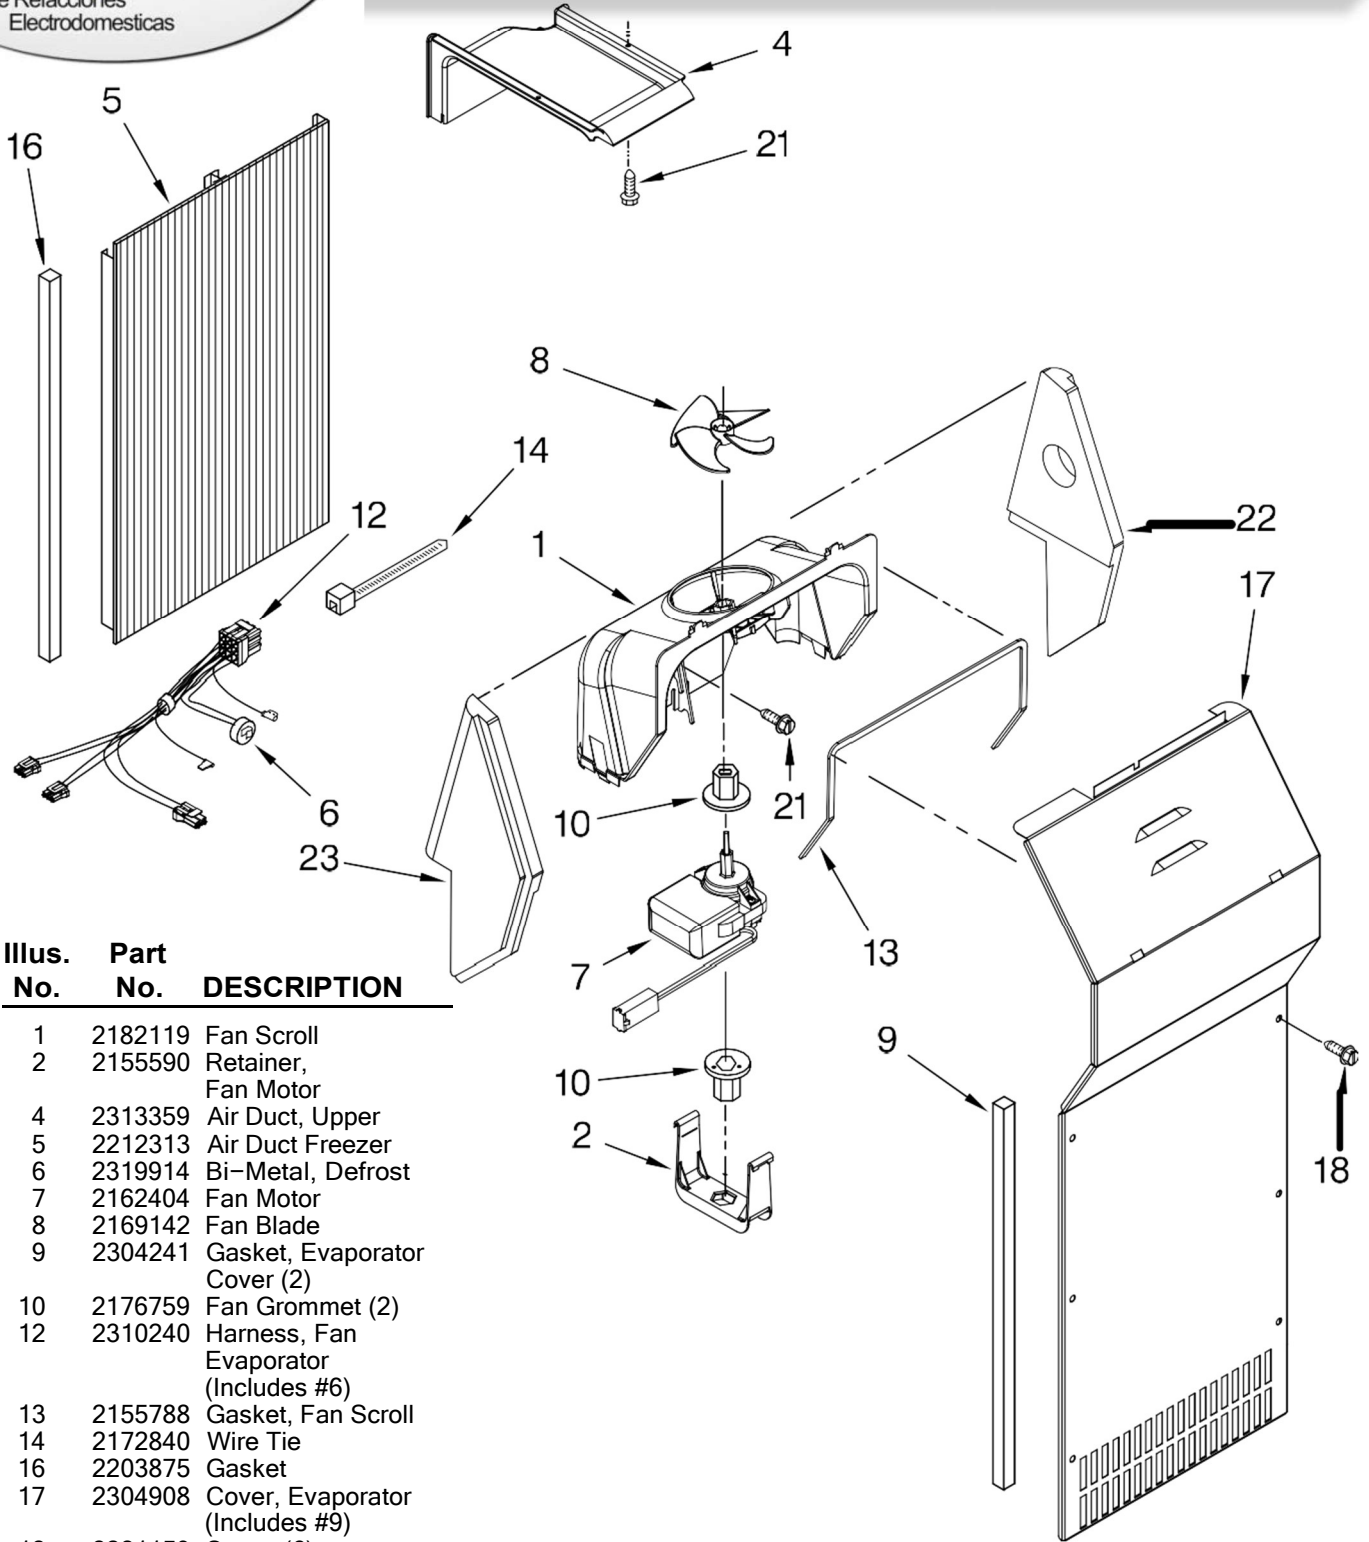

REFRIGERADOR 7GS2SHEXPL03

Illus. No.	Part No.	DESCRIPTION
1	2182119	Fan Scroll
2	2155590	Retainer, Fan Motor
4	2313359	Air Duct, Upper
5	2212313	Air Duct Freezer
6	2319914	Bi-Metal, Defrost
7	2162404	Fan Motor
8	2169142	Fan Blade
9	2304241	Gasket, Evaporator Cover (2)
10	2176759	Fan Grommet (2)
12	2310240	Harness, Fan Evaporator (Includes #6)
13	2155788	Gasket, Fan Scroll
14	2172840	Wire Tie
16	2203875	Gasket
17	2304908	Cover, Evaporator (Includes #9)
18	8281159	Screw (6)
21	489478	Screw
22	2203595	Support, R.S
23	2203596	Support, L.S