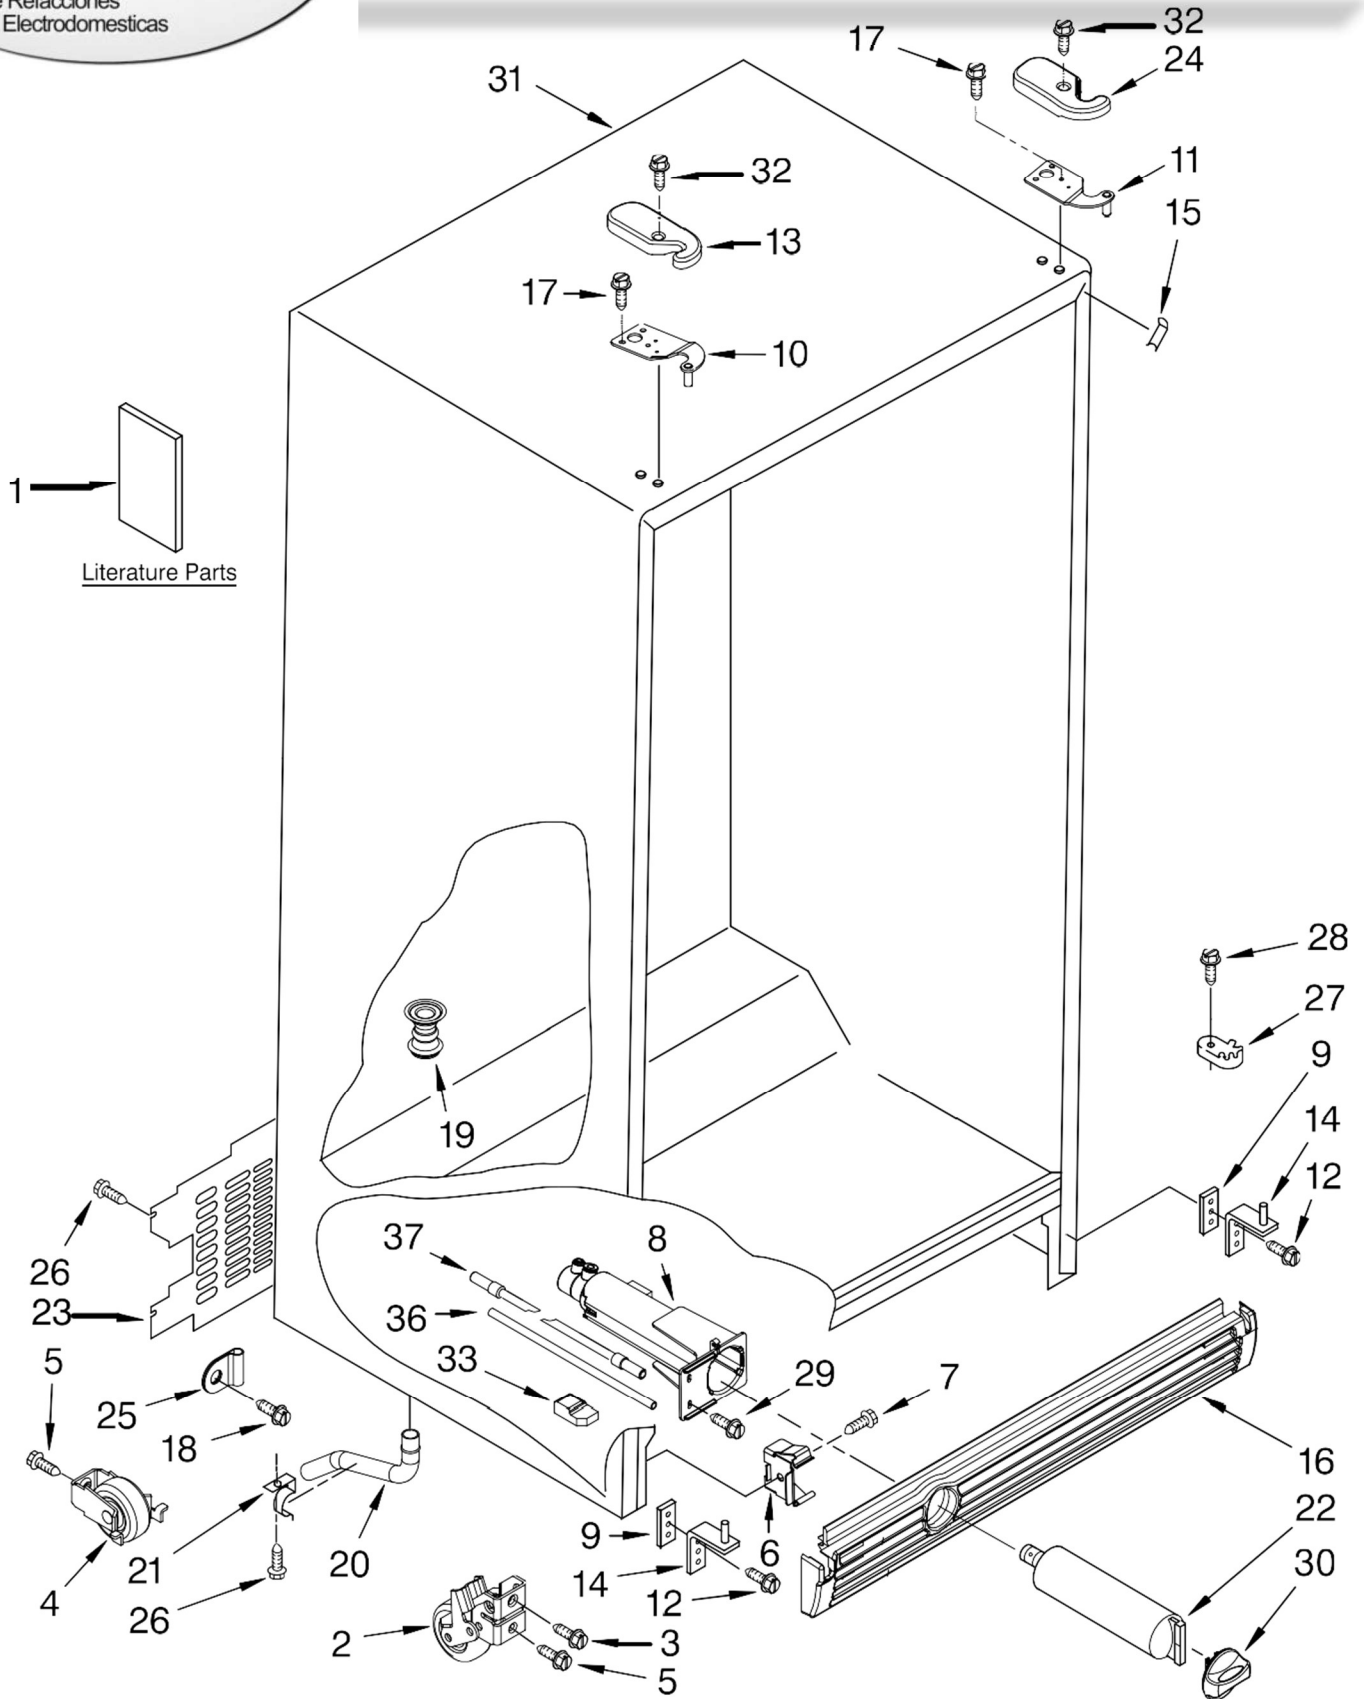

REFRIGERADOR 7GS2SHEXPL03

FOR ORDERING INFORMATION REFER TO PARTS PRICE LIST

REFRIGERADOR 7GS2SHEXPL03

Illus. No.	Part No.	DESCRIPTION
1		Literature Parts
	2261383	Use & Care Guide
	2255955	Service & Wiring Sheet
	2261377	Energy Guide
	2220407	Modular Ice maker Service Sheet
	2261037	Instruction Sheet, Door Removal
2	2254628	Front Roller (2)
3 W	10079910	Screw
4	2254625	Rear Roller (2)
5	489427	Screw
6	2155013	Clip, Grille
7	488500	Screw
8	2186443	Housing, Water Filter
9	2209697	Shim
10	2203770	Hinge Top, FC
11	2203771	Hinge Top, RC

Illus. No.	Part No.	DESCRIPTION
12	3400113	Screw
13		Hinge Cover, FC
	2203407W	White
	2203407B	Black
14	2304322	Hinge Bottom
15		Filler, Wrapper
	2304846	White
	2304848	Black
16		Grille
	2198467W	White
	2198467B	Black
17	489497	Screw
18	488687	Screw
19	2304888	Drain Fitting
20	2304937	Extension Tube
21	1108439	Clip, Drain Tube
22	2255519	Water Filter
23	2188737	Cover, Unit
24		Hinge Cover, RC
	2203408W	White
	2203408B	Black

Illus. No.	Part No.	DESCRIPTION
25	489348	Clamp, Service Cord
26	489084	Screw
27	2155311	Door Closer, Lower Cam (2)
28	489483	Screw
29	489500	Screw
30		Cap, Water Filter
	2186494W	White
	2186494B	Black
31		Cabinet (Not A Serviceable Part)
32	8281227	Screw
33	2186489	Block, Housing Support
36	2304708	Tube, Filter Outlet
37	2319867	Tube, Filter Inlet

REFRIGERADOR 7GS2SHEXPL03

Illus. No.	Part No.	DESCRIPTION
1		Liner (Not A Serviceable Part)
2	2194744	Escutcheon, Meat Pan Control
3	2182757	Slide Meat Pan Control
4	2257741	Louver
5	1118894	Switch, Rocker Arm
6	2261601	Door Control Asm
7	2256035	Bracket, Dual Crisper
8	2311637	Wire Harness, Dual Crisper
9	2206270	Shelf Ladder
10	489478	Screw
11	W10004810	Screw
12	2205813	Strap
15	2209753	Air Diffuser Assembly
16	2169193	Shroud, Light
18	2162085	Socket
19	2256126	Reservoir
20	2255743	Light Bulb
21	2209769	Light Lens
22	488280	Screw