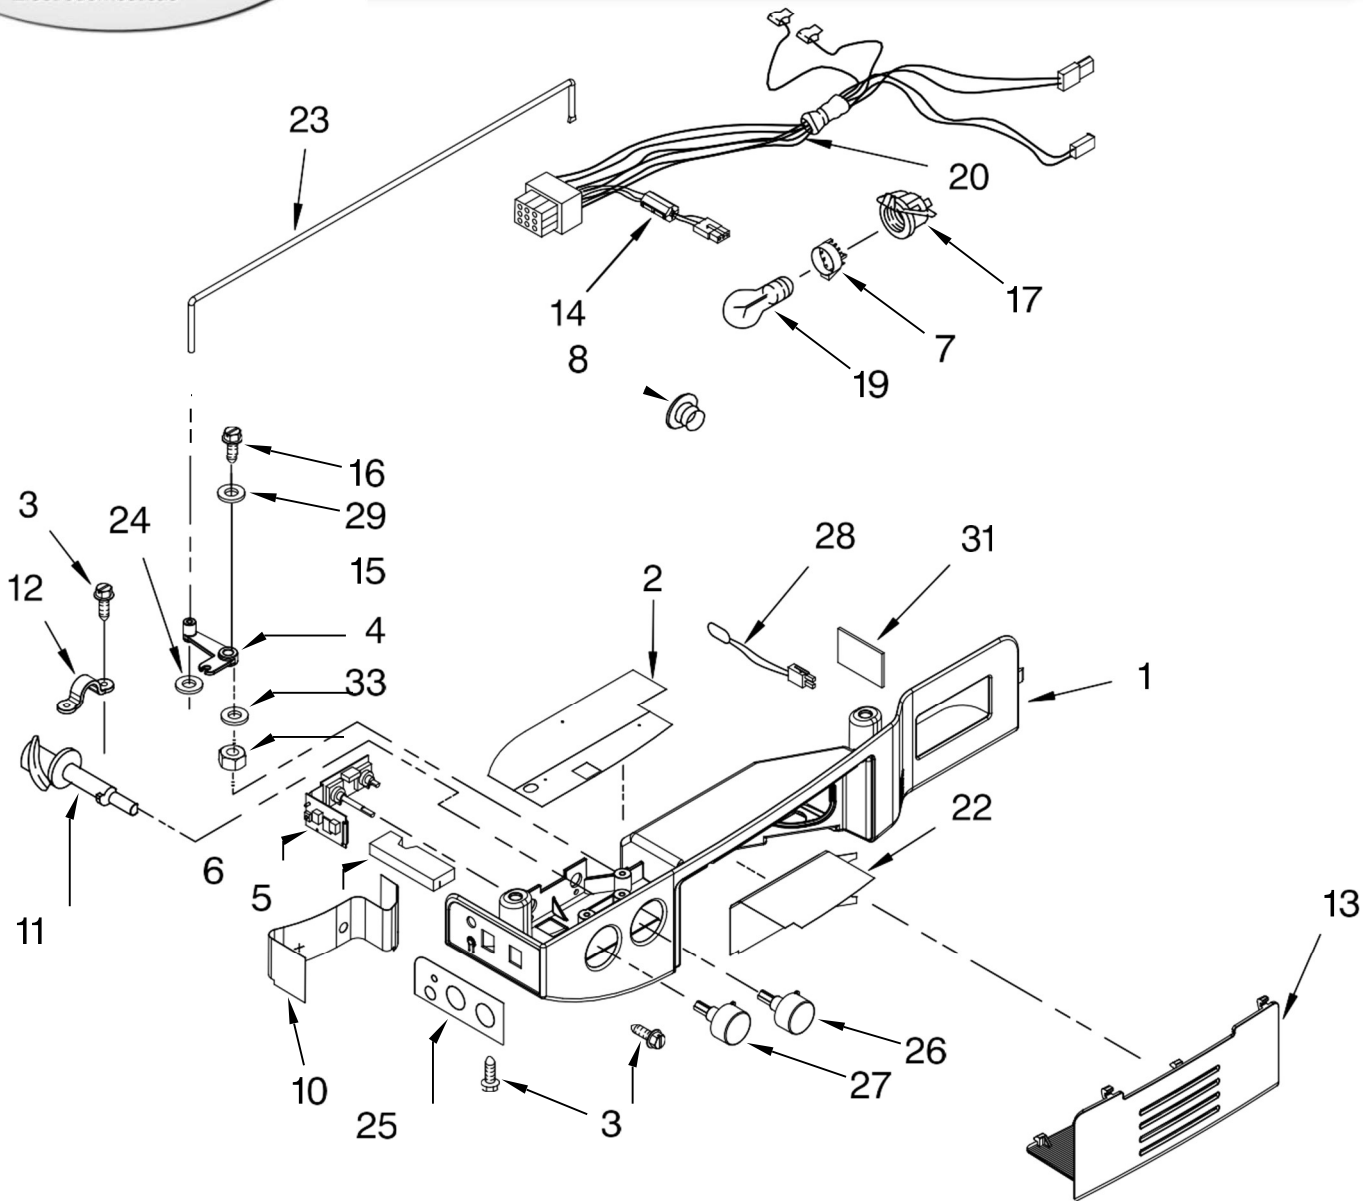

REFRIGERANT CHARGE

5.0 oz.
(R-134)

REFRIGERADOR 7GS2SHEXPL03

FOR ORDERING INFORMATION REFER TO PARTS PRICE LIST

REFRIGERADOR 7GS2SHEXPL03

Illus. No.	Part No.	DESCRIPTION
1	489084	Screw
2	2256095	Fitting, Water Tube
5	628379	Clip, Fuse
9	489478	Screw
10	2188709	Filter Valve
16	2208136	Clamp, Tube
18	2174358	Cover
19	488649	Screw
20	2212351	Mold & Heater Assembly (Also Order 542638 Silicone Grease)
22	628356	Cup-Water Fill
23	2212320	Ejector
24	2212318	Ice Striper
25	2194712	Support
26	2315522	Retainer, Thermostat
27	627985	Thermostat (Also Order 542369 Cement Alumilastic)
28	8533917	Screw
30	489276	Screw
32	2187484	Harness, Wiring
33	2212317	Bracket, Icemaker Mounting
35	626680	Module Assembly (Includes Items 37 & 38)
37		Motor (Not Serviceable, Order #35)
38	489136	Screw
100	2212353	Icemaker Assembly

REFRIGERADOR 7GS2SHEXPL03

Illus. No.	Part No.	DESCRIPTION	Illus. No.	Part No.	DESCRIPTION	Illus. No.	Part No.	DESCRIPTION
1	2255222	Control Box	11	2255226	Cam Assembly	24	489285	Fastener, Push-On
2	2261773	Shield	12	2255413	Bearing Body	25	2255611	Escutcheon, Control Box
3	3196537	Screw (4)	13	2255225	Light Lens	26	2255232	Knob, RC
4	3400972	Washer	14	2308165	Ferrite Bead	27	2255992	Knob, FC
5	2188928	Foam, Shield	15	2255227	Pivot Arm	28	2188819	Thermistor
6	2304103	Electronic Control	16	627068	Screw	29	489203	Spring Washer
7	2169193	Shroud, Light	17	2162085	Light Socket	31	2261265	Air Seal, Thermistor
8	940014	Hole Plug	19	2255743	Light Bulb	33	3400971	Nut, Hex
10	2305538	Shield, Electrical	20	2187965	Control Box Harness			
			22	2255666	Shield, Heat			
			23	2255228	Connecting Rod			