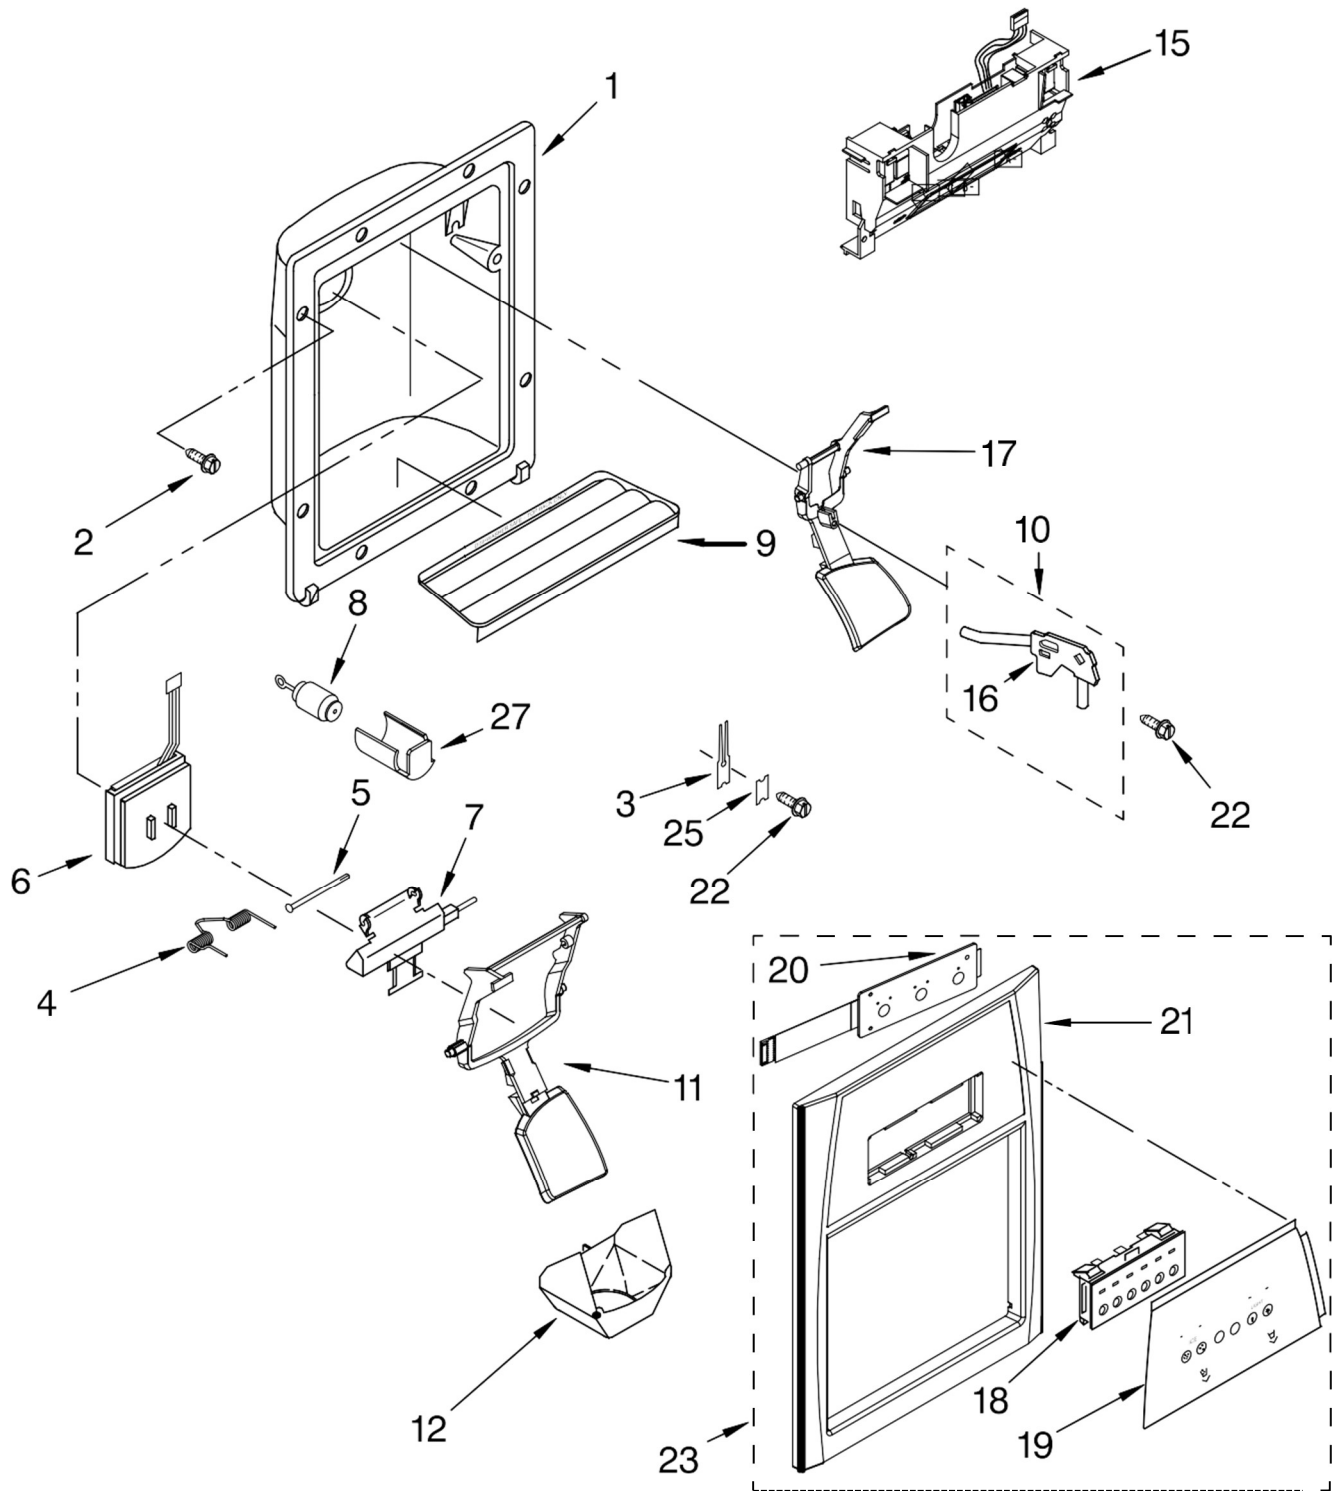

REFRIGERADOR 7GS2SHEXPL03

FOR ORDERING INFORMATION REFER TO PARTS PRICE LIST

REFRIGERADOR 7GS2SHEXPL03

Illus. No.	Part No.	DESCRIPTION
1		Housing, Dispenser (Not Serviced)
2	3196537	Screw
3	2194719	Retainer, Levers
4	2304772	Spring, Torsion
5	2196195	Pin
6	2180353	Door, Ice
7	2304355	Door Mechanism Assembly
8	2205686	Mechanism Delay
9		Grille, Overflow
	2207048W	White
	2207048B	Black
10	2304317	Water Fitting Assembly (Includes Water Tube)
11		Lever, Ice Dispenser
	2255431W	White
	2255431B	Black
12	2180224	Guide, Ice
15	2323001	Bracket, Control
16	2304673	Bracket, Dispenser
17		Lever, Water Dispenser
	2255432W	White
	2255432B	Black
18		Switch Assembly (Not Available Order #23)
19		Overlay, Front Cover (Not Available Order #23)
20		LED Display with Auto Night Light (Not Available Order #23)
21		Front Cover, Housing (Not Available, Order #23)
22	489000	Screw
23		Front Cover Assembly (Includes Items 18, 19, 20 & 21)
	2252079W	White
	2252079B	Black
25	2195051	Strain Relief
27	2252127	Sleeve, Mechanism Display