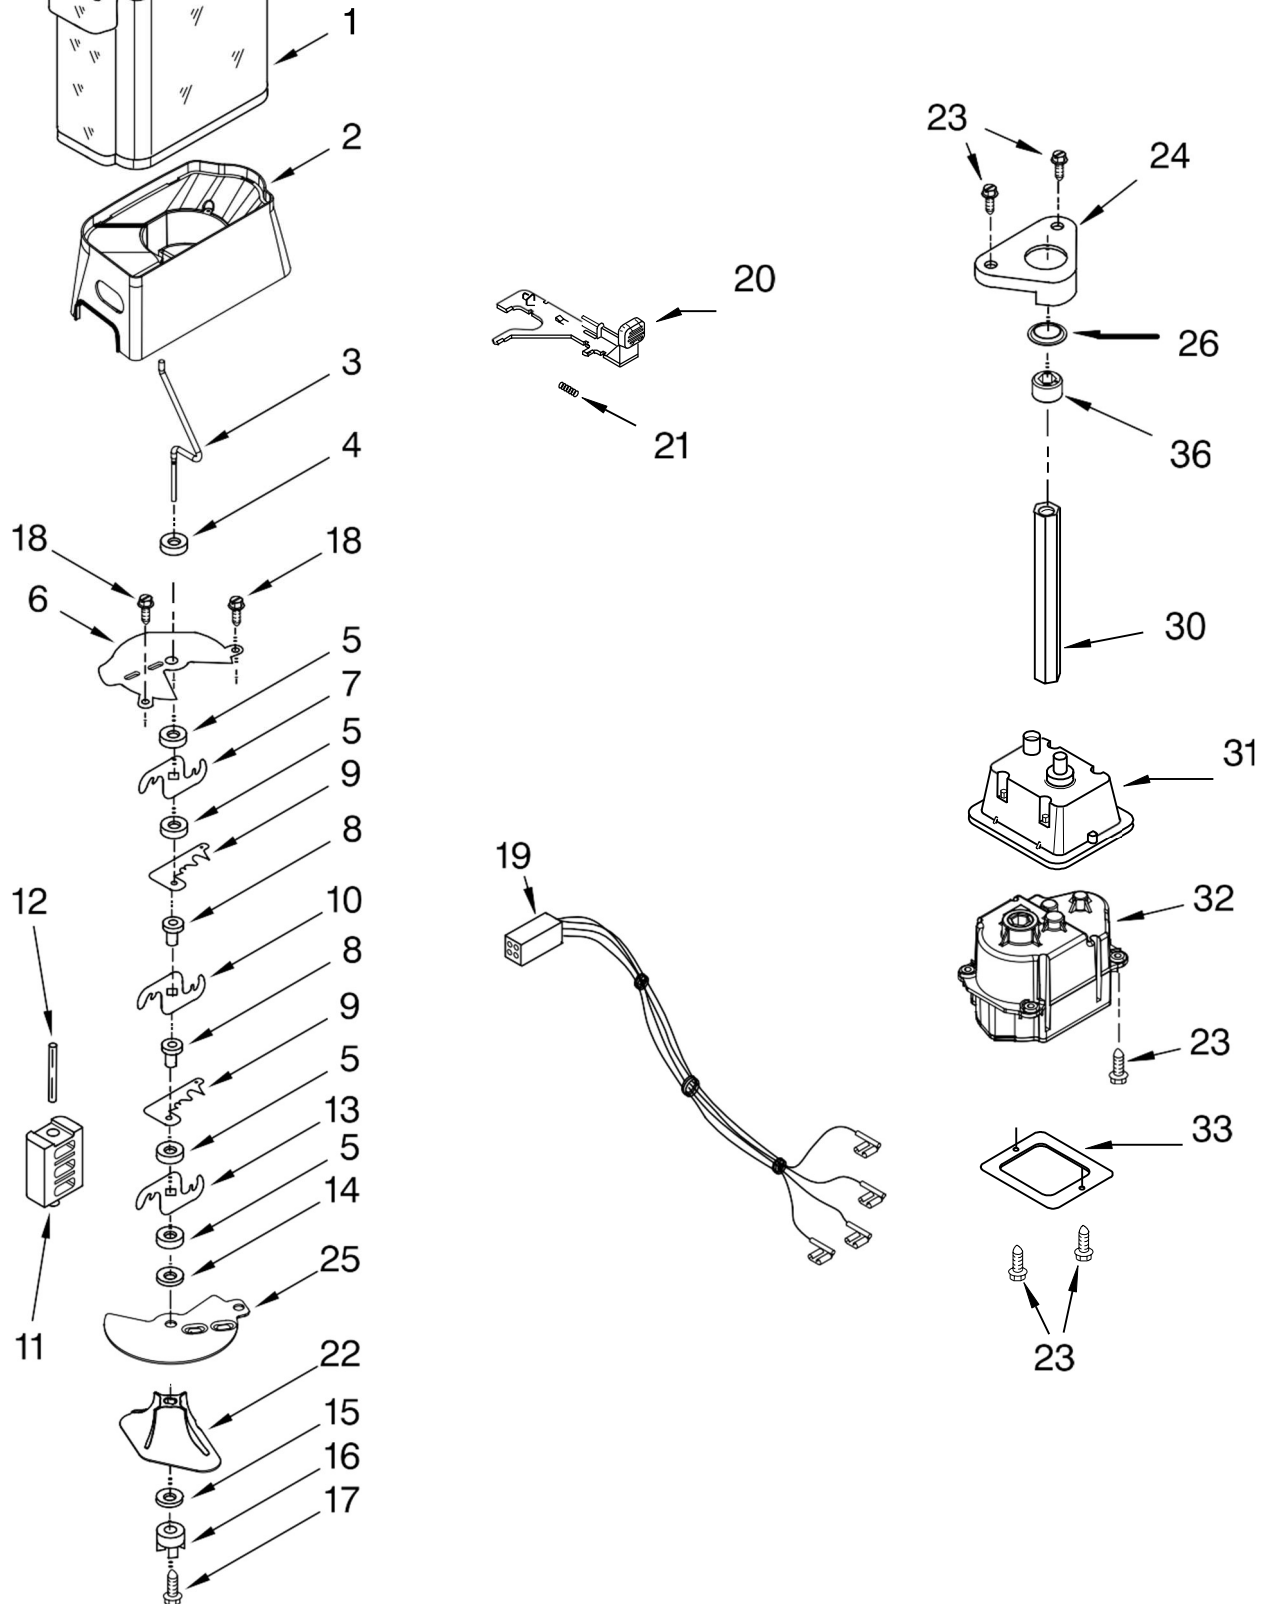

REFRIGERADOR 7GS2SHEXPL03

Illus. No.	Part No.	DESCRIPTION
1		Liner (Not A Seviceable Part)
2	2167012	Shroud, Light
7		Track, Basket-Dual
	2301291	Right
	2301292	Left
9	2211743K	Shelf, Slide Out
10	2301192	Basket, Tall
12	2195904K	Basket Front
13		Shelf Track
	2301289	Right Side
	2301290	Left Side
14	2212343K	Shelf
15	2301193	Basket, Slope
16	W10004810	Screw
17	842534	Clip, Air Duct
19	2198587	Cover, Emitter
22	2198635	Spring
23	2198634	Pin
25	1115373	Switch, Rocker Arm
26	2220398	P.C. Board Emitter
27	2255589	Cover, Ice Maker
28	2212321	Slide, Ice Maker
29	489478	Screw
30	489214	Screw
33	2255743	Light Bulb
34	8281185	Screw
35	2198633	Flipper
36	2255558	Cover, Receiver
37	2255562	Slide, Ice Maker Shut Off
38	2255114	P.C. Board, Receiver
39	2198643	Lens
41	2212376	Light Lens
42	2198641	Bracket, Ice Maker Cover
43	2155597	Socket, Light
45		Ladder
	2320027	Left Side
	2320028	Right Side
46	2219878	Shield, Wiring

REFRIGERADOR 7GS2SHEXPL03

FOR ORDERING INFORMATION REFER TO PARTS PRICE LIST