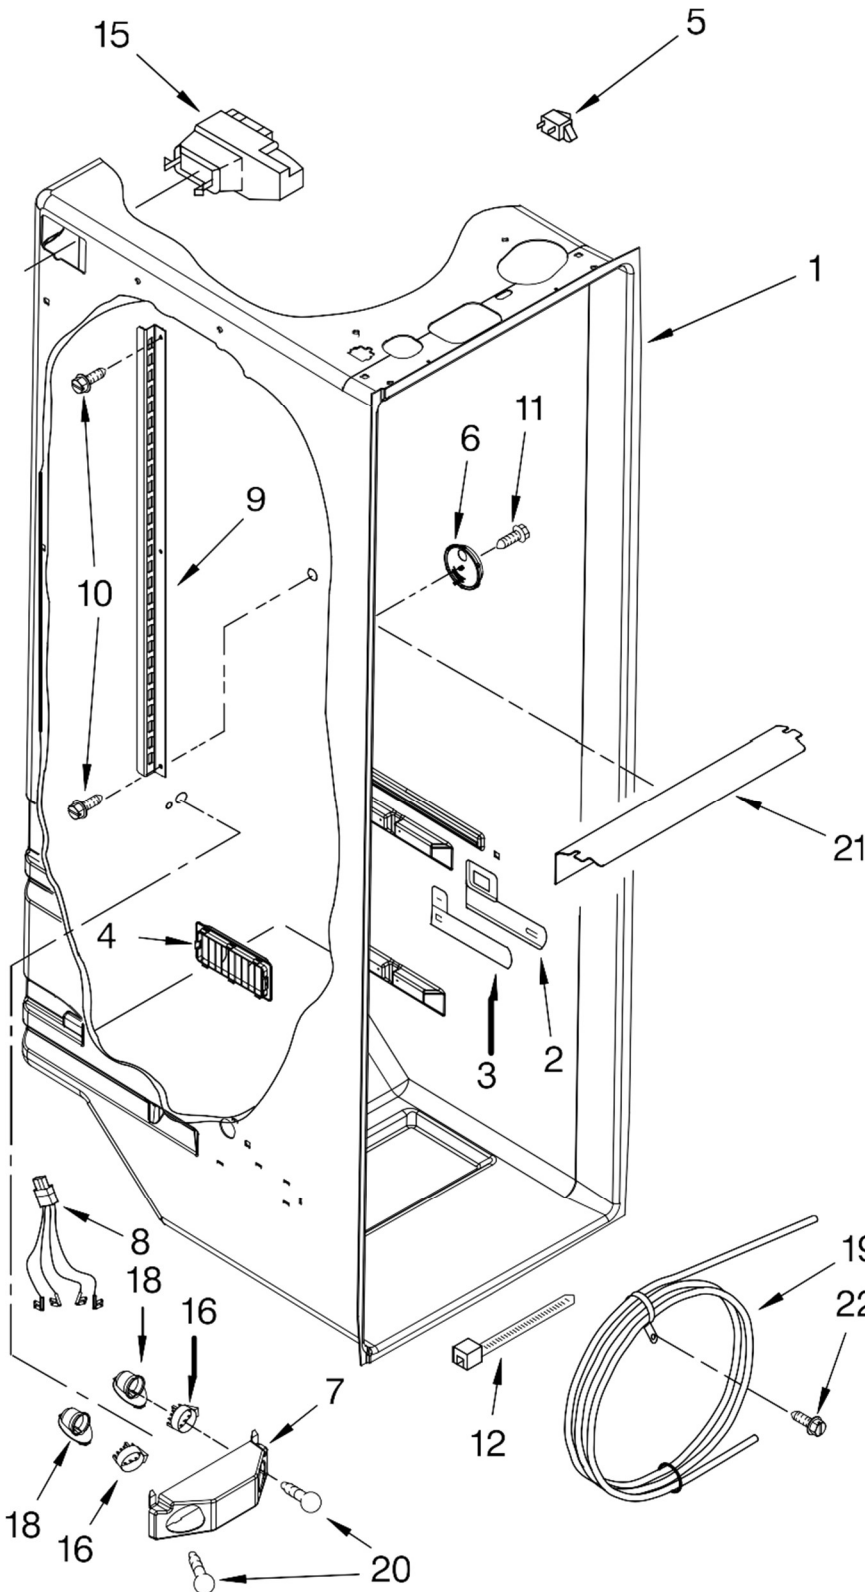

REFRIGERADOR 7GS2SHEXPL03

FOR ORDERING INFORMATION REFER TO PARTS PRICE LIST

REFRIGERADOR 7GS2SHEXPL03

Illus. No.	Part No.	DESCRIPTION
1		Literature Parts
	2261383	Use & Care Guide
	2255955	Service & Wiring Sheet
	2261377	Energy Guide
	2220407	Modular Ice maker Service Sheet
	2261037	Instruction Sheet, Door Removal
2	2254628	Front Roller (2)
3 W	10079910	Screw
4	2254625	Rear Roller (2)
5	489427	Screw
6	2155013	Clip, Grille
7	488500	Screw
8	2186443	Housing, Water Filter
9	2209697	Shim
10	2203770	Hinge Top, FC
11	2203771	Hinge Top, RC

Illus. No.	Part No.	DESCRIPTION
12	3400113	Screw
13		Hinge Cover, FC
	2203407W	White
	2203407B	Black
14	2304322	Hinge Bottom
15		Filler, Wrapper
	2304846	White
	2304848	Black
16		Grille
	2198467W	White
	2198467B	Black
17	489497	Screw
18	488687	Screw
19	2304888	Drain Fitting
20	2304937	Extension Tube
21	1108439	Clip, Drain Tube
22	2255519	Water Filter
23	2188737	Cover, Unit
24		Hinge Cover, RC
	2203408W	White
	2203408B	Black

Illus. No.	Part No.	DESCRIPTION
25	489348	Clamp, Service Cord
26	489084	Screw
27	2155311	Door Closer, Lower Cam (2)
28	489483	Screw
29	489500	Screw
30		Cap, Water Filter
	2186494W	White
	2186494B	Black
31		Cabinet (Not A Serviceable Part)
32	8281227	Screw
33	2186489	Block, Housing Support
36	2304708	Tube, Filter Outlet
37	2319867	Tube, Filter Inlet

REFRIGERADOR 7GS2SHEXPL03

Illus. No.	Part No.	DESCRIPTION
1		Liner (Not A Serviceable Part)
2	2194744	Escutcheon, Meat Pan Control
3	2182757	Slide Meat Pan Control
4	2257741	Louver
5	1118894	Switch, Rocker Arm
6	2261601	Door Control Asm
7	2256035	Bracket, Dual Crisper
8	2311637	Wire Harness, Dual Crisper
9	2206270	Shelf Ladder
10	489478	Screw
11	W10004810	Screw
12	2205813	Strap
15	2209753	Air Diffuser Assembly
16	2169193	Shroud, Light
18	2162085	Socket
19	2256126	Reservoir
20	2255743	Light Bulb
21	2209769	Light Lens
22	488280	Screw