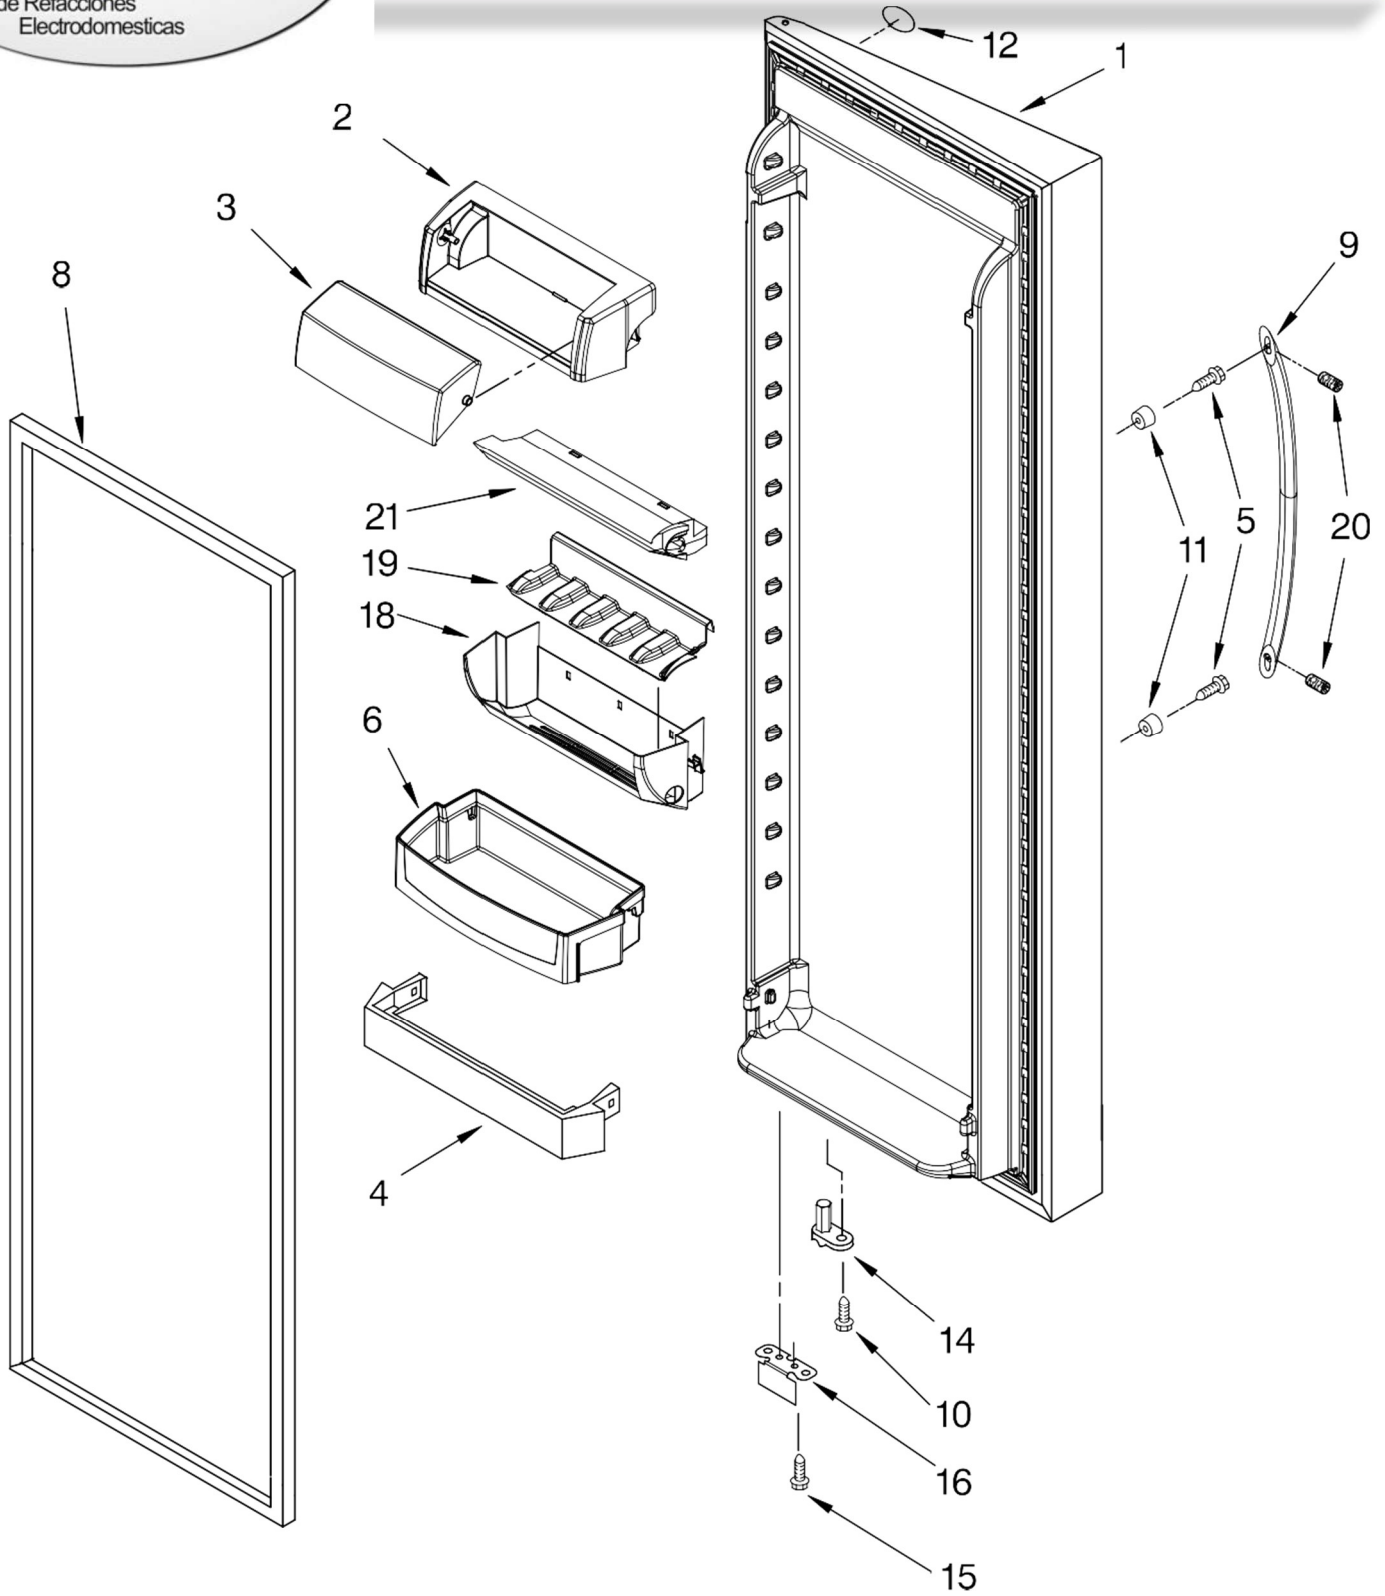

REFRIGERADOR 7GS2SHEXPL03

FOR ORDERING INFORMATION REFER TO PARTS PRICE LIST

Distribuidor Autorizado

SurteRápido.com

Venta de Refacciones
Electrodomesticas

REFRIGERADOR 7GS2SHEXPL03

Illus. No.	Part No.	DESCRIPTION
1		Refrigerator Door (Includes Item #8)
	2317488W	White
	2317488LB	Stainless-VCM
2	2255420	Door Compartment
3	2255421	Dairy Door
4	2156022	Trivet, Shelf
5	488208	Screw
6	2304952K	Door Bin (3)
8		Door Gasket, Magnetic
	2221300	Mist Beige
	2221311	Black
9		Handle
	2254603W	White
	2254604S	Stainless
10	3400012	Screw
11	2219698	Stud
12	2220214	Nameplate
14	2182178	Door Closer, Upper Cam
15	489420	Screw
16		Bracket, Door Stop
	2200082	Chrome
	2200082B	Black
18	2255422	Frame, Can Rack
19	2255423	Floor, Can Rack
20	8533918	Screw
21	2255424	Air Diffuser Asm

FOR ORDERING INFORMATION REFER TO PARTS PRICE LIST