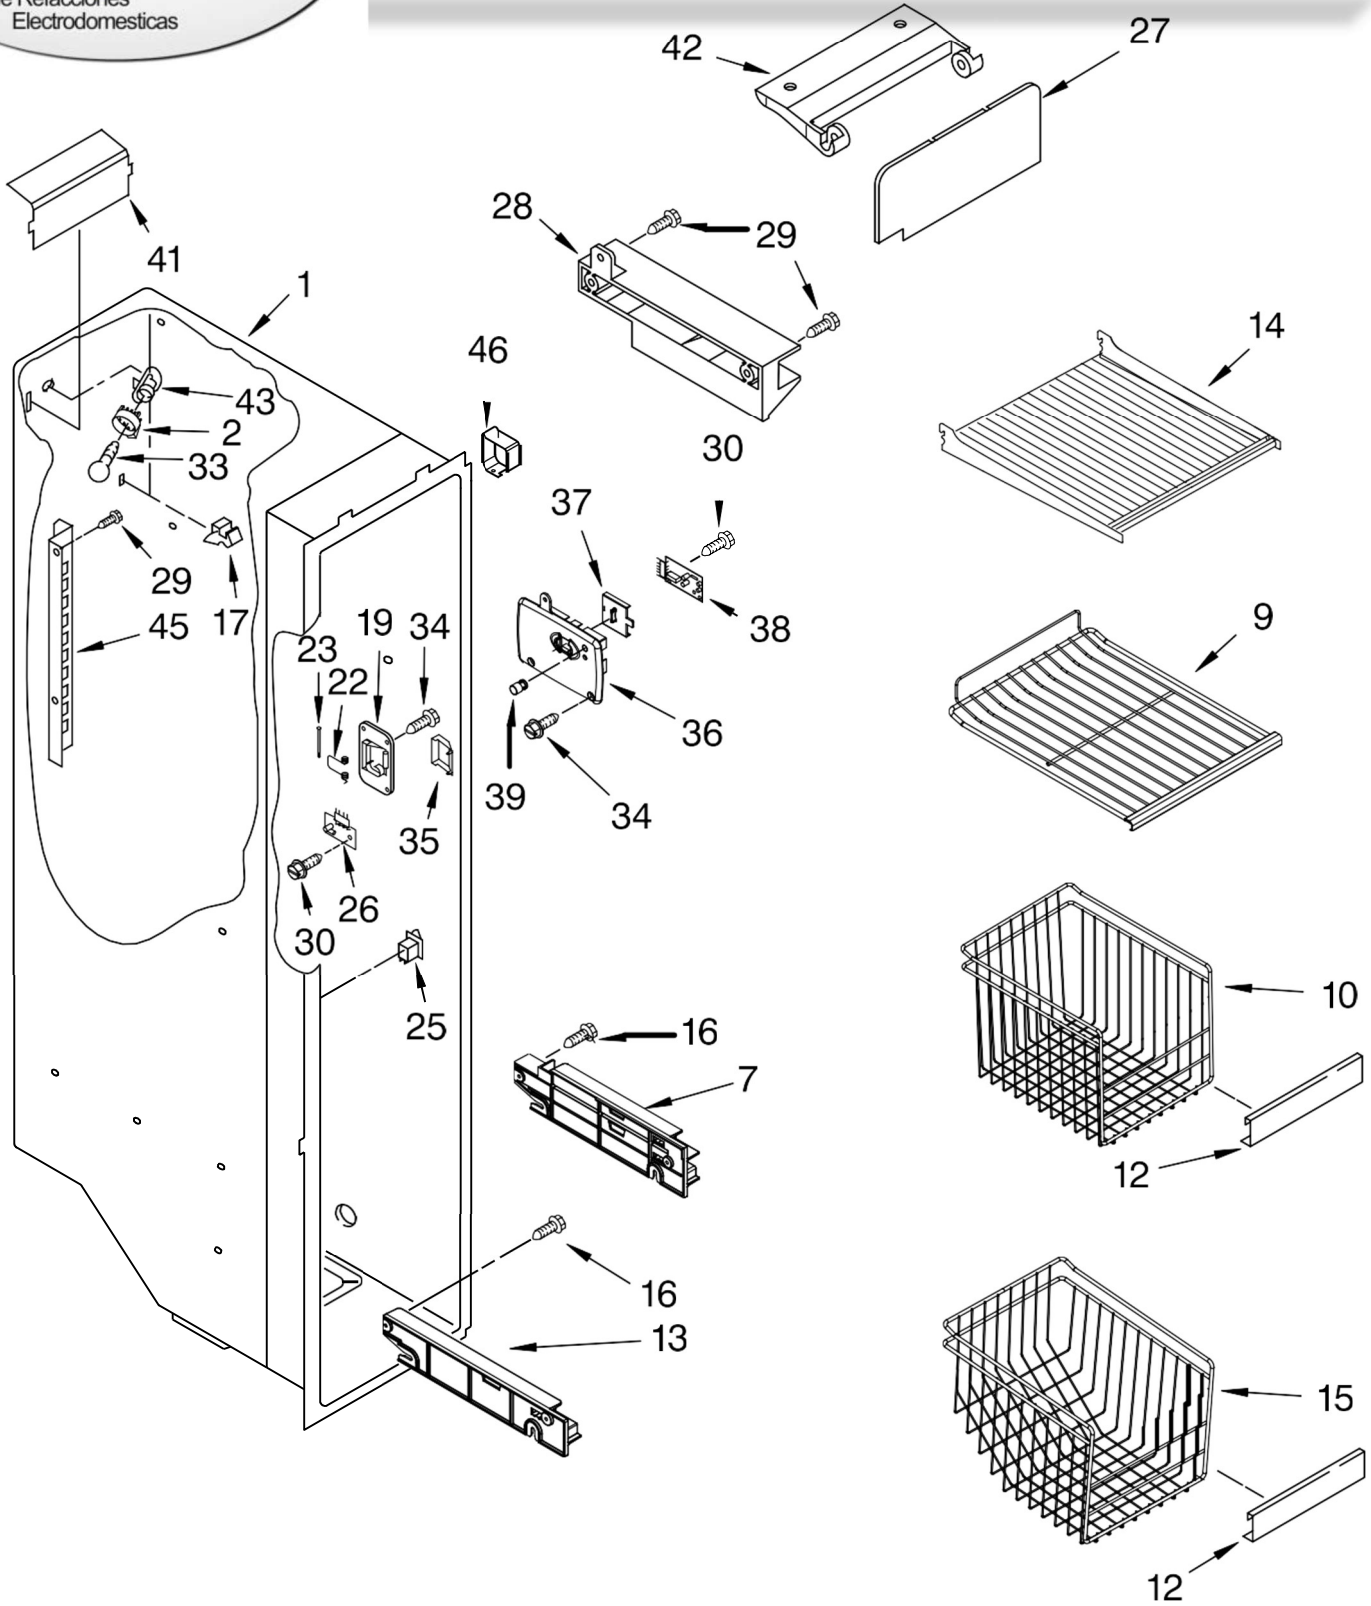

FOR ORDERING INFORMATION REFER TO PARTS PRICE LIST

REFRIGERADOR 7GS2SHEXPL03

Illus. No.	Part No.	DESCRIPTION
1	2223517	Frame Assembly
2	2223261	Snack Bin Asm
3	2223592	Cover, Crisper
4	2196485	Stud Assembly
5	2223591	Glass, Cover
6	2223714	Glass, Cover
7	3400894	Screw
8	2223242	Cover, Meat Pan
9	2223320	Slide, Pan
10	2223235	Crisper Pan Asm
11	2223308	Slide, Humidity Control
12	2223309	Knob, Humidity Control
14	2223243	Meat Pan Asm
18	2179350	Deflector
19	2223288	Shelf Pan Assembly
22	2255160	Shelf, Slide Out

FOR ORDERING INFORMATION REFER TO PARTS PRICE LIST

REFRIGERADOR 7GS2SHEXPL03

FOR ORDERING INFORMATION REFER TO PARTS PRICE LIST

REFRIGERADOR 7GS2SHEXPL03

Illus. No.	Part No.	DESCRIPTION
1		Liner (Not A Seviceable Part)
2	2167012	Shroud, Light
7		Track, Basket-Dual
	2301291	Right
	2301292	Left
9	2211743K	Shelf, Slide Out
10	2301192	Basket, Tall
12	2195904K	Basket Front
13		Shelf Track
	2301289	Right Side
	2301290	Left Side
14	2212343K	Shelf
15	2301193	Basket, Slope
16	W10004810	Screw
17	842534	Clip, Air Duct
19	2198587	Cover, Emitter
22	2198635	Spring
23	2198634	Pin
25	1115373	Switch, Rocker Arm
26	2220398	P.C. Board Emitter
27	2255589	Cover, Ice Maker
28	2212321	Slide, Ice Maker
29	489478	Screw
30	489214	Screw
33	2255743	Light Bulb
34	8281185	Screw
35	2198633	Flipper
36	2255558	Cover, Receiver
37	2255562	Slide, Ice Maker Shut Off
38	2255114	P.C. Board, Receiver
39	2198643	Lens
41	2212376	Light Lens
42	2198641	Bracket, Ice Maker Cover
43	2155597	Socket, Light
45		Ladder
	2320027	Left Side
	2320028	Right Side
46	2219878	Shield, Wiring