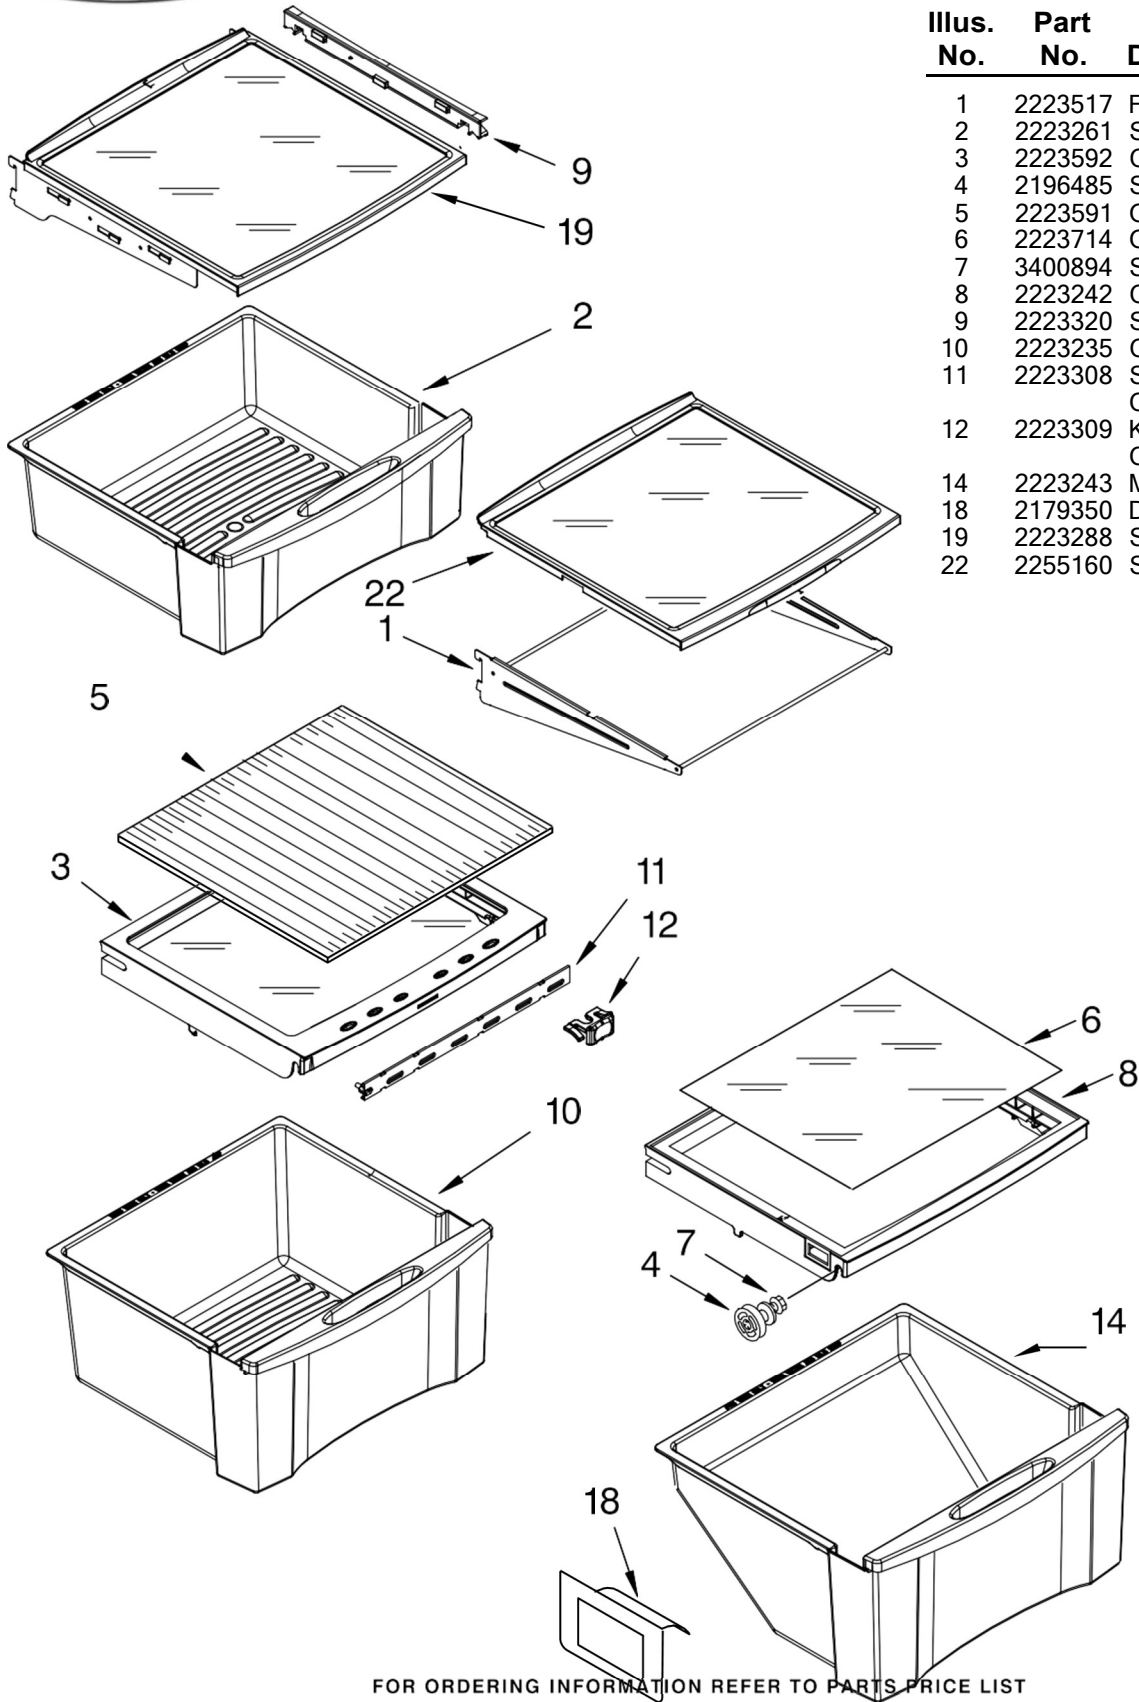

Illus. No.	Part No.	DESCRIPTION
12	3400113	Screw
13		Hinge Cover, FC
	2203407W	White
	2203407B	Black
14	2304322	Hinge Bottom
15		Filler, Wrapper
	2304846	White
	2304848	Black
16		Grille
	2198467W	White
	2198467B	Black
17	489497	Screw
18	488687	Screw
19	2304888	Drain Fitting
20	2304937	Extension Tube
21	1108439	Clip, Drain Tube
22	2255519	Water Filter
23	2188737	Cover, Unit
24		Hinge Cover, RC
	2203408W	White
	2203408B	Black

Illus. No.	Part No.	DESCRIPTION
25	489348	Clamp, Service Cord
26	489084	Screw
27	2155311	Door Closer, Lower Cam (2)
28	489483	Screw
29	489500	Screw
30		Cap, Water Filter
	2186494W	White
	2186494B	Black
31		Cabinet (Not A Serviceable Part)
32	8281227	Screw
33	2186489	Block, Housing Support
36	2304708	Tube, Filter Outlet
37	2319867	Tube, Filter Inlet

REFRIGERADOR 7GS2SHEXPL03

Illus. No.	Part No.	DESCRIPTION
1		Liner (Not A Serviceable Part)
2	2194744	Escutcheon, Meat Pan Control
3	2182757	Slide Meat Pan Control
4	2257741	Louver
5	1118894	Switch, Rocker Arm
6	2261601	Door Control Asm
7	2256035	Bracket, Dual Crisper
8	2311637	Wire Harness, Dual Crisper
9	2206270	Shelf Ladder
10	489478	Screw
11	W10004810	Screw
12	2205813	Strap
15	2209753	Air Diffuser Assembly
16	2169193	Shroud, Light
18	2162085	Socket
19	2256126	Reservoir
20	2255743	Light Bulb
21	2209769	Light Lens
22	488280	Screw

FOR ORDERING INFORMATION REFER TO PARTS PRICE LIST

REFRIGERADOR 7GS2SHEXPL03

Illus. No.	Part No.	DESCRIPTION
1	2223517	Frame Assembly
2	2223261	Snack Bin Asm
3	2223592	Cover, Crisper
4	2196485	Stud Assembly
5	2223591	Glass, Cover
6	2223714	Glass, Cover
7	3400894	Screw
8	2223242	Cover, Meat Pan
9	2223320	Slide, Pan
10	2223235	Crisper Pan Asm
11	2223308	Slide, Humidity Control
12	2223309	Knob, Humidity Control
14	2223243	Meat Pan Asm
18	2179350	Deflector
19	2223288	Shelf Pan Assembly
22	2255160	Shelf, Slide Out