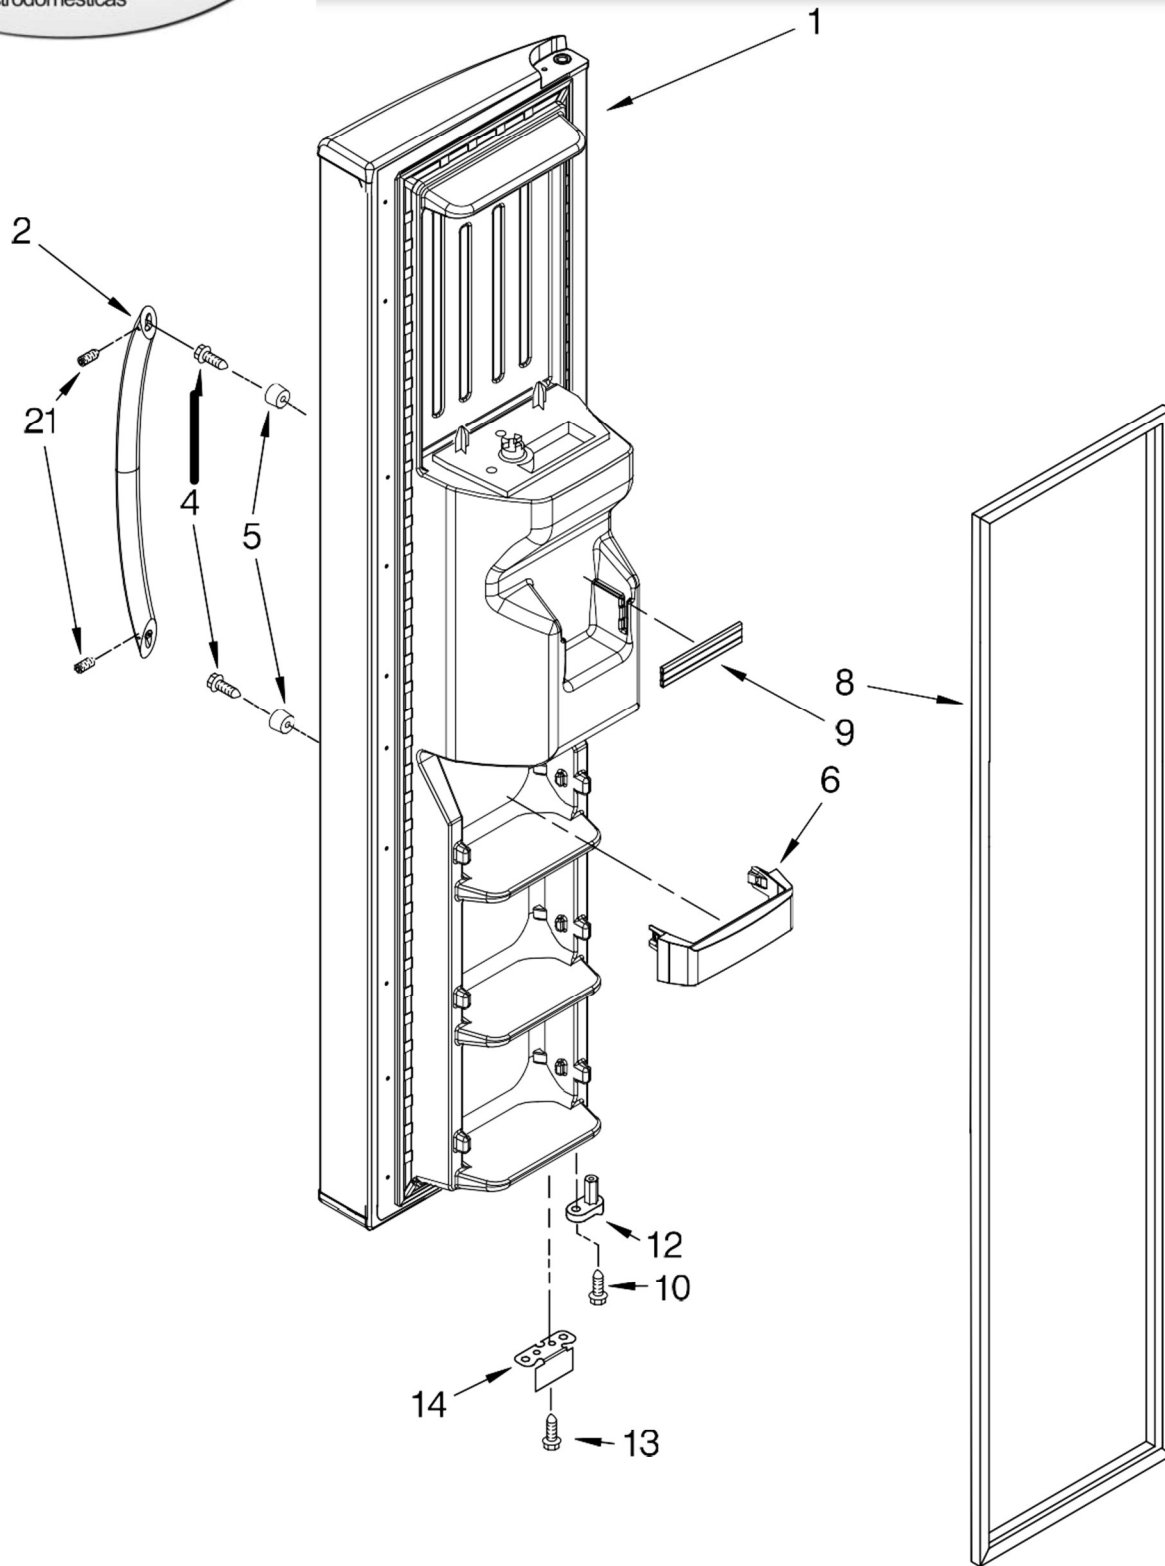

Distribuidor Autorizado

SurteRápido.com

Venta de Refacciones
Electrodomesticas

REFRIGERADOR 7GS2SHEXPL03

Illus. No.	Part No.	DESCRIPTION
1		Refrigerator Door (Includes Item #8)
	2317488W	White
	2317488LB	Stainless-VCM
2	2255420	Door Compartment
3	2255421	Dairy Door
4	2156022	Trivet, Shelf
5	488208	Screw
6	2304952K	Door Bin (3)
8		Door Gasket, Magnetic
	2221300	Mist Beige
	2221311	Black
9		Handle
	2254603W	White
	2254604S	Stainless
10	3400012	Screw
11	2219698	Stud
12	2220214	Nameplate
14	2182178	Door Closer, Upper Cam
15	489420	Screw
16		Bracket, Door Stop
	2200082	Chrome
	2200082B	Black
18	2255422	Frame, Can Rack
19	2255423	Floor, Can Rack
20	8533918	Screw
21	2255424	Air Diffuser Asm

FOR ORDERING INFORMATION REFER TO PARTS PRICE LIST

REFRIGERADOR 7GS2SHEXPL03