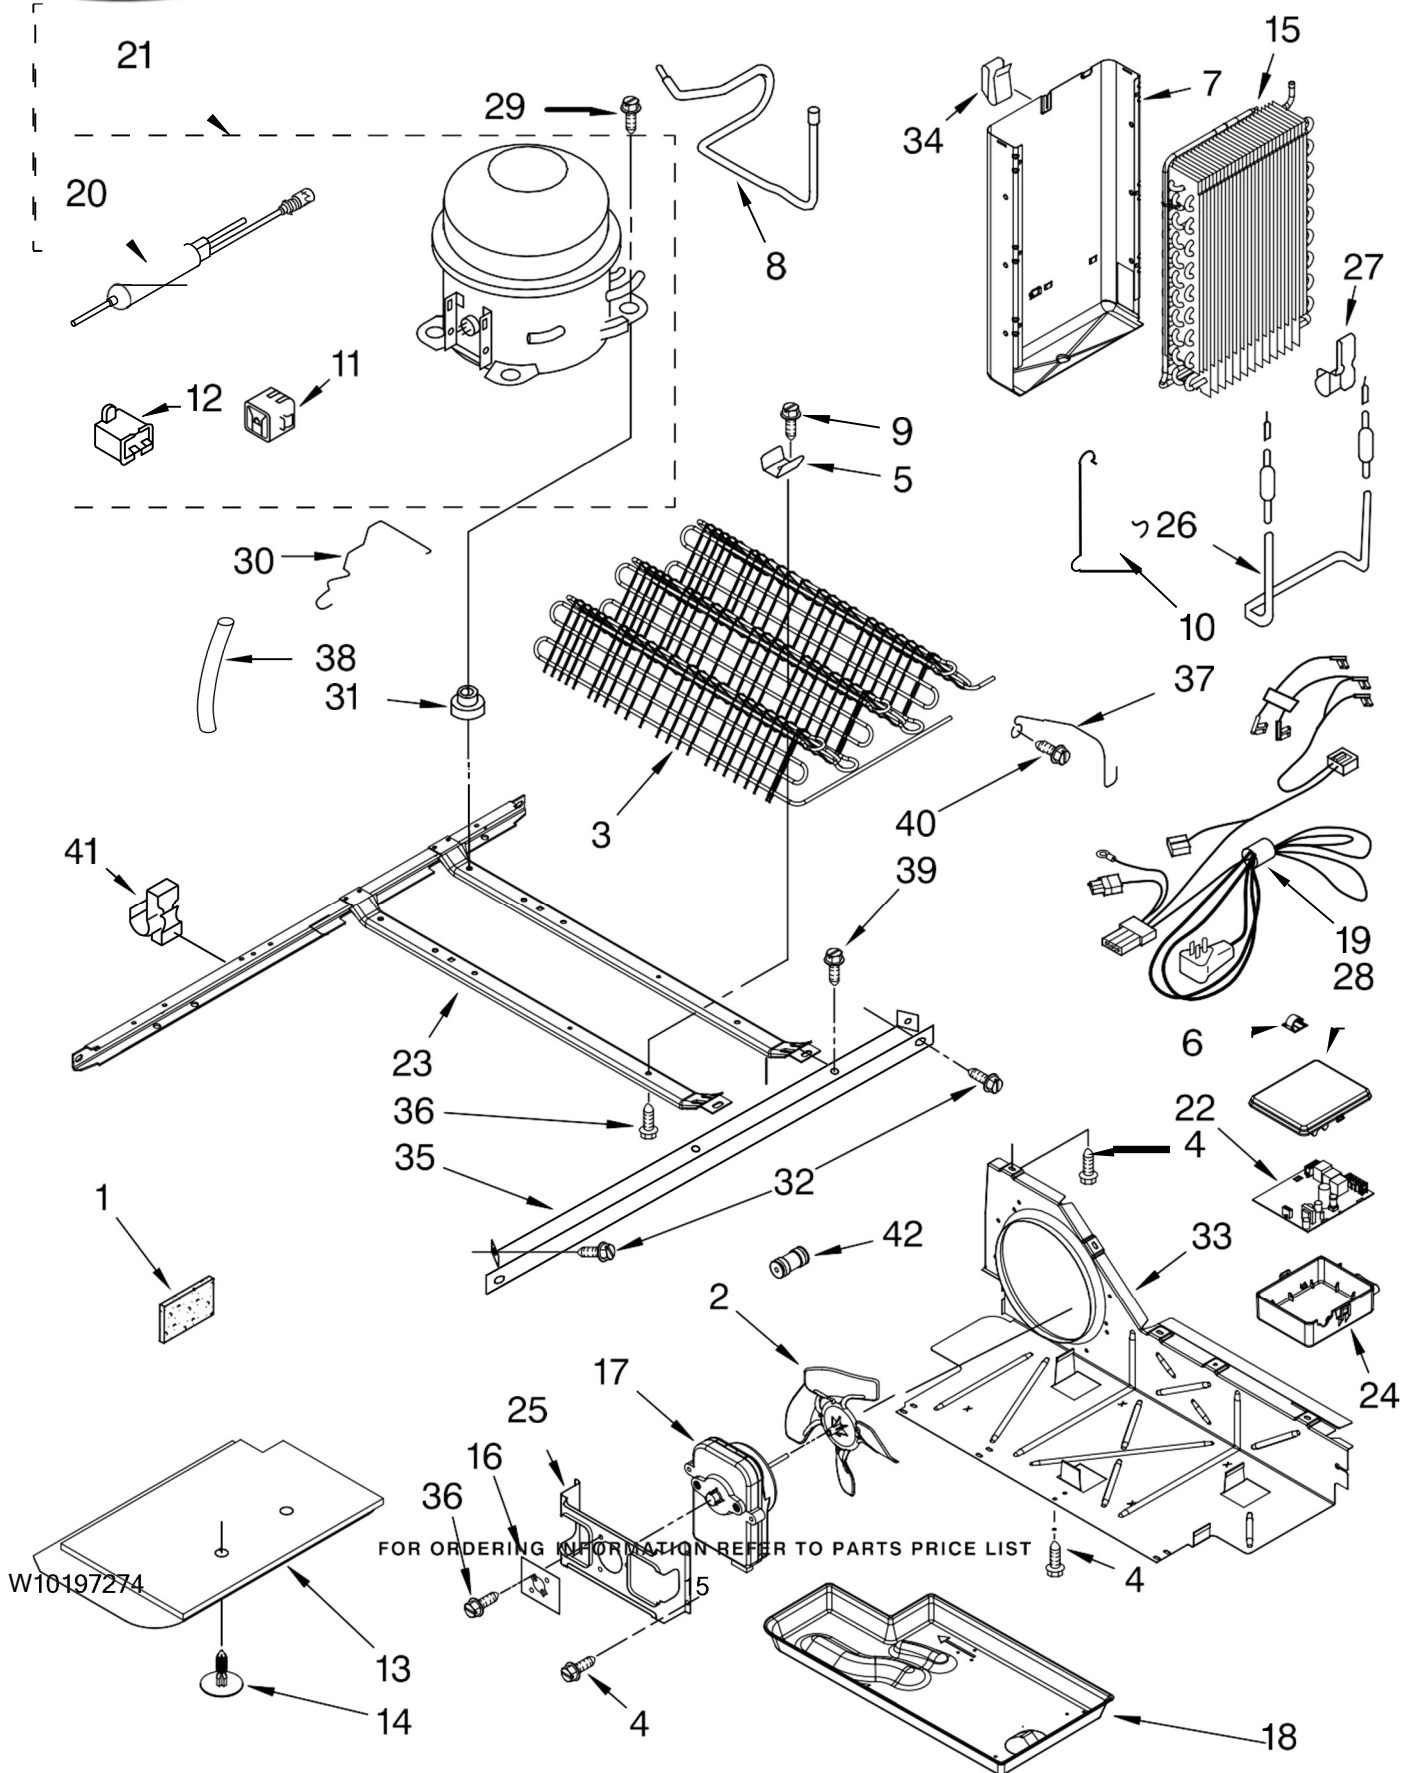

REFRIGERADOR 7GS2SHEXPL04

REFRIGERADOR 7GS2SHEXPL04

Illus. No.	Part No.	DESCRIPTION	Illus. No.	Part No.	DESCRIPTION	Illus. No.	Part No.	DESCRIPTION
1	2169104	Insulation, Sound	21	W10139462	Compressor (Includes Items 11, 12, 20, & 31)	Following Parts Not Illustrated and Optional Parts Not Included		
2	2225834	Fan, Blade	22	2304095	Electronic Control			
3	W10121484	Condenser Assembly	23	2304903	Frame, Unit Mounting			
4	489464	Screw	24	2255623	Control Box			
5	2216914	Clip, Condenser	25	2181929	Bracket, Fan Moto			
6	1115374	Clip, Wiring	26	2323197	Heater, Defrost			
7	2217195	Heat Shield And Drain Pan	27	2304287	Clip			
8	2205764	Tube Suction	28	W10133000	Cover			
9	8281232	Screw	29	489373	Screw			
10	2161324	Clip, Defrost Heater	30	2223314	Clip, Retaining			
11	2304884	Start-Device, Combination (Start Relay and Overload)	31	1100826	Grommet (4) Production			
12		Capacitor	32	4387558	Service			
	2169373	Production	33	489340	Screw			
	2264017	Service	34	2196202	Air Baffle			
13	2304898	Unit Cover, Bottom	35	2155547	Clip, Heat			
14	489396	Clip	36	2149718	Unit Mounting Rail			
15	2188822	Evaporator	37	8281160	Screw			
16	2216997	Bracket, Insert	38	2186496	Guard, Fan			
17	2188729	Motor, Fan	39	2161302	Sleeve			
18	1105523	Tray, Evaporator	40	489427	Screw			
19	2187740	Harness, Unit	41	489478	Screw			
20		Drier	42	W10169512	Clip, Wire & Tube			
	W10177049	Production		2320322	Connector, Water Tube			
	2317845	Service						
						REFRIGERANT CHARGE		
						5.0 oz. (R-134)