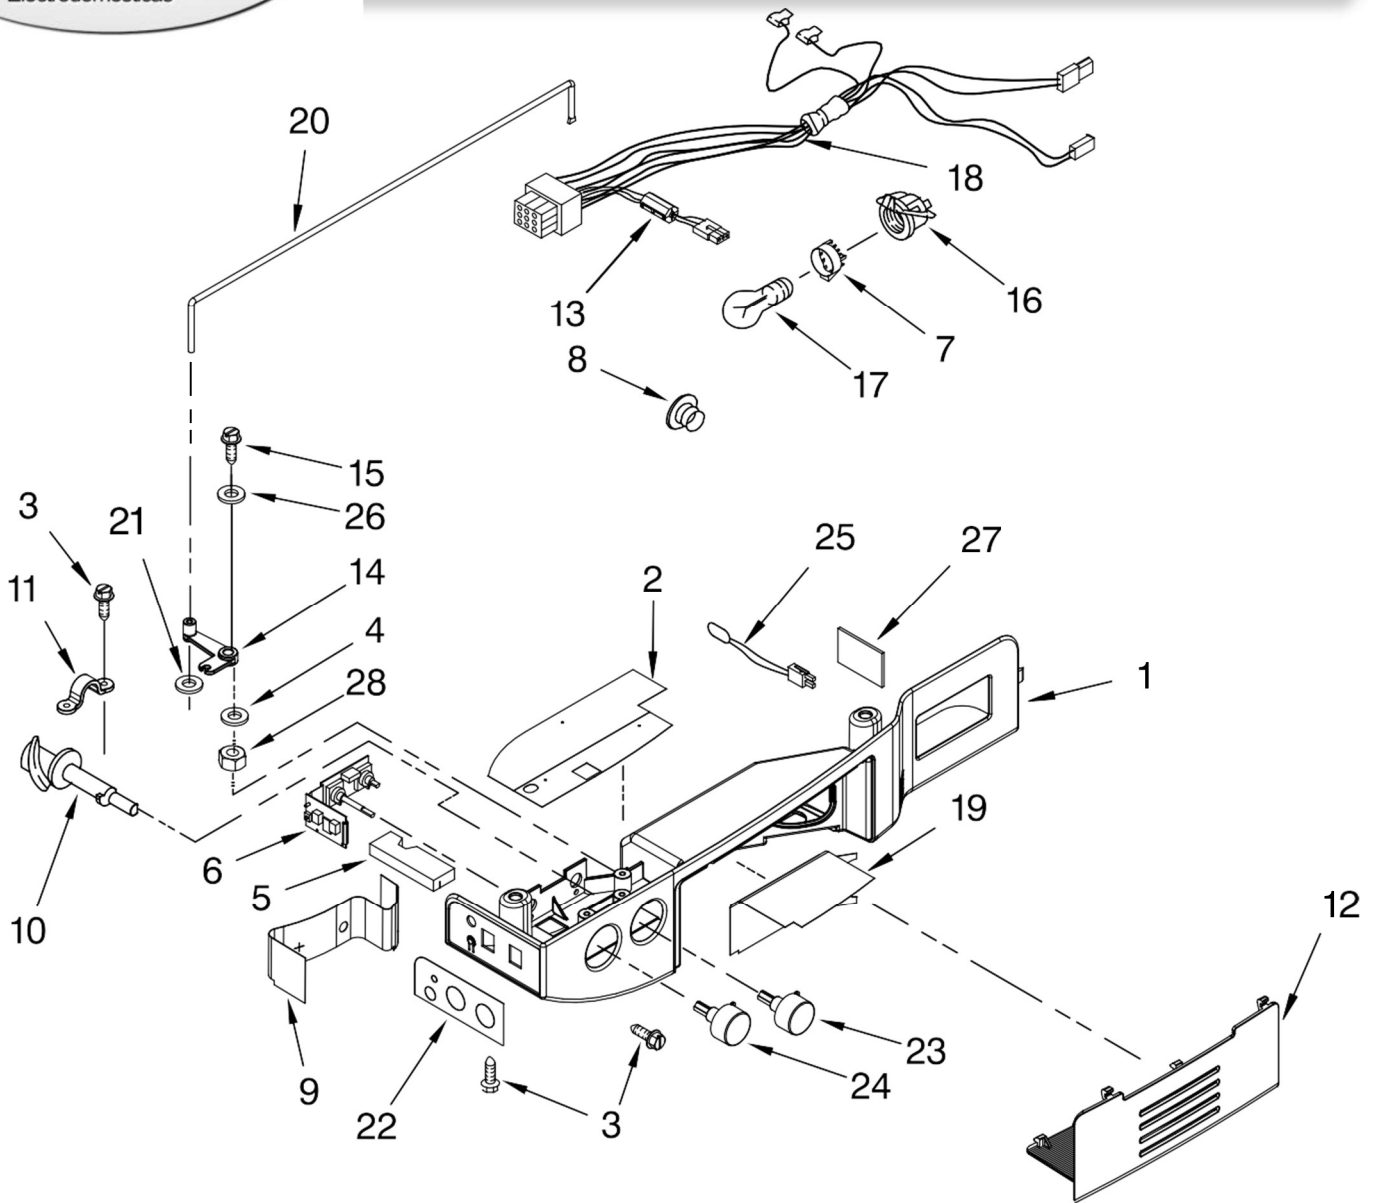

REFRIGERADOR 7GS2SHEXPL04

FOR ORDERING INFORMATION REFER TO PARTS PRICE LIST

REFRIGERADOR 7GS2SHEXPL04

Illus. No.	Part No.	DESCRIPTION
1	489084	Screw
2	W10140630	Fitting, Water Tube
3	628379	Clip, Fuse
4	489478	Screw
5	2188709	Filter Valve
6	2208136	Clamp, Tube
7	2174358	Cover
8	488649	Screw
9	W10122550	Mold & Heater Assembly (Also Order 542638 Silicone Grease)
10	2304969	Cup-Water Fill
11	626753	Ejector
12	2212318	Ice Striper
13	2194712	Support
14	2315522	Retainer, Thermostat
15	627985	Thermostat (Also Order 542369 Cement Alumilastic)
16	8533917	Screw
17	489276	Screw
18	2187484	Harness, Wiring
19	W10131253	Bracket, Icemaker Mounting
20	8201515	Module Assembly (Includes Items 21 & 22)
21		Motor (Not Serviceable, Order #20)
22	489136	Screw
100	W10122503	Icemaker Assembly

REFRIGERADOR 7GS2SHEXPL04

Illus. No.	Part No.	DESCRIPTION	Illus. No.	Part No.	DESCRIPTION	Illus. No.	Part No.	DESCRIPTION
1	2255222	Control Box	12	2255225	Light Lens	20	2255228	Connecting Rod
2	2261773	Shield	13	2308165	Ferrite Bead	21	489285	Fastener, Push-On
3	3196537	Screw (4)	14	2255227	Pivot Arm	22	2255611	Escutcheon, Control Box
4	3400972	Washer	15	627068	Screw	23	2255232	Knob, RC
5	2188928	Foam, Shield	16	2162085	Light Socket	24	2255992	Knob, FC
6	2304103	Electronic Control	17	2255743	Light Bulb	25	2188819	Thermistor
7	2169193	Shroud, Light	18	2187965	Control Box Harness	26	489203	Spring Washer
8	940014	Hole Plug	19	2255666	Shield, Heat	27	2261265	Air Seal, Thermistor
9	2305538	Shield, Electrical				28	3400971	Nut, Hex
10	2255226	Cam Assembly						
11	2255413	Bearing Body						