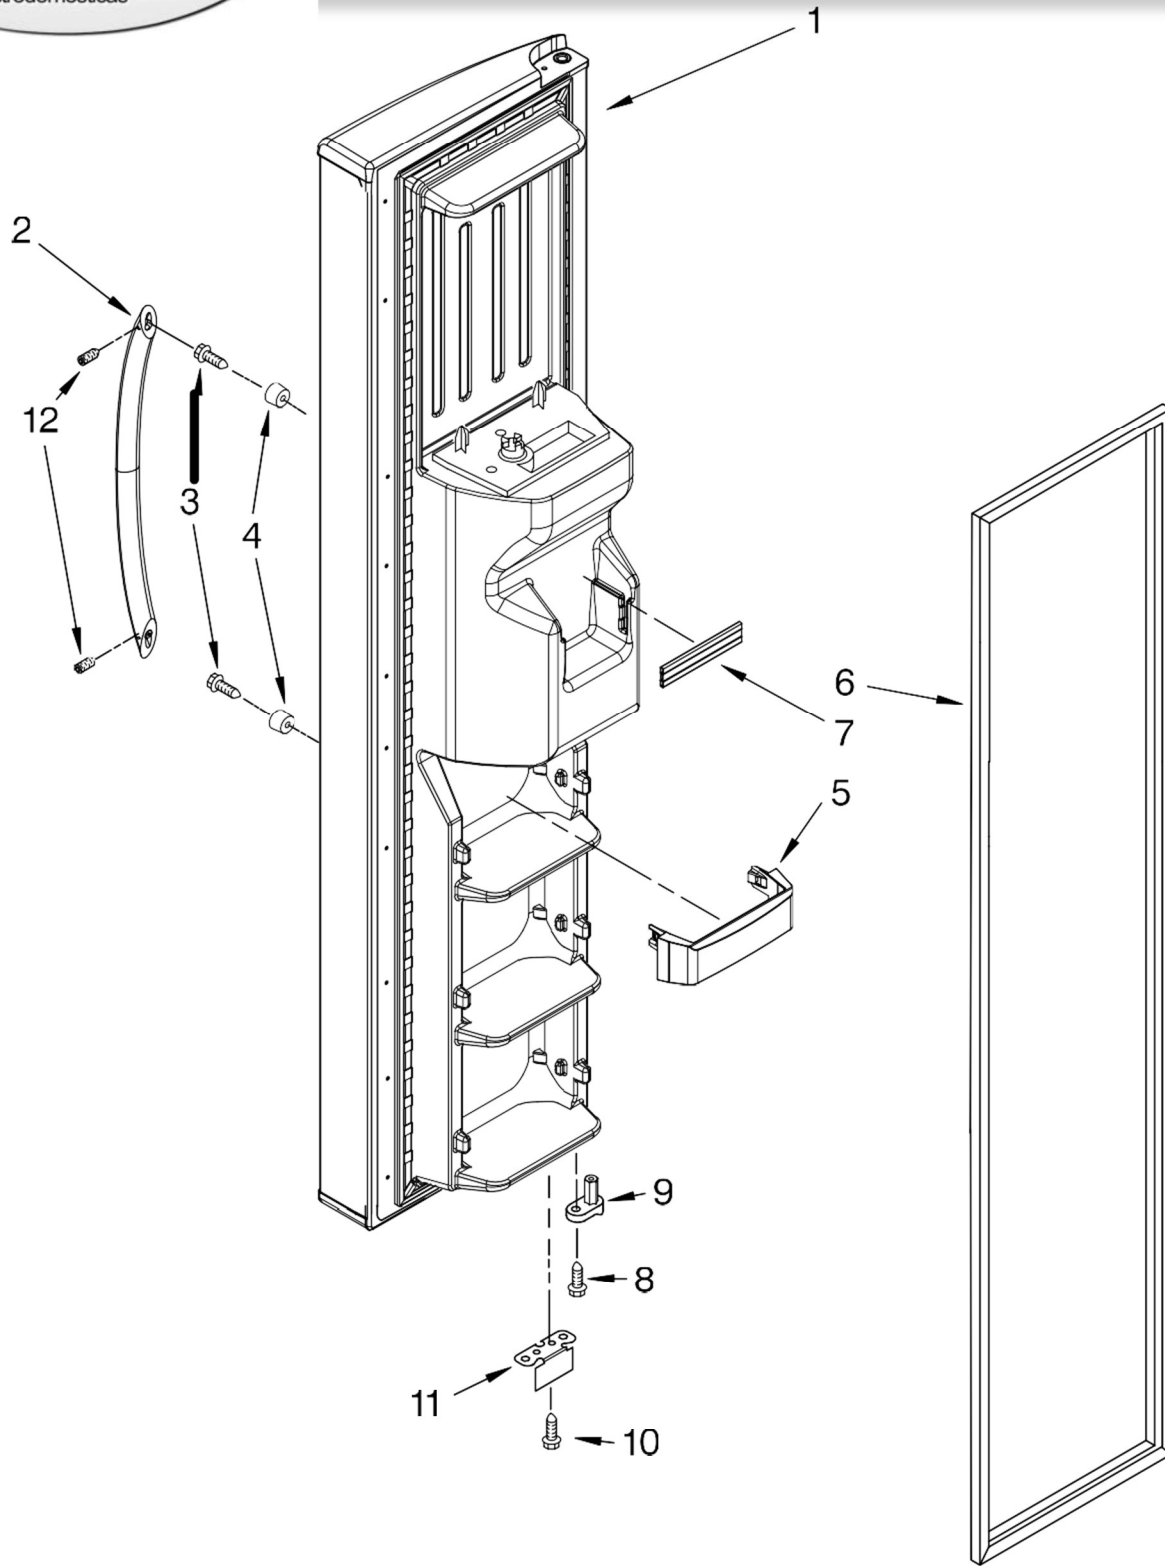

REFRIGERADOR 7GS2SHEXPL04

FOR ORDERING INFORMATION REFER TO PARTS PRICE LIST

Distribuidor Autorizado

SurteRápido.com

Venta de Refacciones
Electrodomesticas

REFRIGERADOR 7GS2SHEXPL04

Illus. No.	Part No.	DESCRIPTION
1		Freezer Door (Includes Item #6 And Dispenser Front Parts)
	2327709W	White
	2327709LB	Stainless-VCM
2		Handle
	2254603W	White
	2254604S	Stainless
3	488208	Screw
4	2219698	Stud
5	2156021K	Trivet, Shelf (3)
6		Door Gasket, Magnetic
	2221301	Mist Beige
	2221312	Black
7	2212375	Trim, Door Shelf
8	3400012	Screw
9	2182179	Door Closer, Upper Cam
10	489420	Screw
11		Bracket, Door Stop
	2200082	Chrome
	2200082B	Black
12	8533918	Screw

FOR ORDERING INFORMATION REFER TO PARTS PRICE LIST