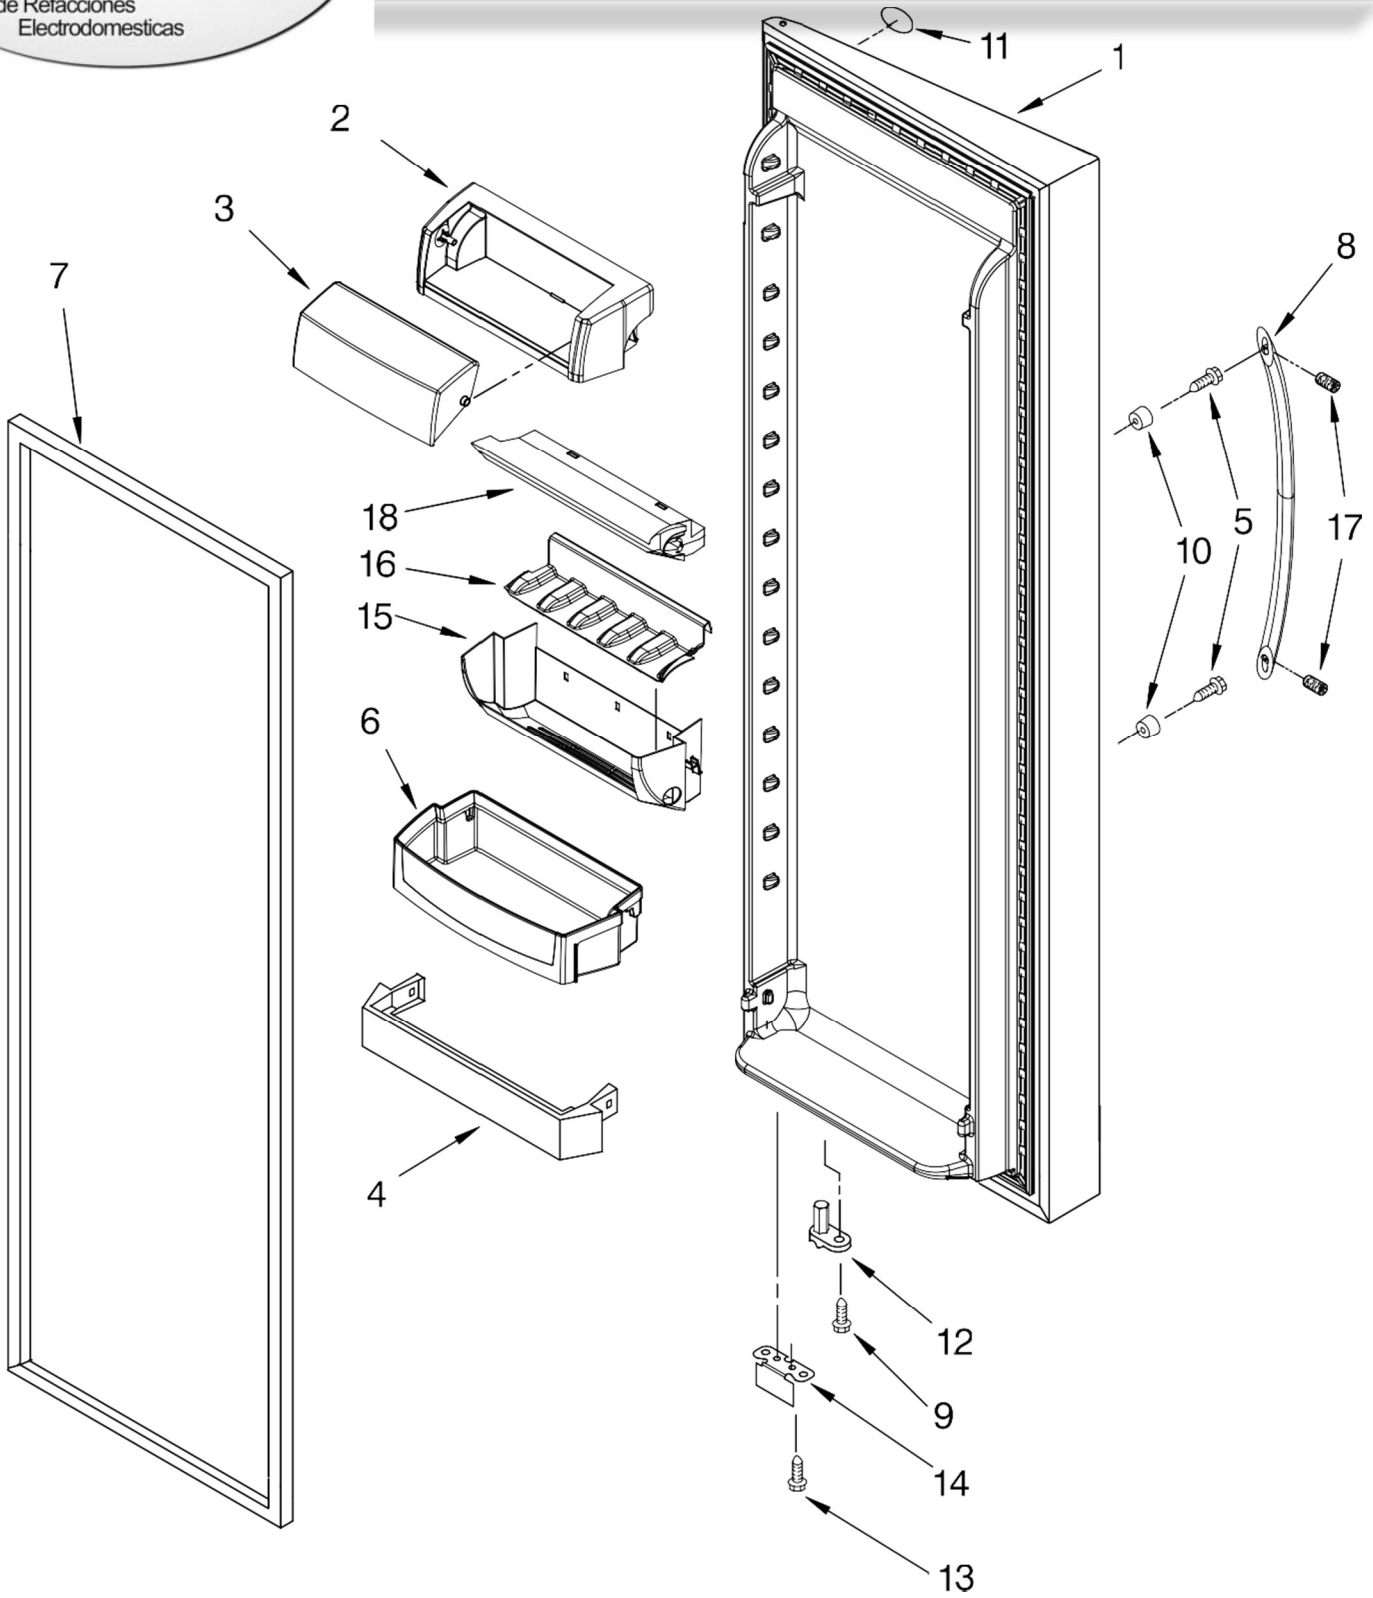

REFRIGERADOR 7GS2SHEXPL04

FOR ORDERING INFORMATION REFER TO PARTS PRICE LIST