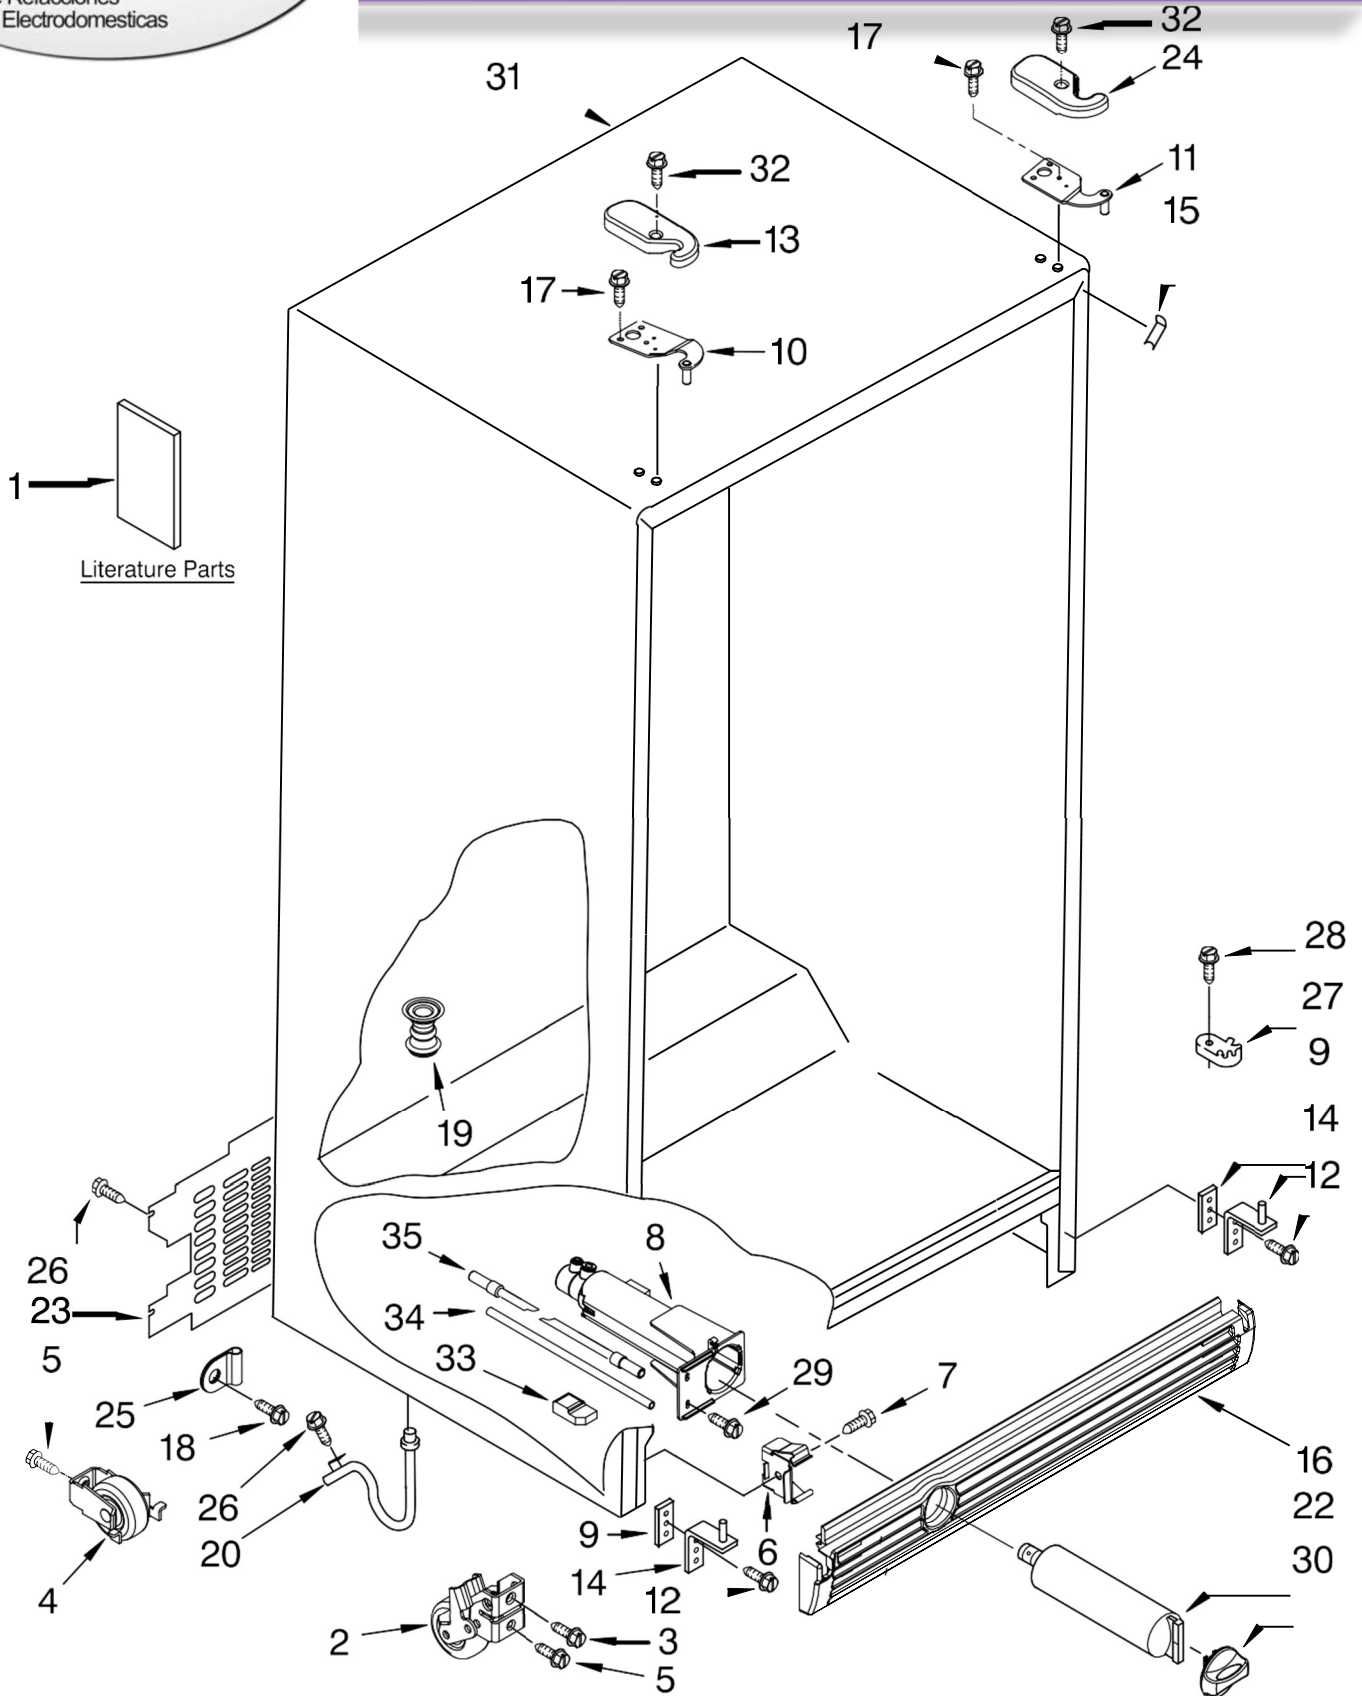

REFRIGERADOR 7GS2SHEXPL04

Literature Parts

FOR ORDERING INFORMATION REFER TO PARTS PRICE LIST

REFRIGERADOR 7GS2SHEXPL04

Illus. No.	Part No.	DESCRIPTION
1		Literature Parts
	2261383	Use & Care Guide
	W10142173	Service & Wiring Sheet
	2261377	Energy Guide
	2220407	Modular Ice maker Service Sheet
	2261037	Instruction Sheet, Door Removal
2	4386774	Front Roller (2)
3	3400517	Screw
4	2196236	Rear Roller (2)
5	489427	Screw
6	2155013	Clip, Grille
7	488500	Screw
8	2186443	Housing, Water Filter
9	2209697	Shim
10	2203770	Hinge Top, FC

Illus. No.	Part No.	DESCRIPTION
11	2203771	Hinge Top, RC
12	3400113	Screw
13		Hinge Cover, FC
	2203407W	White
	2203407B	Black
14	2304322	Hinge Bottom
15		Filler, Wrapper
	2304846	White
	2304848	Black
16		Grille
	2198467W	White
	2198467B	Black
17	489497	Screw
18	488687	Screw
19	2304888	Drain Fitting
20	2304937	Extension Tube
22	2255519	Water Filter
23	2188737	Cover, Unit
24		Hinge Cover, RC
	2203408W	White
	2203408B	Black

Illus. No.	Part No.	DESCRIPTION
25	489348	Clamp, Service Cord
26	489084	Screw
27	2155311	Door Closer, Lower Cam (2)
28	489483	Screw
29	489500	Screw
30		Cap, Water Filter
	2186494W	White
	2186494B	Black
31		Cabinet (Not A Serviceable Part)
32	8281227	Screw
33	2186489	Block, Housing Support
34	2255153	Tube, Filter Outlet
35	2319867	Tube, Filter Inlet

REFRIGERADOR 7GS2SHEXPL04

Illus. No.	Part No.	DESCRIPTION
1		Liner (Not A Serviceable Part)
2	W10175967	Escutcheon, Meat Pan Control
3	2182757	Slide Meat Pan Control
4	2257741	Louver
5	1118894	Switch, Rocker Arm
6	2261601	Door Control Asm
7	2256035	Bracket, Dual Crisper
8	2311637	Wire Harness, Dual Crisper
9	2206270	Shelf Ladder
10	489478	Screw
11	W10004810	Screw
12	2205813	Strap
13	W10151374	Air Diffuser Assembly
14	2169193	Shroud, Light
15	2162085	Socket
16	2307107	Reservoir
17	2255743	Light Bulb
18	2209769	Light Lens
19	488280	Screw