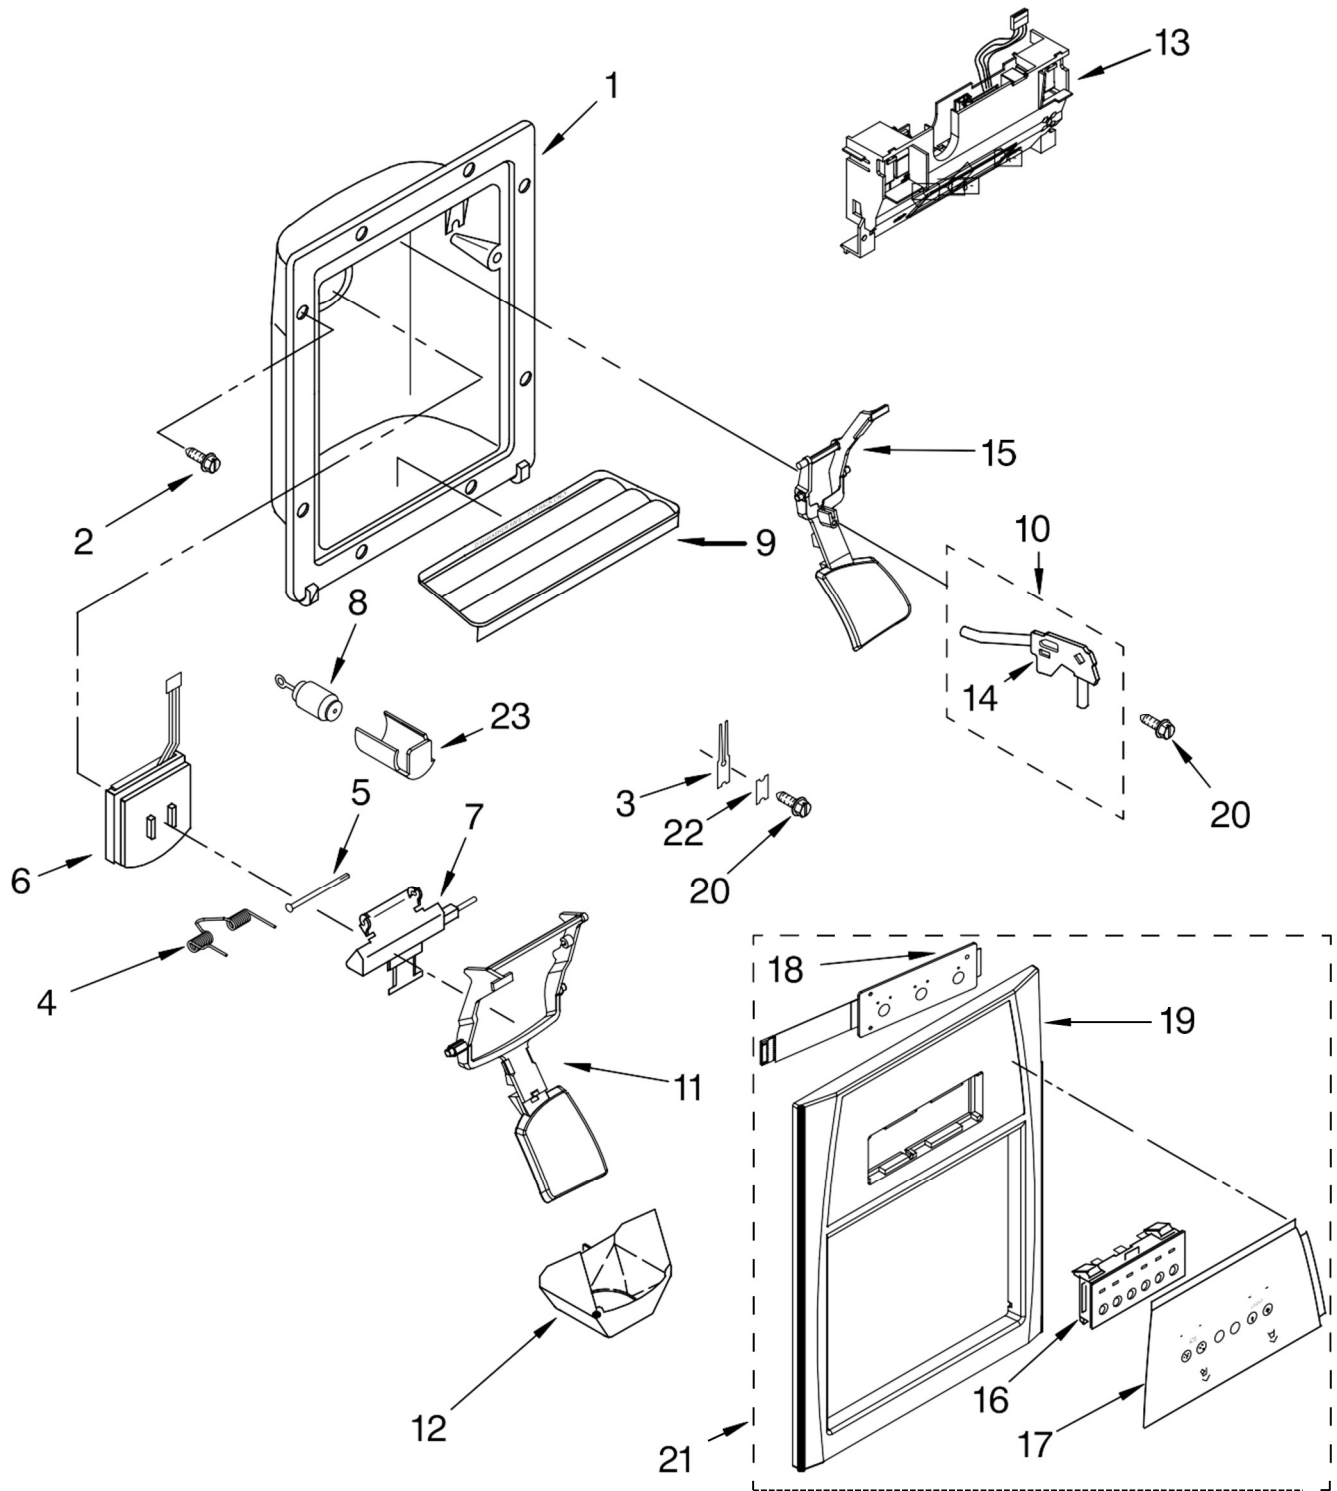

REFRIGERADOR 7GS2SHEXPL04

FOR ORDERING INFORMATION REFER TO PARTS PRICE LIST

REFRIGERADOR 7GS2SHEXPL04

Illus. No.	Part No.	DESCRIPTION
1		Housing, Dispenser (Not Serviced)
2	3196537	Screw
3	2194719	Retainer, Levers
4	2304772	Spring, Torsion
5	2196195	Pin
6	2180353	Door, Ice
7	2304355	Door Mechanism Assembly
8	2205686	Mechanism Delay
9		Grille, Overflow
	2207048W	White
	2207048B	Black
10	2304317	Water Fitting Assembly (Includes Water Tube)
11		Lever, Ice Dispenser
	2255431W	White
	2255431B	Black
12	2180224	Guide, Ice
13	W10133701	Bracket, Control
14	2304673	Bracket, Dispenser
15		Lever, Water Dispenser
	2255432W	White
	2255432B	Black
16		Switch Assembly (Not Available Order #21)
17		Overlay, Front Cover (Not Available Order #21)
18		LED Display with Auto Night Light (Not Available Order #21)
19		Front Cover, Housing (Not Available, Order #21)
20	489000	Screw
21		Front Cover Assembly (Includes Items 16, 17, 18 & 19)
	2252079W	White
	2252079B	Black
22	2195051	Strain Relief
23	2252127	Sleeve, Mechanism Display