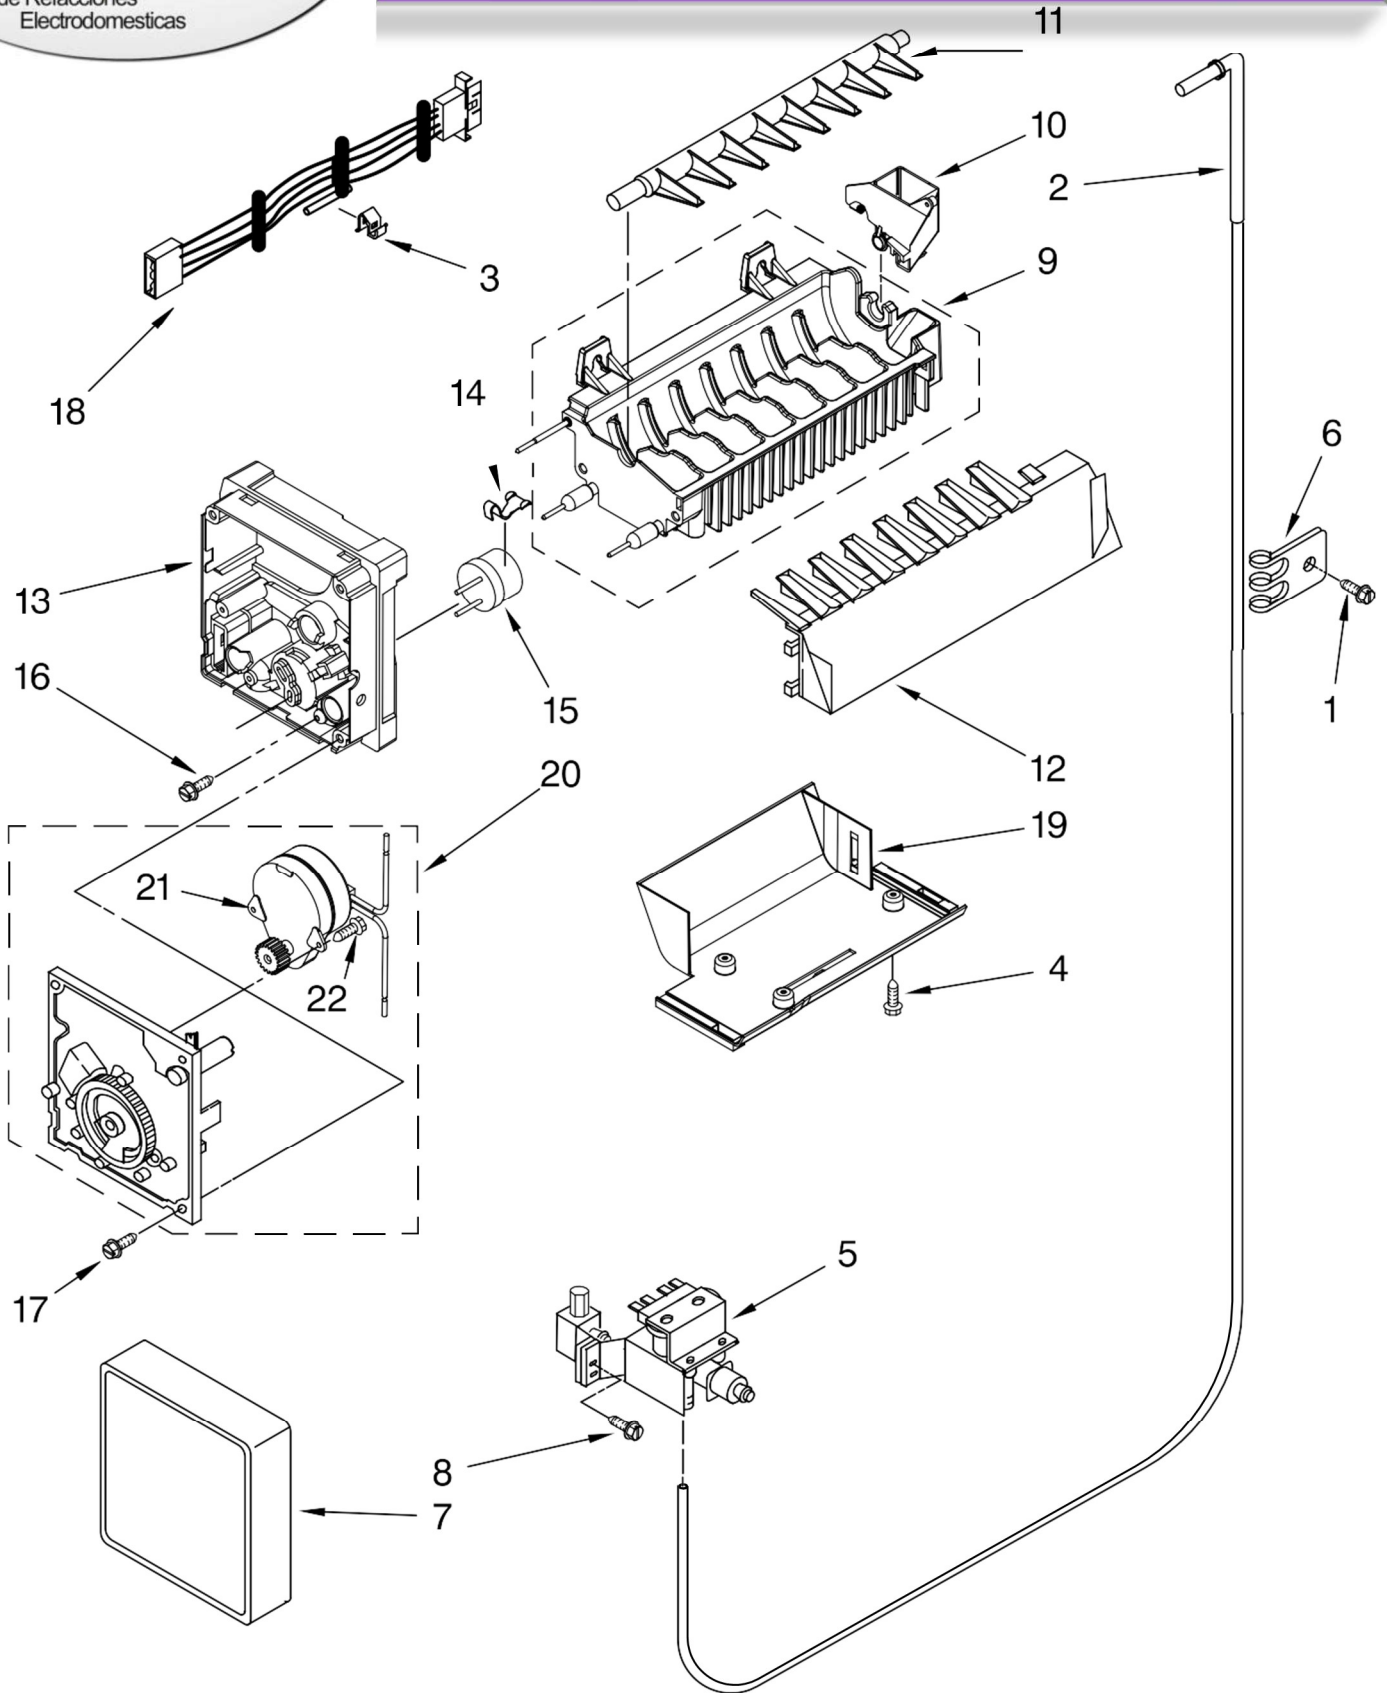

REFRIGERADOR 7GS2SHEXPL04

FOR ORDERING INFORMATION REFER TO PARTS PRICE LIST

REFRIGERADOR 7GS2SHEXPL04

Illus. No.	Part No.	DESCRIPTION
1	489084	Screw
2	W10140630	Fitting, Water Tube
3	628379	Clip, Fuse
4	489478	Screw
5	2188709	Filter Valve
6	2208136	Clamp, Tube
7	2174358	Cover
8	488649	Screw
9	W10122550	Mold & Heater Assembly (Also Order 542638 Silicone Grease)
10	2304969	Cup-Water Fill
11	626753	Ejector
12	2212318	Ice Striper
13	2194712	Support
14	2315522	Retainer, Thermostat
15	627985	Thermostat (Also Order 542369 Cement Alumilastic)
16	8533917	Screw
17	489276	Screw
18	2187484	Harness, Wiring
19	W10131253	Bracket, Icemaker Mounting
20	8201515	Module Assembly (Includes Items 21 & 22)
21		Motor (Not Serviceable, Order #20)
22	489136	Screw
100	W10122503	Icemaker Assembly