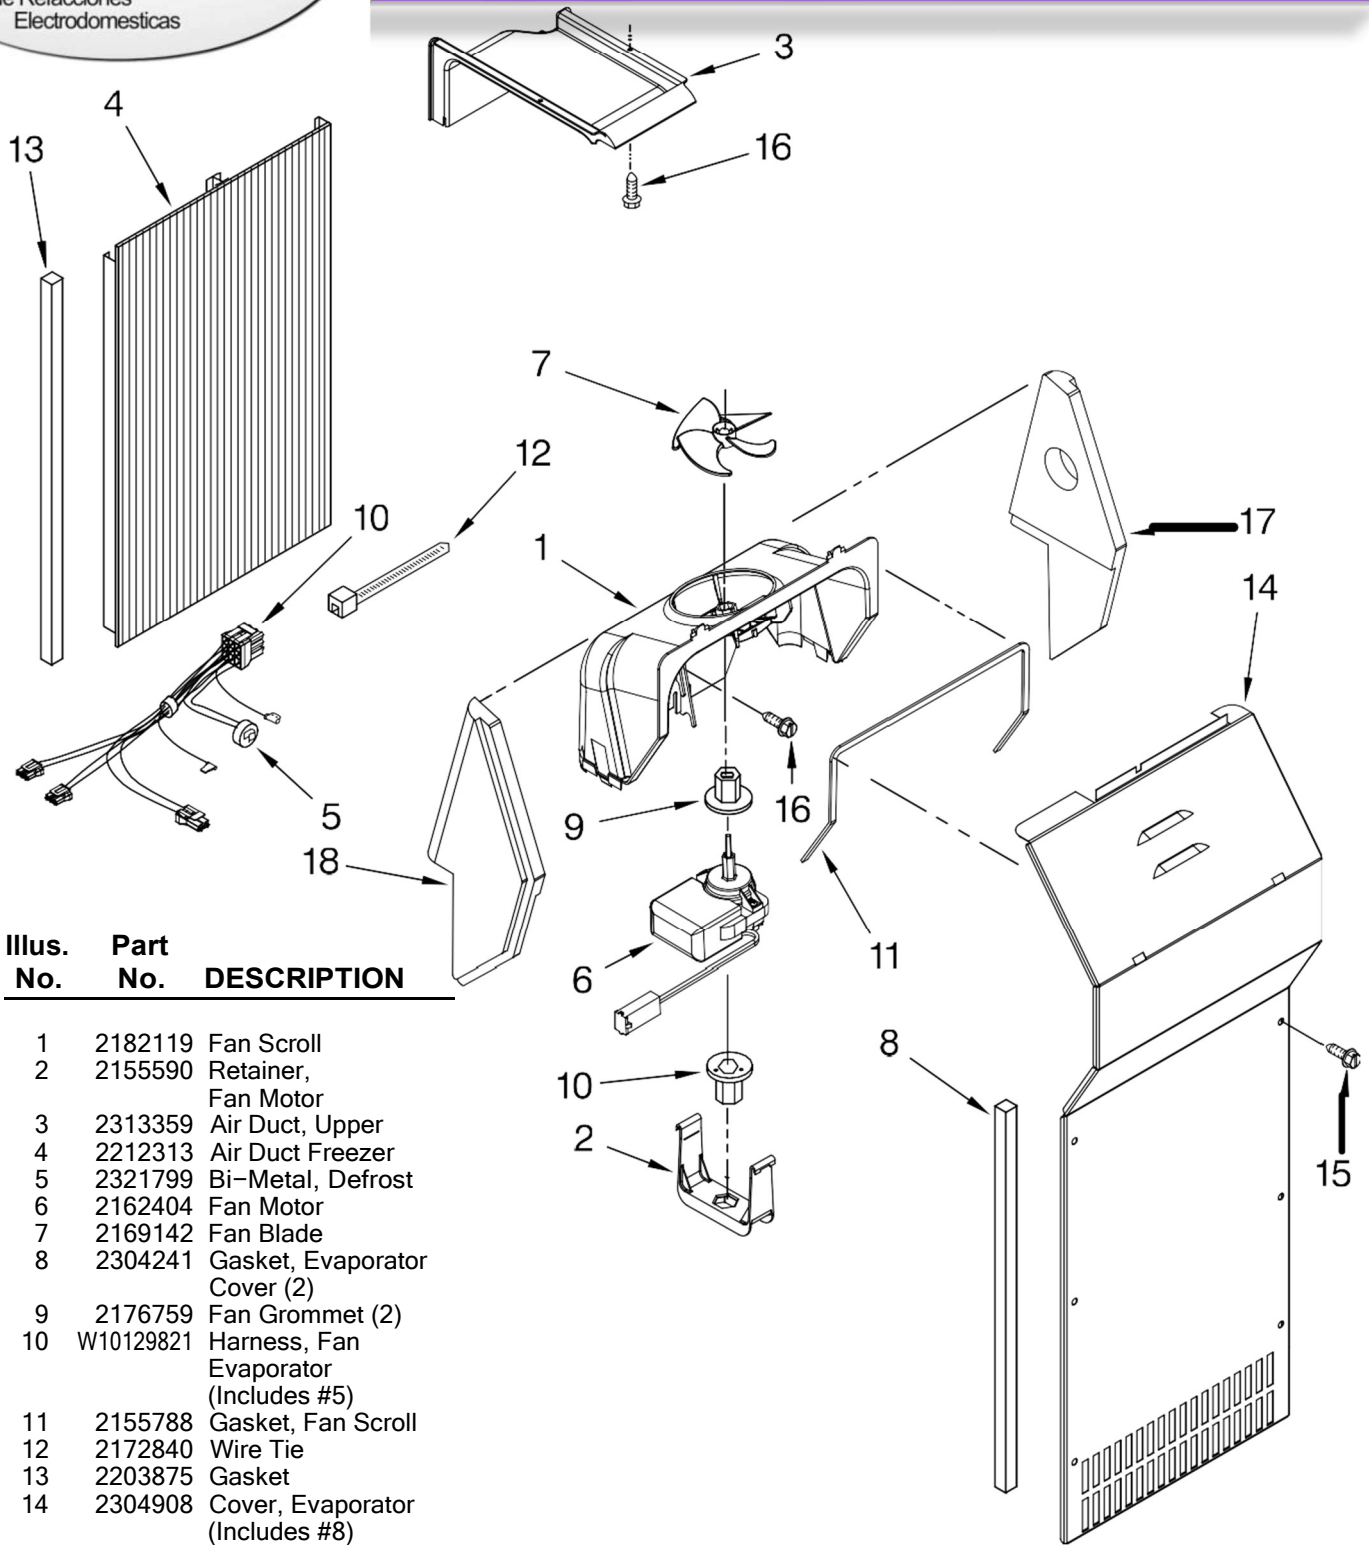

REFRIGERADOR 7GS2SHEXPL04

Illus. No.	Part No.	DESCRIPTION
1	2182119	Fan Scroll
2	2155590	Retainer, Fan Motor
3	2313359	Air Duct, Upper
4	2212313	Air Duct Freezer
5	2321799	Bi-Metal, Defrost
6	2162404	Fan Motor
7	2169142	Fan Blade
8	2304241	Gasket, Evaporator Cover (2)
9	2176759	Fan Grommet (2)
10	W10129821	Harness, Fan Evaporator (Includes #5)
11	2155788	Gasket, Fan Scroll
12	2172840	Wire Tie
13	2203875	Gasket
14	2304908	Cover, Evaporator (Includes #8)
15	8281159	Screw (6)
16	489478	Screw
17	2203595	Support, R.S
18	2203596	Support, L.S