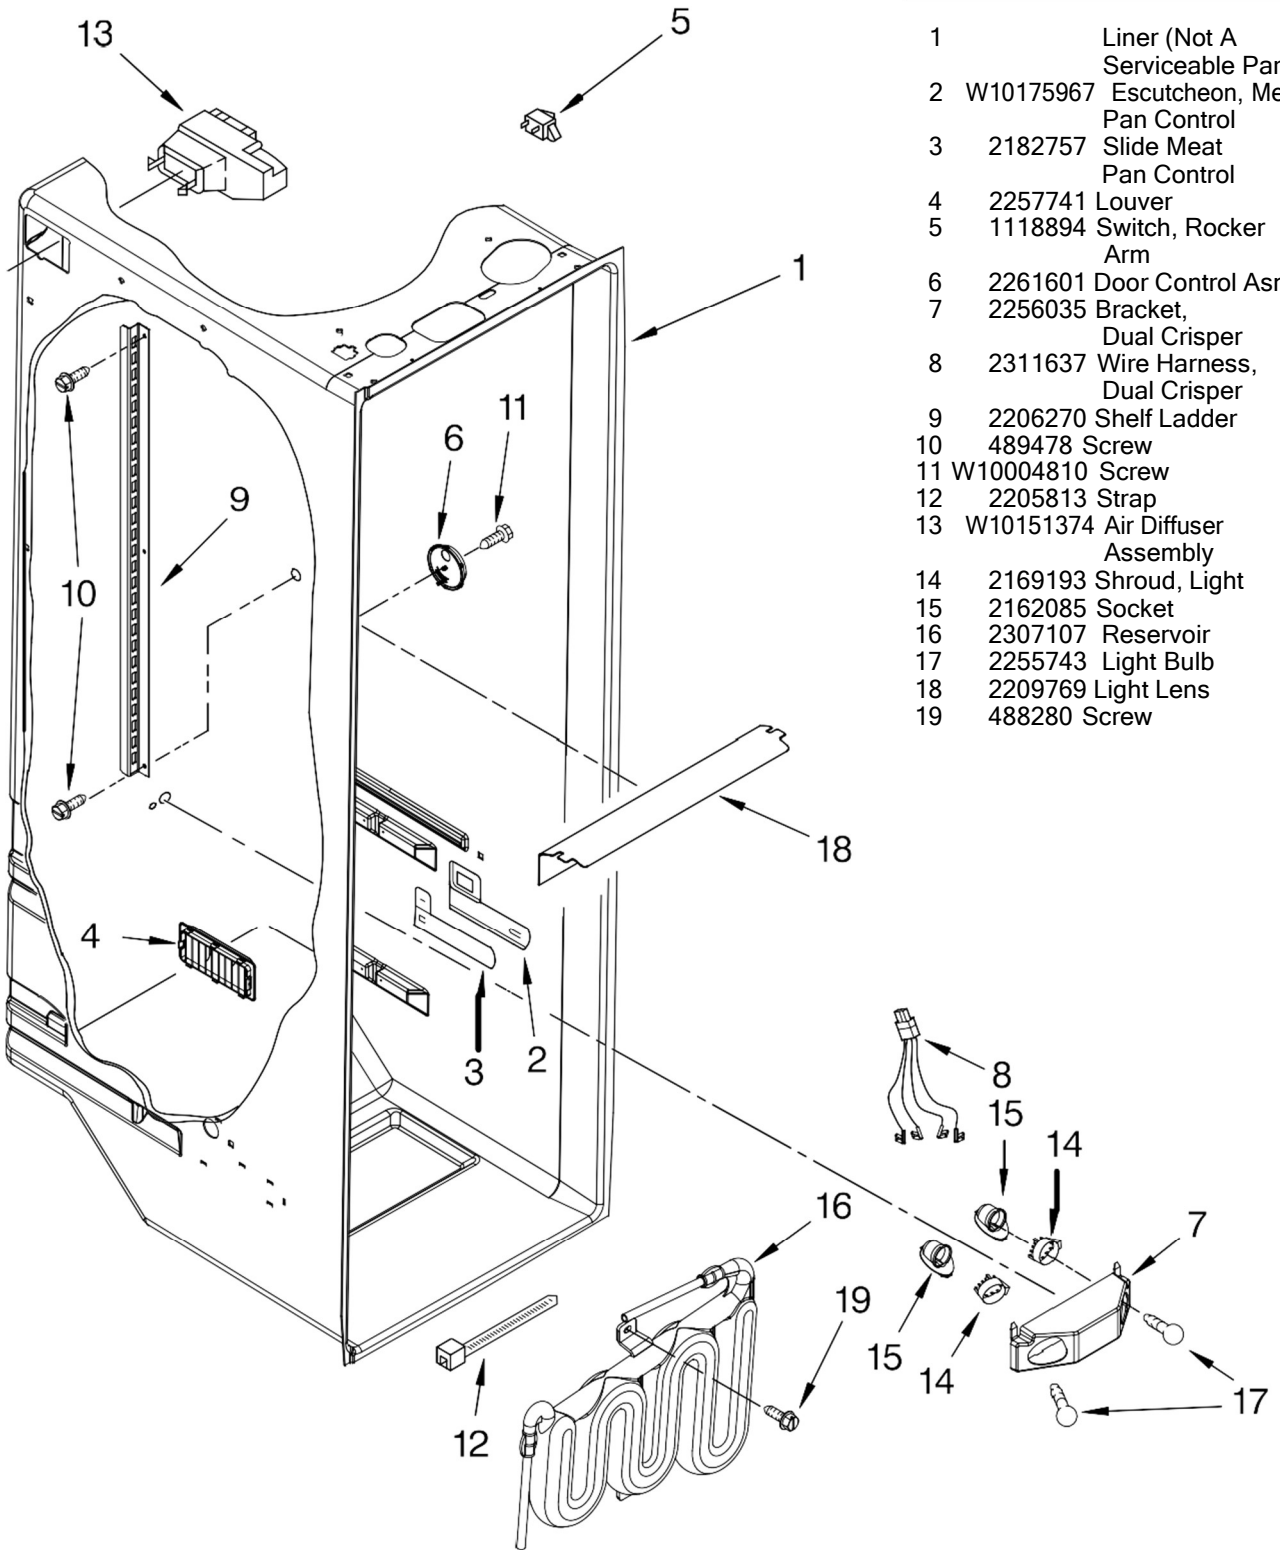

REFRIGERADOR 7GS2SHEXPL04

Literature Parts

FOR ORDERING INFORMATION REFER TO PARTS PRICE LIST

REFRIGERADOR 7GS2SHEXPL04

Illus. No.	Part No.	DESCRIPTION
1		Literature Parts
	2261383	Use & Care Guide
	W10142173	Service & Wiring Sheet
	2261377	Energy Guide
	2220407	Modular Ice maker Service Sheet
	2261037	Instruction Sheet, Door Removal
2	4386774	Front Roller (2)
3	3400517	Screw
4	2196236	Rear Roller (2)
5	489427	Screw
6	2155013	Clip, Grille
7	488500	Screw
8	2186443	Housing, Water Filter
9	2209697	Shim
10	2203770	Hinge Top, FC

Illus. No.	Part No.	DESCRIPTION
11	2203771	Hinge Top, RC
12	3400113	Screw
13		Hinge Cover, FC
	2203407W	White
	2203407B	Black
14	2304322	Hinge Bottom
15		Filler, Wrapper
	2304846	White
	2304848	Black
16		Grille
	2198467W	White
	2198467B	Black
17	489497	Screw
18	488687	Screw
19	2304888	Drain Fitting
20	2304937	Extension Tube
22	2255519	Water Filter
23	2188737	Cover, Unit
24		Hinge Cover, RC
	2203408W	White
	2203408B	Black

Illus. No.	Part No.	DESCRIPTION
25	489348	Clamp, Service Cord
26	489084	Screw
27	2155311	Door Closer, Lower Cam (2)
28	489483	Screw
29	489500	Screw
30		Cap, Water Filter
	2186494W	White
	2186494B	Black
31		Cabinet (Not A Serviceable Part)
32	8281227	Screw
33	2186489	Block, Housing Support
34	2255153	Tube, Filter Outlet
35	2319867	Tube, Filter Inlet

REFRIGERADOR 7GS2SHEXPL04

Illus. No.	Part No.	DESCRIPTION
1		Liner (Not A Serviceable Part)
2	W10175967	Escutcheon, Meat Pan Control
3	2182757	Slide Meat Pan Control
4	2257741	Louver
5	1118894	Switch, Rocker Arm
6	2261601	Door Control Asm
7	2256035	Bracket, Dual Crisper
8	2311637	Wire Harness, Dual Crisper
9	2206270	Shelf Ladder
10	489478	Screw
11	W10004810	Screw
12	2205813	Strap
13	W10151374	Air Diffuser Assembly
14	2169193	Shroud, Light
15	2162085	Socket
16	2307107	Reservoir
17	2255743	Light Bulb
18	2209769	Light Lens
19	488280	Screw