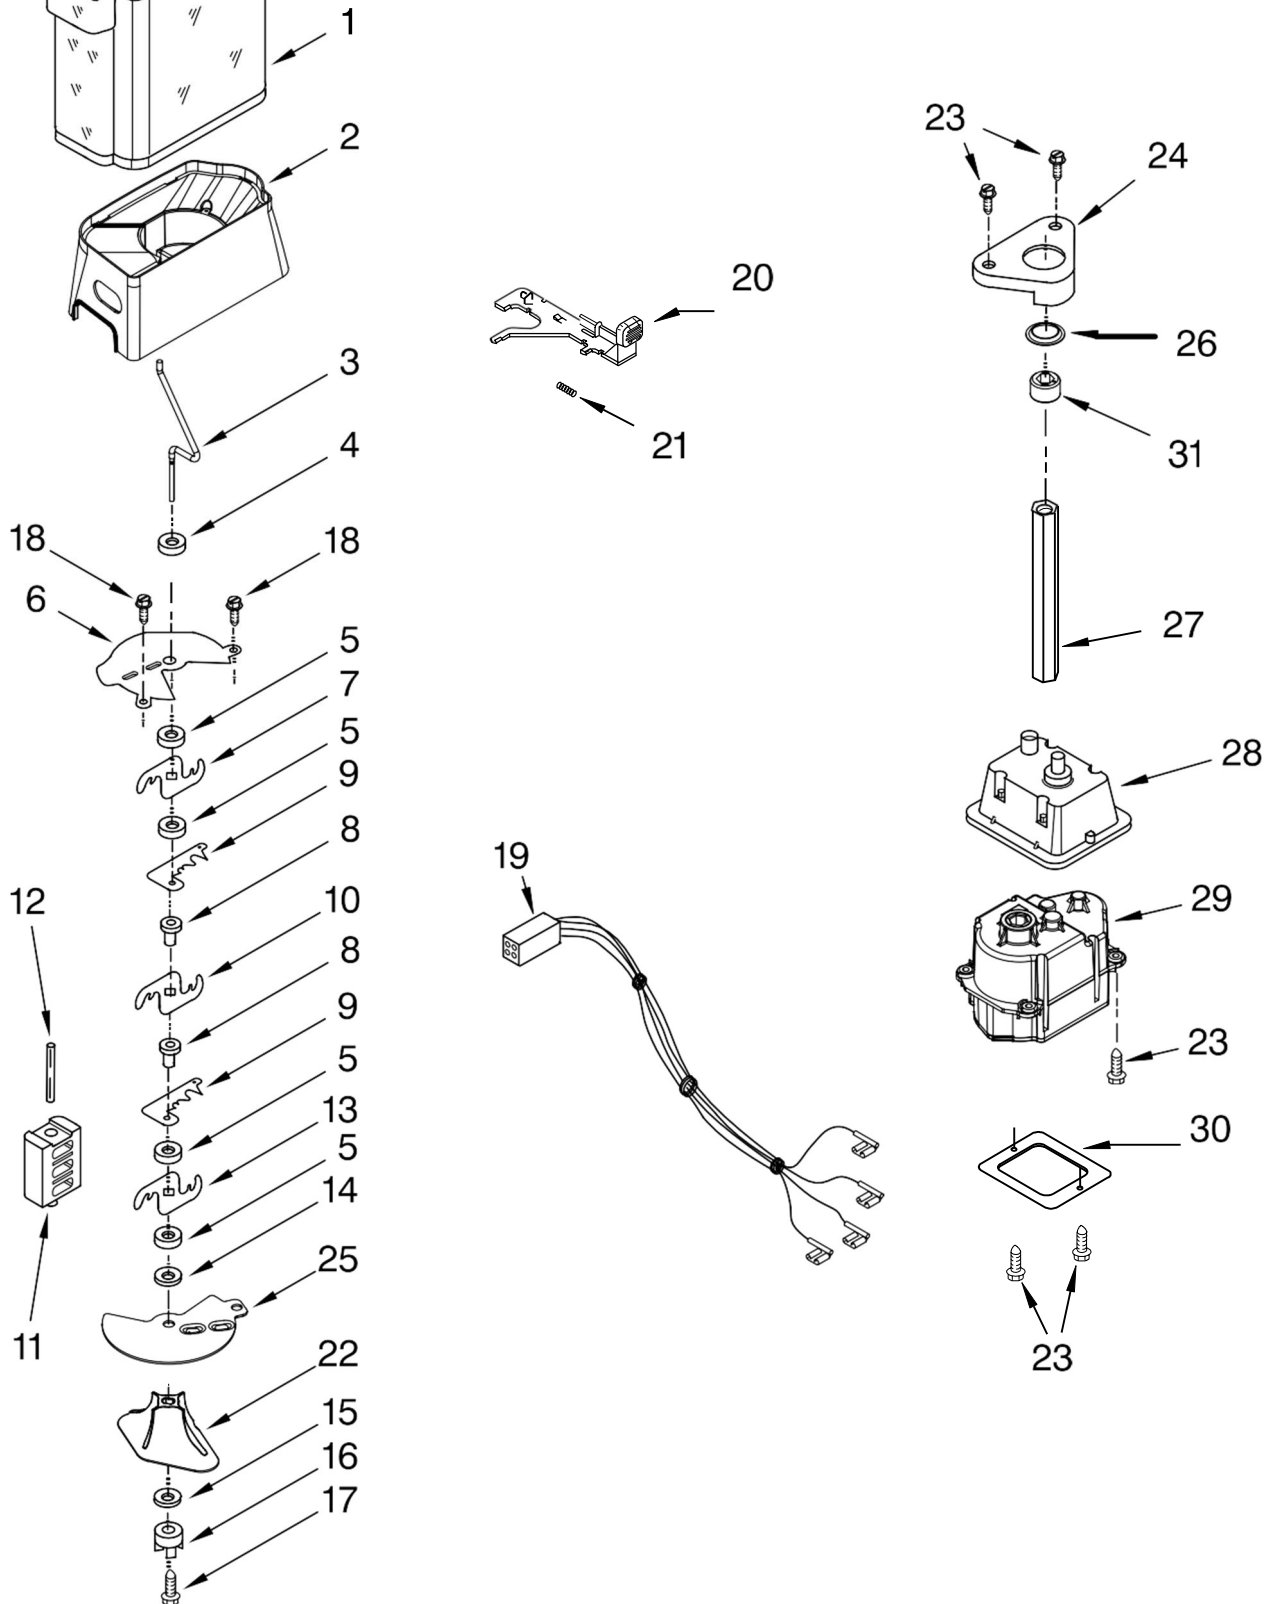

REFRIGERADOR 7GS2SHEXPL04

FOR ORDERING INFORMATION REFER TO PARTS PRICE LIST

REFRIGERADOR 7GS2SHEXPL04

Illus. No.	Part No.	DESCRIPTION
1		Liner (Not A Serviceable Part)
2	2167012	Shroud, Light
3		Track, Basket-Dual
	2301291	Right
	2301292	Left
4	2211743K	Shelf, Slide Out
5	2301192	Basket, Tall
6	2195904K	Basket Front
7		Shelf Track
	2301289	Right Side
	2301290	Left Side
8	2212343K	Shelf
9	2301193	Basket, Slope
10	W10004810	Screw
11	842534	Clip, Air Duct
12	2198587	Cover, Emitter
13	2198635	Spring
14	2198634	Pin
15	1115373	Switch, Rocker Arm
16	2220398	P.C. Board Emitter
17	W10180062	Cover, Ice Maker
18	2212321	Slide, Ice Maker
19	489478	Screw
20	489214	Screw
21	2255743	Light Bulb
22	8281185	Screw
23	2198633	Flipper
24	W10173569	Cover, Receiver
25	2315398	Slide, Ice Maker Shut Off
26	2255114	P.C. Board, Receiver
27	2198643	Lens
28	2212376	Light Lens
29	2198641	Bracket, Ice Maker Cover
30	2155597	Socket, Light
31		Ladder
	2212315	Left Side
	2212316	Right Side
32	2303234	Shield, Wiring

REFRIGERADOR 7GS2SHEXPL04

FOR ORDERING INFORMATION REFER TO PARTS PRICE LIST

REFRIGERADOR 7GS2SHEXPL04

Illus. No.	Part No.	DESCRIPTION
1	2317255	Ice Bin
2	2317246	Crusher Bin
3	2317247	Auger
4	2258220	Washer
5	1119007	Spacer, Flat (4)
6	2317248	Cover, Crusher
7	2257024	Blade, Rotary
8	1119005	Spacer, Step
9	2257020	Blade, Fixed
10	2257023	Blade, Rotary
11	2317239	Block, Blade
12	489229	Roll Pin
13	2257022	Blade, Rotary
14	489235	Washer, Plain
15	2198661	Washer, Coupling
16	2188918	Coupling
17	8281164	Screw
18	3400065	Screw
19	2187725	Wire Harness, IDI Motor
20	2317260	Latch, Bin
21	2198608	Spring, Latch
22	2317243	Wiper
23	8281163	Screw
24	2188919	Holder
25	2317250	Divider Chamber
26	2198628	Seal
27	2188916	Drive Shaft
28	2256154	Enclosure, Motor
29	2315547	Dispenser, Motor
30	2212305	Cover
31	2315559	Sleeve, Coupling
100	2317261	Ice Container (Complete)