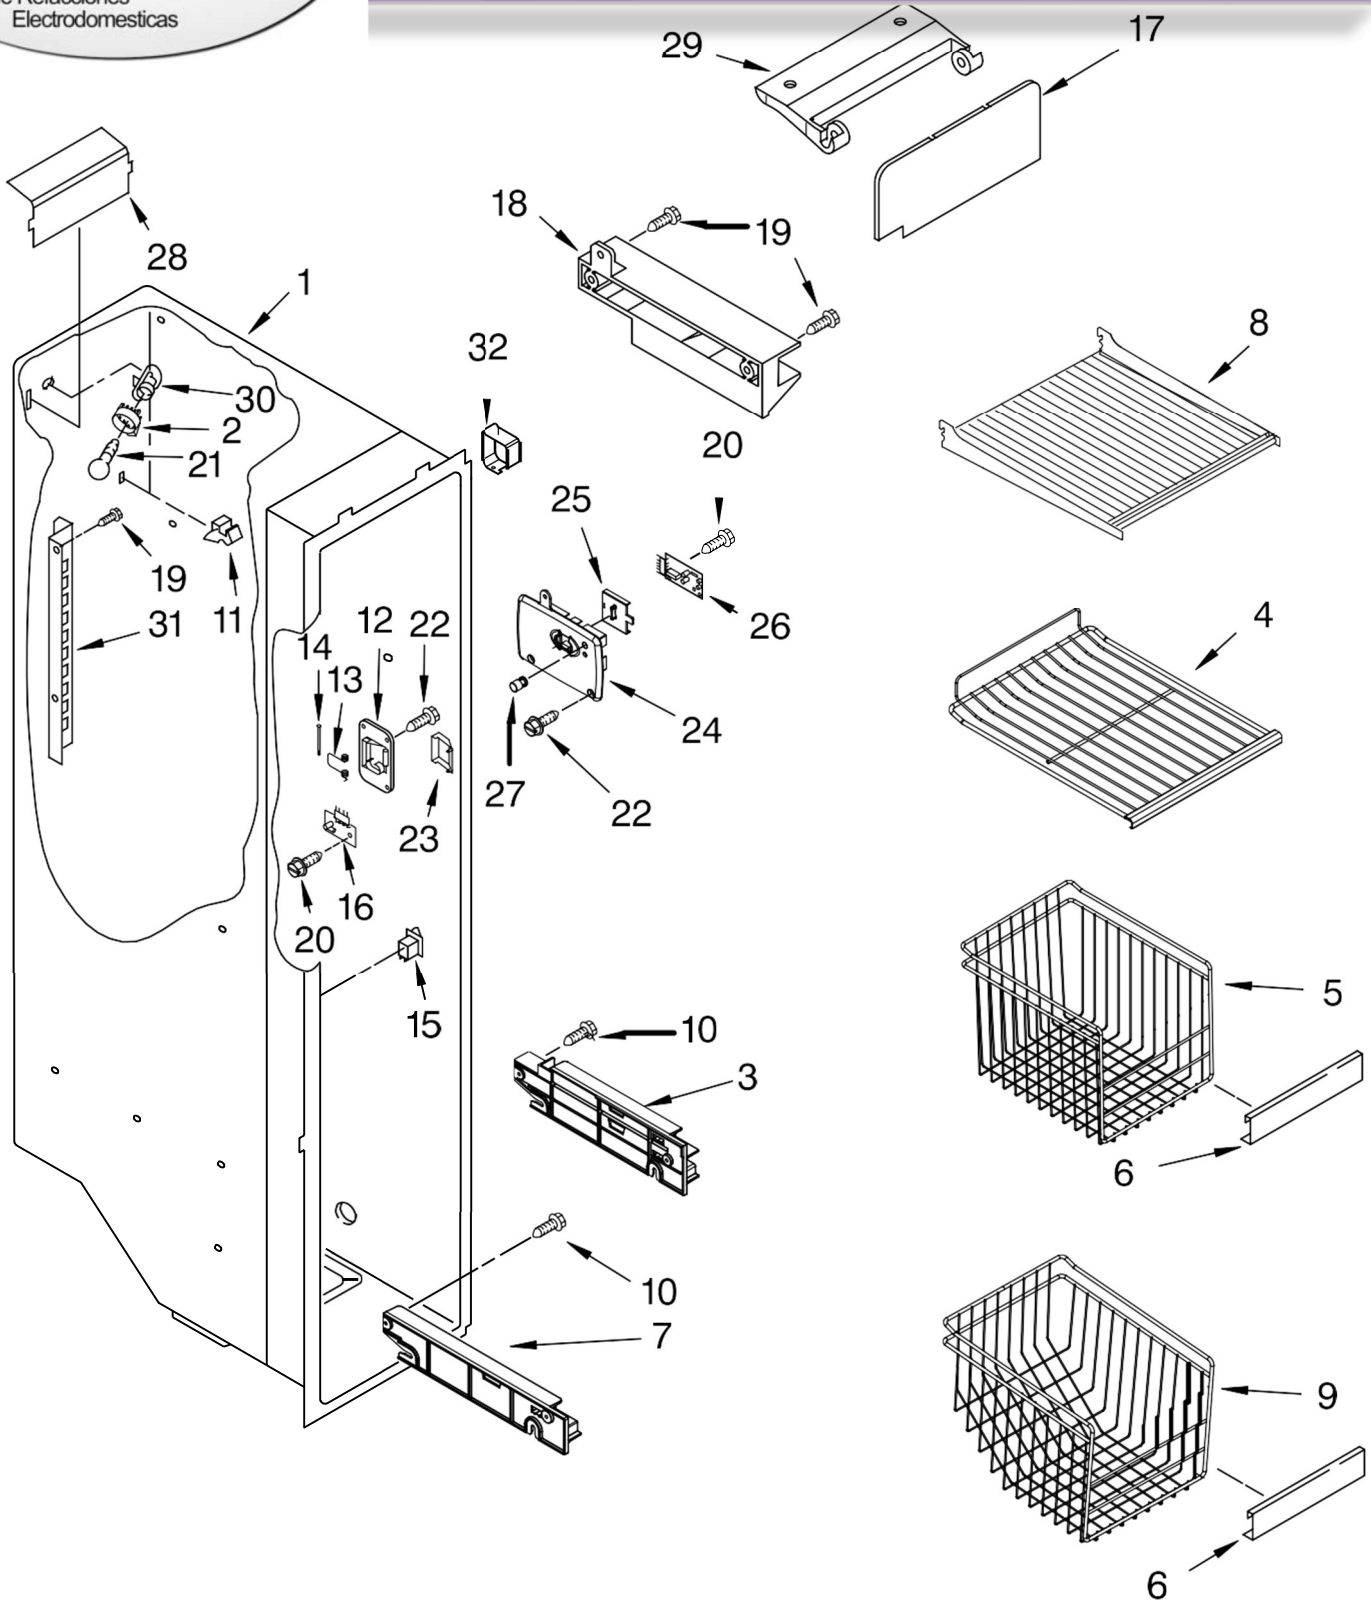

FOR ORDERING INFORMATION REFER TO PARTS PRICE LIST

REFRIGERADOR 7GS2SHEXPL04

Illus. No.	Part No.	DESCRIPTION
------------	----------	-------------

1	2223517	Frame Assembly
2	2223261	Snack Bin Asm
3	2223592	Cover, Crisper
4	2196485	Stud Assembly
5	2223591	Glass, Cover
6	2223714	Glass, Cover
7	3400894	Screw
8	2223242	Cover, Meat Pan
9	2223320	Slide, Pan
10	2223235	Crisper Pan Asm
11	2223308	Slide, Humidity Control
12	2223309	Knob, Humidity Control
13	2223243	Meat Pan Asm
14	2179350	Deflector
15	2223288	Shelf Pan Assembly
16	2255160	Shelf, Slide Out

REFRIGERADOR 7GS2SHEXPL04

FOR ORDERING INFORMATION REFER TO PARTS PRICE LIST

REFRIGERADOR 7GS2SHEXPL04

Illus. No.	Part No.	DESCRIPTION
1		Liner (Not A Serviceable Part)
2	2167012	Shroud, Light
3		Track, Basket-Dual
	2301291	Right
	2301292	Left
4	2211743K	Shelf, Slide Out
5	2301192	Basket, Tall
6	2195904K	Basket Front
7		Shelf Track
	2301289	Right Side
	2301290	Left Side
8	2212343K	Shelf
9	2301193	Basket, Slope
10	W10004810	Screw
11	842534	Clip, Air Duct
12	2198587	Cover, Emitter
13	2198635	Spring
14	2198634	Pin
15	1115373	Switch, Rocker Arm
16	2220398	P.C. Board Emitter
17	W10180062	Cover, Ice Maker
18	2212321	Slide, Ice Maker
19	489478	Screw
20	489214	Screw
21	2255743	Light Bulb
22	8281185	Screw
23	2198633	Flipper
24	W10173569	Cover, Receiver
25	2315398	Slide, Ice Maker Shut Off
26	2255114	P.C. Board, Receiver
27	2198643	Lens
28	2212376	Light Lens
29	2198641	Bracket, Ice Maker Cover
30	2155597	Socket, Light
31		Ladder
	2212315	Left Side
	2212316	Right Side
32	2303234	Shield, Wiring