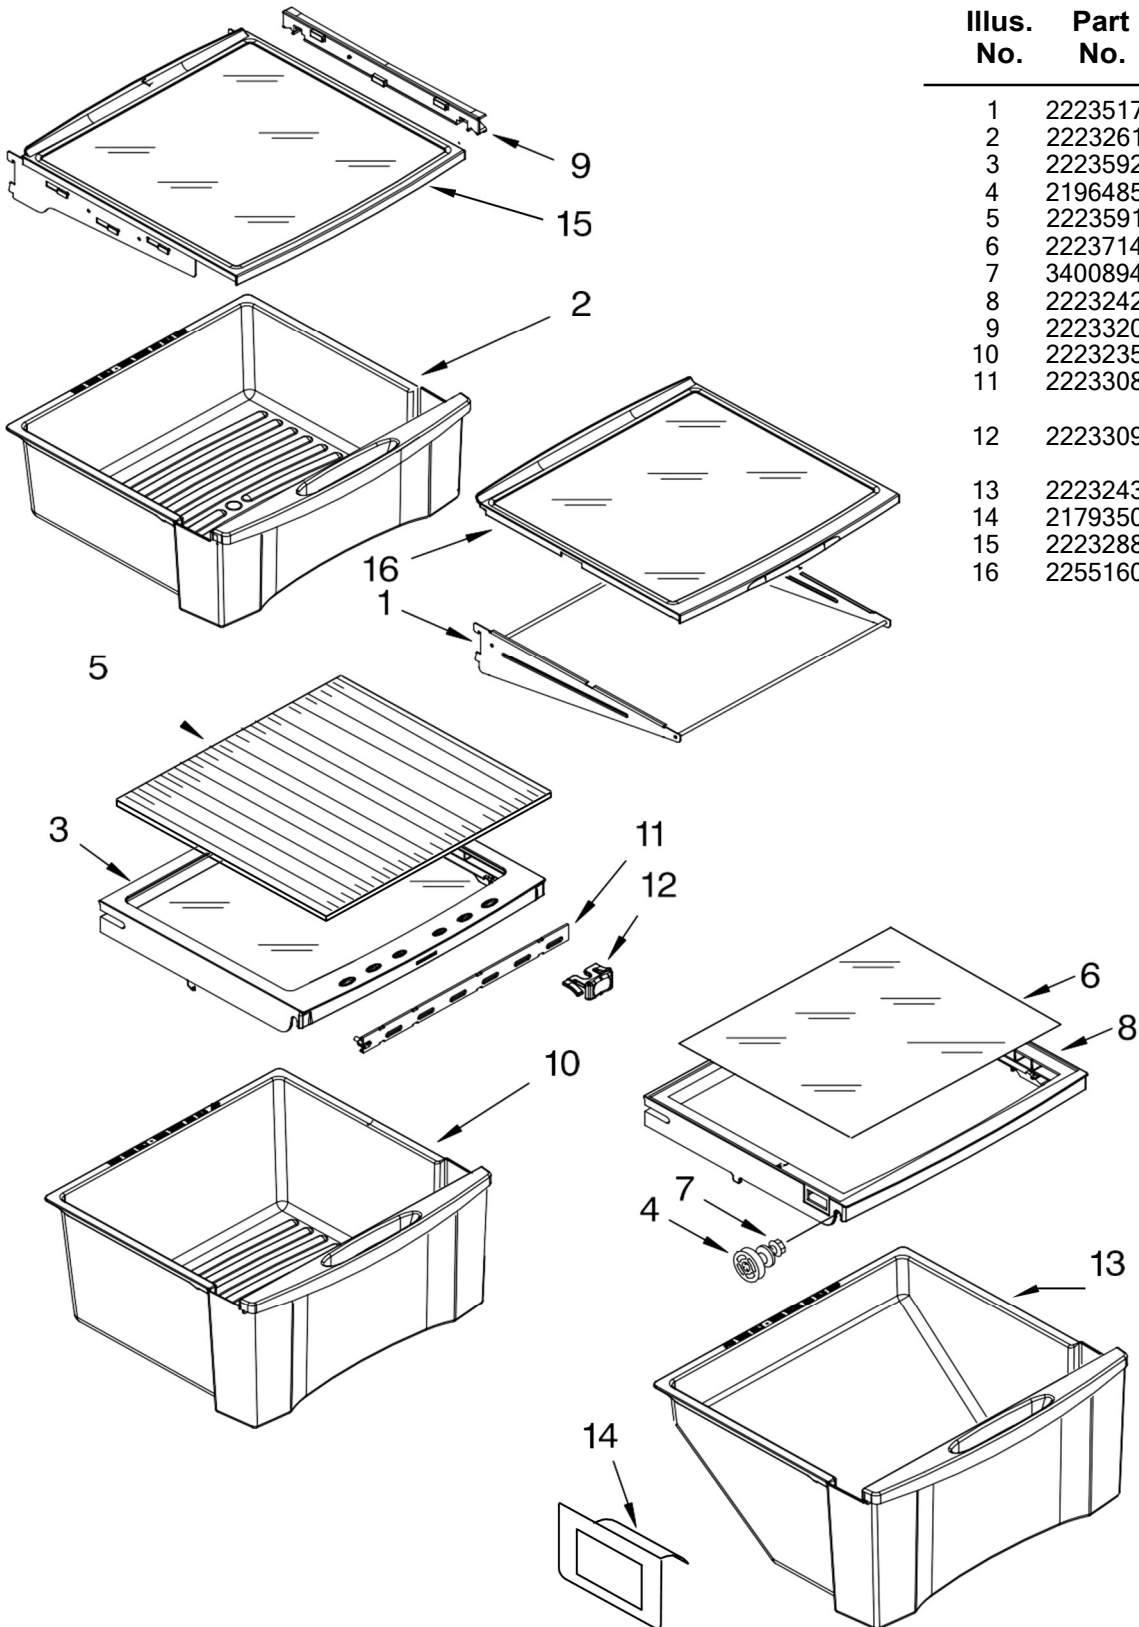

Illus. No.	Part No.	DESCRIPTION
11	2203771	Hinge Top, RC
12	3400113	Screw
13		Hinge Cover, FC
	2203407W	White
	2203407B	Black
14	2304322	Hinge Bottom
15		Filler, Wrapper
	2304846	White
	2304848	Black
16		Grille
	2198467W	White
	2198467B	Black
17	489497	Screw
18	488687	Screw
19	2304888	Drain Fitting
20	2304937	Extension Tube
22	2255519	Water Filter
23	2188737	Cover, Unit
24		Hinge Cover, RC
	2203408W	White
	2203408B	Black

Illus. No.	Part No.	DESCRIPTION
25	489348	Clamp, Service Cord
26	489084	Screw
27	2155311	Door Closer, Lower Cam (2)
28	489483	Screw
29	489500	Screw
30		Cap, Water Filter
	2186494W	White
	2186494B	Black
31		Cabinet (Not A Serviceable Part)
32	8281227	Screw
33	2186489	Block, Housing Support
34	2255153	Tube, Filter Outlet
35	2319867	Tube, Filter Inlet

REFRIGERADOR 7GS2SHEXPL04

Illus. No.	Part No.	DESCRIPTION
1		Liner (Not A Serviceable Part)
2	W10175967	Escutcheon, Meat Pan Control
3	2182757	Slide Meat Pan Control
4	2257741	Louver
5	1118894	Switch, Rocker Arm
6	2261601	Door Control Asm
7	2256035	Bracket, Dual Crisper
8	2311637	Wire Harness, Dual Crisper
9	2206270	Shelf Ladder
10	489478	Screw
11	W10004810	Screw
12	2205813	Strap
13	W10151374	Air Diffuser Assembly
14	2169193	Shroud, Light
15	2162085	Socket
16	2307107	Reservoir
17	2255743	Light Bulb
18	2209769	Light Lens
19	488280	Screw

FOR ORDERING INFORMATION REFER TO PARTS PRICE LIST

REFRIGERADOR 7GS2SHEXPL04

Illus. No.	Part No.	DESCRIPTION
------------	----------	-------------

1	2223517	Frame Assembly
2	2223261	Snack Bin Asm
3	2223592	Cover, Crisper
4	2196485	Stud Assembly
5	2223591	Glass, Cover
6	2223714	Glass, Cover
7	3400894	Screw
8	2223242	Cover, Meat Pan
9	2223320	Slide, Pan
10	2223235	Crisper Pan Asm
11	2223308	Slide, Humidity Control
12	2223309	Knob, Humidity Control
13	2223243	Meat Pan Asm
14	2179350	Deflector
15	2223288	Shelf Pan Assembly
16	2255160	Shelf, Slide Out