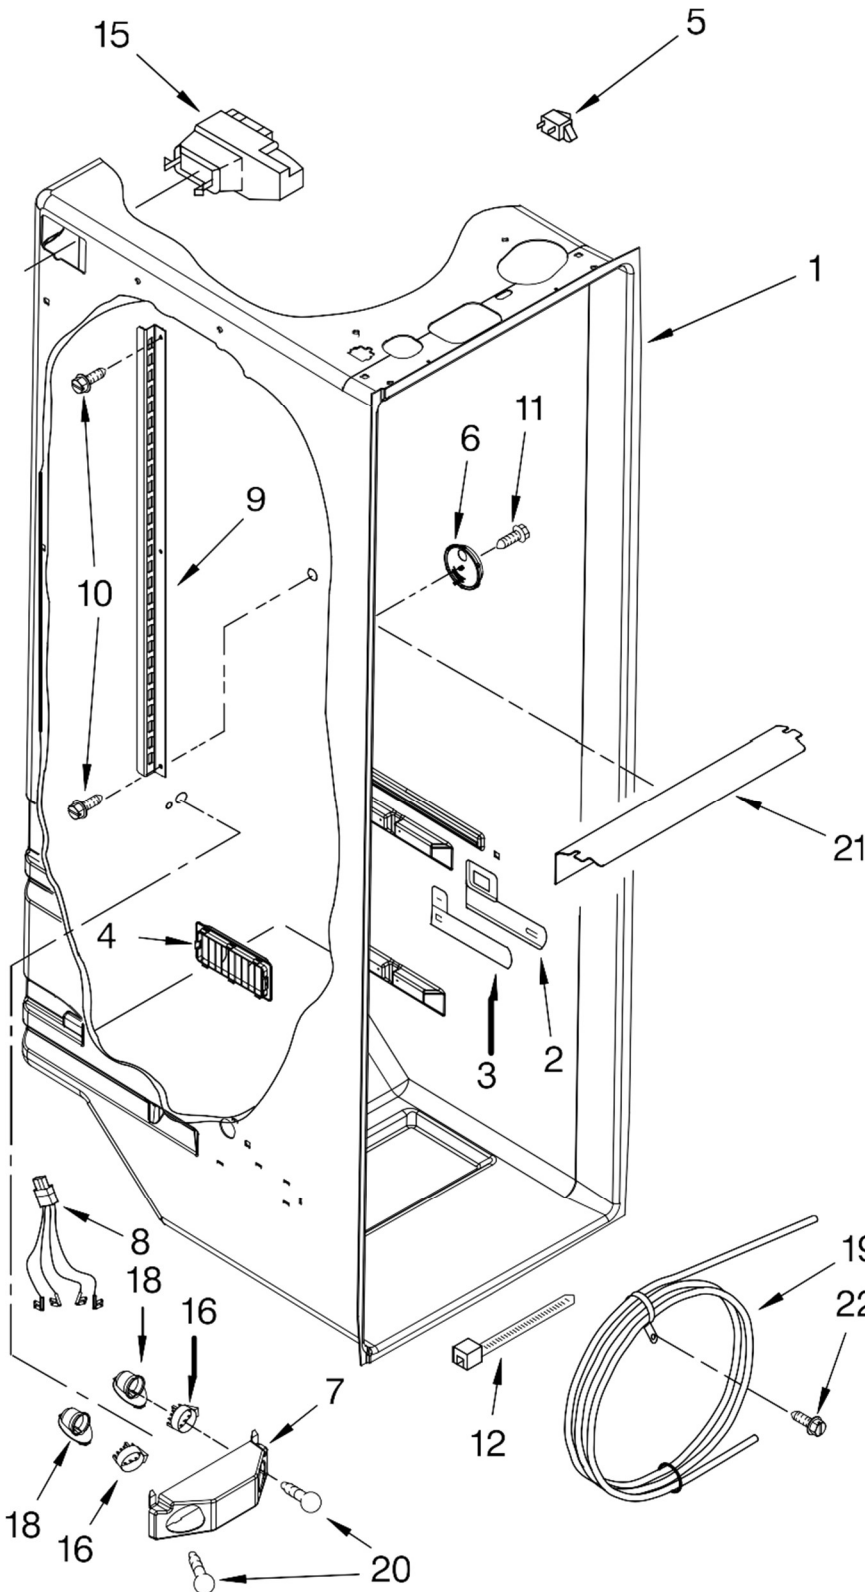

REFRIGERADOR 7GS2SHEXPQ03

FOR ORDERING INFORMATION REFER TO PARTS PRICE LIST

REFRIGERADOR 7GS2SHEXPQ03

Illus. No.	Part No.	DESCRIPTION
1		Literature Parts
	2261383	Use & Care Guide
	2255955	Service & Wiring Sheet
	2261377	Energy Guide
	2220407	Modular Ice maker Service Sheet
	2261037	Instruction Sheet, Door Removal
2	2254628	Front Roller (2)
3	W10079910	Screw
4	2254625	Rear Roller (2)
5	489427	Screw
6	2155013	Clip, Grille
7	488500	Screw
8	2186443	Housing, Water Filter
9	2209697	Shim
10	2203770	Hinge Top, FC
11	2203771	Hinge Top, RC

Illus. No.	Part No.	DESCRIPTION
12	3400113	Screw
13		Hinge Cover, FC
	2203407W	White
	2203407B	Black
14	2304322	Hinge Bottom
15		Filler, Wrapper
	2304846	White
	2304848	Black
16		Grille
	2198467W	White
	2198467B	Black
17	489497	Screw
18	488687	Screw
19	2304888	Drain Fitting
20	2304937	Extension Tube
21	1108439	Clip, Drain Tube
22	2255519	Water Filter
23	2188737	Cover, Unit
24		Hinge Cover, RC
	2203408W	White
	2203408B	Black

Illus. No.	Part No.	DESCRIPTION
25	489348	Clamp, Service Cord
26	489084	Screw
27	2155311	Door Closer, Lower Cam (2)
28	489483	Screw
29	489500	Screw
30		Cap, Water Filter
	2186494W	White
	2186494B	Black
31		Cabinet (Not A Serviceable Part)
32	8281227	Screw
33	2186489	Block, Housing Support
36	2304708	Tube, Filter Outlet
37	2319867	Tube, Filter Inlet

REFRIGERADOR 7GS2SHEXPQ03

Illus. No.	Part No.	DESCRIPTION
1		Liner (Not A Serviceable Part)
2	2194744	Escutcheon, Meat Pan Control
3	2182757	Slide Meat Pan Control
4	2257741	Louver
5	1118894	Switch, Rocker Arm
6	2261601	Door Control Asm
7	2256035	Bracket, Dual Crisper
8	2311637	Wire Harness, Dual Crisper
9	2206270	Shelf Ladder
10	489478	Screw
11	W10004810	Screw
12	2205813	Strap
15	2209753	Air Diffuser Assembly
16	2169193	Shroud, Light
18	2162085	Socket
19	2256126	Reservoir
20	2255743	Light Bulb
21	2209769	Light Lens
22	488280	Screw