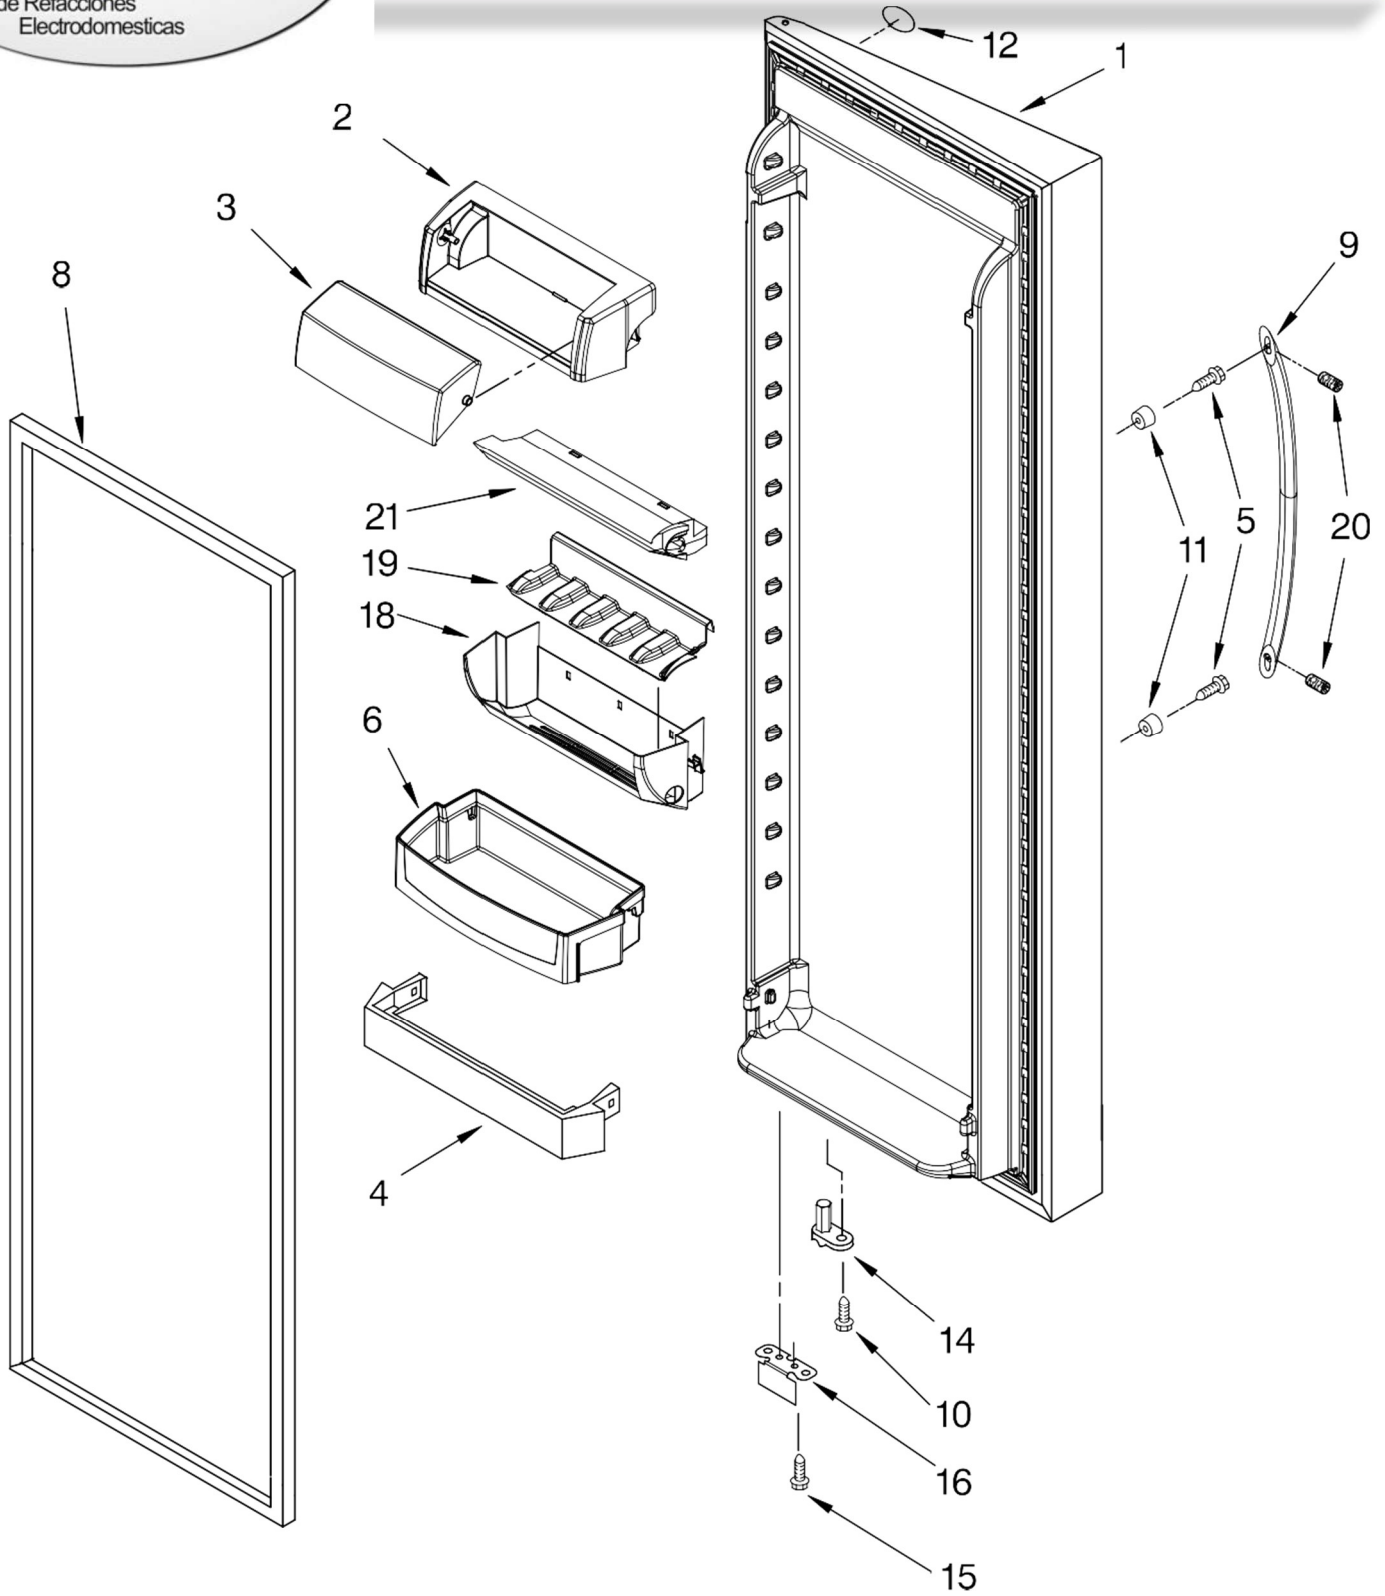

REFRIGERADOR 7GS2SHEXPQ03

FOR ORDERING INFORMATION REFER TO PARTS PRICE LIST

Distribuidor Autorizado

SurteRápido.com

Venta de Refacciones
Electrodomesticas

REFRIGERADOR 7GS2SHEXPQ03

Illus. No.	Part No.	DESCRIPTION
1		Refrigerator Door (Includes Item #8)
	2317488W	White
	2317488LB	Stainless-VCM
2	2255420	Door Compartment
3	2255421	Dairy Door
4	2156022	Trivet, Shelf
5	488208	Screw
6	2304952K	Door Bin (3)
8		Door Gasket, Magnetic
	2221300	Mist Beige
	2221311	Black
9		Handle
	2254603W	White
	2254604S	Stainless
10	3400012	Screw
11	2219698	Stud
12	2220214	Nameplate
14	2182178	Door Closer, Upper Cam
15	489420	Screw
16		Bracket, Door Stop
	2200082	Chrome
	2200082B	Black
18	2255422	Frame, Can Rack
19	2255423	Floor, Can Rack
20	8533918	Screw
21	2255424	Air Diffuser Asm

FOR ORDERING INFORMATION REFER TO PARTS PRICE LIST