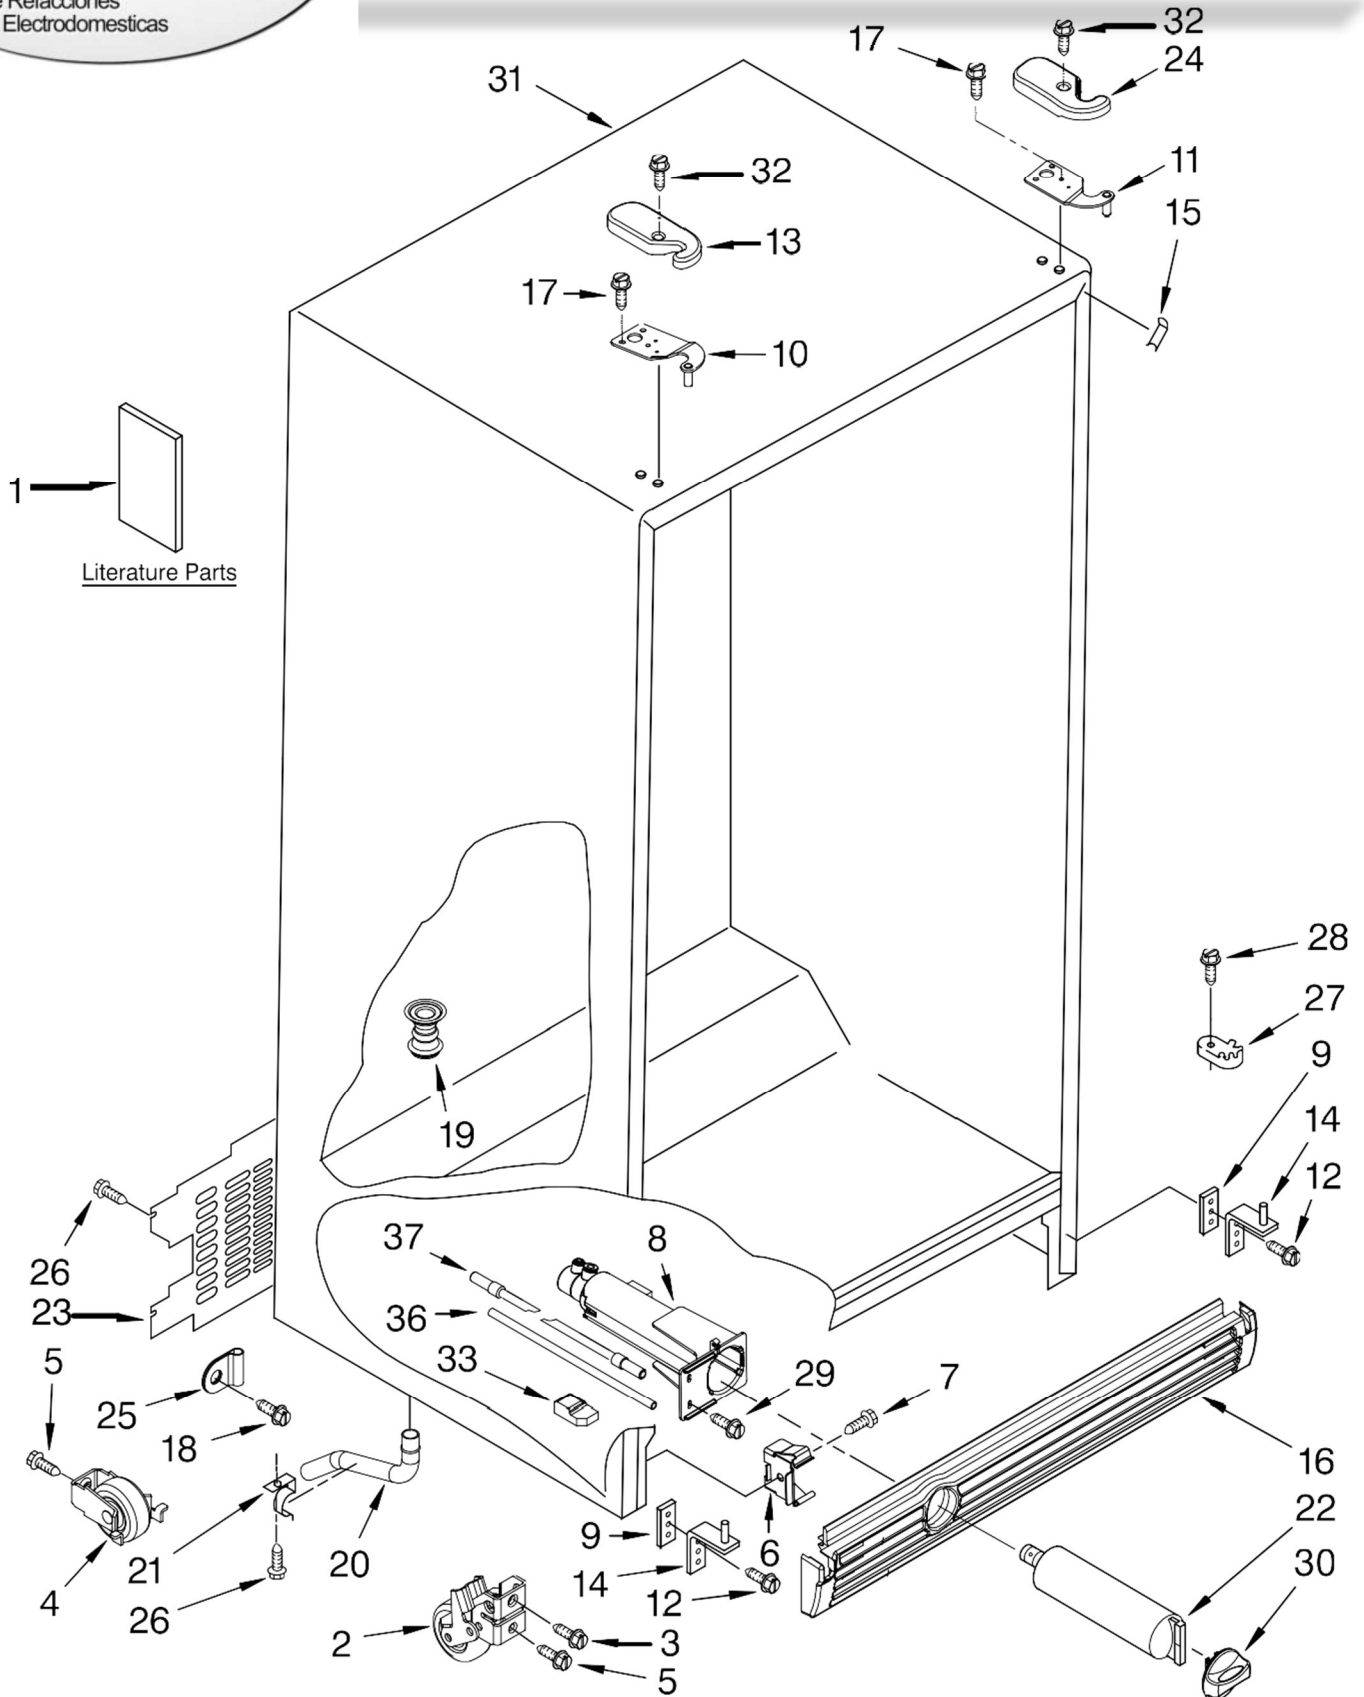

REFRIGERADOR 7GS2SHEXPQ03

FOR ORDERING INFORMATION REFER TO PARTS PRICE LIST

REFRIGERADOR 7GS2SHEXPQ03

Illus. No.	Part No.	DESCRIPTION
1		Literature Parts
	2261383	Use & Care Guide
	2255955	Service & Wiring Sheet
	2261377	Energy Guide
	2220407	Modular Ice maker Service Sheet
	2261037	Instruction Sheet, Door Removal
2	2254628	Front Roller (2)
3	W10079910	Screw
4	2254625	Rear Roller (2)
5	489427	Screw
6	2155013	Clip, Grille
7	488500	Screw
8	2186443	Housing, Water Filter
9	2209697	Shim
10	2203770	Hinge Top, FC
11	2203771	Hinge Top, RC

Illus. No.	Part No.	DESCRIPTION
12	3400113	Screw
13		Hinge Cover, FC
	2203407W	White
	2203407B	Black
14	2304322	Hinge Bottom
15		Filler, Wrapper
	2304846	White
	2304848	Black
16		Grille
	2198467W	White
	2198467B	Black
17	489497	Screw
18	488687	Screw
19	2304888	Drain Fitting
20	2304937	Extension Tube
21	1108439	Clip, Drain Tube
22	2255519	Water Filter
23	2188737	Cover, Unit
24		Hinge Cover, RC
	2203408W	White
	2203408B	Black

Illus. No.	Part No.	DESCRIPTION
25	489348	Clamp, Service Cord
26	489084	Screw
27	2155311	Door Closer, Lower Cam (2)
28	489483	Screw
29	489500	Screw
30		Cap, Water Filter
	2186494W	White
	2186494B	Black
31		Cabinet (Not A Serviceable Part)
32	8281227	Screw
33	2186489	Block, Housing Support
36	2304708	Tube, Filter Outlet
37	2319867	Tube, Filter Inlet

REFRIGERADOR 7GS2SHEXPQ03

Illus. No.	Part No.	DESCRIPTION
1		Liner (Not A Serviceable Part)
2	2194744	Escutcheon, Meat Pan Control
3	2182757	Slide Meat Pan Control
4	2257741	Louver
5	1118894	Switch, Rocker Arm
6	2261601	Door Control Asm
7	2256035	Bracket, Dual Crisper
8	2311637	Wire Harness, Dual Crisper
9	2206270	Shelf Ladder
10	489478	Screw
11	W10004810	Screw
12	2205813	Strap
15	2209753	Air Diffuser Assembly
16	2169193	Shroud, Light
18	2162085	Socket
19	2256126	Reservoir
20	2255743	Light Bulb
21	2209769	Light Lens
22	488280	Screw