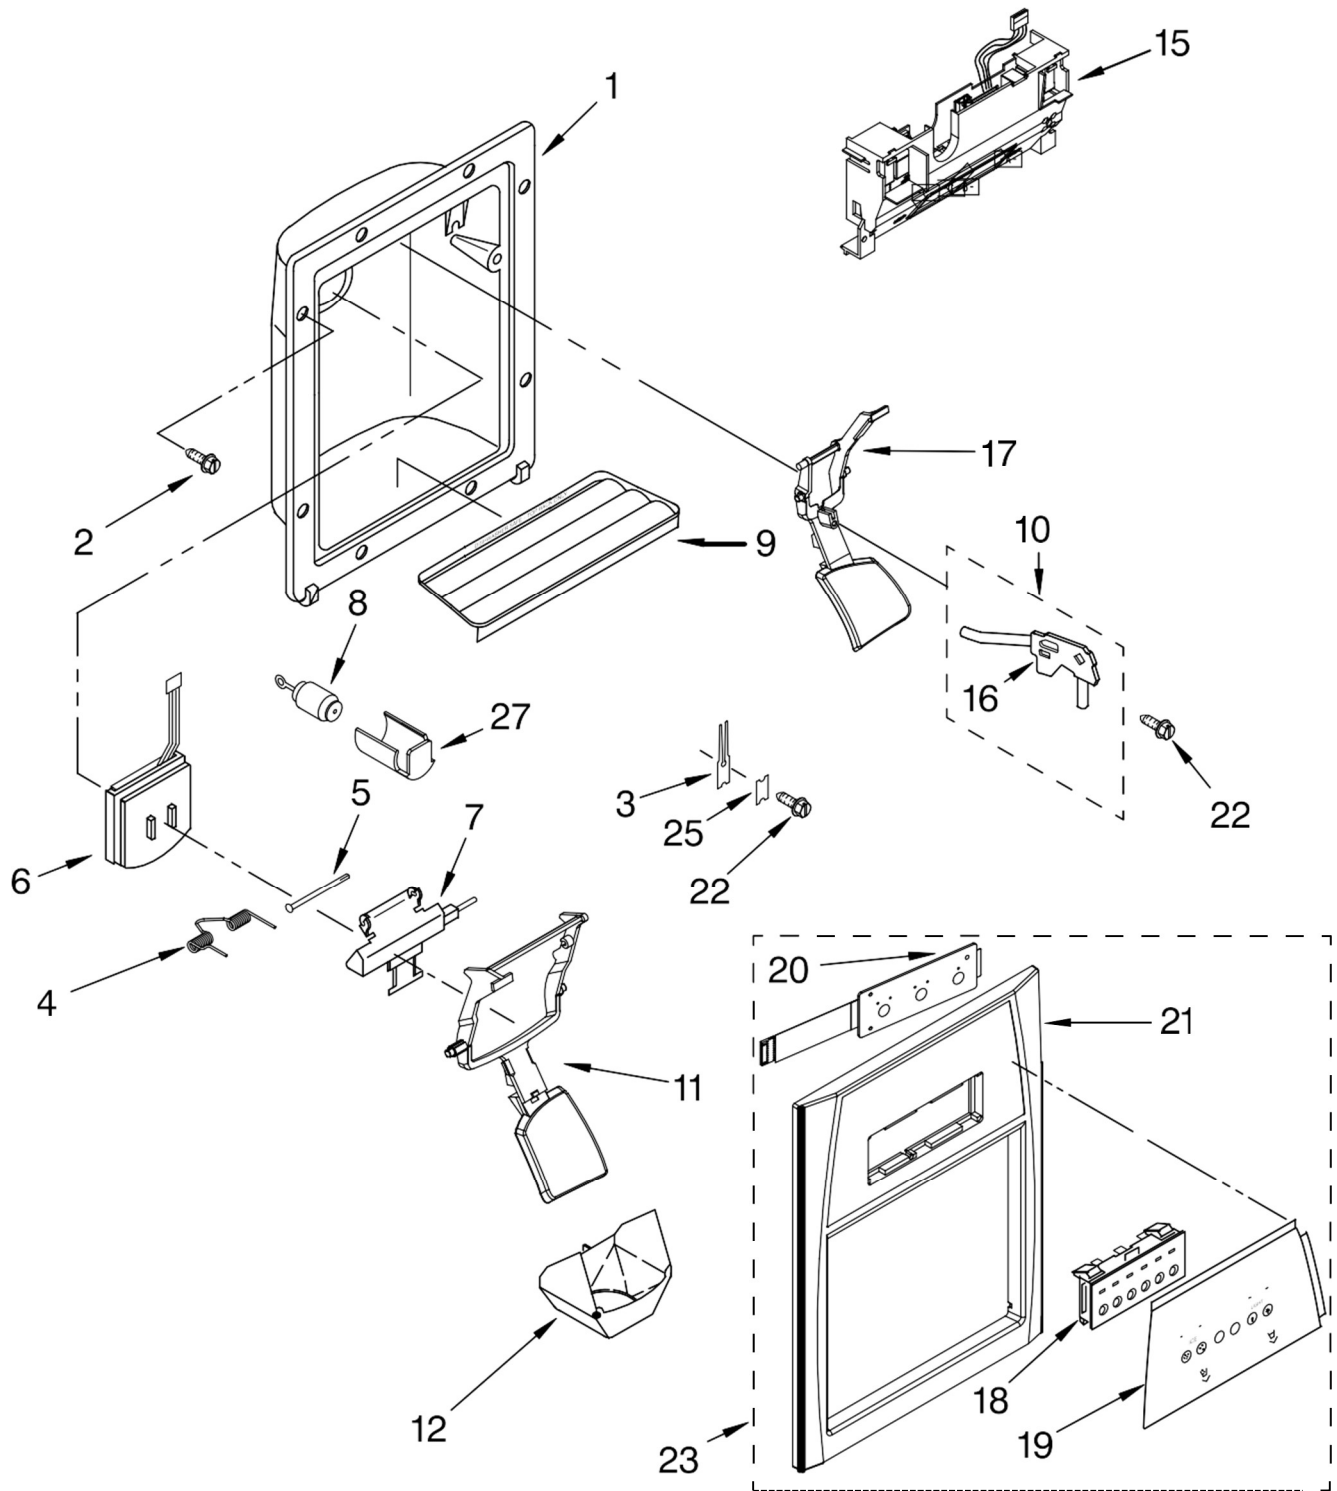

REFRIGERADOR 7GS2SHEXPQ03

FOR ORDERING INFORMATION REFER TO PARTS PRICE LIST

REFRIGERADOR 7GS2SHEXPQ03

Illus. No.	Part No.	DESCRIPTION
1		Housing, Dispenser (Not Serviced)
2	3196537	Screw
3	2194719	Retainer, Levers
4	2304772	Spring, Torsion
5	2196195	Pin
6	2180353	Door, Ice
7	2304355	Door Mechanism Assembly
8	2205686	Mechanism Delay
9		Grille, Overflow
	2207048W	White
	2207048B	Black
10	2304317	Water Fitting Assembly (Includes Water Tube)
11		Lever, Ice Dispenser
	2255431W	White
	2255431B	Black
12	2180224	Guide, Ice
15	2323001	Bracket, Control
16	2304673	Bracket, Dispenser
17		Lever, Water Dispenser
	2255432W	White
	2255432B	Black
18		Switch Assembly (Not Available Order #23)
19		Overlay, Front Cover (Not Available Order #23)
20		LED Display with Auto Night Light (Not Available Order #23)
21		Front Cover, Housing (Not Available, Order #23)
22	489000	Screw
23		Front Cover Assembly (Includes Items 18, 19, 20 & 21)
	2252079W	White
	2252079B	Black
25	2195051	Strain Relief
27	2252127	Sleeve, Mechanism Display