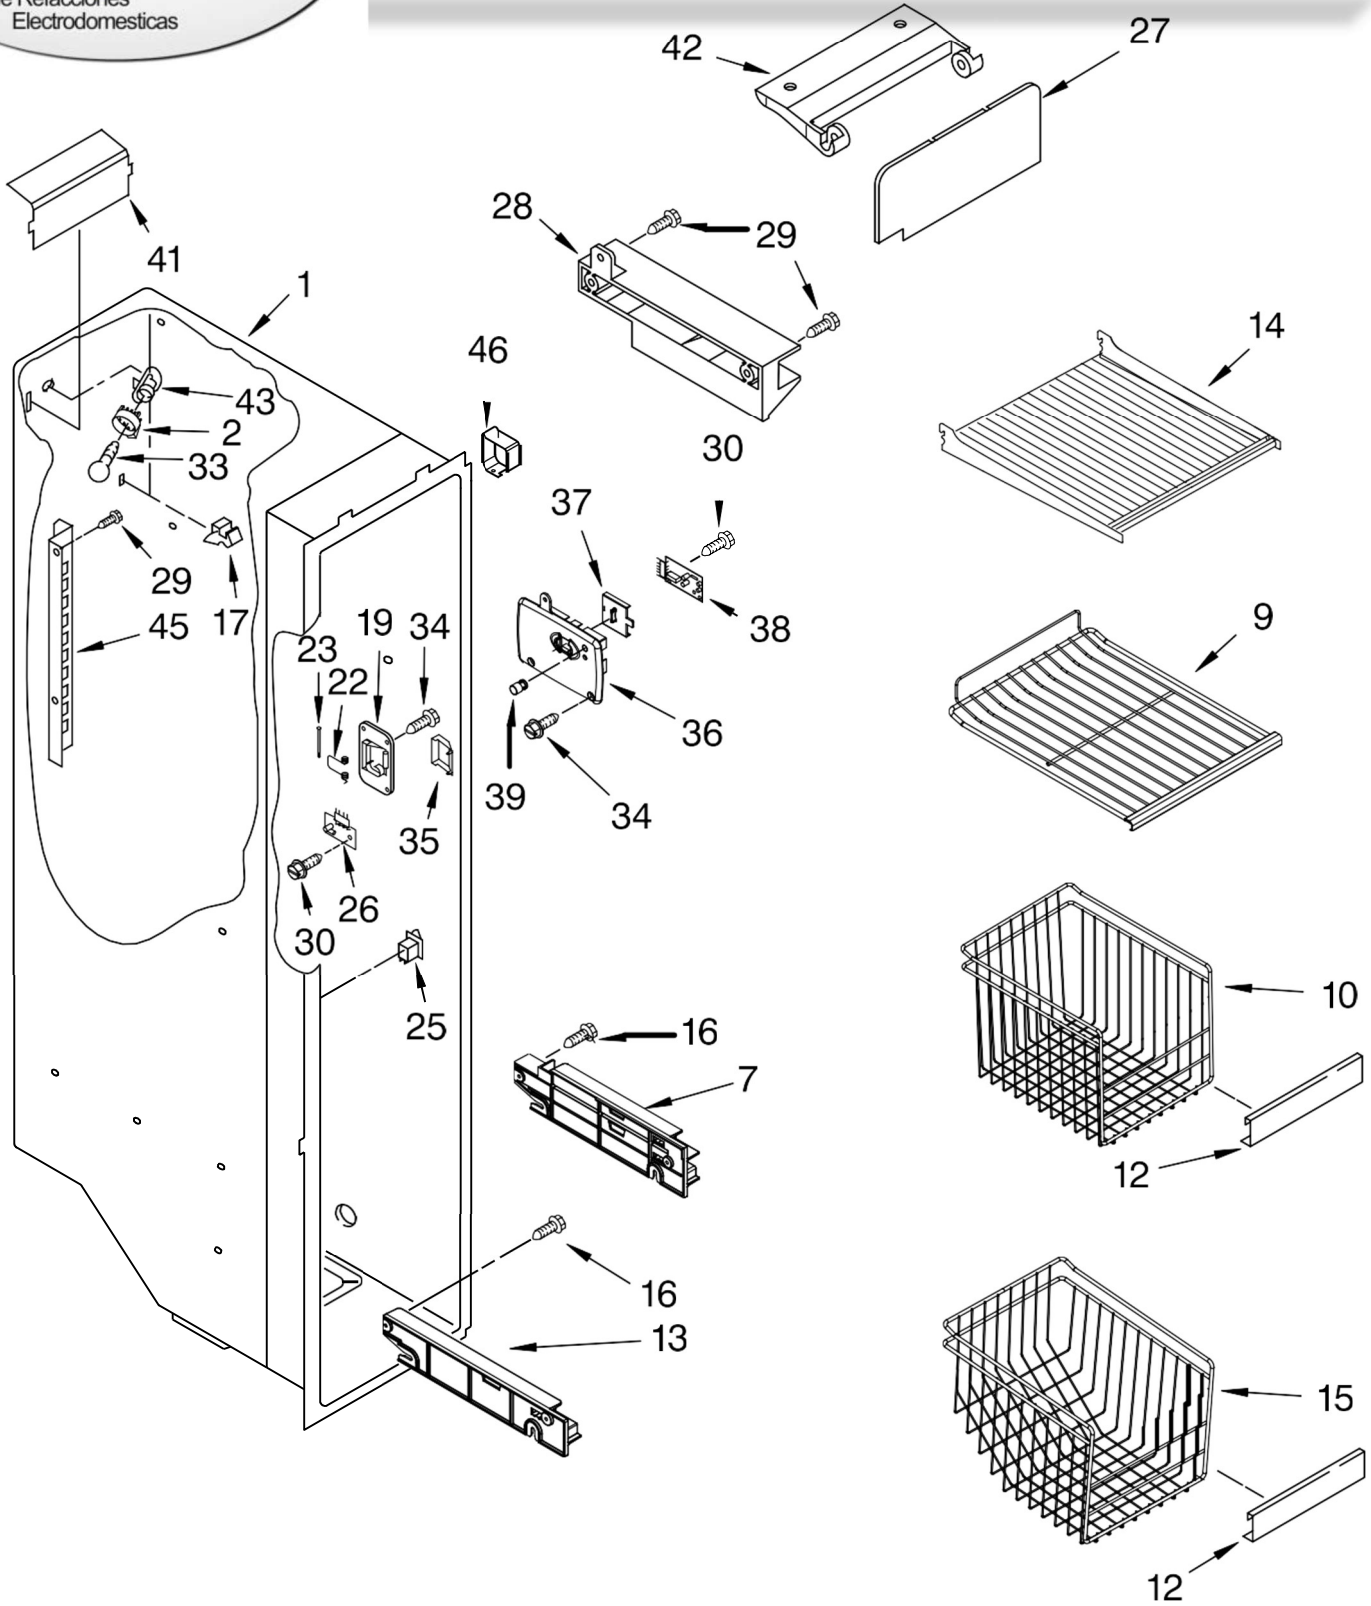

FOR ORDERING INFORMATION REFER TO PARTS PRICE LIST

REFRIGERADOR 7GS2SHEXPQ03

Illus. No.	Part No.	DESCRIPTION
1	2223517	Frame Assembly
2	2223261	Snack Bin Asm
3	2223592	Cover, Crisper
4	2196485	Stud Assembly
5	2223591	Glass, Cover
6	2223714	Glass, Cover
7	3400894	Screw
8	2223242	Cover, Meat Pan
9	2223320	Slide, Pan
10	2223235	Crisper Pan Asm
11	2223308	Slide, Humidity Control
12	2223309	Knob, Humidity Control
14	2223243	Meat Pan Asm
18	2179350	Deflector
19	2223288	Shelf Pan Assembly
22	2255160	Shelf, Slide Out

FOR ORDERING INFORMATION REFER TO PARTS PRICE LIST

REFRIGERADOR 7GS2SHEXPQ03

FOR ORDERING INFORMATION REFER TO PARTS PRICE LIST

REFRIGERADOR 7GS2SHEXPQ03

Illus. No.	Part No.	DESCRIPTION
1		Liner (Not A Seviceable Part)
2	2167012	Shroud, Light
7		Track, Basket-Dual
	2301291	Right
	2301292	Left
9	2211743K	Shelf, Slide Out
10	2301192	Basket, Tall
12	2195904K	Basket Front
13		Shelf Track
	2301289	Right Side
	2301290	Left Side
14	2212343K	Shelf
15	2301193	Basket, Slope
16	W10004810	Screw
17	842534	Clip, Air Duct
19	2198587	Cover, Emitter
22	2198635	Spring
23	2198634	Pin
25	1115373	Switch, Rocker Arm
26	2220398	P.C. Board Emitter
27	2255589	Cover, Ice Maker
28	2212321	Slide, Ice Maker
29	489478	Screw
30	489214	Screw
33	2255743	Light Bulb
34	8281185	Screw
35	2198633	Flipper
36	2255558	Cover, Receiver
37	2255562	Slide, Ice Maker Shut Off
38	2255114	P.C. Board, Receiver
39	2198643	Lens
41	2212376	Light Lens
42	2198641	Bracket, Ice Maker Cover
43	2155597	Socket, Light
45		Ladder
	2320027	Left Side
	2320028	Right Side
46	2219878	Shield, Wiring