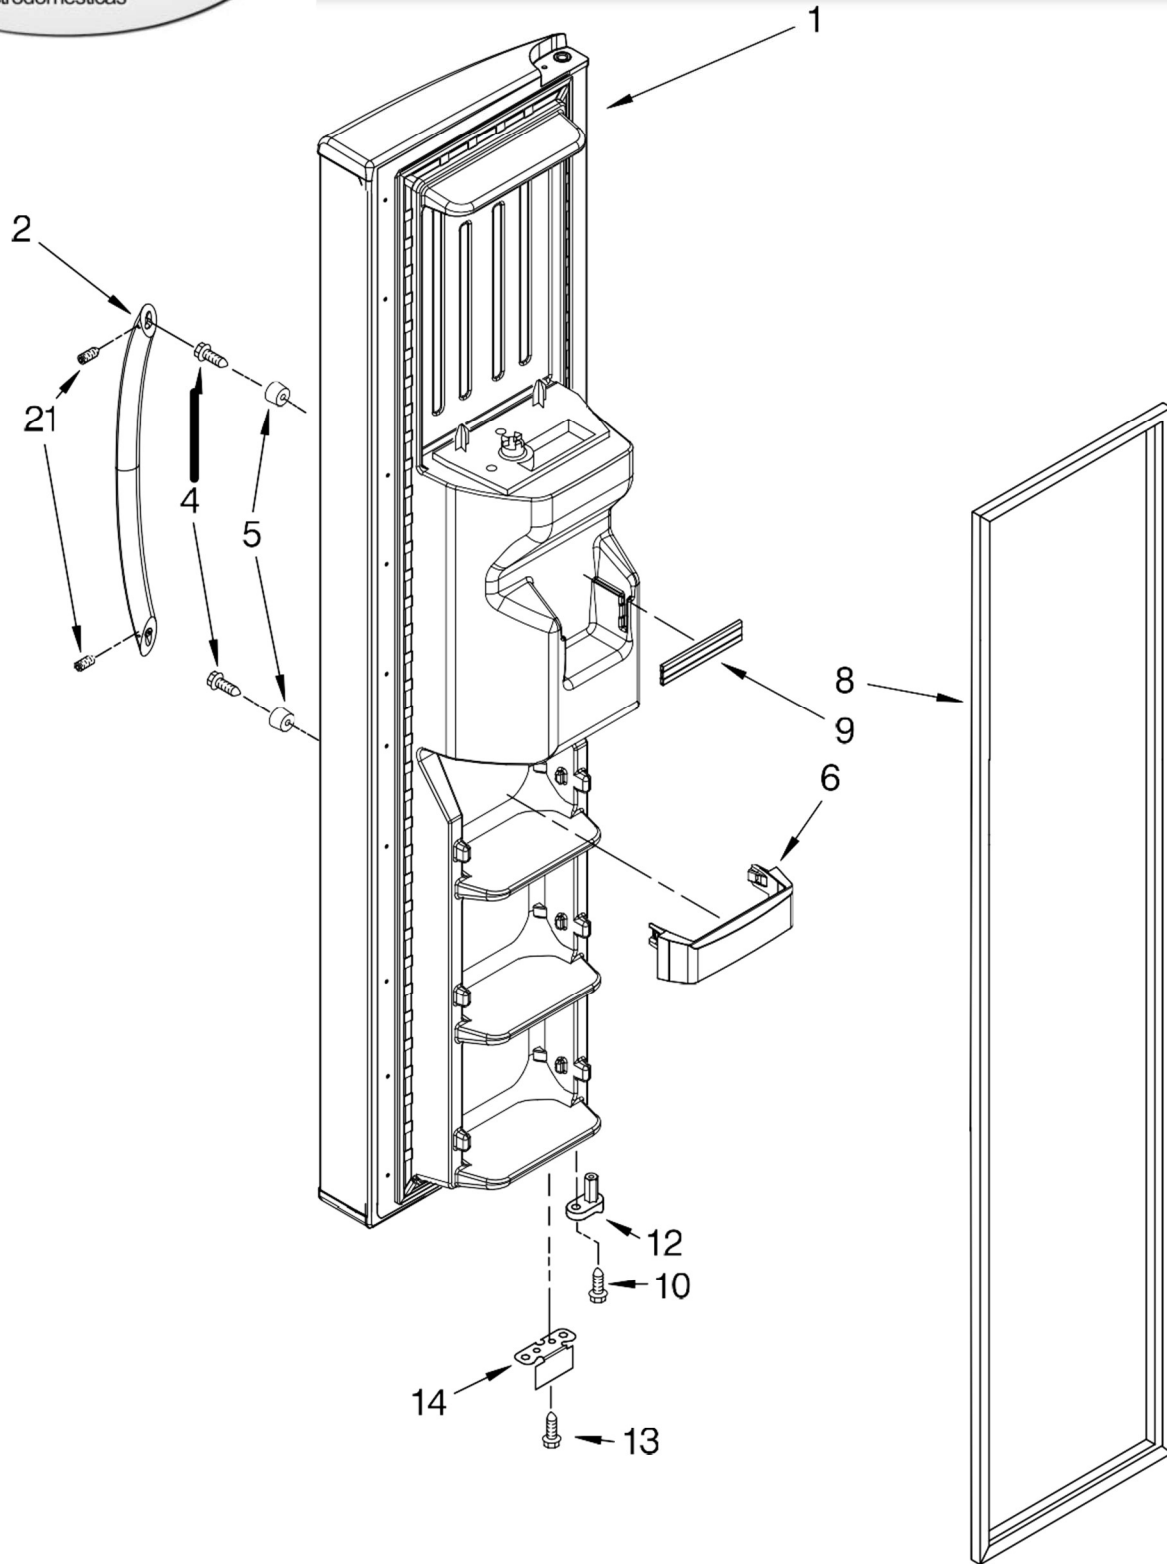

Distribuidor Autorizado

SurteRápido.com

Venta de Refacciones
Electrodomesticas

REFRIGERADOR 7GS2SHEXPQ03

Illus. No.	Part No.	DESCRIPTION
1		Refrigerator Door (Includes Item #8)
	2317488W	White
	2317488LB	Stainless-VCM
2	2255420	Door Compartment
3	2255421	Dairy Door
4	2156022	Trivet, Shelf
5	488208	Screw
6	2304952K	Door Bin (3)
8		Door Gasket, Magnetic
	2221300	Mist Beige
	2221311	Black
9		Handle
	2254603W	White
	2254604S	Stainless
10	3400012	Screw
11	2219698	Stud
12	2220214	Nameplate
14	2182178	Door Closer, Upper Cam
15	489420	Screw
16		Bracket, Door Stop
	2200082	Chrome
	2200082B	Black
18	2255422	Frame, Can Rack
19	2255423	Floor, Can Rack
20	8533918	Screw
21	2255424	Air Diffuser Asm

FOR ORDERING INFORMATION REFER TO PARTS PRICE LIST

REFRIGERADOR 7GS2SHEXPQ03