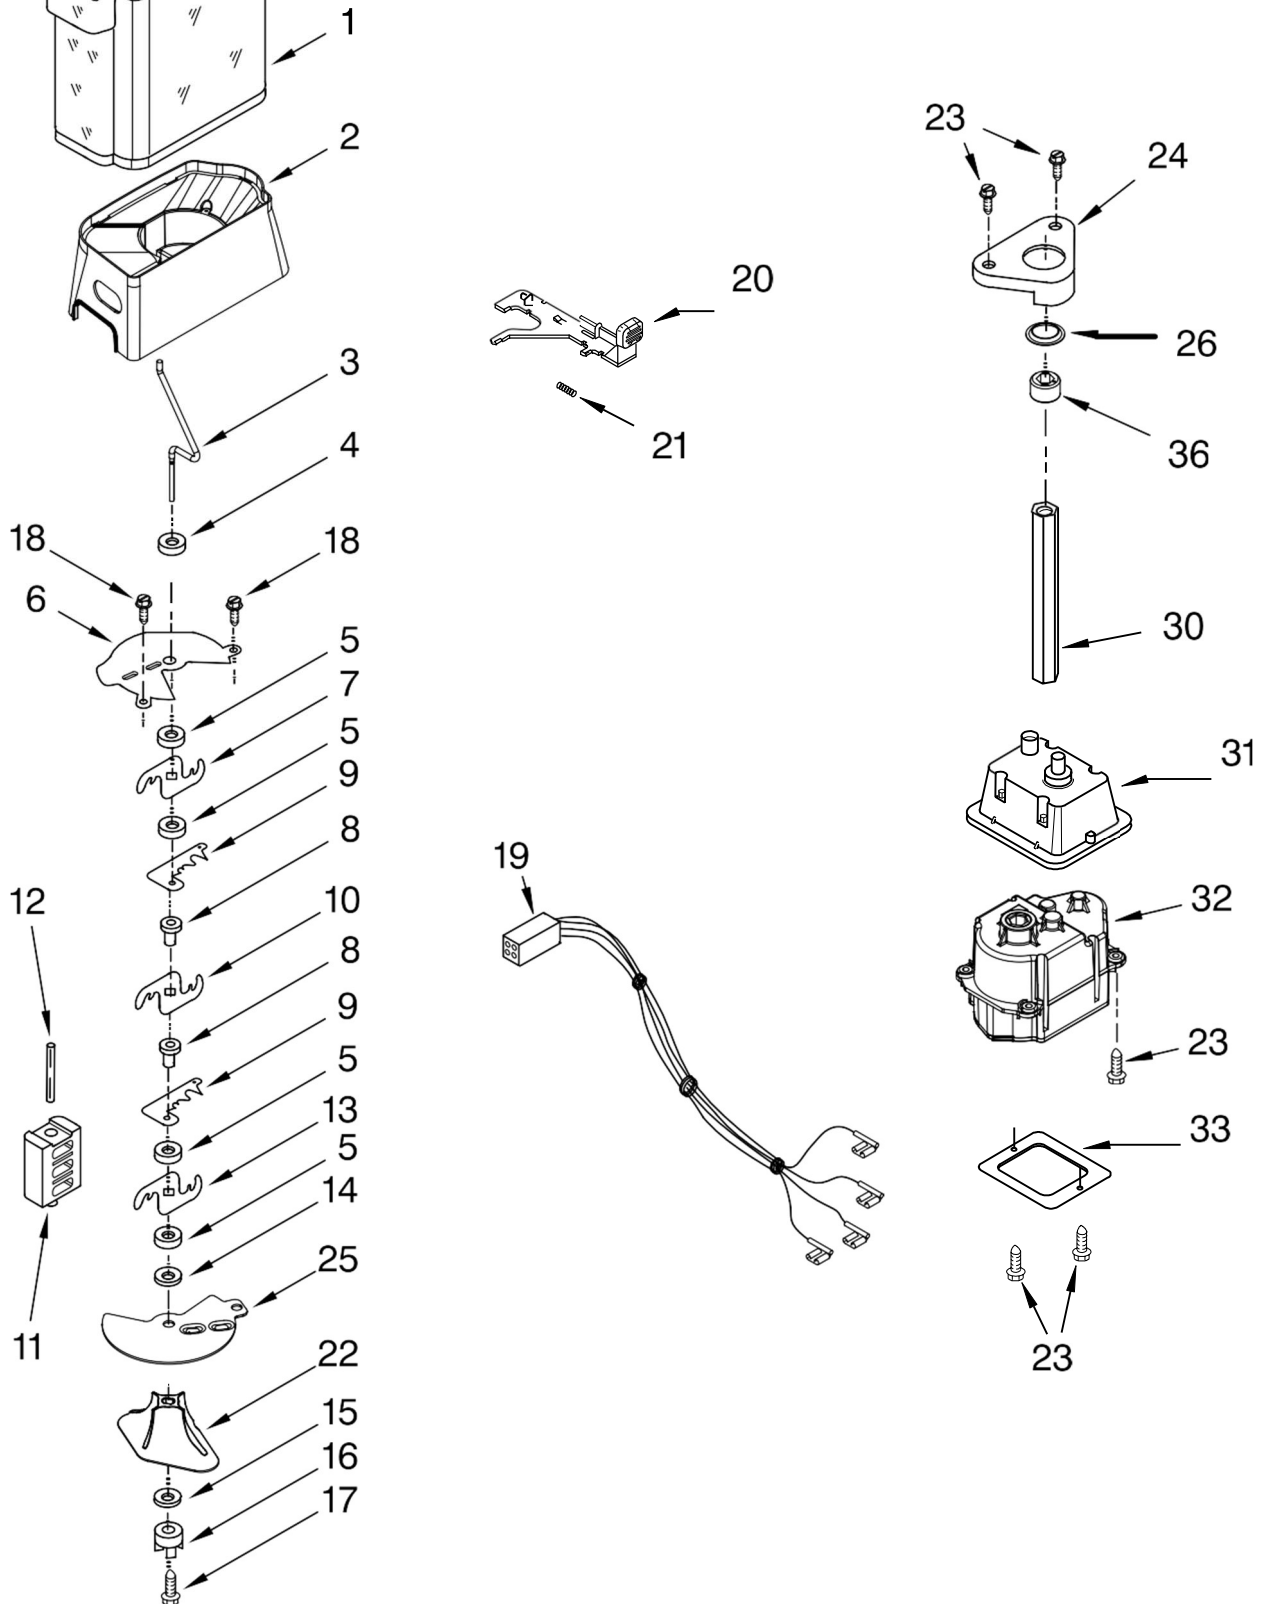

FOR ORDERING INFORMATION REFER TO PARTS PRICE LIST

REFRIGERADOR 7GS2SHEXPQ03

FOR ORDERING INFORMATION REFER TO PARTS PRICE LIST

REFRIGERADOR 7GS2SHEXPQ03

Illus. No.	Part No.	DESCRIPTION
1		Liner (Not A Seviceable Part)
2	2167012	Shroud, Light
7		Track, Basket-Dual
	2301291	Right
	2301292	Left
9	2211743K	Shelf, Slide Out
10	2301192	Basket, Tall
12	2195904K	Basket Front
13		Shelf Track
	2301289	Right Side
	2301290	Left Side
14	2212343K	Shelf
15	2301193	Basket, Slope
16	W10004810	Screw
17	842534	Clip, Air Duct
19	2198587	Cover, Emitter
22	2198635	Spring
23	2198634	Pin
25	1115373	Switch, Rocker Arm
26	2220398	P.C. Board Emitter
27	2255589	Cover, Ice Maker
28	2212321	Slide, Ice Maker
29	489478	Screw
30	489214	Screw
33	2255743	Light Bulb
34	8281185	Screw
35	2198633	Flipper
36	2255558	Cover, Receiver
37	2255562	Slide, Ice Maker Shut Off
38	2255114	P.C. Board, Receiver
39	2198643	Lens
41	2212376	Light Lens
42	2198641	Bracket, Ice Maker Cover
43	2155597	Socket, Light
45		Ladder
	2320027	Left Side
	2320028	Right Side
46	2219878	Shield, Wiring

REFRIGERADOR 7GS2SHEXPQ03

FOR ORDERING INFORMATION REFER TO PARTS PRICE LIST

REFRIGERADOR 7GS2SHEXPQ03

Illus. No.	Part No.	DESCRIPTION
1	2317255	Ice Bin
2	2317246	Crusher Bin
3	2317247	Auger
4	2258220	Washer
5	1119007	Spacer, Flat (4)
6	2317248	Cover, Crusher
7	2257024	Blade, Rotary
8	1119005	Spacer, Step
9	2257020	Blade, Fixed
10	2257023	Blade, Rotary
11	2317239	Block, Blade
12	489229	Roll Pin
13	2257022	Blade, Rotary
14	489235	Washer, Plain
15	2198661	Washer, Coupling
16	2188918	Coupling
17	8281164	Screw
18	3400065	Screw
19	2187725	Wire Harness, IDI Motor
20	2317260	Latch, Bin
21	2198608	Spring, Latch
22	2317243	Wiper
23	8281163	Screw
24	2188919	Holder
25	2317250	Divider Chamber
26	2198628	Seal
30	2188916	Drive Shaft
31	2256154	Enclosure, Motor
32	2315547	Dispenser, Motor
33	2212305	Cover
36	2315559	Sleeve, Coupling
100	2317261	Ice Container (Complete)