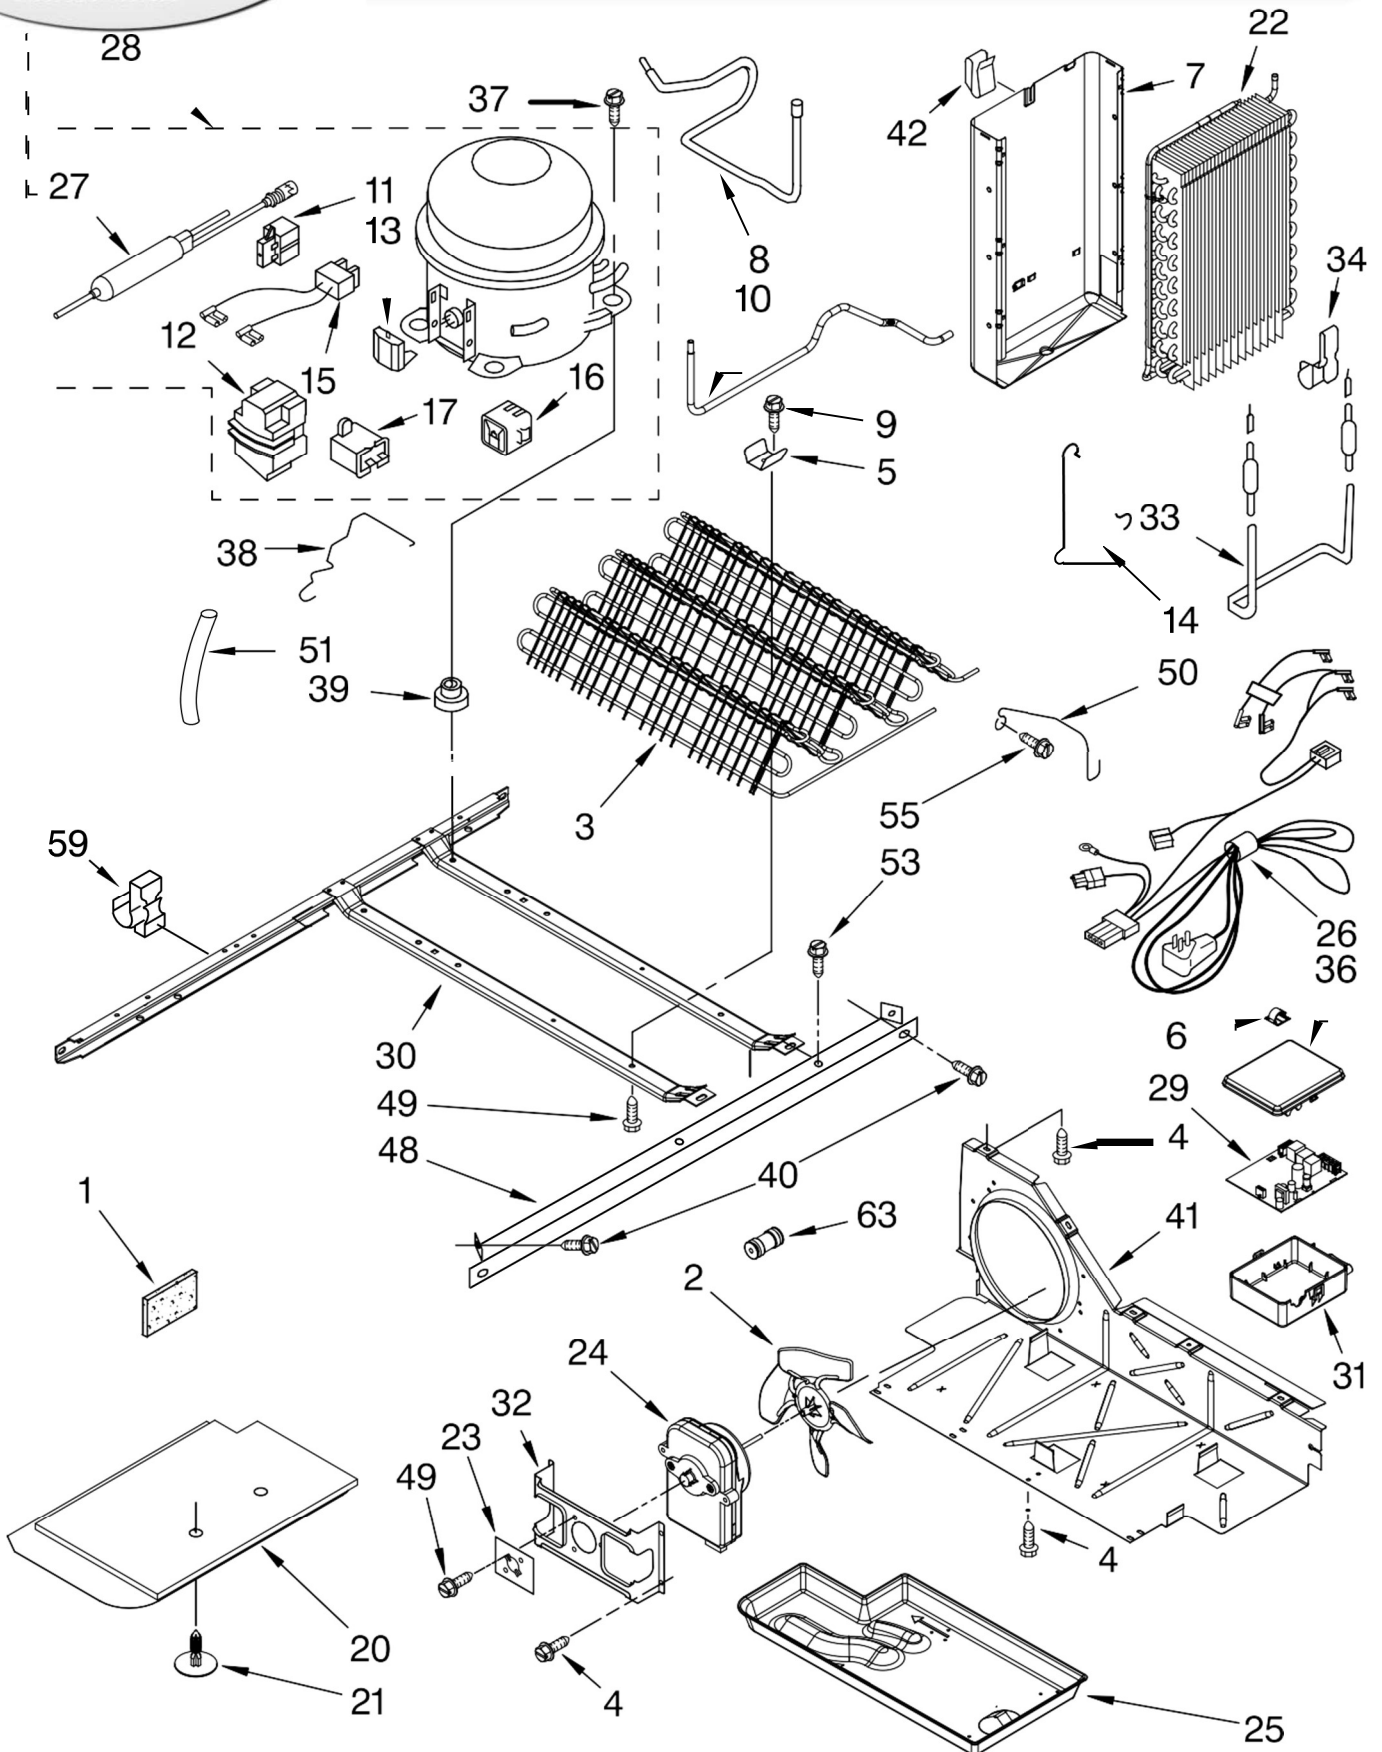

REFRIGERADOR 7GS2SHEXPQ03

REFRIGERADOR 7GS2SHEXPQ03

Illus. No.	Part No.	DESCRIPTION
1	2169104	Insulation, Sound
2	2225834	Fan, Blade
3	W10121484	Condenser Assembly
4	489464	Screw
5	2216914	Clip, Condenser
6	1115374	Clip, Wiring
7	2217195	Heat Shield And Drain Pan
8	2205764	Tube Suction
9	8281232	Screw
10	2261599	Tube, Condenser to Heat Loop
11	2183454	Relay (Service Only)
12	4387731	Cover (Service Only)
13	2187145	Overload (Service Only)
14	2161324	Clip, Defrost Heater
15	4387765	Wire, Capacitor (Service Only)
16	2304884	Start-Device, Combination (Start Relay and Overload for Production Compressor Only)
17	2169373	Capacitor Production
	1118576	Service
20	2304898	Unit Cover, Bottom

Illus. No.	Part No.	DESCRIPTION
21	489396	Clip
22	2188822	Evaporator
23	2216997	Bracket, Insert
24	2188729	Motor, Fan
25	1105523	Tray, Evaporator
26	2187740	Harness, Unit
27		Drier
	2319825	Production
	2317845	Service
28	W10120459	Compressor (Includes Items 11, 12, 13, 15, 17, 27 & 39)
29	2304095	Electronic Control
30	2304903	Frame, Unit Mounting
31	2255623	Control Box
32	2181929	Bracket, Fan Motor
33	2188174	Heater, Defrost
34	2304287	Clip
36	2255624	Cover
37	489373	Screw
38	2223314	Clip, Retaining
39		Grommet (4)
	1100826	Production
	4387558	Service
40	489340	Screw
41	2196202	Air Baffle
42	2155547	Clip, Heat
48	2149718	Unit Mounting Rail
49	8281160	Screw
50	2186496	Guard, Fan

Illus. No.	Part No.	DESCRIPTION
51	2161302	Sleeve
53	489427	Screw
55	489478	Screw
59	2261316	Clip, Wire & Tube
63	2209709	Connector, Water Tube

Following Parts Not Illustrated and Optional Parts Not Included

978025	Valve, Access (1/4")
978026	Valve, Access (5/16")
978027	Valve, Access (3/8")
978028	Valve, Access (1/2")
978029	Valve, Access (5/8")
978030	Valve, Access (3/4")
876764	Valve, Access (3/16")

REFRIGERANT CHARGE

5.0 oz.
(R-134)