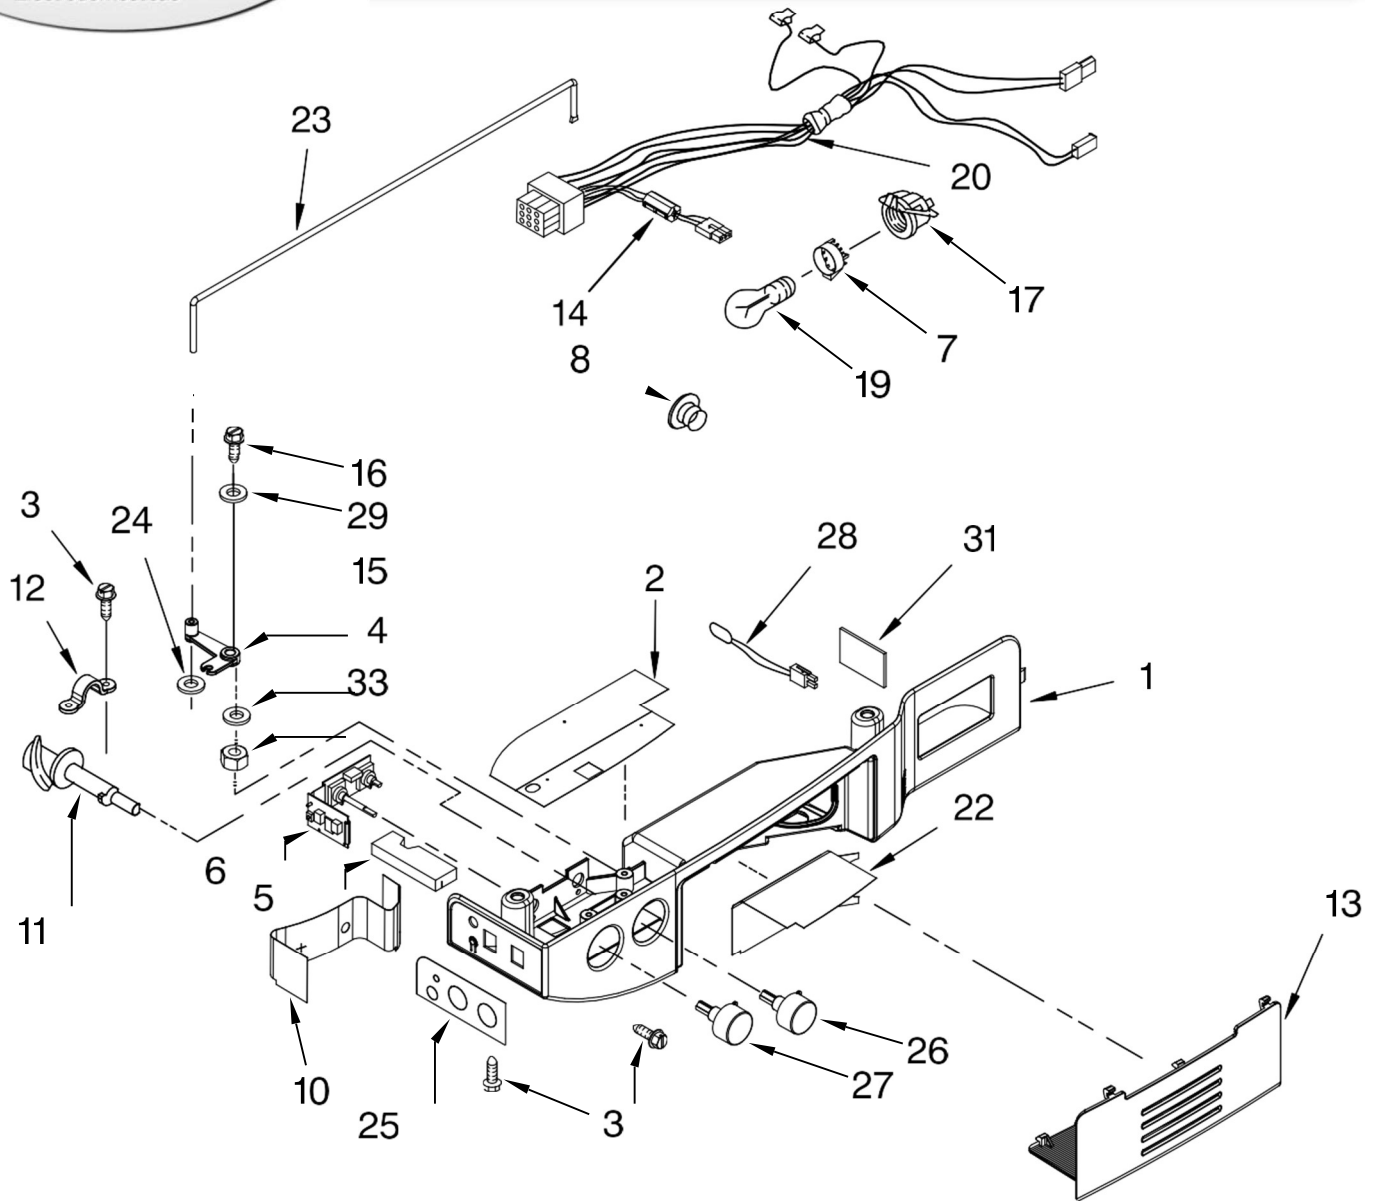

REFRIGERADOR 7GS2SHEXPQ03

Illus. No.	Part No.	DESCRIPTION	Illus. No.	Part No.	DESCRIPTION	Illus. No.	Part No.	DESCRIPTION
1	2255222	Control Box	11	2255226	Cam Assembly	24	489285	Fastener, Push-On
2	2261773	Shield	12	2255413	Bearing Body	25	2255611	Escutcheon, Control Box
3	3196537	Screw (4)	13	2255225	Light Lens	26	2255232	Knob, RC
4	3400972	Washer	14	2308165	Ferrite Bead	27	2255992	Knob, FC
5	2188928	Foam, Shield	15	2255227	Pivot Arm	28	2188819	Thermistor
6	2304103	Electronic Control	16	627068	Screw	29	489203	Spring Washer
7	2169193	Shroud, Light	17	2162085	Light Socket	31	2261265	Air Seal, Thermistor
8	940014	Hole Plug	19	2255743	Light Bulb	33	3400971	Nut, Hex
10	2305538	Shield, Electrical	20	2187965	Control Box Harness			
			22	2255666	Shield, Heat			
			23	2255228	Connecting Rod			

FOR ORDERING INFORMATION REFER TO PARTS PRICE LIST