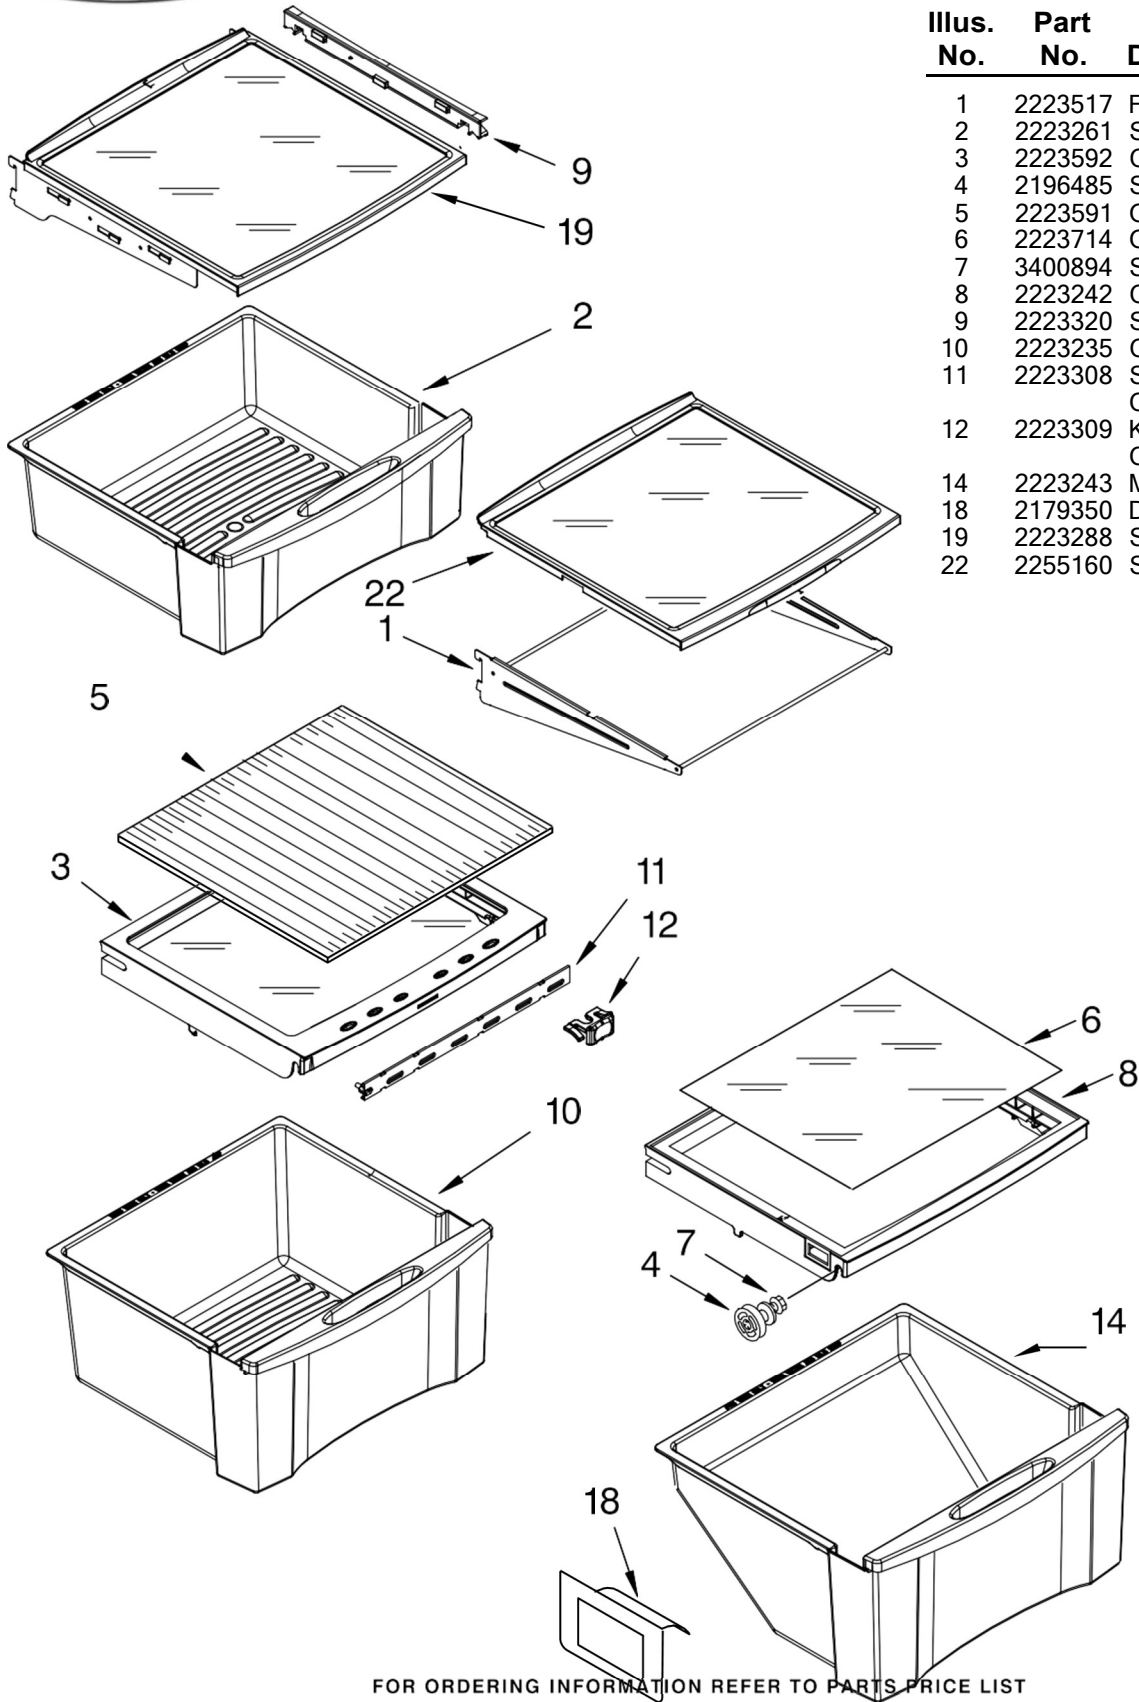

Illus. No.	Part No.	DESCRIPTION
25	489348	Clamp, Service Cord
26	489084	Screw
27	2155311	Door Closer, Lower Cam (2)
28	489483	Screw
29	489500	Screw
30		Cap, Water Filter
	2186494W	White
	2186494B	Black
31		Cabinet (Not A Serviceable Part)
32	8281227	Screw
33	2186489	Block, Housing Support
36	2304708	Tube, Filter Outlet
37	2319867	Tube, Filter Inlet

REFRIGERADOR 7GS2SHEXPQ03

Illus. No.	Part No.	DESCRIPTION
1		Liner (Not A Serviceable Part)
2	2194744	Escutcheon, Meat Pan Control
3	2182757	Slide Meat Pan Control
4	2257741	Louver
5	1118894	Switch, Rocker Arm
6	2261601	Door Control Asm
7	2256035	Bracket, Dual Crisper
8	2311637	Wire Harness, Dual Crisper
9	2206270	Shelf Ladder
10	489478	Screw
11	W10004810	Screw
12	2205813	Strap
15	2209753	Air Diffuser Assembly
16	2169193	Shroud, Light
18	2162085	Socket
19	2256126	Reservoir
20	2255743	Light Bulb
21	2209769	Light Lens
22	488280	Screw

FOR ORDERING INFORMATION REFER TO PARTS PRICE LIST

REFRIGERADOR 7GS2SHEXPQ03

Illus. No.	Part No.	DESCRIPTION
1	2223517	Frame Assembly
2	2223261	Snack Bin Asm
3	2223592	Cover, Crisper
4	2196485	Stud Assembly
5	2223591	Glass, Cover
6	2223714	Glass, Cover
7	3400894	Screw
8	2223242	Cover, Meat Pan
9	2223320	Slide, Pan
10	2223235	Crisper Pan Asm
11	2223308	Slide, Humidity Control
12	2223309	Knob, Humidity Control
14	2223243	Meat Pan Asm
18	2179350	Deflector
19	2223288	Shelf Pan Assembly
22	2255160	Shelf, Slide Out