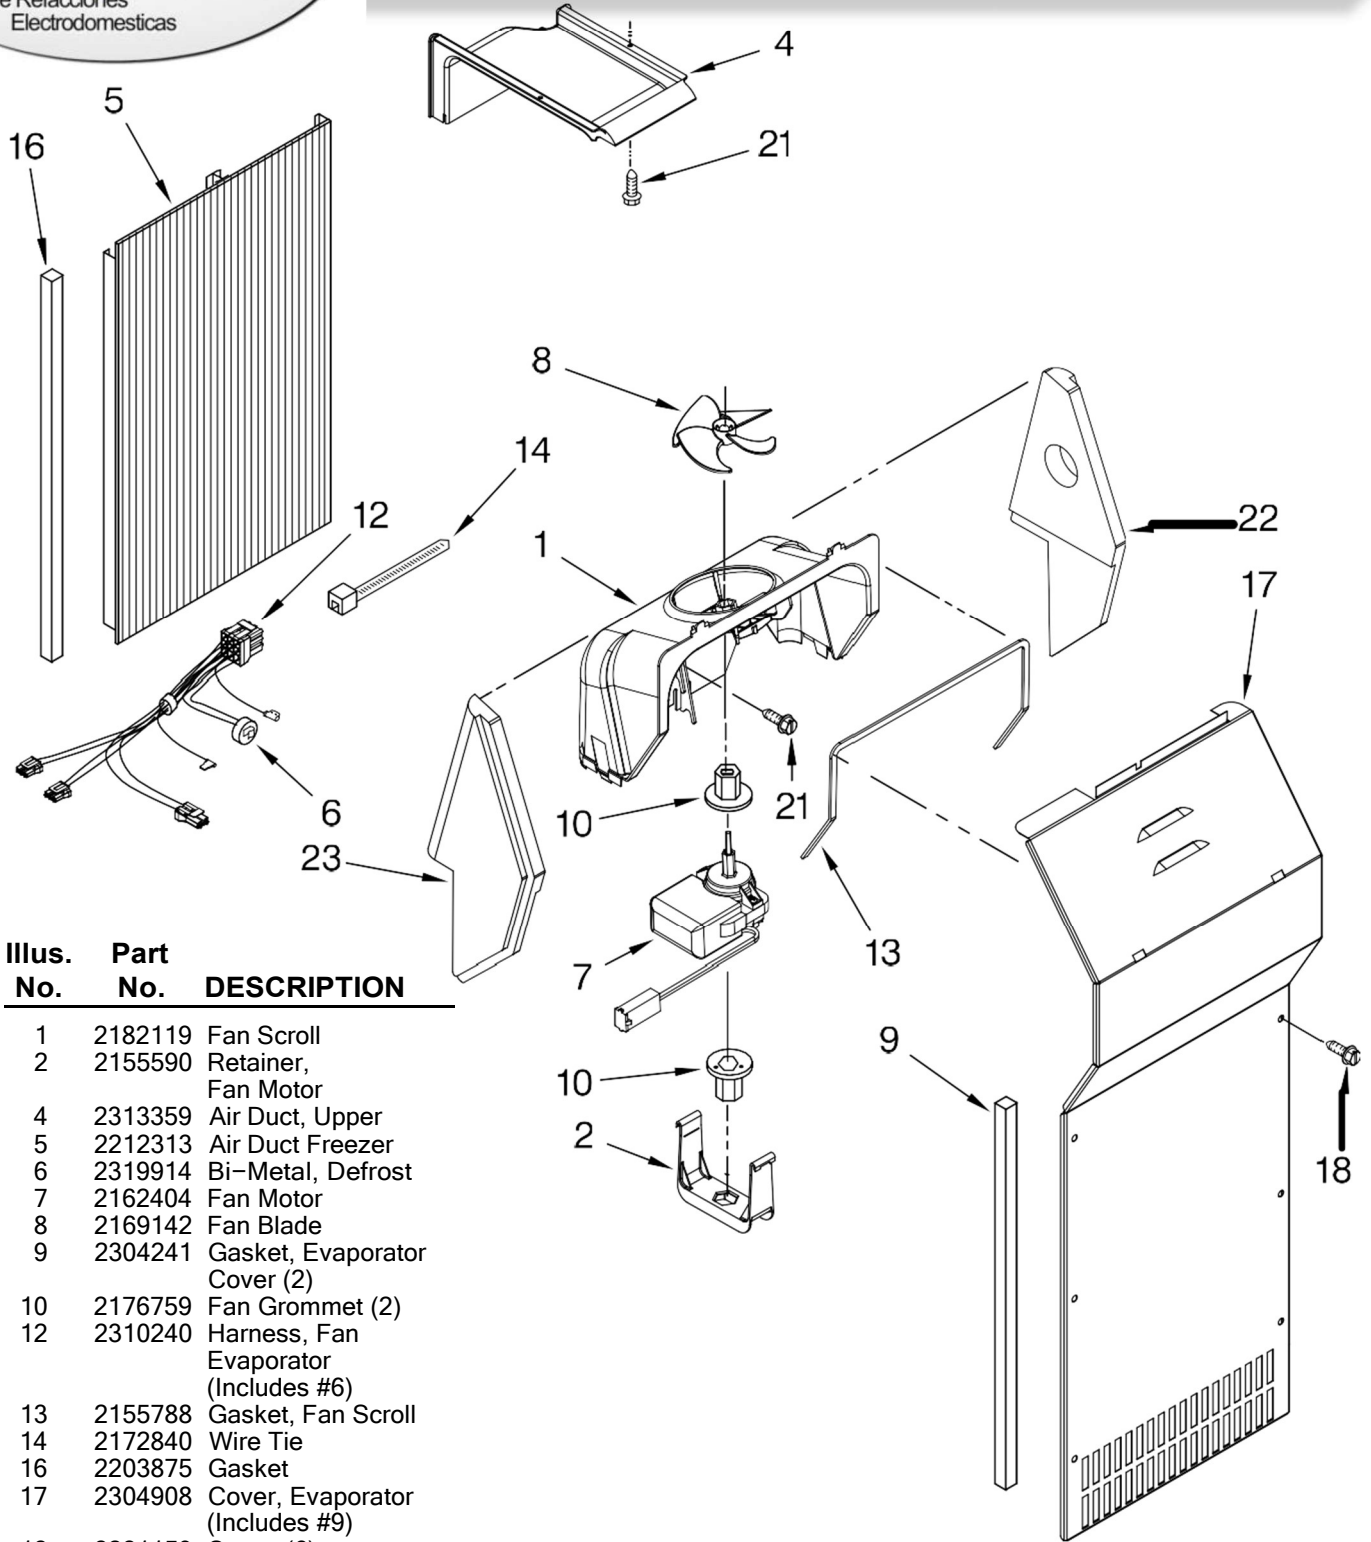

REFRIGERADOR 7GS2SHEXPQ03

Illus. No.	Part No.	DESCRIPTION
1	2182119	Fan Scroll
2	2155590	Retainer, Fan Motor
4	2313359	Air Duct, Upper
5	2212313	Air Duct Freezer
6	2319914	Bi-Metal, Defrost
7	2162404	Fan Motor
8	2169142	Fan Blade
9	2304241	Gasket, Evaporator Cover (2)
10	2176759	Fan Grommet (2)
12	2310240	Harness, Fan Evaporator (Includes #6)
13	2155788	Gasket, Fan Scroll
14	2172840	Wire Tie
16	2203875	Gasket
17	2304908	Cover, Evaporator (Includes #9)
18	8281159	Screw (6)
21	489478	Screw
22	2203595	Support, R.S
23	2203596	Support, L.S