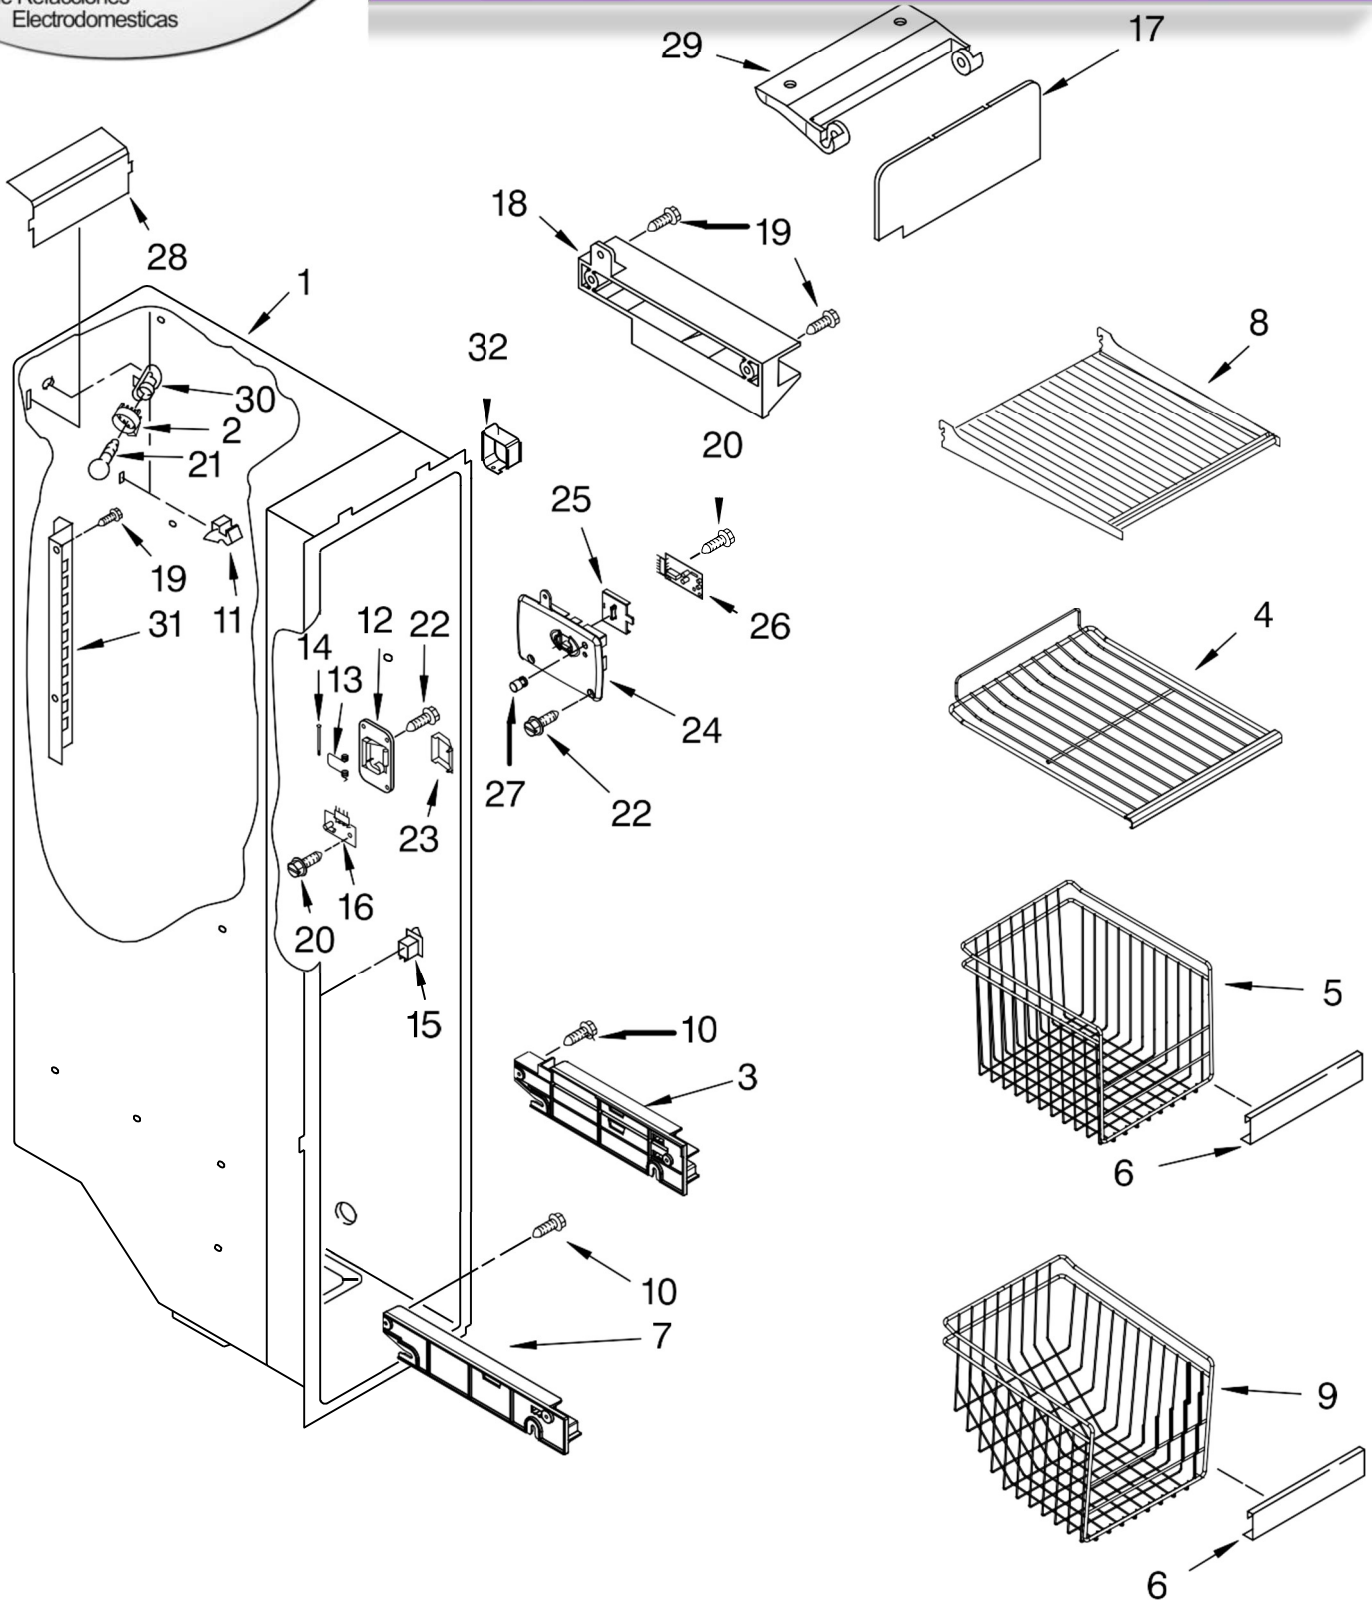

REFRIGERADOR 7GS2SHEXPQ04

FOR ORDERING INFORMATION REFER TO PARTS PRICE LIST

REFRIGERADOR 7GS2SHEXPQ04

Illus. No.	Part No.	DESCRIPTION
1		Liner (Not A Serviceable Part)
2	2167012	Shroud, Light
3		Track, Basket-Dual
	2301291	Right
	2301292	Left
4	2211743K	Shelf, Slide Out
5	2301192	Basket, Tall
6	2195904K	Basket Front
7		Shelf Track
	2301289	Right Side
	2301290	Left Side
8	2212343K	Shelf
9	2301193	Basket, Slope
10	W10004810	Screw
11	842534	Clip, Air Duct
12	2198587	Cover, Emitter
13	2198635	Spring
14	2198634	Pin
15	1115373	Switch, Rocker Arm
16	2220398	P.C. Board Emitter
17	W10180062	Cover, Ice Maker
18	2212321	Slide, Ice Maker
19	489478	Screw
20	489214	Screw
21	2255743	Light Bulb
22	8281185	Screw
23	2198633	Flipper
24	W10173569	Cover, Receiver
25	2315398	Slide, Ice Maker Shut Off
26	2255114	P.C. Board, Receiver
27	2198643	Lens
28	2212376	Light Lens
29	2198641	Bracket, Ice Maker Cover
30	2155597	Socket, Light
31		Ladder
	2212315	Left Side
	2212316	Right Side
32	2303234	Shield, Wiring