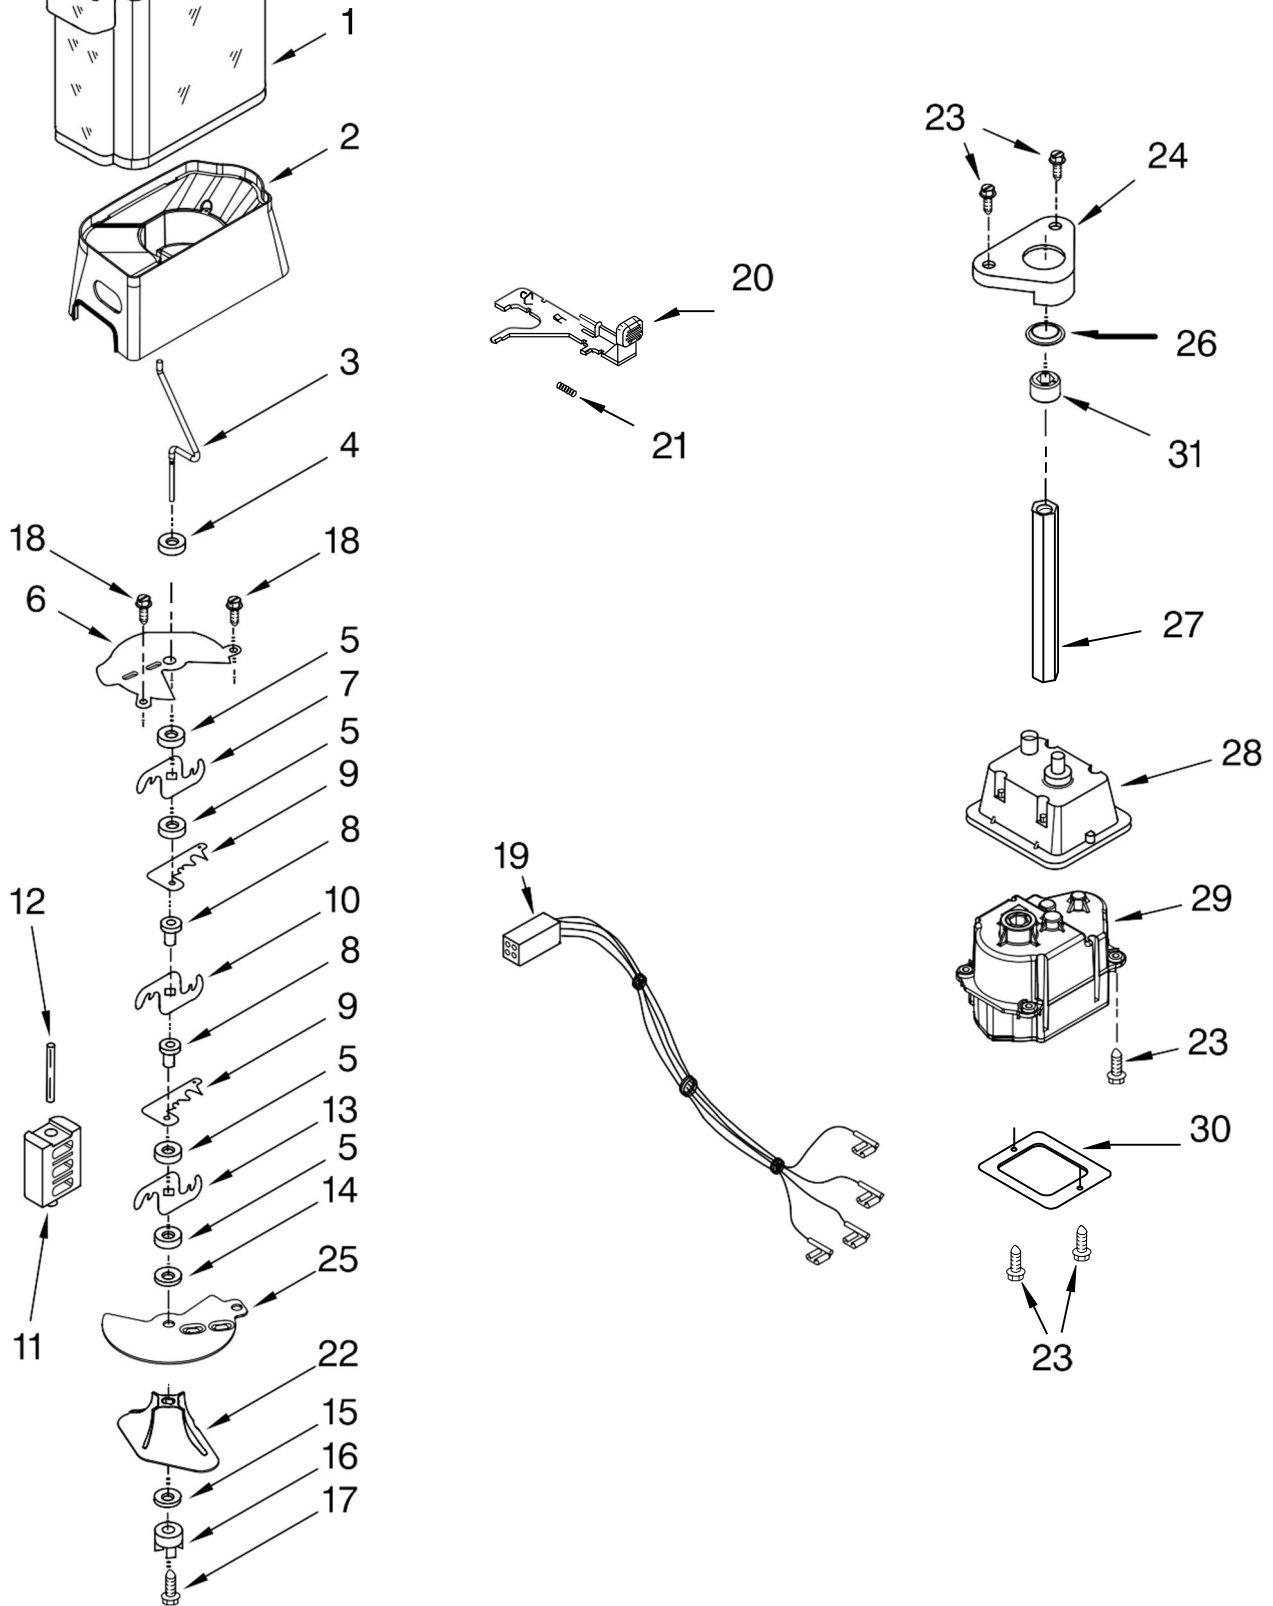

REFRIGERADOR 7GS2SHEXPQ04

FOR ORDERING INFORMATION REFER TO PARTS PRICE LIST

REFRIGERADOR 7GS2SHEXPQ04

Illus. No.	Part No.	DESCRIPTION
1		Liner (Not A Serviceable Part)
2	2167012	Shroud, Light
3		Track, Basket-Dual
	2301291	Right
	2301292	Left
4	2211743K	Shelf, Slide Out
5	2301192	Basket, Tall
6	2195904K	Basket Front
7		Shelf Track
	2301289	Right Side
	2301290	Left Side
8	2212343K	Shelf
9	2301193	Basket, Slope
10	W10004810	Screw
11	842534	Clip, Air Duct
12	2198587	Cover, Emitter
13	2198635	Spring
14	2198634	Pin
15	1115373	Switch, Rocker Arm
16	2220398	P.C. Board Emitter
17	W10180062	Cover, Ice Maker
18	2212321	Slide, Ice Maker
19	489478	Screw
20	489214	Screw
21	2255743	Light Bulb
22	8281185	Screw
23	2198633	Flipper
24	W10173569	Cover, Receiver
25	2315398	Slide, Ice Maker Shut Off
26	2255114	P.C. Board, Receiver
27	2198643	Lens
28	2212376	Light Lens
29	2198641	Bracket, Ice Maker Cover
30	2155597	Socket, Light
31		Ladder
	2212315	Left Side
	2212316	Right Side
32	2303234	Shield, Wiring

REFRIGERADOR 7GS2SHEXPQ04

FOR ORDERING INFORMATION REFER TO PARTS PRICE LIST

REFRIGERADOR 7GS2SHEXPQ04

Illus. No.	Part No.	DESCRIPTION
1	2317255	Ice Bin
2	2317246	Crusher Bin
3	2317247	Auger
4	2258220	Washer
5	1119007	Spacer, Flat (4)
6	2317248	Cover, Crusher
7	2257024	Blade, Rotary
8	1119005	Spacer, Step
9	2257020	Blade, Fixed
10	2257023	Blade, Rotary
11	2317239	Block, Blade
12	489229	Roll Pin
13	2257022	Blade, Rotary
14	489235	Washer, Plain
15	2198661	Washer, Coupling
16	2188918	Coupling
17	8281164	Screw
18	3400065	Screw
19	2187725	Wire Harness, IDI Motor
20	2317260	Latch, Bin
21	2198608	Spring, Latch
22	2317243	Wiper
23	8281163	Screw
24	2188919	Holder
25	2317250	Divider Chamber
26	2198628	Seal
27	2188916	Drive Shaft
28	2256154	Enclosure, Motor
29	2315547	Dispenser, Motor
30	2212305	Cover
31	2315559	Sleeve, Coupling
100	2317261	Ice Container (Complete)