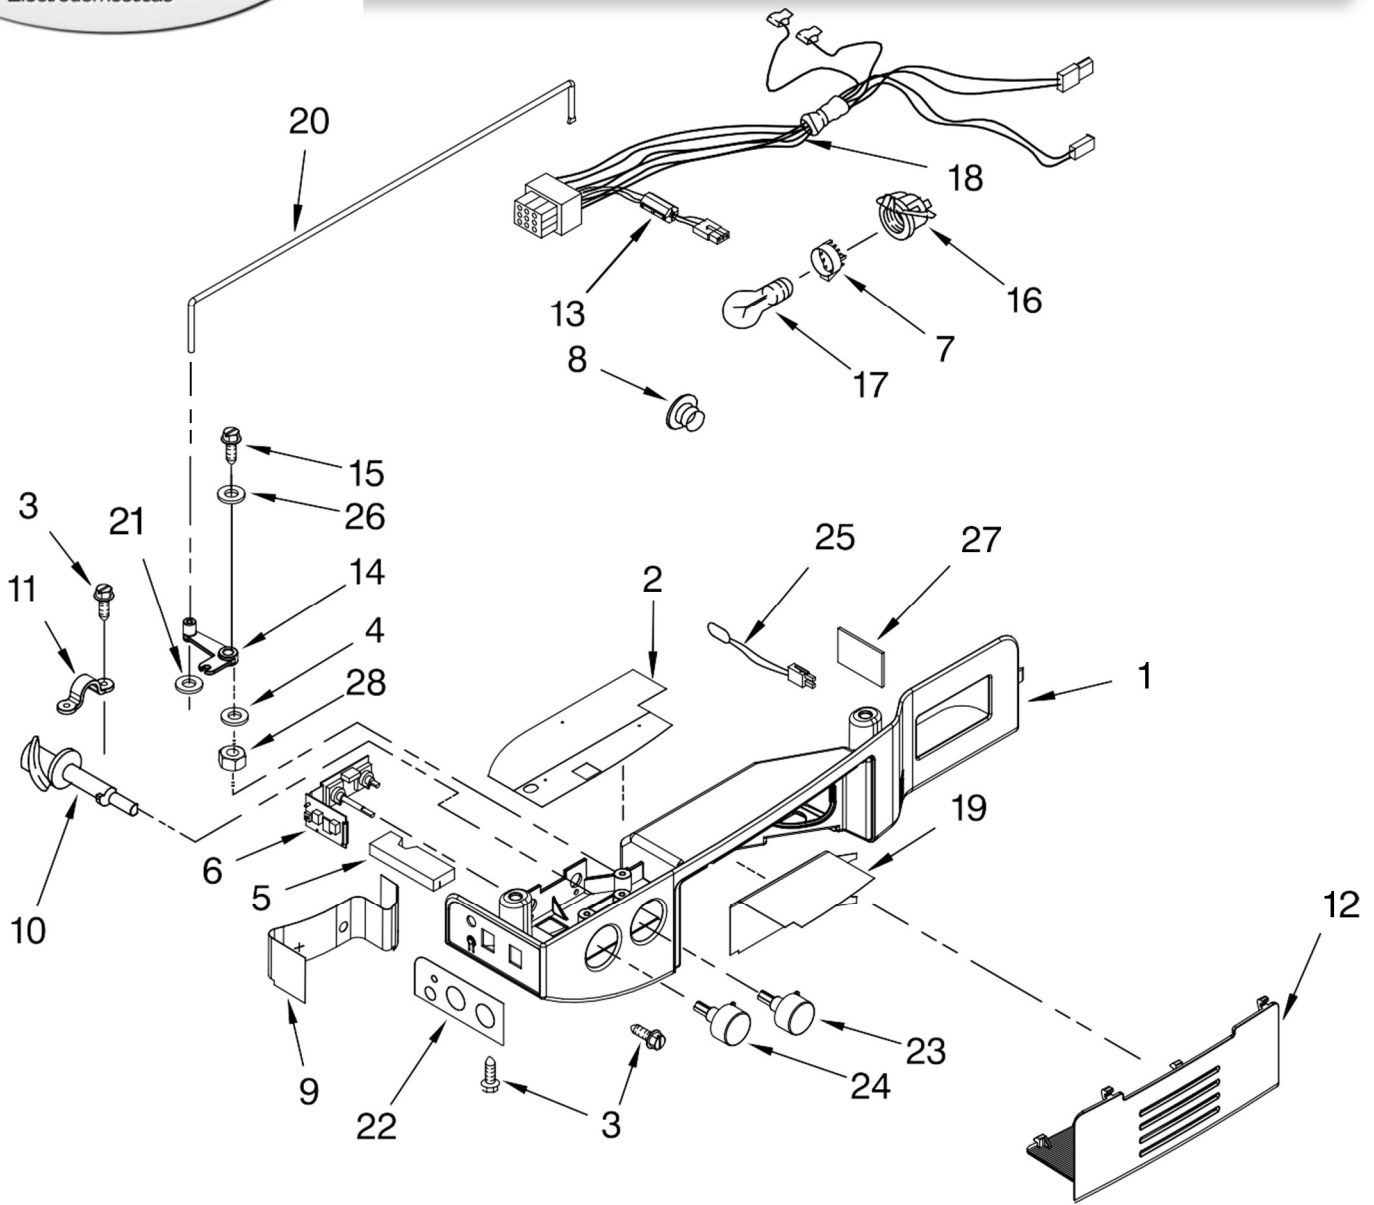

REFRIGERADOR 7GS2SHEXPQ04

Illus. No.	Part No.	DESCRIPTION	Illus. No.	Part No.	DESCRIPTION	Illus. No.	Part No.	DESCRIPTION
1	2255222	Control Box	12	2255225	Light Lens	20	2255228	Connecting Rod
2	2261773	Shield	13	2308165	Ferrite Bead	21	489285	Fastener, Push-On
3	3196537	Screw (4)	14	2255227	Pivot Arm	22	2255611	Escutcheon, Control Box
4	3400972	Washer	15	627068	Screw	23	2255232	Knob, RC
5	2188928	Foam, Shield	16	2162085	Light Socket	24	2255992	Knob, FC
6	2304103	Electronic Control	17	2255743	Light Bulb	25	2188819	Thermistor
7	2169193	Shroud, Light	18	2187965	Control Box Harness	26	489203	Spring Washer
8	940014	Hole Plug	19	2255666	Shield, Heat	27	2261265	Air Seal, Thermistor
9	2305538	Shield, Electrical				28	3400971	Nut, Hex
10	2255226	Cam Assembly						
11	2255413	Bearing Body						

FOR ORDERING INFORMATION REFER TO PARTS PRICE LIST