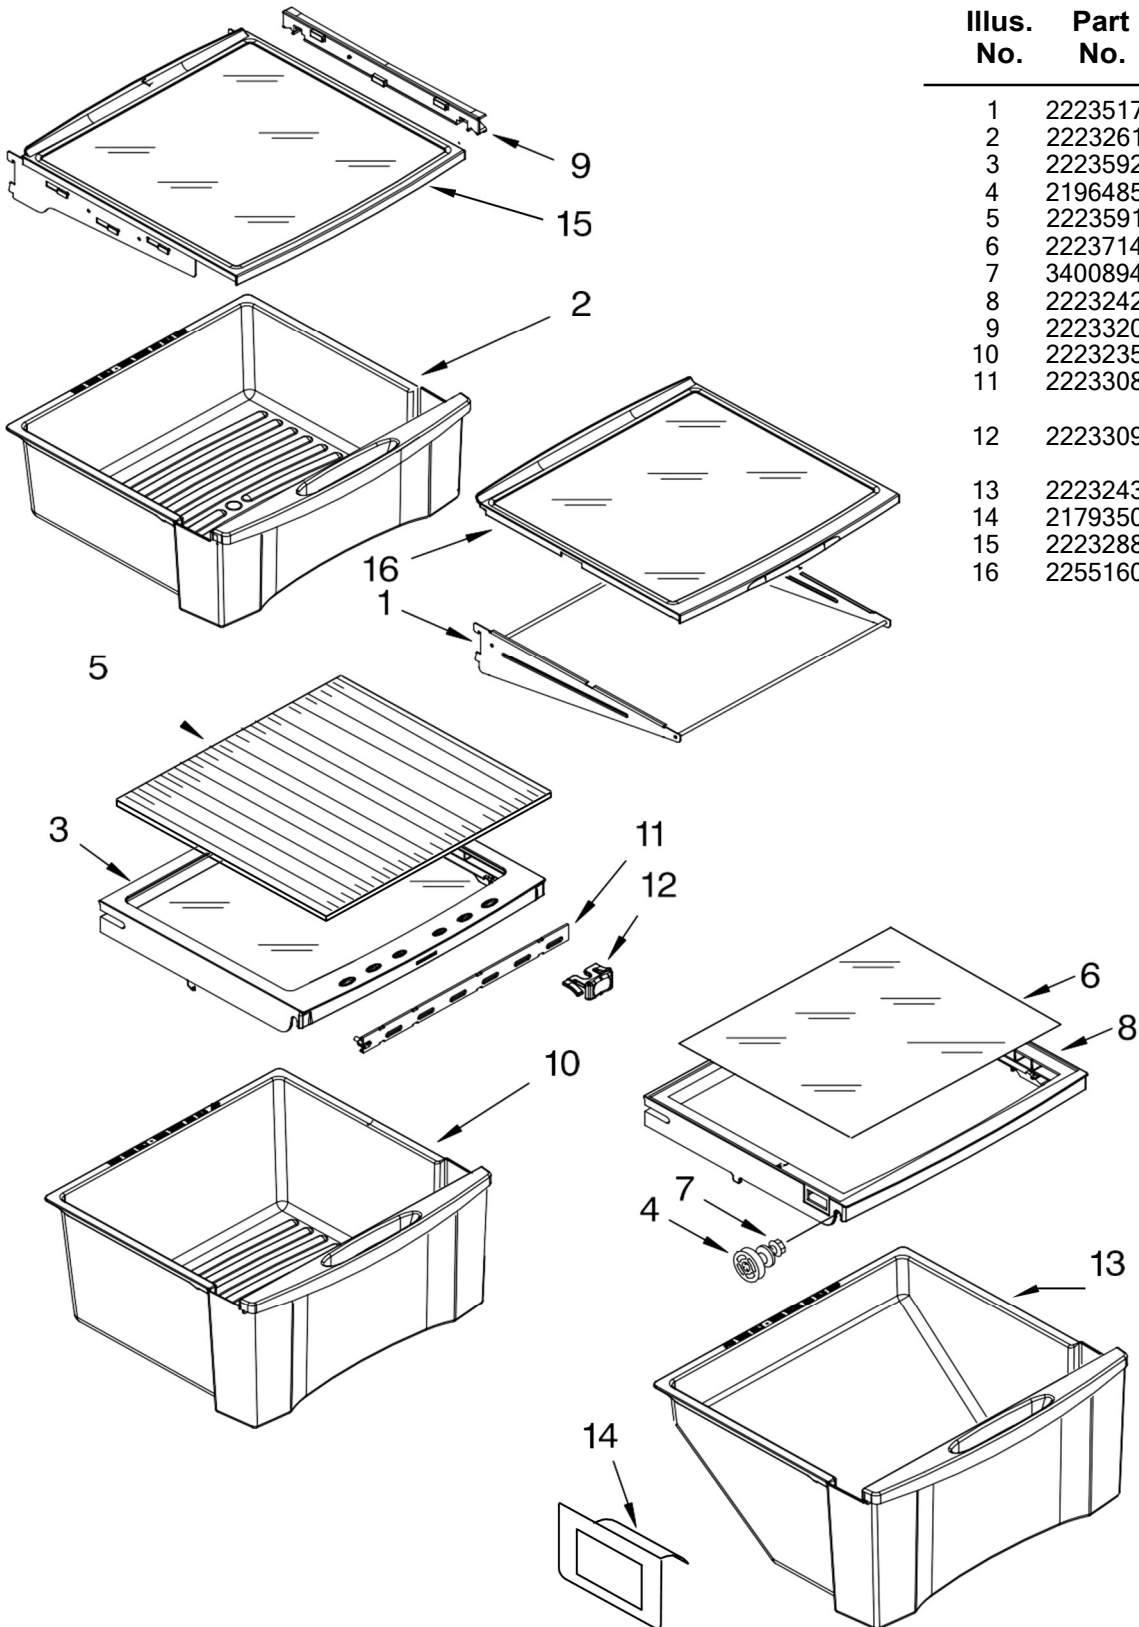

REFRIGERADOR 7GS2SHEXPQ04

Illus. No.	Part No.	DESCRIPTION
1	2223517	Frame Assembly
2	2223261	Snack Bin Asm
3	2223592	Cover, Crisper
4	2196485	Stud Assembly
5	2223591	Glass, Cover
6	2223714	Glass, Cover
7	3400894	Screw
8	2223242	Cover, Meat Pan
9	2223320	Slide, Pan
10	2223235	Crisper Pan Asm
11	2223308	Slide, Humidity Control
12	2223309	Knob, Humidity Control
13	2223243	Meat Pan Asm
14	2179350	Deflector
15	2223288	Shelf Pan Assembly
16	2255160	Shelf, Slide Out