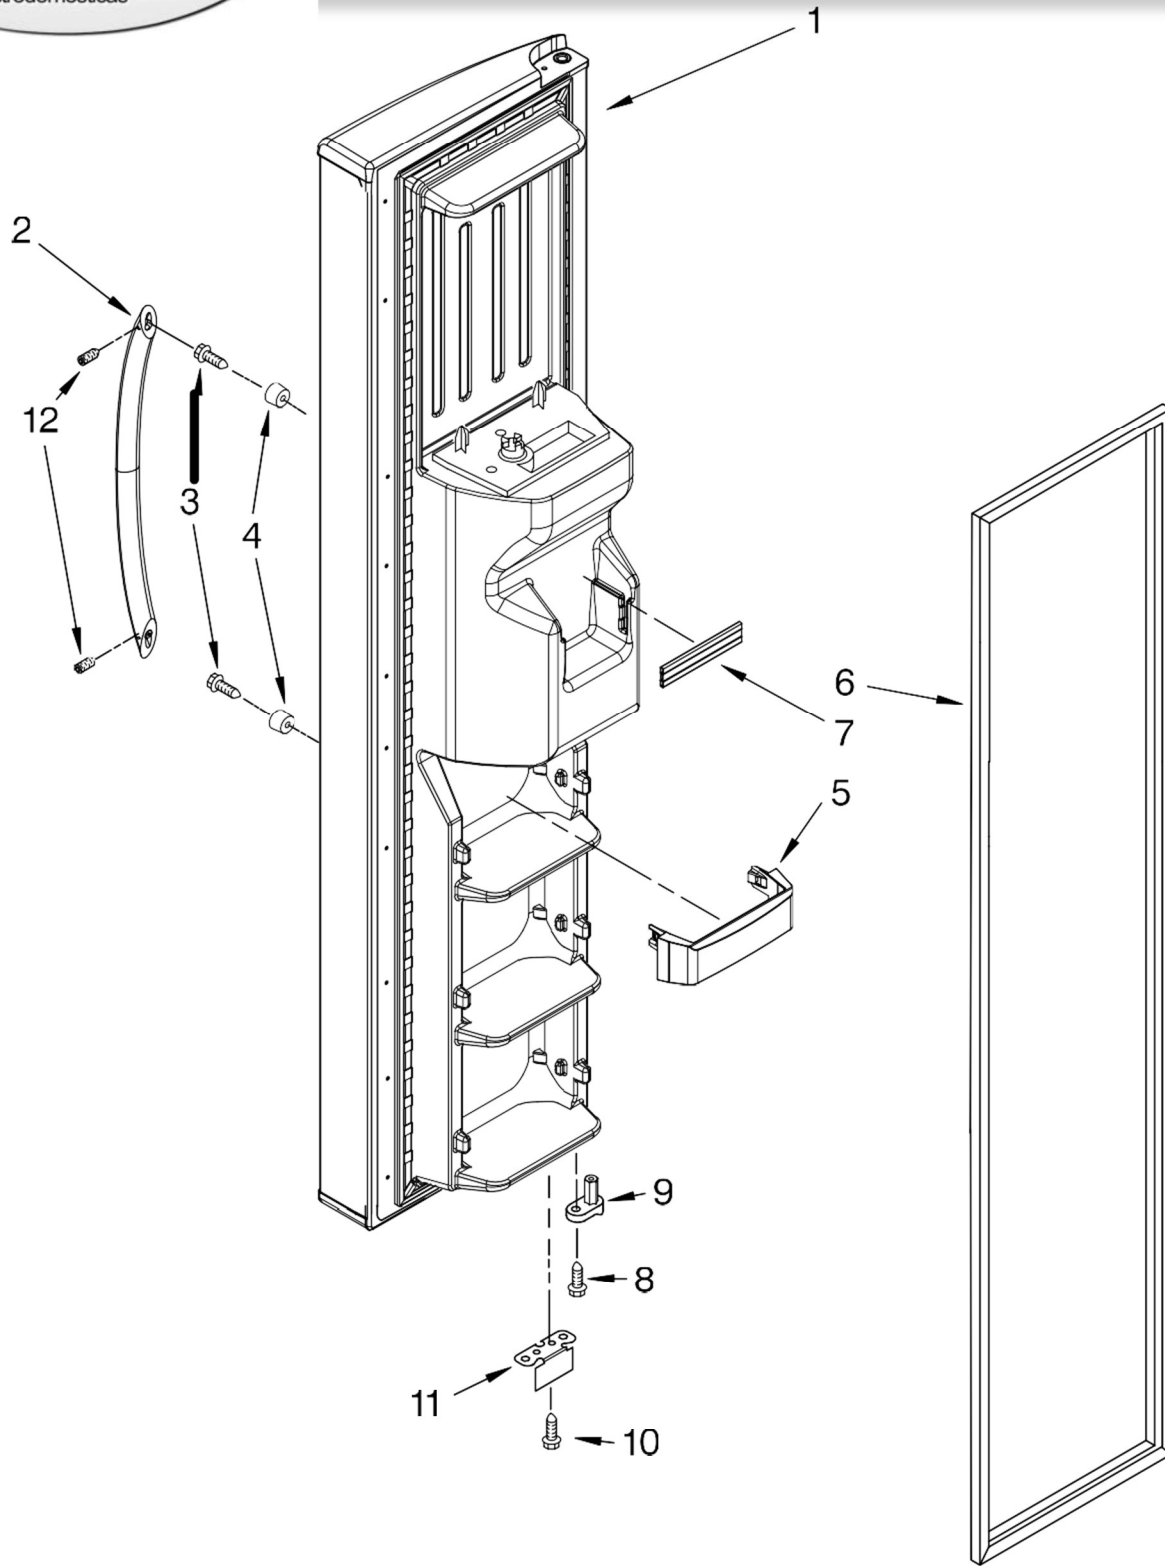

REFRIGERADOR 7GS2SHEXPQ04

FOR ORDERING INFORMATION REFER TO PARTS PRICE LIST

Distribuidor Autorizado

SurteRápido.com

Venta de Refacciones
Electrodomesticas

REFRIGERADOR 7GS2SHEXPQ04

Illus. No.	Part No.	DESCRIPTION
1		Freezer Door (Includes Item #6 And Dispenser Front Parts)
	2327709W	White
	2327709LB	Stainless-VCM
2		Handle
	2254603W	White
	2254604S	Stainless
3	488208	Screw
4	2219698	Stud
5	2156021K	Trivet, Shelf (3)
6		Door Gasket, Magnetic
	2221301	Mist Beige
	2221312	Black
7	2212375	Trim, Door Shelf
8	3400012	Screw
9	2182179	Door Closer, Upper Cam
10	489420	Screw
11		Bracket, Door Stop
	2200082	Chrome
	2200082B	Black
12	8533918	Screw

FOR ORDERING INFORMATION REFER TO PARTS PRICE LIST