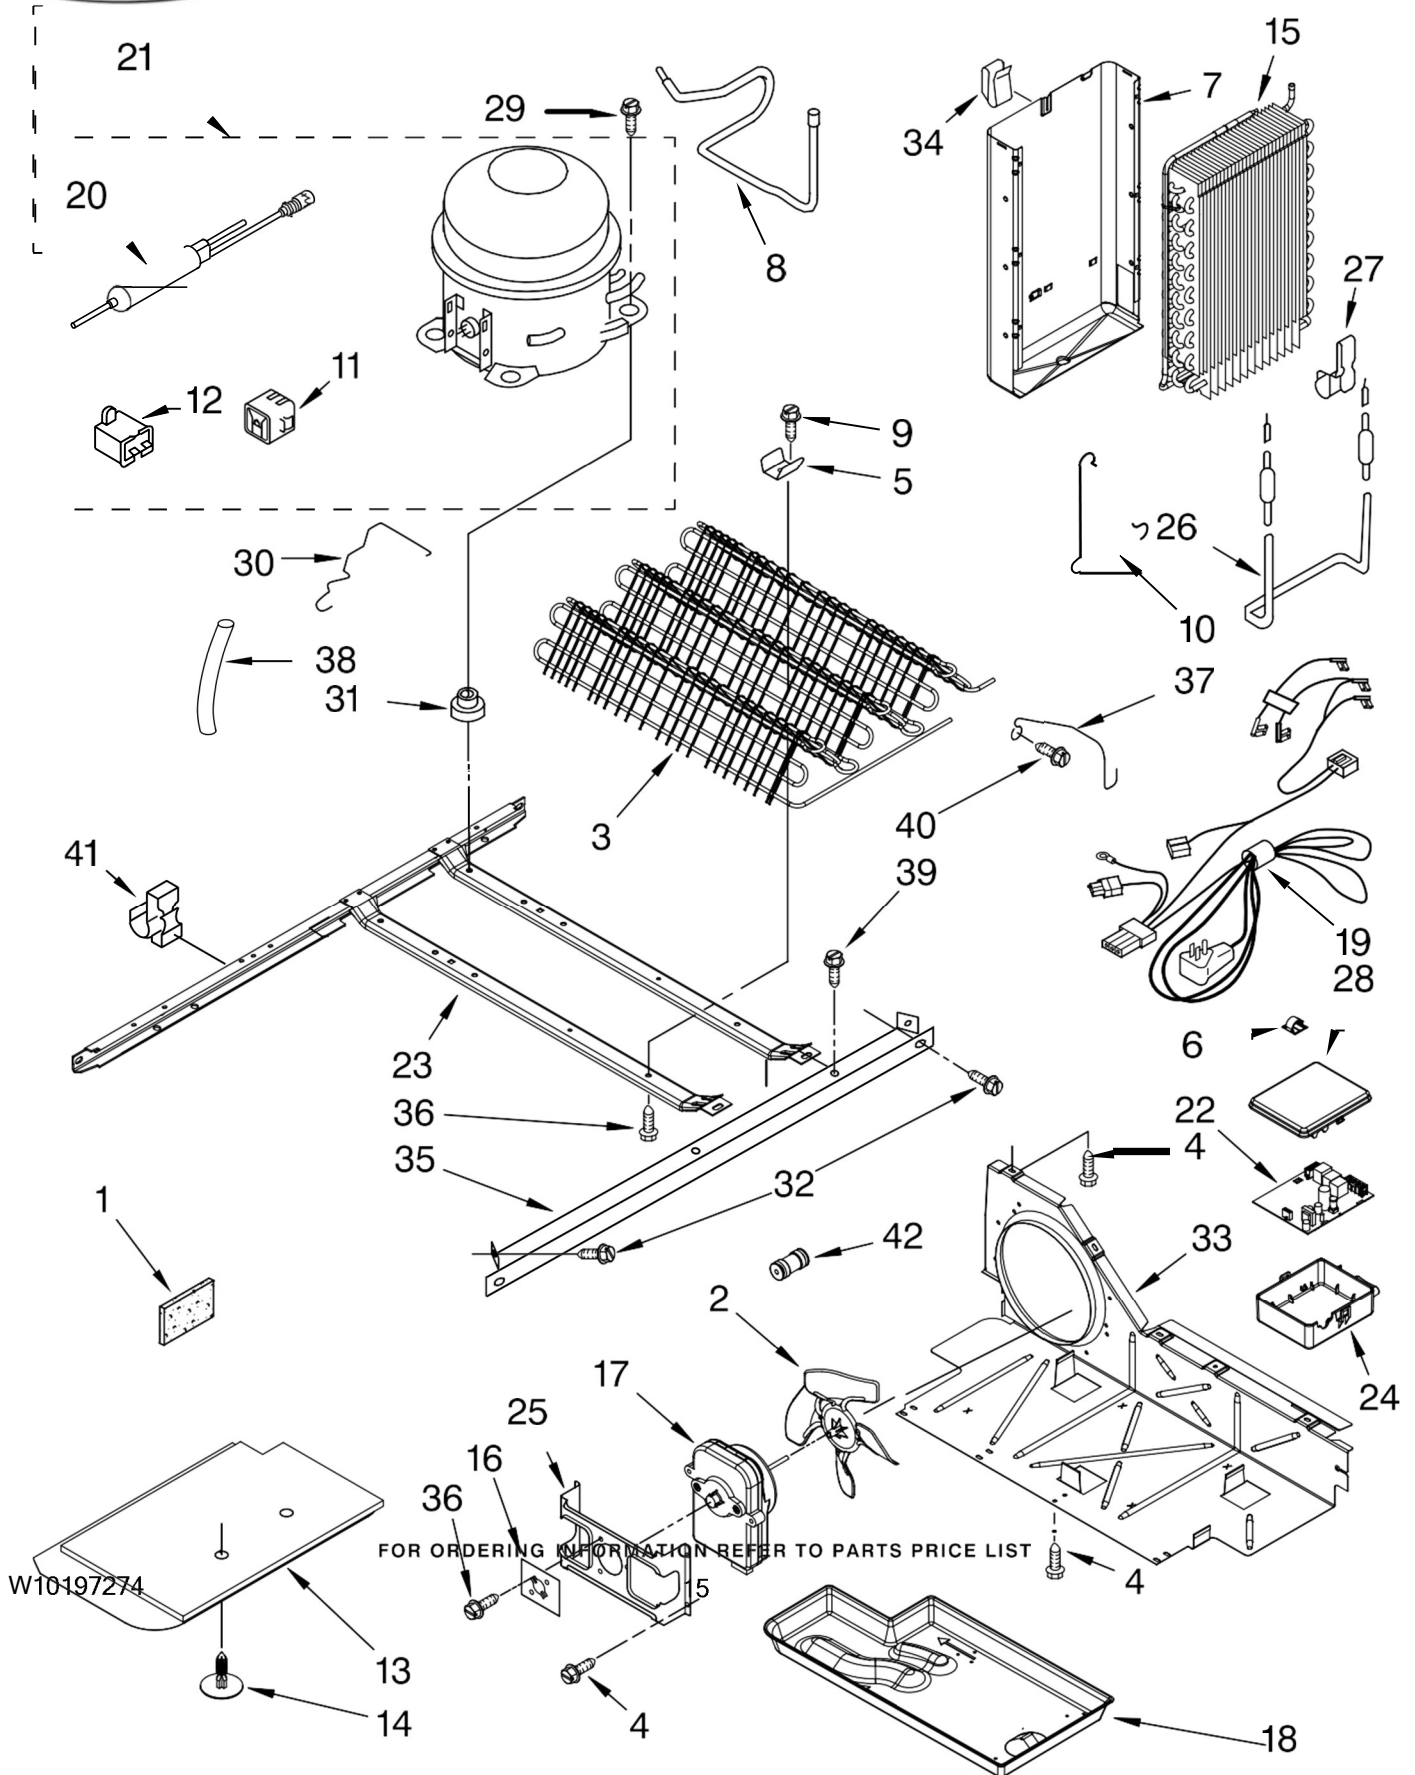

REFRIGERADOR 7GS2SHEXPQ04

REFRIGERADOR 7GS2SHEXPQ04

Illus. No.	Part No.	DESCRIPTION	Illus. No.	Part No.	DESCRIPTION	Illus. No.	Part No.	DESCRIPTION
1	2169104	Insulation, Sound	21	W10139462	Compressor			Following Parts Not Illustrated and Optional Parts Not Included
2	2225834	Fan, Blade			(Includes Items 11, 12, 20, & 31)			
3	W10121484	Condenser Assembly	22	2304095	Electronic Control			
4	489464	Screw	23	2304903	Frame, Unit Mounting	978025	Valve, Access (1/4")	
5	2216914	Clip, Condenser	24	2255623	Control Box	978026	Valve, Access (5/16")	
6	1115374	Clip, Wiring	25	2181929	Bracket, Fan Moto	978027	Valve, Access (3/8")	
7	2217195	Heat Shield And Drain Pan	26	2323197	Heater, Defrost	978028	Valve, Access (1/2")	
8	2205764	Tube Suction	27	2304287	Clip	978029	Valve, Access (5/8")	
9	8281232	Screw	28	W10133000	Cover	978030	Valve, Access (3/4")	
10	2161324	Clip, Defrost Heater	29	489373	Screw	876764	Valve, Access (3/16")	
11	2304884	Start-Device, Combination (Start Relay and Overload)	30	2223314	Clip, Retaining			
12		Capacitor	31	1100826	Grommet (4) Production			
	2169373	Production		4387558	Service			
	2264017	Service	32	489340	Screw			
13	2304898	Unit Cover, Bottom	33	2196202	Air Baffle			
14	489396	Clip	34	2155547	Clip, Heat			
15	2188822	Evaporator	35	2149718	Unit Mounting Rail			
16	2216997	Bracket, Insert	36	8281160	Screw			
17	2188729	Motor, Fan	37	2186496	Guard, Fan			
18	1105523	Tray, Evaporator	38	2161302	Sleeve			
19	2187740	Harness, Unit	39	489427	Screw			
20		Drier	40	489478	Screw			
	W10177049	Production	41	W10169512	Clip, Wire & Tube			
	2317845	Service	42	2320322	Connector, Water Tube			

REFRIGERANT CHARGE

5.0 oz.
(R-134)