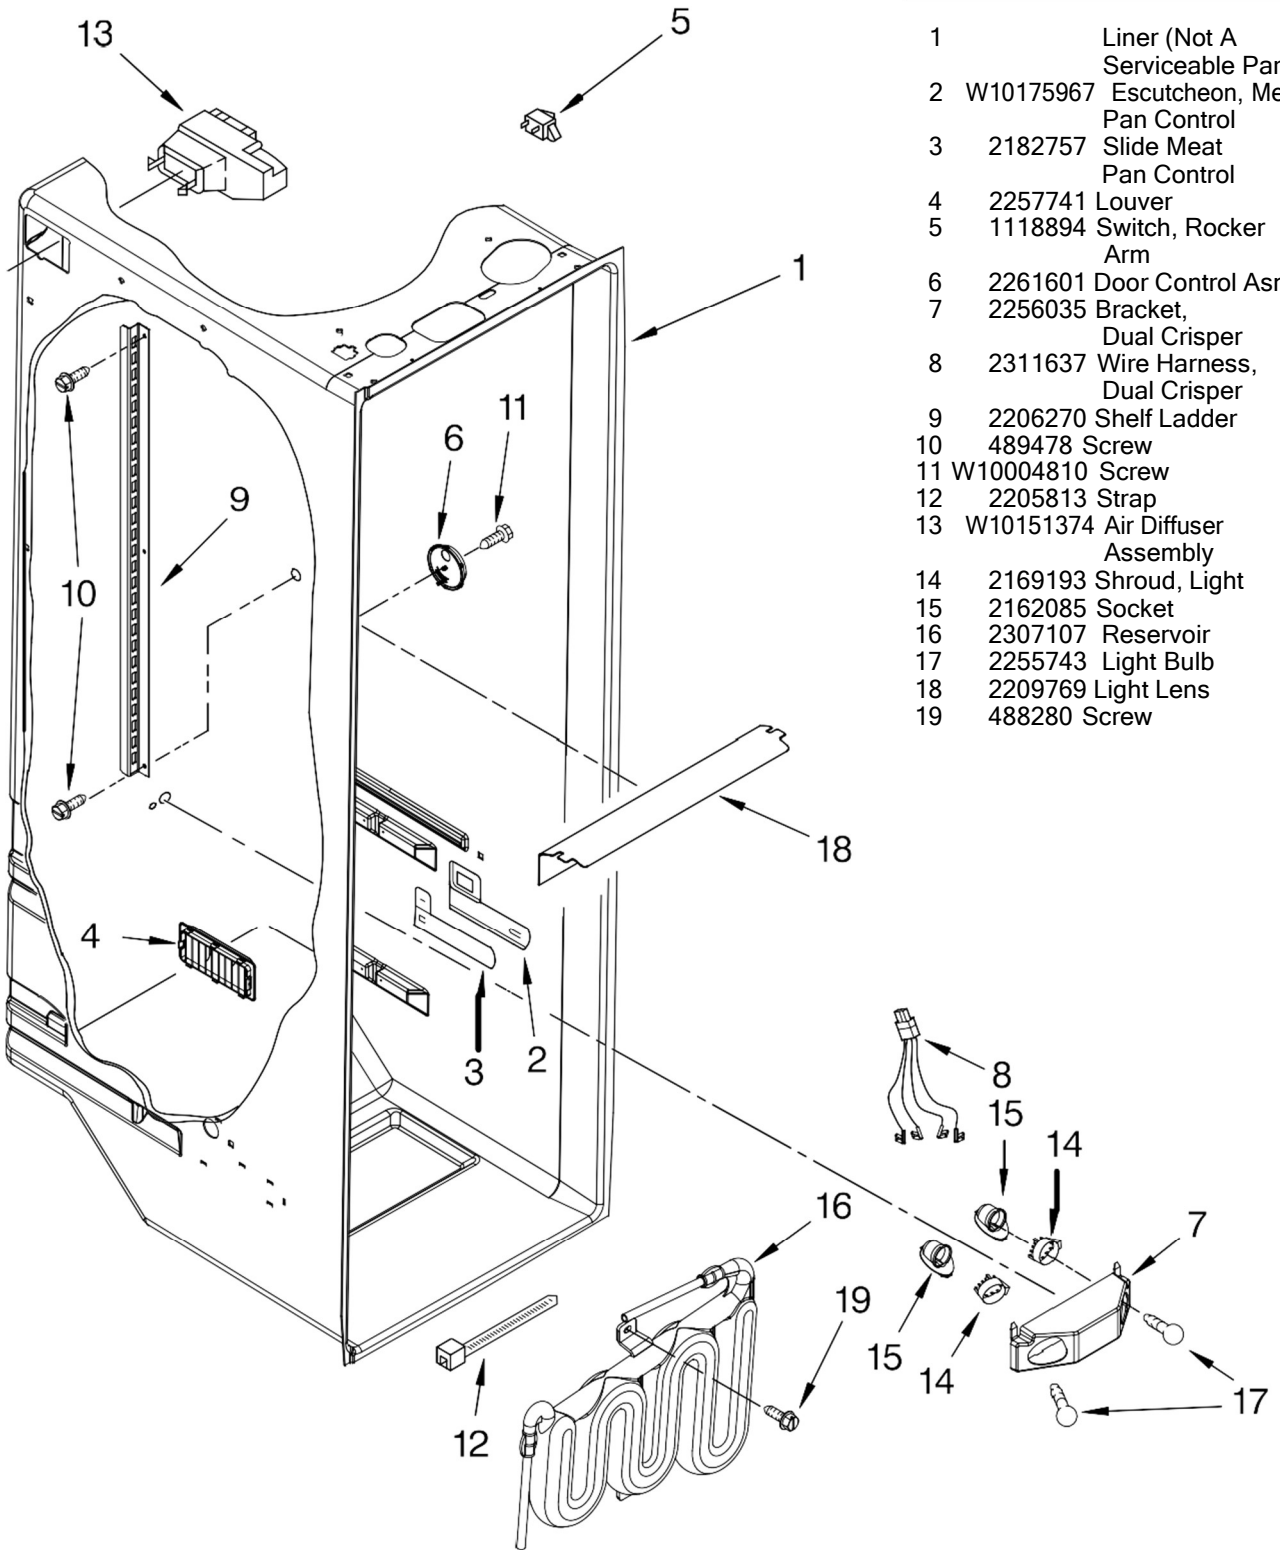

REFRIGERADOR 7GS2SHEXPQ04

Literature Parts

FOR ORDERING INFORMATION REFER TO PARTS PRICE LIST

REFRIGERADOR 7GS2SHEXPQ04

Illus. No.	Part No.	DESCRIPTION	Illus. No.	Part No.	DESCRIPTION	Illus. No.	Part No.	DESCRIPTION
1		Literature Parts	11	2203771	Hinge Top, RC	25	489348	Clamp, Service Cord
	2261383	Use & Care Guide	12	3400113	Screw	26	489084	Screw
	W10142173	Service & Wiring Sheet	13		Hinge Cover, FC	27	2155311	Door Closer, Lower Cam (2)
	2261377	Energy Guide		2203407W	White	28	489483	Screw
	2220407	Modular Ice maker Service Sheet		2203407B	Black	29	489500	Screw
	2261037	Instruction Sheet, Door Removal	14	2304322	Hinge Bottom	30		Cap, Water Filter
2	4386774	Front Roller (2)	15		Filler, Wrapper		2186494W	White
3	3400517	Screw		2304846	White		2186494B	Black
4	2196236	Rear Roller (2)	16	2304848	Black	31		Cabinet (Not A Serviceable Part)
5	489427	Screw			Grille	32	8281227	Screw
6	2155013	Clip, Grille		2198467W	White	33	2186489	Block, Housing Support
7	488500	Screw		2198467B	Black	34	2255153	Tube, Filter Outlet
8	2186443	Housing, Water Filter	17	489497	Screw	35	2319867	Tube, Filter Inlet
9	2209697	Shim	18	488687	Screw			
10	2203770	Hinge Top, FC	19	2304888	Drain Fitting			
			20	2304937	Extension Tube			
			22	2255519	Water Filter			
			23	2188737	Cover, Unit			
			24		Hinge Cover, RC			
				2203408W	White			
				2203408B	Black			

REFRIGERADOR 7GS2SHEXPQ04

Illus. No.	Part No.	DESCRIPTION
1		Liner (Not A Serviceable Part)
2	W10175967	Escutcheon, Meat Pan Control
3	2182757	Slide Meat Pan Control
4	2257741	Louver
5	1118894	Switch, Rocker Arm
6	2261601	Door Control Asm
7	2256035	Bracket, Dual Crisper
8	2311637	Wire Harness, Dual Crisper
9	2206270	Shelf Ladder
10	489478	Screw
11	W10004810	Screw
12	2205813	Strap
13	W10151374	Air Diffuser Assembly
14	2169193	Shroud, Light
15	2162085	Socket
16	2307107	Reservoir
17	2255743	Light Bulb
18	2209769	Light Lens
19	488280	Screw