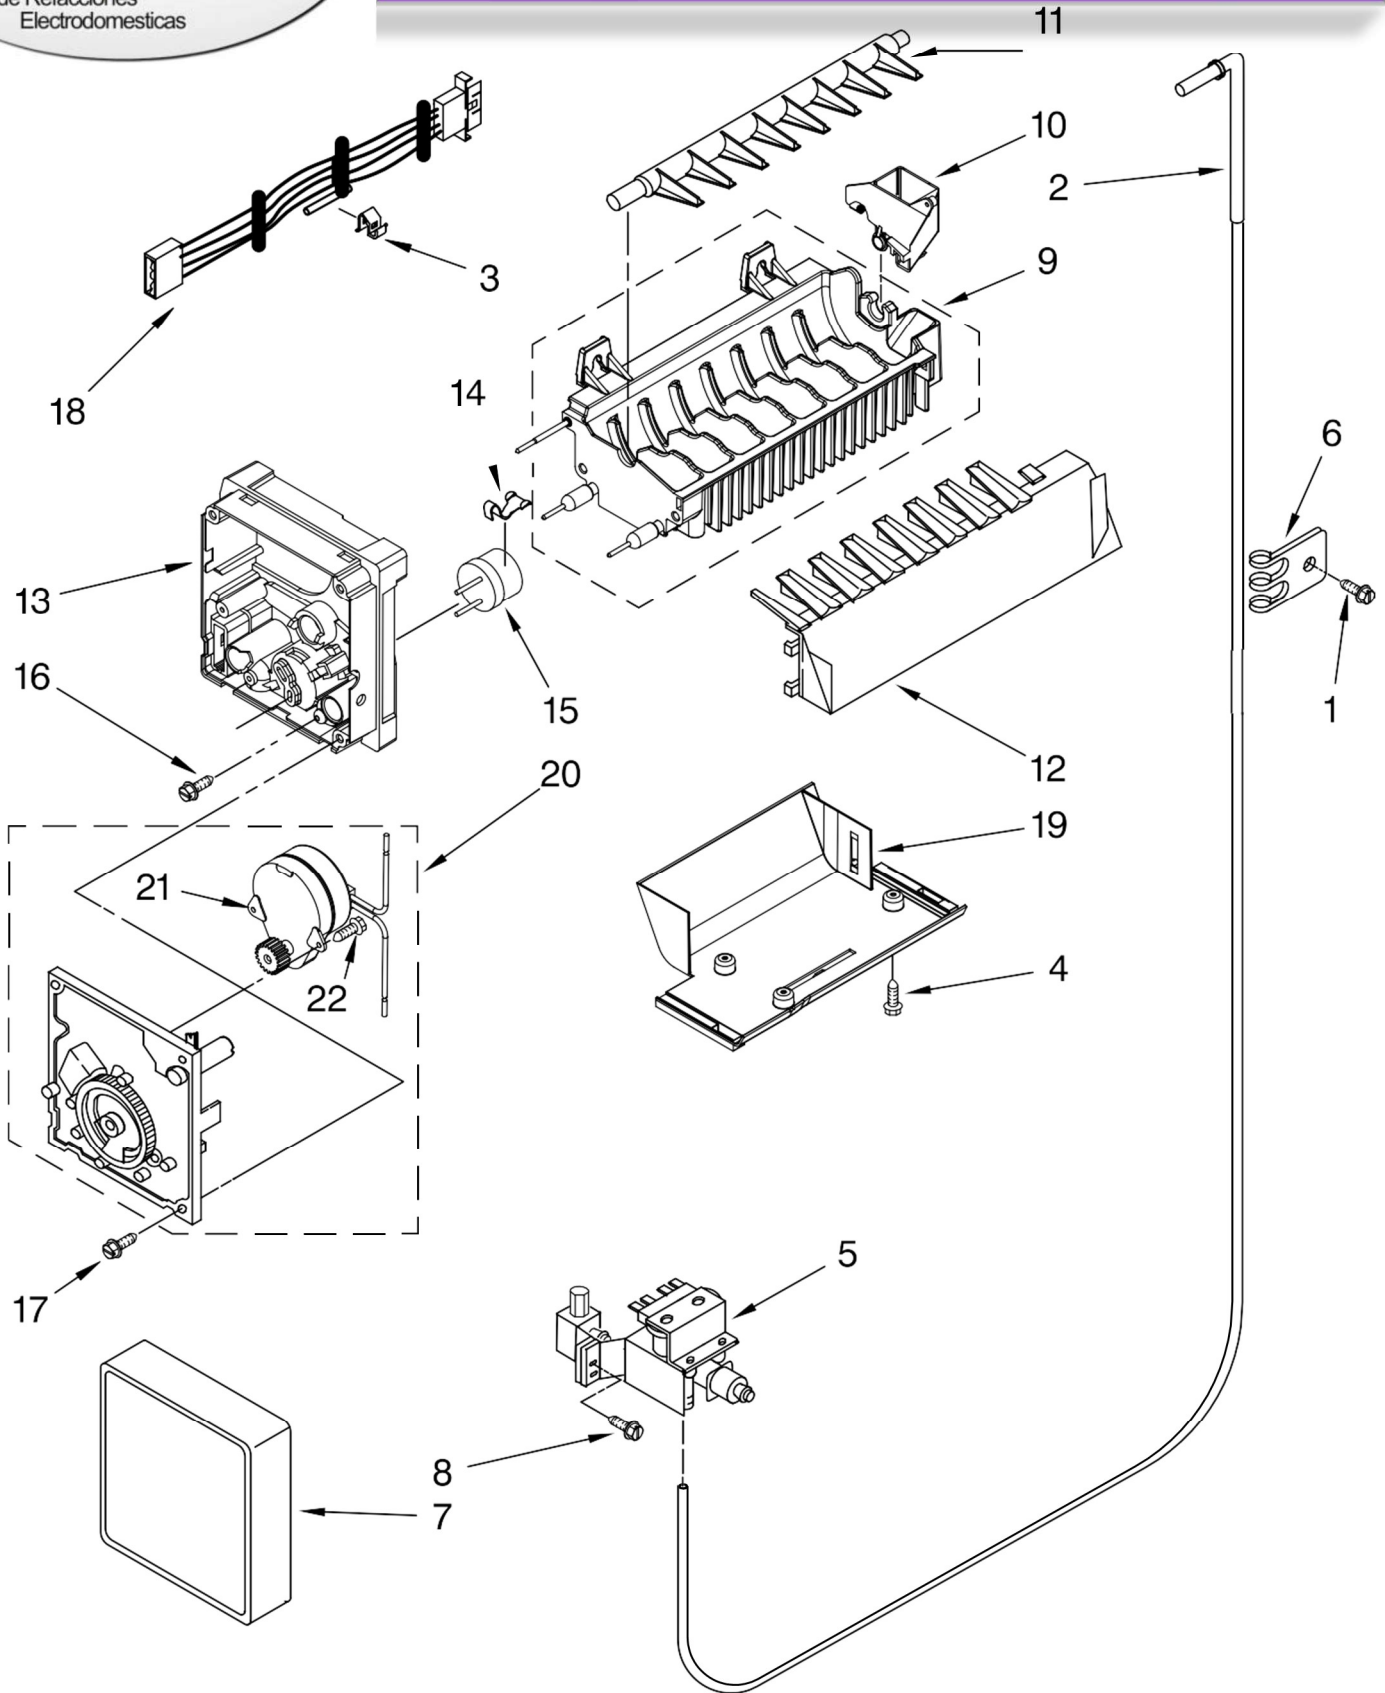

REFRIGERADOR 7GS2SHEXPQ04

FOR ORDERING INFORMATION REFER TO PARTS PRICE LIST

Distribuidor Autorizado

SurteRápido.com

Venta de Refacciones
Electrodomesticas

REFRIGERADOR 7GS2SHEXPQ04

Illus. No.	Part No.	DESCRIPTION
1	489084	Screw
2	W10140630	Fitting, Water Tube
3	628379	Clip, Fuse
4	489478	Screw
5	2188709	Filter Valve
6	2208136	Clamp, Tube
7	2174358	Cover
8	488649	Screw
9	W10122550	Mold & Heater Assembly (Also Order 542638 Silicone Grease)
10	2304969	Cup-Water Fill
11	626753	Ejector
12	2212318	Ice Striper
13	2194712	Support
14	2315522	Retainer, Thermostat
15	627985	Thermostat (Also Order 542369 Cement Alumilastic)
16	8533917	Screw
17	489276	Screw
18	2187484	Harness, Wiring
19	W10131253	Bracket, Icemaker Mounting
20	8201515	Module Assembly (Includes Items 21 & 22)
21		Motor (Not Serviceable, Order #20)
22	489136	Screw
100	W10122503	Icemaker Assembly

FOR ORDERING INFORMATION REFER TO PARTS PRICE LIST