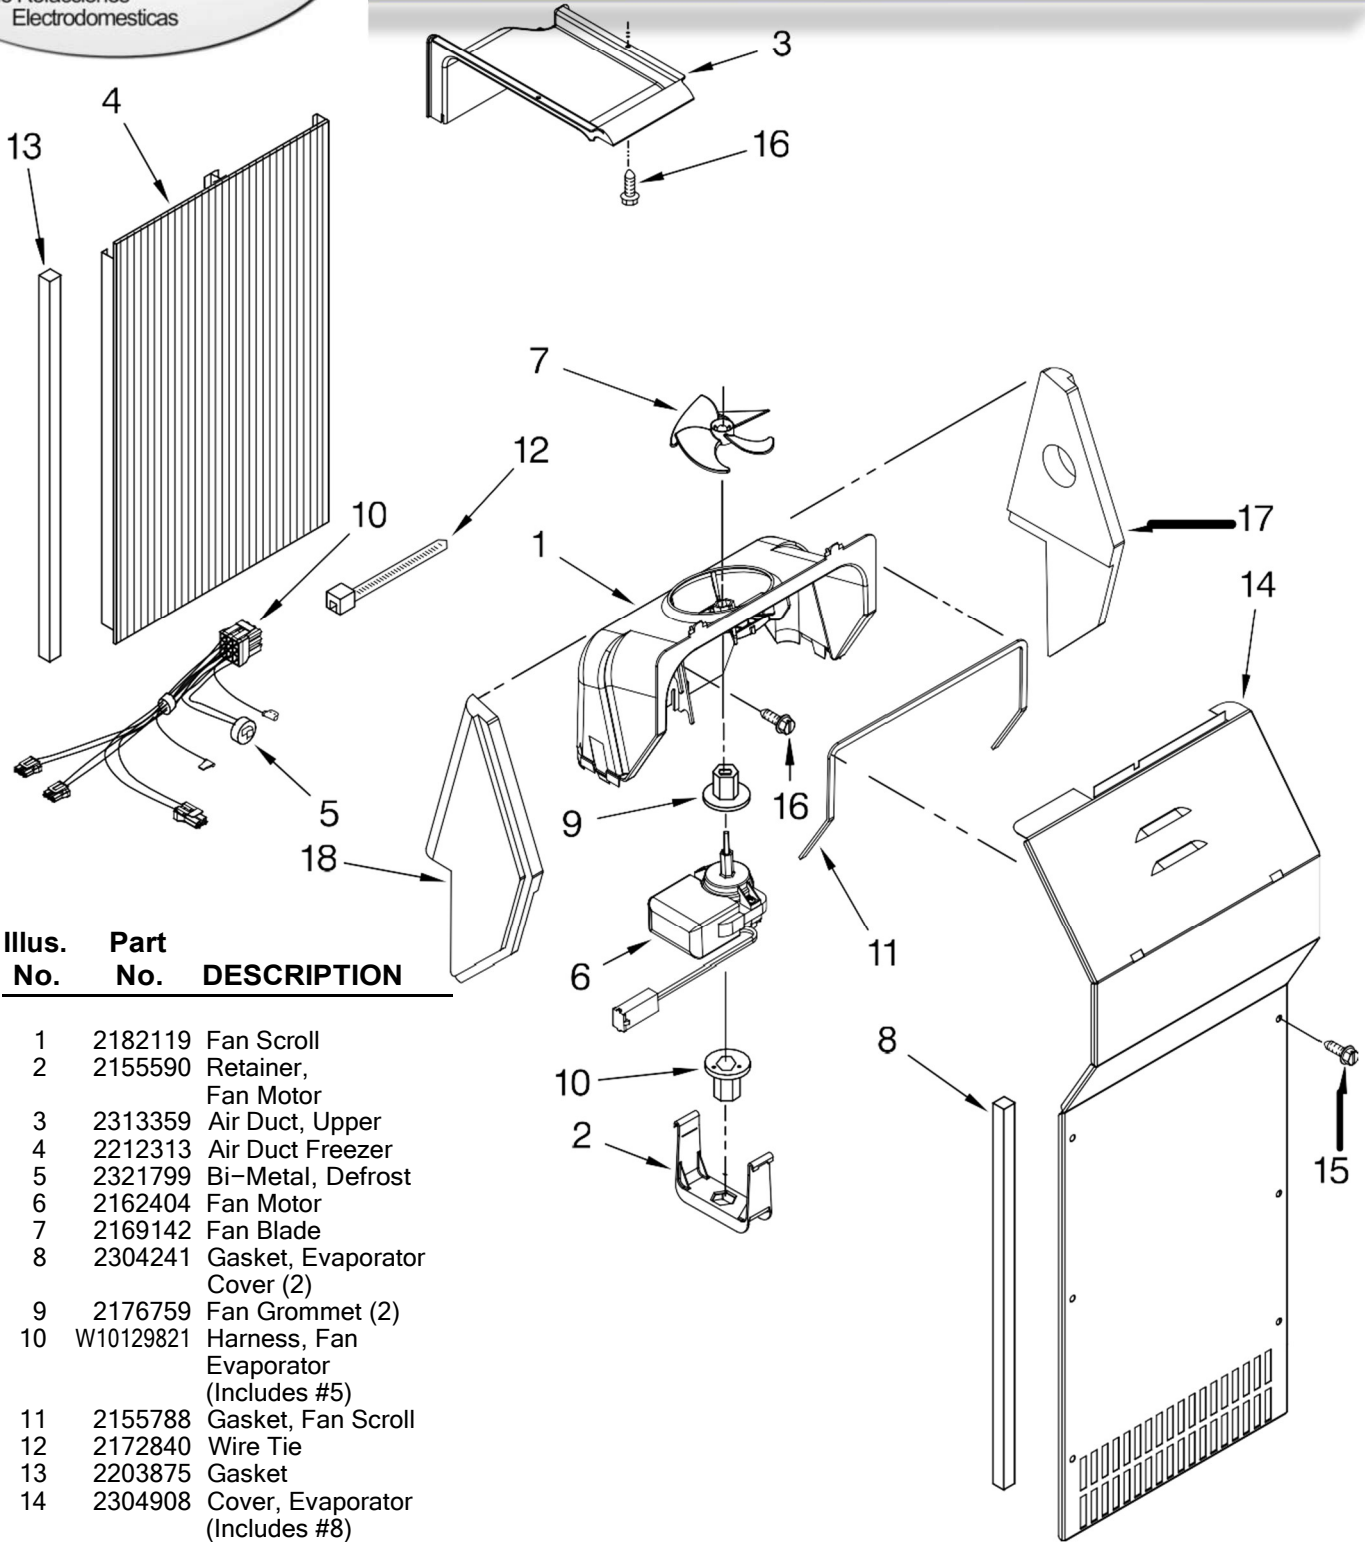

REFRIGERADOR 7GS2SHEXPQ04

Illus. No.	Part No.	DESCRIPTION
1	2182119	Fan Scroll
2	2155590	Retainer, Fan Motor
3	2313359	Air Duct, Upper
4	2212313	Air Duct Freezer
5	2321799	Bi-Metal, Defrost
6	2162404	Fan Motor
7	2169142	Fan Blade
8	2304241	Gasket, Evaporator Cover (2)
9	2176759	Fan Grommet (2)
10	W10129821	Harness, Fan Evaporator (Includes #5)
11	2155788	Gasket, Fan Scroll
12	2172840	Wire Tie
13	2203875	Gasket
14	2304908	Cover, Evaporator (Includes #8)
15	8281159	Screw (6)
16	489478	Screw
17	2203595	Support, R.S
18	2203596	Support, L.S