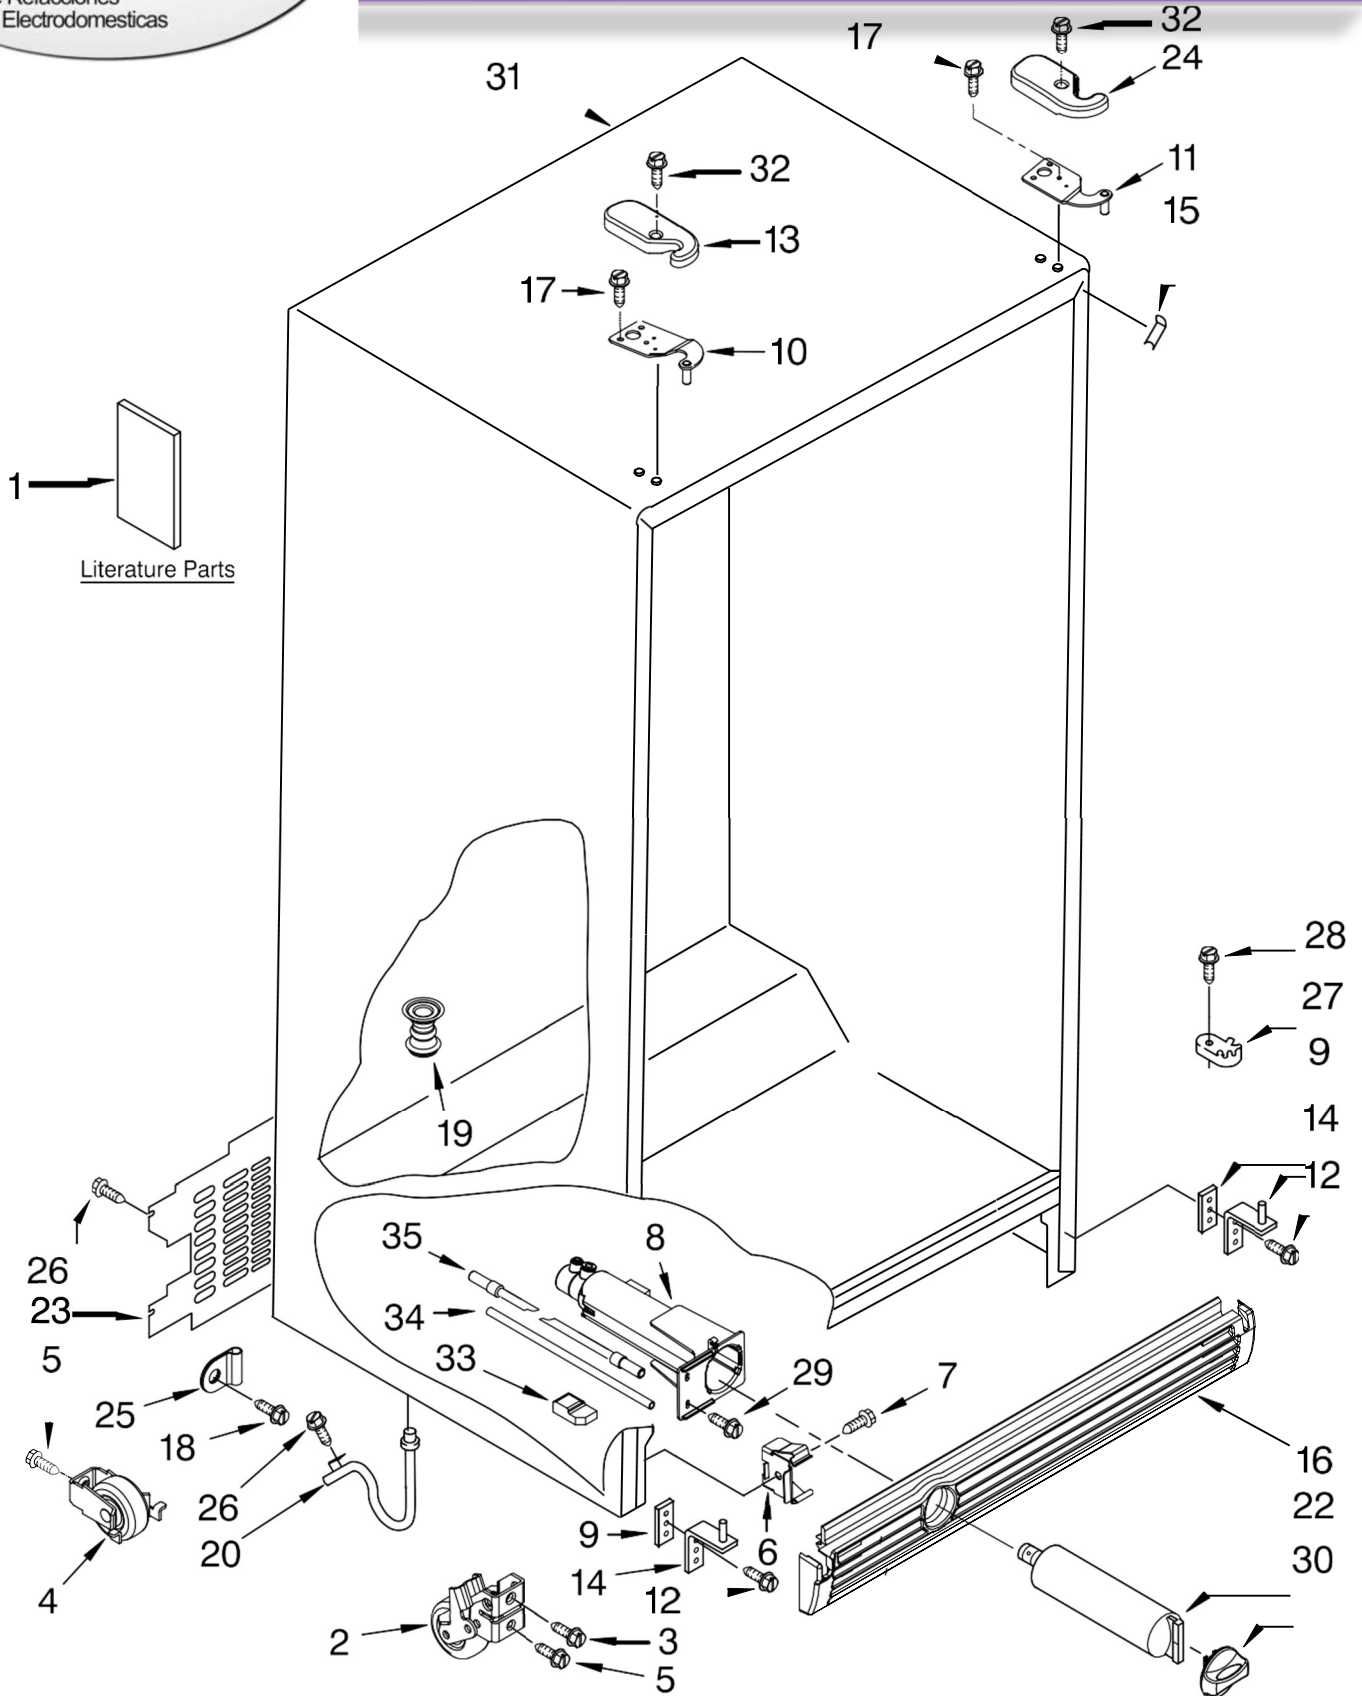

REFRIGERADOR 7GS2SHEXPQ04

Literature Parts

FOR ORDERING INFORMATION REFER TO PARTS PRICE LIST

REFRIGERADOR 7GS2SHEXPQ04

Illus. No.	Part No.	DESCRIPTION	Illus. No.	Part No.	DESCRIPTION	Illus. No.	Part No.	DESCRIPTION
1		Literature Parts	11	2203771	Hinge Top, RC	25	489348	Clamp, Service Cord
	2261383	Use & Care Guide	12	3400113	Screw	26	489084	Screw
	W10142173	Service & Wiring Sheet	13		Hinge Cover, FC	27	2155311	Door Closer, Lower Cam (2)
	2261377	Energy Guide		2203407W	White	28	489483	Screw
	2220407	Modular Ice maker Service Sheet		2203407B	Black	29	489500	Screw
	2261037	Instruction Sheet, Door Removal	14	2304322	Hinge Bottom	30		Cap, Water Filter
2	4386774	Front Roller (2)	15		Filler, Wrapper		2186494W	White
3	3400517	Screw		2304846	White		2186494B	Black
4	2196236	Rear Roller (2)	16	2304848	Black	31		Cabinet (Not A Serviceable Part)
5	489427	Screw			Grille	32	8281227	Screw
6	2155013	Clip, Grille		2198467W	White	33	2186489	Block, Housing Support
7	488500	Screw		2198467B	Black	34	2255153	Tube, Filter Outlet
8	2186443	Housing, Water Filter	17	489497	Screw	35	2319867	Tube, Filter Inlet
9	2209697	Shim	18	488687	Screw			
10	2203770	Hinge Top, FC	19	2304888	Drain Fitting			
			20	2304937	Extension Tube			
			22	2255519	Water Filter			
			23	2188737	Cover, Unit			
			24		Hinge Cover, RC			
				2203408W	White			
				2203408B	Black			

REFRIGERADOR 7GS2SHEXPQ04

Illus. No.	Part No.	DESCRIPTION
1		Liner (Not A Serviceable Part)
2	W10175967	Escutcheon, Meat Pan Control
3	2182757	Slide Meat Pan Control
4	2257741	Louver
5	1118894	Switch, Rocker Arm
6	2261601	Door Control Asm
7	2256035	Bracket, Dual Crisper
8	2311637	Wire Harness, Dual Crisper
9	2206270	Shelf Ladder
10	489478	Screw
11	W10004810	Screw
12	2205813	Strap
13	W10151374	Air Diffuser Assembly
14	2169193	Shroud, Light
15	2162085	Socket
16	2307107	Reservoir
17	2255743	Light Bulb
18	2209769	Light Lens
19	488280	Screw