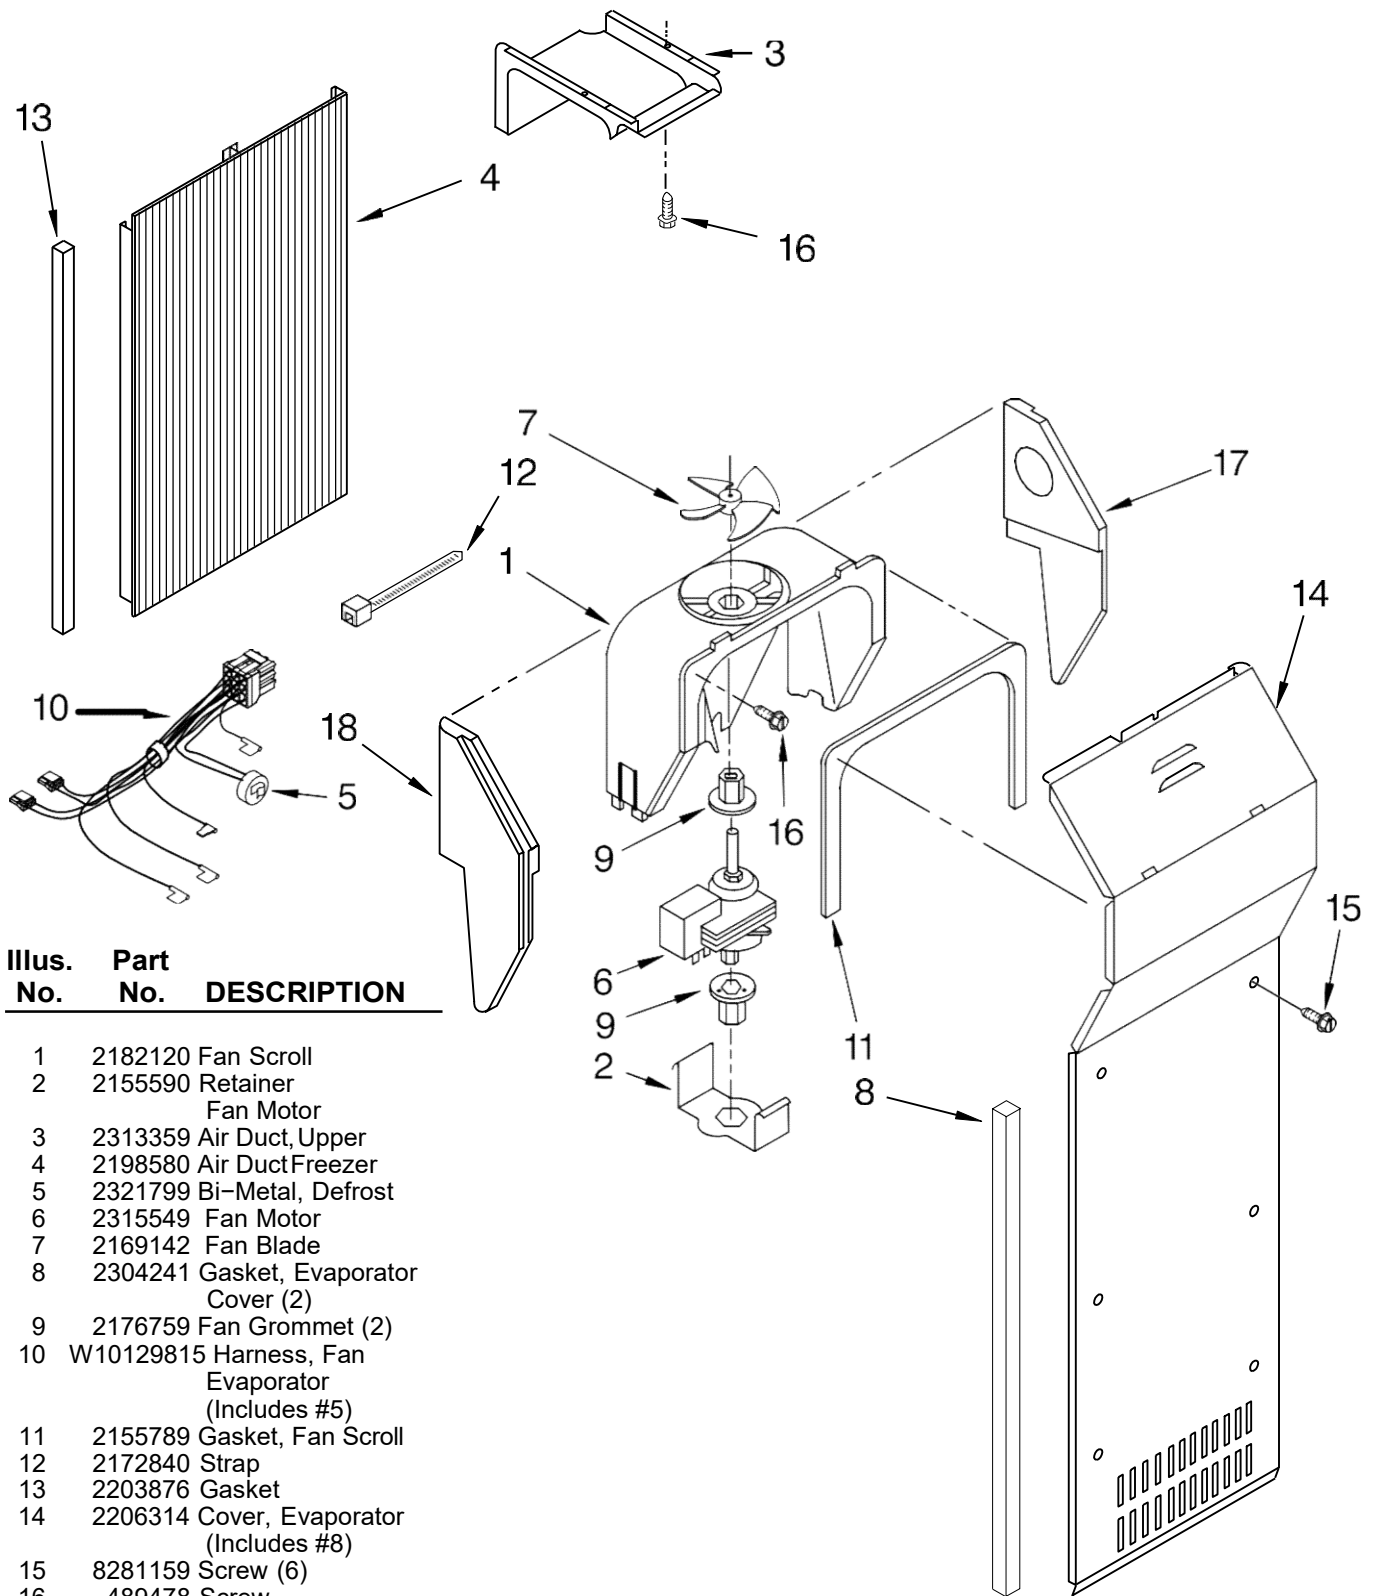

Illus. No.	Part No.	DESCRIPTION
1	2182120	Fan Scroll
2	2155590	Retainer Fan Motor
3	2313359	Air Duct, Upper
4	2198580	Air Duct Freezer
5	2321799	Bi-Metal, Defrost
6	2315549	Fan Motor
7	2169142	Fan Blade
8	2304241	Gasket, Evaporator Cover (2)
9	2176759	Fan Grommet (2)
10	W10129815	Harness, Fan Evaporator (Includes #5)
11	2155789	Gasket, Fan Scroll
12	2172840	Strap
13	2203876	Gasket
14	2206314	Cover, Evaporator (Includes #8)
15	8281159	Screw (6)
16	489478	Screw
17	2203595	Support, R.S.
18	2203596	Support, L.S.

FOR ORDERING INFORMATION REFER TO PARTS PRICE LIST