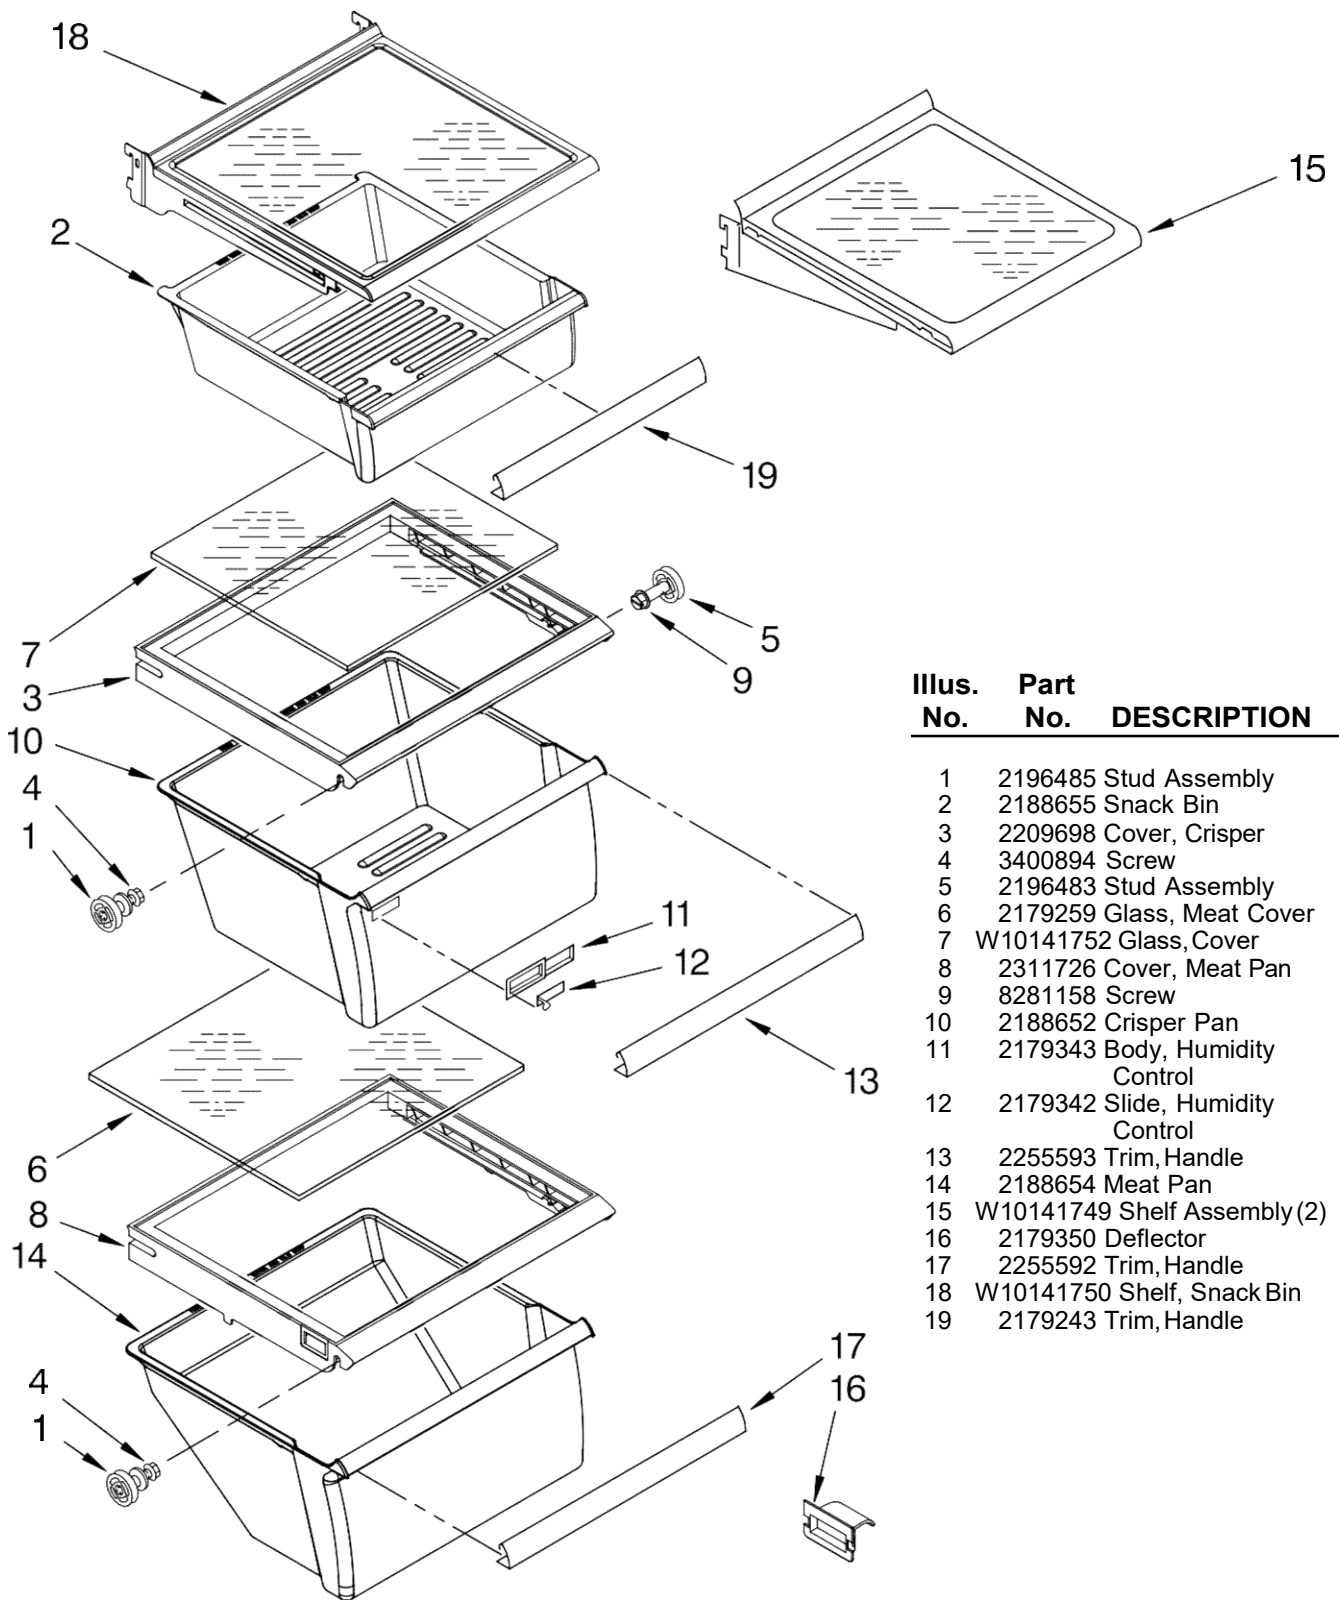

Illus. No.	Part No.	DESCRIPTION
1	2196485	Stud Assembly
2	2188655	Snack Bin
3	2209698	Cover, Crisper
4	3400894	Screw
5	2196483	Stud Assembly
6	2179259	Glass, Meat Cover
7	W10141752	Glass, Cover
8	2311726	Cover, Meat Pan
9	8281158	Screw
10	2188652	Crisper Pan
11	2179343	Body, Humidity Control
12	2179342	Slide, Humidity Control
13	2255593	Trim, Handle
14	2188654	Meat Pan
15	W10141749	Shelf Assembly (2)
16	2179350	Deflector
17	2255592	Trim, Handle
18	W10141750	Shelf, Snack Bin
19	2179243	Trim, Handle