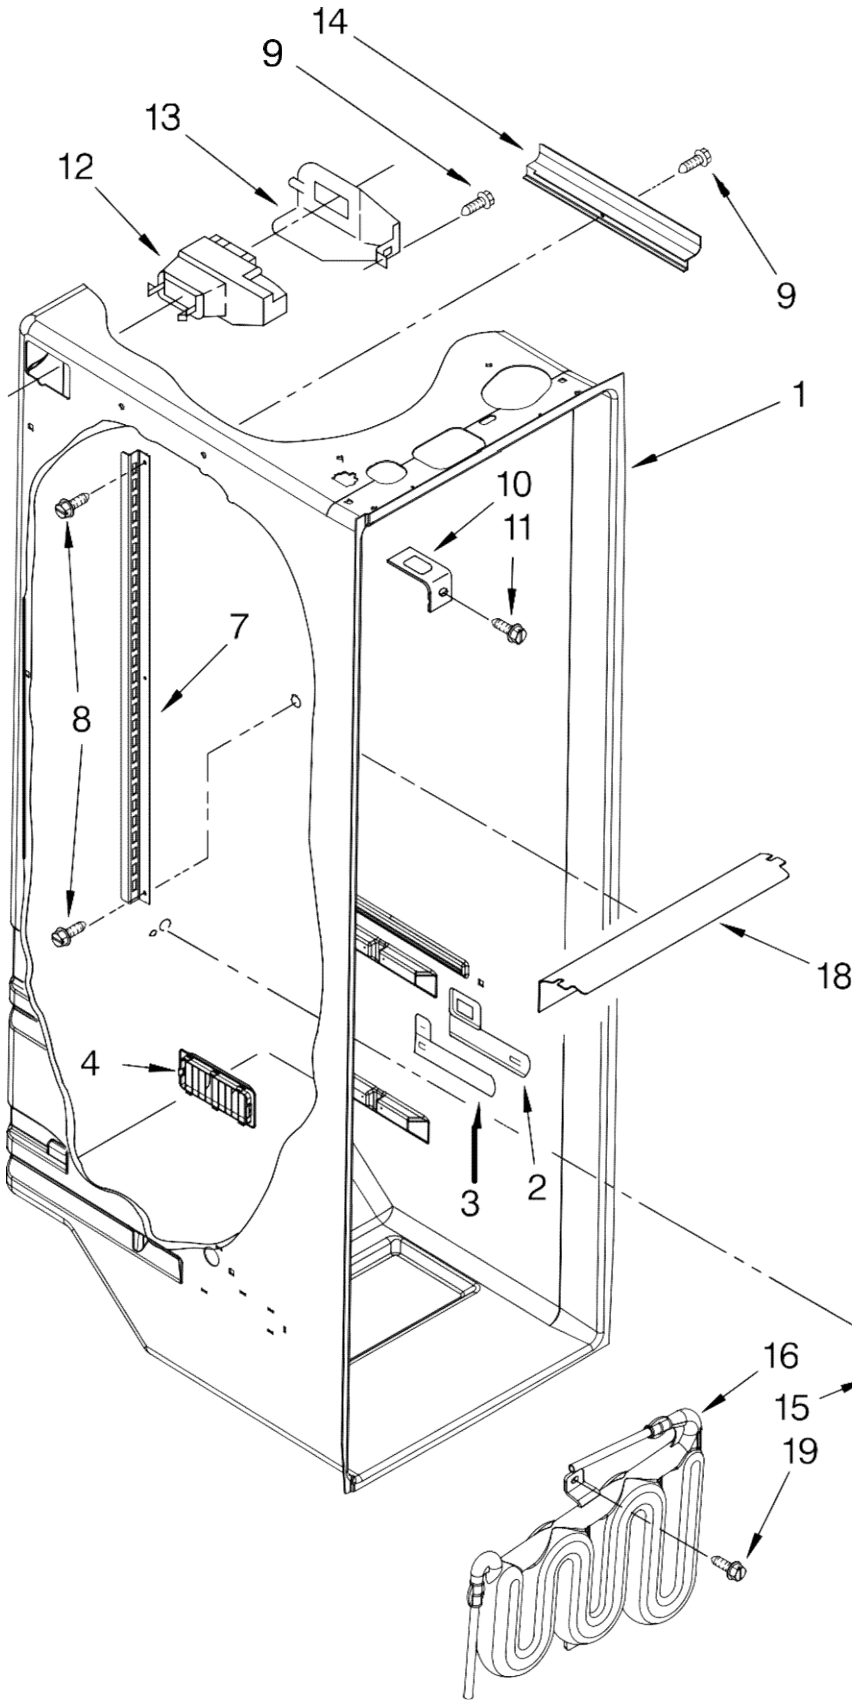

FOR ORDERING INFORMATION REFER TO PARTS PRICE LIST

Refrigerador Whirlpool 7GS5FHAXTA02

Illus. No.	Part No.	DESCRIPTION	Illus. No.	Part No.	DESCRIPTION	Illus. No.	Part No.	DESCRIPTION
1		Literature Parts	10	3400113	Screw (4)	25	489084	Screw
	W10119886	Energy Guide	11	8281227	Screw	26	2155311	Door Closer, Lower Cam (2)
	2324287	Owner's Manual	12		Hinge Cover	27	489483	Screw
	2305869	Service & Wiring Sheet		2203407AP	Apollo Gray	28	2260507	Housing, Water Filter
	2261037	Instruction Sheet, Door Removal	13	W10138965	Hinge Bottom(2)	29	4396841	Water Filter
	2220407	Modular Icemaker Service Sheet	14		Filler, Wrapper	30		Cap, Water Filter
				W10143043	Apollo Gray		2260502MG	Midnight Grey
			15		Grille	31	489500	Screw
				2303292MG	Midnight Grey	32	2260519	Block, Housing Support
2	2174748	Front Roller (2)	16	489497	Screw	34	2255012	Tube, Filter Outlet
3	3400517	Screw	17	489464	Screw	35	2319867	Tube, Filter Inlet
4	2196236	Roller (Rear) (2)	18	2304888	Drain Fitting	36	2260503MG	Midnight Grey
5	489427	Screw	19	2304937	Extension Tube	37	2203770	Hinge Top (FC)
6	2155013	Clip, Grille	20	489348	Tube Clamp-Nylon			
7	489399	Screw	21	2188741	Cover, Unit			
9	2203771	Hinge Top (RC)	22		Cabinet (Not A Serviceable Part)			
			23	489348	Hinge Cover			
				2203408AP	Apollo Gray			

Illus. No.	Part No.	DESCRIPTION
1		Liner (Not A Serviceable Part)
2	W10175967	Escutcheon, Meat Pan Control
3	2182757	Slide Meat Pan Control
4	2257741	Louver
5	2256035	Bracket, Dual Crisper Light
6	2311637	Wire Harness, Dual Crisper
7	2319866	Shelf Ladder
8	489478	Screw
9	W10004810	Screw (2)
10	2256085	Bracket Retainer
11	489290	Screw
12	W10151374	Air Diffuser Assembly
13	2152019	Air Diffuser Cover
14	2150331	Cover, Wiring
15	2162085	Socket
16	2307107	Reservoir
17	2255743	Light Bulb
18	2209769	Light Lens
19	488280	Screw