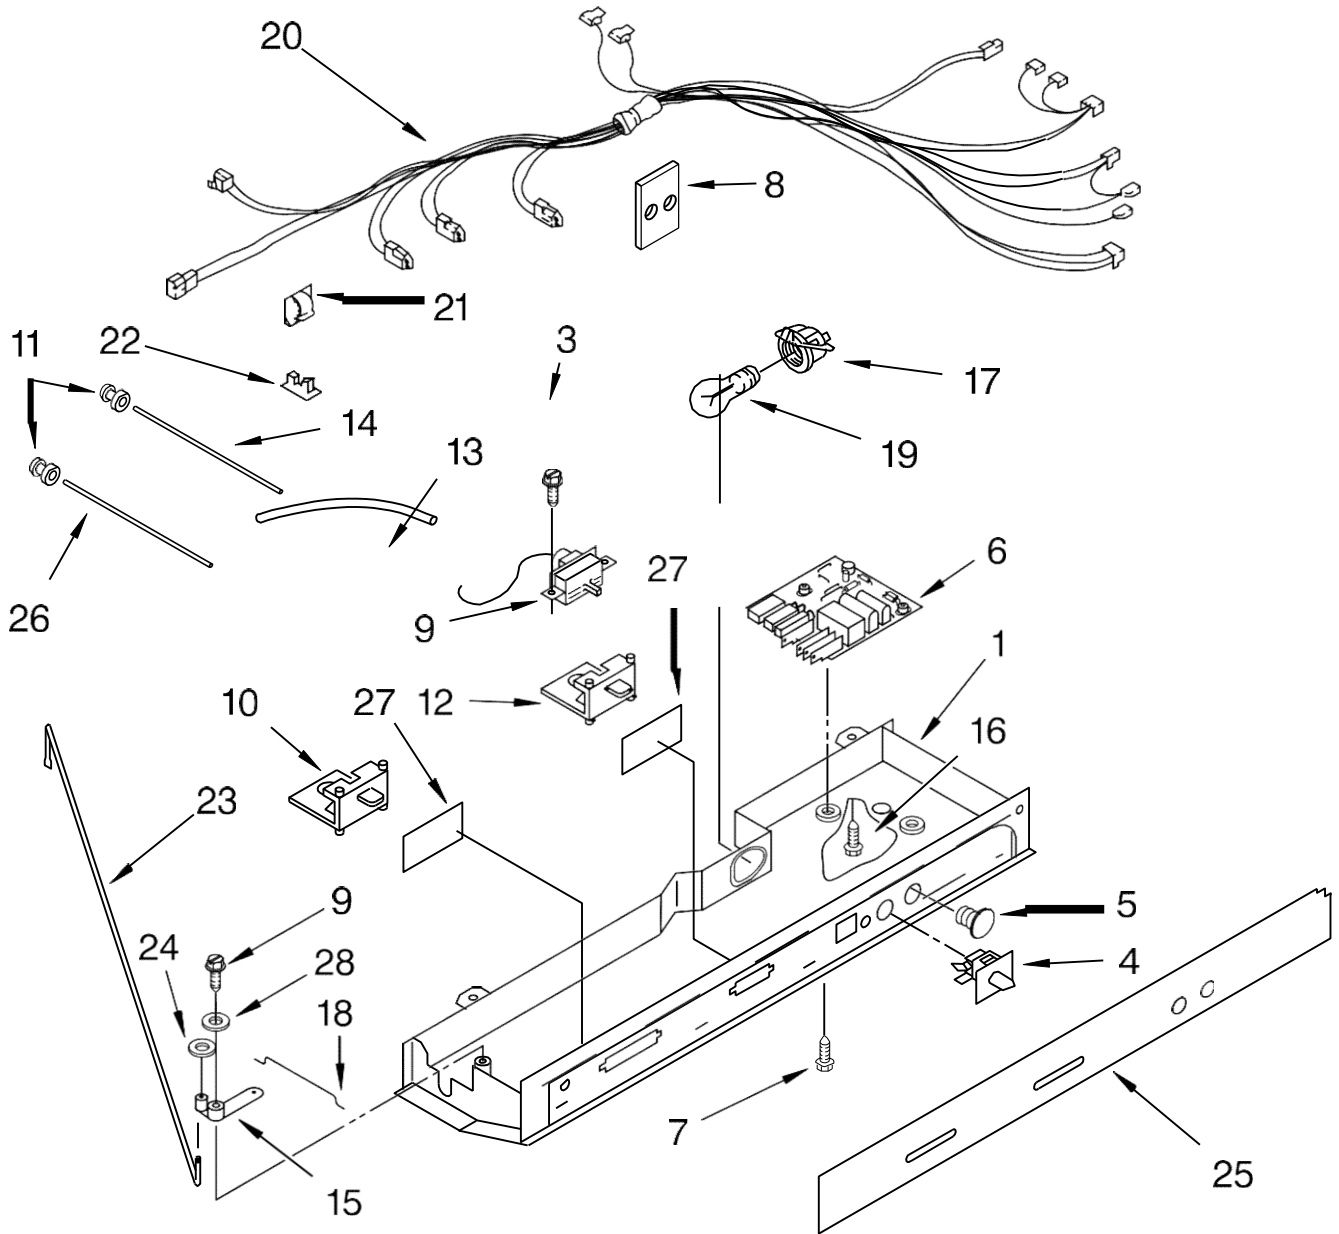

Refrigerador Whirlpool 7GS5FHAXTA02

Illus. No.	Part No.	DESCRIPTION	Illus. No.	Part No.	DESCRIPTION	Illus. No.	Part No.	DESCRIPTION
1	2181738	Control Box	12	2161466	Slide, Thermostat	21	1115374	Clip, Wiring
3	3196537	Screw (4)	13	2196001	Tube Barrier	22	1115375	Clip, Wiring
4	2149705	Switch, Light	14	2179920	Light Bar, RC	23	2161308	Connecting Rod
5	940014	Hole Plug	15	2161306	Pivot Arm	24	489391	Fastner, Push-On
6	2303824	Electronic Control	16	627068	Screw	25	W10124119	Cover, Control Box
7	489398	Screw (2)	17	2162085	Light Socket	26	2179921	Light Bar, FC
8	2172931	Heat Shield	18	2161307	Connecting Rod (Short)	27	2175513	Window
9	2315562	Thermostat	19	2255743	Light Bulb	28	489203	Spring Washer
10	2181741	Slide, Air Control	20	2310533	Control Box Harness			
11	2172906	Grommet						

FOR ORDERING INFORMATION REFER TO PARTS PRICE LIST