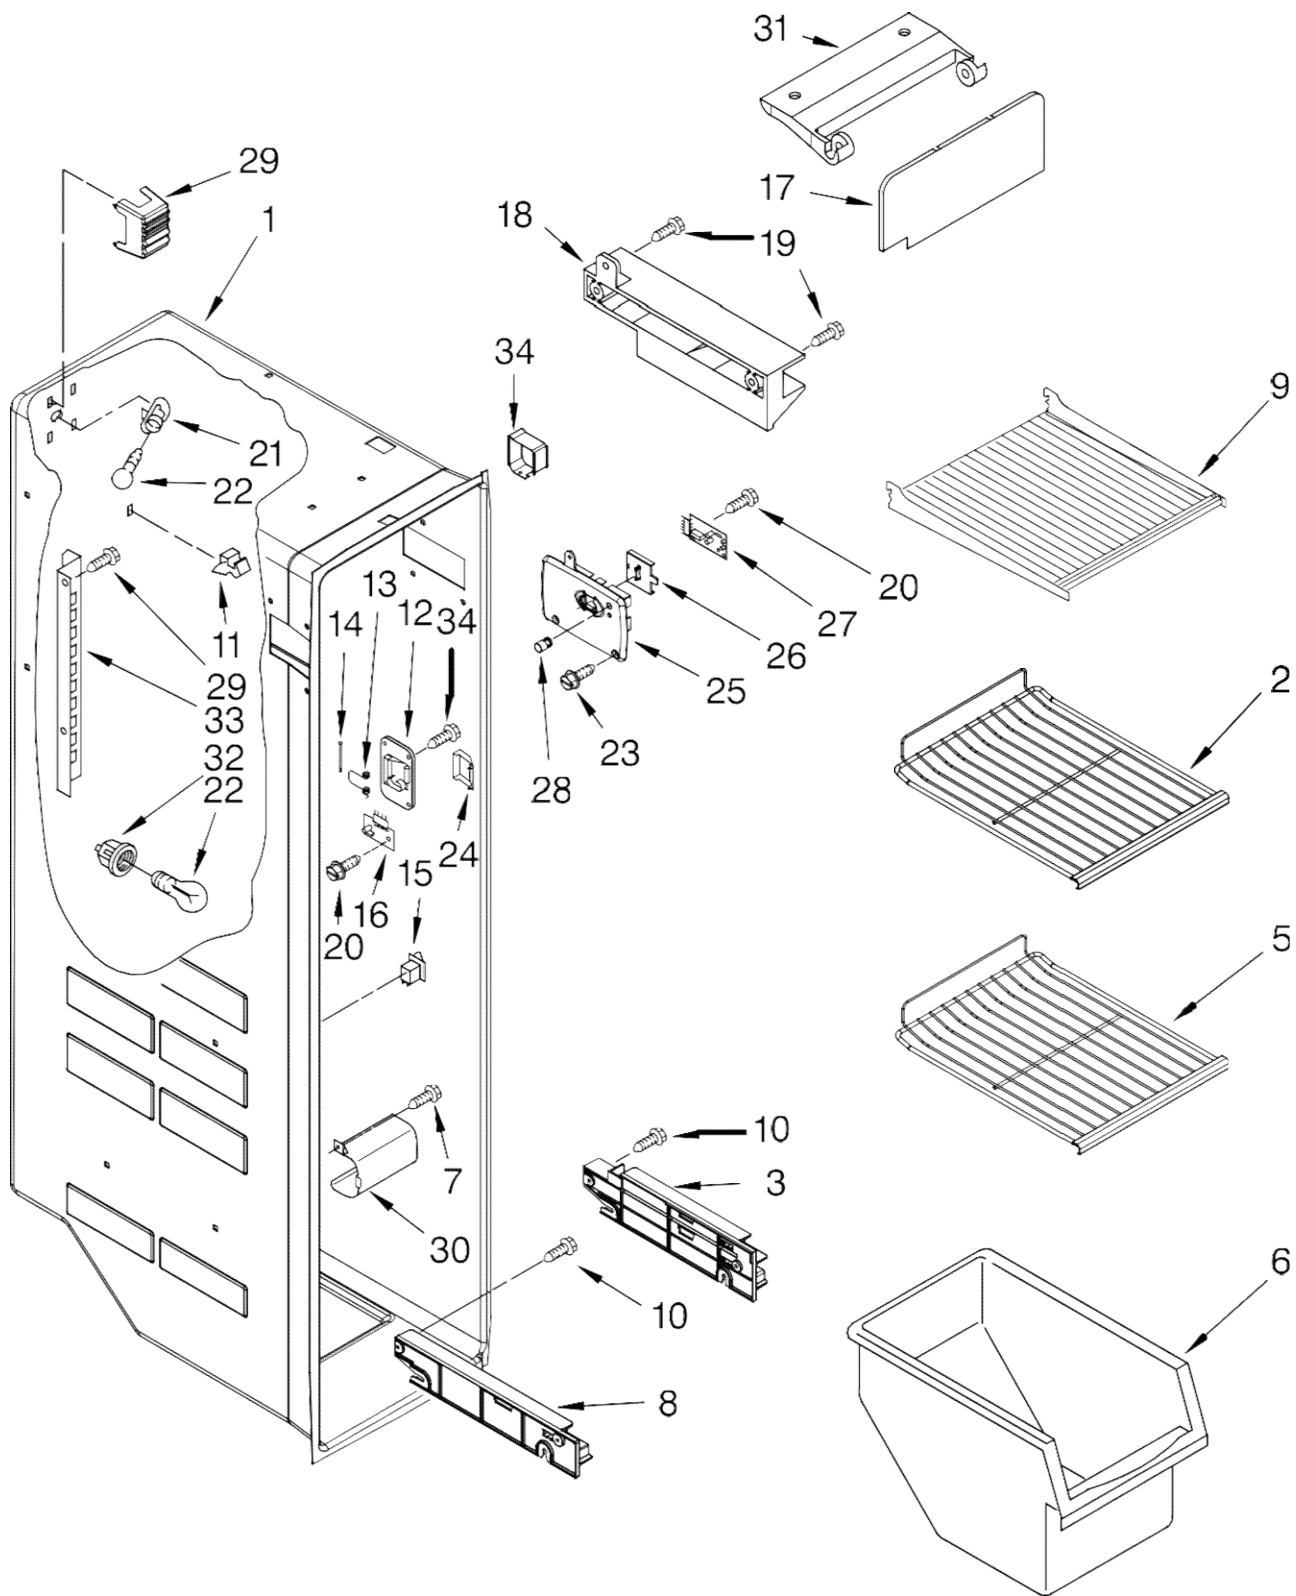

Refrigerador Whirlpool 7GS5FHAXTA02

FOR ORDERING INFORMATION REFER TO PARTS PRICE LIST

Refrigerador Whirlpool 7GS5FHAXTA02

Illus. No.	Part No.	DESCRIPTION
1		Liner (Not A Serviceable Part)
2	2211746K	Shelf, Slide Out Upper
3		Track, Basket-Dual
	2301291	Right
	2301292	Left
5	2211742K	Shelf, Slide Out Lower
6	2182971	Bin
7	3400893	Screw
8		Shelf Track
	2301289	Right Side
	2301290	Left Side
9	2205837K	Shelf (2)
10	W10004810	Screw (8)
11	842534	Clip, Air Duct (2)
12	2198587	Cover, Emitter
13	2198635	Spring
14	2198634	Pin
15	1115373	Switch, Rocker Arm
16	2220398	P.C. Board Emitter
17	2255720	Cover, Ice Maker
18	2212321	Slide, Ice Maker Mounting
19	489478	Screw
20	489214	Screw
21	2162085	Light Socket
22	2255743	Light Bulb
23	8281185	Screw
24	2198633	Flipper
25	W10173569	Cover, Receiver
26	2315398	Slide, Ice Maker Shut Off
27	2255114	P.C. Board, Receiver
28	2198643	Lens
29	2198589	Light Shield
30	2212340	Light Lens
31	2198641	Bracket, Ice Maker Cover
32	2155597	Socket, Light Ladder
33		2198609 Left Side
		2198610 Right Side
34	2303234	Shield, Wiring