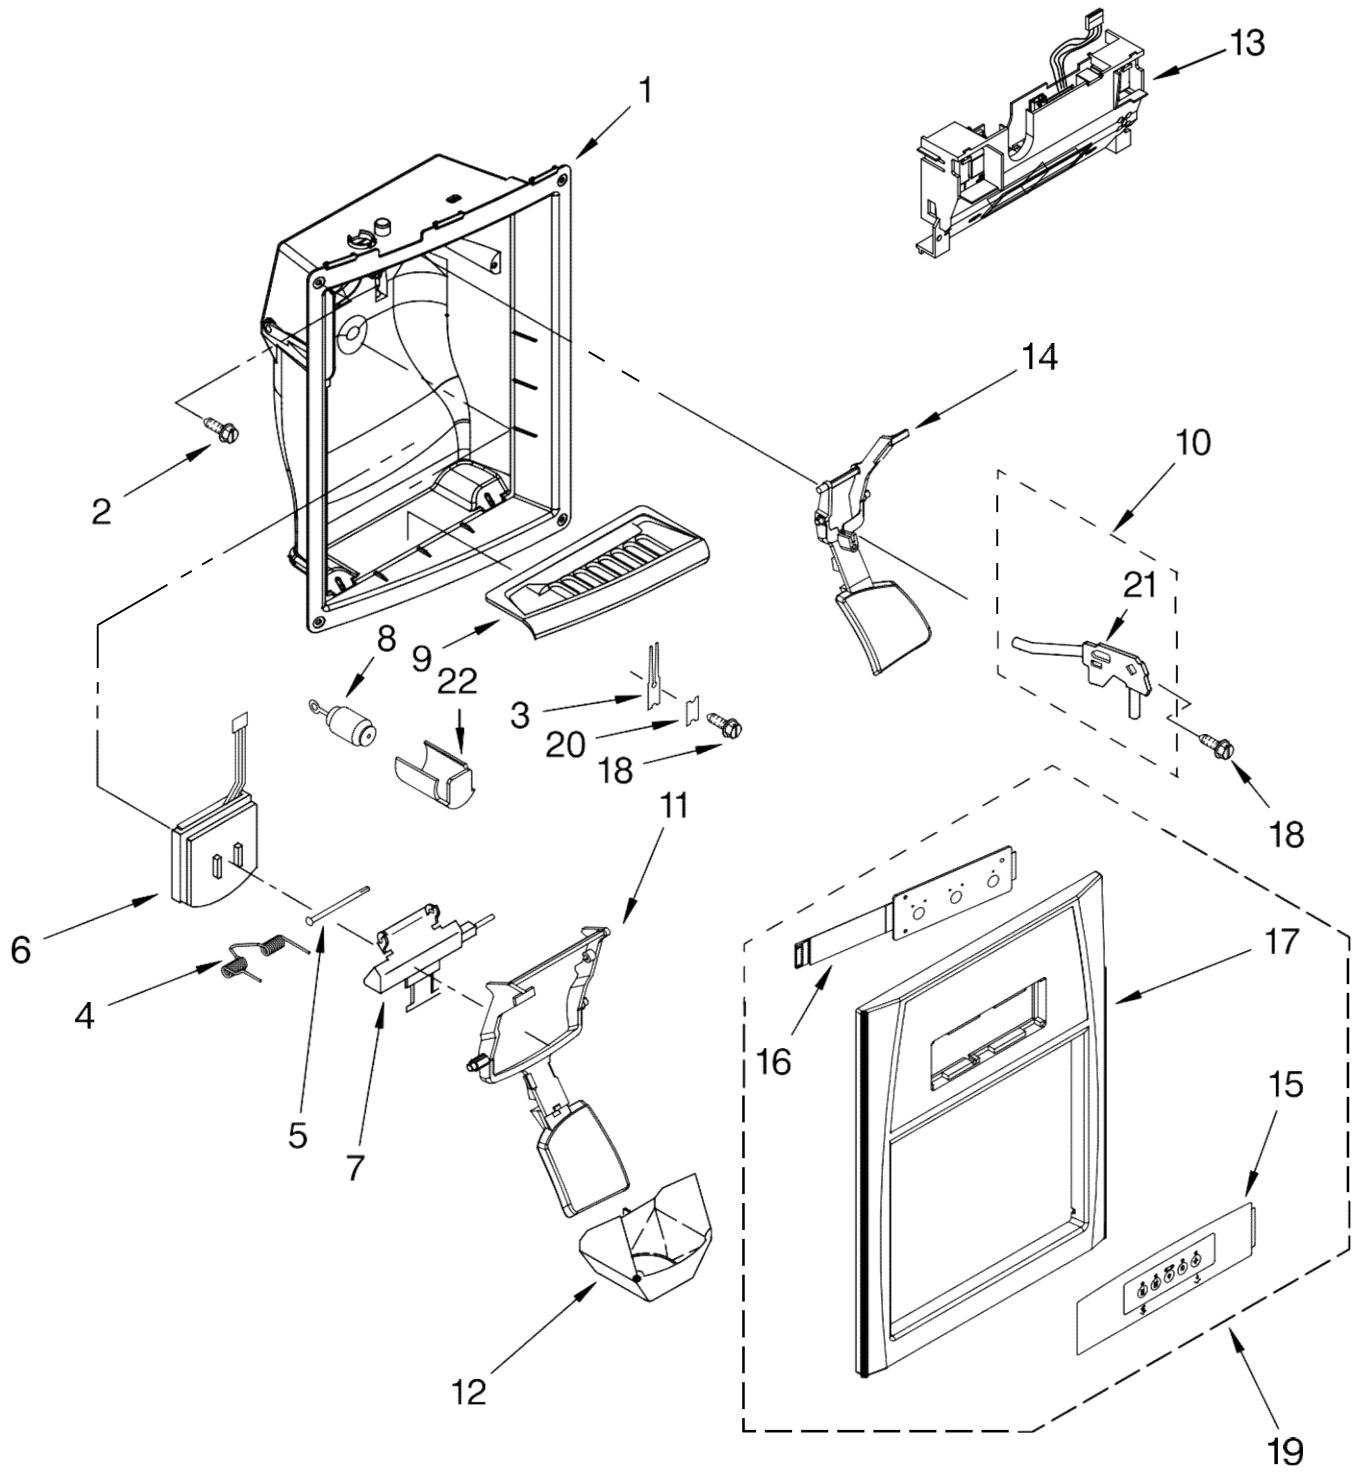

FOR ORDERING INFORMATION REFER TO PARTS PRICE LIST

Refrigerador Whirlpool 7GS5FHAXTA02

Illus. No.	Part No.	DESCRIPTION
1		Refrigerator Door (Includes Item #6)
	W10119882	Stainless VCM
2	2256101	Compartment Door 3
	2223239K	Door Bin (3)
4	3400012	Screw
6		Door Gasket, Magnetic
	2326338	Gray
7	2156022	Shelf Bin
8		Handle
	2254604S	Stainless Steel
9	W10010140	Set Screw
10	2182178	Door Closer, Upper Cam
11	489420	Screw
12		Bracket, Door Stop
	2200082	Chrome
14	2223464K	Mat-Bin, Blue
15	2219698	Stud-Mounting
16	488208	Screw
17	2220214	Nameplate

FOR ORDERING INFORMATION REFER TO PARTS PRICE LIST

Refrigerador Whirlpool 7GS5FHAXTA02

Illus. No.	Part No.	DESCRIPTION
1		Freezer Door (Includes #5 And Dispenser Front Parts)
	W10119944	Stainless VCM
2		Handle
	2254604S	Stainless Steel
3	2313199K	Trim, Door (3)
4	1128252	Connector
5		Door Gasket, Magnetic
	2326339	Gray
6	2219698	Stud-Mounting
7	2219982	Trim, Door Shelf
8	2195917	Endcap (6)
9	2182179	Door Closer, Upper Cam
10	489420	Screw
11		Bracket, Door Stop
	2200082	Chrome
12	W10010140	Set Screw
13	488208	Screw
14	3400012	Screw