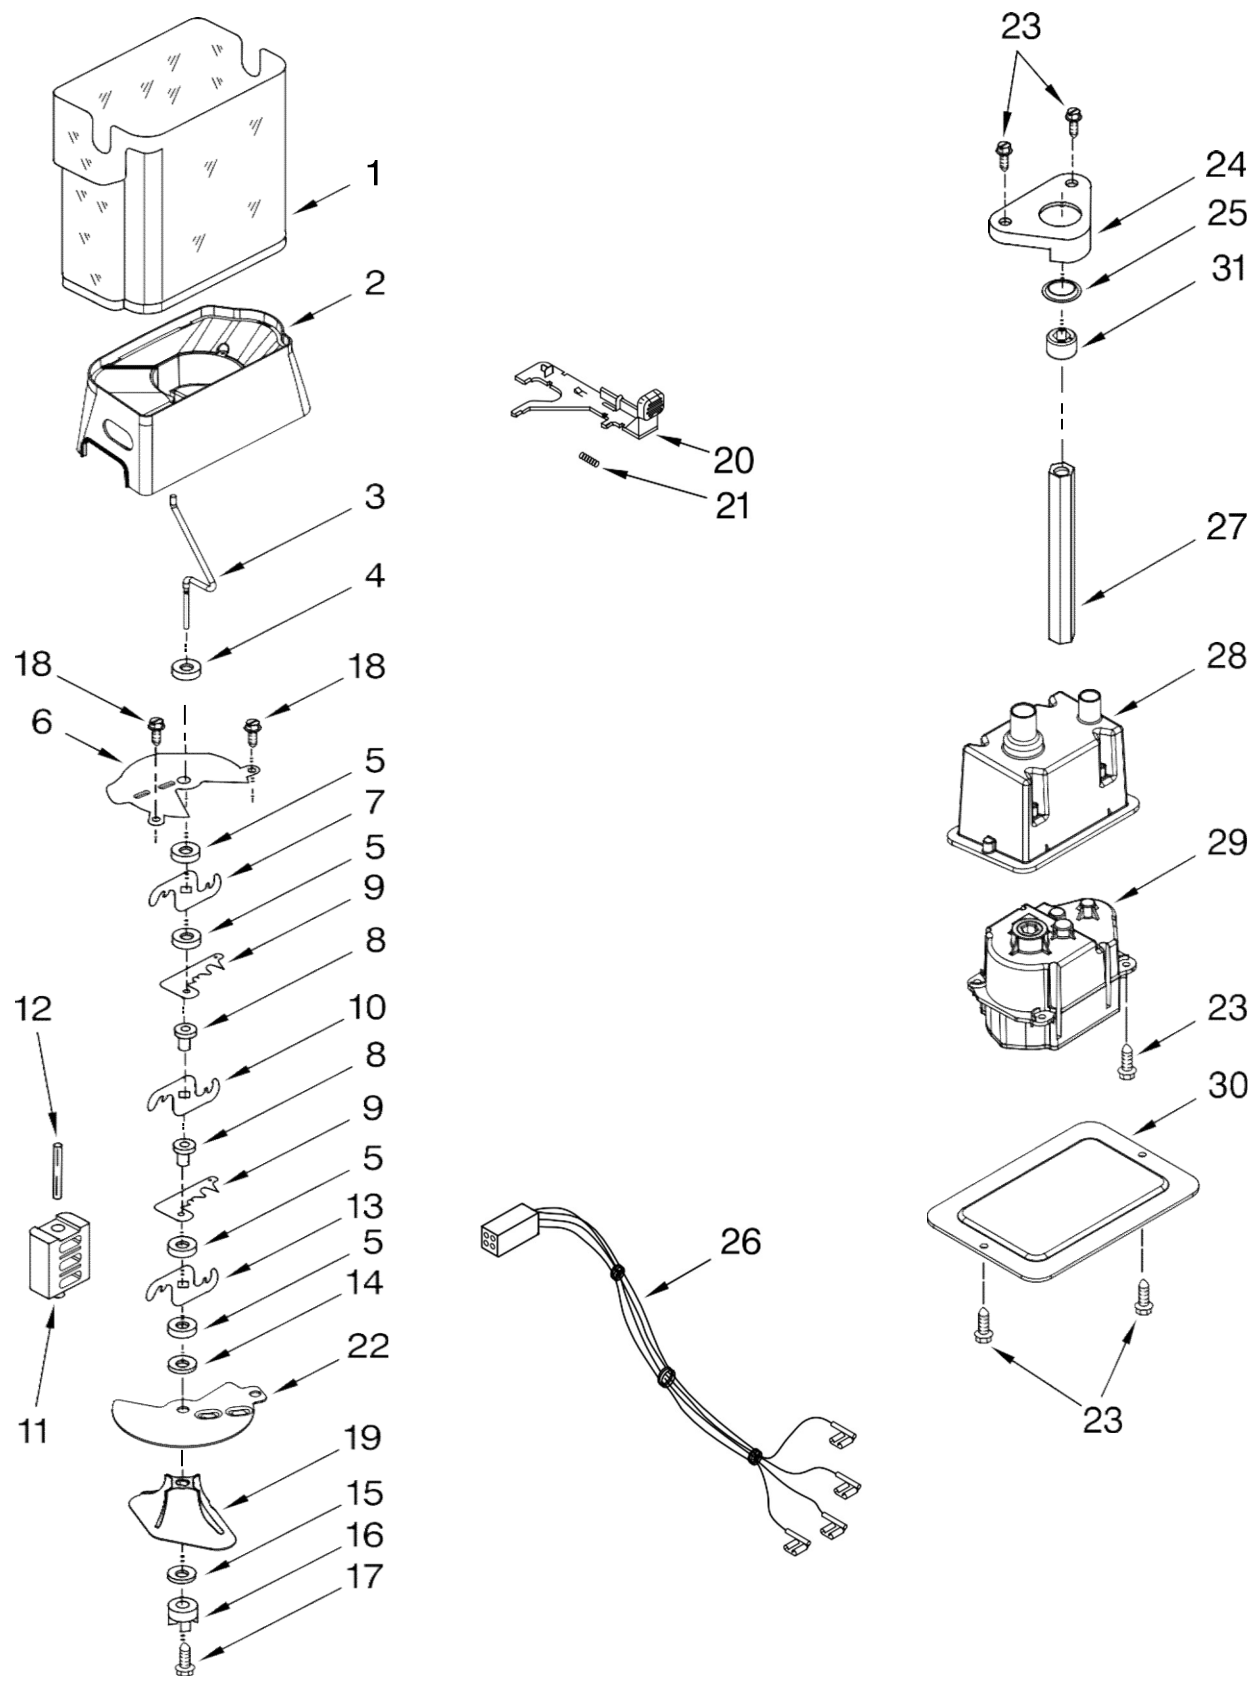

Refrigerador Whirlpool 7GS5FHAXTA02

FOR ORDERING INFORMATION REFER TO PARTS PRICE LIST

Refrigerador Whirlpool 7GS5FHAXTA02

Illus. No.	Part No.	DESCRIPTION
1		Liner (Not A Serviceable Part)
2	2211746K	Shelf, Slide Out Upper
3		Track, Basket-Dual
	2301291	Right
	2301292	Left
5	2211742K	Shelf, Slide Out Lower
6	2182971	Bin
7	3400893	Screw
8		Shelf Track
	2301289	Right Side
	2301290	Left Side
9	2205837K	Shelf (2)
10	W10004810	Screw (8)
11	842534	Clip, Air Duct (2)
12	2198587	Cover, Emitter
13	2198635	Spring
14	2198634	Pin
15	1115373	Switch, Rocker Arm
16	2220398	P.C. Board Emitter
17	2255720	Cover, Ice Maker
18	2212321	Slide, Ice Maker Mounting
19	489478	Screw
20	489214	Screw
21	2162085	Light Socket
22	2255743	Light Bulb
23	8281185	Screw
24	2198633	Flipper
25	W10173569	Cover, Receiver
26	2315398	Slide, Ice Maker Shut Off
27	2255114	P.C. Board, Receiver
28	2198643	Lens
29	2198589	Light Shield
30	2212340	Light Lens
31	2198641	Bracket, Ice Maker Cover
32	2155597	Socket, Light Ladder
33		2198609 Left Side
		2198610 Right Side
34	2303234	Shield, Wiring

Refrigerador Whirlpool 7GS5FHAXTA02

Illus. No.	Part No.	DESCRIPTION
1	2198573	Ice Bin
2	2317254	Crusher Bin
3	2317240	Auger
4	2258220	Washer
5	1119007	Spacer, Flat (4)
6	2317248	Cover, Crusher
7	2257024	Blade, Rotary
8	1119005	Spacer, Step (2)
9	2257020	Blade, Fixed
10	2257023	Blade, Rotary
11	2317239	Block, Blade
12	489229	Roll Pin
13	2257022	Blade, Rotary
14	489235	Washer, Plain
15	2198661	Washer, Coupling
16	2188918	Coupling
17	8281164	Screw
18	3400065	Screw
19	2317243	Wiper
20	2317277	Latch, Bin
21	2198608	Spring, Latch
22	2317250	Divider, Chamber
23	8281163	Screw
24	2188919	Holder
25	2198628	Seal
26	2187725	Wire Assembly, IDI Motor
27	2188916	Drive Shaft
28	2256154	Enclosure, Motor
29	2315545	Motor, Dispenser
30	2212305	Cover
31	2315559	Sleeve, Coupling
100	2317251	Ice Container (Complete)