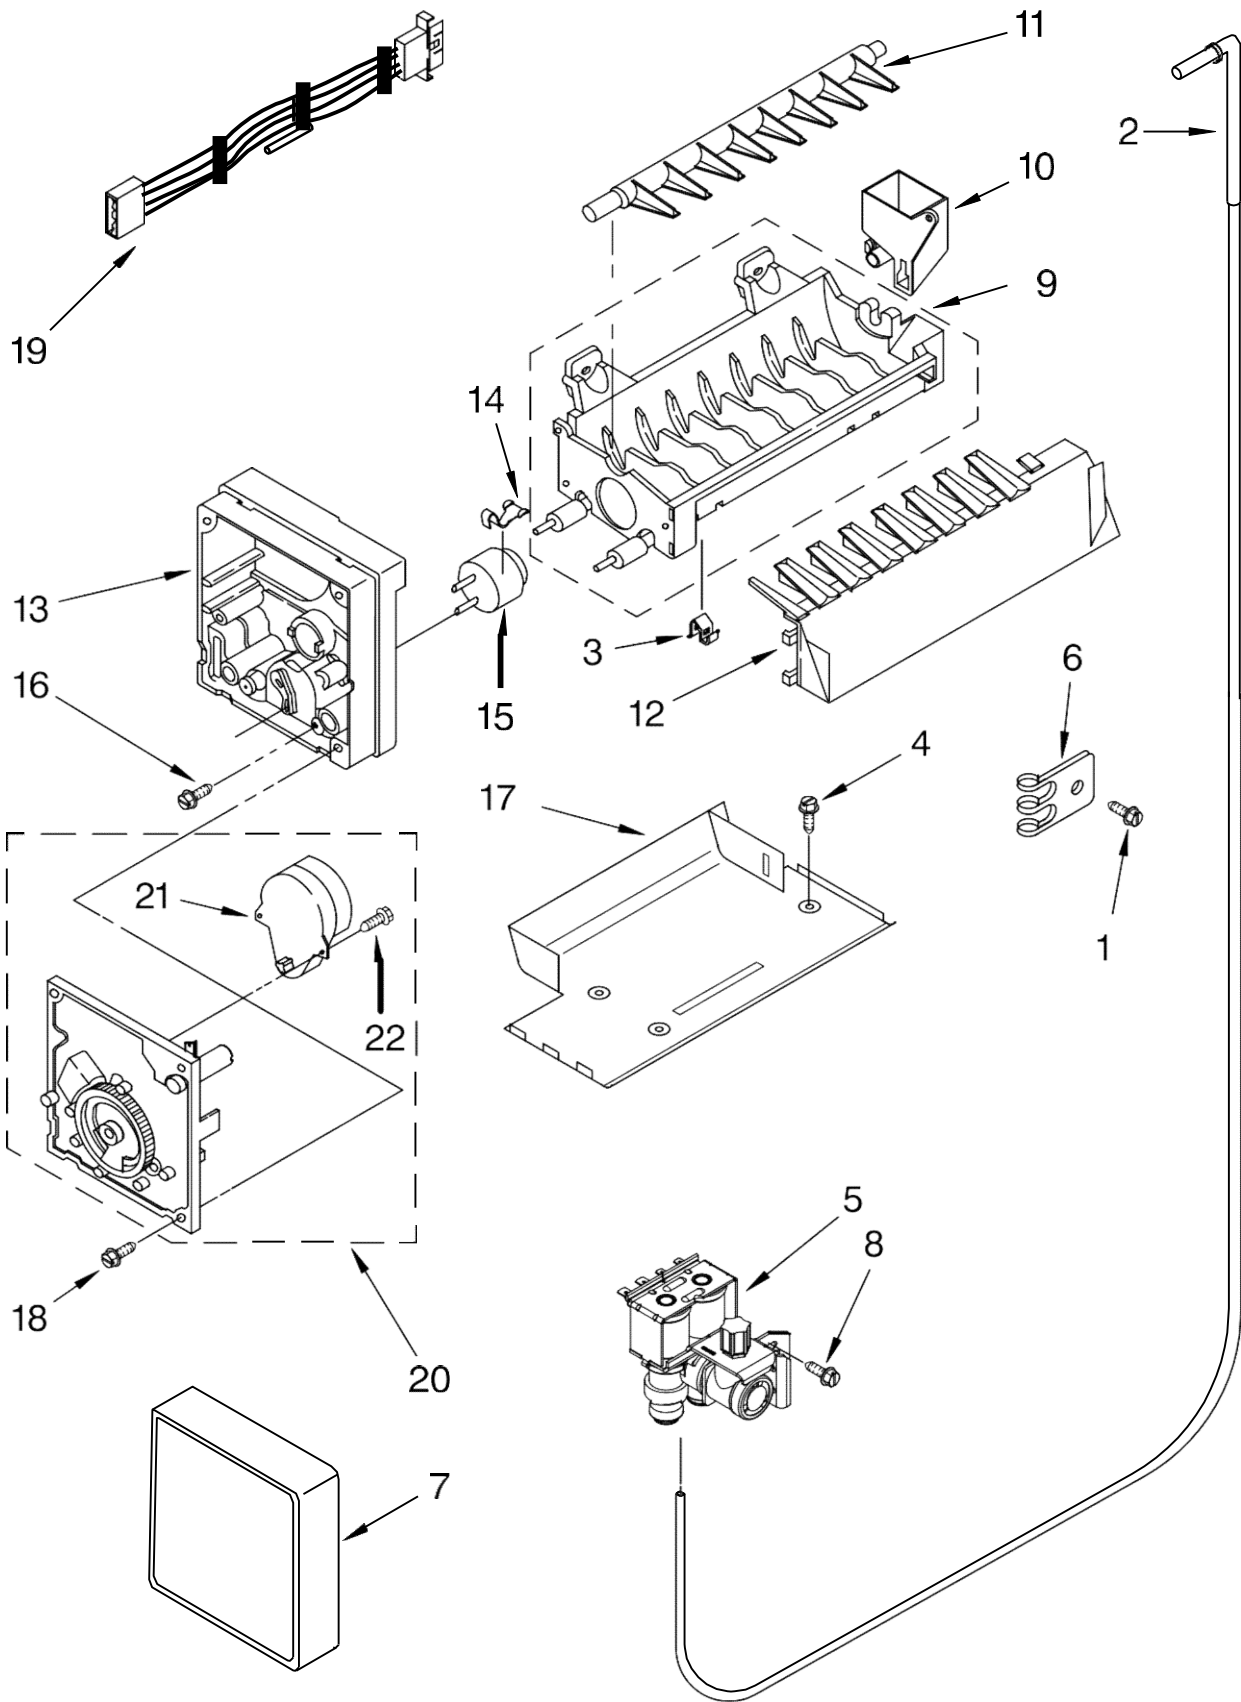

FOR ORDERING INFORMATION REFER TO PARTS PRICE LIST

Refrigerador Whirlpool 7GS5FHAXTA02

Illus. No.	Part No.	DESCRIPTION
1	489084	Screw
2	2303216	Fitting, Water Tube
3	628379	Clip, Fuse
4	489478	Screw
5	2315534	Filter Valve Asm
6	2208136	Clip, Tube
7	2174358	Cover
8	488649	Screw
9	W10122527	Mold & Heater Assembly (Also Order 542638 Silicone Grease)
10	2304969	Cup, Fill
11	627843	Ejector
12	2198598	Ice Stripper
13	2194712	Support
14	2315522	Retainer, Thermostat
15	627985	Thermostat (Also Order 542369 Cement Alumilastic)
16	8533917	Screw
17	2303583	Bracket, Ice Maker Mounting
18	489276	Screw
19	2187467	Harness, Wiring
20	626691	Module Assembly (Includes Items 21 & 22)
21	626683	Motor
22	489136	Screw
100	W10122502	Icemaker Assembly