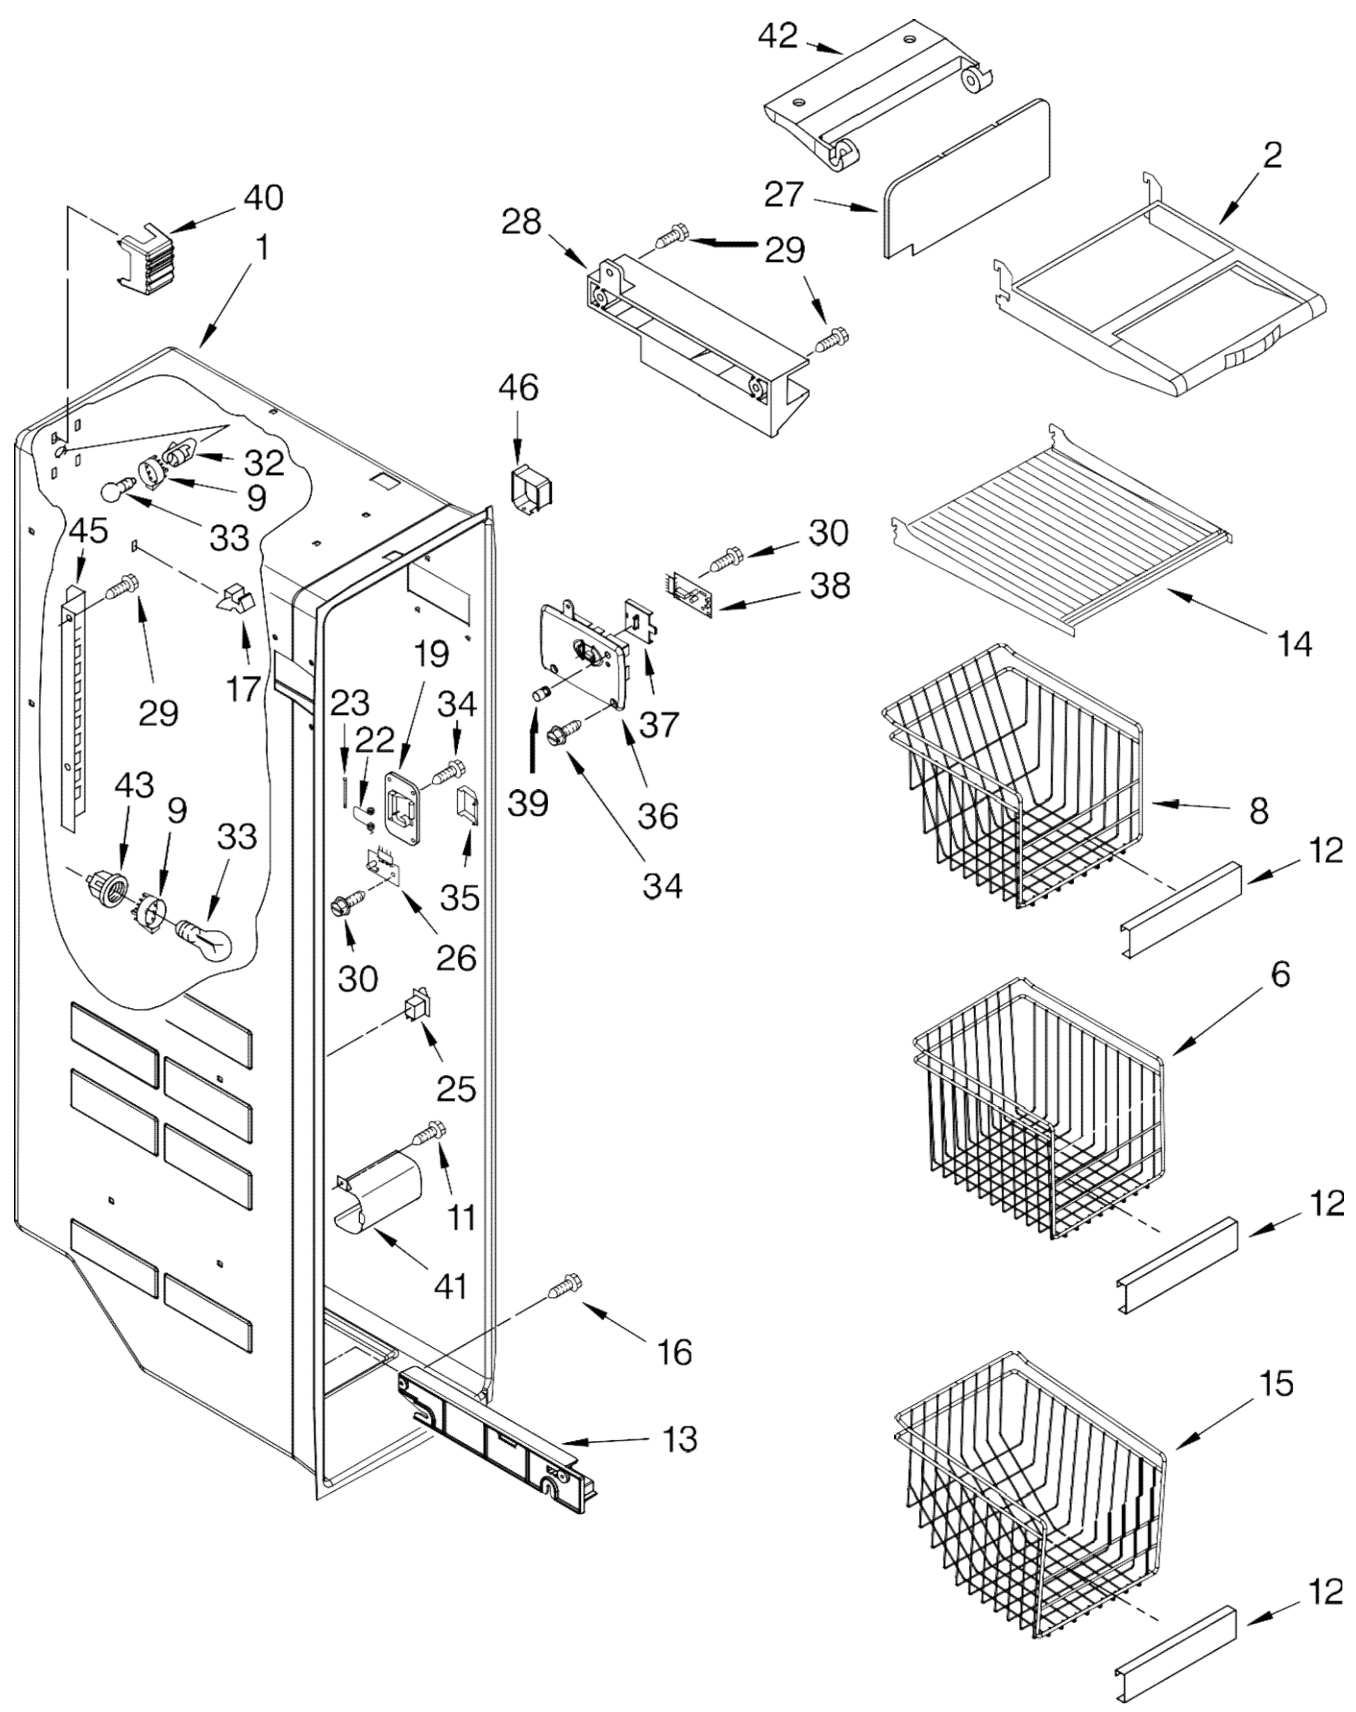

FOR ORDERING INFORMATION REFER TO PARTS PRICE LIST

Refrigerador Whirlpool 7GS6SHEXMS02

Illus. No.	Part No.	DESCRIPTION
1		Liner (Not A Serviceable Part)
2	2204486K	Shelf, Flip Up
6	2301190	Basket, Tall
8	2301189	Basket, Top
9	2167012	Shroud, Light
11	3400893	Screw
12	2195905K	Trim, Basket
13		Shelf Track (3)
	2301289	Right Side
	2301290	Left Side
14	2205837K	Shelf
15	2301191	Basket
16	W10004810	Screw (12)
17	842534	Clip, Air Duct (2)
19	2255572	Cover, Emitter
22	2198635	Spring
23	2198634	Pin
25	1115373	Switch, Rocker Arm
26	2220398	P.C. Board Emitter
27	2255588	Cover, Ice Maker
28	2212321	Slide, Ice Maker Mounting
29	489478	Screw
30	489214	Screw
32	2162085	Light Socket
33	2255743	Light Bulb
34	8281185	Screw
35	2198633	Flipper
36	2255558	Cover, Receiver
37	2255562	Slide, Ice Maker Shut Off
38	2255114	P.C. Board, Receiver
39	2198643	Lens
40	2198589	Light Shield
41	2212340	Light Lens
42	2198641	Bracket, Ice Maker Cover
43	2155597	Socket, Light
45		Ladder
	2198609	Left Side
	2198610	Right Side
46	2303234	Shield, Wiring