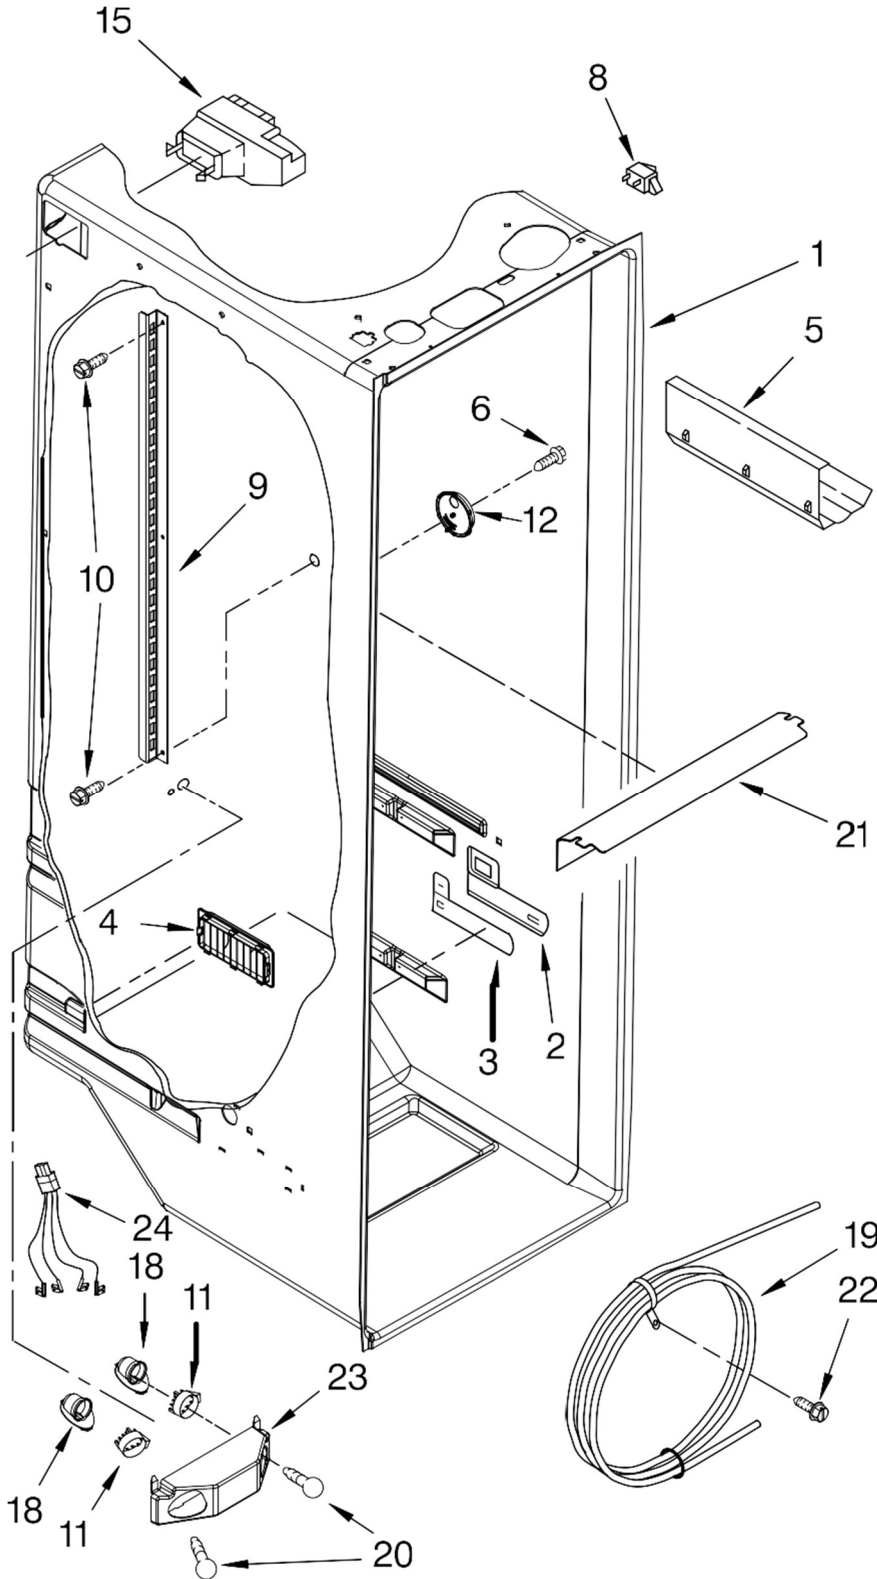

FOR ORDERING INFORMATION REFER TO PARTS PRICE LIST

Refrigerador Whirlpool 7GS6SHEXMS02

Illus. No.	Part No.	DESCRIPTION	Illus. No.	Part No.	DESCRIPTION	Illus. No.	Part No.	DESCRIPTION
1		Literature Parts	13	2304322	Hinge Bottom	26	2155311	Door Closer, Lower Cam (2)
	2261378	Energy Guide	14		Filler, Wrapper	27	489483	Screw
	2261383	Owner's Manual		2196097	Black	28	2186443	Housing, Water Filter
	2255955	Service & Wiring Sheet	15		Grille	29	2255519	Water Filter
	2220407	Modular Icemaker Service Sheet		2198468B	Black	30		Cap, Water Filter
	2261037	Instruction Sheet, Door Removal	16	489497	Screw		2186494B	Black
2	2174748	Front Roller (2)	17	488687	Screw	31	489500	Screw
3	3400517	Screw	18	940139	Drain Fitting	32	3400113	Screw
4	2196236	Roller (Rear) (2)	19	1108438	Extension Tube	35	488500	Screw
5	489427	Screw	20	1108439	Clip, Drain Tube	36	2203770	Hinge Top (FC)
6	2155013	Clip, Grille	21	2220758	Cover, Unit	37	2255012	Tube, Filter Outlet
8	2156056	Shim	22		Cabinet (Not A Serviceable Part)	38	2304697	Tube, Filter Inlet
9	2203771	Hinge Top (RC)	23		Hinge Cover			
10	2186489	Block, Housing Support		2203408B	Black			
11	8281227	Screw	24	489348	Clamp, Service Cord			
12		Hinge Cover	25	489084	Screw			
	2203407B	Black						

FOR ORDERING INFORMATION REFER TO PARTS PRICE LIST

Refrigerador Whirlpool 7GS6SHEXMS02

Illus. No.	Part No.	DESCRIPTION
1	2223517	Frame Assembly
2	2223261	Snack Bin Asm
3	2223592	Cover, Crisper
4		Track, Shelf
	2223427	Right Side
	2223428	Left Side
5	2223637	Shelf Assembly, Drop Down (Include 4 & 9)
6	2223714	Glass, Meat Cover
7	2223591	Glass, Cover
8	2223242	Cover, Meat Pan
9	2223426	Shelf, Drop Down
10	2223235	Crisper Pan Asm
11	2223308	Slide, Humidity Control
12	2223309	Knob, Humidity Control
13	2223288	Shelf Pan Assembly
14	2223243	Meat Pan Asm
15	2196485	Stud Assembly
16	3400894	Screw
17	2196483	Stud Assembly
18	2179350	Deflector
20	8281158	Screw
21	2216624	Egg Bin Assembly
22	2255160	Shelf, Slide Out (2)
23	2223320	Slide, Pan