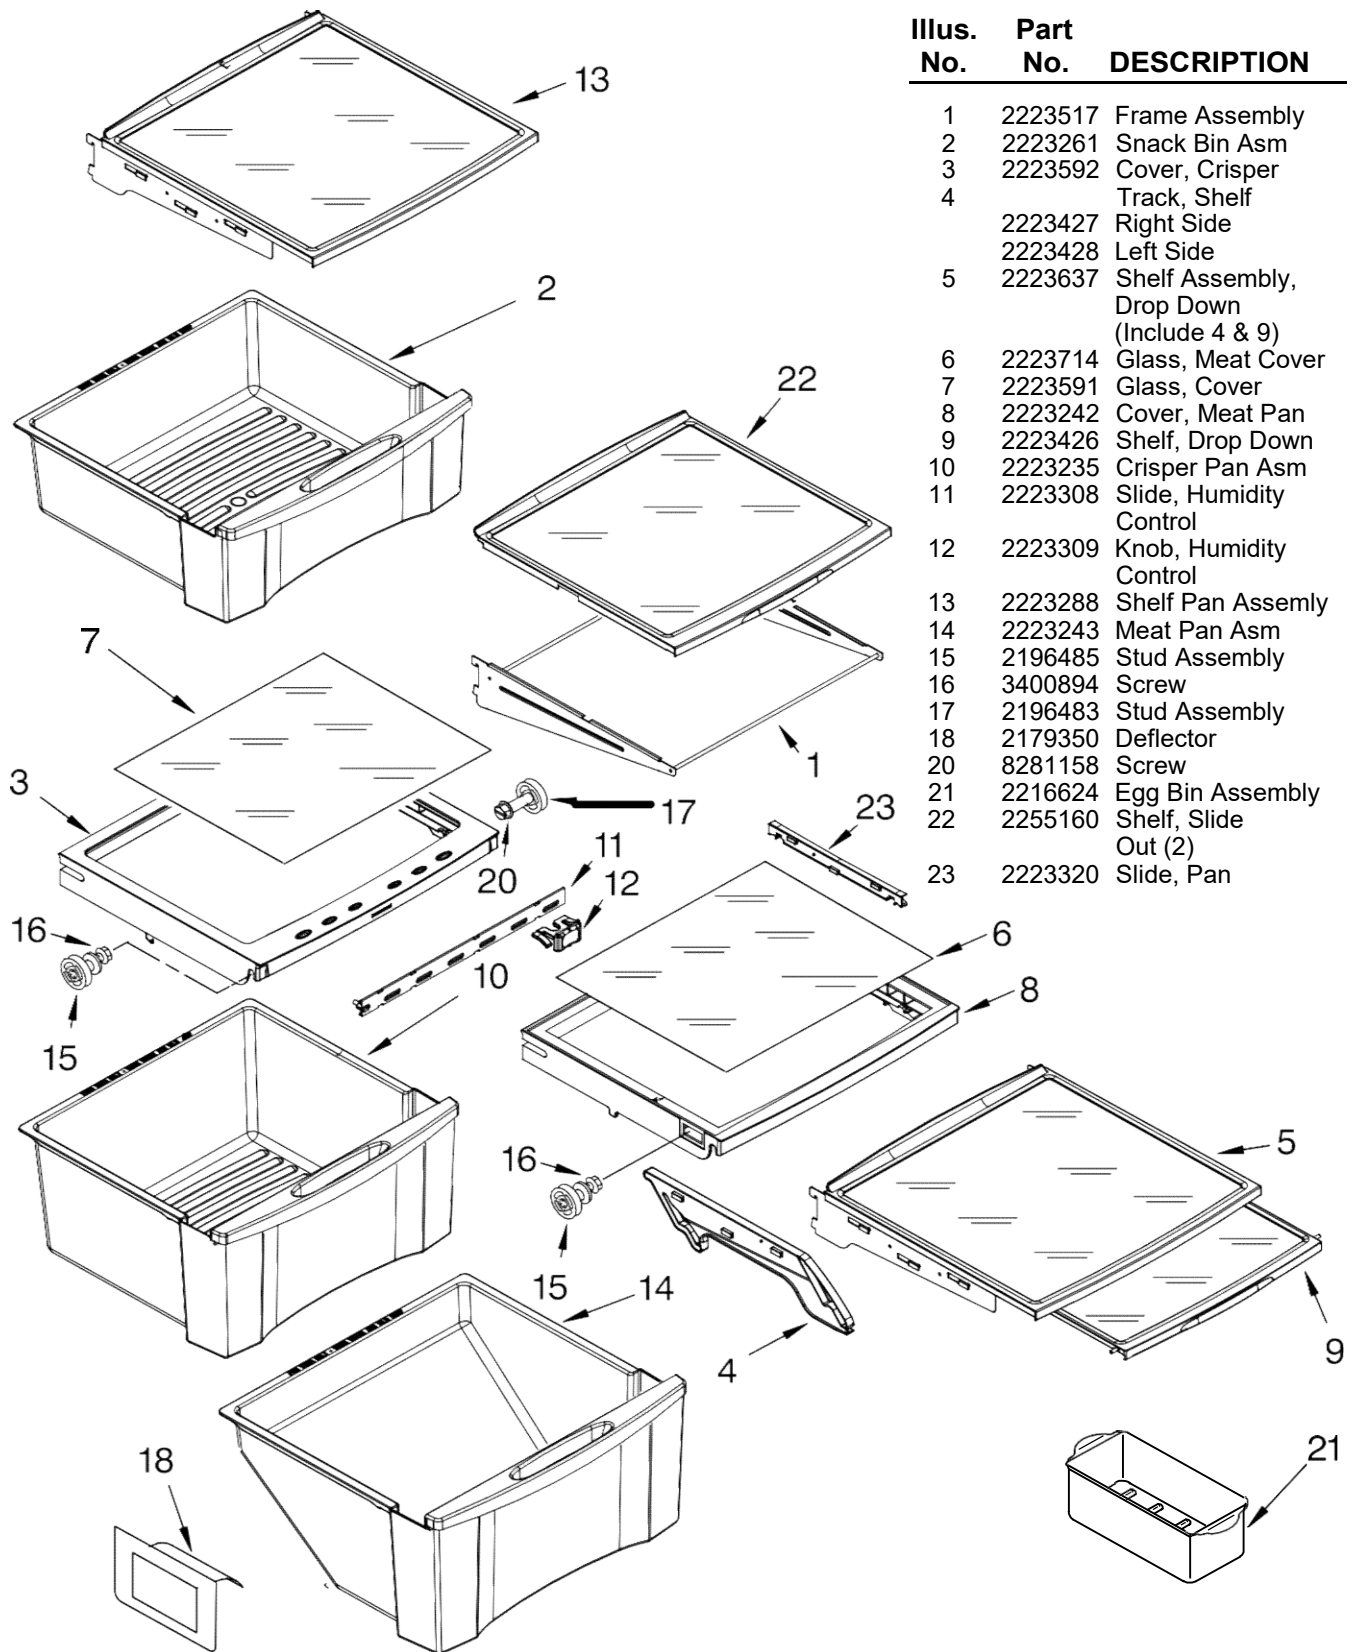

FOR ORDERING INFORMATION REFER TO PARTS PRICE LIST

Refrigerador Whirlpool 7GS6SHEXMS02

Illus. No.	Part No.	DESCRIPTION	Illus. No.	Part No.	DESCRIPTION	Illus. No.	Part No.	DESCRIPTION
1		Literature Parts	13	2304322	Hinge Bottom	26	2155311	Door Closer, Lower Cam (2)
	2261378	Energy Guide	14		Filler, Wrapper	27	489483	Screw
	2261383	Owner's Manual		2196097	Black	28	2186443	Housing, Water Filter
	2255955	Service & Wiring Sheet	15		Grille	29	2255519	Water Filter
	2220407	Modular Icemaker Service Sheet		2198468B	Black	30		Cap, Water Filter
	2261037	Instruction Sheet, Door Removal	16	489497	Screw		2186494B	Black
2	2174748	Front Roller (2)	17	488687	Screw	31	489500	Screw
3	3400517	Screw	18	940139	Drain Fitting	32	3400113	Screw
4	2196236	Roller (Rear) (2)	19	1108438	Extension Tube	35	488500	Screw
5	489427	Screw	20	1108439	Clip, Drain Tube	36	2203770	Hinge Top (FC)
6	2155013	Clip, Grille	21	2220758	Cover, Unit	37	2255012	Tube, Filter Outlet
8	2156056	Shim	22		Cabinet (Not A Serviceable Part)	38	2304697	Tube, Filter Inlet
9	2203771	Hinge Top (RC)	23		Hinge Cover			
10	2186489	Block, Housing Support		2203408B	Black			
11	8281227	Screw	24	489348	Clamp, Service Cord			
12		Hinge Cover	25	489084	Screw			
	2203407B	Black						

FOR ORDERING INFORMATION REFER TO PARTS PRICE LIST

Refrigerador Whirlpool 7GS6SHEXMS02

Illus. No.	Part No.	DESCRIPTION
1	2223517	Frame Assembly
2	2223261	Snack Bin Asm
3	2223592	Cover, Crisper
4		Track, Shelf
	2223427	Right Side
	2223428	Left Side
5	2223637	Shelf Assembly, Drop Down (Include 4 & 9)
6	2223714	Glass, Meat Cover
7	2223591	Glass, Cover
8	2223242	Cover, Meat Pan
9	2223426	Shelf, Drop Down
10	2223235	Crisper Pan Asm
11	2223308	Slide, Humidity Control
12	2223309	Knob, Humidity Control
13	2223288	Shelf Pan Assembly
14	2223243	Meat Pan Asm
15	2196485	Stud Assembly
16	3400894	Screw
17	2196483	Stud Assembly
18	2179350	Deflector
20	8281158	Screw
21	2216624	Egg Bin Assembly
22	2255160	Shelf, Slide Out (2)
23	2223320	Slide, Pan