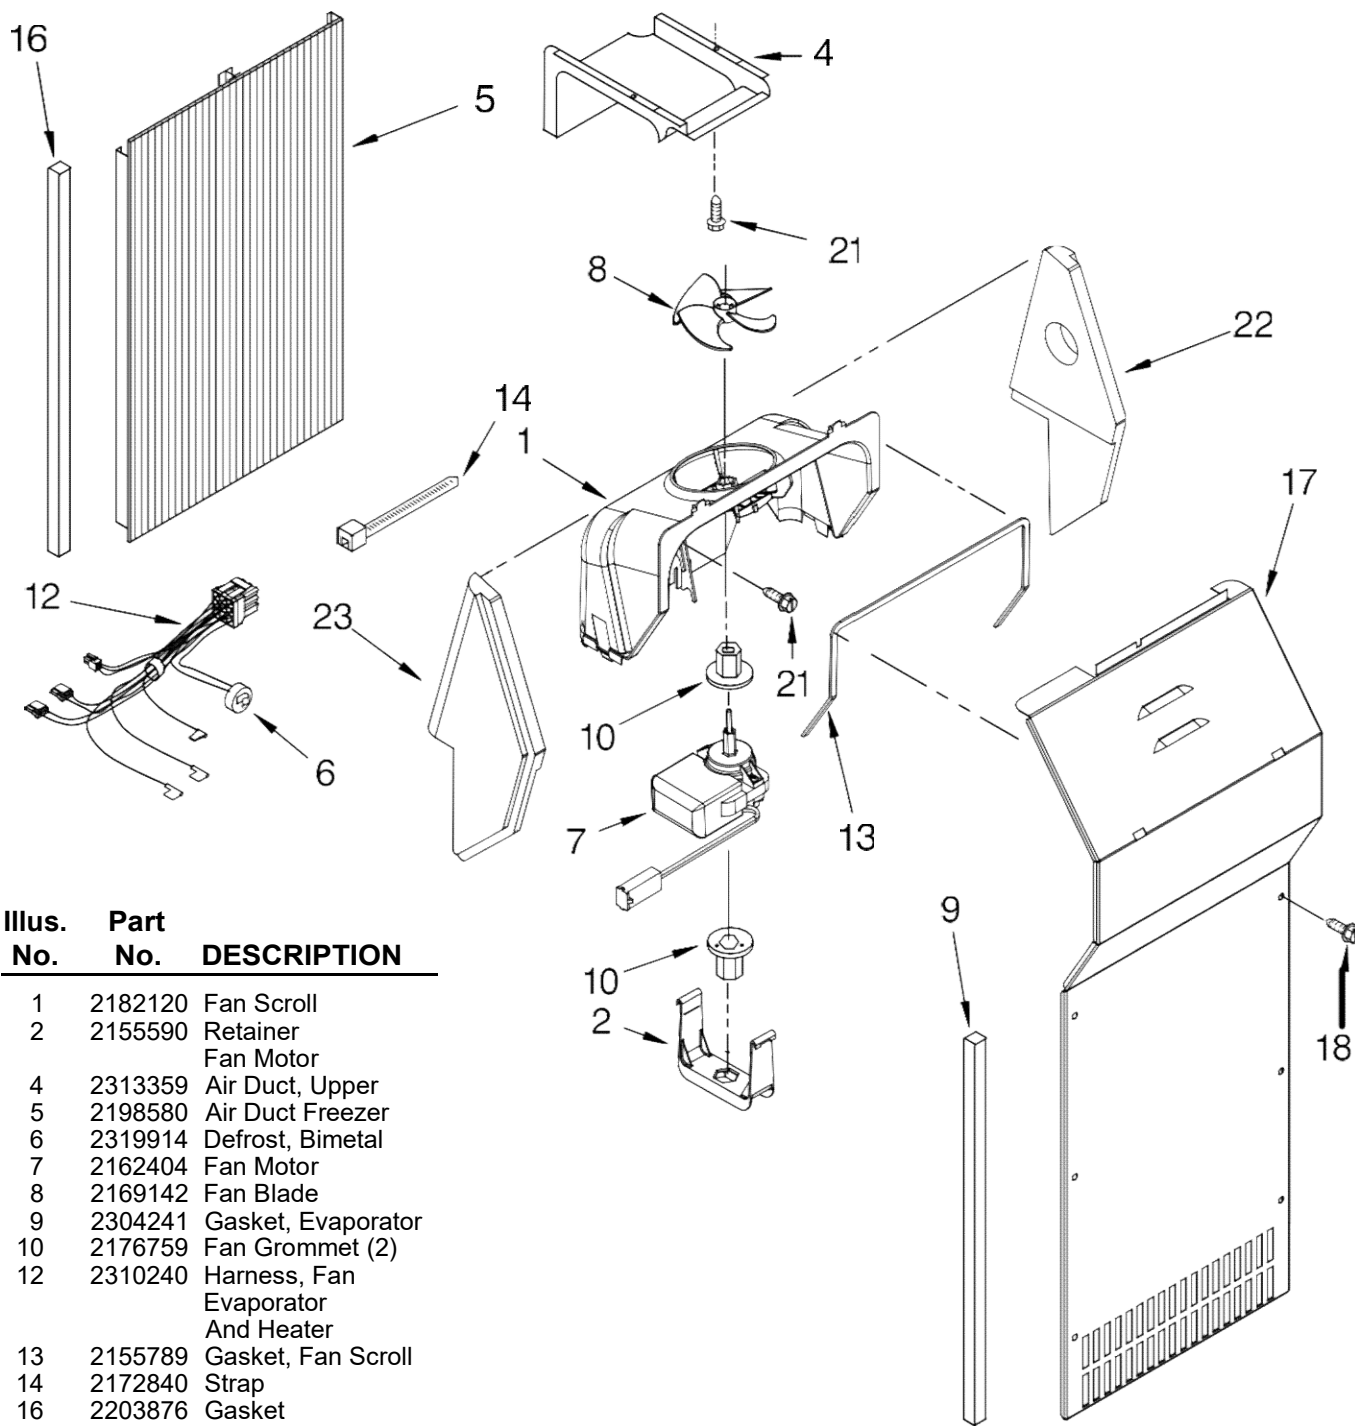

Illus. No.	Part No.	DESCRIPTION
1	2182120	Fan Scroll
2	2155590	Retainer Fan Motor
4	2313359	Air Duct, Upper
5	2198580	Air Duct Freezer
6	2319914	Defrost, Bimetal
7	2162404	Fan Motor
8	2169142	Fan Blade
9	2304241	Gasket, Evaporator
10	2176759	Fan Grommet (2)
12	2310240	Harness, Fan Evaporator And Heater
13	2155789	Gasket, Fan Scroll
14	2172840	Strap
16	2203876	Gasket
17	2206314	Cover, Evaporator (Includes #9)
18	8281159	Screw (6)
21	489478	Screw
22	2203595	Support, R.S.
23	2203596	Support, L.S.

FOR ORDERING INFORMATION REFER TO PARTS PRICE LIST