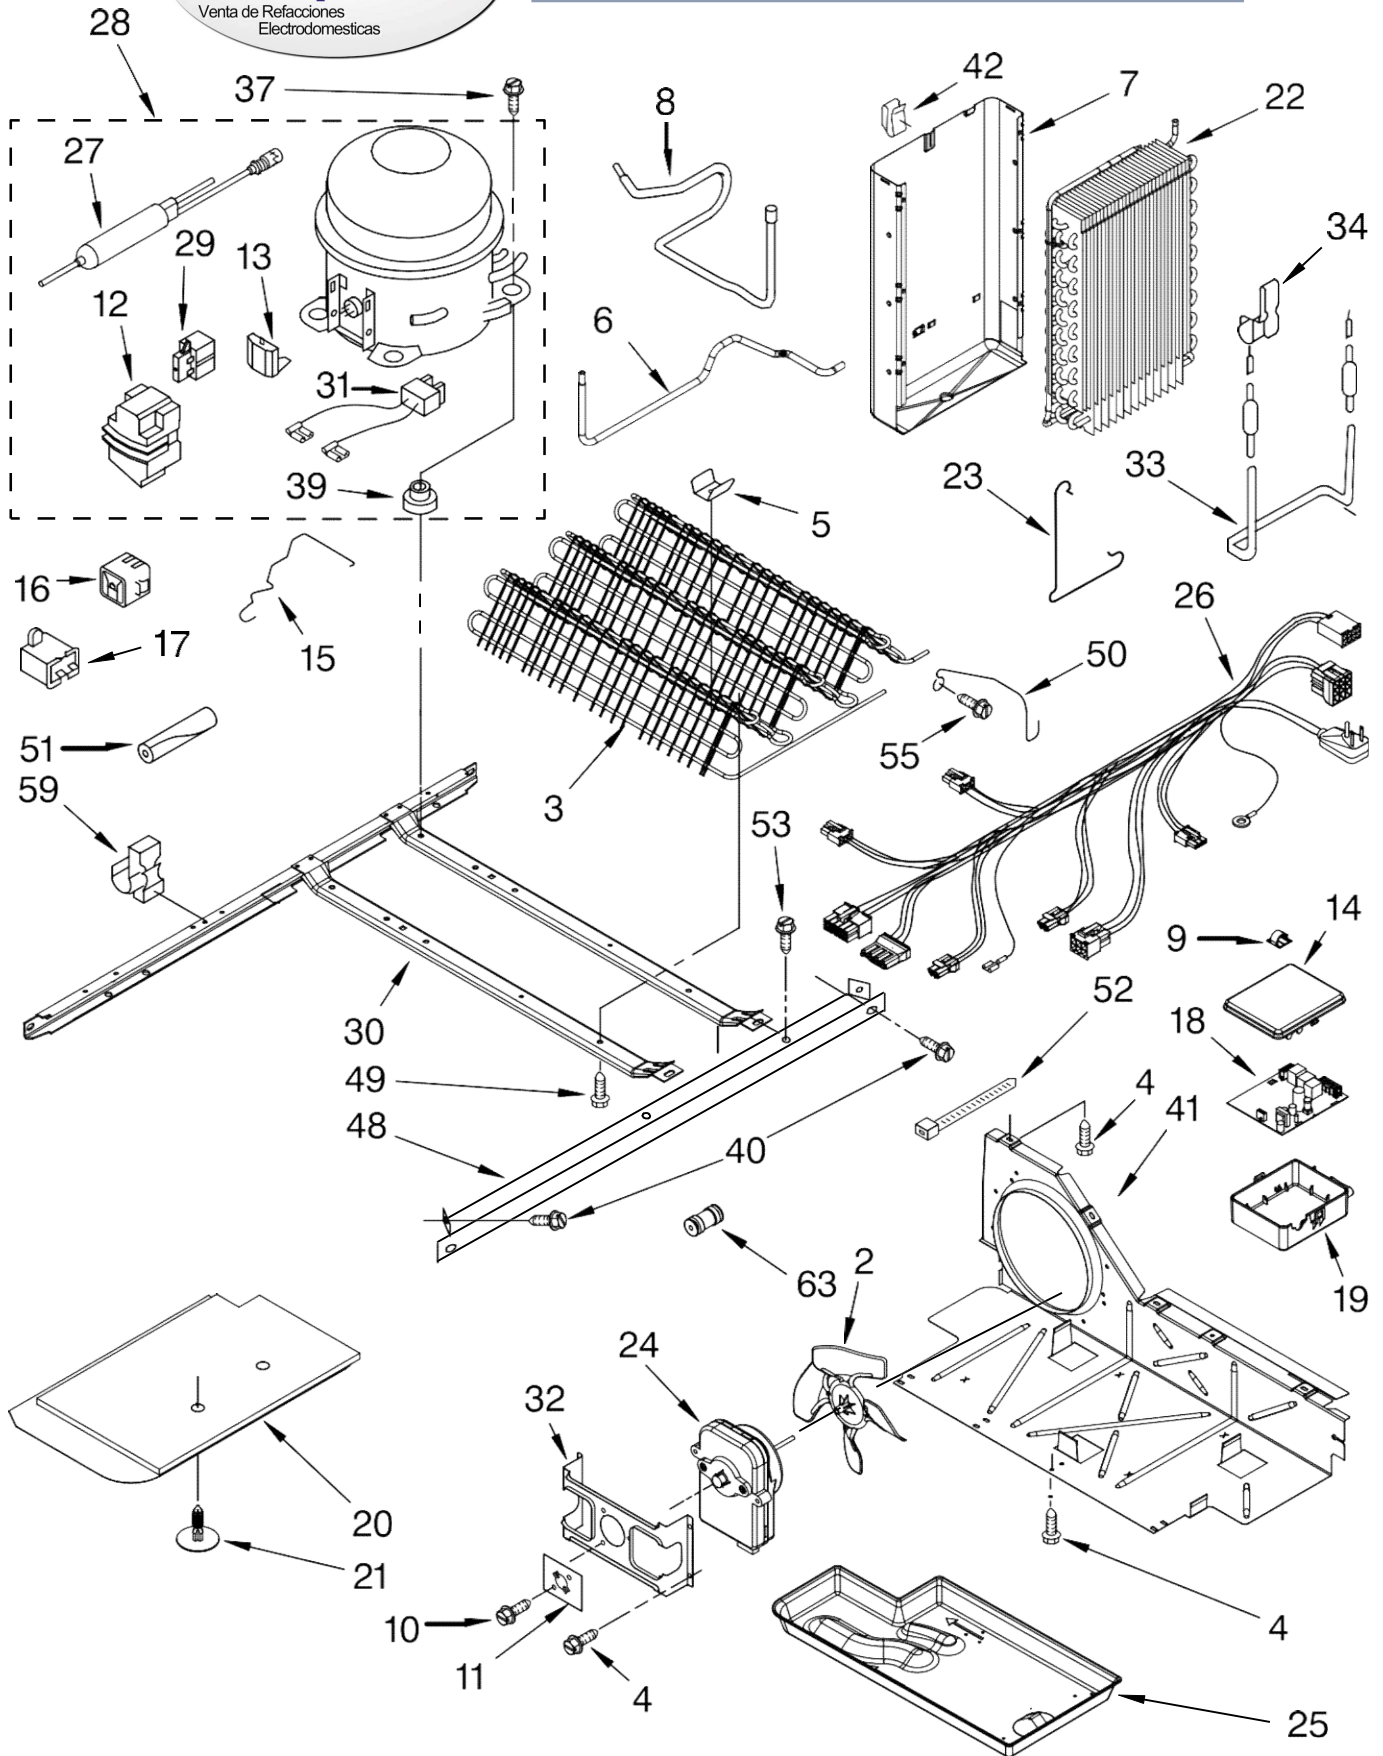

Refrigerador Whirlpool 7GS6SHEXMS02

FOR ORDERING INFORMATION REFER TO PARTS PRICE LIST

Refrigerador Whirlpool 7GS6SHEXMS02

Illus. No.	Part No.	DESCRIPTION
2	2225834	Fan, Blade
3	2304902	Condenser Assembly
4	489464	Screw
5	2216914	Clip, Condenser
6	2261599	Tube, Condenser to Heat Loop
7	2304289	Heat Shield And Drain Pan
8	2205765	Tube Suction
9	1115374	Clip, Wiring
10	8281160	Screw
11	2216997	Bracket, Insert
12	4387731	Cover (Service Only)
13	4387835	Overload (Service Only)
14	2255624	Cover
15	2255199	Clip, Retaining
16	2319792	Start-Device, Combination (Start Relay and Overload) for Production Compressor Only
17	2169373	Production Capacitor
	4387764	Service
18	2304095	Elec. Control
19	2255623	Control Box
20	2304899	Unit Cover, Bottom
21	489396	Clip
22	2188823	Evaporator
23	2161324	Clip
24	2188729	Motor, Fan
25	1105523	Tray, Evaporator

Illus. No.	Part No.	DESCRIPTION
26	2187739	Harness, Unit
27		Drier
	2319825	Production
	2317845	Service
28	2255197	Compressor (Includes Items 12, 13, 17, 27, 29, 31 & 39) (Also Order 876765 Tube Kit)
29	2183454	Relay (Service Only)
30	2304904	Unit Mounting Frame
31	4387765	Wire, Capacitor (Service Only)
32	2181929	Bracket, Fan Motor
33	2188175	Heater, Defrost
34	2304287	Clip, Heater
37	489373	Screw
39		Grommet (4) (Production)
	1100826	(Production)
	4387558	(Service)
40	489340	Screw
41	2196202	Air Baffle
42	2155547	Clip, Heat
48	2305374	Unit Mounting Rail
49	8281232	Screw
50	2186495	Guard, Fan
51	2161302	Sleeve
52	2172840	Wire Tie

Illus. No.	Part No.	DESCRIPTION
53	489427	Screw
55	489478	Screw
59	2261316	Clip, Wire & Tube
63	2209709	Union

Following Parts Not Illustrated and Optional Parts Not Included

978025	Valve, Access (1/4")
978026	Valve, Access (5/16")
978027	Valve, Access (3/8")
978028	Valve, Access (1/2")
978029	Valve, Access (5/8")
978030	Valve, Access (3/4")
876764	Valve, Access (3/16")

REFRIGERANT CHARGE

5.0 oz.
(R-134A)