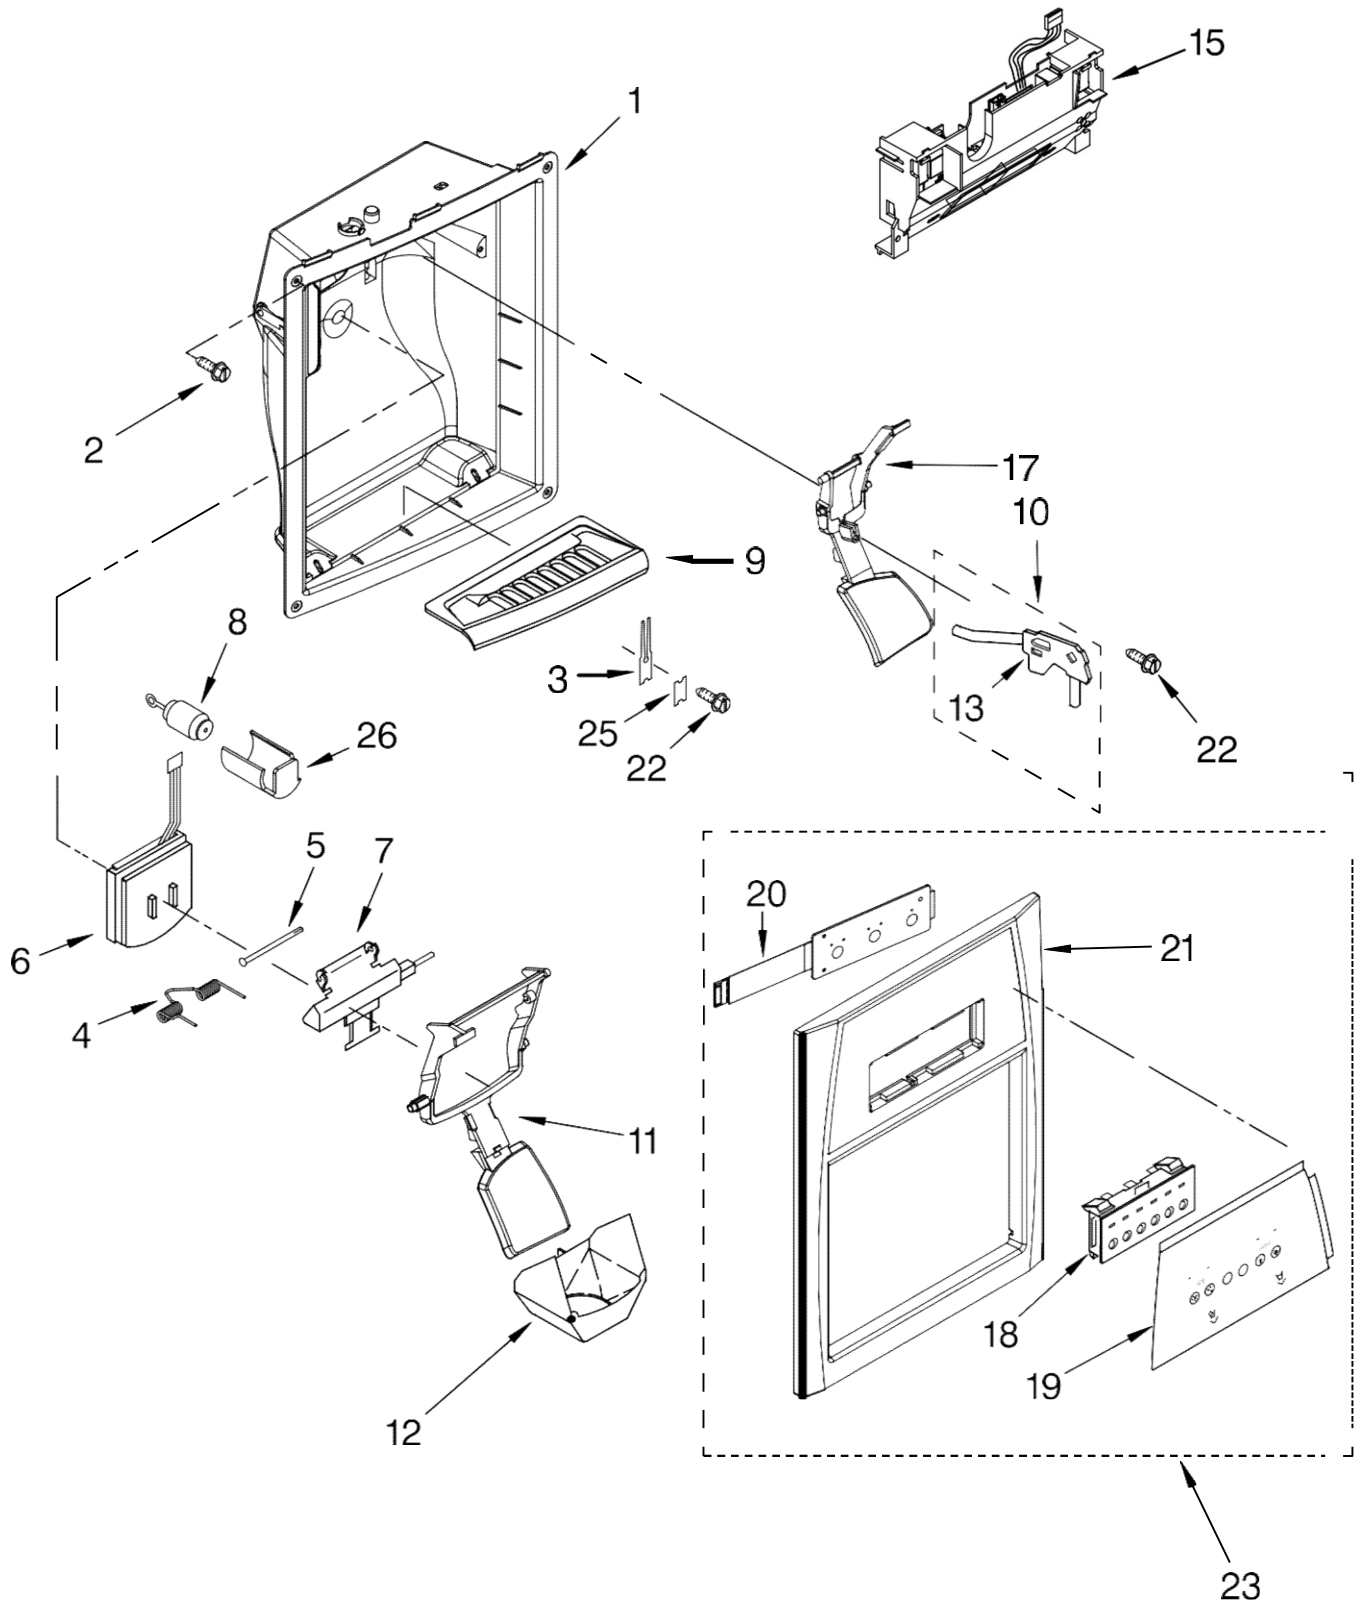

Refrigerador Whirlpool 7GS6SHEXMS02

FOR ORDERING INFORMATION REFER TO PARTS PRICE LIST

Refrigerador Whirlpool 7GS6SHEXMS02

Illus. No.	Part No.	DESCRIPTION
1		Housing, Dispenser (Not Serviced)
2	3196537	Screw
3	2194719	Retainer, Levers
4	2304772	Spring, Torsion
5	2196195	Pin
6	2180353	Door, Ice
7	2304355	Door Mechanism Assembly
8	2205686	Mechanism Delay
9		Grille, Overflow
10	2207007B	Black
10	2304317	Water Fitting Assembly (Includes Water Tube)
11		Lever, Ice Dispenser
12	2255431B	Black
12	2180224	Guide, Ice
13	2304673	Bracket, Dispenser
15	2252163	Bracket, Control
17		Lever, Water Dispenser
18	2255432B	Black
18		Switch Assembly (Not Available Order #23)
19		Overlay, Front Cover (Not Available Order #23)
20		LED Display with Auto Night Light (Not Available Order #23)
21		Front Cover, Housing (Not Available, Order #23)
22	489000	Screw
23		Front Cover Assembly (Includes Items 18, 19, 20 & 21)
25	2252080B	Black
25	2195051	Strain Relief
26	2252127	Sleeve, Mechanism Display