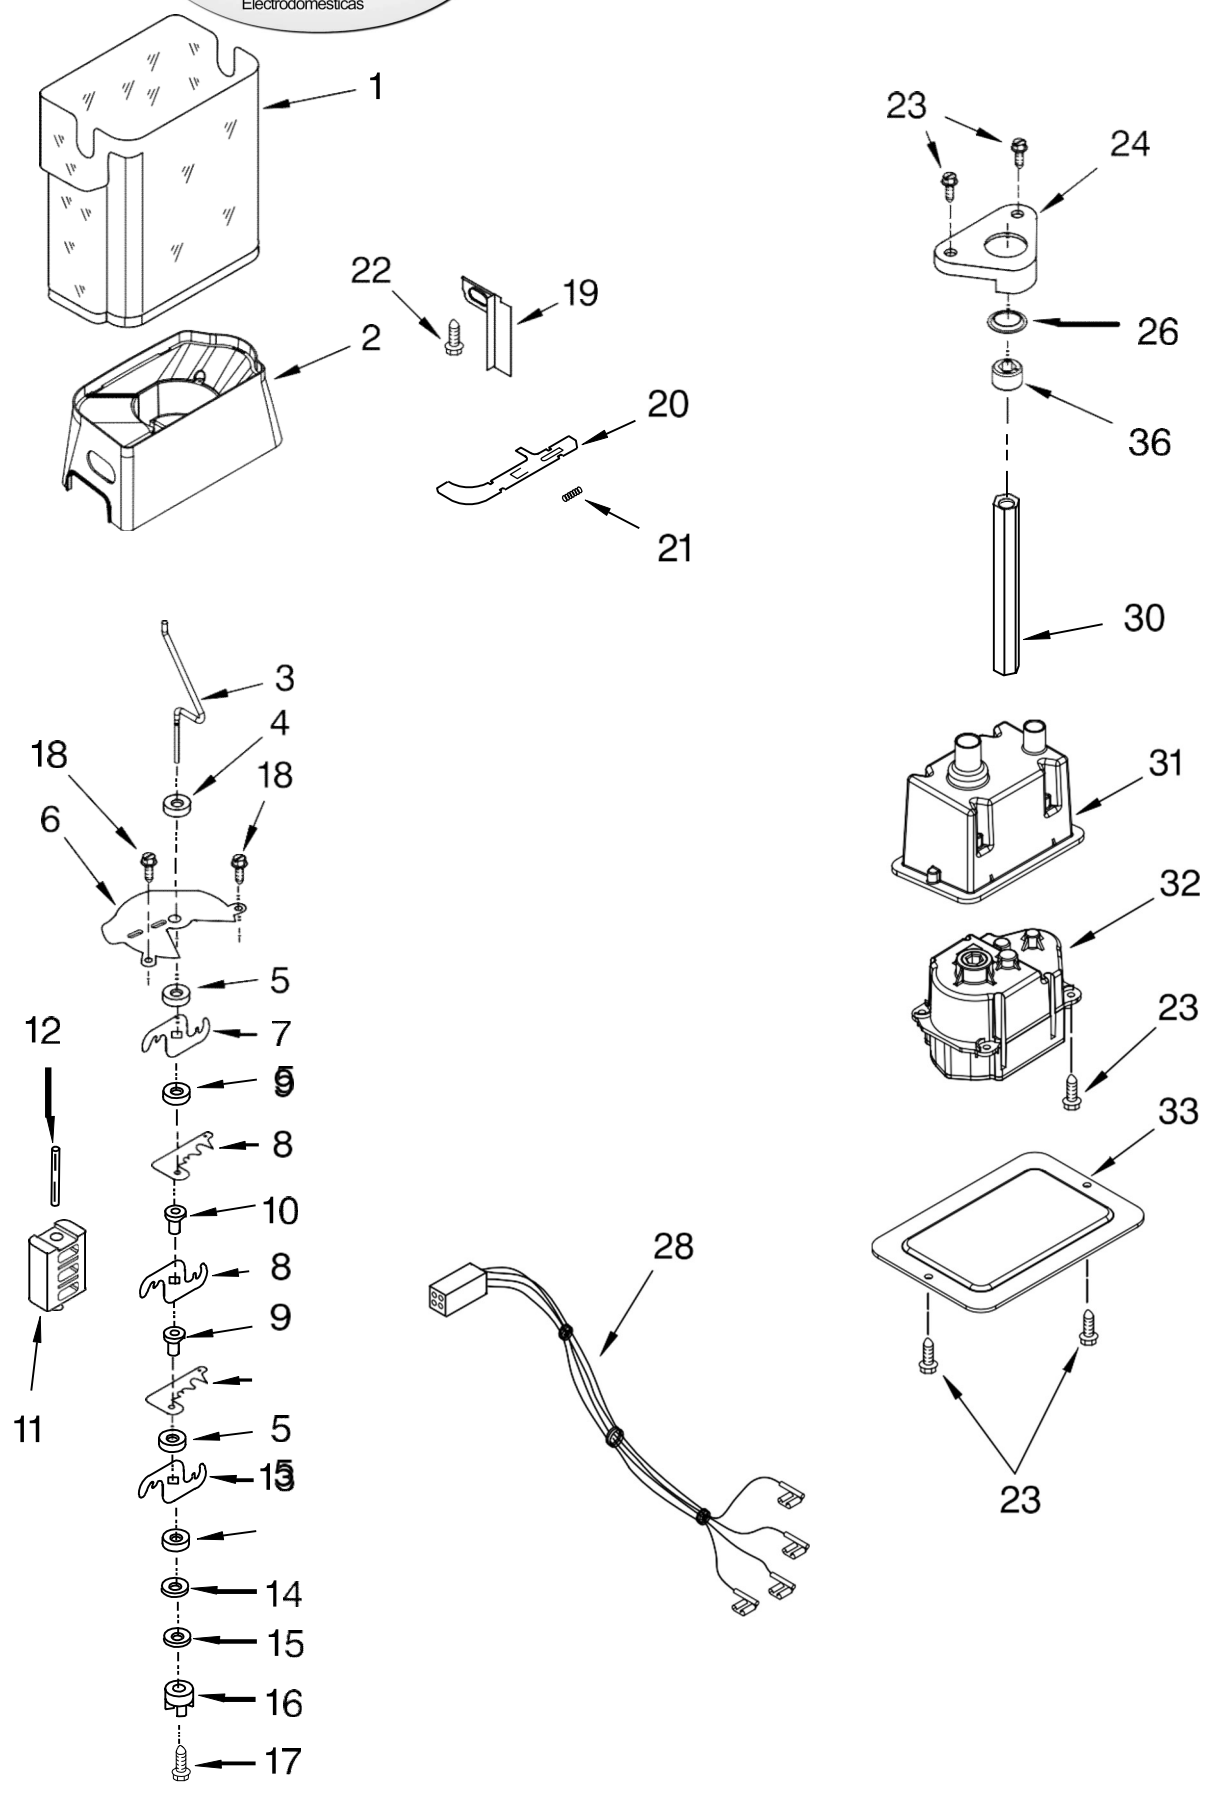

FOR ORDERING INFORMATION REFER TO PARTS PRICE LIST

Refrigerador Whirlpool 7GS6SHEXMS02

Illus. No.	Part No.	DESCRIPTION
1	2223517	Frame Assembly
2	2223261	Snack Bin Asm
3	2223592	Cover, Crisper
4		Track, Shelf
	2223427	Right Side
	2223428	Left Side
5	2223637	Shelf Assembly, Drop Down (Include 4 & 9)
6	2223714	Glass, Meat Cover
7	2223591	Glass, Cover
8	2223242	Cover, Meat Pan
9	2223426	Shelf, Drop Down
10	2223235	Crisper Pan Asm
11	2223308	Slide, Humidity Control
12	2223309	Knob, Humidity Control
13	2223288	Shelf Pan Assembly
14	2223243	Meat Pan Asm
15	2196485	Stud Assembly
16	3400894	Screw
17	2196483	Stud Assembly
18	2179350	Deflector
20	8281158	Screw
21	2216624	Egg Bin Assembly
22	2255160	Shelf, Slide Out (2)
23	2223320	Slide, Pan

FOR ORDERING INFORMATION REFER TO PARTS PRICE LIST

FOR ORDERING INFORMATION REFER TO PARTS PRICE LIST

Refrigerador Whirlpool 7GS6SHEXMS02

Illus. No.	Part No.	DESCRIPTION
1		Liner (Not A Serviceable Part)
2	2204486K	Shelf, Flip Up
6	2301190	Basket, Tall
8	2301189	Basket, Top
9	2167012	Shroud, Light
11	3400893	Screw
12	2195905K	Trim, Basket
13		Shelf Track (3)
	2301289	Right Side
	2301290	Left Side
14	2205837K	Shelf
15	2301191	Basket
16	W10004810	Screw (12)
17	842534	Clip, Air Duct (2)
19	2255572	Cover, Emitter
22	2198635	Spring
23	2198634	Pin
25	1115373	Switch, Rocker Arm
26	2220398	P.C. Board Emitter
27	2255588	Cover, Ice Maker
28	2212321	Slide, Ice Maker Mounting
29	489478	Screw
30	489214	Screw
32	2162085	Light Socket
33	2255743	Light Bulb
34	8281185	Screw
35	2198633	Flipper
36	2255558	Cover, Receiver
37	2255562	Slide, Ice Maker Shut Off
38	2255114	P.C. Board, Receiver
39	2198643	Lens
40	2198589	Light Shield
41	2212340	Light Lens
42	2198641	Bracket, Ice Maker Cover
43	2155597	Socket, Light
45		Ladder
	2198609	Left Side
	2198610	Right Side
46	2303234	Shield, Wiring