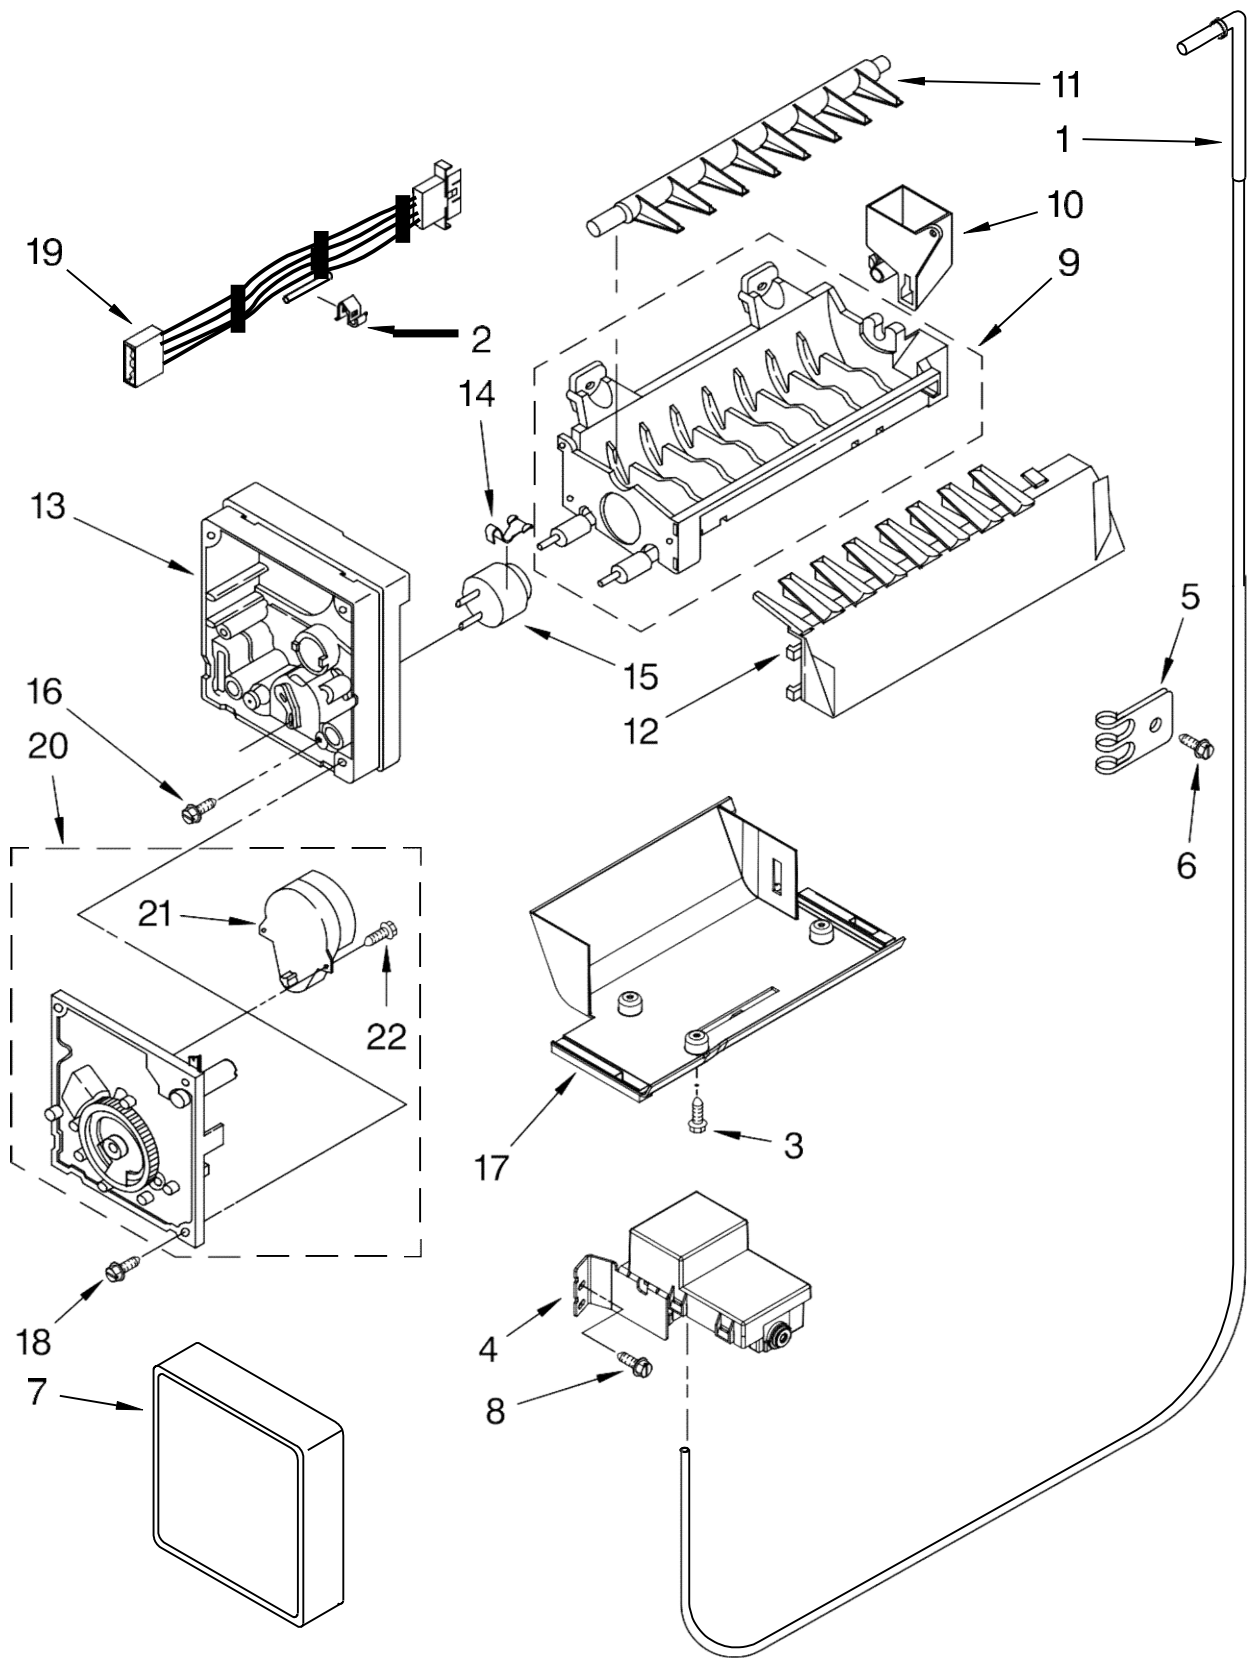

Illus. No.	Part No.	DESCRIPTION
20	2187965	Control Box Harness
21	2308165	Ferrite Bead
23	2255228	Connecting Rod
24	489285	Fastner, Push-On
25	2255611	Escutcheon, Control Box
26	2255232	Knob, RC
27	2255992	Knob, FC
28	2188819	Thermistor
29	489203	Spring Washer

FOR ORDERING INFORMATION REFER TO PARTS PRICE LIST

FOR ORDERING INFORMATION REFER TO PARTS PRICE LIST

Illus. No.	Part No.	DESCRIPTION
1	2256096	Fitting, Water Tube
2	628379	Clip, Fuse
3	489478	Screw
4	2315534	Filter Valve, ASM
5	2208136	Clamp, Tube
6	489084	Screw
7	2174358	Cover
8	488649	Screw
9	628228	Mold & Heater Assembly (Also Order 542638 Silicone Grease)
10	628356	Bearing & Inlet
11	627843	Ejector
12	2198598	Ice Stripper
13	2194712	Support
14	2315522	Retainer, Thermostat
15	627985	Thermostat (Also Order 542369 Cement Alumilastic)
16	8533917	Screw
17	2303583	Bracket, Ice Maker Mounting
18	489276	Screw
19	2187467	Harness, Wiring
20	626691	Module Assembly (Includes Items 21 & 22)
21	626683	Motor
22	489136	Screw
100	2198597	Icemaker Assembly