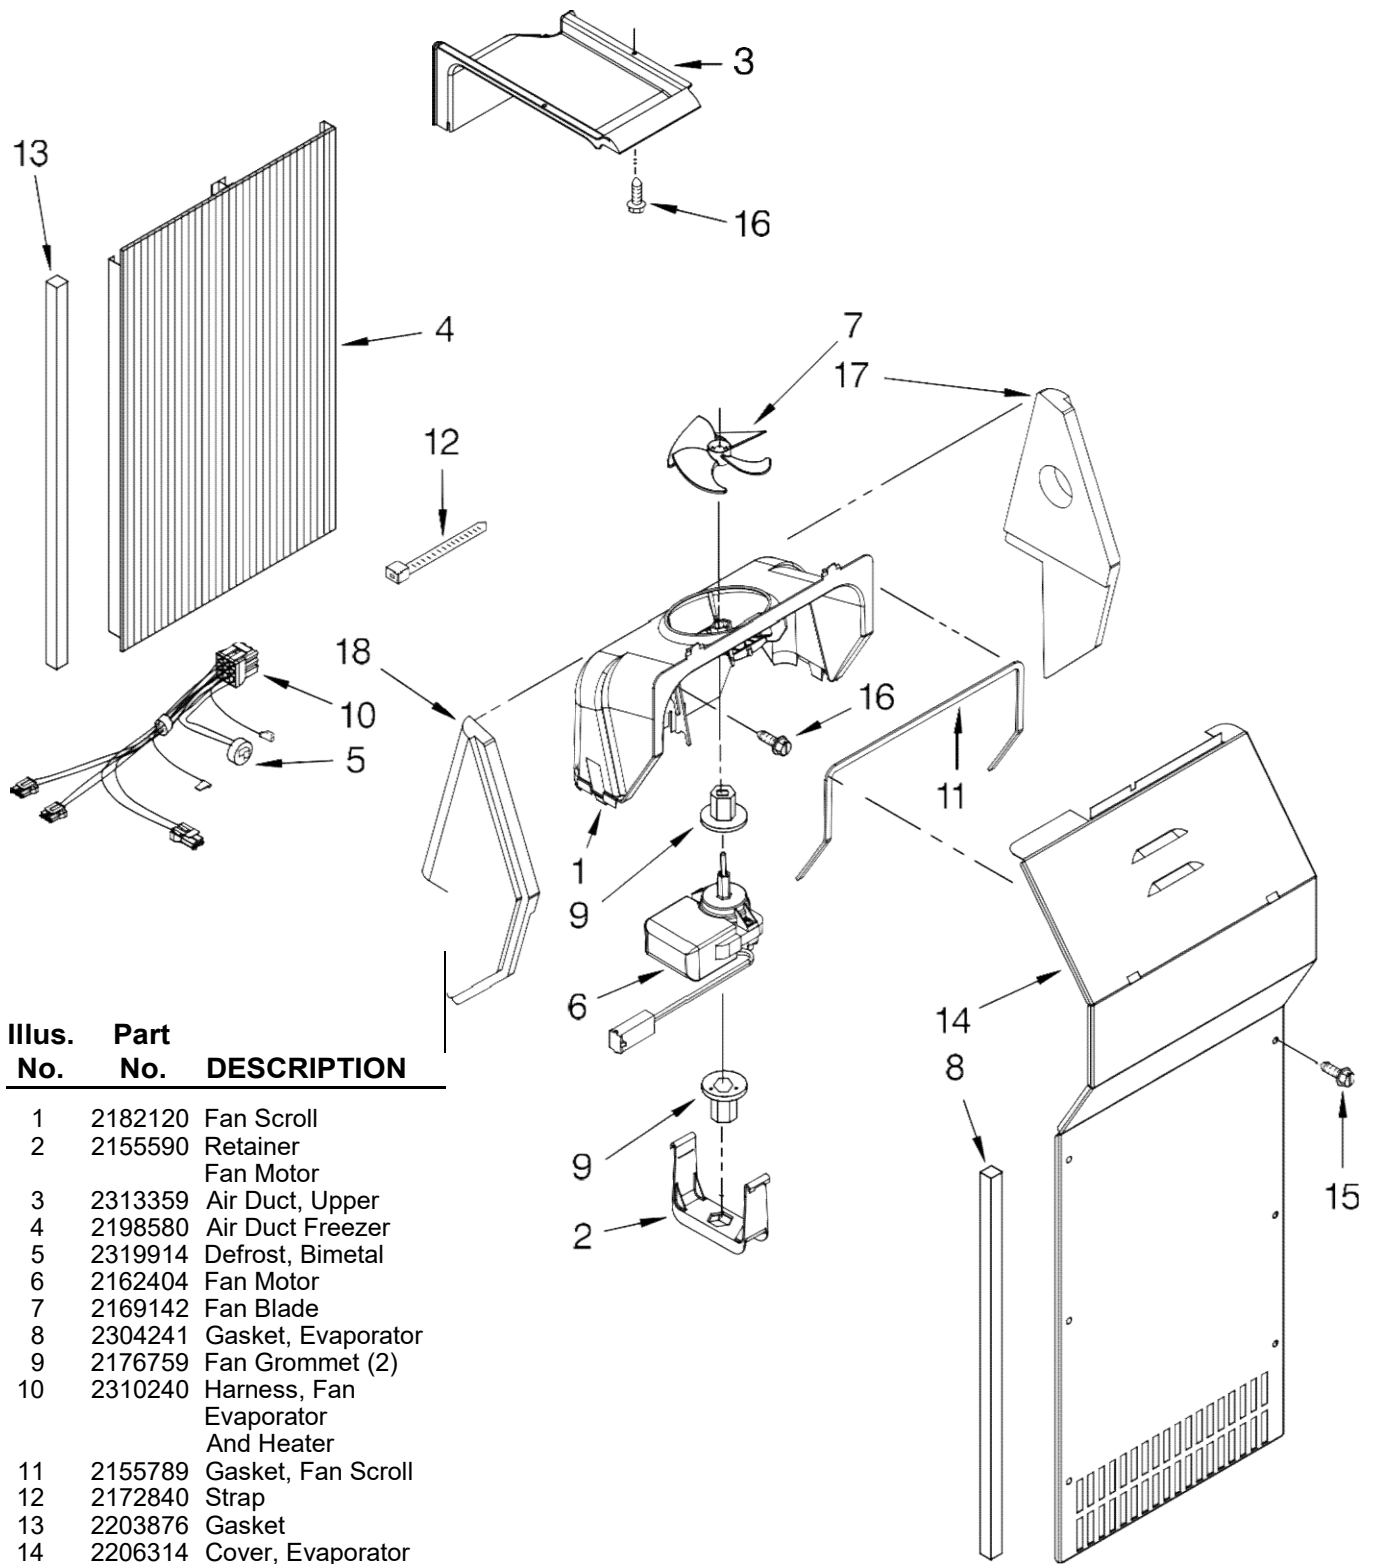

Illus. No.	Part No.	DESCRIPTION
1	2182120	Fan Scroll
2	2155590	Retainer Fan Motor
3	2313359	Air Duct, Upper
4	2198580	Air Duct Freezer
5	2319914	Defrost, Bimetal
6	2162404	Fan Motor
7	2169142	Fan Blade
8	2304241	Gasket, Evaporator
9	2176759	Fan Grommet (2)
10	2310240	Harness, Fan Evaporator And Heater
11	2155789	Gasket, Fan Scroll
12	2172840	Strap
13	2203876	Gasket
14	2206314	Cover, Evaporator (Includes #8)
15	8281159	Screw (6)
16	489478	Screw
17	2203595	Support, R.S.
18	2203596	Support, L.S.