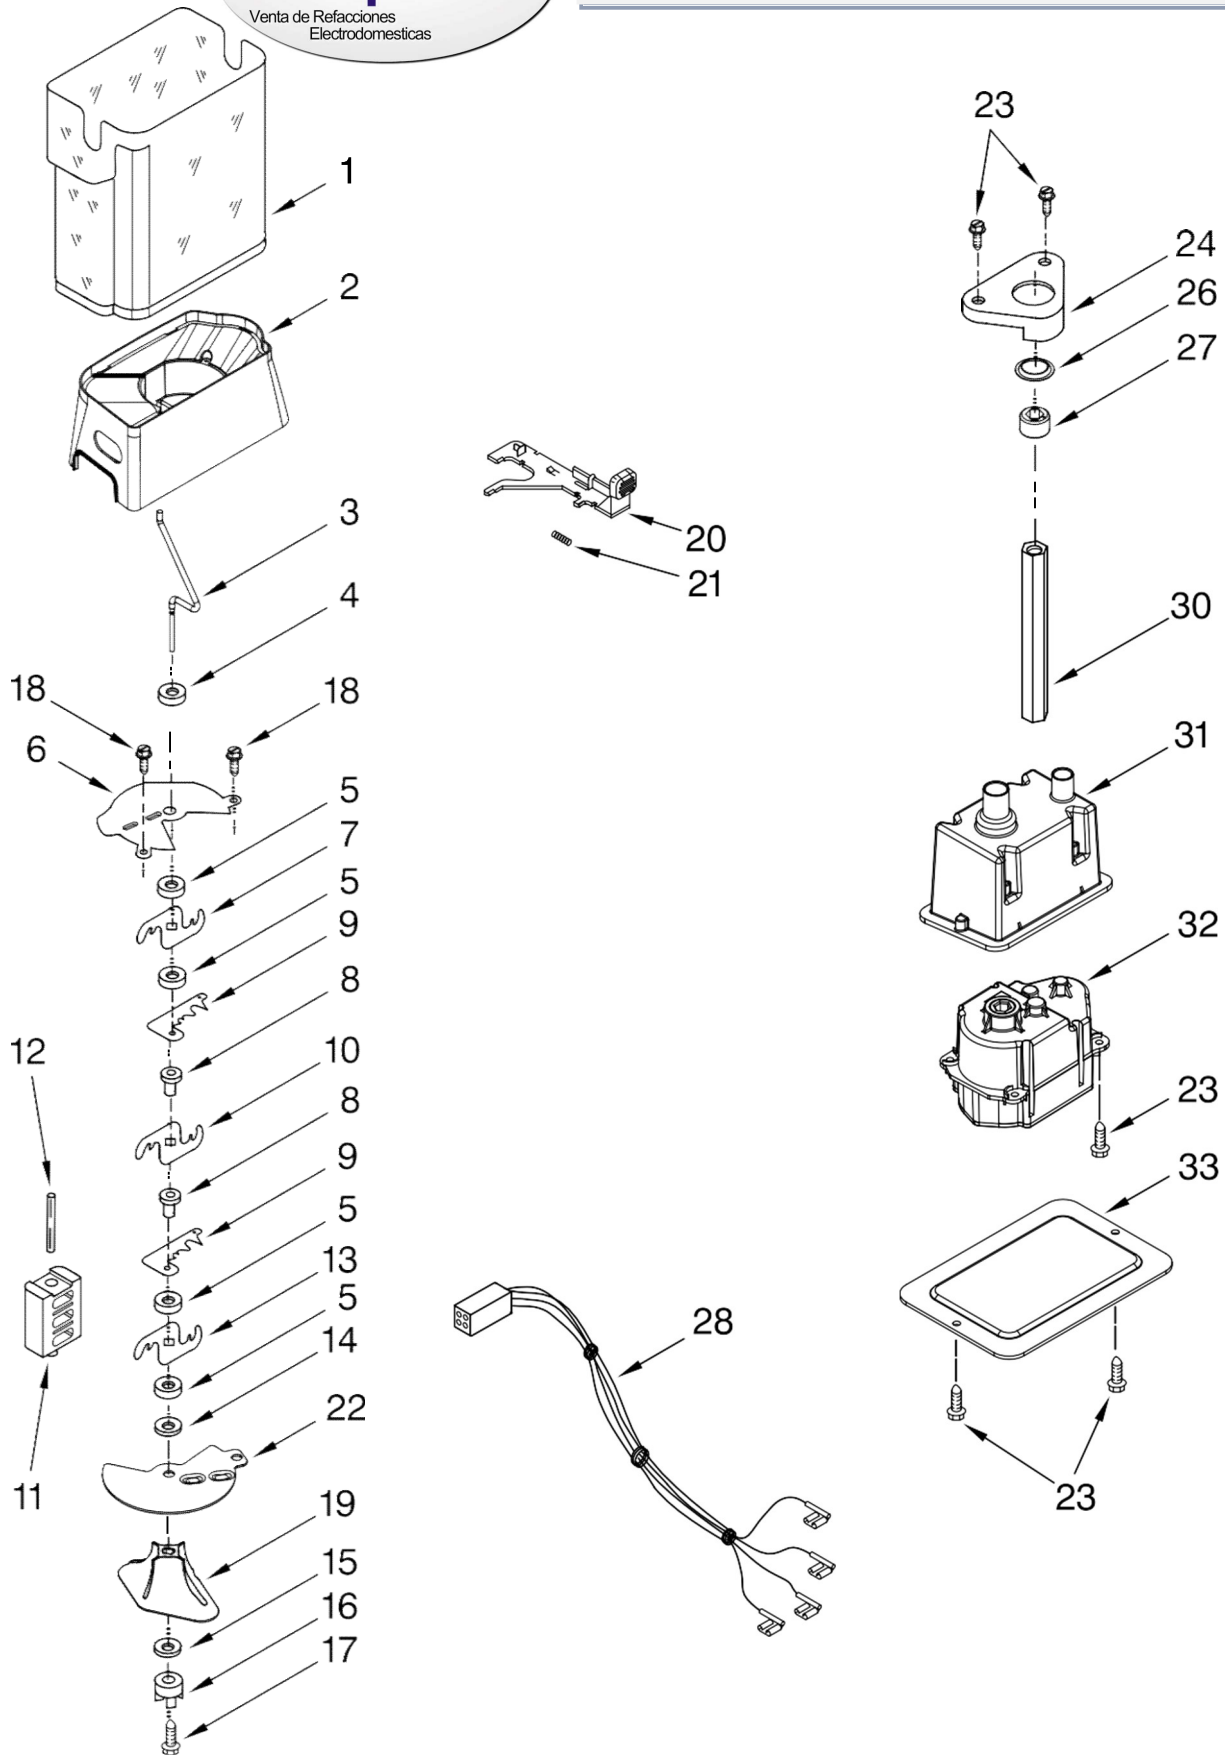

FOR ORDERING INFORMATION REFER TO PARTS PRICE LIST

FOR ORDERING INFORMATION REFER TO PARTS PRICE LIST

Refrigerador Whirlpool 7GS6SHEXMS03

Illus. No.	Part No.	DESCRIPTION
1		Liner (Not A Seviceable Part)
2	2204486K	Shelf, Flip Up
3	2301190	Basket, Tall
4	2301189	Basket, Top
5	2167012	Shroud, Light
6	3400893	Screw
7	2195905K	Trim, Basket
8		Shelf Track (3)
	2301289	Right Side
	2301290	Left Side
9	2205837K	Shelf
10	2301191	Basket
11	W10004810	Screw (12)
12	842534	Clip, Air Duct (2)
13	2198587	Cover, Emitter
14	2198635	Spring
15	2198634	Pin
16	1115373	Switch, Rocker Arm
17	2220398	P.C. Board Emitter
18	2255588	Cover, Ice Maker
19	2212321	Slide, Ice Maker Mounting
20	489478	Screw
21	489214	Screw
22	2162085	Light Socket
23	2255743	Light Bulb
24	8281185	Screw
25	2198633	Flipper
26	2255558	Cover, Receiver
27	2255562	Slide, Ice Maker Shut Off
28	2255114	P.C. Board, Receiver
29	2198643	Lens
30	2198589	Light Shield
31	2212340	Light Lens
32	2198641	Bracket, Ice Maker Cover
33	2155597	Socket, Light
34		Ladder
	2320024	Left Side
	2320025	Right Side
35	2303234	Shield, Wiring

FOR ORDERING INFORMATION REFER TO PARTS PRICE LIST

Refrigerador Whirlpool 7GS6SHEXMS03

Illus. No.	Part No.	DESCRIPTION
1	2198573	Ice Bin
2	2317254	Crusher Bin
3	2317240	Auger
4	2258220	Washer
5	1119007	Spacer, Flat (4)
6	2317248	Cover, Crusher
7	2257024	Blade, Rotary
8	1119005	Spacer, Step (2)
9	2257020	Blade, Fixed
10	2257023	Blade, Rotary
11	2317239	Block, Blade
12	489229	Roll Pin
13	2257022	Blade, Rotary
14	489235	Washer, Plain
15	2198661	Washer, Coupling
16	2188918	Coupling
17	8281164	Screw
18	3400065	Screw
19	2317243	Wiper
20	2317262	Latch, Bin
21	2198608	Spring, Latch
22	2317250	Divider Chamber
23	8281163	Screw
24	2188919	Holder
26	2198628	Seal
27	2315559	Sleeve, Coupling
28	2187725	Wire Harness, IDI Motor
30	2188916	Drive Shaft
31	2256154	Enclosure, Motor
32	2315545	Dispenser, Motor
33	2212305	Cover
100	2317251	Ice Container (Complete)