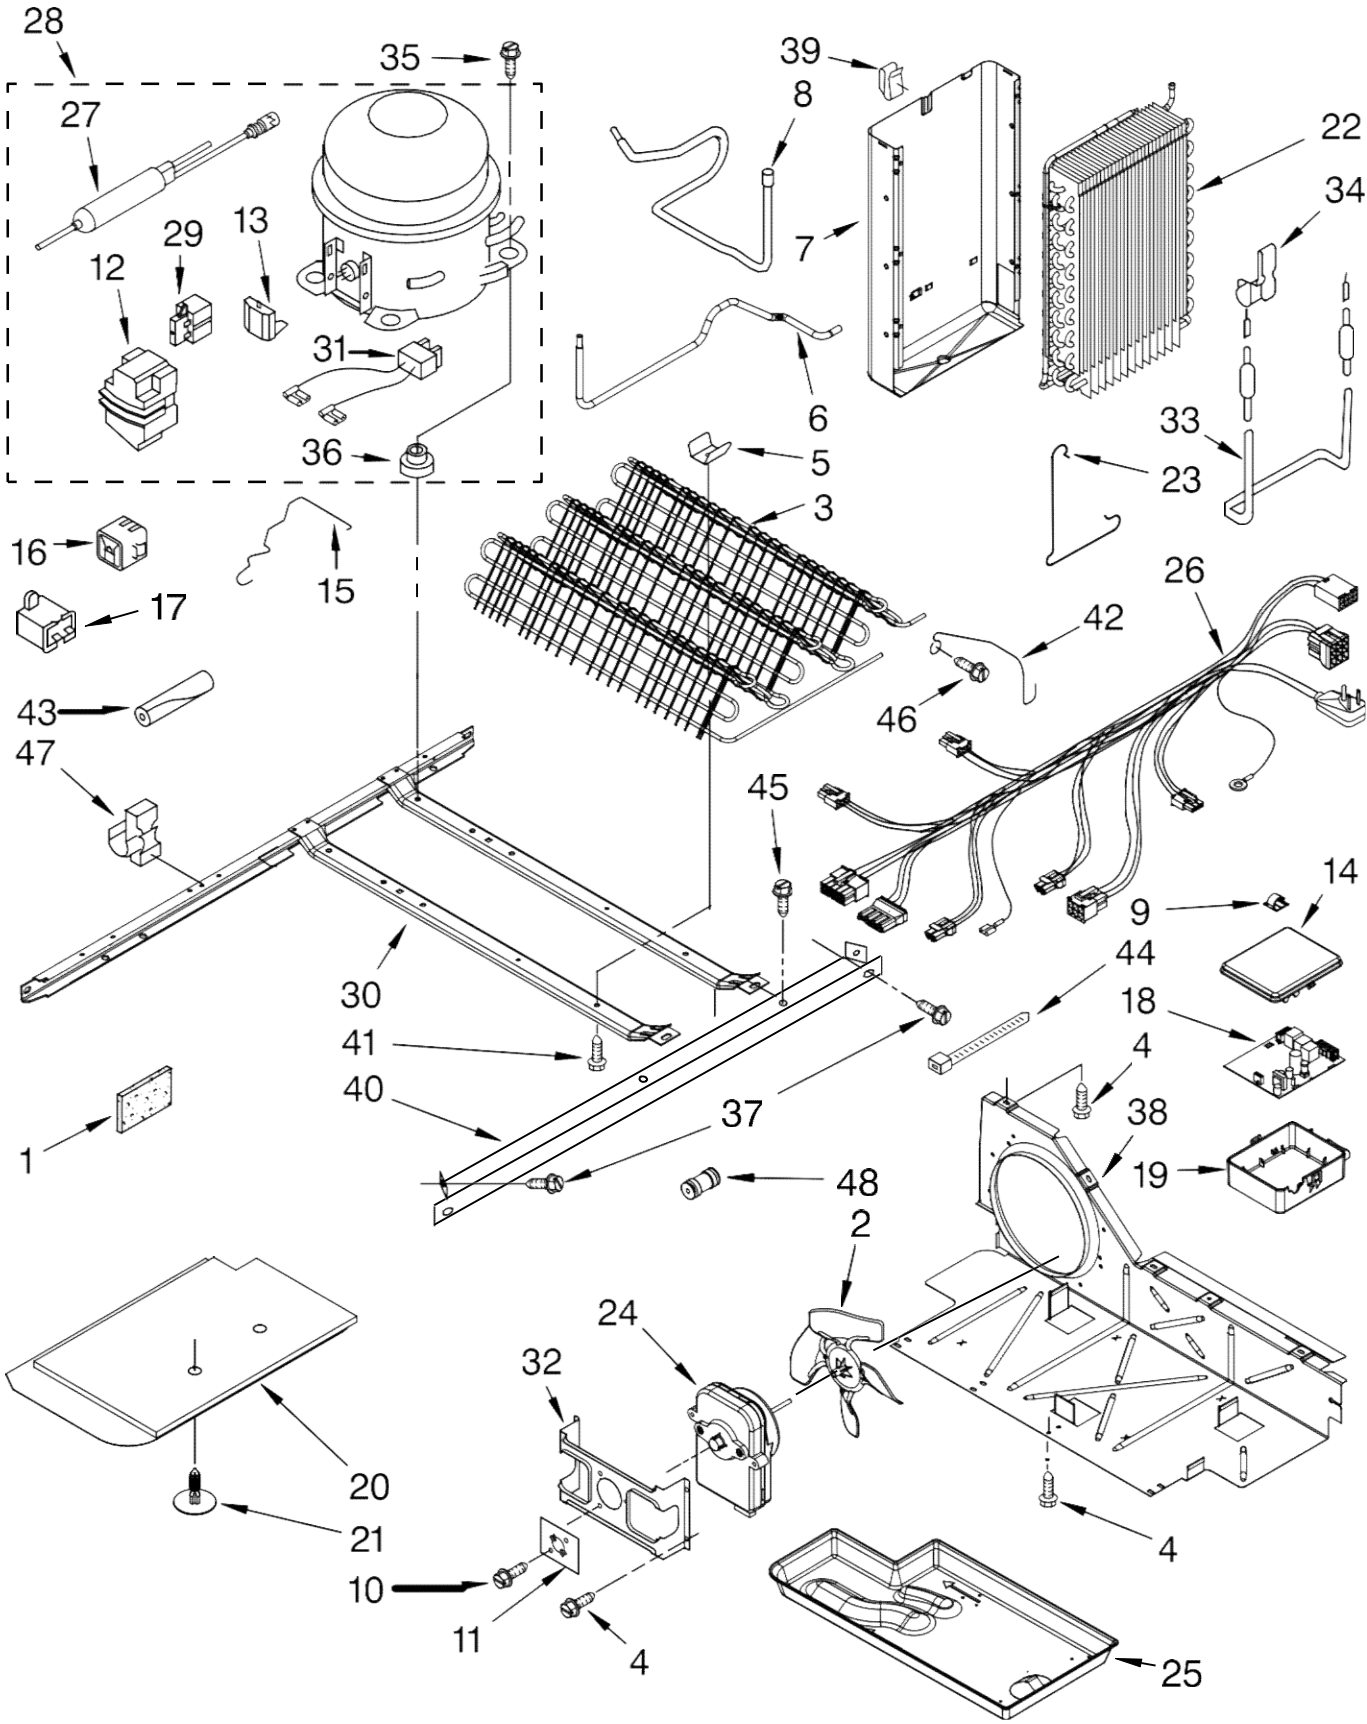

FOR ORDERING INFORMATION REFER TO PARTS PRICE LIST

Refrigerador Whirlpool 7GS6SHEXMS03

Illus. No.	Part No.	DESCRIPTION	Illus. No.	Part No.	DESCRIPTION	Illus. No.	Part No.	DESCRIPTION
1	2169104	Insulation, Sound	22	2188823	Evaporator	43	2161302	Sleeve
2	2225834	Fan, Blade	23	2161324	Clip	44	2172840	Wire Tie
3	W10121484	Condenser Assembly	24	2188729	Motor, Fan	45	489427	Screw
4	489464	Screw	25	1105523	Tray, Evaporator	46	489478	Screw
5	2216914	Clip, Condenser	26	2187739	Harness, Unit	47	2261316	Clip, Wire & Tube
6	2261599	Tube, Condenser to Heat Loop	27		Drier	48	2209709	Union
7	2304289	Heat Shield And Drain Pan		2319825	Production	Following Parts Not Illustrated and Optional Parts Not Included		
8	2205765	Tube Suction	28	W10120461	Compressor (Includes Items 12, 13, 17, 27, 29, 31 & 36) (Also Order 876765 Tube Kit)	978025		Valve, Access (1/4")
9	1115374	Clip, Wiring				978026		Valve, Access (5/16")
10	8281160	Screw	29	2183454	Relay (Service Only)	978027		Valve, Access (3/8")
11	2216997	Bracket, Insert	30	2304904	Unit Mounting Frame	978028		Valve, Access (1/2")
12	4387731	Cover (Service Only)	31	4387765	Wire, Capacitor (Service Only)	978029		Valve, Access (5/8")
13	4387835	Overload (Service Only)	32	2181929	Bracket, Fan Motor	978030		Valve, Access (3/4")
14	2255624	Cover	33	2188175	Heater, Defrost	876764		Valve, Access (3/16")
15	2223314	Clip, Retaining	34	2304287	Clip, Heater	<u>REFRIGERANT CHARGE</u>		
16	2304885	Start-Device, Combination (Start Relay and Overload) for Production Compressor Only	35	489373	Screw	5.0 oz.		
17		Capacitor	36		Grommet (4) (Production) (Service)	(R-134A)		
	2169373	Production		1100826	(Production)			
	4387764	Service		4387558	(Service)			
18	2304095	Elec. Control	37	489340	Screw			
19	2255623	Control Box	38	2196202	Air Baffle			
20	2304899	Unit Cover, Bottom	39	2155547	Clip, Heat			
21	489396	Clip	40	2305374	Unit Mounting Rail			
			41	8281232	Screw			
			42	2186495	Guard, Fan			

FOR ORDERING INFORMATION REFER TO PARTS PRICE LIST