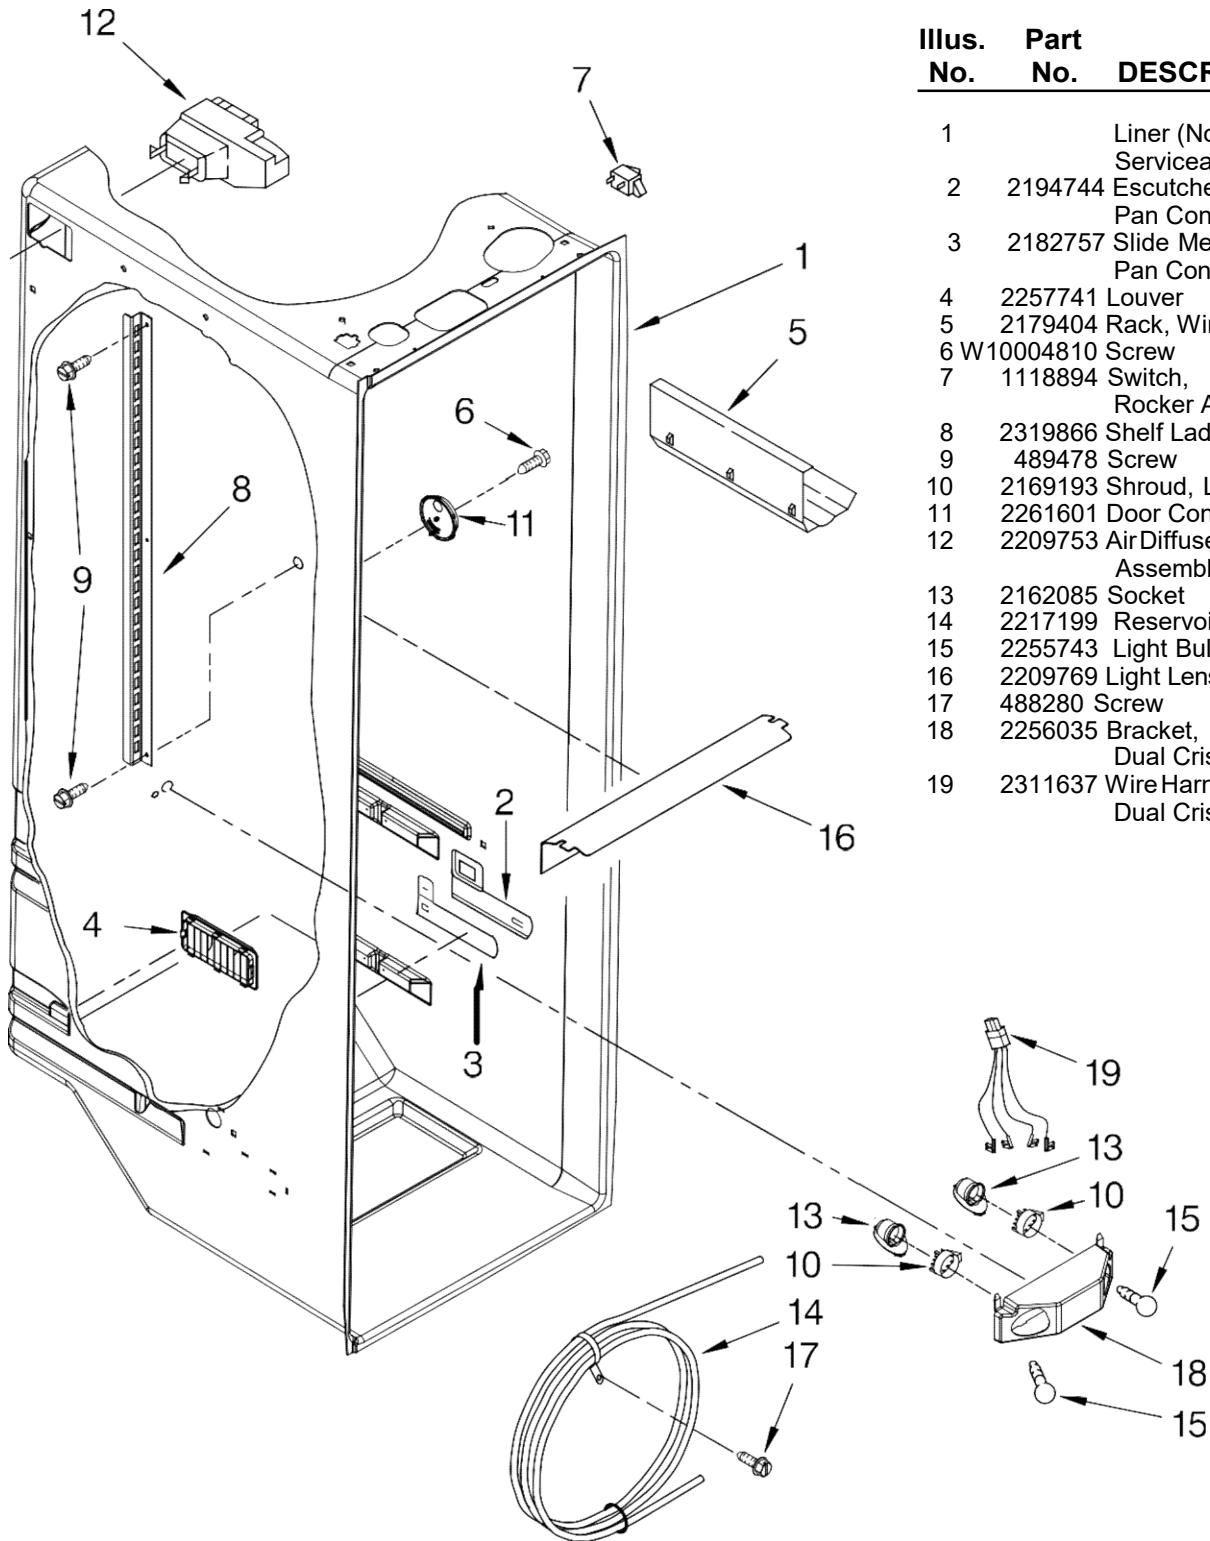

Refrigerador Whirlpool 7GS6SHEXMS03

Literature Parts

FOR ORDERING INFORMATION REFER TO PARTS PRICE LIST

Refrigerador Whirlpool 7GS6SHEXMS03

Illus. No.	Part No.	DESCRIPTION	Illus. No.	Part No.	DESCRIPTION	Illus. No.	Part No.	DESCRIPTION
1		Literature Parts	11		Hinge Cover	23	489084	Screw
	2261378	Energy Guide		2203407B	Black	24	2155311	Door Closer, Lower Cam (2)
	2261383	Owner's Manual	12	2304322	Hinge Bottom	25	489483	Screw
	2255955	Service & Wiring Sheet	13		Filler, Wrapper	26	2186443	Housing, Water Filter
	2220407	Modular Icemaker Service Sheet		2196097	Black Grille	27	2255519	Water Filter
	2261037	Instruction Sheet, Door Removal	14	2198468B	Black	28		Cap, Water Filter
2	2254628	Front Roller (2)	15	489497	Screw		2186494B	Black
3 W	10079910	Screw	16	488687	Screw	29	489500	Screw
4	2254625	Rear Roller (2)	17	2304888	Drain Fitting	30	3400113	Screw
5	489427	Screw	18	1108438	Extension Tube	31	488500	Screw
6	2155013	Clip, Grille	19	2220758	Cover, Unit	32	2203770	Hinge Top (FC)
7	2156056	Shim	20		Cabinet (Not A Serviceable Part)	33	2304708	Tube, Filter Outlet
8	2203771	Hinge Top (RC)	21		Hinge Cover	34	2319867	Tube, Filter Inlet
9	2186489	Block, Housing Support		2203408B	Black			
10	8281227	Screw	22	489348	Clamp, Service Cord			