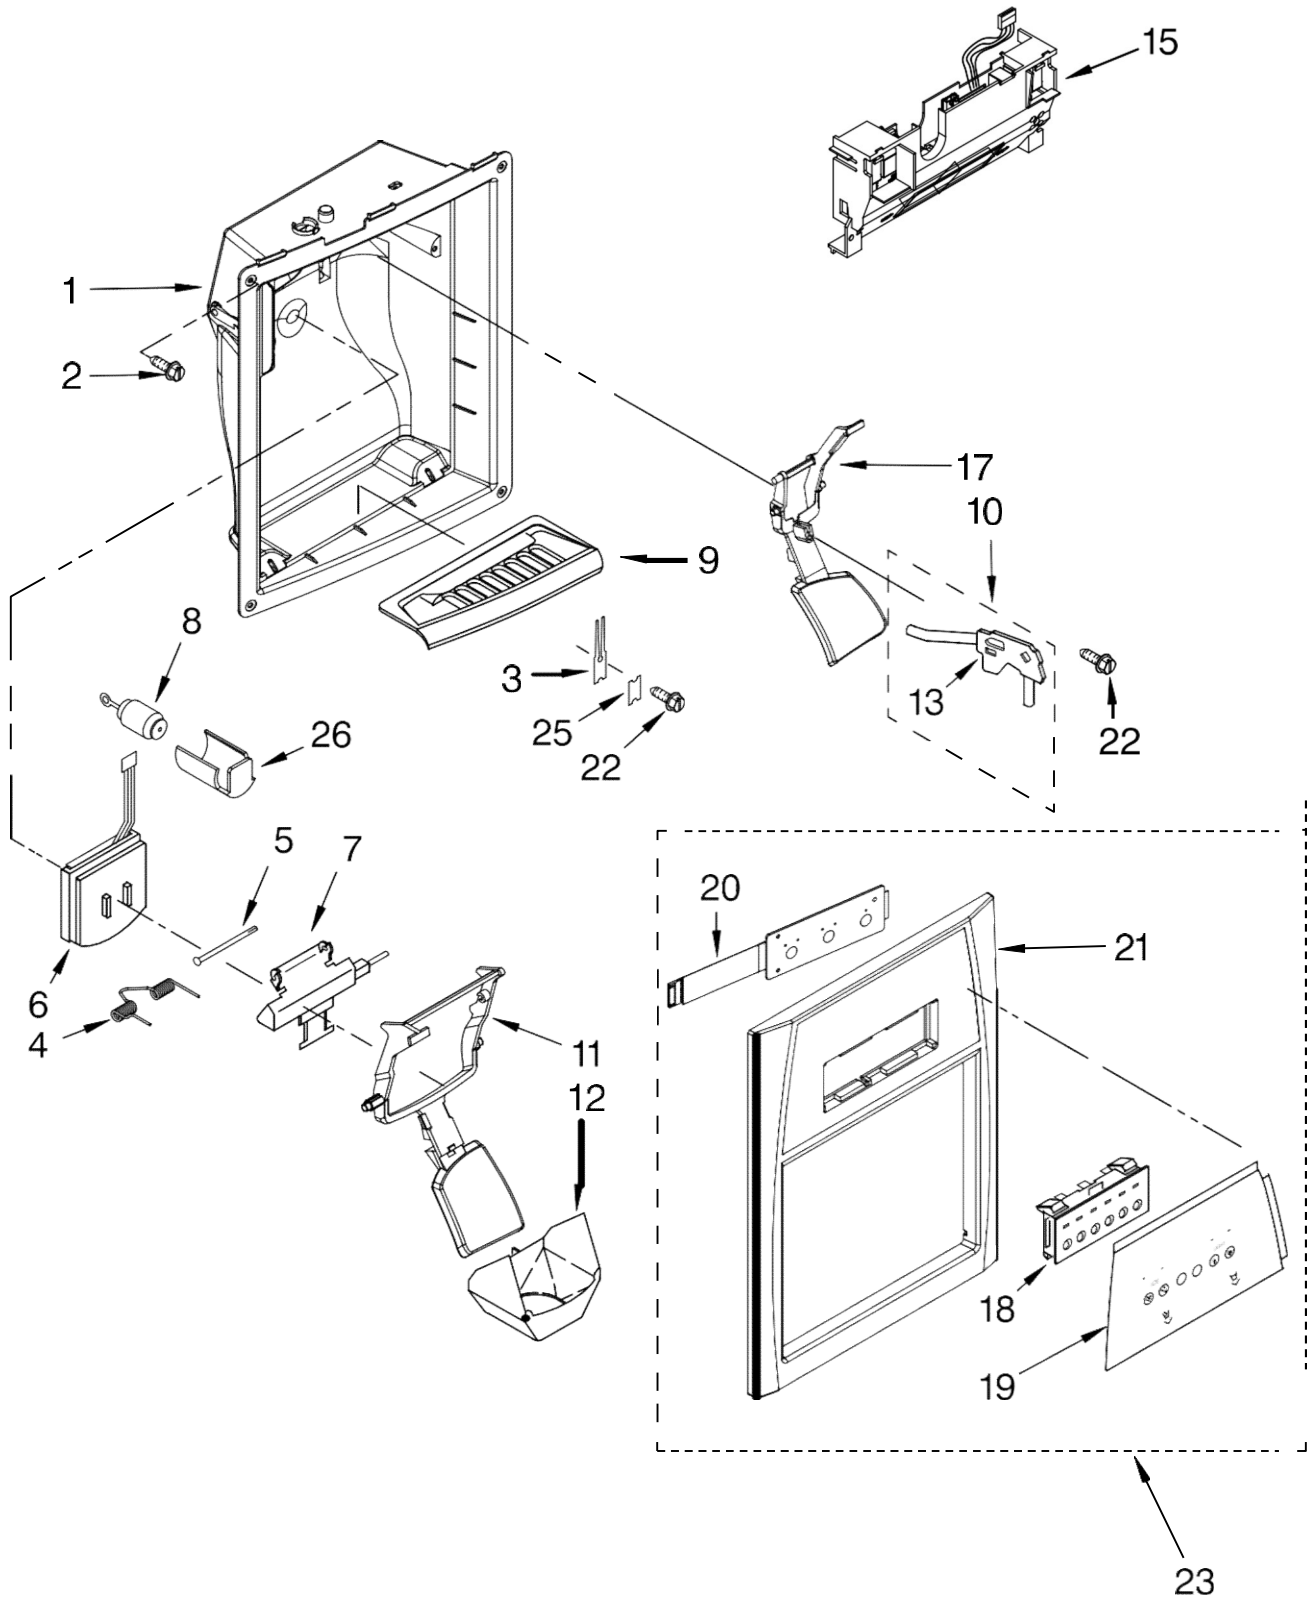

FOR ORDERING INFORMATION REFER TO PARTS PRICE LIST

Refrigerador Whirlpool 7GS6SHEXMS03

Illus. No.	Part No.	DESCRIPTION
1		Refrigerator Door (Includes Item #6)
	2303522SB	Stainless Steel
2	2255421	Dairy Door 3
	2304952K	Door Bin (3)
4	3400012	Screw
5	2219698	Stud
6		Door Gasket, Magnetic
	2221313	Black
7	2223727	Trivet
8		Handle
	2254604S	Stainless
9	488208	Screw
10	2182178	Door Closer, Upper Cam
11	489420	Screw
12		Bracket, Door Stop
	2200082B	Black
13	8533918	Set Screw
14	2255420	Door Compartment
15	2255422	Frame, Can Rack
16	2255424	Air Diffuser Asm
17	2220214	Nameplate
18	2255423	Floor, Can Rack
19	2223463K	Door Bin
20	2223464K	Mat, Bin(2)

FOR ORDERING INFORMATION REFER TO PARTS PRICE LIST

Refrigerador Whirlpool 7GS6SHEXMS03

Illus. No.	Part No.	DESCRIPTION
1		Freezer Door (Includes #8 And Dispenser Front Parts)
	2327658SB	Stainless Steel
2		Handle
	2254604S	Stainless
3	2171157K	Trivet
4	2219698	Stud
5	488208	Screw
6		Door Gasket, Magnetic
	2221314	Black
7	2219982	Trim, Door Shelf
8	2182179	Door Closer, Upper Cam
9	489420	Screw
10		Bracket, Door Stop
	2200082B	Black
11	8533918	Set Screw
12	2304309	Basket, Tilt-Out (2)
13	3400012	Screw
14	2223334	Trivet, Tilt-Out (2)