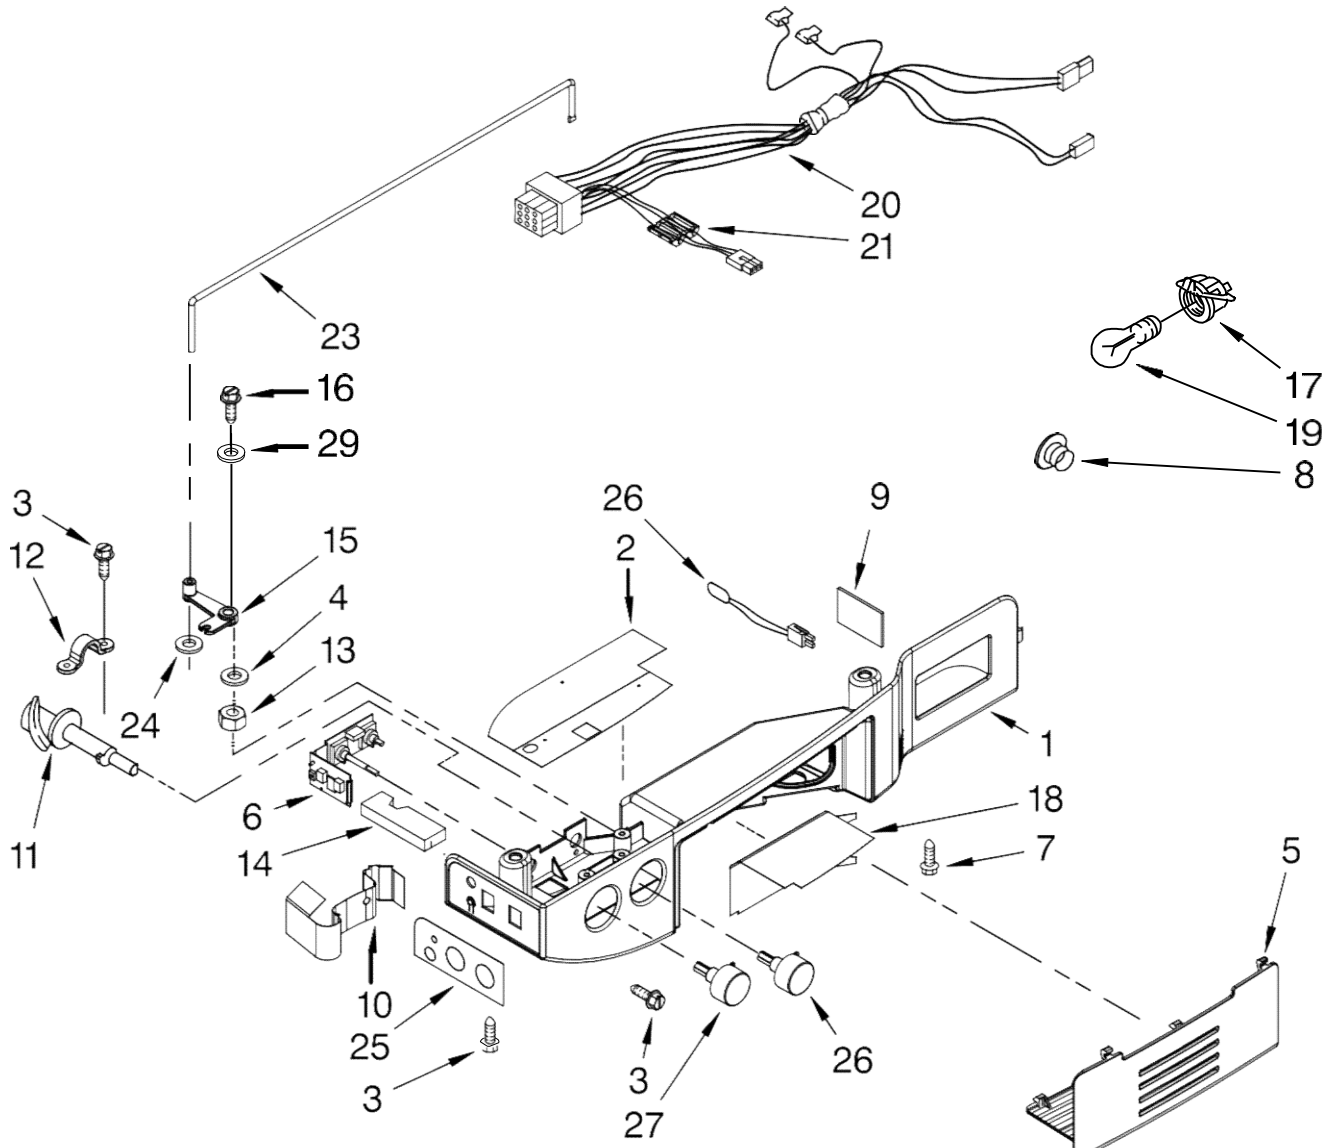

Refrigerador Whirlpool 7GS6SHEXMS03

Illus. No.	Part No.	DESCRIPTION
1	2255222	Control Box
2	2261773	Shield
3	3196537	Screw (4)
4	3400972	Washer
5	2255225	Lens, Light
6	2304103	Electronic Cover (2) Control
7	489084	Screw (2)
8	940014	Hole Plug
9	2261265	Air Seal, Thermistor

Illus. No.	Part No.	DESCRIPTION
10	2305538	Shield, Electrical (Internal)
11	2255226	Cam Assembly
12	2255413	Bearing Body
13	3400971	Nut, Hex
14	2188928	Foam, Shield
15	2255227	Pivot Arm
16	627068	Screw
17	2162085	Light Socket
18	2255666	Shield, Heat
19	2255743	Light Bulb

Illus. No.	Part No.	DESCRIPTION
20	2187965	Control Box Harness
21	2308165	Ferrite Bead
23	2255228	Connecting Rod
24	489285	Fastner, Push-On
25	2255611	Escutcheon, Control Box
26	2255232	Knob, RC
27	2255992	Knob, FC
28	2188819	Thermistor
29	489203	Spring Washer

FOR ORDERING INFORMATION REFER TO PARTS PRICE LIST