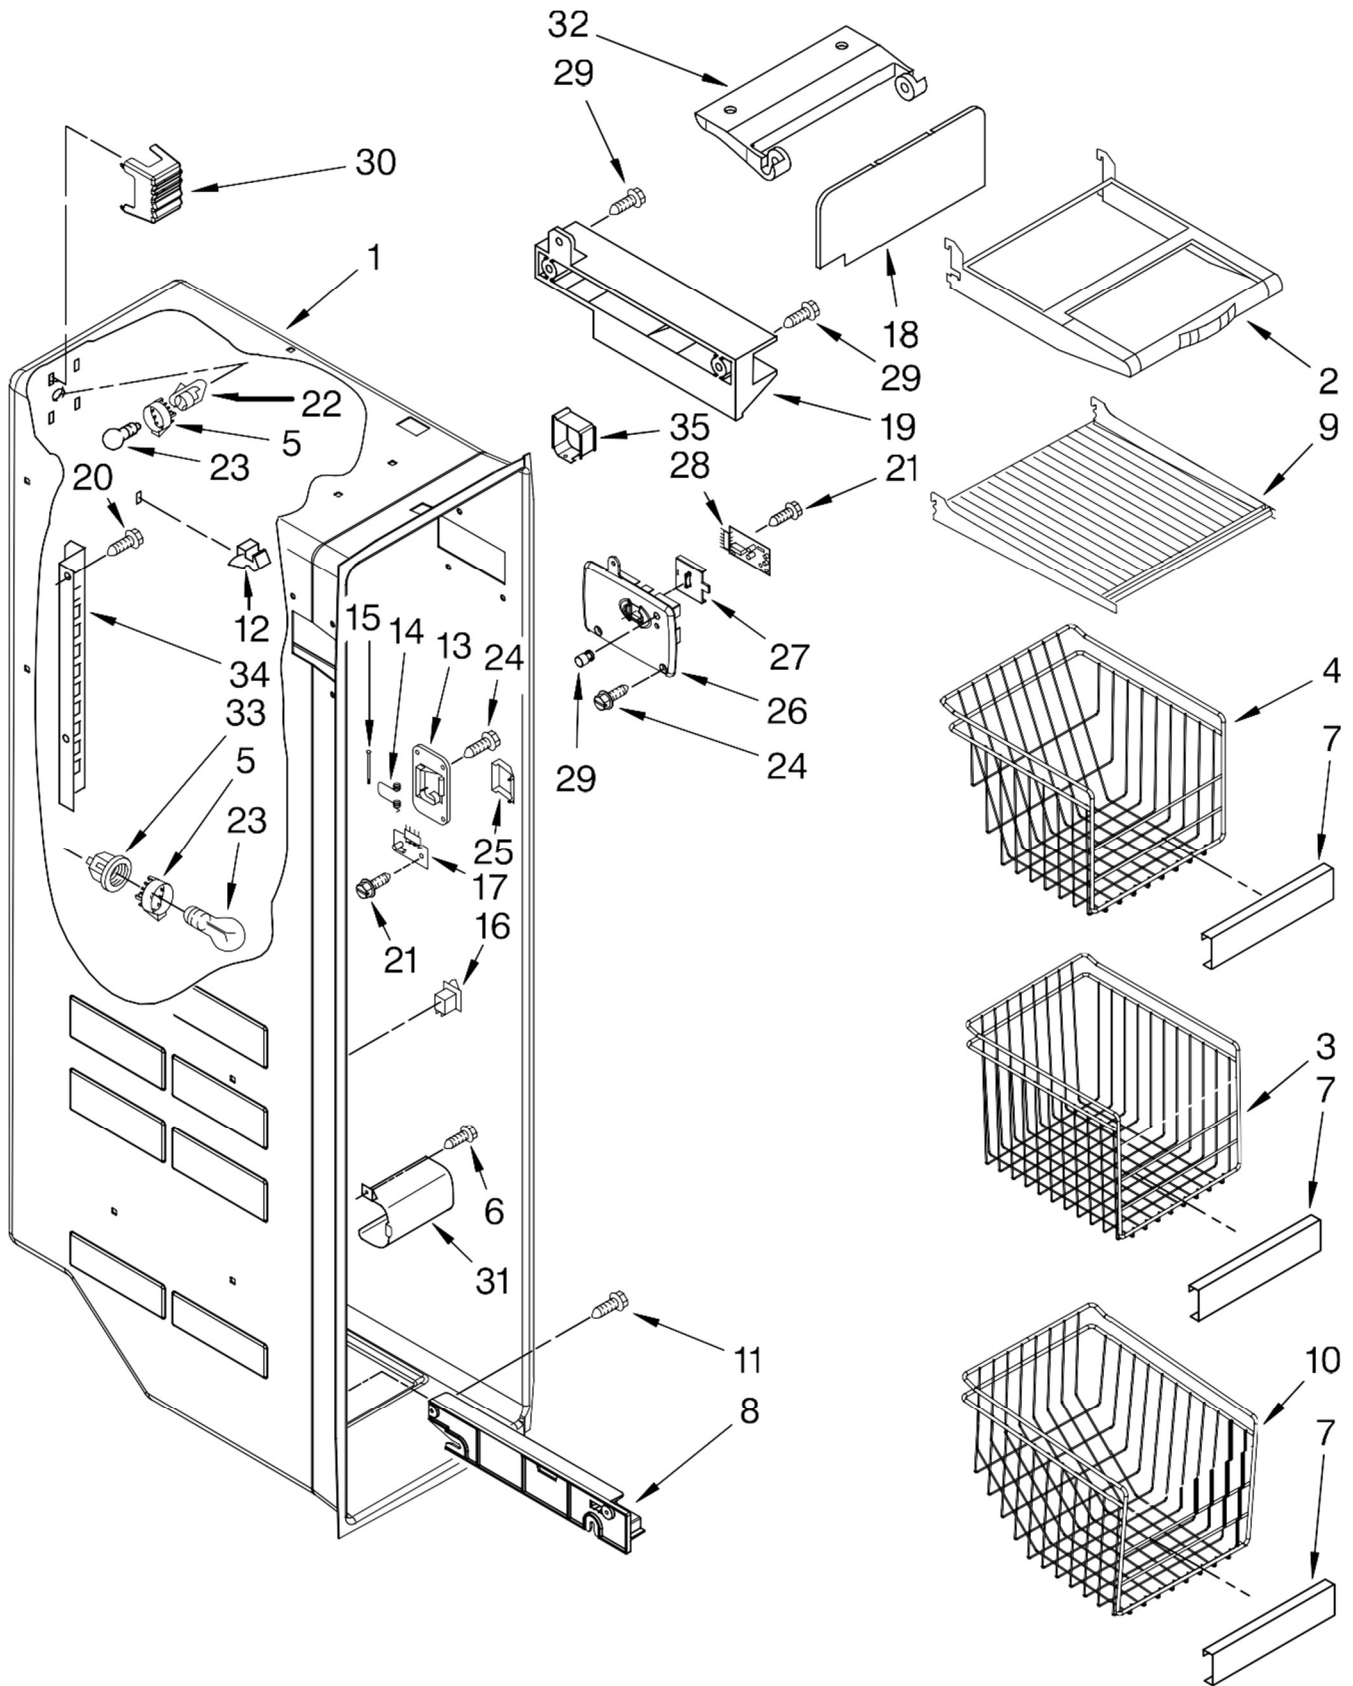

FOR ORDERING INFORMATION REFER TO PARTS PRICE LIST

Refrigerador Whirlpool 7GS6SHEXMS03

Illus. No.	Part No.	DESCRIPTION
1		Liner (Not A Seviceable Part)
2	2204486K	Shelf, Flip Up
3	2301190	Basket, Tall
4	2301189	Basket, Top
5	2167012	Shroud, Light
6	3400893	Screw
7	2195905K	Trim, Basket
8		Shelf Track (3)
	2301289	Right Side
	2301290	Left Side
9	2205837K	Shelf
10	2301191	Basket
11	W10004810	Screw (12)
12	842534	Clip, Air Duct (2)
13	2198587	Cover, Emitter
14	2198635	Spring
15	2198634	Pin
16	1115373	Switch, Rocker Arm
17	2220398	P.C. Board Emitter
18	2255588	Cover, Ice Maker
19	2212321	Slide, Ice Maker Mounting
20	489478	Screw
21	489214	Screw
22	2162085	Light Socket
23	2255743	Light Bulb
24	8281185	Screw
25	2198633	Flipper
26	2255558	Cover, Receiver
27	2255562	Slide, Ice Maker Shut Off
28	2255114	P.C. Board, Receiver
29	2198643	Lens
30	2198589	Light Shield
31	2212340	Light Lens
32	2198641	Bracket, Ice Maker Cover
33	2155597	Socket, Light
34		Ladder
	2320024	Left Side
	2320025	Right Side
35	2303234	Shield, Wiring