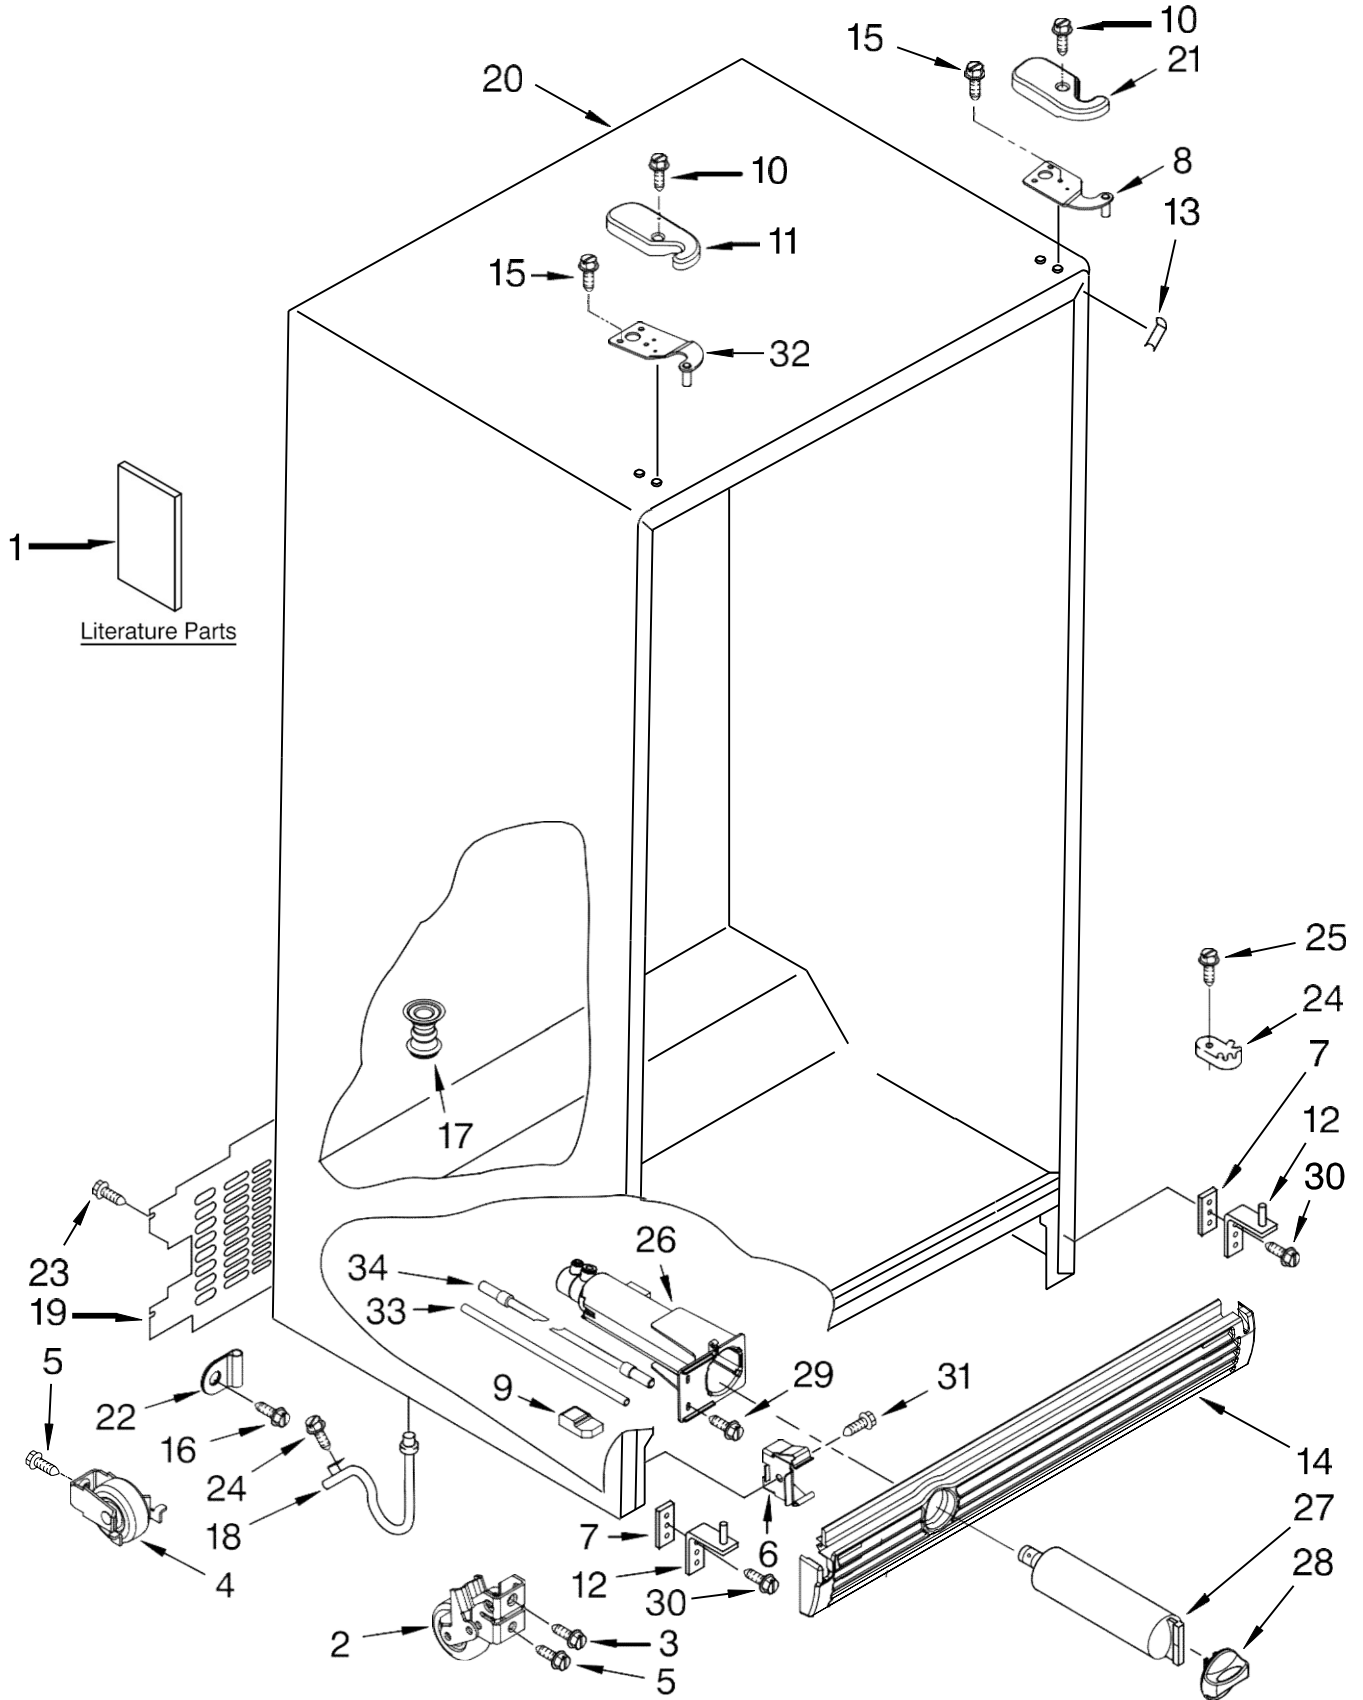

Refrigerador Whirlpool 7GS6SHEXMS03

Literature Parts

FOR ORDERING INFORMATION REFER TO PARTS PRICE LIST

Refrigerador Whirlpool 7GS6SHEXMS03

Illus. No.	Part No.	DESCRIPTION	Illus. No.	Part No.	DESCRIPTION	Illus. No.	Part No.	DESCRIPTION
1		Literature Parts	11		Hinge Cover	23	489084	Screw
	2261378	Energy Guide		2203407B	Black	24	2155311	Door Closer, Lower Cam (2)
	2261383	Owner's Manual	12	2304322	Hinge Bottom	25	489483	Screw
	2255955	Service & Wiring Sheet	13		Filler, Wrapper	26	2186443	Housing, Water Filter
	2220407	Modular Icemaker Service Sheet		2196097	Black Grille	27	2255519	Water Filter
	2261037	Instruction Sheet, Door Removal	14	2198468B	Black	28		Cap, Water Filter
2	2254628	Front Roller (2)	15	489497	Screw		2186494B	Black
3 W	10079910	Screw	16	488687	Screw	29	489500	Screw
4	2254625	Rear Roller (2)	17	2304888	Drain Fitting	30	3400113	Screw
5	489427	Screw	18	1108438	Extension Tube	31	488500	Screw
6	2155013	Clip, Grille	19	2220758	Cover, Unit	32	2203770	Hinge Top (FC)
7	2156056	Shim	20		Cabinet (Not A Serviceable Part)	33	2304708	Tube, Filter Outlet
8	2203771	Hinge Top (RC)	21		Hinge Cover	34	2319867	Tube, Filter Inlet
9	2186489	Block, Housing Support		2203408B	Black			
10	8281227	Screw	22	489348	Clamp, Service Cord			

Illus. No.	Part No.	DESCRIPTION
1		Liner (Not A Serviceable Part)
2	2194744	Escutcheon, Meat Pan Control
3	2182757	Slide Meat Pan Control
4	2257741	Louver
5	2179404	Rack, Wine & Egg
6	W10004810	Screw
7	1118894	Switch, Rocker Arm
8	2319866	Shelf Ladder
9	489478	Screw
10	2169193	Shroud, Light
11	2261601	Door Control Asm
12	2209753	Air Diffuser Assembly
13	2162085	Socket
14	2217199	Reservoir
15	2255743	Light Bulb
16	2209769	Light Lens
17	488280	Screw
18	2256035	Bracket, Dual Crisper
19	2311637	Wire Harness, Dual Crisper