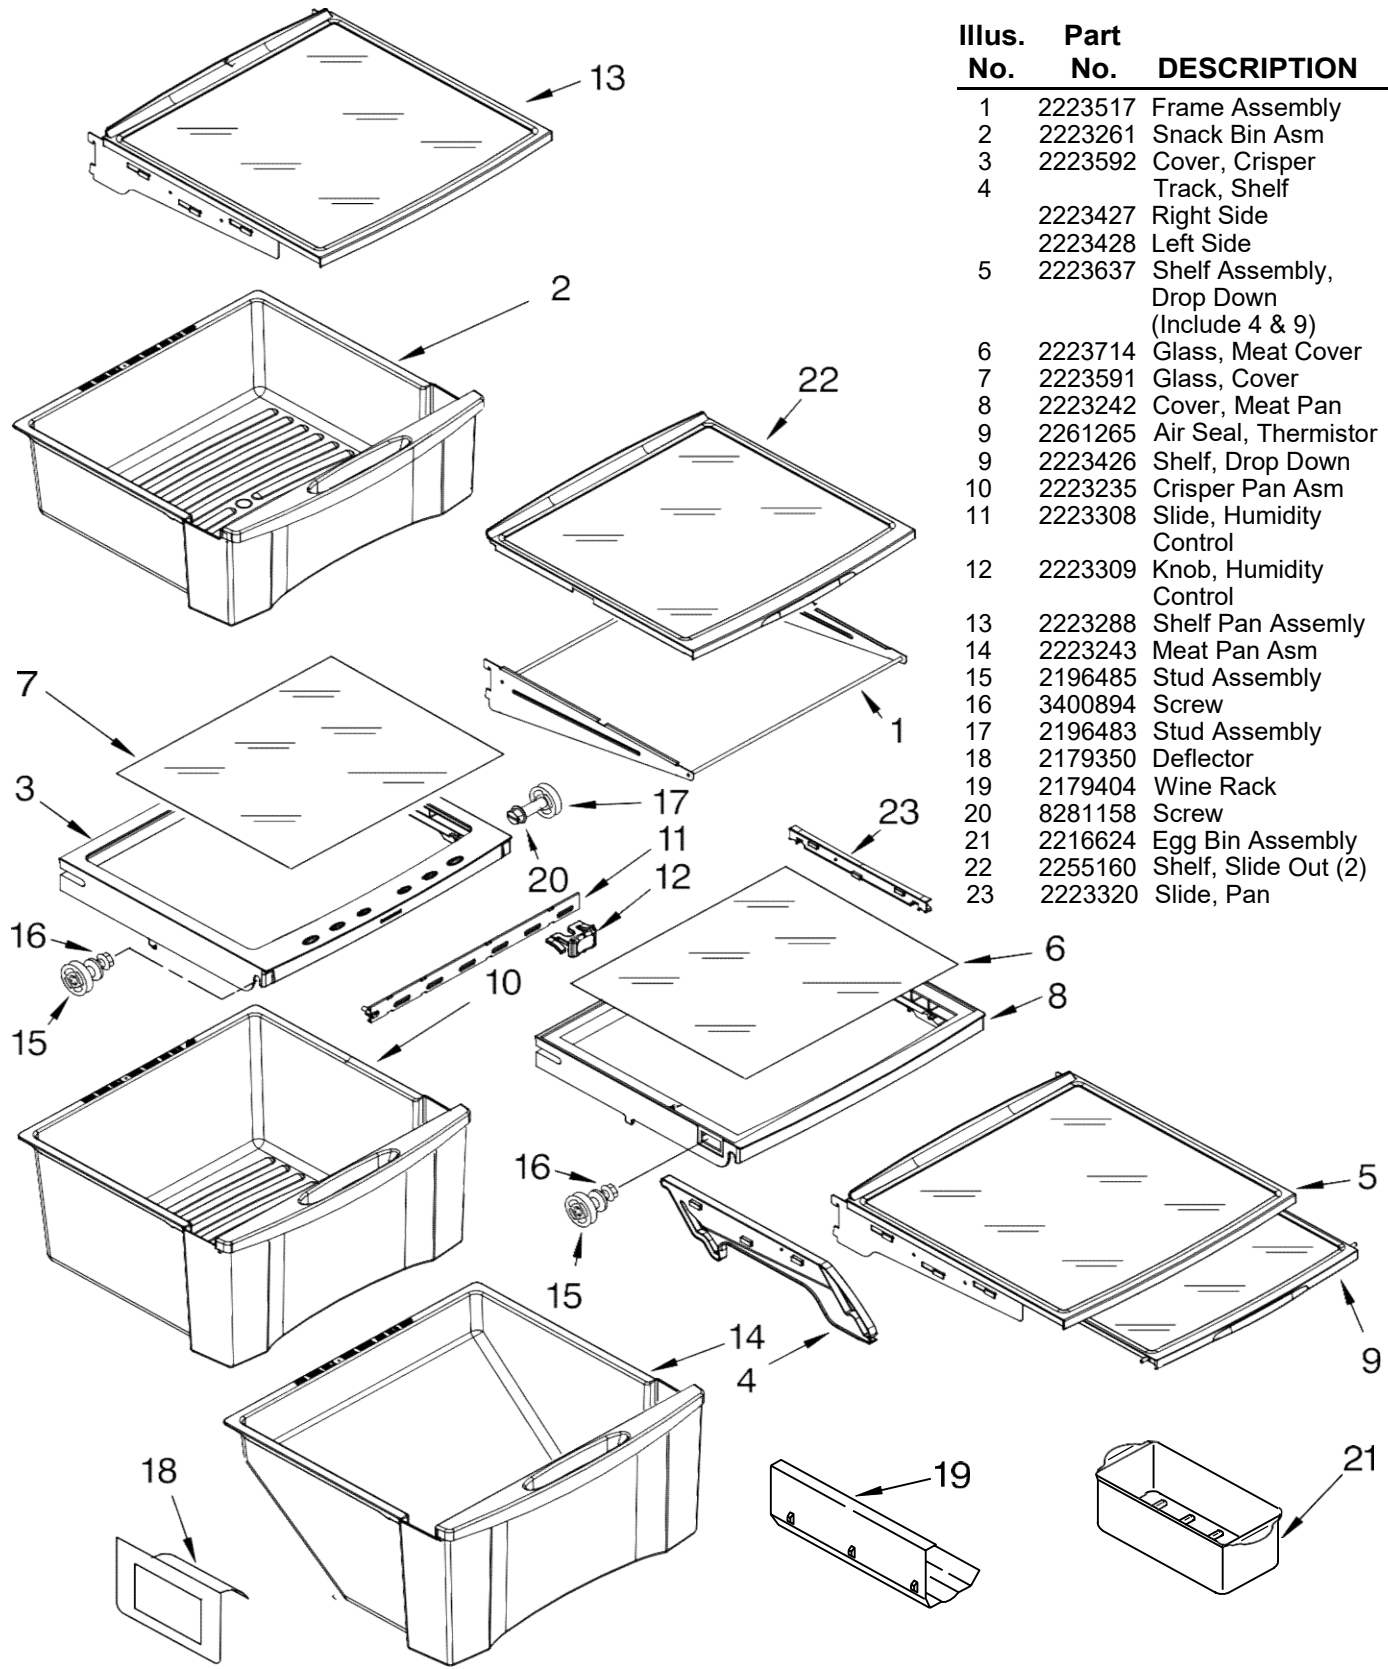

Refrigerador Whirlpool 7GS6SHEXMS03

Illus. No.	Part No.	DESCRIPTION
1	2223517	Frame Assembly
2	2223261	Snack Bin Asm
3	2223592	Cover, Crisper
4		Track, Shelf
	2223427	Right Side
	2223428	Left Side
5	2223637	Shelf Assembly, Drop Down (Include 4 & 9)
6	2223714	Glass, Meat Cover
7	2223591	Glass, Cover
8	2223242	Cover, Meat Pan
9	2261265	Air Seal, Thermistor
9	2223426	Shelf, Drop Down
10	2223235	Crisper Pan Asm
11	2223308	Slide, Humidity Control
12	2223309	Knob, Humidity Control
13	2223288	Shelf Pan Assembly
14	2223243	Meat Pan Asm
15	2196485	Stud Assembly
16	3400894	Screw
17	2196483	Stud Assembly
18	2179350	Deflector
19	2179404	Wine Rack
20	8281158	Screw
21	2216624	Egg Bin Assembly
22	2255160	Shelf, Slide Out (2)
23	2223320	Slide, Pan

FOR ORDERING INFORMATION REFER TO PARTS PRICE LIST