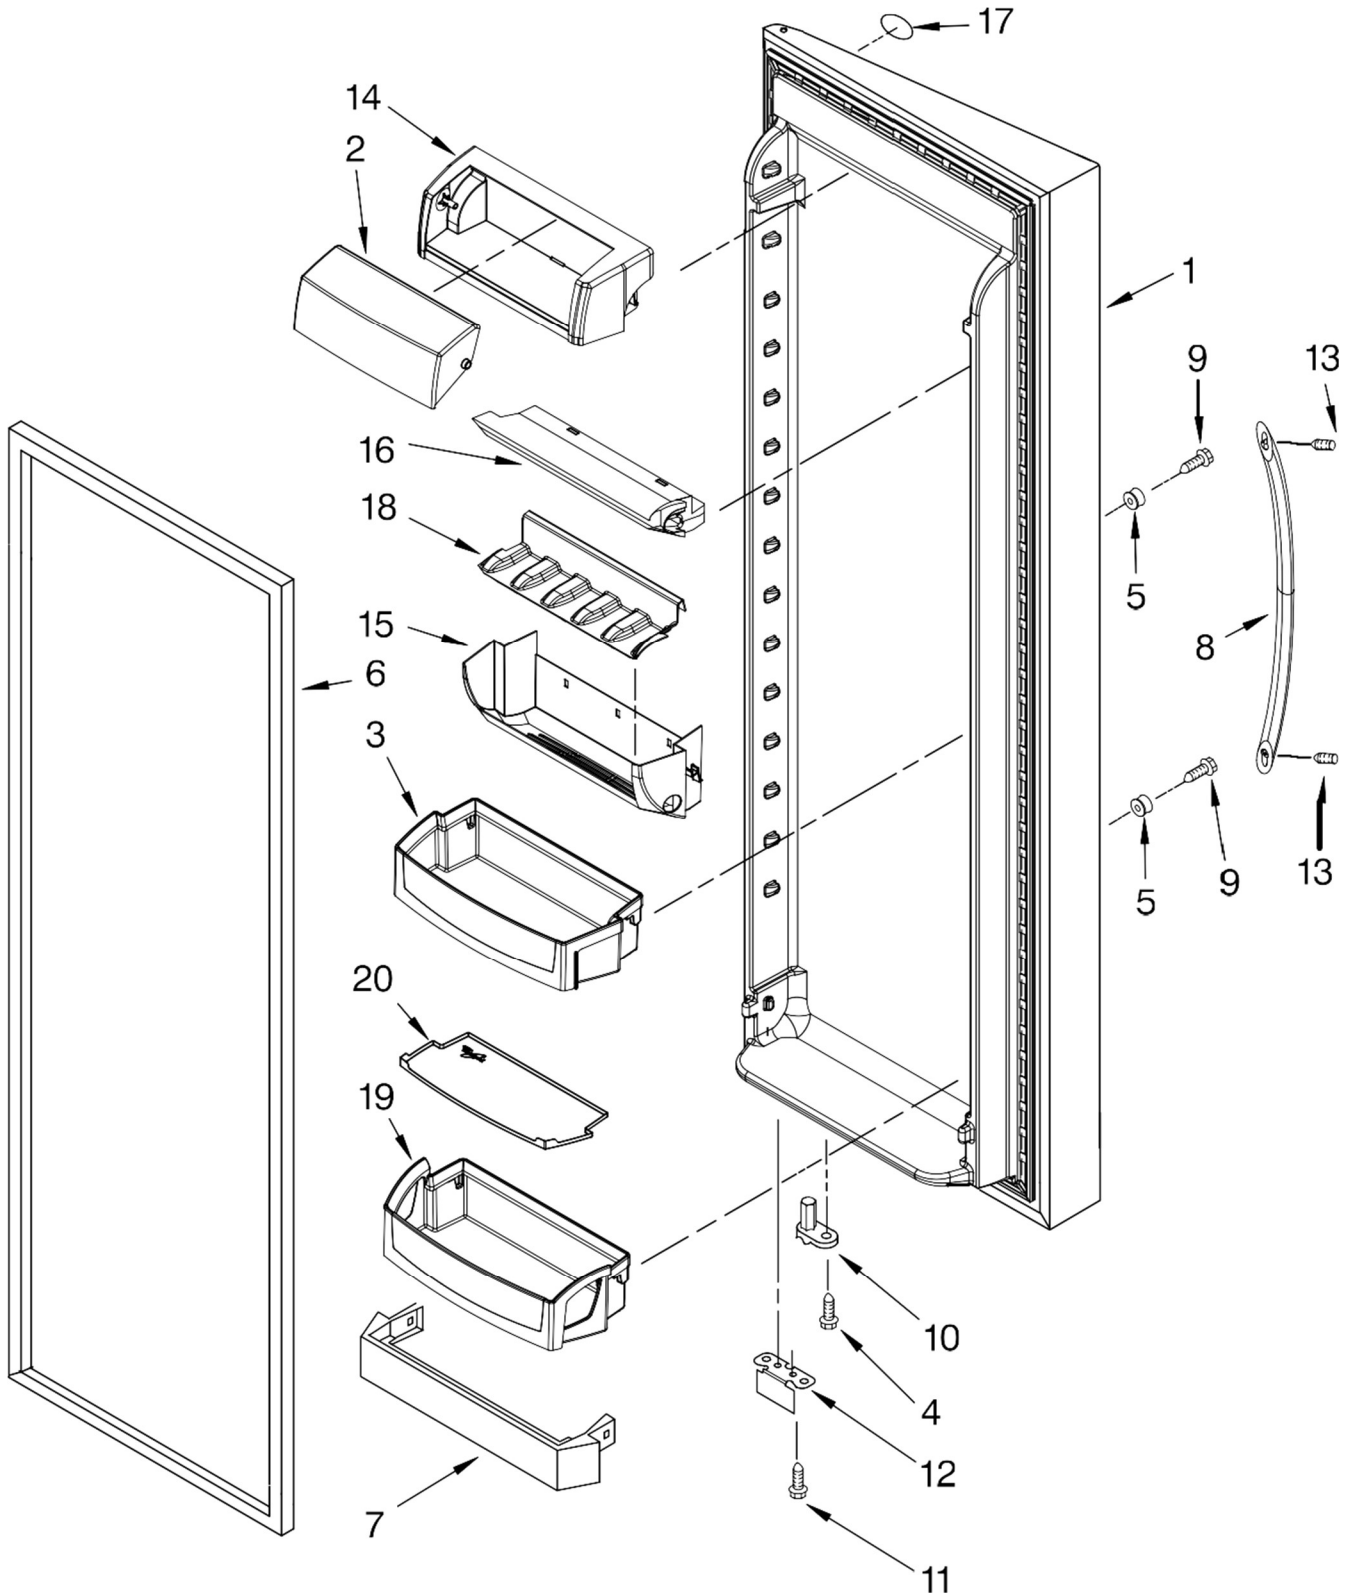

FOR ORDERING INFORMATION REFER TO PARTS PRICE LIST

Refrigerador Whirlpool 7GS6SHEXMS03

Illus. No.	Part No.	DESCRIPTION
1		Refrigerator Door (Includes Item #6)
	2303522SB	Stainless Steel
2	2255421	Dairy Door 3
	2304952K	Door Bin (3)
4	3400012	Screw
5	2219698	Stud
6		Door Gasket, Magnetic
	2221313	Black
7	2223727	Trivet
8		Handle
	2254604S	Stainless
9	488208	Screw
10	2182178	Door Closer, Upper Cam
11	489420	Screw
12		Bracket, Door Stop
	2200082B	Black
13	8533918	Set Screw
14	2255420	Door Compartment
15	2255422	Frame, Can Rack
16	2255424	Air Diffuser Asm
17	2220214	Nameplate
18	2255423	Floor, Can Rack
19	2223463K	Door Bin
20	2223464K	Mat, Bin(2)