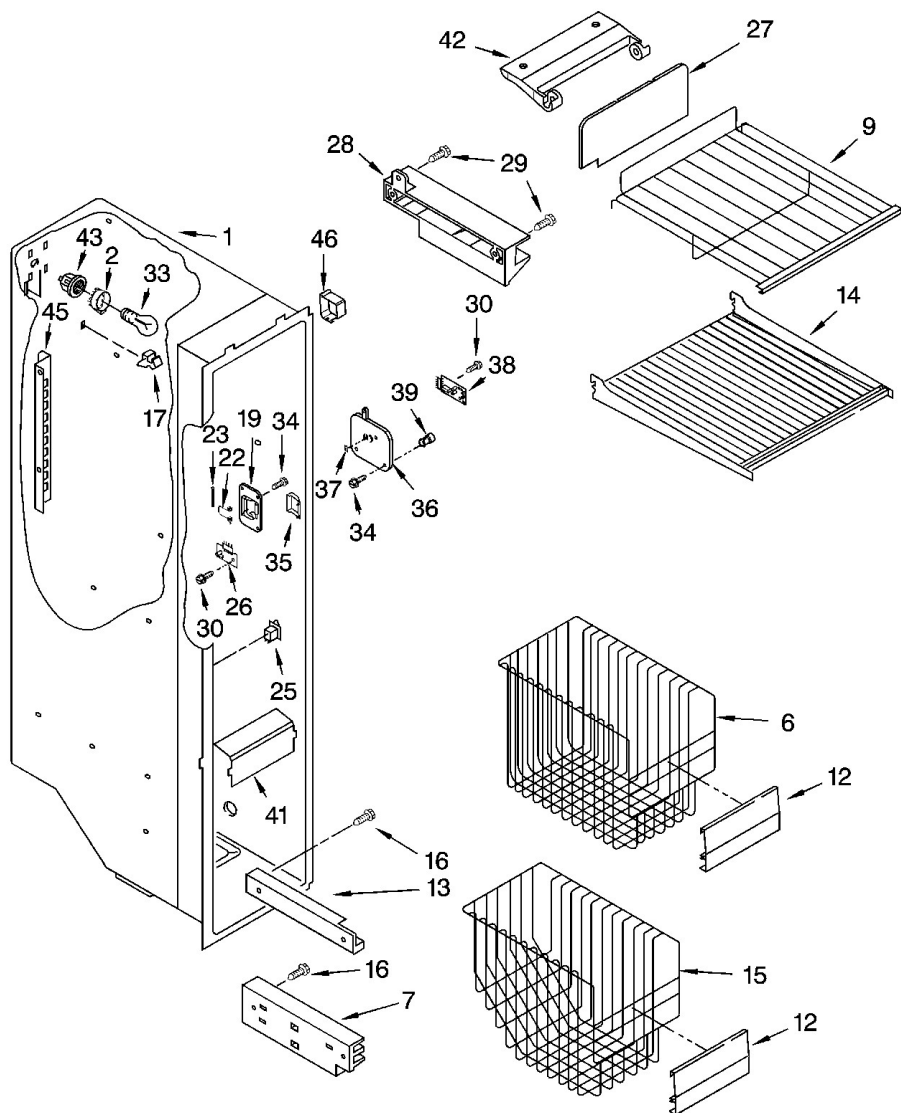

Distribuidor Autorizado

SurteRápido.com

Venta de Refacciones
Electrodomesticas

Refrigerador Whirlpool 7GS6SHEXPL00

Refrigerador Whirlpool 7GS6SHEXPL00

No. Ilus.	DESCRIPCIÓN	No. de Parte
1	Frame Assembly	2223517
2	Snack Bin Asm	2223261
3	Cover, Crisper	2223592
4	Track, Shelf (Right Side)	***
	Track, Shelf (Left Side)	***
5	Shelf Assembly, Drop Down	***
6	Glass, Meat Cover	2223714
7	Glass, Cover	2223591
8	Cover, Meat Pan	2223242
9	Shelf, Drop Down	2223426
10	Crisper Pan Asm	2223235
11	Slide, Humidity Control	2223308
12	Knob, Humidity Control	2223309
13	Shelf Pan Assembly	2223288
14	Meat Pan Asm	2223243
15	Stud Assembly	2196485
16	Screw	3400894
17	Stud Assembly	2196483
18	Deflector	2179350
20	Screw	8281158
21	Egg Bin Assembly	***
22	Shelf, Slide Out (2)	2255160
23	Slide, Pan	2223320

Distribuidor Autorizado

SurteRápido.com

Venta de Refacciones
Electrodomesticas

Refrigerador Whirlpool 7GS6SHEXPLO0

Refrigerador Whirlpool 7GS6SHEXPL00

No. Ilus.	DESCRIPCIÓN	No. de Parte
2	Shelf, Flip Up	***
5	Stud Assembly	2196483
6	Basket, Tall	2223539
7	Screw	8281158
8	Basket, Top	2223581
9	Shroud, Light	4387478
11	Screw	3400893
12	Trim, Basket	2195905
13	Shelf Track (Right Side)	2261449
	Shelf Track (Left Side)	2261448
14	Shelf	2205837
15	Basket	2223535
16	Screw (8)	488568
17	Clip, Air Duct (2)	2215823
19	Cover, Emitter	2255572
22	Spring	2198635
23	Pin	2198634
25	Switch, Rocker Arm	-3272538
26	P.C. Board Emitter	-2168704
27	Cover, Ice Maker	2255588
28	Slide, Ice Maker Mounting	2212321
29	Screw	489478
30	Screw	2006254
32	Light Socket	4387478
33	Light Bulb	2255743
34	Screw	8281185
35	Flipper	2198633
36	Cover, Receiver	2255558

Refrigerador Whirlpool 7GS6SHEXPL00

No. Ilus.	DESCRIPCIÓN	No. de Parte
37	Slide, Ice Maker Shut Off	2255562
38	P.C. Board, Receiver	4389102
39	Lens	2198643
40	Light Shield	2302848
41	Light Lens	4389127
42	Bracket, Ice Maker Cover	2198641
43	Socket, Light	2155597
45	Ladder (Left Side)	2198609
	Ladder (Right Side)	2198610
46	Shield, Wiring	2219878