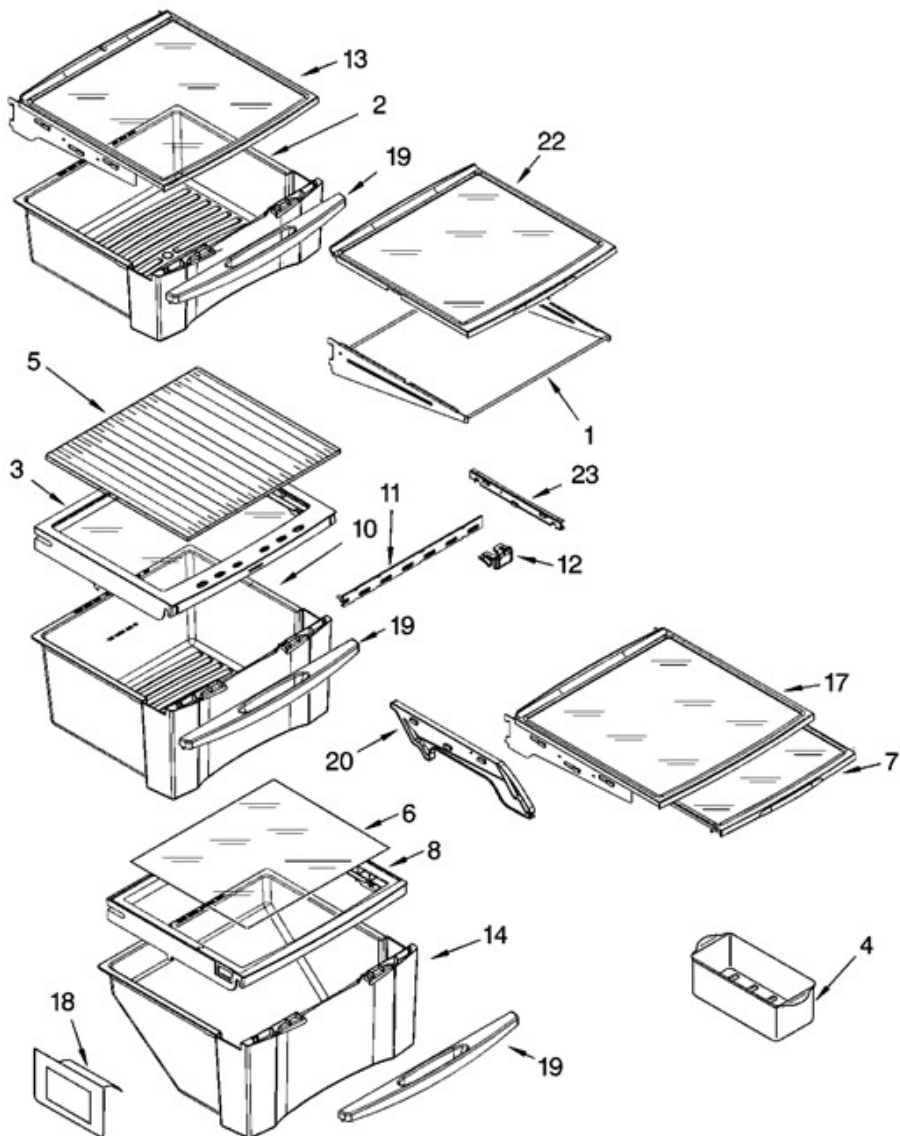

Refrigerador Whirlpool 7GS6SHEXPL00

No. Ilus.	DESCRIPCIÓN	No. de Parte
28	Housing, Water Filter	2186443
29	Water Filter	4396508
30	Cap, Water Filter (White)	***
	Cap, Water Filter (Black)	2186494B
31	Screw	489500
32	SCREW	489497
33	Screw	3400103
34	Plate, Screw	2304249
35	Screw	489128
36	Hinge Top (FC)	2203770

Distribuidor Autorizado

SurteRápido.com

Venta de Refacciones
Electrodomesticas

Refrigerador Whirlpool 7GS6SHEXPL00

Refrigerador Whirlpool 7GS6SHEXPL00

No. Ilus.	DESCRIPCIÓN	No. de Parte
2	Escutcheon, Meat Pan Control	2194744
3	Slide Meat Pan Control	2182757
4	Louver	8201651
5	Rack, Wine & Egg	***
8	Switch, Rocker Arm	1118894
9	Shelf Ladder	2206273
10	screw	488729
11	Shroud, Light	2175210
12	Door Control Asm	2261601
15	Air Diffuser Assembly	2209753
18	Socket	4387478
19	Reservoir	2256126
20	Light Bulb	2255743
21	Light Lens	2209769
22	Screw	798639
23	Bracket, Dual Crisper	2256035
24	Wire Harness, Dual Crisper	2256037

Distribuidor Autorizado

SurteRápido.com

Venta de Refacciones
Electrodomesticas

Refrigerador Whirlpool 7GS6SHEXPL00

Refrigerador Whirlpool 7GS6SHEXPL00

No. Ilus.	DESCRIPCIÓN	No. de Parte
1	Frame Assembly	2223517
2	Snack Bin Asm	2223261
3	Cover, Crisper	2223592
4	Track, Shelf (Right Side)	***
	Track, Shelf (Left Side)	***
5	Shelf Assembly, Drop Down	***
6	Glass, Meat Cover	2223714
7	Glass, Cover	2223591
8	Cover, Meat Pan	2223242
9	Shelf, Drop Down	2223426
10	Crisper Pan Asm	2223235
11	Slide, Humidity Control	2223308
12	Knob, Humidity Control	2223309
13	Shelf Pan Assembly	2223288
14	Meat Pan Asm	2223243
15	Stud Assembly	2196485
16	Screw	3400894
17	Stud Assembly	2196483
18	Deflector	2179350
20	Screw	8281158
21	Egg Bin Assembly	***
22	Shelf, Slide Out (2)	2255160
23	Slide, Pan	2223320