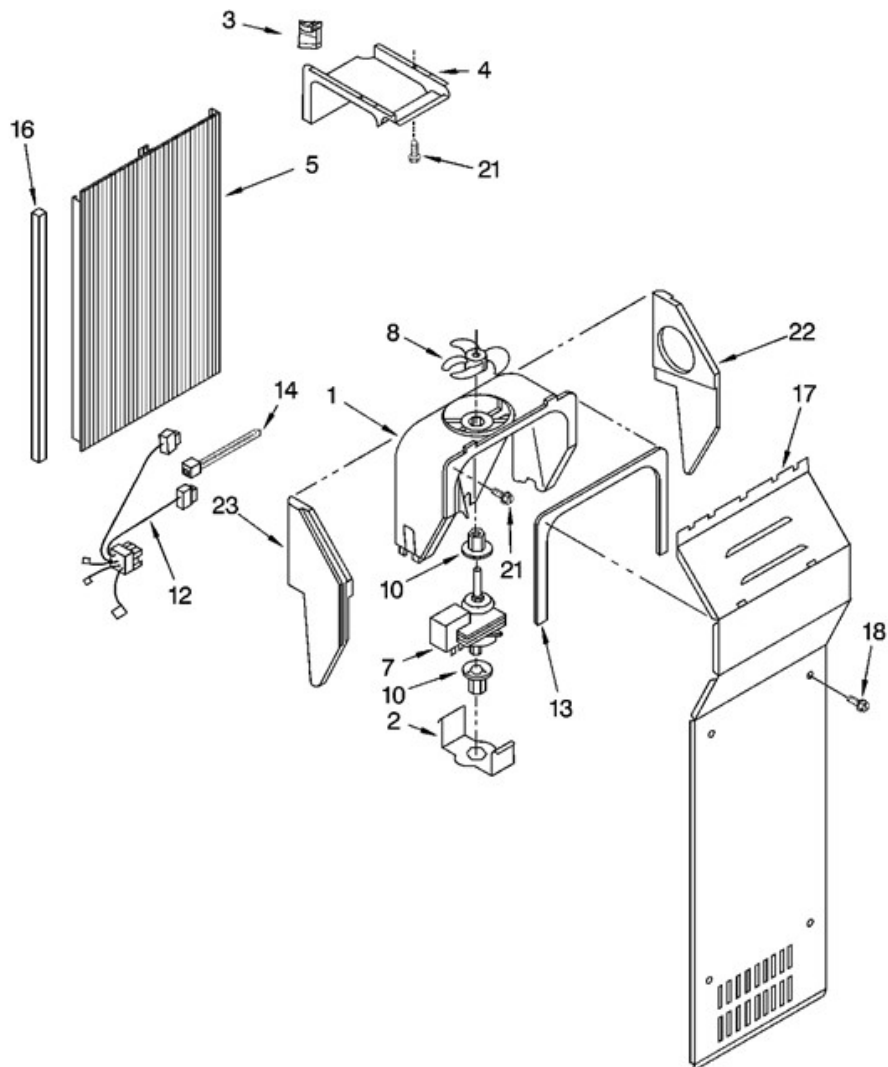

Distribuidor Autorizado

SurteRápido.com

Venta de Refacciones
Electrodomesticas

Refrigerador Whirlpool 7GS6SHEXPL00