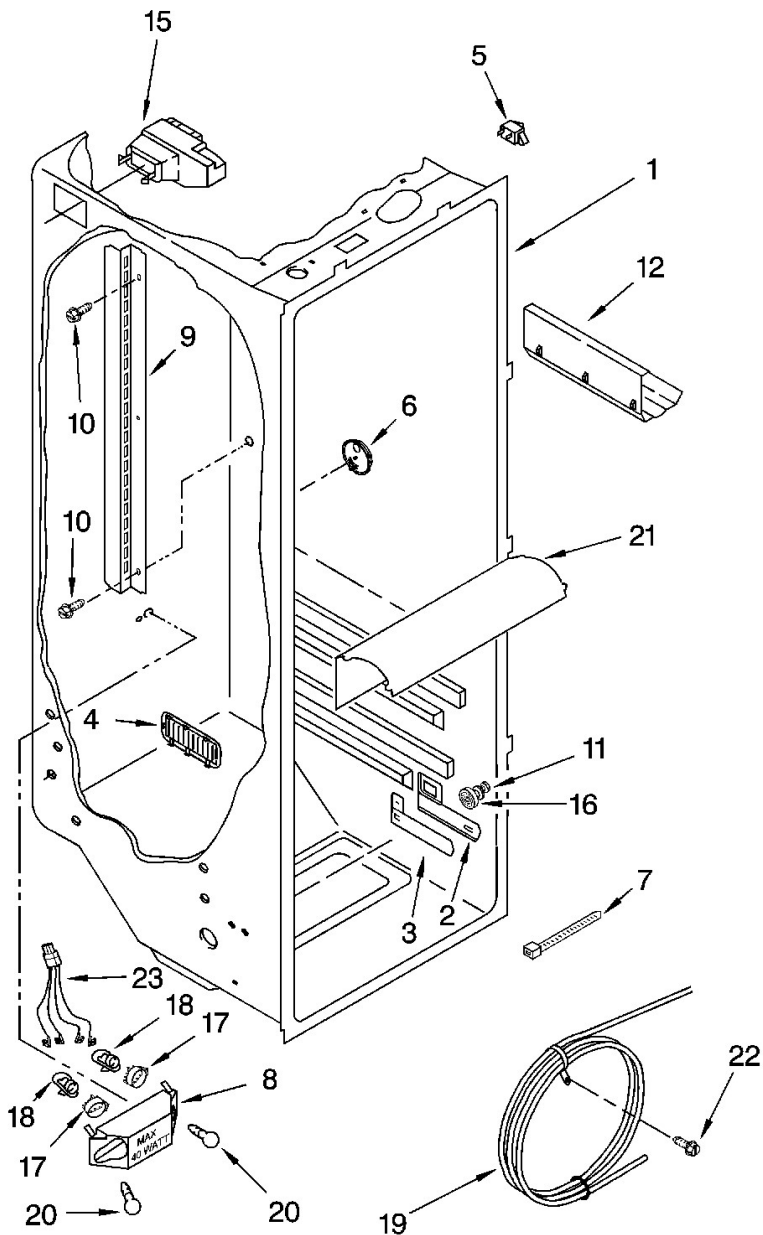

Refrigerador Whirlpool 7GS6SHEXPL00

No. Ilus.	DESCRIPCIÓN	No. de Parte
28	Housing, Water Filter	2186443
29	Water Filter	4396508
30	Cap, Water Filter (White)	***
	Cap, Water Filter (Black)	2186494B
31	Screw	489500
32	SCREW	489497
33	Screw	3400103
34	Plate, Screw	2304249
35	Screw	489128
36	Hinge Top (FC)	2203770

Distribuidor Autorizado

SurteRápido.com

Venta de Refacciones
Electrodomesticas

Refrigerador Whirlpool 7GS6SHEXPL00

Refrigerador Whirlpool 7GS6SHEXPL00

No. Ilus.	DESCRIPCIÓN	No. de Parte
2	Escutcheon, Meat Pan Control	2194744
3	Slide Meat Pan Control	2182757
4	Louver	8201651
5	Rack, Wine & Egg	***
8	Switch, Rocker Arm	1118894
9	Shelf Ladder	2206273
10	screw	488729
11	Shroud, Light	2175210
12	Door Control Asm	2261601
15	Air Diffuser Assembly	2209753
18	Socket	4387478
19	Reservoir	2256126
20	Light Bulb	2255743
21	Light Lens	2209769
22	Screw	798639
23	Bracket, Dual Crisper	2256035
24	Wire Harness, Dual Crisper	2256037

Distribuidor Autorizado

SurteRápido.com

Venta de Refacciones
Electrodomesticas

Refrigerador Whirlpool 7GS6SHEXPL00

Refrigerador Whirlpool 7GS6SHEXPL00

No. Ilus.	DESCRIPCIÓN	No. de Parte
1	Frame Assembly	2223517
2	Snack Bin Asm	2223261
3	Cover, Crisper	2223592
4	Track, Shelf (Right Side)	***
	Track, Shelf (Left Side)	***
5	Shelf Assembly, Drop Down	***
6	Glass, Meat Cover	2223714
7	Glass, Cover	2223591
8	Cover, Meat Pan	2223242
9	Shelf, Drop Down	2223426
10	Crisper Pan Asm	2223235
11	Slide, Humidity Control	2223308
12	Knob, Humidity Control	2223309
13	Shelf Pan Assembly	2223288
14	Meat Pan Asm	2223243
15	Stud Assembly	2196485
16	Screw	3400894
17	Stud Assembly	2196483
18	Deflector	2179350
20	Screw	8281158
21	Egg Bin Assembly	***
22	Shelf, Slide Out (2)	2255160
23	Slide, Pan	2223320