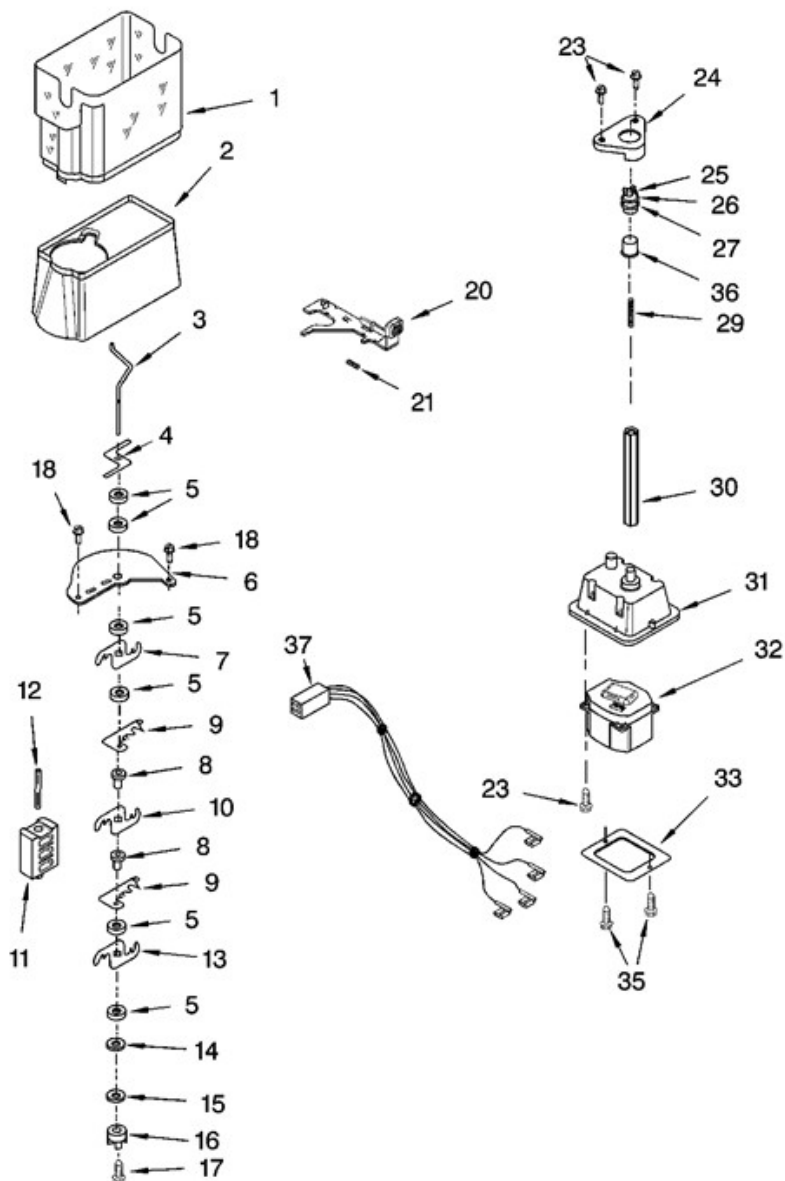

Refrigerador Whirlpool 7GS6SHEXPL00

No. Ilus.	DESCRIPCIÓN	No. de Parte
37	Slide, Ice Maker Shut Off	2255562
38	P.C. Board, Receiver	4389102
39	Lens	2198643
40	Light Shield	2302848
41	Light Lens	4389127
42	Bracket, Ice Maker Cover	2198641
43	Socket, Light	2155597
45	Ladder (Left Side)	2198609
	Ladder (Right Side)	2198610
46	Shield, Wiring	2219878

Distribuidor Autorizado

SurteRápido.com

Venta de Refacciones
Electrodomesticas

Refrigerador Whirlpool 7GS6SHEXPLO0

Refrigerador Whirlpool 7GS6SHEXPL00

No. Ilus.	DESCRIPCIÓN	No. de Parte
1	Ice Bin	2198573
2	Crusher Bin	2255574
3	Auger	2211590
4	Blade, Stirring	2257021
5	Spacer, Flat (6)	1119007
6	Cover, Crusher	2255460
7	Blade, Rotary	1119013
8	Spacer, Step (2)	1119005
9	Blade, Fixed	2257020
10	Blade, Rotary	1119012
11	Block, Blade	2198602
12	Roll Pin	489229
13	Blade, Rotary	1119006
14	Washer, Plain	489235
15	Washer, Coupling	2198661
16	COUPLING	2220457
17	Screw	8281164
18	Screw	3400065
19	Button, Bin	2255575
20	Latch, Bin	2256015
21	Spring, Latch	2198608
22	Screw (2)	2198671
23	Screw	8281163
24	Holder	2212369
25	Coupling, Bottom	2220458
26	Seal	2198628
27	Washer	2212370
28	Wire Harness, IDI Motor	2187725