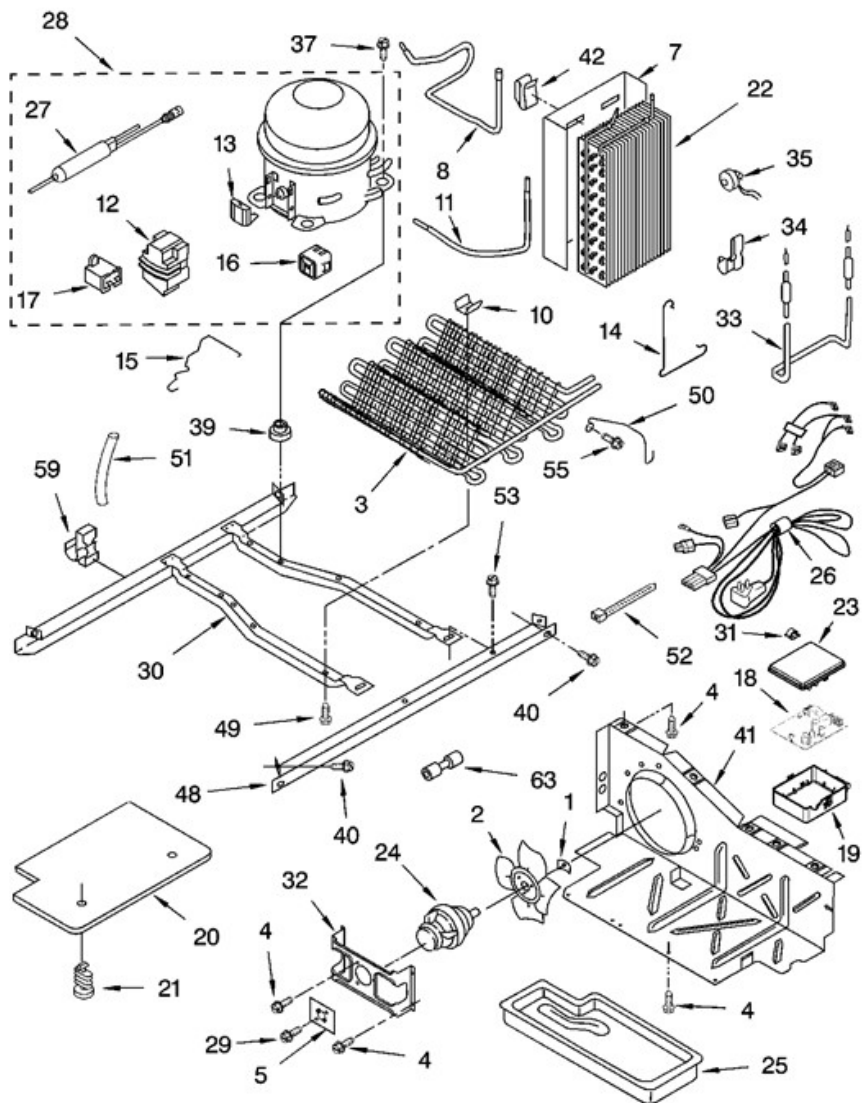

Distribuidor Autorizado

SurteRápido.com

Venta de Refacciones
Electrodomesticas

Refrigerador Whirlpool 7GS6SHEXPL00

Refrigerador Whirlpool 7GS6SHEXPL00

No.Illus.	DESCRIPCIÓN	No. de Parte
2	Screw	3179776
3	Retainer, Levers	2194719
4	Spring, Torsion	2256199
5	Pin	2196195
6	Door, Ice	2180353
7	Door Mechanism Assembly	4388659
8	Mechanism Delay	4388659
9	Grille, Overflow (White)	***
	Grille, Overflow (Black)	2207007B
10	Water Fitting Assembly	8201537
11	Lever, Ice Dispenser (White)	***
	Lever, Ice Dispenser (Black)	2255431B
12	Guide, Ice	2180224
15	Bracket, Control	2252051
17	Lever, Water Dispenser (White)	***
	Lever, Water Dispenser (Black)	2255432B
18	Switch Assembly	
19	Overlay, Front Cover	
20	LED Display with Auto Night Light	
21	Front Cover, Housing	
22	Screw	3400906
23	Front Cover Assembly	***
	Front Cover Assembly	2252080B
25	Strain Relief	2195051
26	Sleeve, Mechanism Display	2252127

Distribuidor Autorizado

SurteRápido.com

Venta de Refacciones
Electrodomesticas

Refrigerador Whirlpool 7GS6SHEXPL00

Refrigerador Whirlpool 7GS6SHEXPL00

No. Ilus.	DESCRIPCIÓN	No. de Parte
1	Speed Nut	486692
2	Fan, Blade	2190685
3	Condenser Assembly	8201683
4	Screw	489464
5	Clip, Condenser	2216914
6	Tube, Condenser to Heat Loop	2255798
7	Heat Shield And Drain Pan	2256150
8	Tube Suction	2205765
9	Clip, Wiring	1115374
10	Screw	8281160
11	Bracket, Insert	2216997
12	Cover (Service Compressor Only)	2162358
13	Overload (Service Compressor Only)	4387835
14	Cover	2255624
15	Clip, Retaining	2255199
16	Start-Device, Combination	2255198
17	Capacitor (Production)	999532
	Capacitor (Service)	4387764
18	Elec. Control	2252189
19	Control Box	2255623
20	Unit Cover, Bottom	2206281
21	Clip	489396
22	Evaporator	2188823
23	Clip	2161324
24	Motor, Fan	833697
25	Tray, Evaporator	1105523
26	Harness, Unit	2187739
27	Drier	4387019