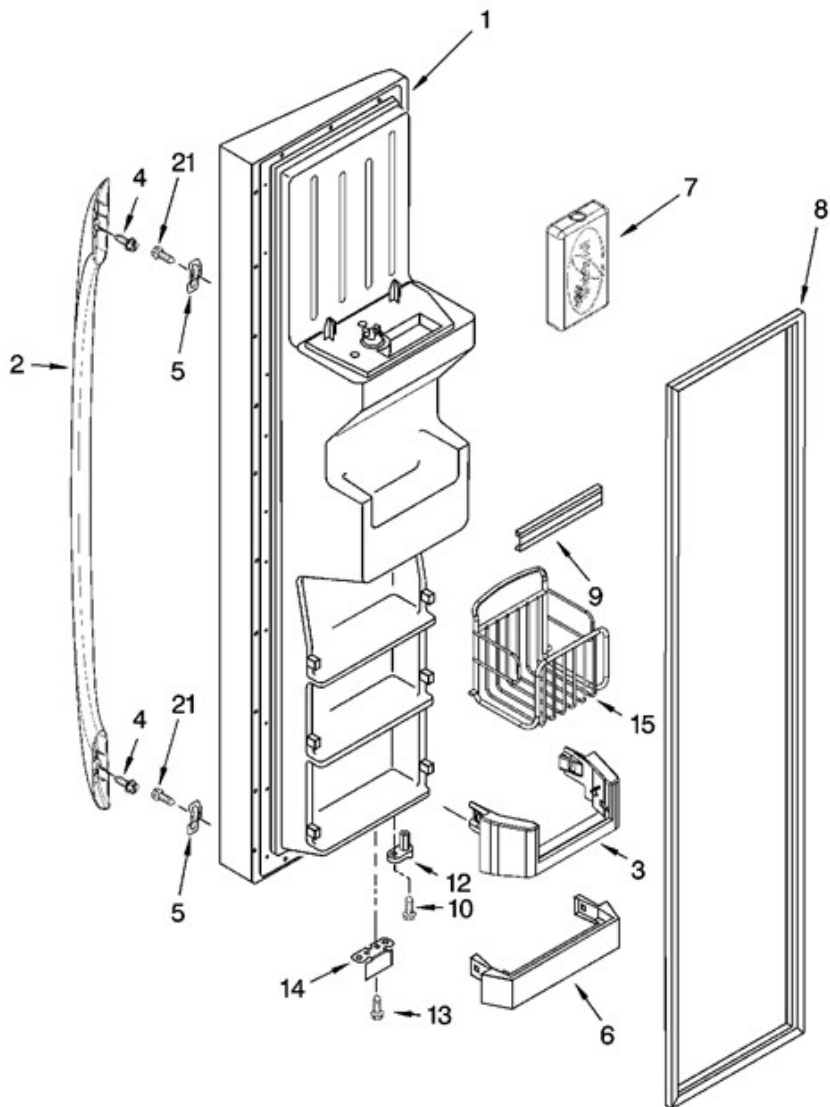

Distribuidor Autorizado

SurteRápido.com

Venta de Refacciones
Electrodomesticas

Refrigerador Whirlpool 7GS6SHEXPL00