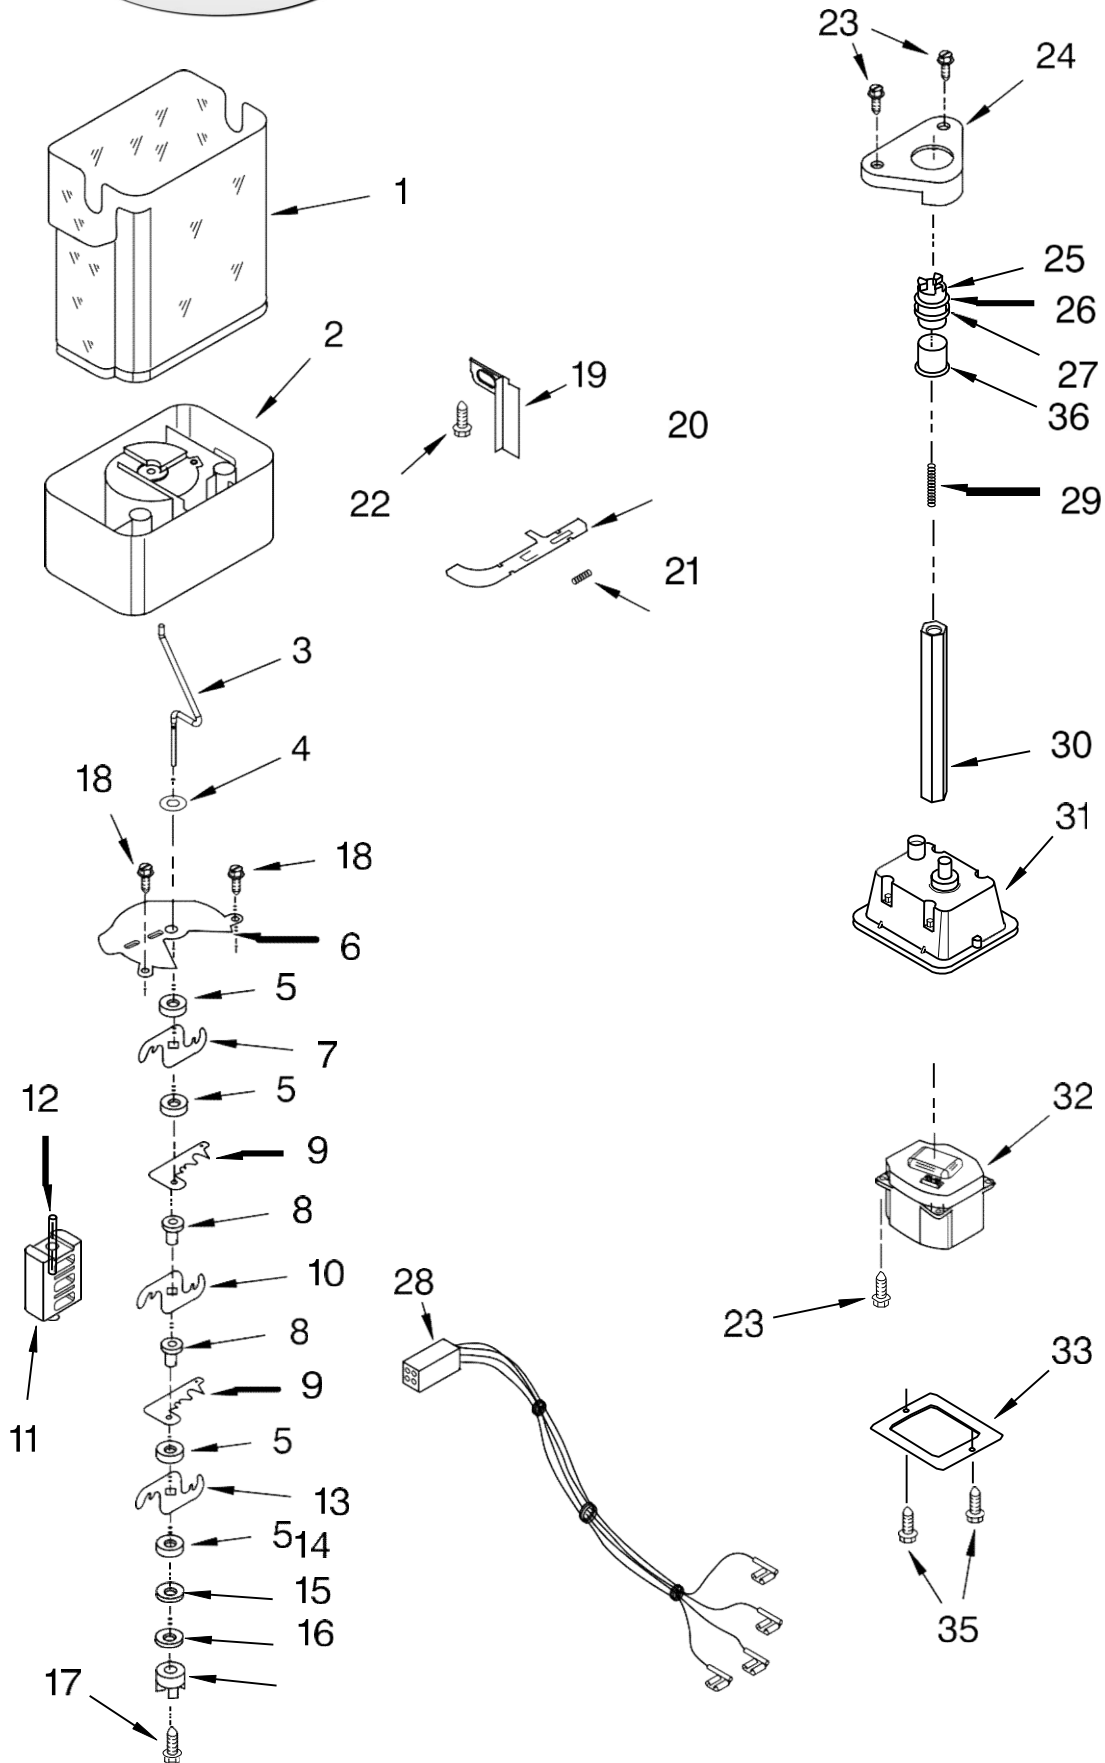

FOR ORDERING INFORMATION REFER TO PARTS PRICE LIST

Illus. No.	Part No.	DESCRIPTION
1	2223517	Frame Assembly (2)
2	2223261	Snack Bin Asm
3	2223592	Cover, Crisper
6	2223714	Glass, Meat Cover
7	2223591	Glass, Cover
8	2223242	Cover, Meat Pan
10	2223235	Crisper Pan Asm
11	2223308	Slide, Humidity Control
12	2223309	Knob, Humidity Control
13	2223288	Shelf Pan Assembly
14	2223243	Meat Pan Asm
15	2196485	Stud Assembly
16	3400894	Screw
17	2196483	Stud Assembly
18	2179350	Deflector
20	8281158	Screw
22	2255160	Shelf, Slide Out (2)
23	2223320	Slide, Pan

FOR ORDERING INFORMATION REFER TO PARTS PRICE LIST

Refrigerador Whirlpool 7GS6SHEXPL01

Illus. No.	Part No.	DESCRIPTION
1		Liner (Not A Seviceable Part)
6	2301190	Basket, Tall
8	2301189	Basket, Top
9	2167012	Shroud, Light
11	3400893	Screw
12	2195905K	Trim, Basket
13		Shelf Track (3)
	2301289	Right Side
	2301290	Left Side
14	2205837K	Shelf
15	2301191	Basket
16	486298	Screw (12)
17	842534	Clip, Air Duct (2)
19	2255572	Cover, Emitter
22	2198635	Spring
23	2198634	Pin
25	1115373	Switch, Rocker Arm
26	2220398	P.C. Board Emitter
27	2255588	Cover, Ice Maker
28	2212321	Slide, Ice Maker Mounting
29	489478	Screw
30	489214	Screw
32	2162085	Light Socket
33	2255743	Light Bulb
34	8281185	Screw
35	2198633	Flipper
36	2255558	Cover, Receiver
37	2255562	Slide, Ice Maker Shut Off
38	2255114	P.C. Board, Receiver
39	2198643	Lens
40	2198589	Light Shield
41	2212340	Light Lens
42	2198641	Bracket, Ice Maker Cover
43	2155597	Socket, Light
45		Ladder
	2198609	Left Side
	2198610	Right Side
46	2219878	Shield, Wiring