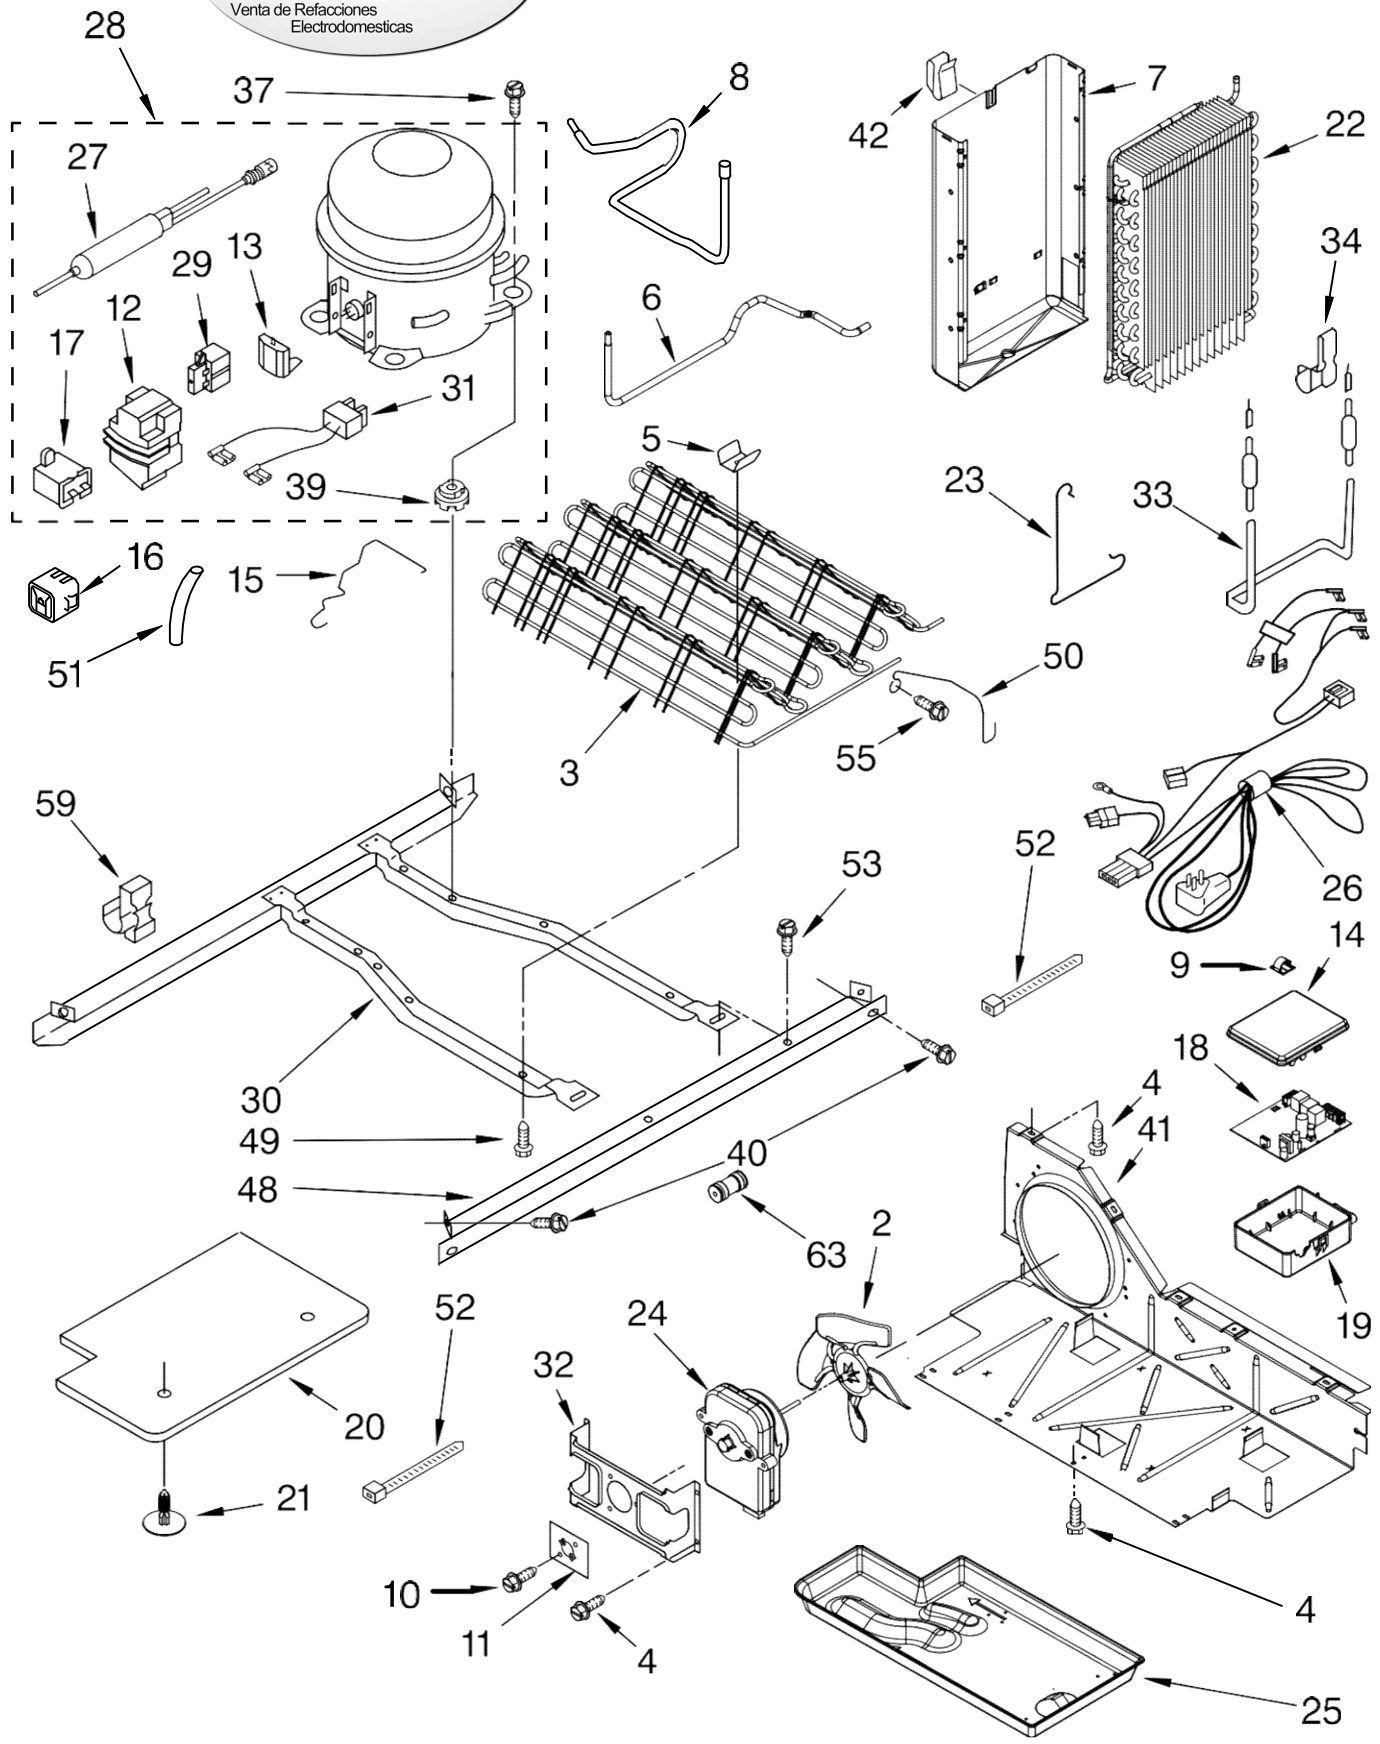

Refrigerador Whirlpool 7GS6SHEXPL01

FOR ORDERING INFORMATION REFER TO PARTS PRICE LIST

Refrigerador Whirlpool 7GS6SHEXPL01

Illus. No.	Part No.	DESCRIPTION
2	2225834	Fan, Blade
3	2223953	Condenser Assembly
4	489464	Screw
5	2216914	Clip, Condenser
6	2261599	Tube, Condenser to Heat Loop
7	2304289	Heat Shield And Drain Pan
8	2205765	Tube Suction
9	1115374	Clip, Wiring
10	8281160	Screw
11	2216997	Bracket, Insert
12	4387731	Cover (Service Only)
13	2154697	Overload (Service Only)
14	2255624	Cover
15	2255199	Clip, Retaining
16	2255198	Start-Device, Combination (Start Relay and Overload) for Production Compressor Only
17	2169373	Capacitor Production
	1118576	Service
18	2304095	Elec. Control
19	2255623	Control Box
20	2206281	Unit Cover, Bottom
21	489396	Clip
22	2188823	Evaporator
23	2161324	Clip
24	2188729	Motor, Fan

Illus. No.	Part No.	DESCRIPTION
25	1105523	Tray, Evaporator
26	2187739	Harness, Unit
27		Drier
	2319825	Production
	4387019	Service
28	2255197	Compressor (Includes Items 12, 13, 17, 27, 29, 31 & 39) (Also Order 876765 Tube Kit)
29	2183454	Relay (Service Only)
30	2157397	Unit Mounting Frame
31	4387765	Wire, Capacitor (Service Only)
32	2181929	Bracket, Fan Motor
33	2188175	Heater, Defrost
34	2304287	Clip, Heater
37	489373	Screw
39		Grommet (4)
	1100826	Production
	4387558	Service
40	489340	Screw
41	2196202	Air Baffle
42	2155547	Clip, Heat
48	2305374	Unit Mounting Rail
49	8281232	Screw
50	2186495	Guard, Fan
51	2161302	Sleeve

Illus. No.	Part No.	DESCRIPTION
52	2172840	Wire Tie
53	489427	Screw
55	489478	Screw
59	2261316	Clip, Wire & Tube
63	2209709	Union

Following Parts Not Illustrated and Optional Parts Not Included

978025	Valve, Access (1/4")
978026	Valve, Access (5/16")
978027	Valve, Access (3/8")
978028	Valve, Access (1/2")
978029	Valve, Access (5/8")
978030	Valve, Access (3/4")
876764	Valve, Access (3/16")

REFRIGERANT CHARGE

5.0 oz.
(R-134A)