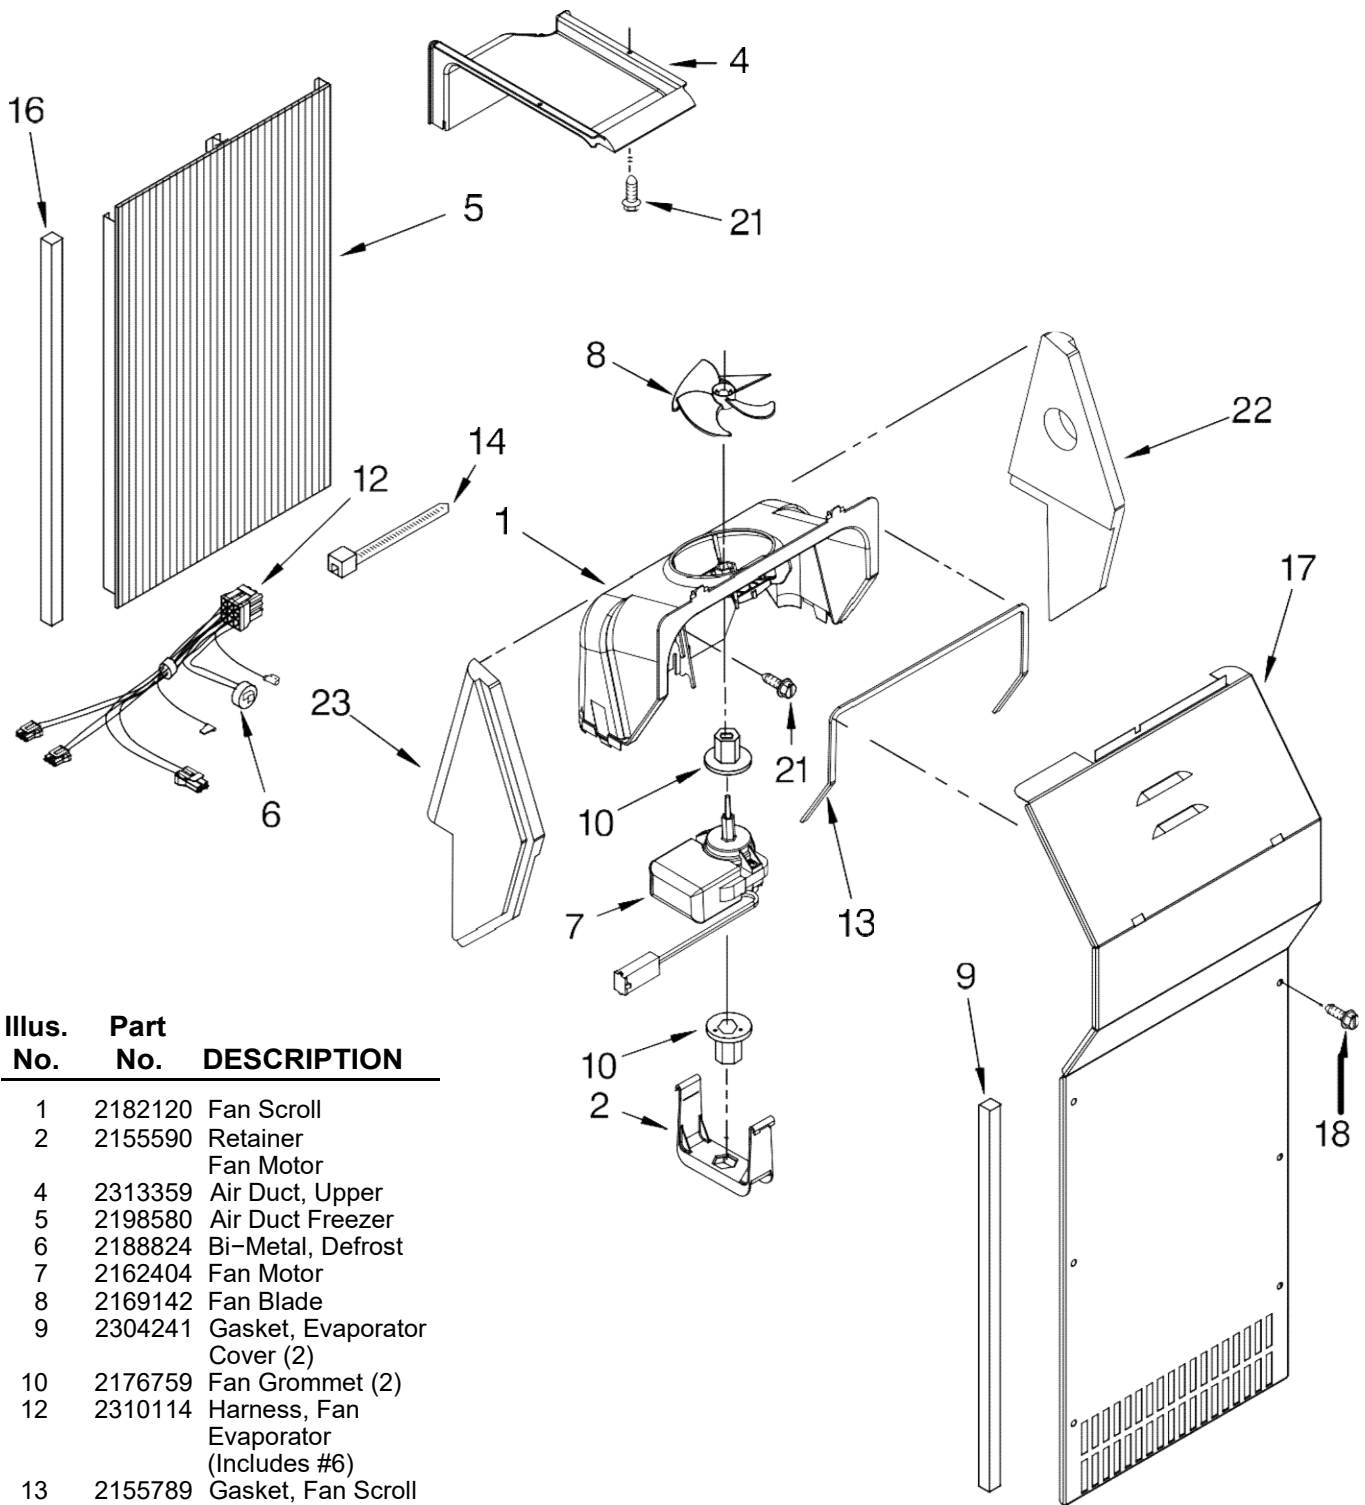

Illus. No.	Part No.	DESCRIPTION
1	2182120	Fan Scroll
2	2155590	Retainer Fan Motor
4	2313359	Air Duct, Upper
5	2198580	Air Duct Freezer
6	2188824	Bi-Metal, Defrost
7	2162404	Fan Motor
8	2169142	Fan Blade
9	2304241	Gasket, Evaporator Cover (2)
10	2176759	Fan Grommet (2)
12	2310114	Harness, Fan Evaporator (Includes #6)
13	2155789	Gasket, Fan Scroll
14	2172840	Strap
16	2203876	Gasket
17	2206314	Cover, Evaporator (Includes #9)
18	8281159	Screw (6)
21	489478	Screw
22	2203595	Support, R.S.
23	2203596	Support, L.S.

FOR ORDERING INFORMATION REFER TO PARTS PRICE LIST