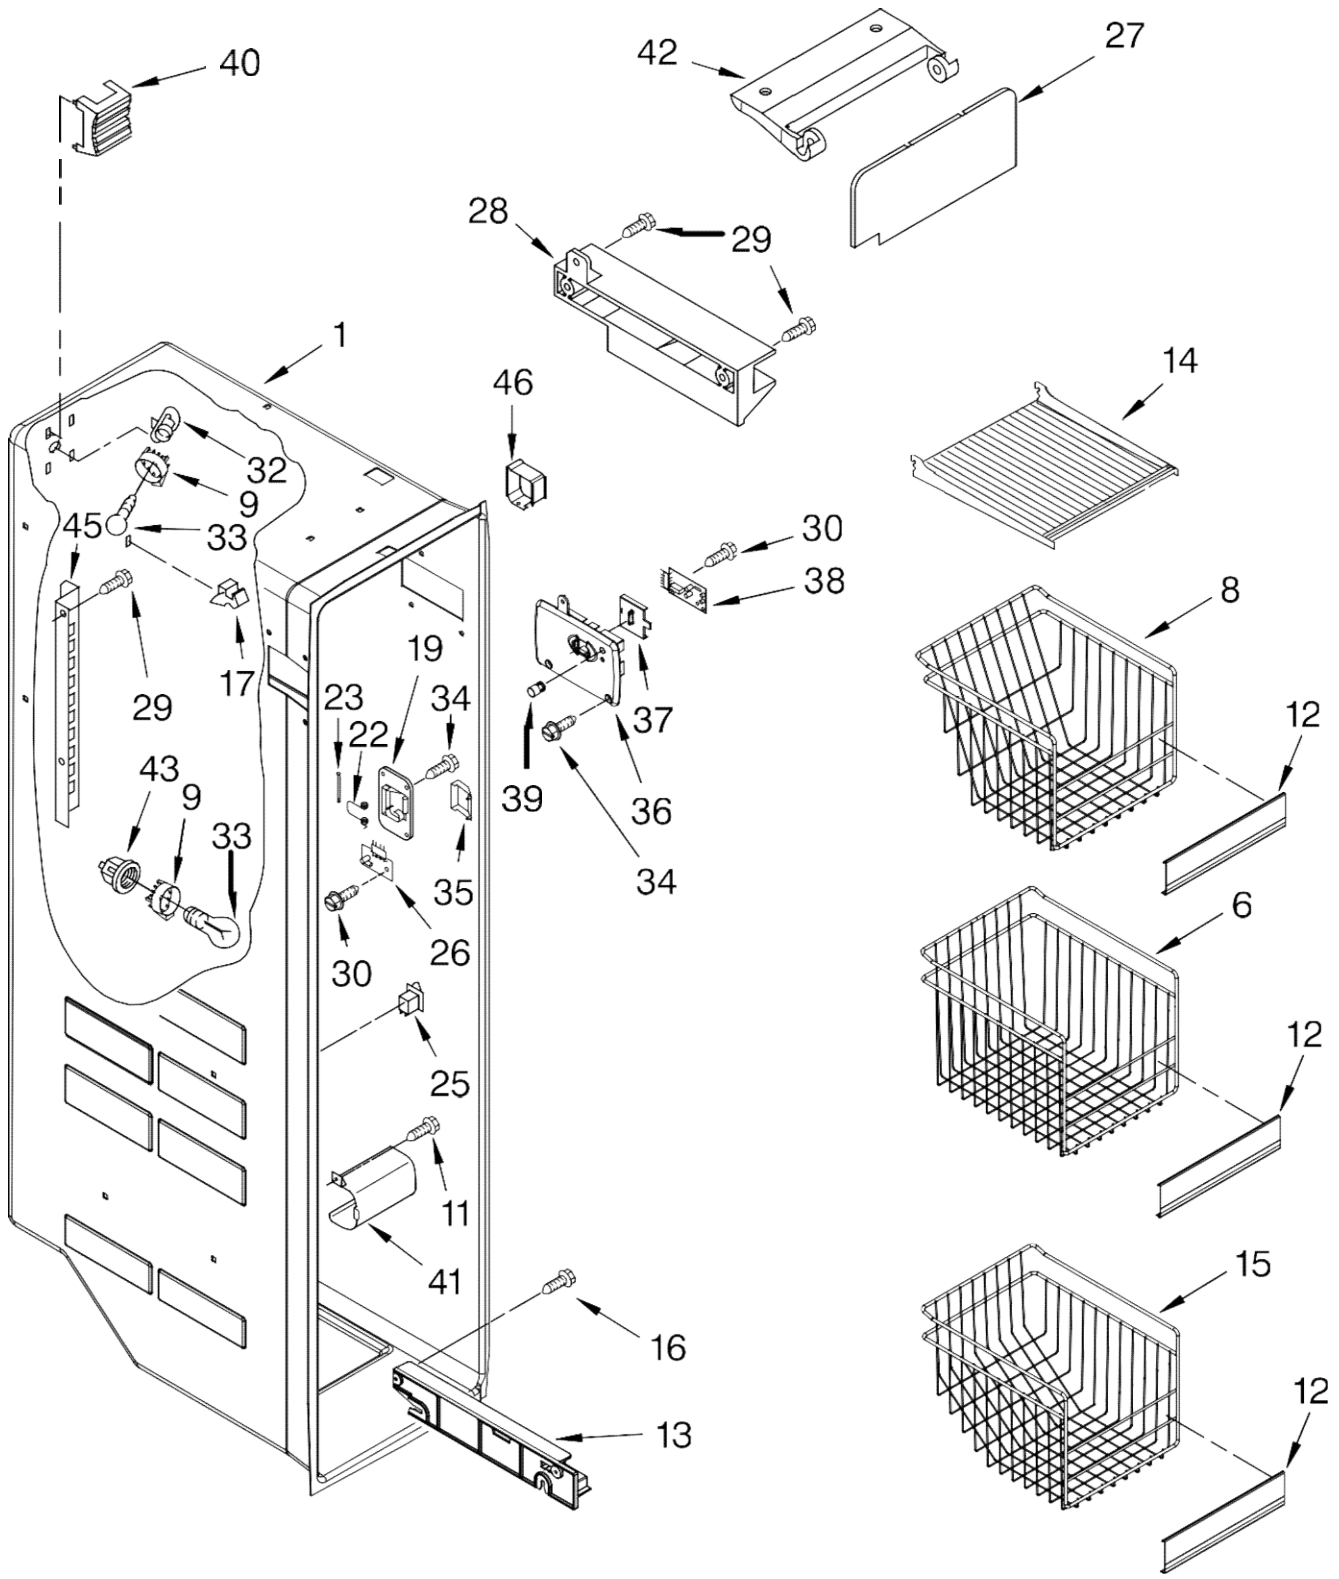

FOR ORDERING INFORMATION REFER TO PARTS PRICE LIST

Refrigerador Whirlpool 7GS6SHEXPL01

Illus. No.	Part No.	DESCRIPTION
1		Liner (Not A Seviceable Part)
6	2301190	Basket, Tall
8	2301189	Basket, Top
9	2167012	Shroud, Light
11	3400893	Screw
12	2195905K	Trim, Basket
13		Shelf Track (3)
	2301289	Right Side
	2301290	Left Side
14	2205837K	Shelf
15	2301191	Basket
16	486298	Screw (12)
17	842534	Clip, Air Duct (2)
19	2255572	Cover, Emitter
22	2198635	Spring
23	2198634	Pin
25	1115373	Switch, Rocker Arm
26	2220398	P.C. Board Emitter
27	2255588	Cover, Ice Maker
28	2212321	Slide, Ice Maker Mounting
29	489478	Screw
30	489214	Screw
32	2162085	Light Socket
33	2255743	Light Bulb
34	8281185	Screw
35	2198633	Flipper
36	2255558	Cover, Receiver
37	2255562	Slide, Ice Maker Shut Off
38	2255114	P.C. Board, Receiver
39	2198643	Lens
40	2198589	Light Shield
41	2212340	Light Lens
42	2198641	Bracket, Ice Maker Cover
43	2155597	Socket, Light
45		Ladder
	2198609	Left Side
	2198610	Right Side
46	2219878	Shield, Wiring