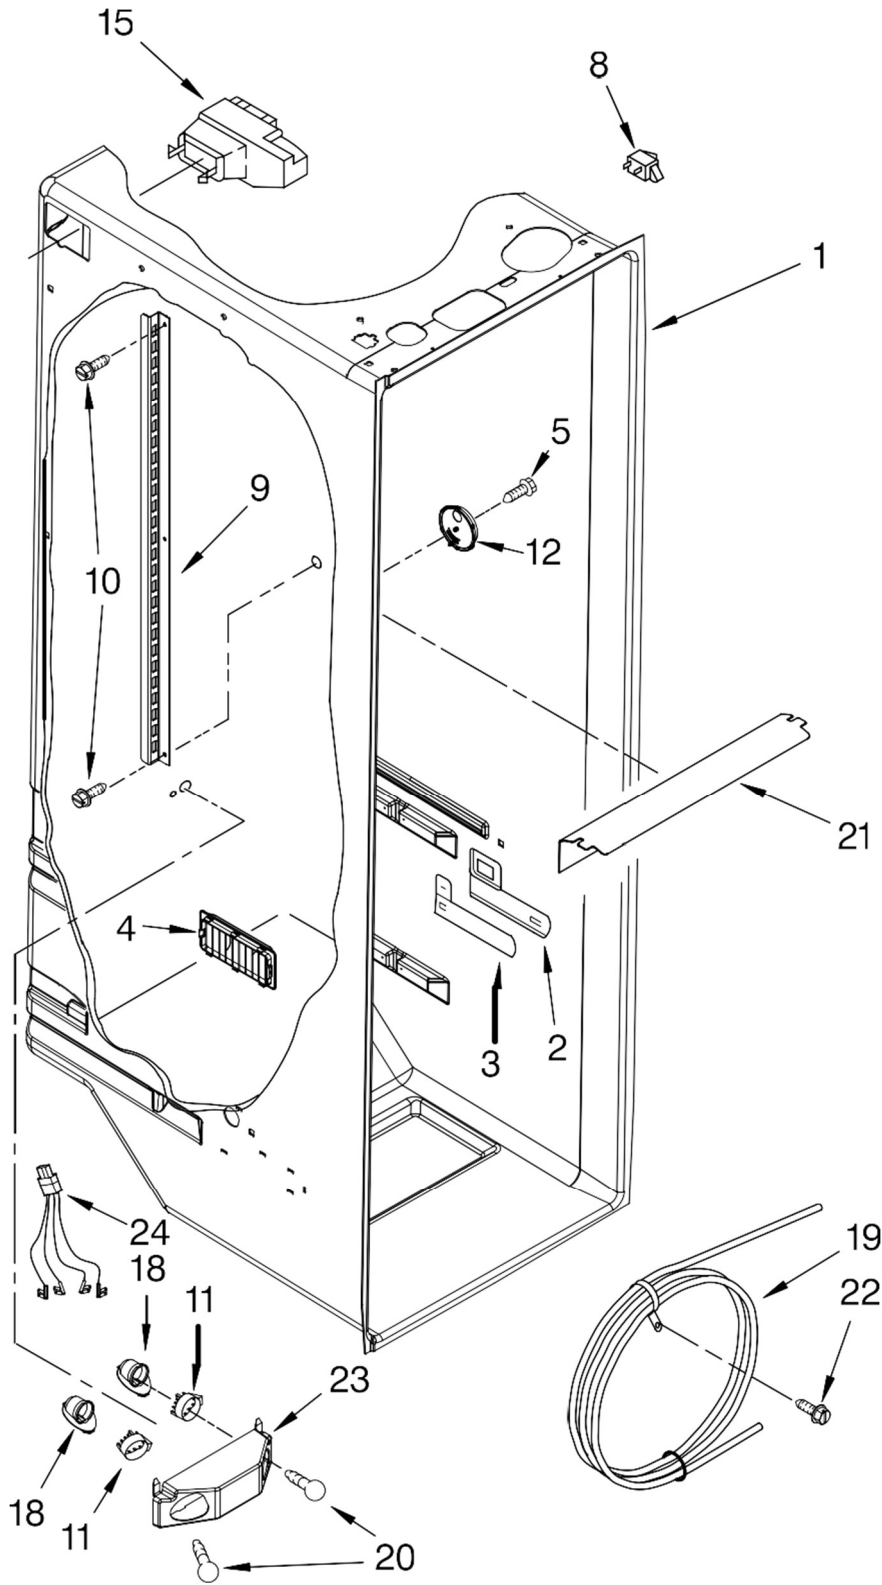

Illus. No.	Part No.	DESCRIPTION	Illus. No.	Part No.	DESCRIPTION	Illus. No.	Part No.	DESCRIPTION
1	2261378	Literature Parts	8	2156056	Shim	24	489348	Clamp, Service Cord
	2261383	Energy Guide	9	2203771	Hinge Top (RC)	25	489084	Screw
	2255955	Owner's Manual	11	8281227	Screw	26	2155311	Door Closer, Lower Cam (2)
	2220407	Service & Wiring Sheet	12		Hinge Cover	27	489483	Screw
	2261037	Modular Ice maker Service Sheet		2203407W	White	28	2186443	Housing, Water Filter
		Instruction Sheet, Door Removal		2203407B	Black	29	2255519	Water Filter
			13	2304322	Hinge Bottom	30		Cap, Water Filter
			14		Filler, Wrapper		2186494W	White
				2196094	White		2186494B	Black
				2196097	Black	31	489500	Screw
			15		Grille	32	3400113	Screw
				2198468W	White	36	2203770	Hinge Top (FC)
				2198468B	Black	37	2304708	Tube, Filter Outlet
			16	489497	Screw	38	2304697	Tube, Filter Inlet
			17	488687	Screw			
			18	940139	Drain Fitting			
			19	1108438	Extension Tube			
			20	1108439	Clip, Drain Tube			
			21	2214571	Cover, Unit Cabinet (Not A Serviceable Part)			
			22		Hinge Cover			
			23		Hinge Cover			
				2203408W	White			
				2203408B	Black			

Illus. No.	Part No.	DESCRIPTION
1		Liner (Not A Serviceable Part)
2	2194744	Escutcheon, Meat Pan Control
3	2182757	Slide Meat Pan Control
4	2257741	Louver
5	486298	Screw
8	1118894	Switch, Rocker Arm
9	2206273	Shelf Ladder
10	489478	Screw
11	2169193	Shroud, Light
12	2261601	Door Control Asm
15	2209753	Air Diffuser Assembly
18	2162085	Socket
19	2217199	Reservoir
20	2255743	Light Bulb
21	2209769	Light Lens
22	488280	Screw
23	2256035	Bracket, Dual Crisper
24	2256037	Wire Harness, Dual Crisper