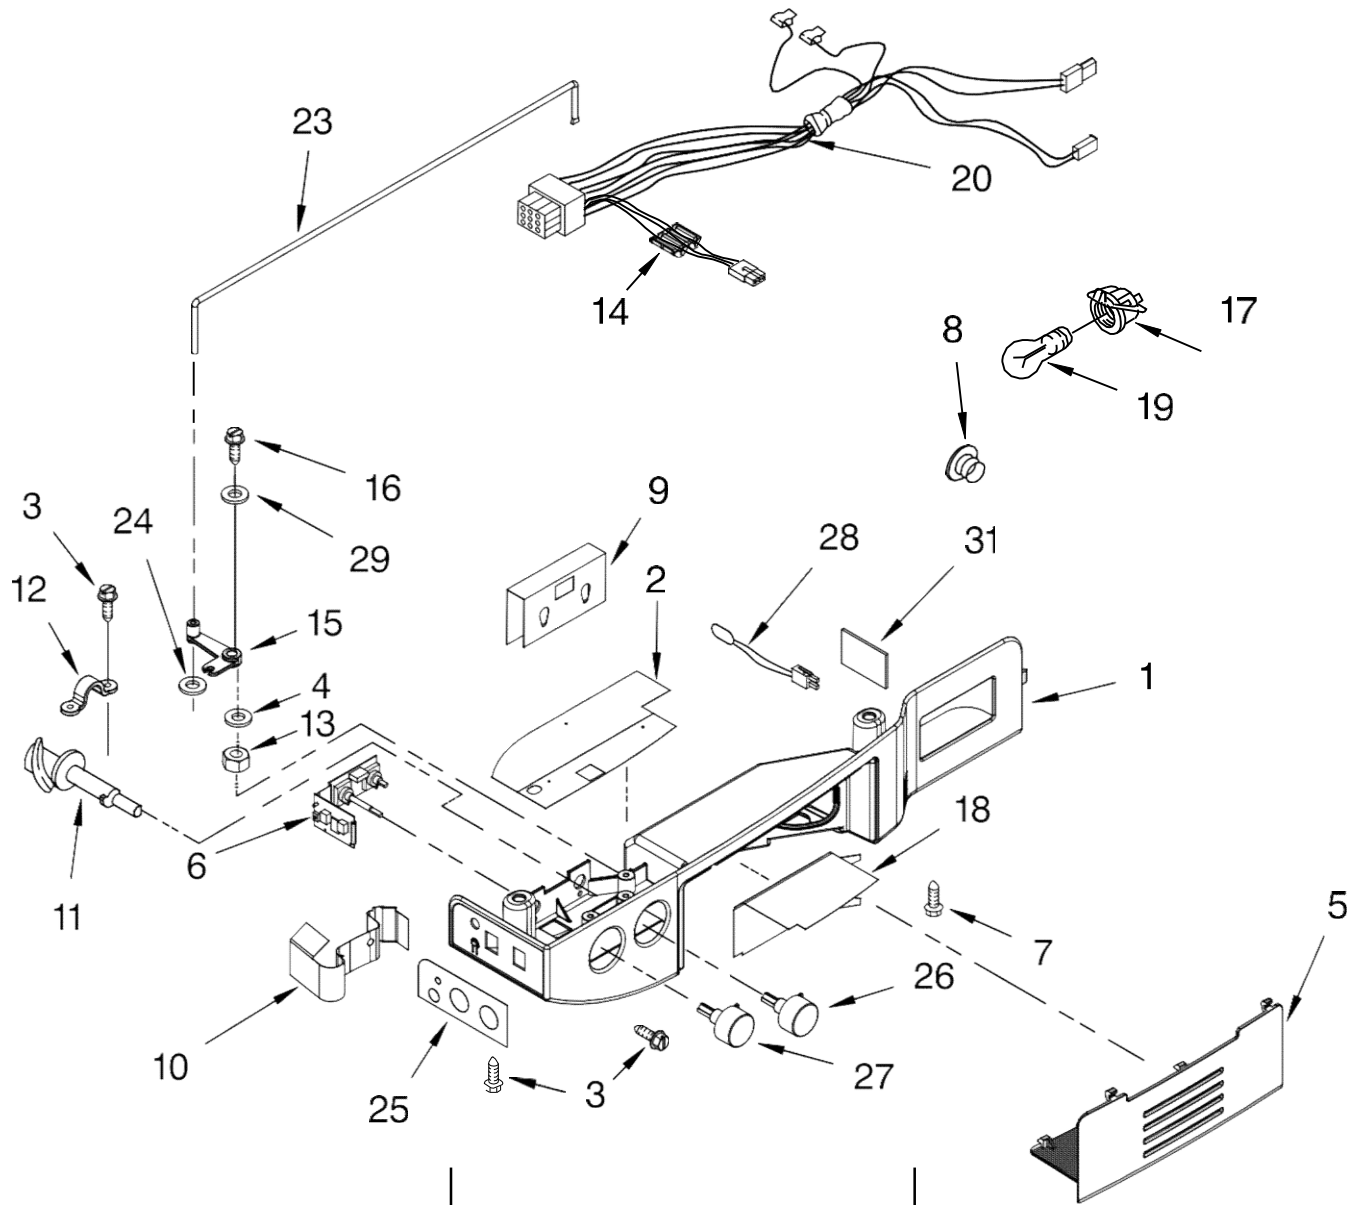

Refrigerador Whirlpool 7GS6SHEXPL01

Illus. No.	Part No.	DESCRIPTION	Illus. No.	Part No.	DESCRIPTION	Illus. No.	Part No.	DESCRIPTION
1	2255222	Control Box	11	2255226	Cam Assembly	23	2255228	Connecting Rod
2	2261773	Shield	12	2255413	Bearing Body	24	489285	Fastner, Push-On
3	3196537	Screw (4)	13	3400971	Nut, Hex	25	2255611	Escutcheon, Control Box
4	3400972	Washer	14	2308165	Ferrite Bead	26	2255232	Knob, RC
5	2255225	Lens, Light	15	2255227	Pivot Arm	27	2255992	Knob, FC
6	2304103	Electronic Control	16	627068	Screw	28	2188819	Thermistor
7	489084	Screw (2)	17	2162085	Light Socket	29	489203	Spring Washer
8	940014	Hole Plug	18	2255666	Shield, Heat	31	2261265	Air Seal, Thermistor
9	2188928	Shield, Electrical	19	2255743	Light Bulb			
10	2305538	Shield, Electrical (Internal)	20	2187965	Control Box Harness