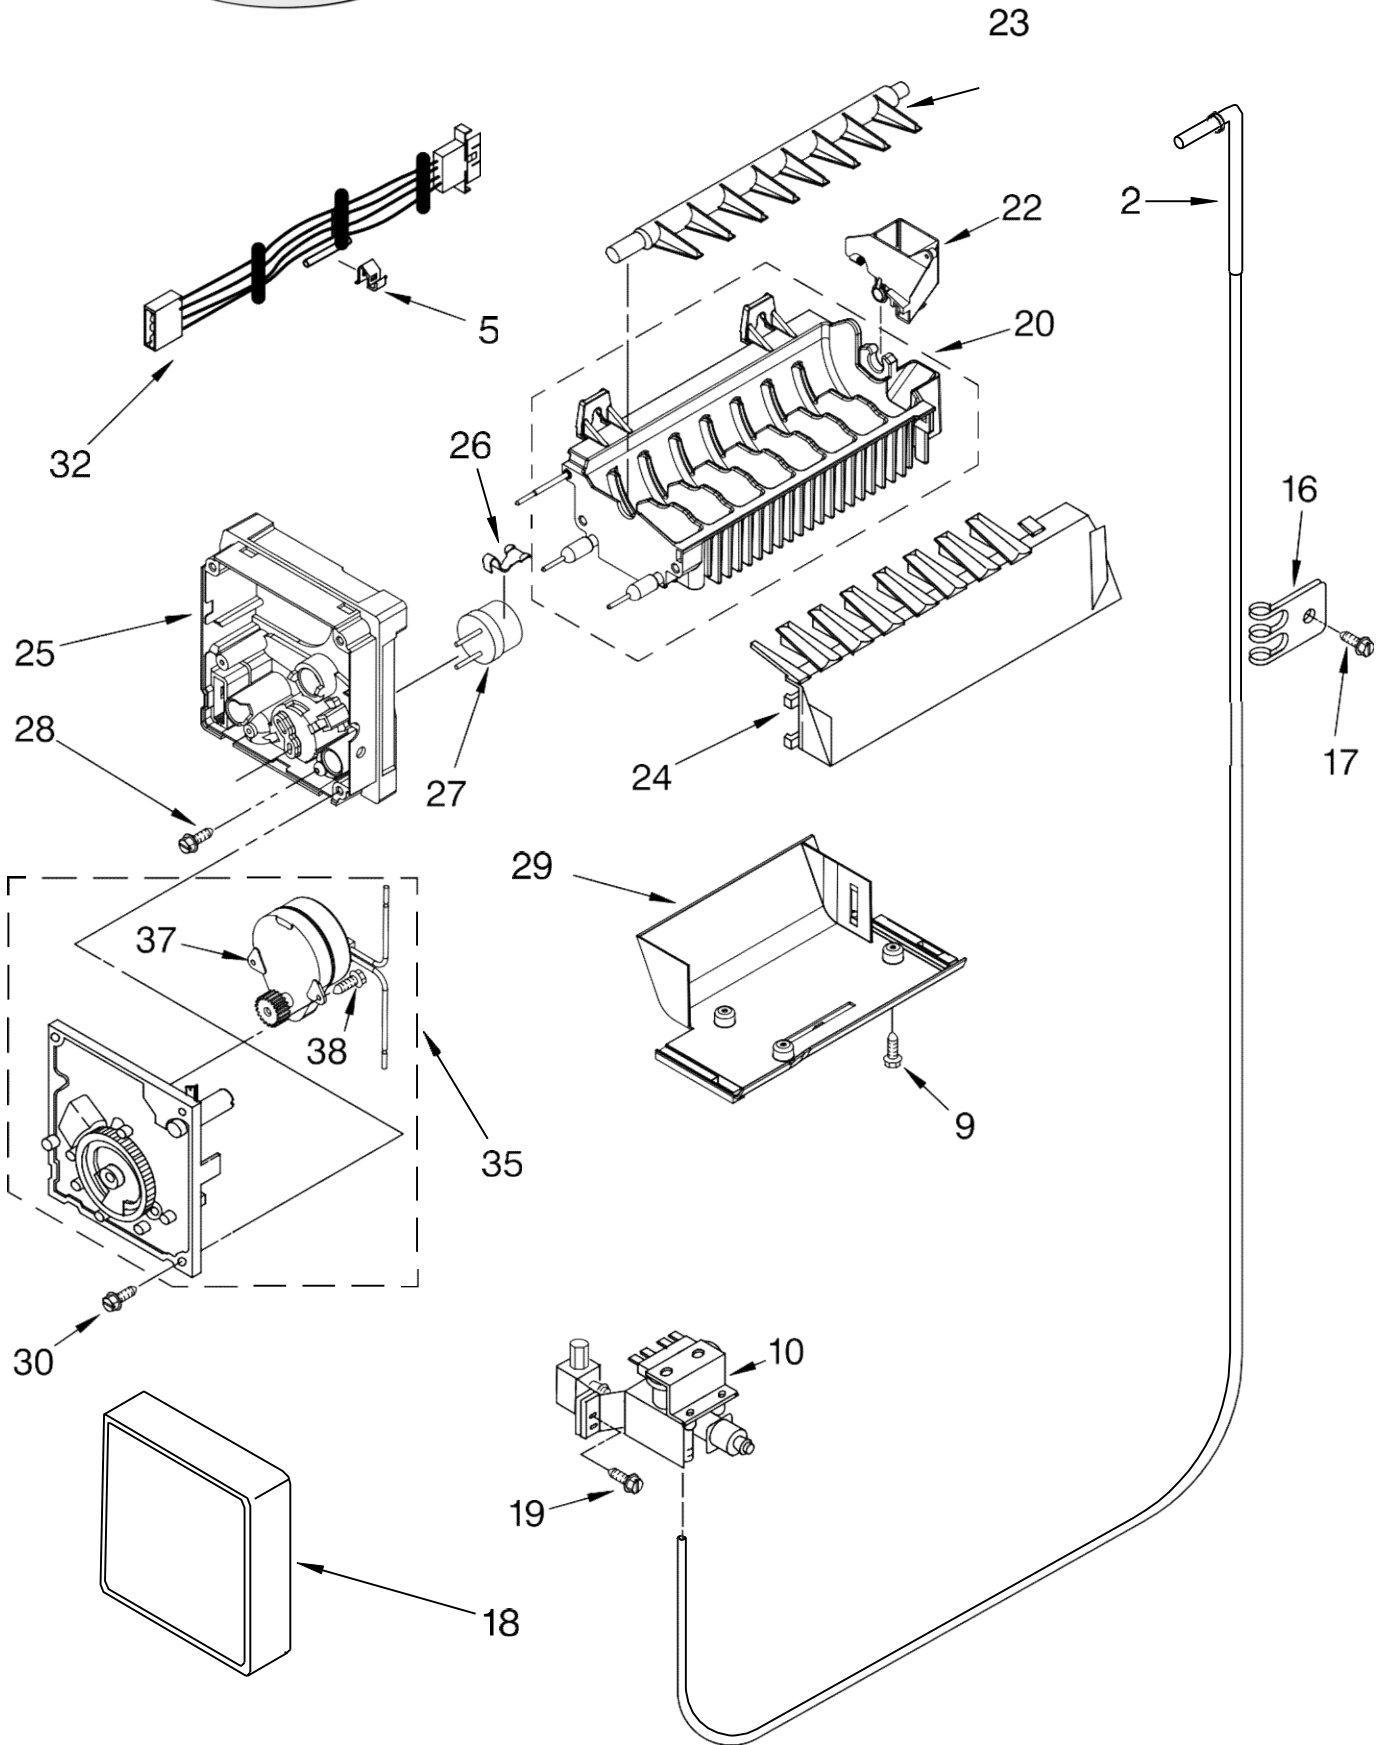

FOR ORDERING INFORMATION REFER TO PARTS PRICE LIST

Refrigerador Whirlpool 7GS6SHEXPLO1

Illus. No.	Part No.	DESCRIPTION
2	2256096	Fitting, Water Tube
5	628379	Clip, Fuse
9	489478	Screw
10	2304757	Valve, Solenoid
16	489385	Clip, Tube
17	489084	Screw
18	2174358	Cover
19	488649	Screw
20	628228	Mold & Heater Assembly (Also Order 542638 Silicone Grease)
22	628356	Bearing & Inlet
23	627843	Ejector
24	2198598	Ice Stripper
25	2194712	Support
26	627796	Retainer, Thermostat
27	627985	Thermostat (Also Order 542369 Cement Alumilastic)
28	8533917	Screw
29	2212322	Bracket, Ice Maker Mounting
30	489276	Screw
32	2187467	Harness, Wiring
35	626678	Module Assembly (Includes Items 37 & 38)
37	626676	Motor
38	489136	Screw
100	2198597	Icemaker Assembly