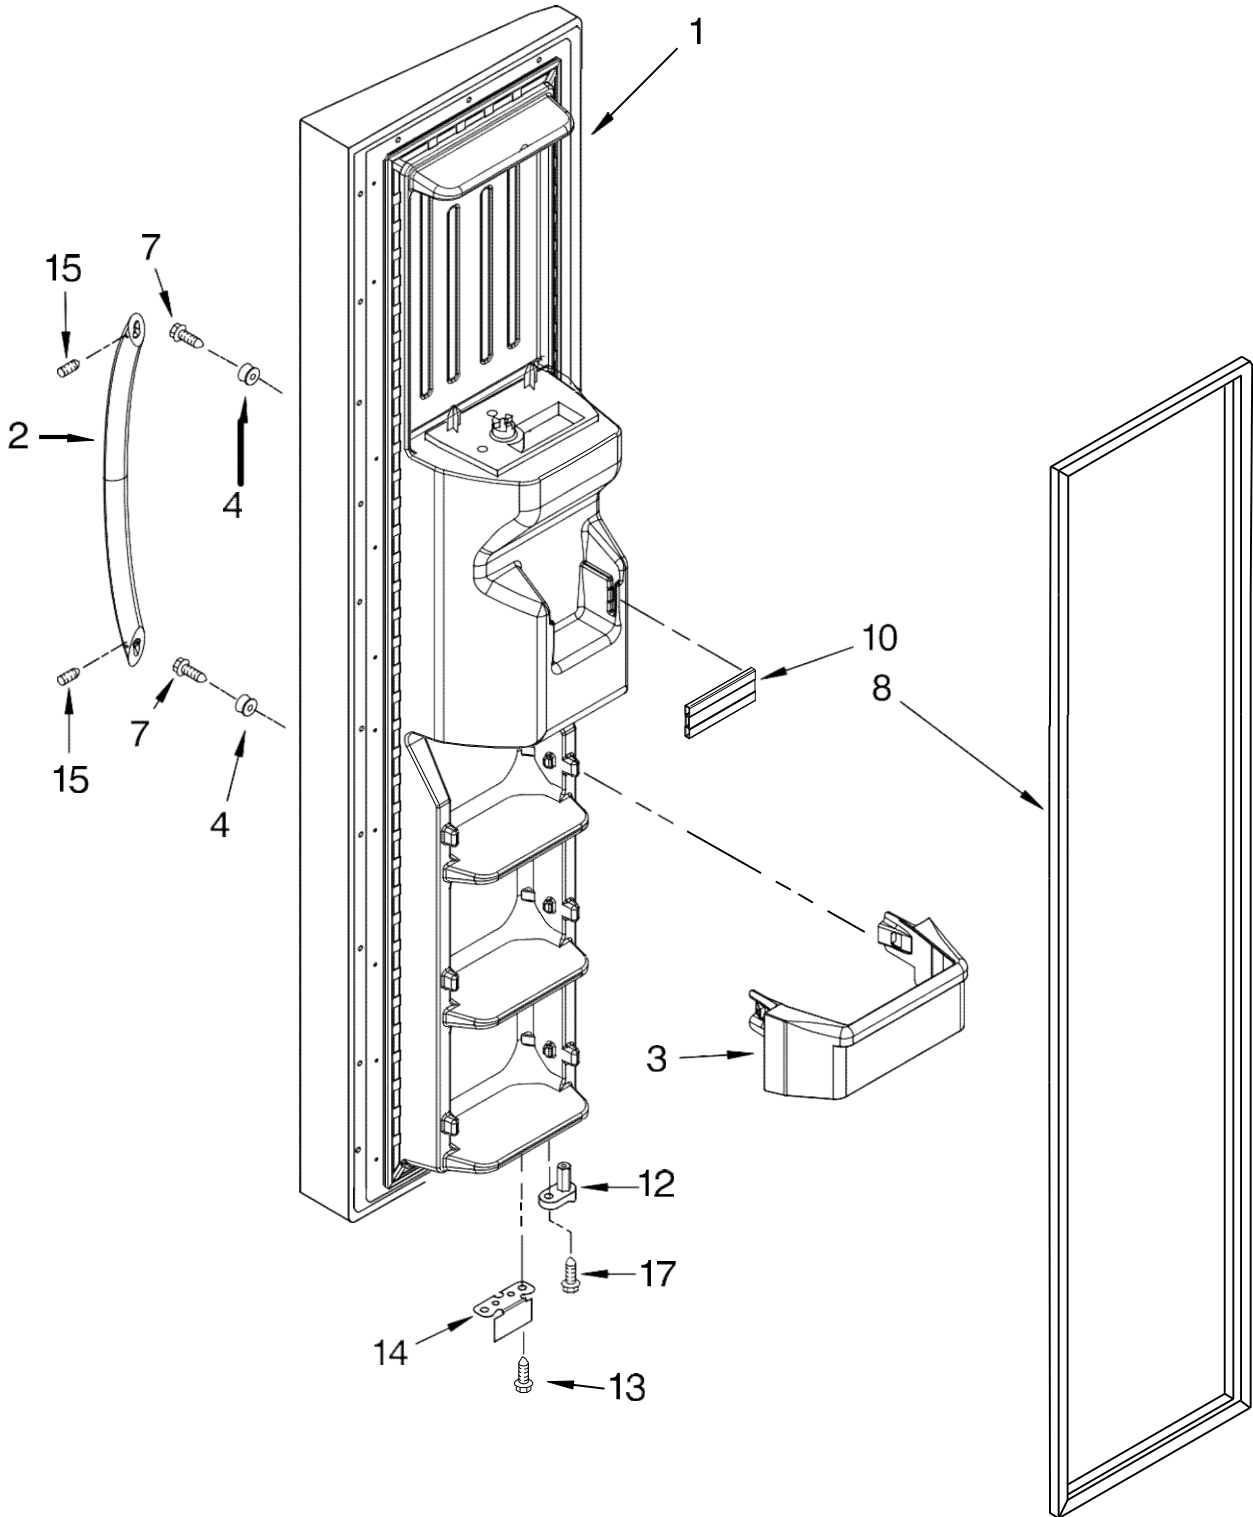

FOR ORDERING INFORMATION REFER TO PARTS PRICE LIST

Refrigerador Whirlpool 7GS6SHEXPL01

Illus. No.	Part No.	DESCRIPTION
1		Freezer Door (Includes #8 And Dispenser Front Parts)
	2317487W	White
	2317487LB	Stainless-VCM
2		Handle (Includes #15)
	2303277W	White
	2303277S	Stainless
3	2171157K	Trivet (3)
4	2219698	Stud
7	488208	Screw
8		Door Gasket, Magnetic
	2221303	Mist Beige
	2221314	Black
10	2219982	Trim, Door Shelf
12	2182179	Door Closer, Upper Cam
13	489420	Screw
14		Bracket, Door Stop
	2200082	Chrome
	2200082B	Black
15	8533918	Screw
17	3400012	Screw