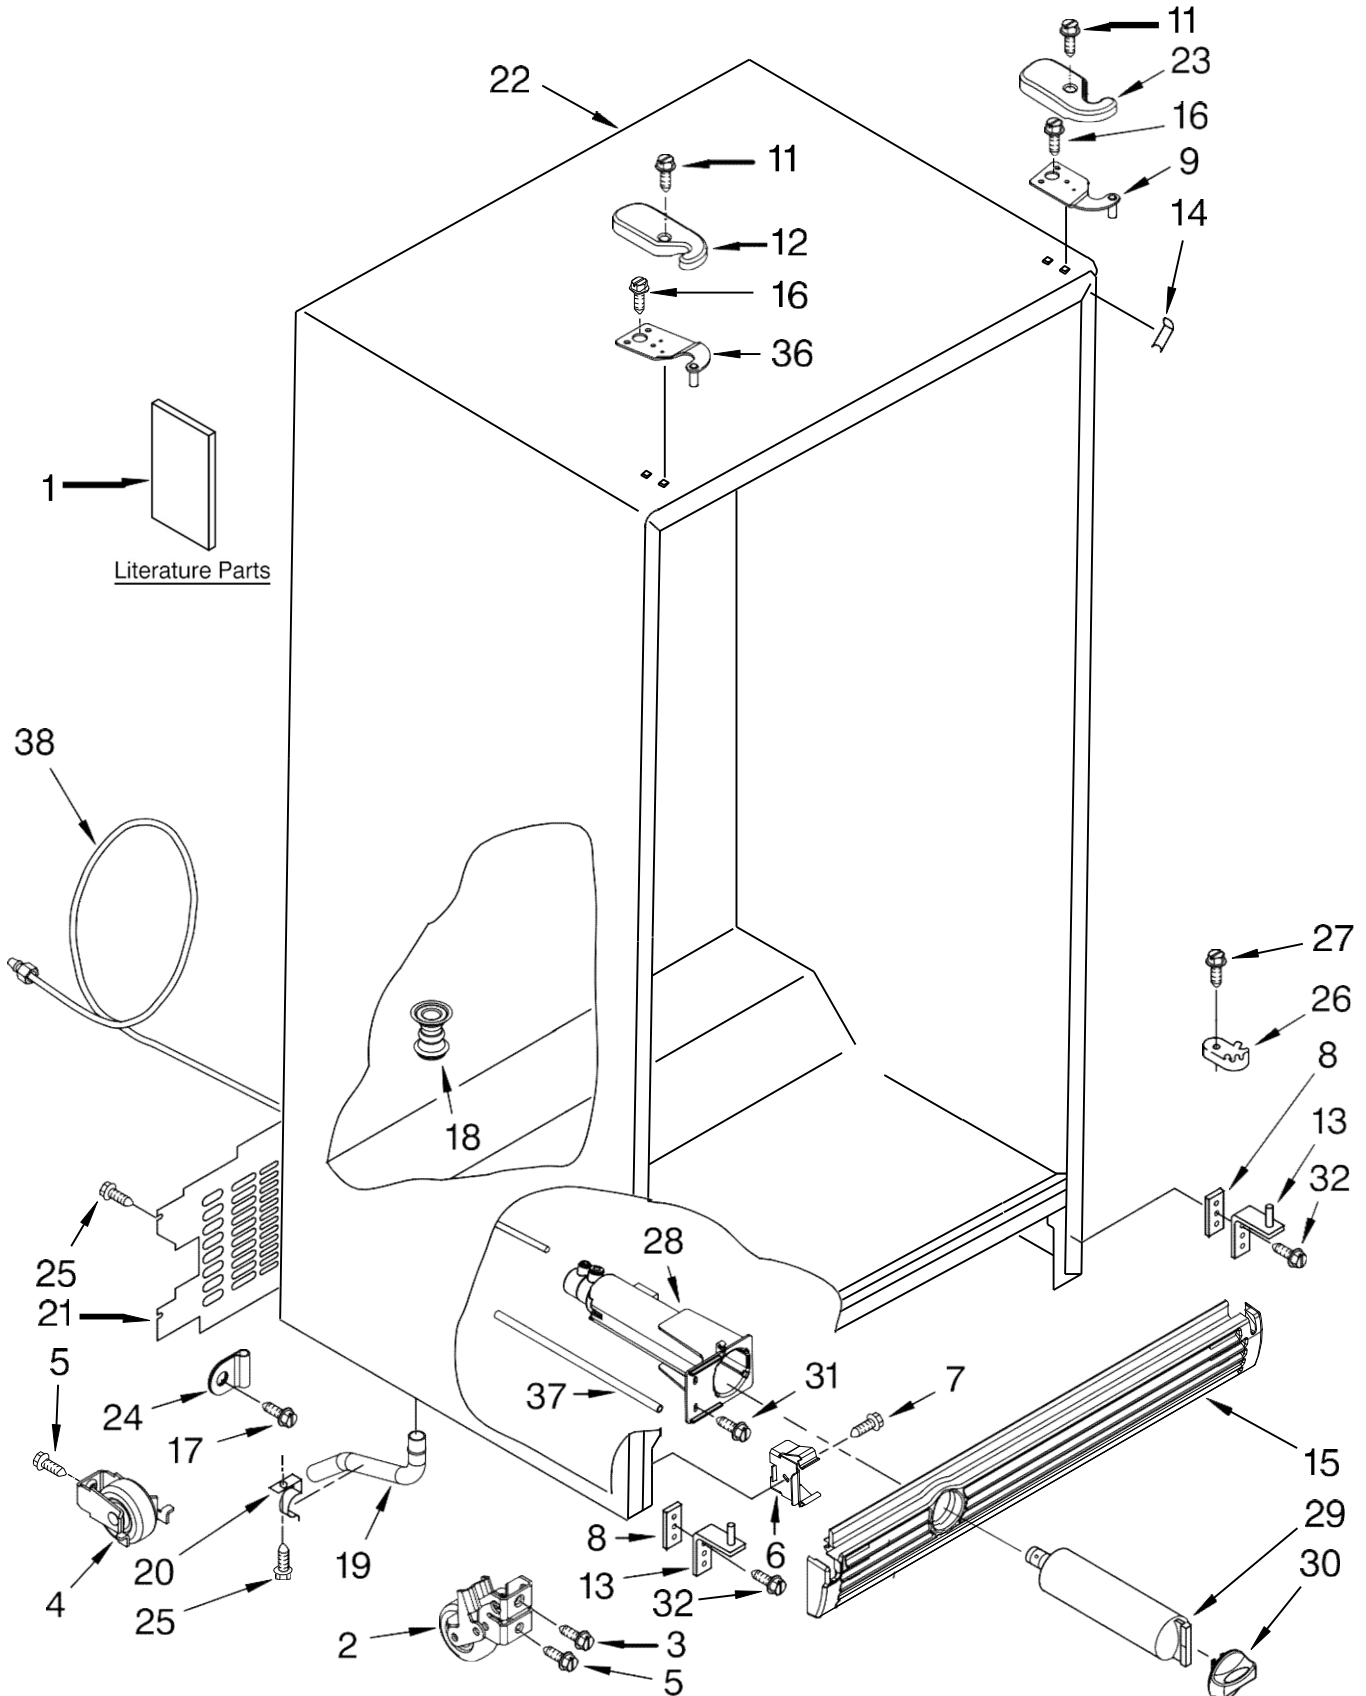

Distribuidor Autorizado

SurteRápido.com

Venta de Refacciones Electrodomesticas

Refrigerador Whirlpool 7GS6SHEXPLO1

RATOR

FOR ORDERING INFORMATION REFER TO PARTS PRICE LIST

Refrigerador Whirlpool 7GS6SHEXPL01

Illus. No.	Part No.	DESCRIPTION	Illus. No.	Part No.	DESCRIPTION	Illus. No.	Part No.	DESCRIPTION
1	2261378	Literature Parts	8	2156056	Shim	24	489348	Clamp, Service Cord
	2261383	Energy Guide	9	2203771	Hinge Top (RC)	25	489084	Screw
	2255955	Owner's Manual	11	8281227	Screw	26	2155311	Door Closer, Lower Cam (2)
	2220407	Service & Wiring Sheet	12		Hinge Cover	27	489483	Screw
	2261037	Modular Ice maker Service Sheet		2203407W	White	28	2186443	Housing, Water Filter
		Instruction Sheet, Door Removal		2203407B	Black	29	2255519	Water Filter
			13	2304322	Hinge Bottom	30		Cap, Water Filter
			14		Filler, Wrapper		2186494W	White
				2196094	White		2186494B	Black
				2196097	Black	31	489500	Screw
			15		Grille	32	3400113	Screw
				2198468W	White	36	2203770	Hinge Top (FC)
				2198468B	Black	37	2304708	Tube, Filter Outlet
			16	489497	Screw	38	2304697	Tube, Filter Inlet
			17	488687	Screw			
			18	940139	Drain Fitting			
			19	1108438	Extension Tube			
			20	1108439	Clip, Drain Tube			
			21	2214571	Cover, Unit Cabinet (Not A Serviceable Part)			
			22		Hinge Cover			
			23		Hinge Cover			
				2203408W	White			
				2203408B	Black			

Following May Be Purchased

DO-IT-YOURSELF REPAIR MANUALS

787316 Ice maker

2	2174748	Front Roller (2)
3	3400517	Screw
4	2196236	Roller (Rear) (2)
5	489427	Screw
6	2155013	Clip, Grille
7	489478	Screw