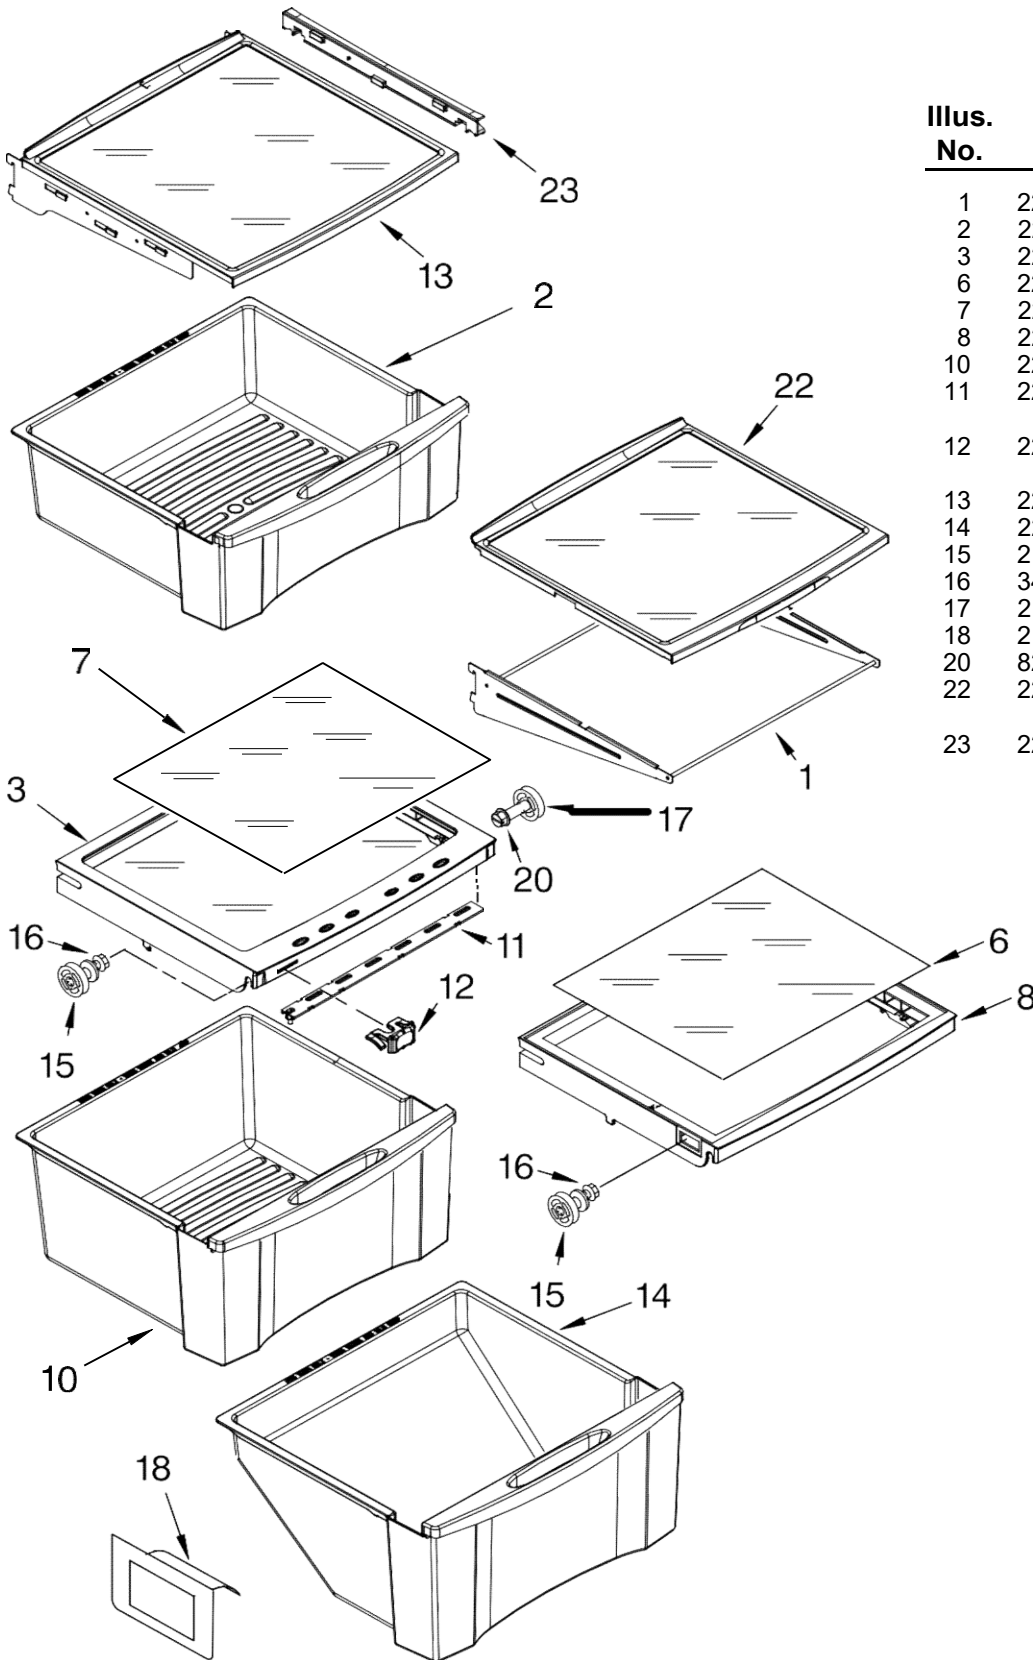

Illus. No.	Part No.	DESCRIPTION
1	2223517	Frame Assembly (2)
2	2223261	Snack Bin Asm
3	2223592	Cover, Crisper
6	2223714	Glass, Meat Cover
7	2223591	Glass, Cover
8	2223242	Cover, Meat Pan
10	2223235	Crisper Pan Asm
11	2223308	Slide, Humidity Control
12	2223309	Knob, Humidity Control
13	2223288	Shelf Pan Assembly
14	2223243	Meat Pan Asm
15	2196485	Stud Assembly
16	3400894	Screw
17	2196483	Stud Assembly
18	2179350	Deflector
20	8281158	Screw
22	2255160	Shelf, Slide Out (2)
23	2223320	Slide, Pan