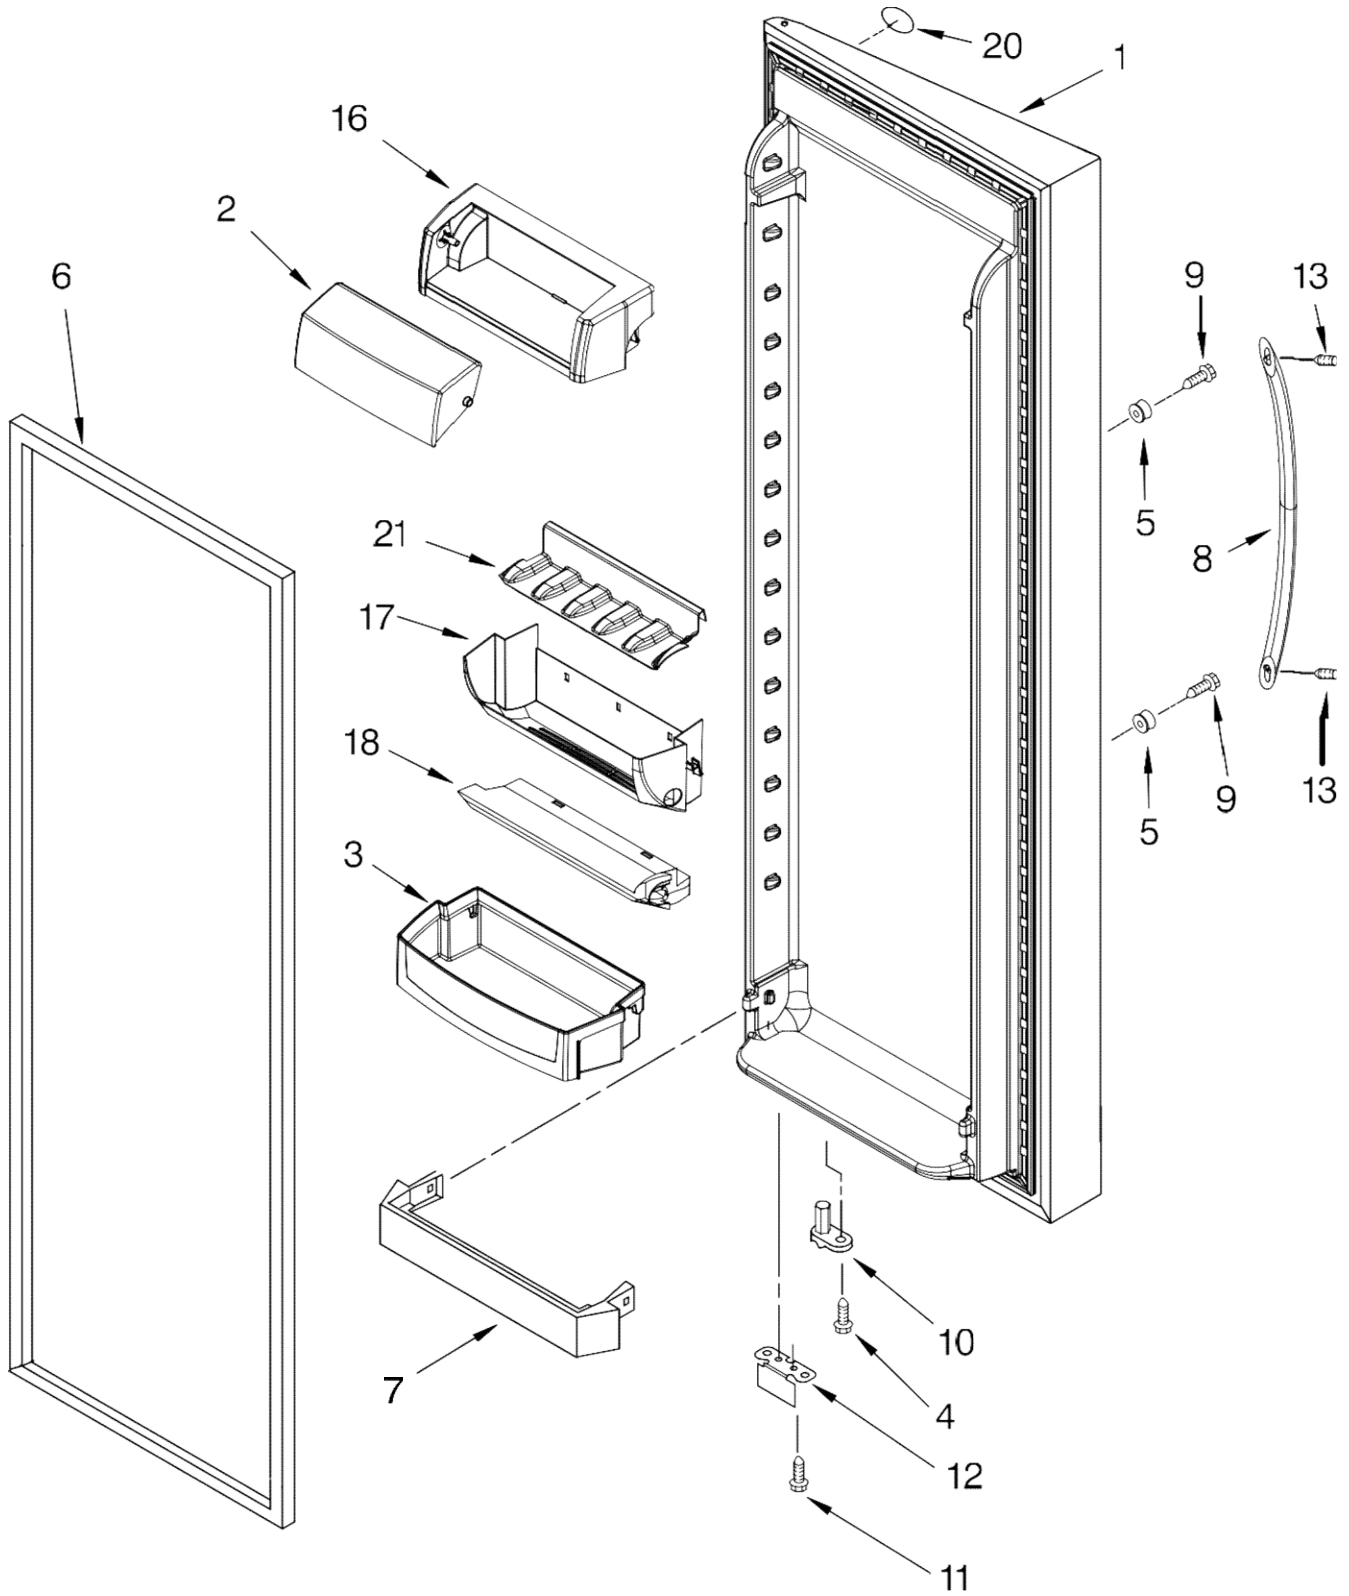

FOR ORDERING INFORMATION REFER TO PARTS PRICE LIST

Refrigerador Whirlpool 7GS6SHEXPL01

Illus. No.	Part No.	DESCRIPTION
1		Refrigerator Door (Includes Item #6)
	2303522W	White
	2303522LB	Stainless-VCM
2	2255421	Dairy Door
3	2223239K	Door Bin (3)
4	3400012	Screw
5	2219698	Stud
6		Door Gasket, Magnetic
	2221302	Mist Beige
	2221313	Black
7	2156022	Trivet
8		Handle (Includes #13)
	2303277W	White
	2303277S	Stainless
9	488208	Screw
10	2182178	Door Closer, Upper Cam
11	489420	Screw
12		Bracket, Door Stop
	2200082	Chrome
	2200082B	Black
13	8533918	Screw
16	2255420	Door Compartment
17	2255422	Frame, Can Rack
18	2255424	Air Diffuser Asm
20	2220214	Nameplate
21	2255423	Floor, Can Rack