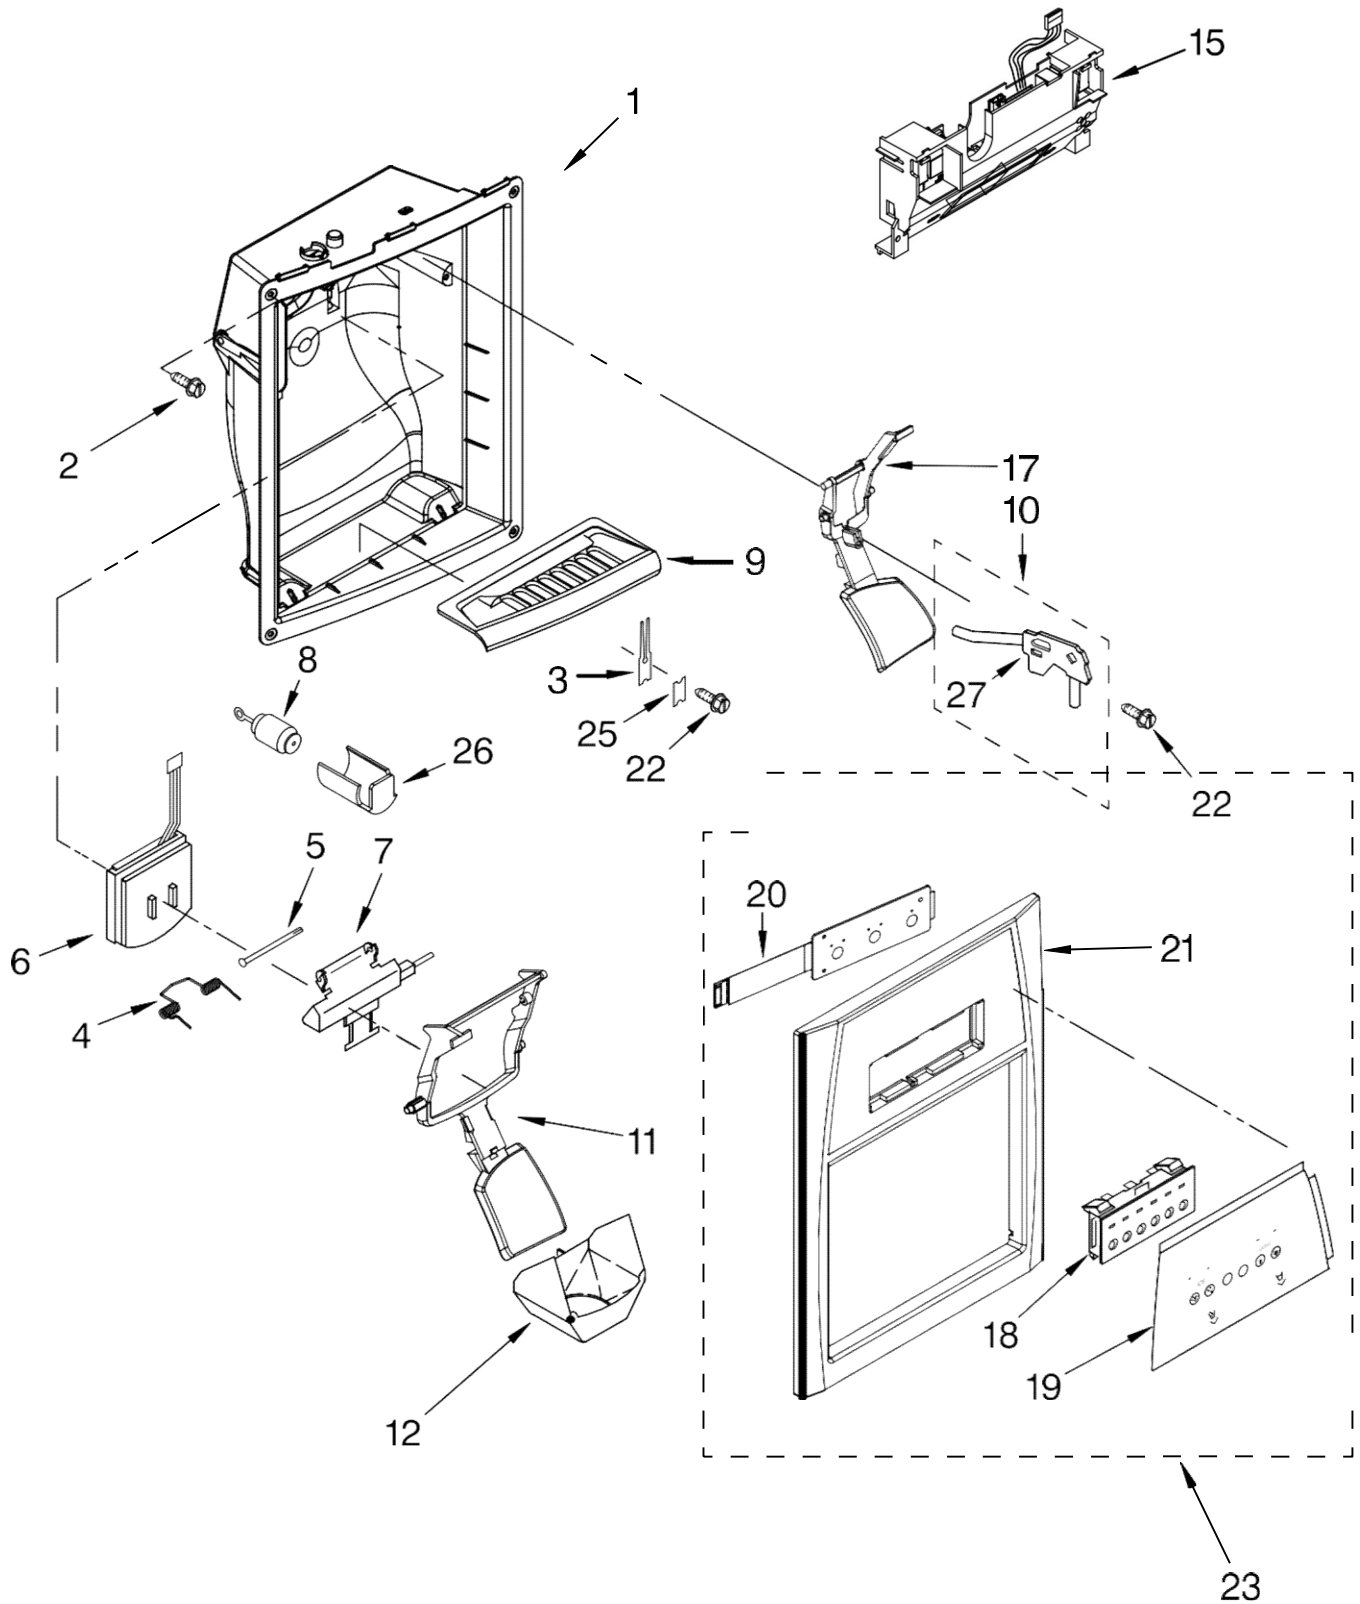

FOR ORDERING INFORMATION REFER TO PARTS PRICE LIST

Refrigerador Whirlpool 7GS6SHEXPL01

Illus. No.	Part No.	DESCRIPTION
1		Housing, Dispenser (Not Serviced)
2	3196537	Screw
3	2194719	Retainer, Levers
4	2180209	Spring, Torsion
5	2196195	Pin
6	2180353	Door, Ice
7	2304355	Door Mechanism Assembly
8	2205686	Mechanism Delay
9		Grille, Overflow
	2207007W	White
	2207007B	Black
10	2304317	Water Fitting Assembly (Includes Water Tube)
11		Lever, Ice Dispenser
	2255431W	White
	2255431B	Black
12	2180224	Guide, Ice
15	2252163	Bracket, Control
17		Lever, Water Dispenser
	2255432W	White
	2255432B	Black
18		Switch Assembly (Not Available Order #23)
19		Overlay, Front Cover (Not Available Order #23)
20		LED Display with Auto Night Light (Not Available Order #23)
21		Front Cover, Housing (Not Available, Order #23)
22	489000	Screw
23		Front Cover Assembly (Includes Items 18, 19, 20 & 21)
	2252080W	White
	2252080B	Black
25	2195051	Strain Relief
26	2252127	Sleeve, Mechanism Display
27	2304673	Bracket, Dispenser