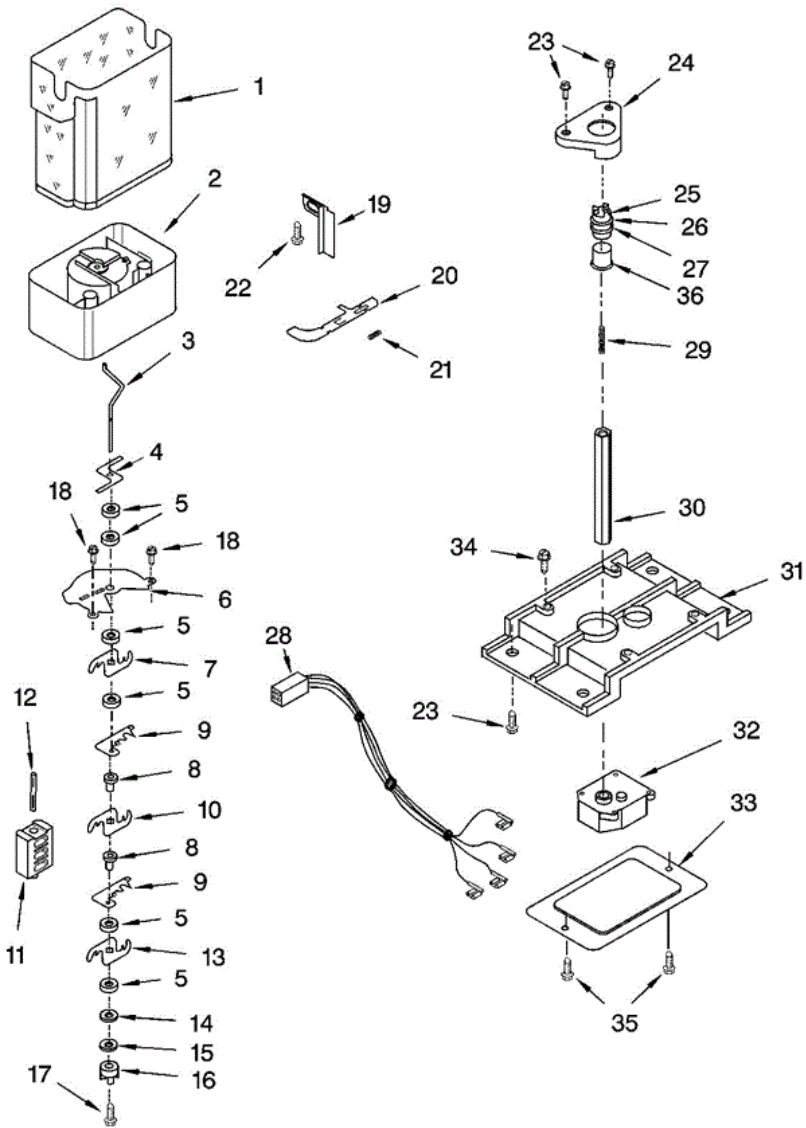

42	2198641	BRACKET, ICEMAKER COVER
43	2155597	SOCKET, LIGHT
45	2198609	LADDER (LEFT SIDE)
45	2198610	LADDER (RIGHT SIDE)
46	2219878	SHIELD, WIRING

**7GS6SHEXPQ00 MOTOR & ICE
CONTAINER**