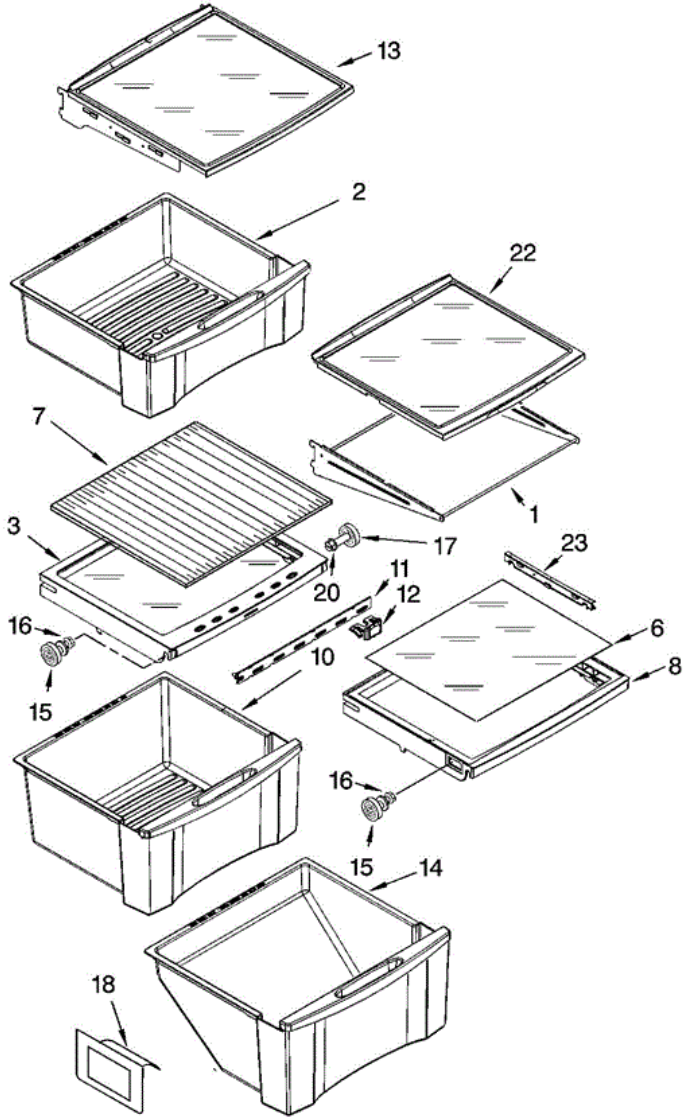

7GS6SHEXPQ00 SHELVES