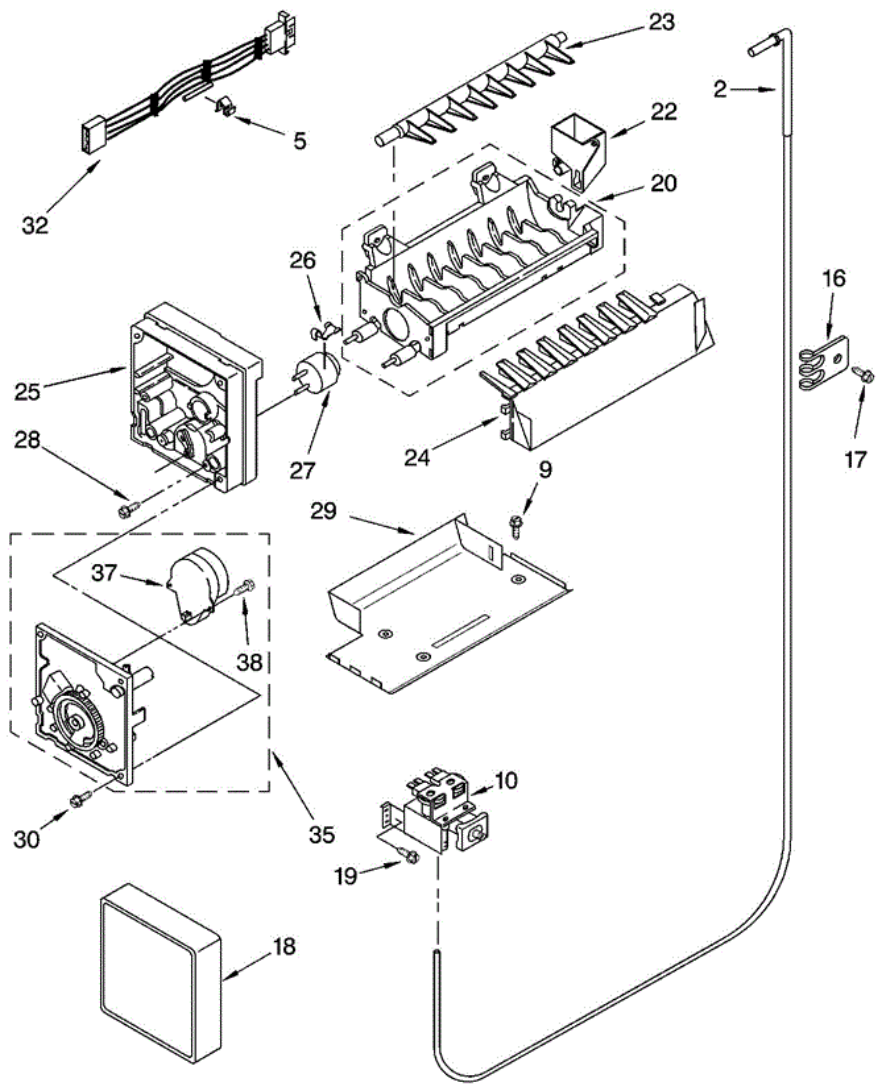

30	2157397	UNIT MOUNTING FRAME
31	4387765	WIRE, CAPACITOR (SERVICE ONLY)
32	2181929	BRACKET, FAN MOTOR
33	2188175	HEATER, DEFROST
34	2304287	CLIP, HEATER
37	489373	SCREW
39	1100826	GROMMET (4) (PRODUCTION)
39	4387558	GROMMET (4) (SERVICE)
40	489340	SCREW
41	2196202	AIR BAFFLE
42	2155547	CLIP, HEAT
48	1127911	UNIT MOUNTING RAIL
49	8281232	SCREW
50	2186495	GUARD, FAN
51	2161302	SLEEVE
52	2172840	WIRE TIE
53	489427	SCREW
55	489478	SCREW
59	2261316	CLIP, WIRE & TUBE
63	2209709	UNION
63	876764	VALVE, ACCESS (3/16``)
63	978025	VALVE, ACCESS (1/4``)
63	978026	VALVE, ACCESS (5/16``)
63	978027	VALVE, ACCESS (3/8``)
63	978028	VALVE, ACCESS (1/2``)
63	978029	VALVE, ACCESS (5/8``)
63	978030	VALVE, ACCESS (3/4``)
63	N/A	FOLLOWING PARTS
63	N/A	REFRIGERANT CHARGE 5.0 OZ. (R-134A)

7GS6SHEXPQ00 ICE MAKER