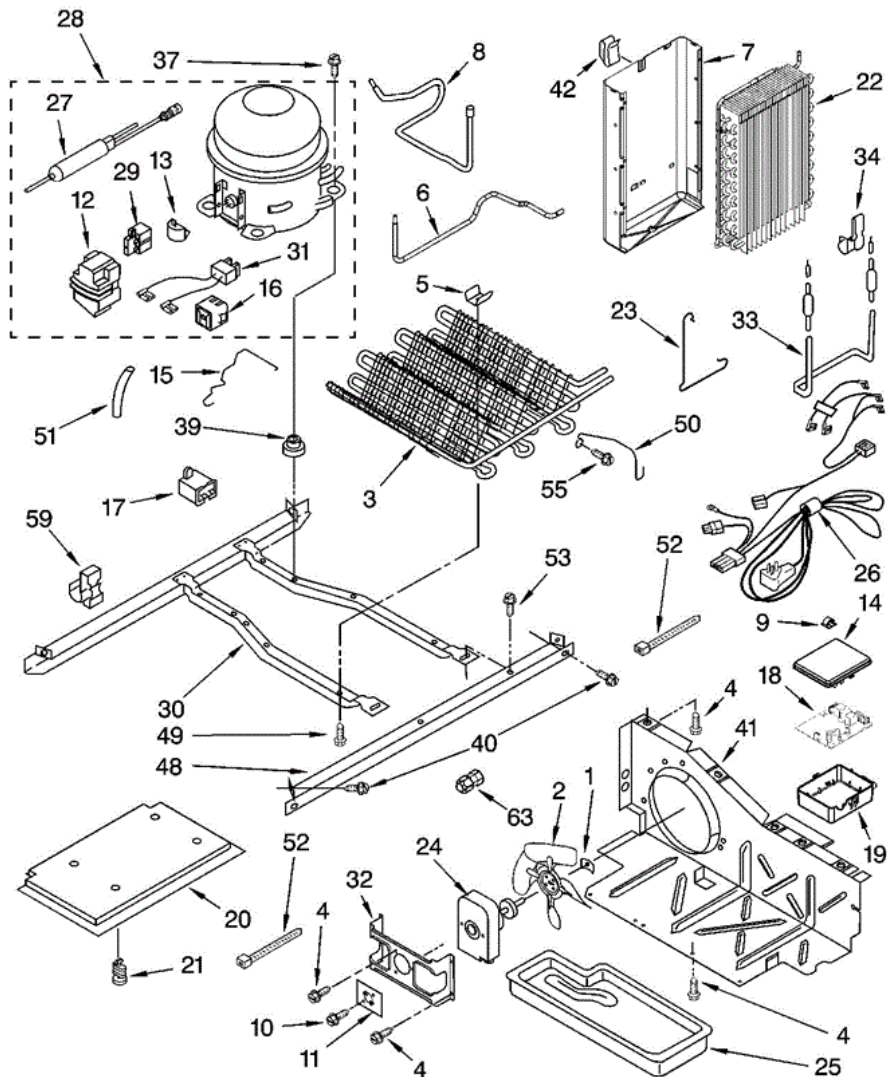

Distribuidor Autorizado

SurteRápido.com

Venta de Refacciones
Electrodomesticas

7GS6SHEXPQ00 UNIT