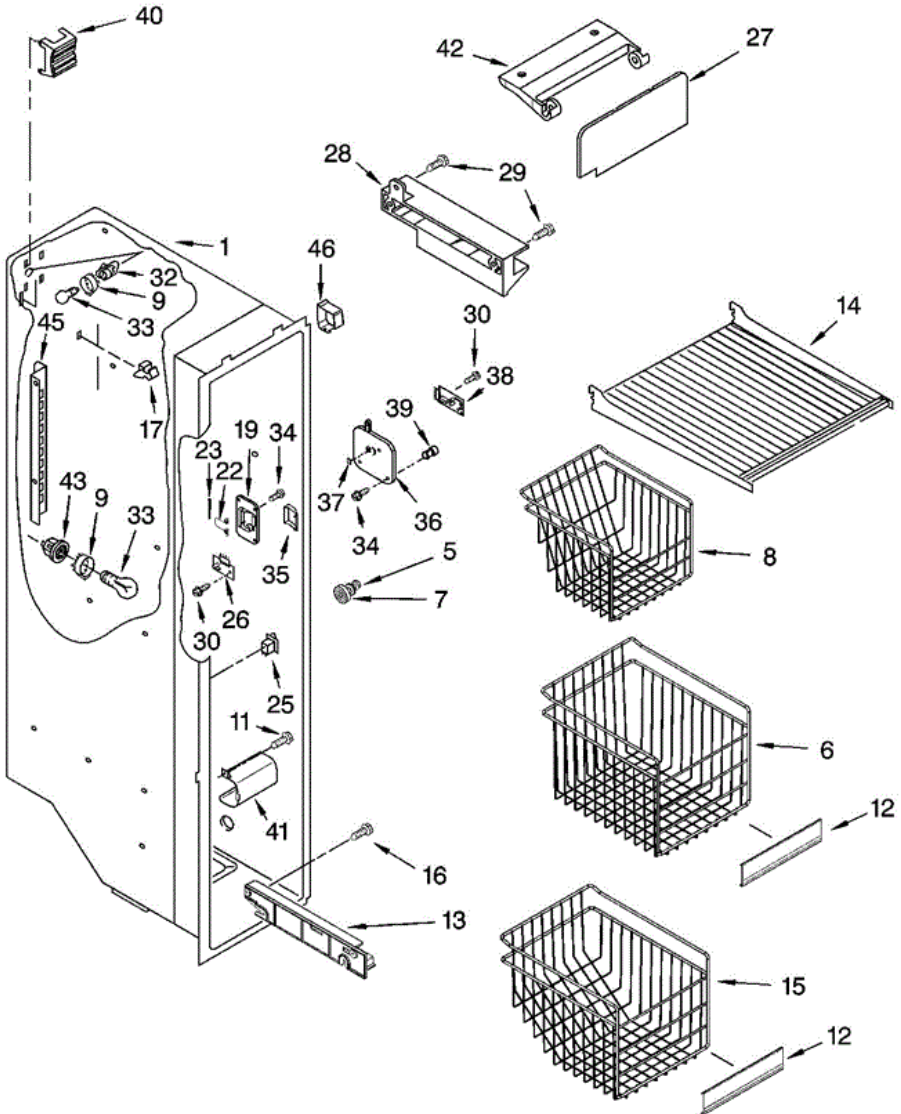

7GS6SHEXPQ00 FREEZER LINER