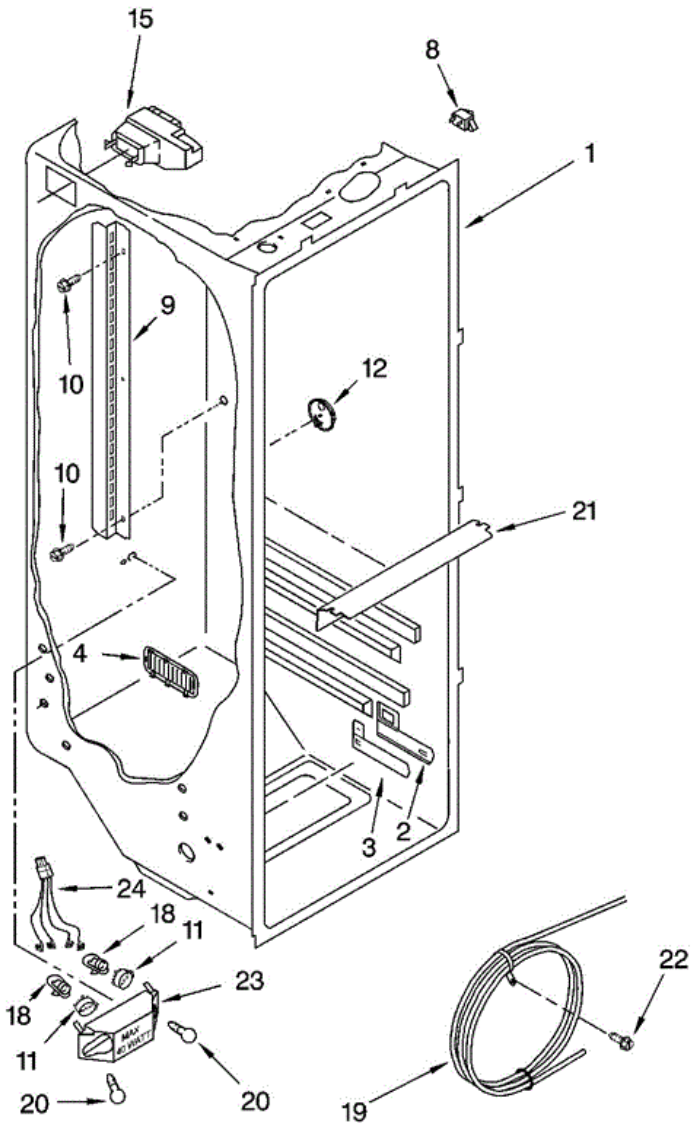

## 7GS6SHEXPQ00 CABINET

2	2174748	FRONT ROLLER (2)
3	3400517	SCREW
4	2196236	ROLLER (REAR) (2)
5	489427	SCREW
6	2155013	CLIP, GRILLE
7	489478	SCREW
8	2156056	SHIM
9	2203771	HINGE, TOP (RC)
11	8281227	SCREW
12	2203407B	HINGE COVER (BLACK)
12	2203407W	HINGE COVER (WHITE)
13	2217075	HINGE BOTTOM (2)
14	2196094	FILLER, WRAPPER (WHITE)
14	2196097	FILLER, WRAPPER (BLACK)
15	2198468B	GRILLE (BLACK)
15	2198468W	GRILLE (WHITE)
16	489497	SCREW
17	488687	SCREW
18	940139	DRAIN FITTING
19	1108438	TUBE, EXTENSION
20	1108439	CLIP, DRAIN TUBE
21	2188738	COVER, UNIT
22	N/A	CABINET (NOT A SERVICEABLE PART)
23	2203408B	HINGE COVER (BLACK)
23	2203408W	HINGE COVER (WHITE)
24	489348	CLAMP, SERVICE CORD
25	489084	SCREW
26	2155311	DOOR CLOSER, LOWER CAM (2)
27	489483	SCREW
28	2186443	HOUSING, WATER FILTER
29	2255519	WATER FILTER
30	2186494B	CAP, WATER FILTER (BLACK)
30	2186494W	CAP, WATER FILTER (WHITE)

31	489500	SCREW
32	3400113	SCREW
33	3400103	SCREW
34	2203098	PLATE, SCREW
35	488500	SCREW
36	2203770	HINGE, TOP (FC)
37	2255012	TUBE, FILTER OUTLET
38	2305536	TUBE, FILTER INLET

**7GS6SHEXPQ00 REFRIGERATOR  
 LINER**