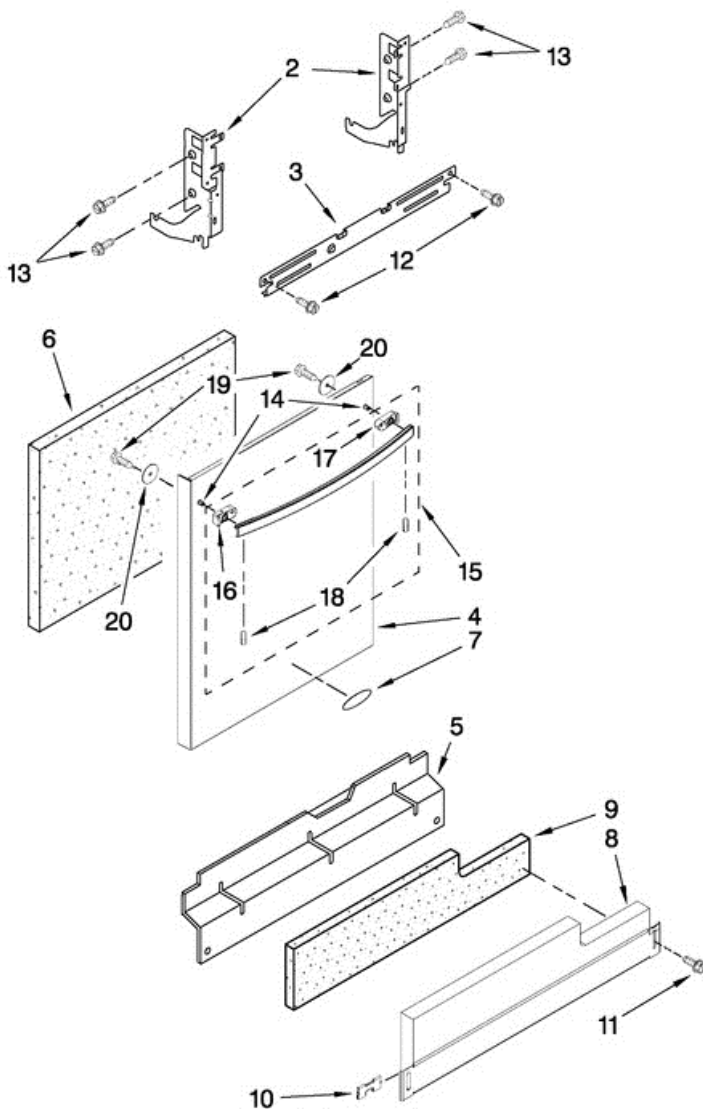

7GU3800XTVY2 DOOR AND PANEL

7GU3800XTVY2 DOOR AND PANEL

2	8534853	ARM, HINGE (RIGHT)
2	8534854	ARM, HINGE (LEFT)
3	8268983	STIFFENER, DOOR
4	W10142938	PANEL FRONT (STAINLESS) (INCLUDES 7 AND 14)
5	8573255	ACCESS PANEL BLACK
6	W10073520	INSULATION, DOOR
7	W10175320	NAMEPLATE
8	W10205336	TOE PANEL (INCLUDES ITEMS9 & 10) (BLACK)
9	W10073540	INSULATION TOE PANEL
10	8269016	CLIP, GROUND
11	302868	SCREW
12	304392	SCREW
13	3400071	SCREW
14	8564951	STUD, MOUNTING
15	W10142998	HANDLE
16	W10164250	ENDCAP, LEFT HAND
17	W10164249	ENDCAP, RIGHT HAND
18	8534008	SET SCREW
19	W10123421	SCREW
20	W10142904	PLATE-BACKING