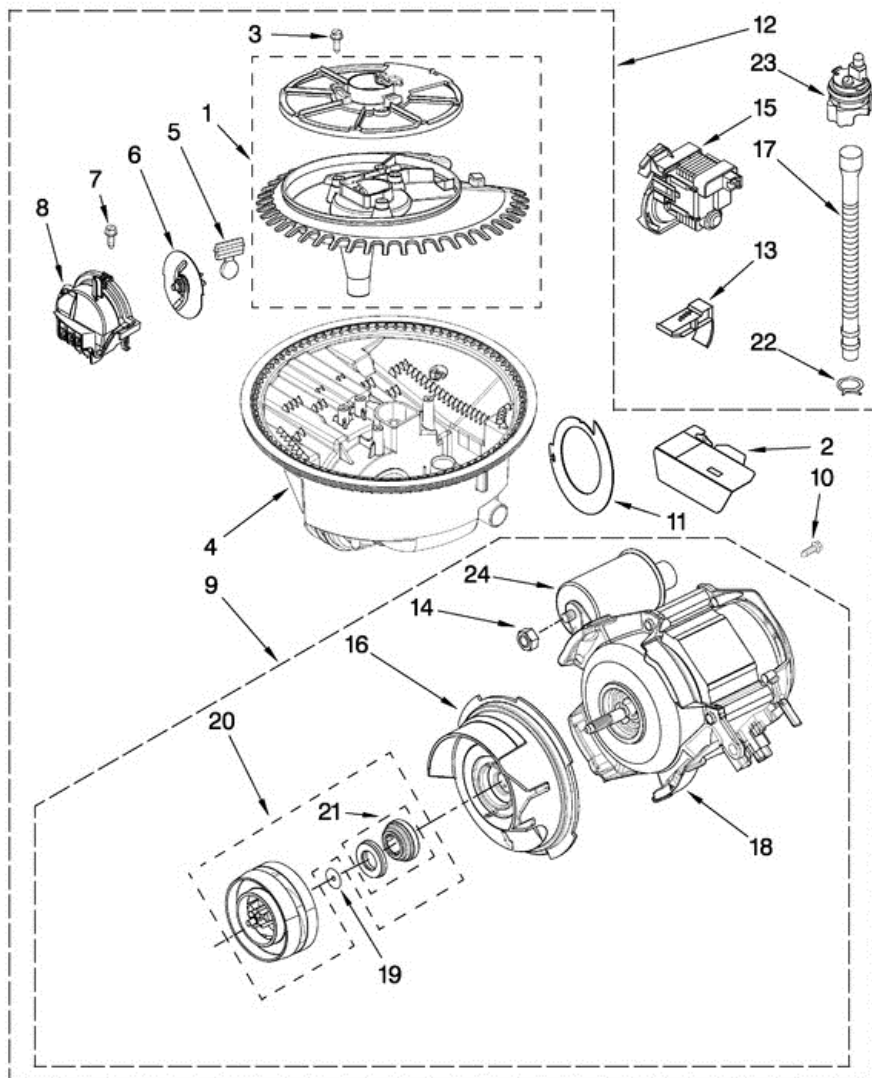

7GU3800XTVY2 TUB AND FRAME

7GU3800XTVY2 TUB AND FRAME

1	W10213822	TUB ASSEMBLY (INCLUDES HEATER ASSEMBLY)
2	8573061	STRAIN RELIEF
3	W10112096	DOOR SEAL
4	W10082838	PLUG TUB
5	9743002	GASKET, BRACKET MOUNTING
6	8269110	SEAL, CABINET
7	3400072	SCREW
8	W10084084	MOUNT, DOOR BALANCE
9	3367670	SCREW
10	8269145	BRACKET, UNDERCOUNTER
11	3400074	SCREW
12	3370389	SCREW
13	8268977	WHEEL LEG
14	8524584	LEVELER, LEG
15	W10084085	WHEEL, DOOR BALANCE
16	8270020	SPRING, DOOR BALANCE
17	8270019	WHEEL & MOUNT ASSEMBLY (ALSO ORDER ITEM 5)
18	3400892	SCREW
19	8268991	COVER, TERMINAL BOX
20	W10158291	LINK, DOOR BALANCE
21	304666	RETAINER, PUSH
23	8573239	SHEILD, SOUND
24	9742648	BRACKET, THERMOSTAT
25	661566	THERMOSTAT
26	W10077370	STRIKE, LATCH
27	3378128	WASHER, PRONGED
28	3400014	SCREW
29	8572661	ACTUATOR, TURBO WASH
30	W10082769	MOTOR, WAX

7GU380XTVY2 PUMP AND MOTOR

7GU3800XTVY2 PUMP AND MOTOR

1	8534952	ACCUMULATOR ASSY
2	8283527	SHEILD, MOTOR
3	3400069	SCREW
4	8572618	SUMP WITH SEAL
5	8268375	CHECK VALVE, SUMP
6	8268383	CHOPPER ASSEMBLY
7	9741232	SCREW
8	8531857	PROTECTOR, INLET
9	W10231538	MOTOR ASSEMBLY
10	3400217	SCREW
11	W10084567	SCREEN, SEPARATION
12	W10237167	SUMP & MOTOR ASSEMBLY
13	8269524	TAB, SUMP
14	8533949	NUT
15	8558995	PUMP, DRAIN
16	W10142656	VOLUTE W/SEAL (ALSO ORDER ITEMS 19 & 21)
17	8269144	HOSE, DRAIN
18	W10226459	MOTOR
19	8531018	WASHER
20	8531017	IMPELLER KIT (ALSO ORDER ITEM 19)
21	8268403	FACE SEAL ASSEMBLY ALSO ORDER ITEM 19)
22	356138	CLAMP, HOSE
23	W10134017	OPTICAL WATER INDICATOR
24	W10216724	CAPACITOR