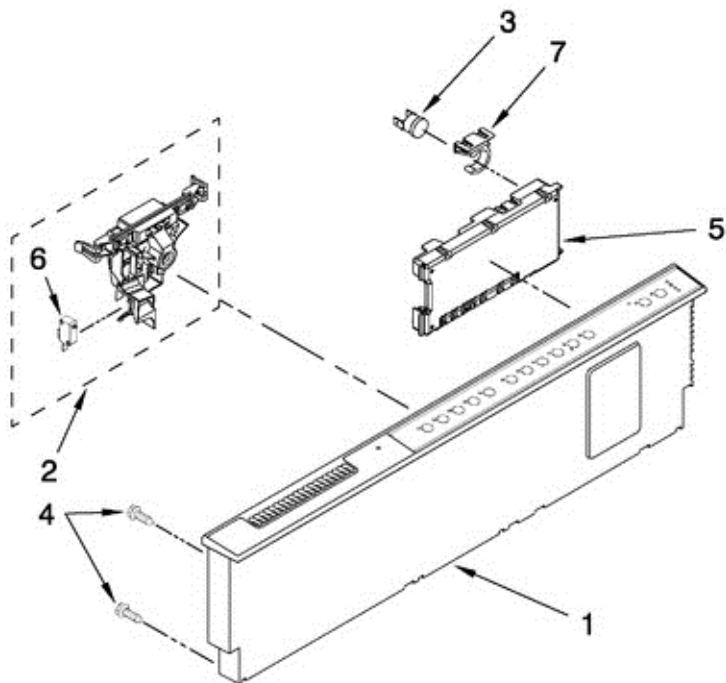

7GU3800XTVY2 CONTROL PANEL