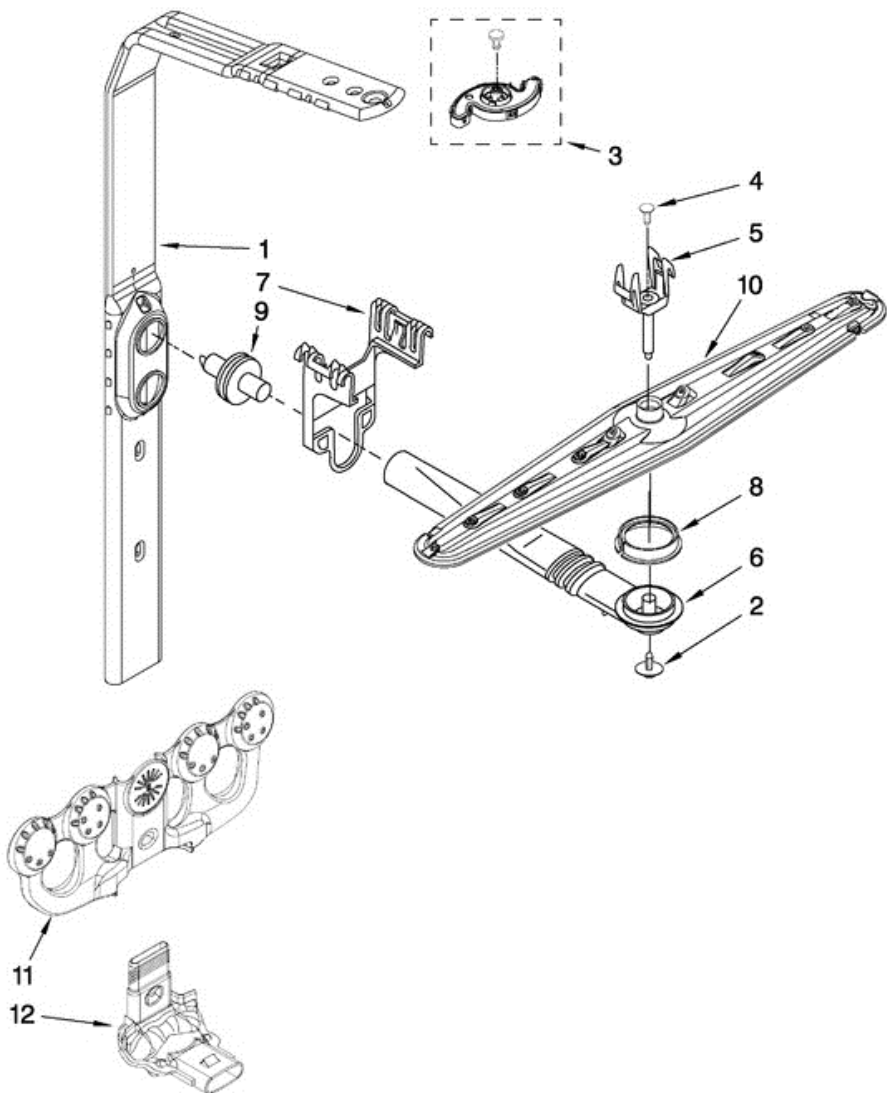

7GU380XTVY2 UPPER WASH AND
RINSE