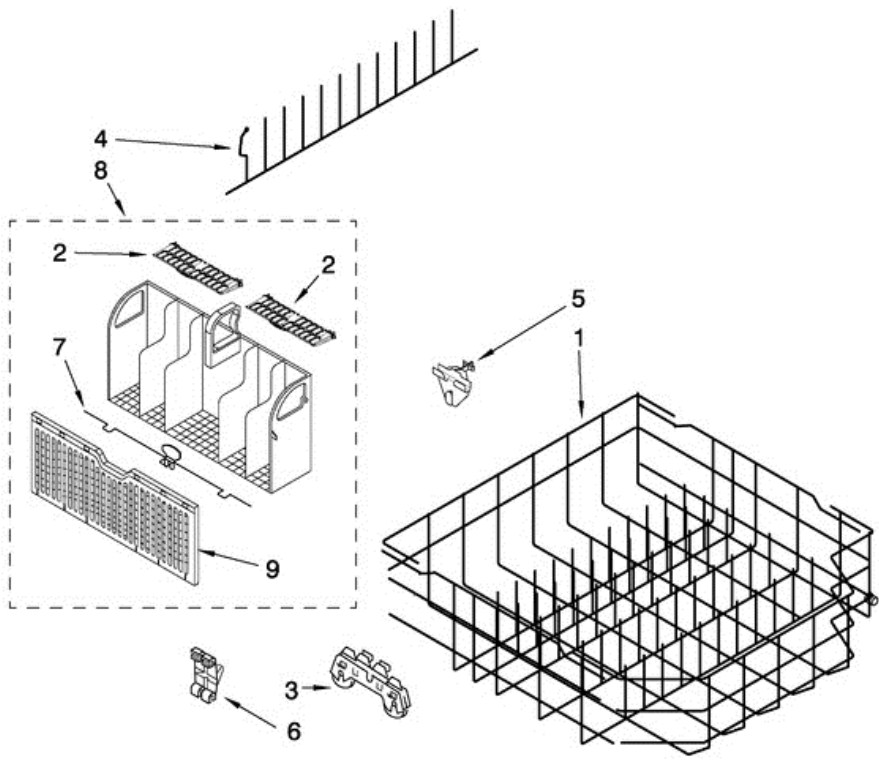

7GU380XTVY2 LOWER RACK