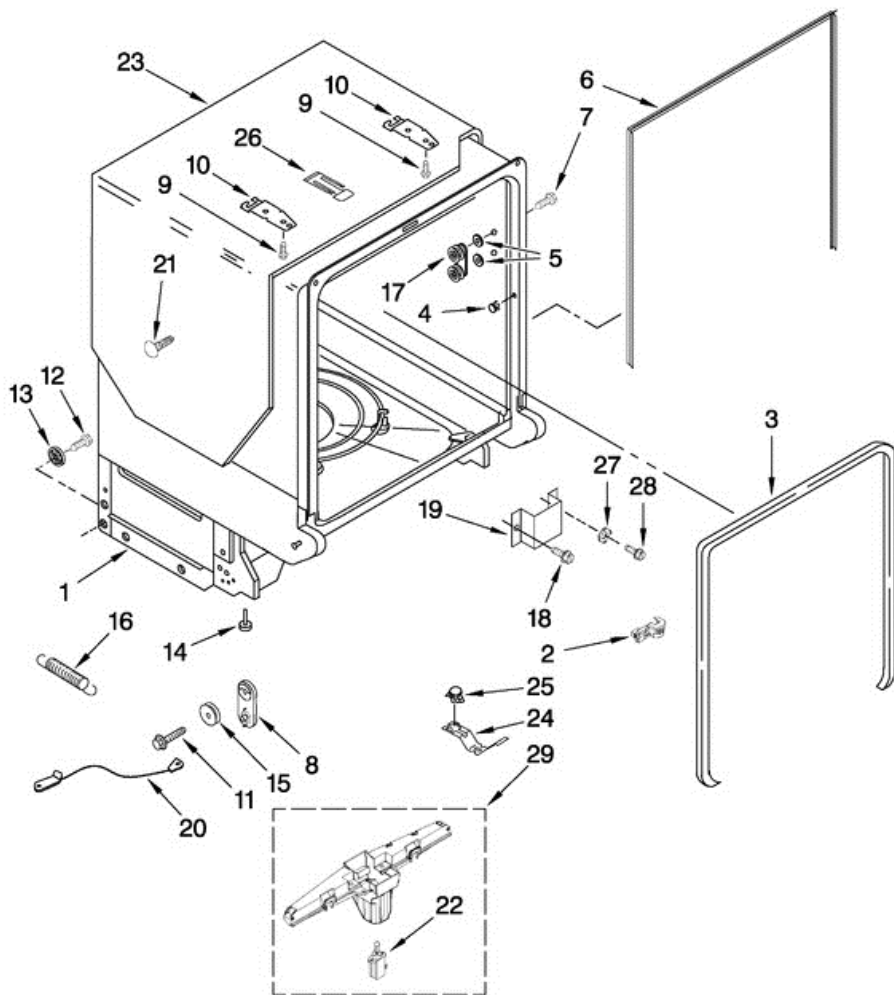

7GU3800XTVY2 FILL, DRAIN AND OVERFILL

7GU3800XTVY2 FILL, DRAIN AND OVERFILL

1	356138	CLAMP, HOSE
2	8531412	HOSE, INLET
3	W10195536	WATER INLET (ALSO ORDER ITEM 4)
4	8531323	GASKET
5	W10213825	NUT, INLET (ALSO ORDER ITEM 4)
6	371505	CLAMP, HOSE
7	W10195049	FILL VALVE ASSEMBLY
8	304392	SCREW
9	W10137608	DRAIN LOOP WITH CHECK VALVE
10	8268909	SWITCH, OVERFILL CONTROL
11	8545946	STANDPIPE, OVERFILL (INCLUDES ITEM 12)
12	8531743	GASKET, FLAT
13	9741998	NUT, STANDPIPE
14	8268895	FLOAT & RETAINER ASSEMBLY
15	8268892	LEVER, OVERFLOW SWITCH
16	8269297	MISCELLANEOUS PARTS BAG (INCLUDES 2)

7GU3800XTVY2 TUB AND FRAME

7GU3800XTVY2 TUB AND FRAME

1	W10213822	TUB ASSEMBLY (INCLUDES HEATER ASSEMBLY)
2	8573061	STRAIN RELIEF
3	W10112096	DOOR SEAL
4	W10082838	PLUG TUB
5	9743002	GASKET, BRACKET MOUNTING
6	8269110	SEAL, CABINET
7	3400072	SCREW
8	W10084084	MOUNT, DOOR BALANCE
9	3367670	SCREW
10	8269145	BRACKET, UNDERCOUNTER
11	3400074	SCREW
12	3370389	SCREW
13	8268977	WHEEL LEG
14	8524584	LEVELER, LEG
15	W10084085	WHEEL, DOOR BALANCE
16	8270020	SPRING, DOOR BALANCE
17	8270019	WHEEL & MOUNT ASSEMBLY (ALSO ORDER ITEM 5)
18	3400892	SCREW
19	8268991	COVER, TERMINAL BOX
20	W10158291	LINK, DOOR BALANCE
21	304666	RETAINER, PUSH
23	8573239	SHEILD, SOUND
24	9742648	BRACKET, THERMOSTAT
25	661566	THERMOSTAT
26	W10077370	STRIKE, LATCH
27	3378128	WASHER, PRONGED
28	3400014	SCREW
29	8572661	ACTUATOR, TURBO WASH
30	W10082769	MOTOR, WAX