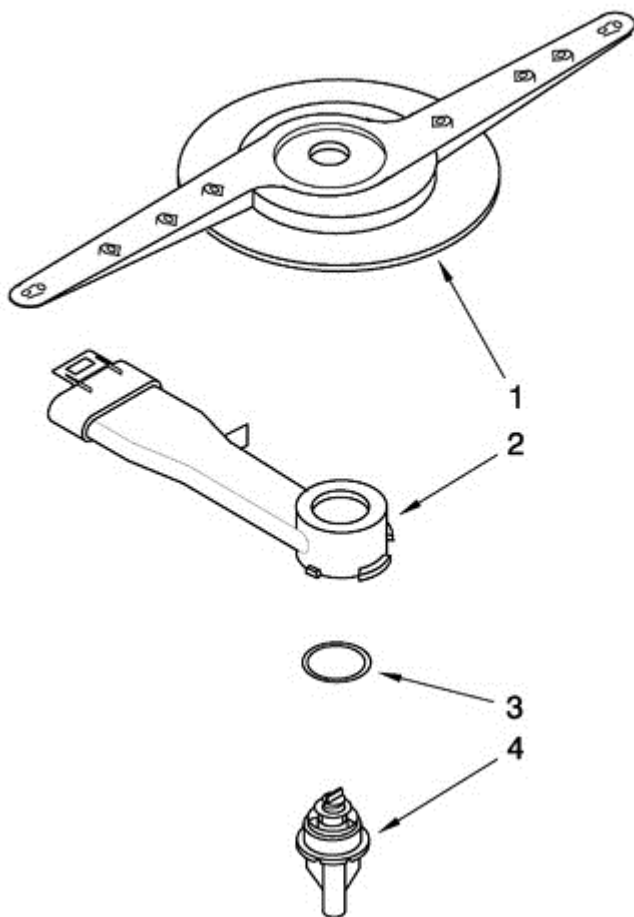

7GU380XTVY2 LOWER WASHARM