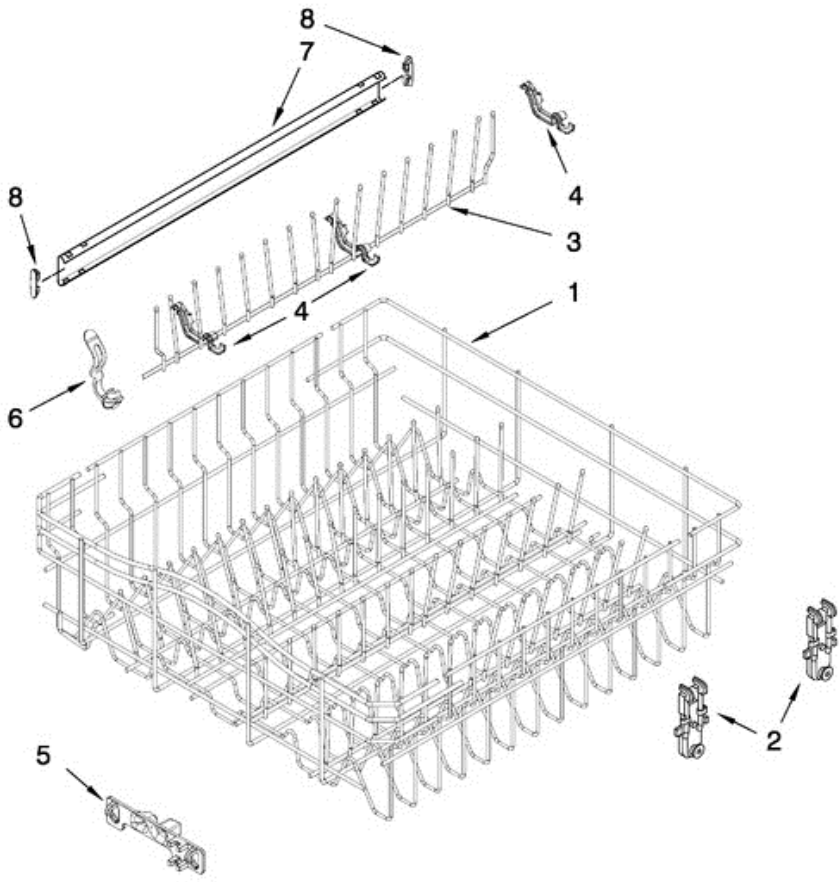

7GU3800XTVY2 UPPER RACK AND TRACK

1	8539235	DISHRACK, UPPER
2	8561996	MOUNT, WHEEL TWO POSITION
3	9744566	TINE ROW
4	8539190	CLIP, PIVOT
5	8539119	POSITIONER, DUAL
6	8539113	CLIP, NO-FLIP
7	3385089	TRACK, RACK
8	8565925	STOP, TRACK