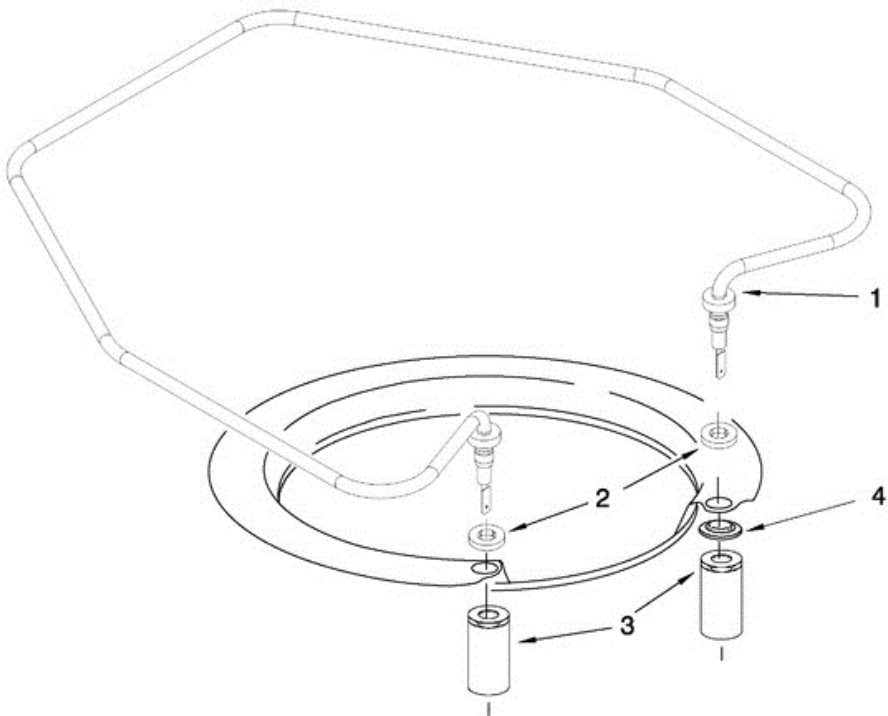

7GU3800XTVY2 HEATER