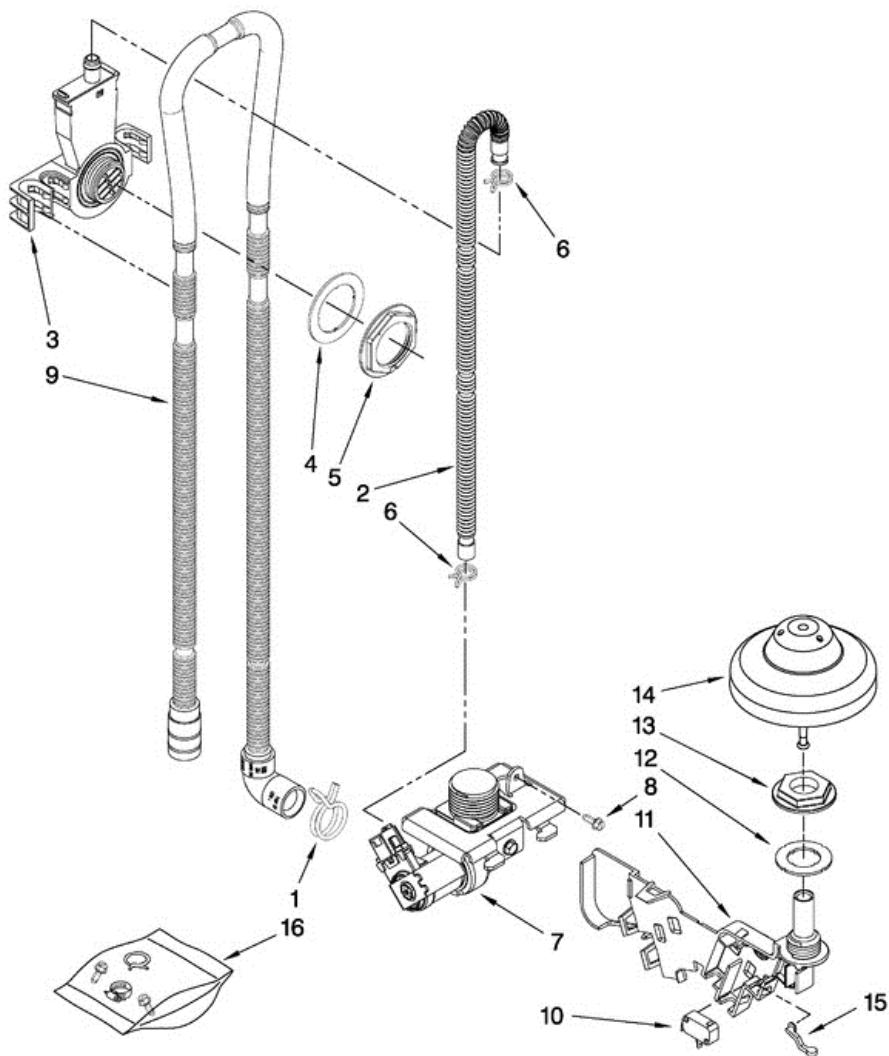

7GU3800XTVY2 DOOR AND LATCH

7GU3800XTVY2 DOOR AND LATCH

1	3369051	SCREW, DOOR
2	8545608	HARNESS, VENT MOTOR
3	W10164357	INNER DOOR MASTIC ASSEMBLY (ALSO ORDER 6)
4	8268937	INLET, AIR
5	8572611	VENT ASSEMBLY (ALSO ORDER ITEM 6)
6	8269259	GASKET, VENT
7	8545536	DEFLECTOR, VENT (ALSO ORDER ITEM 6)
8	W10224429	DISPENSER, ASSEMBLY
9	8558307	CAP, RINSE AID
10	8281217	SCREW
11	W10078202	WIRING HARNESS MAIN
12	W10177098	SCREW
13	8535660	SEAL, CONSOLE/DOOR
14	8535637	BRACKET DISPENSER
15	8531865	SHIELD, DISPENSER

7GU3800XTVY2 FILL, DRAIN AND OVERFILL

7GU3800XTVY2 FILL, DRAIN AND OVERFILL

1	356138	CLAMP, HOSE
2	8531412	HOSE, INLET
3	W10195536	WATER INLET (ALSO ORDER ITEM 4)
4	8531323	GASKET
5	W10213825	NUT, INLET (ALSO ORDER ITEM 4)
6	371505	CLAMP, HOSE
7	W10195049	FILL VALVE ASSEMBLY
8	304392	SCREW
9	W10137608	DRAIN LOOP WITH CHECK VALVE
10	8268909	SWITCH, OVERFILL CONTROL
11	8545946	STANDPIPE, OVERFILL (INCLUDES ITEM 12)
12	8531743	GASKET, FLAT
13	9741998	NUT, STANDPIPE
14	8268895	FLOAT & RETAINER ASSEMBLY
15	8268892	LEVER, OVERFLOW SWITCH
16	8269297	MISCELLANEOUS PARTS BAG (INCLUDES 2)

7GU3800XTVY2 TUB AND FRAME

7GU3800XTVY2 TUB AND FRAME

1	W10213822	TUB ASSEMBLY (INCLUDES HEATER ASSEMBLY)
2	8573061	STRAIN RELIEF
3	W10112096	DOOR SEAL
4	W10082838	PLUG TUB
5	9743002	GASKET, BRACKET MOUNTING
6	8269110	SEAL, CABINET
7	3400072	SCREW
8	W10084084	MOUNT, DOOR BALANCE
9	3367670	SCREW
10	8269145	BRACKET, UNDERCOUNTER
11	3400074	SCREW
12	3370389	SCREW
13	8268977	WHEEL LEG
14	8524584	LEVELER, LEG
15	W10084085	WHEEL, DOOR BALANCE
16	8270020	SPRING, DOOR BALANCE
17	8270019	WHEEL & MOUNT ASSEMBLY (ALSO ORDER ITEM 5)
18	3400892	SCREW
19	8268991	COVER, TERMINAL BOX
20	W10158291	LINK, DOOR BALANCE
21	304666	RETAINER, PUSH
23	8573239	SHEILD, SOUND
24	9742648	BRACKET, THERMOSTAT
25	661566	THERMOSTAT
26	W10077370	STRIKE, LATCH
27	3378128	WASHER, PRONGED
28	3400014	SCREW
29	8572661	ACTUATOR, TURBO WASH
30	W10082769	MOTOR, WAX