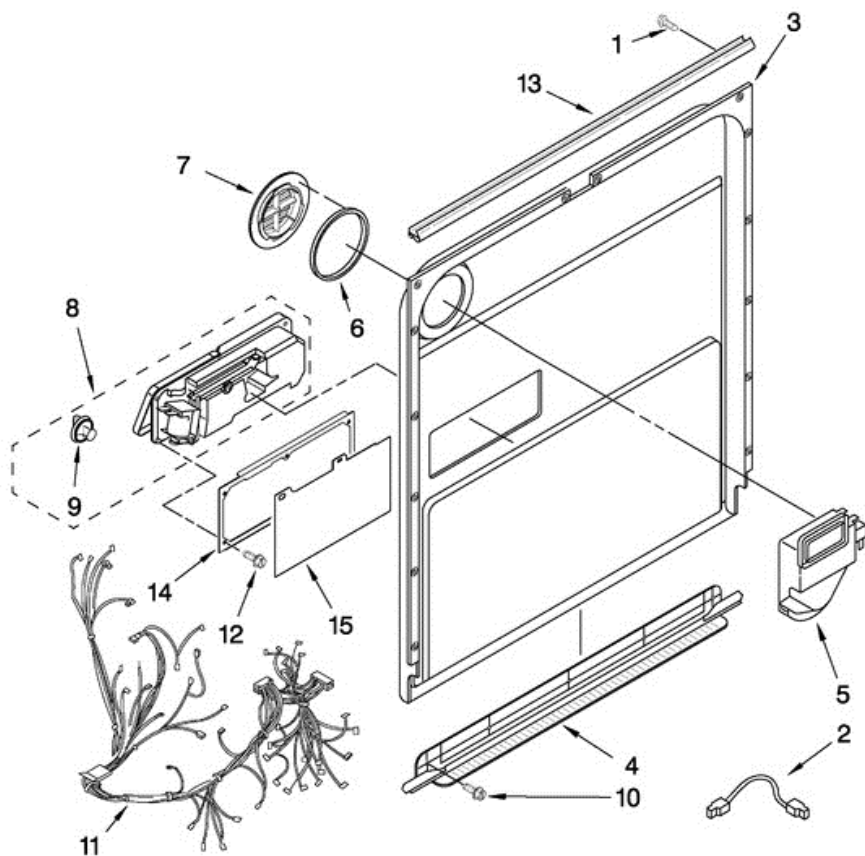

7GU3800XTVY2 CONTROL PANEL

7GU3800XTVY2 CONTROL PANEL

1	W10219554	CONSOLE ASM. (INCLUDES ACTIVE OVERLAY & INSERT) (MIDNIGHT GREY)
2	W10077360	LATCH ASSEMBLY
3	661663	BI-METAL
4	3369051	SCREW
5	W10084141	CONTROL, ELECTRONIC
6	W10255029	SWITCH, DOOR
7	8546546	CLIP, BI-META

7GU3800XTVY2 DOOR AND LATCH

7GU3800XTVY2 DOOR AND LATCH

1	3369051	SCREW, DOOR
2	8545608	HARNESS, VENT MOTOR
3	W10164357	INNER DOOR MASTIC ASSEMBLY (ALSO ORDER 6)
4	8268937	INLET, AIR
5	8572611	VENT ASSEMBLY (ALSO ORDER ITEM 6)
6	8269259	GASKET, VENT
7	8545536	DEFLECTOR, VENT (ALSO ORDER ITEM 6)
8	W10224429	DISPENSER, ASSEMBLY
9	8558307	CAP, RINSE AID
10	8281217	SCREW
11	W10078202	WIRING HARNESS MAIN
12	W10177098	SCREW
13	8535660	SEAL, CONSOLE/DOOR
14	8535637	BRACKET DISPENSER
15	8531865	SHIELD, DISPENSER

7GU3800XTVY2 FILL, DRAIN AND OVERFILL

7GU3800XTVY2 FILL, DRAIN AND OVERFILL

1	356138	CLAMP, HOSE
2	8531412	HOSE, INLET
3	W10195536	WATER INLET (ALSO ORDER ITEM 4)
4	8531323	GASKET
5	W10213825	NUT, INLET (ALSO ORDER ITEM 4)
6	371505	CLAMP, HOSE
7	W10195049	FILL VALVE ASSEMBLY
8	304392	SCREW
9	W10137608	DRAIN LOOP WITH CHECK VALVE
10	8268909	SWITCH, OVERFILL CONTROL
11	8545946	STANDPIPE, OVERFILL (INCLUDES ITEM 12)
12	8531743	GASKET, FLAT
13	9741998	NUT, STANDPIPE
14	8268895	FLOAT & RETAINER ASSEMBLY
15	8268892	LEVER, OVERFLOW SWITCH
16	8269297	MISCELLANEOUS PARTS BAG (INCLUDES 2)