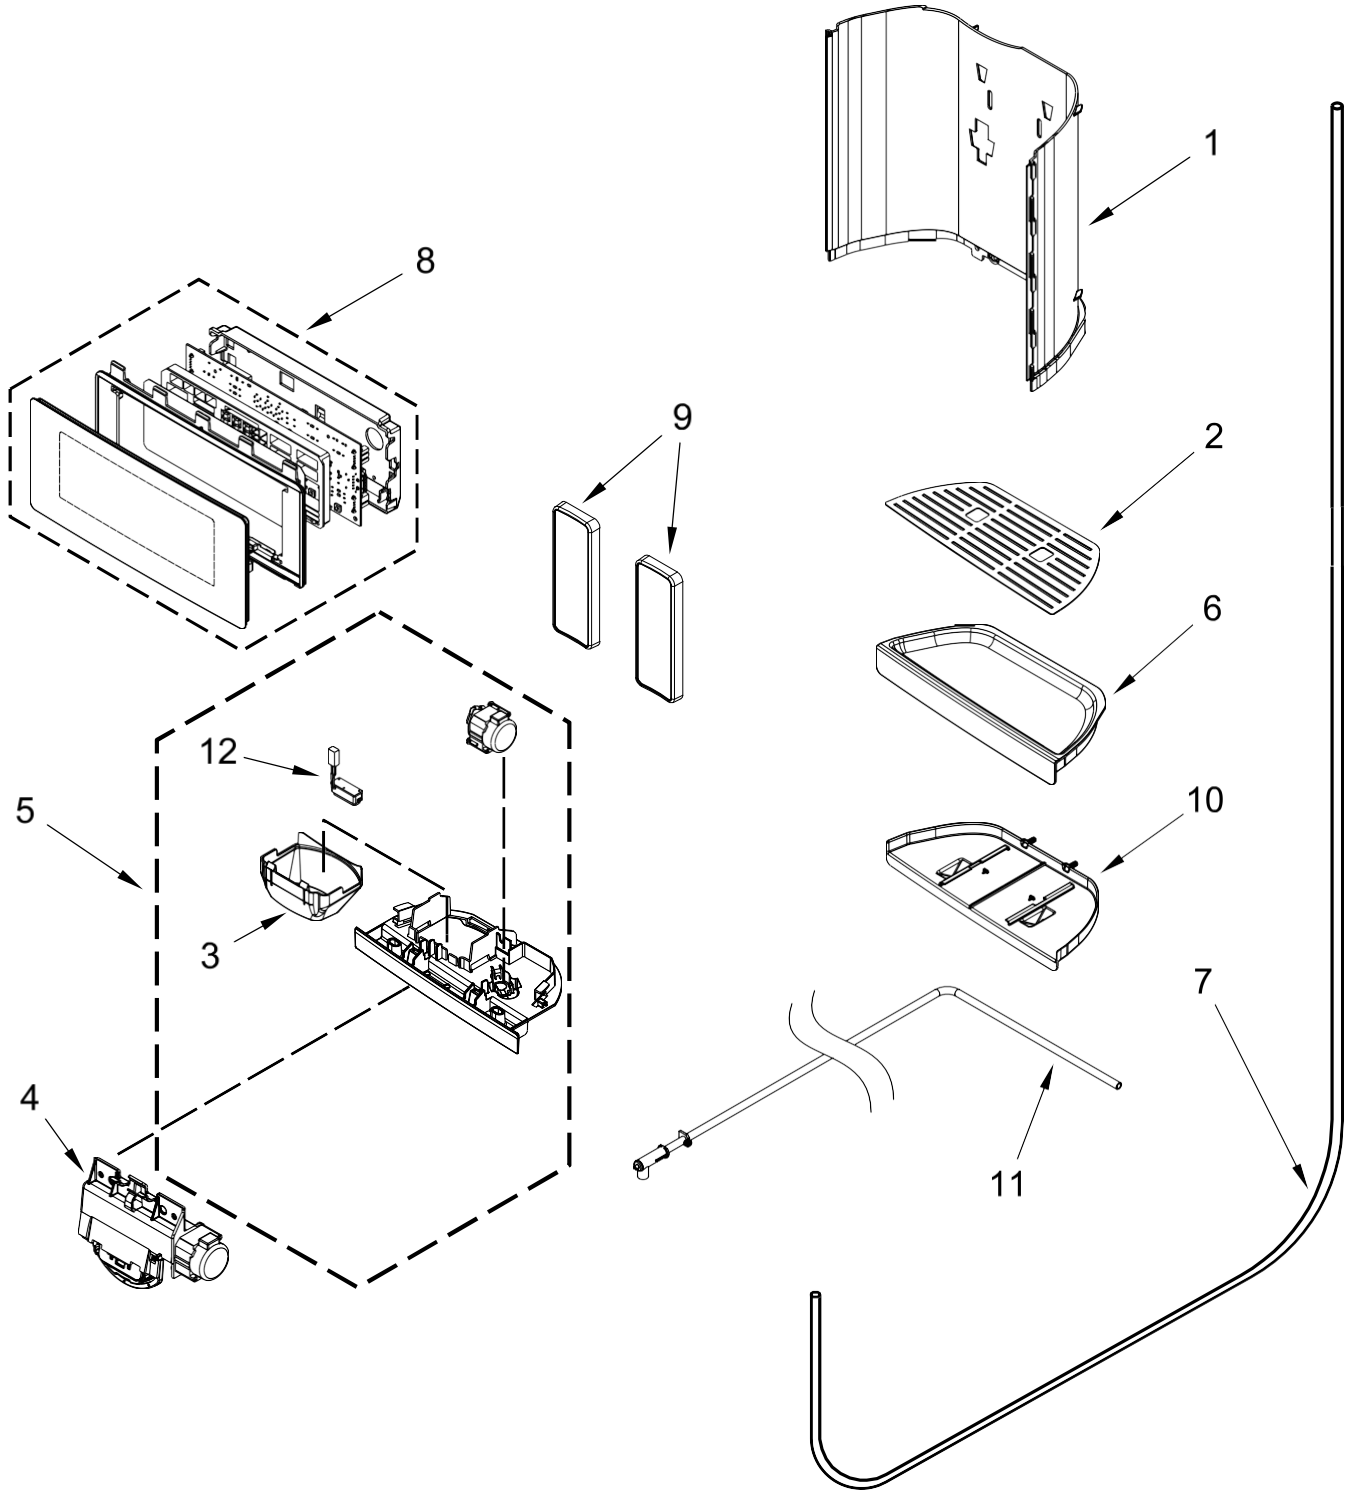

Refrigerador Whirlpool 7KSF26C6YY00

<u>Illus.</u> <u>No.</u>	<u>Part No.</u>	<u>Description</u>
1		Housing, Dispenser (Not Serviced)
2	W10317270	Grate, Drip Tray
3	W10435760	Guide, Ice
4	W10347633	Assembly, Ice Door
5	W10353593	Assembly, Seperator
6		Drip Tray, Insert
	W10317261	Stainless

<u>Illus.</u> <u>No.</u>	<u>Part No.</u>	<u>Description</u>
7	W10238091	Tube, Water
8	W10623108	User Interface Assembly
9		Pad, Ice & Water
	W10346924	Grey
10		Drip Tray, Insert
	W10317276	Grey

<u>Illus.</u> <u>No.</u>	<u>Part No.</u>	<u>Description</u>
11	W10386778	Assembly, Water Fitting
12	W10238083	Assembly, LED