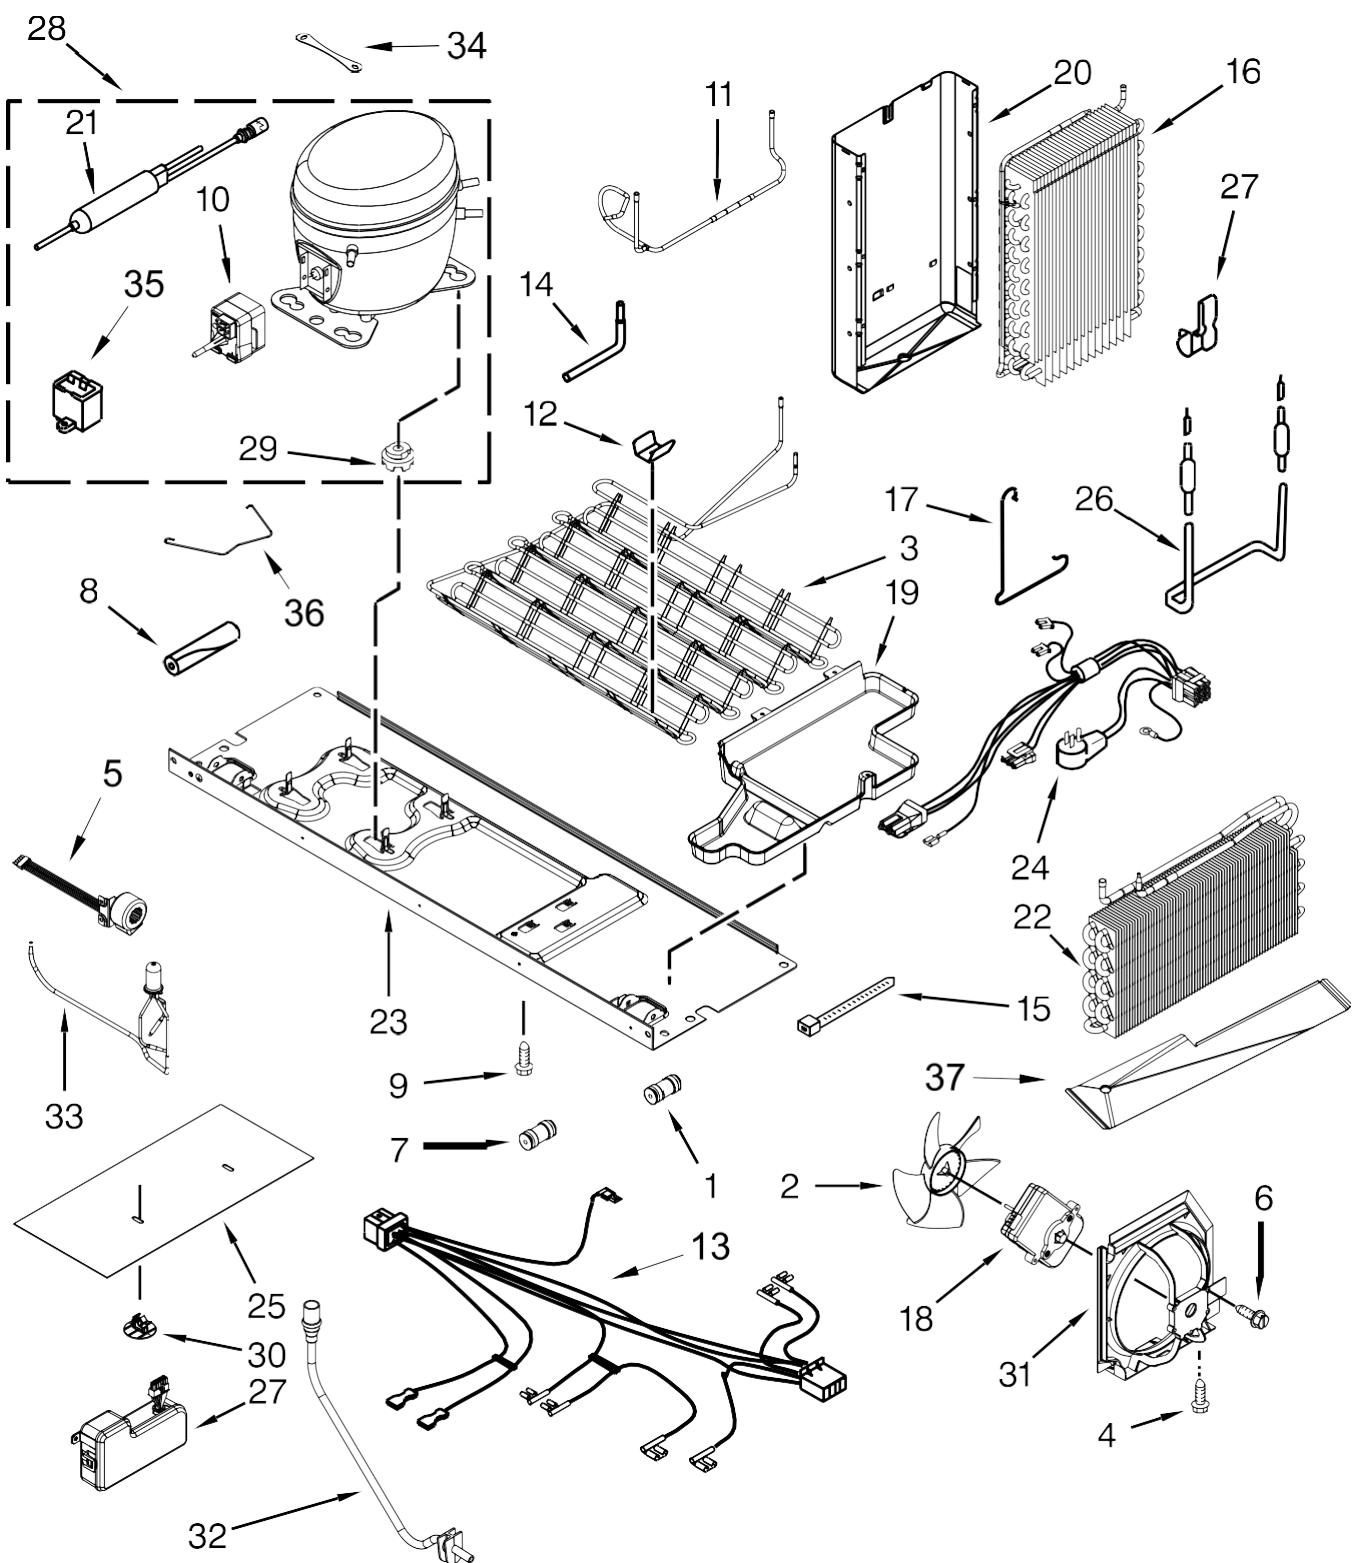

Refrigerador Whirlpool 7KSF26C6YY00

<u>Illus.</u> <u>No.</u>	<u>Part No.</u>	<u>Description</u>
1	W10277958	Connector, Water
2	12825802	Blade, Fan
3	W10276899	Condenser
4	W10142231	Screw
5	W10364560	Coil, 3 Way Valve
6	W10171469	Screw
7	W10271543	Connector, Water Tube
8	W10303521	Sleeve
9	W10142287	Bolt
10	W10197428	Device, Combination Start (Start Relay and Overload)
11	W10223328	Tube, Suction
12	W10248621	Clip, Condenser
13	W10670174	Assembly, UnitWire
14	2325479	Tube, Process
15	2205813	Tie, Wire
16	2188822	Evaporator

<u>Illus.</u> <u>No.</u>	<u>Part No.</u>	<u>Description</u>
17	2161324	Clip, Defrost Heater
18	W10508362	Motor, Condenser
19	W10703218	Tray, Evaporator
20	W10343823	Heat Shield
21	W10286069	Drier
22	W10643261	Evaporator, Dual-RC
23	W10277704	Basepan
24	W10242407	Cord, Power
25	W10278140	Cover, Condenser (Bottom)
26	W10495967	Heater, Defrost
27	W10724241	Supply, LED Power
28	W10391109	Compressor (Also Order 876765 Tube Kit)
29	10835903	Grommet
30	W10296661	Clip, Bottom Cover
31	W10251467	Baffle, Air
32	W10223368	Tube, Drain

<u>Illus.</u> <u>No.</u>	<u>Part No.</u>	<u>Description</u>
33	W10331270	Assembly, Valve Body
34	W10236396	Strap, Compressor
35	W10350564	Capacitor
36	W10204187	Strap, Bale
37	W10317862	Pan, Drip
Following Parts Not Illustrated		
	978025	Valve, Access
	978026	Valve, Access
	978027	Valve, Access
	978028	Valve, Access
	978029	Valve, Access
	978030	Valve, Access
	876764	Valve, Access
	REFRIGERANT CHARGE 5.3 oz. (R-134A)