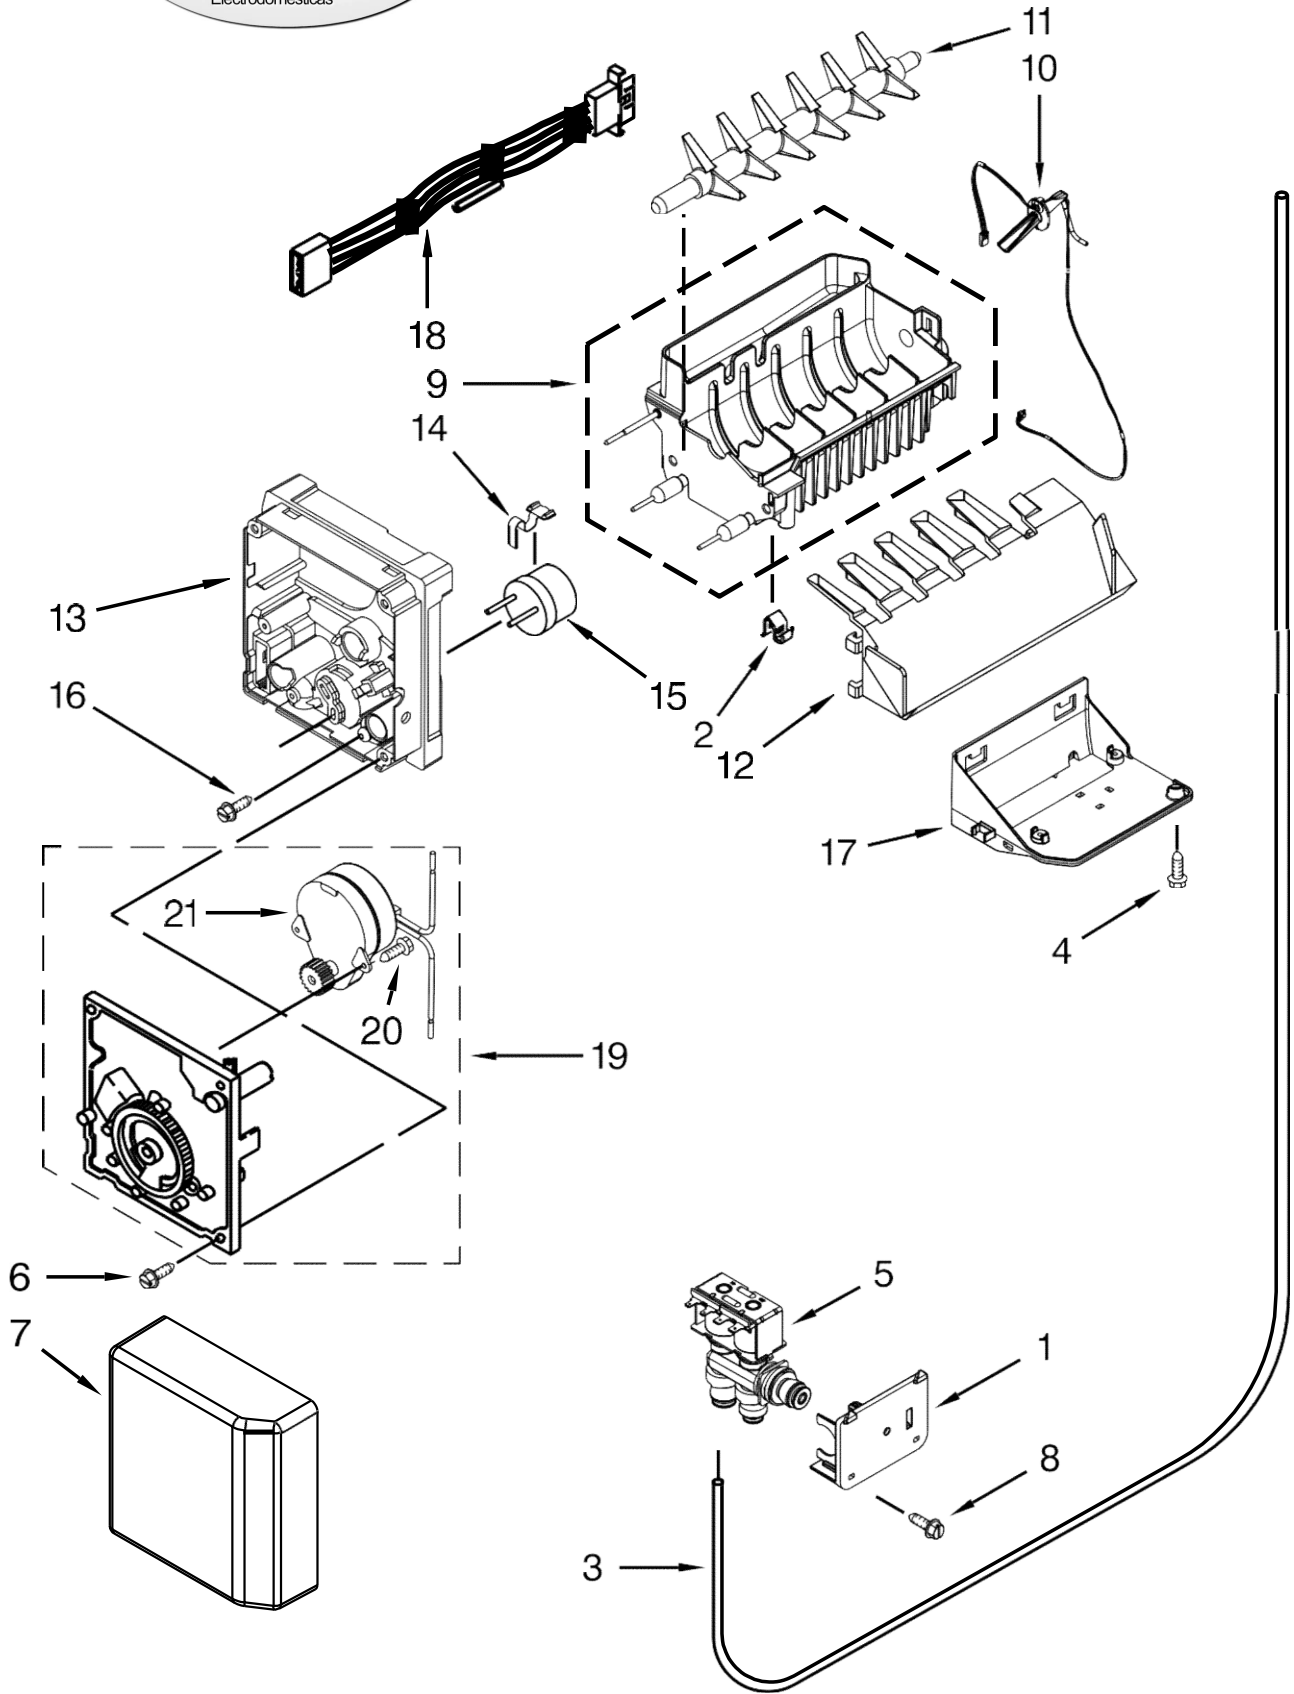

Refrigerador Whirlpool 7KSF26C6YY00

<u>Illus.</u> <u>No.</u>	<u>Part No.</u>	<u>Description</u>
1	W10237915	Bracket, Water Valve
2	628379	Clip, Thermal Fuse
3	W10238092	Tube, Water
4	489478	Screw
5	W10341320	Assembly, Water Valve
6	489478	Screw
7	W10251088	Cover, Icemaker
8	W10141625	Screw

<u>Illus.</u> <u>No.</u>	<u>Part No.</u>	<u>Description</u>
9	W10251081	Assembly, Mold and Heater (Also Order #542638)
10	W10348890	Fill Tube Assembly
11	W10318644	Ejector
12	W10747731	Stripper, Ice
13	2194712	Support, Housing
14	2315522	Retainer, Thermostat
15	2321258	Thermostat (Also Order #542369)

<u>Illus.</u> <u>No.</u>	<u>Part No.</u>	<u>Description</u>
16	W10001240	Screw
17	W10747726	Bracket, Mounting
18	W10242365	Harness, Wiring
19	626691	Assembly, Module and Motor
20	489136	Screw
21		Motor (Not Serviced, Order #19)
100	W10251076	Assembly, Complete Icemaker