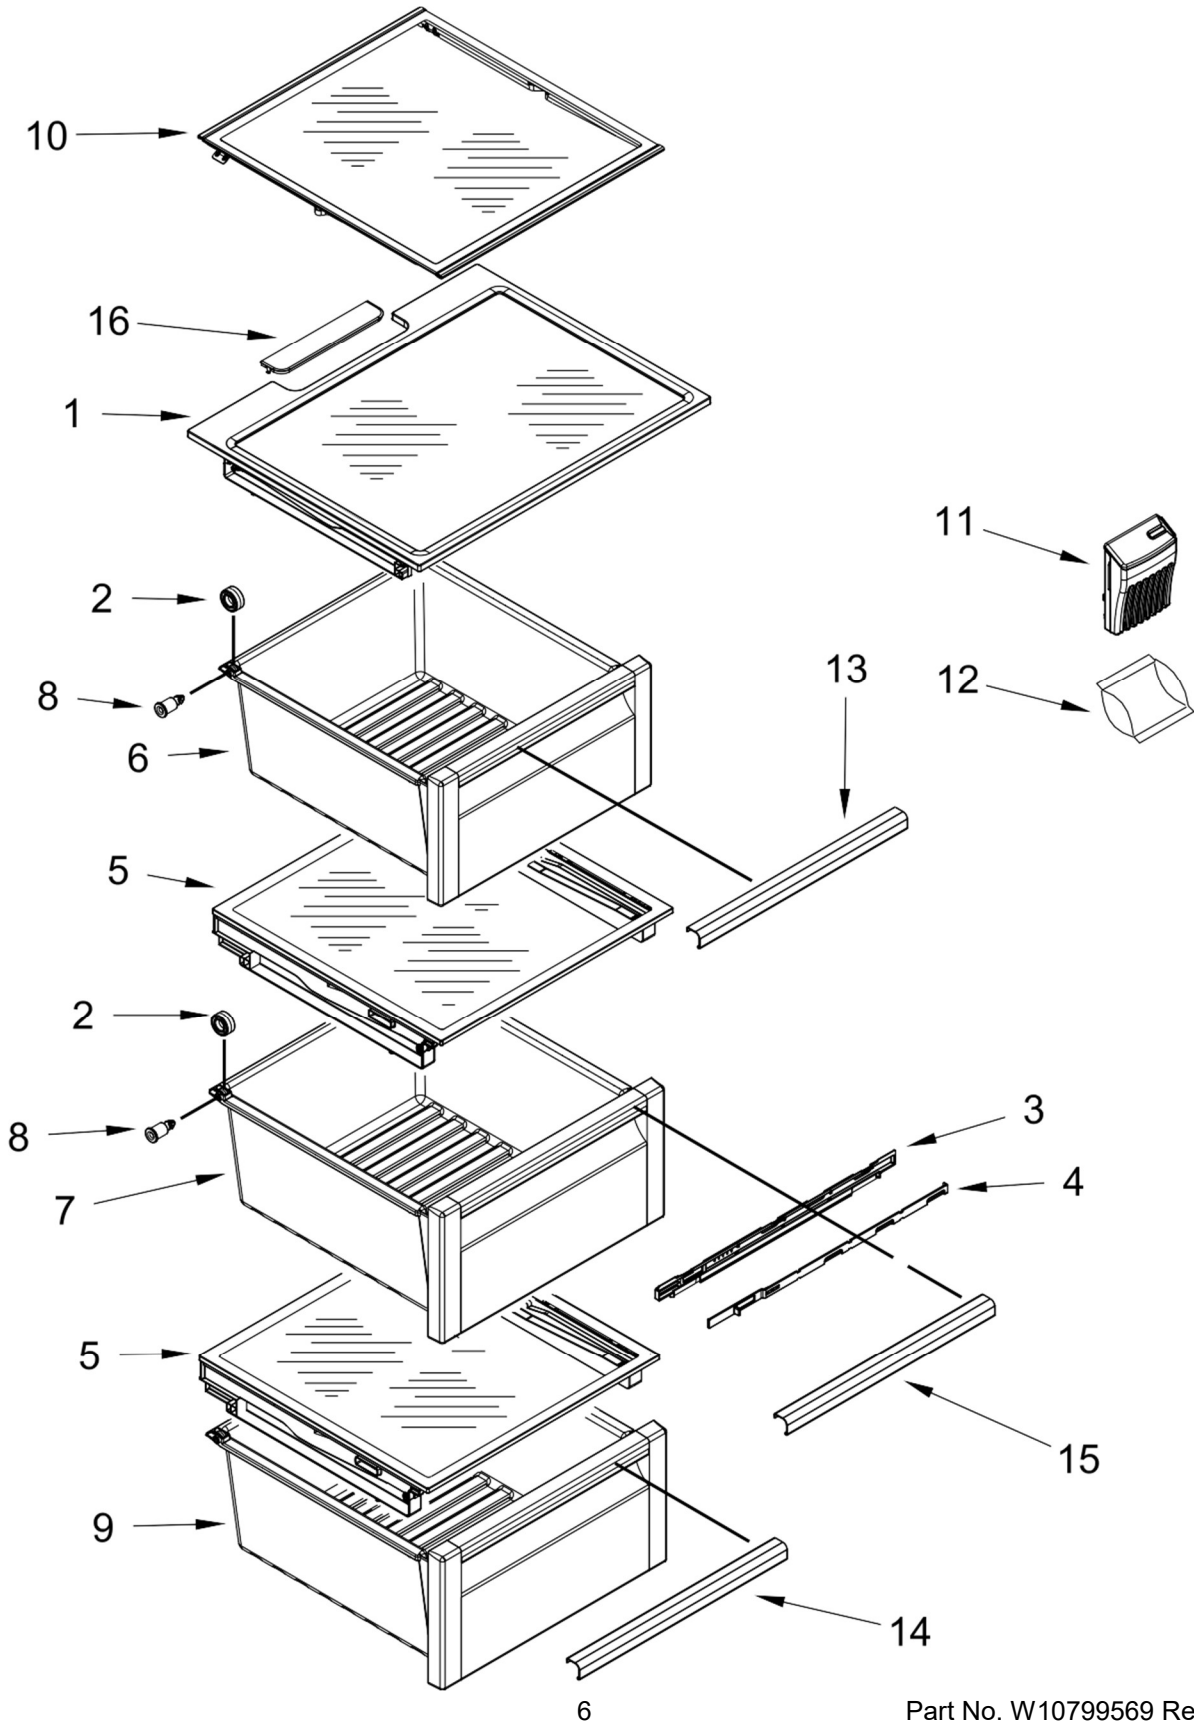

Refrigerador Whirlpool 7KSF26C6YY00

<u>Illus.</u> <u>No.</u>	<u>Part No.</u>	<u>Description</u>
1	W10387390	Shelf, Snack Pan
2	W10278139	Roller
3	W10257334	Slide, Humidity
4	W10316452	Housing, Humidity
5	W10362173	Cover, Assembly
6	W10542033	Snack Pan

<u>Illus.</u> <u>No.</u>	<u>Part No.</u>	<u>Description</u>
7	W10531078	Crisper Pan
8	W10257246	Axle, Roller
9	W10531080	Meat Pan
10	W10315528	Shelf Assembly
11	W10408747	Holder, Filter
12	W10346771	Filter, Produce Preserver

<u>Illus.</u> <u>No.</u>	<u>Part No.</u>	<u>Description</u>
13	W10542020	Trim, Handle
14	W10531022	Trim, Handle
15	W10531023	Trim, Handle
16		Shelf, Filler
	W10392412	Grey