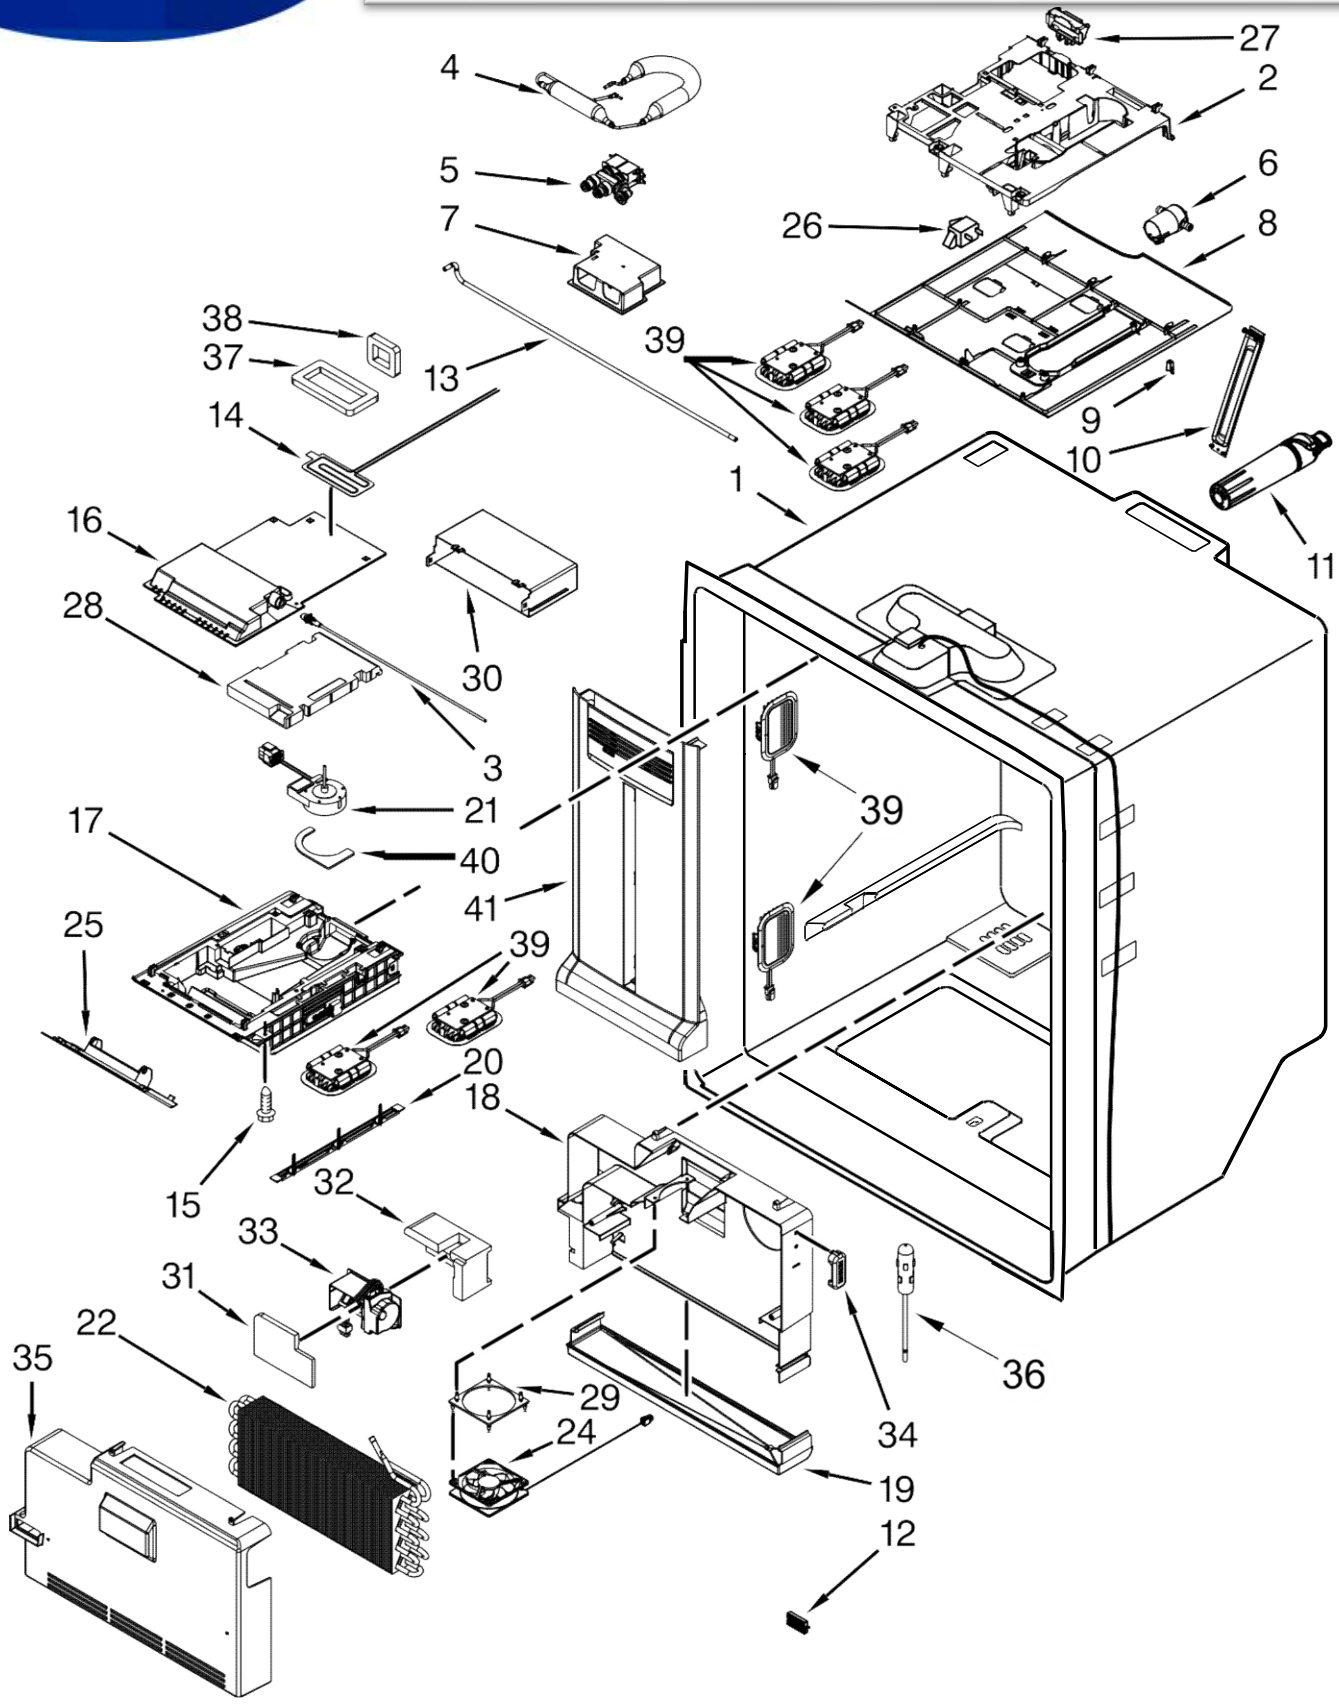

REFRIGERADOR 7MF2976AEM02

REFRIGERADOR 7MF2976AEM02

<u>Illus.</u> <u>No.</u>	<u>Part No.</u>	<u>Description</u>	<u>Illus.</u> <u>No.</u>	<u>Part No.</u>	<u>Description</u>	<u>Illus.</u> <u>No.</u>	<u>Part No.</u>	<u>Description</u>
1		Liner (Not A Serviceable Part)	18	W10469927	Enclosure, Evaporator	37	W10280988	Gasket, Rear Supply
2	W10657942	Housing, Water System	19	W10525237	Pan, Drain	38	W10320706	Gasket, Rear Return
3	W10482107	Tube, Fill	20	W10505516	Trim, Icebox	39	W10637153	Assembly, LED Light Module
4	W10394084	Reservoir, Water (Also Order Wire Tie Part 8567668 Qty.5)	21	W10460280	Assembly, Blower	40	W10392172	Gasket, Fan
5	W10341329	Valve, Dual Water	22	W10630535	Assembly, Evaporator	41	W10518047	Assembly, Air Tower
6	W10238156	Housing, Water Filter	24	W10395278	Motor, Fan (Also Order Fan Support #W10389152)			Following Parts Not Illustrated
7	W10279854	Enclosure, Valve	25	W10553630	Assembly, Fascia	W10578603		Harness, Refrigerator Lights
8	W10488685	Cover, Water	26	C3680310V	Switch, Light	W10277799		Harness, Evaporator Wire (Includes Thermistors)
9	2223877	Latch, Push	27	W10434481	Bracket, Reservoir	W10570599		Harness, Dual Valve
10	W10277949	Door, Filter Access	28	W10280983	Insulation			
11	W10238154	Filter, Water	29	W10389152	Support, Fan			
12	W10315189	Filter, Air	30	W10635022	Adapter, Icebox			
13	W10341367	Waterline, Valve to Hinge	31	W10389154	Retainer, Damper			
14	W10554299	Heater, Fill Tube	32	W10389149	Support, Damper			
15	12990518	Screw	33	W10248595	Damper, Electronic Control			
16	W10598013	Cover, Icebox	34	W10561160	Cover, Thermistor			
17	W10492817	Assembly, Icebox (Foamed)	35	W10501260	Cover, Evaporator			
			36	W10280385	Thermistor