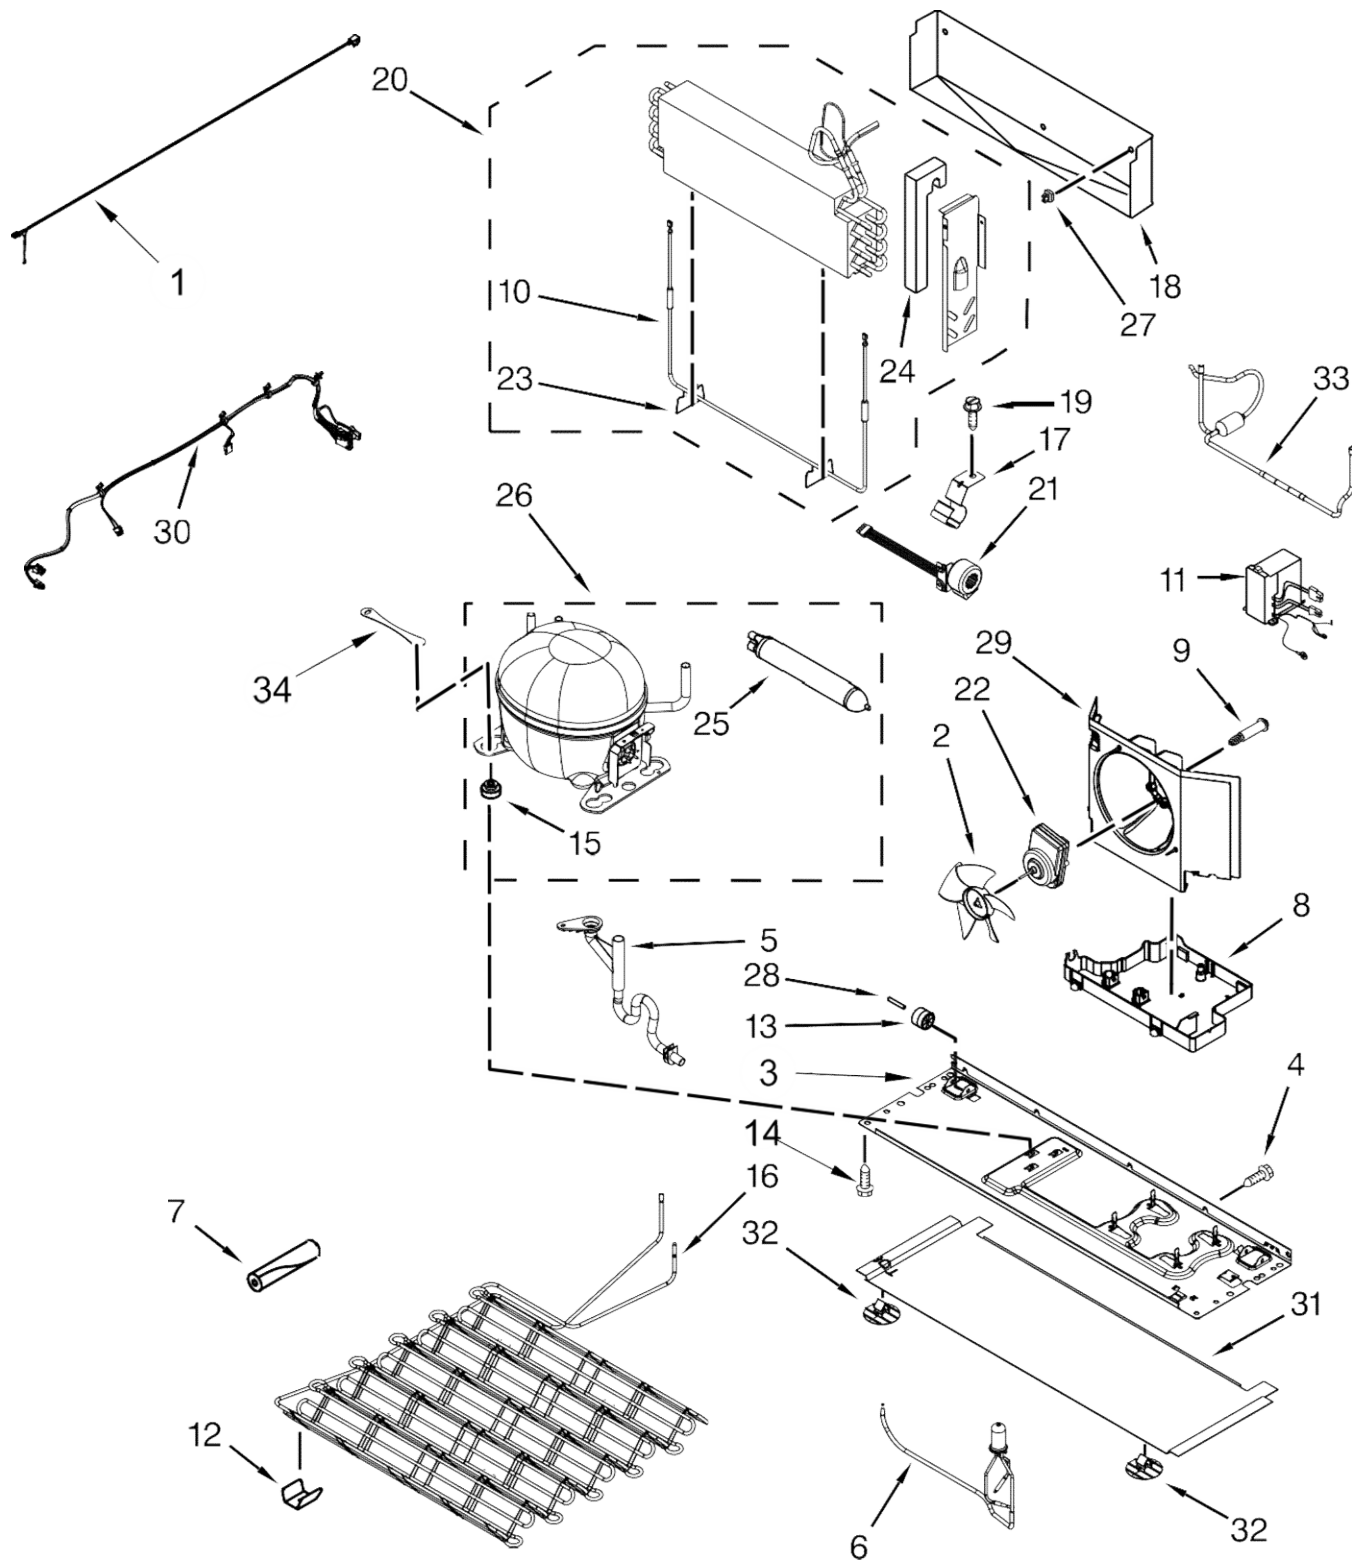

REFRIGERADOR 7MF2976AEM02

<u>Illus.</u> <u>No.</u>	<u>Part No.</u>	<u>Description</u>
1		Door, Left
	W10561928	Stainless
2		Door, Right
	W10341284	Stainless
3	W10464016	Screw
4	W10549591	Assembly, Ice Door
5		Latch, Door
	W10355634	Left Hand
	W10372267	Right Hand
6		Mullion, Door
	W10654762	Grey
7	12990204	Screw
8		Handle, Door
	W10439227	Stainless

<u>Illus.</u> <u>No.</u>	<u>Part No.</u>	<u>Description</u>
9	12990504	Screw
10		Bumper, Door
	W10407188	Grey
11	W10170766	Badge
12	W10460893	Screw
13	W10555427	Trivet, 2 Liter
14	W10519670	Bucket, Gallon
15	489214	Screw
16	W10347085	Gasket, Ice Door
17	W10245516	Clip, Tube
18	W10518658	Board, Receiver Circuit
19	W10258510	Cover, Receiver
20	3400065	Screw (Stainless)
21	W10258502	Cover, Emitter

<u>Illus.</u> <u>No.</u>	<u>Part No.</u>	<u>Description</u>
22	W10258540	Slide, Icemaker Shut Off
23	W10518659	Board, Emitter Circuit
24	W10400825	Retainer, Ice Chute
25	W10347087	Gasket, Ice Chute
26	W10646855	Vent, Thermistor
27	W10258520	Door, Emitter
28	2198635	Spring, Door
29	2198634	Pin, Door
30		Gasket, Door
	W10407146	Grey