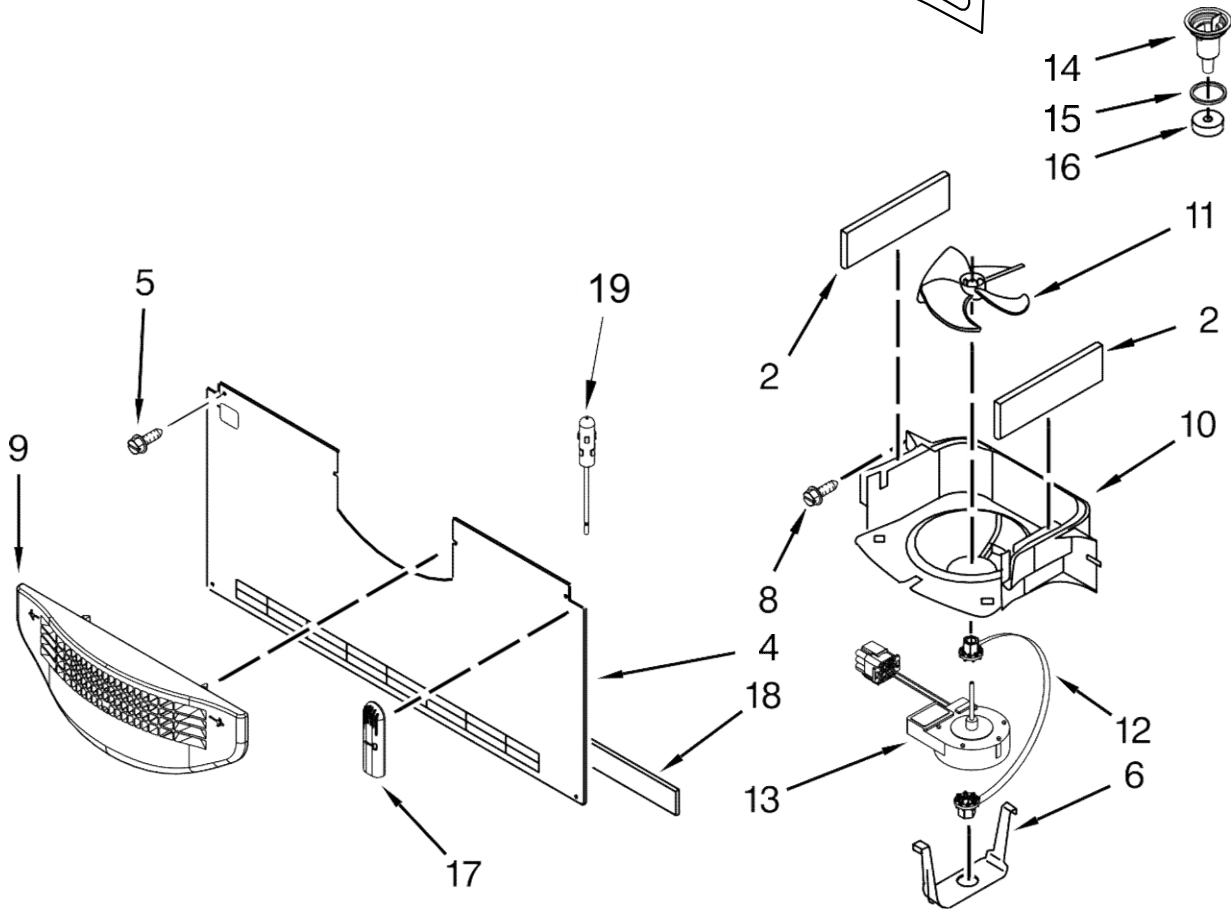

REFRIGERADOR 7MF2976AEM02