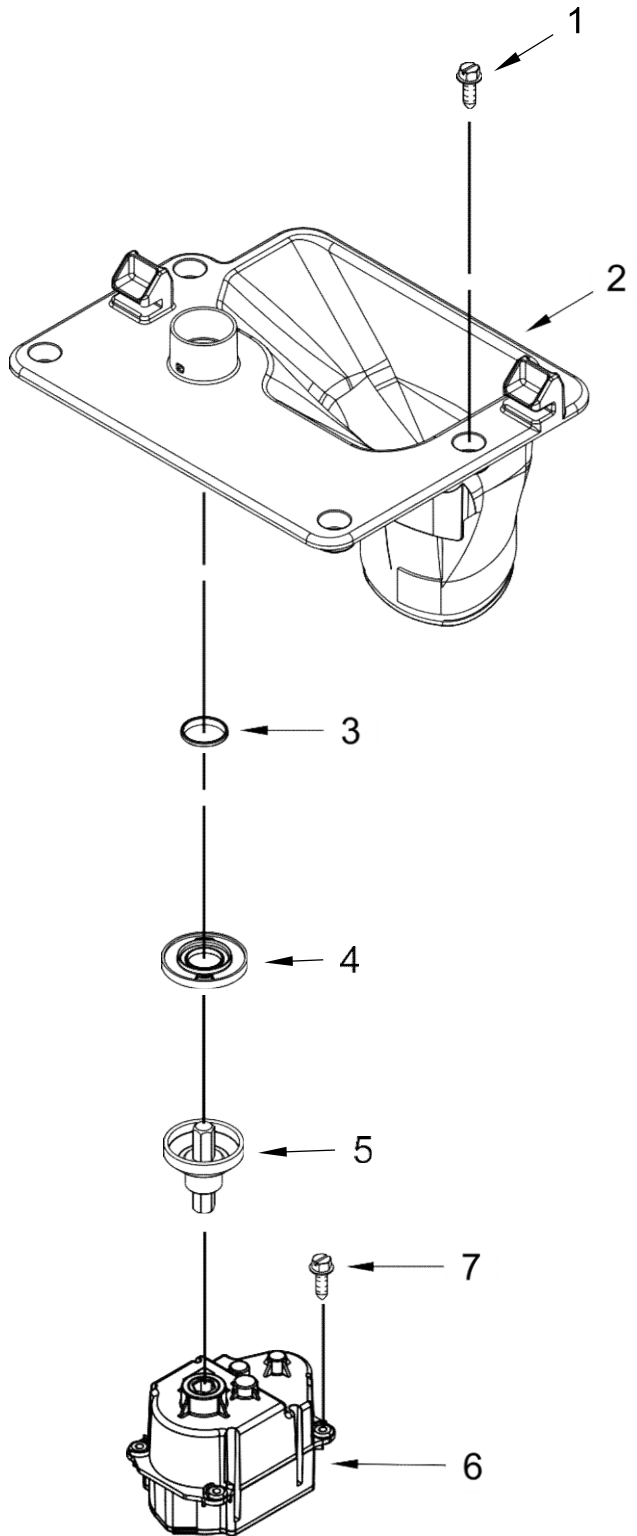

REFRIGERADOR 7MF2976AEM02