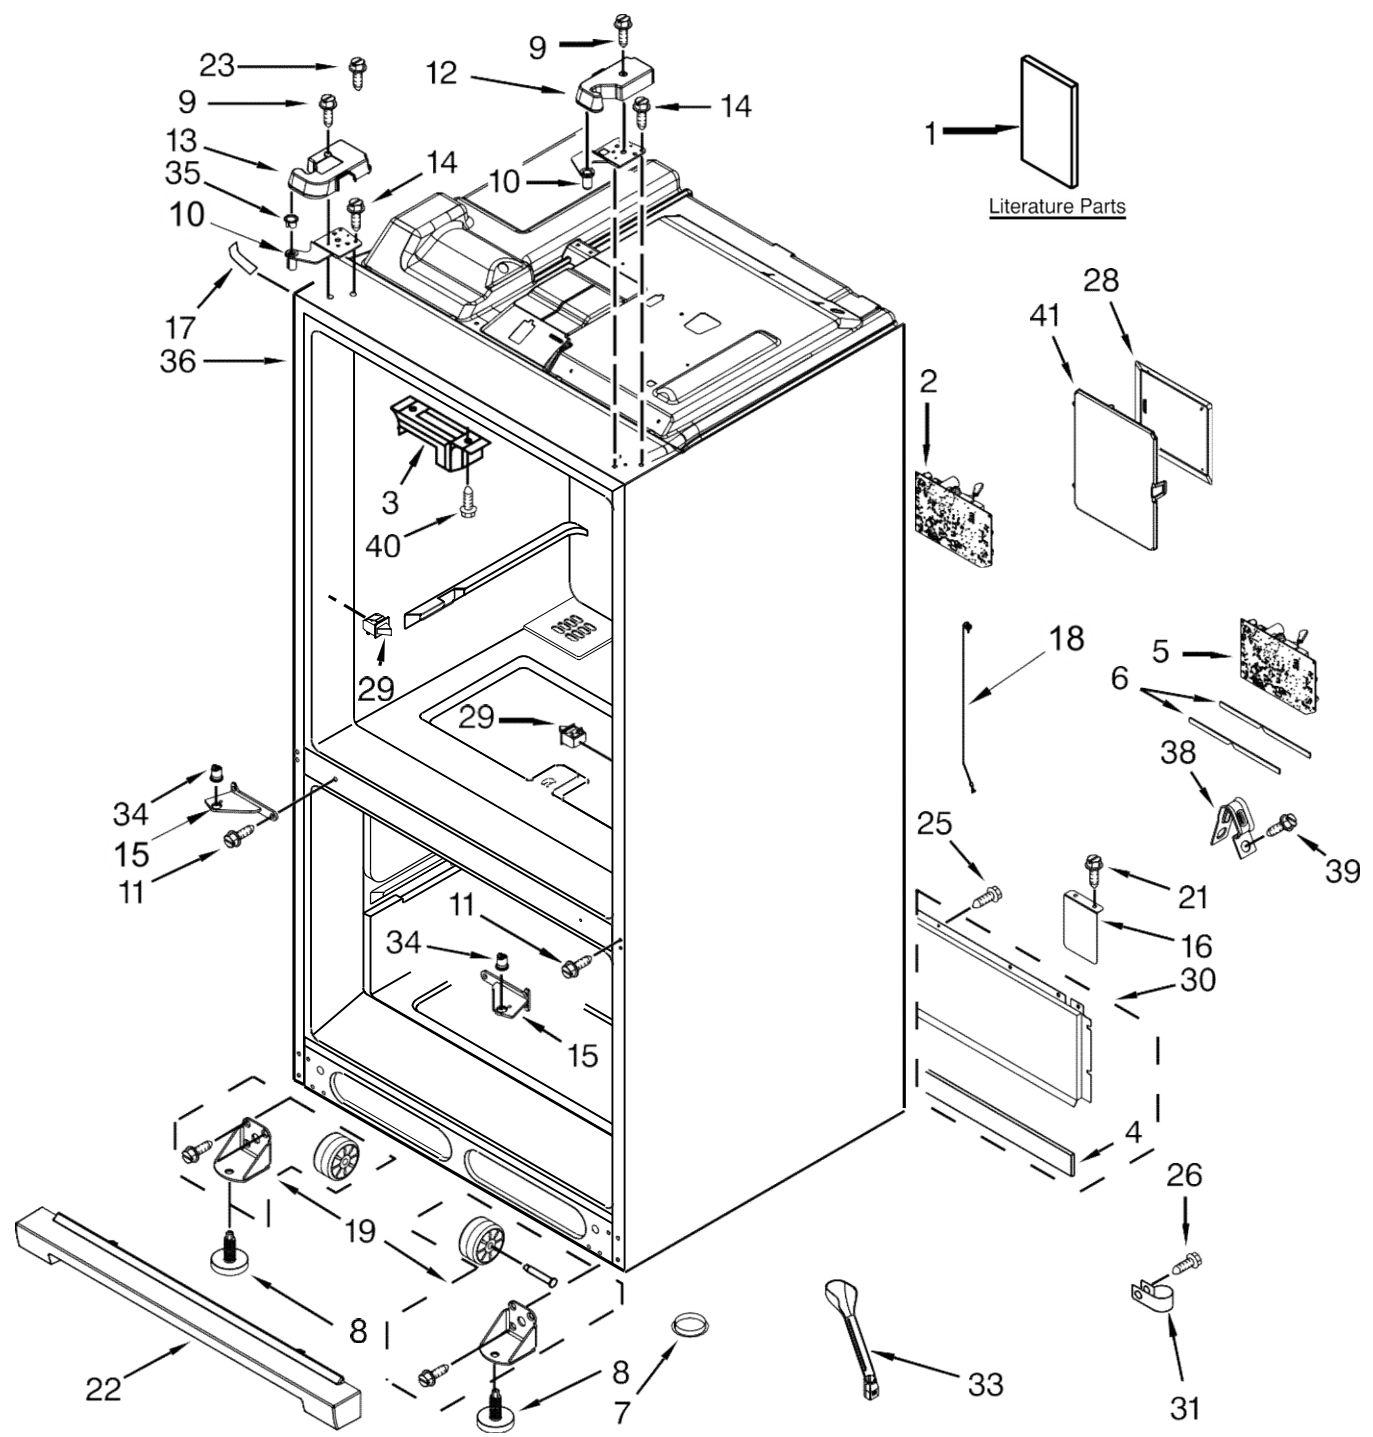

REFRIGERADOR 7MF2976AEM02

REFRIGERADOR 7MF2976AEM02

<u>Illus.</u> <u>No.</u>	<u>Part No.</u>	<u>Description</u>
1		Literature Parts
	W10568021	Tech Sheet
	W10442531	Owners Manual
2	W10453401	Supply, Power
3	W10344432	Block, Pivot
4	W10505487	Gasket
5	W10589837	Board, Control
6	W10415341	Gasket, HV Box
7	A3076901	Plug, Button
8	W10141622	Brake, Roller
9	12992602	Screw
10		Hinge, Top
	W10248409	Right Hand
	W10248410	Left Hand
11	W10403212	Screw (Grey)
12		Cover, Right Hinge
	W10407158	Grey
13		Cover, Left HingeW10471618
		Grey

<u>Illus.</u> <u>No.</u>	<u>Part No.</u>	<u>Description</u>
14	W10308751	Screw (Black)
15		Hinge, Center
		Right Hand
	W10248703	Grey
		Left Hand
	W10248706	Grey
16	W10336736	Cover, Roller
17		Cover, Corner
	12587703AP	Grey
18	W10558243	Tube, Water
19		Assembly, Roller
	W10515762	Right Hand
	W10515763	Left Hand
21	12990701	Screw
22		Grille, Toe
	W10637671	Grey
23	12992601	Screw
25	W10141645	Screw
26	12990511	Screw
28	W10485658	Cover, Control Box

REFRIGERADOR 7MF2976AEM02

REFRIGERADOR 7MF2976AEM02

<u>Illus.</u> <u>No.</u>	<u>Part No.</u>	<u>Description</u>
1		Liner (Not A Serviceable Part)
2	A3189392	Gasket, Foam
3	W10637153	Assembly, LED Light Module
4	W10513424	Cover, Evaporator
5	12990511	Screw
6	12956601	Clip, Fan Motor
7	C3680310V	Switch, Light