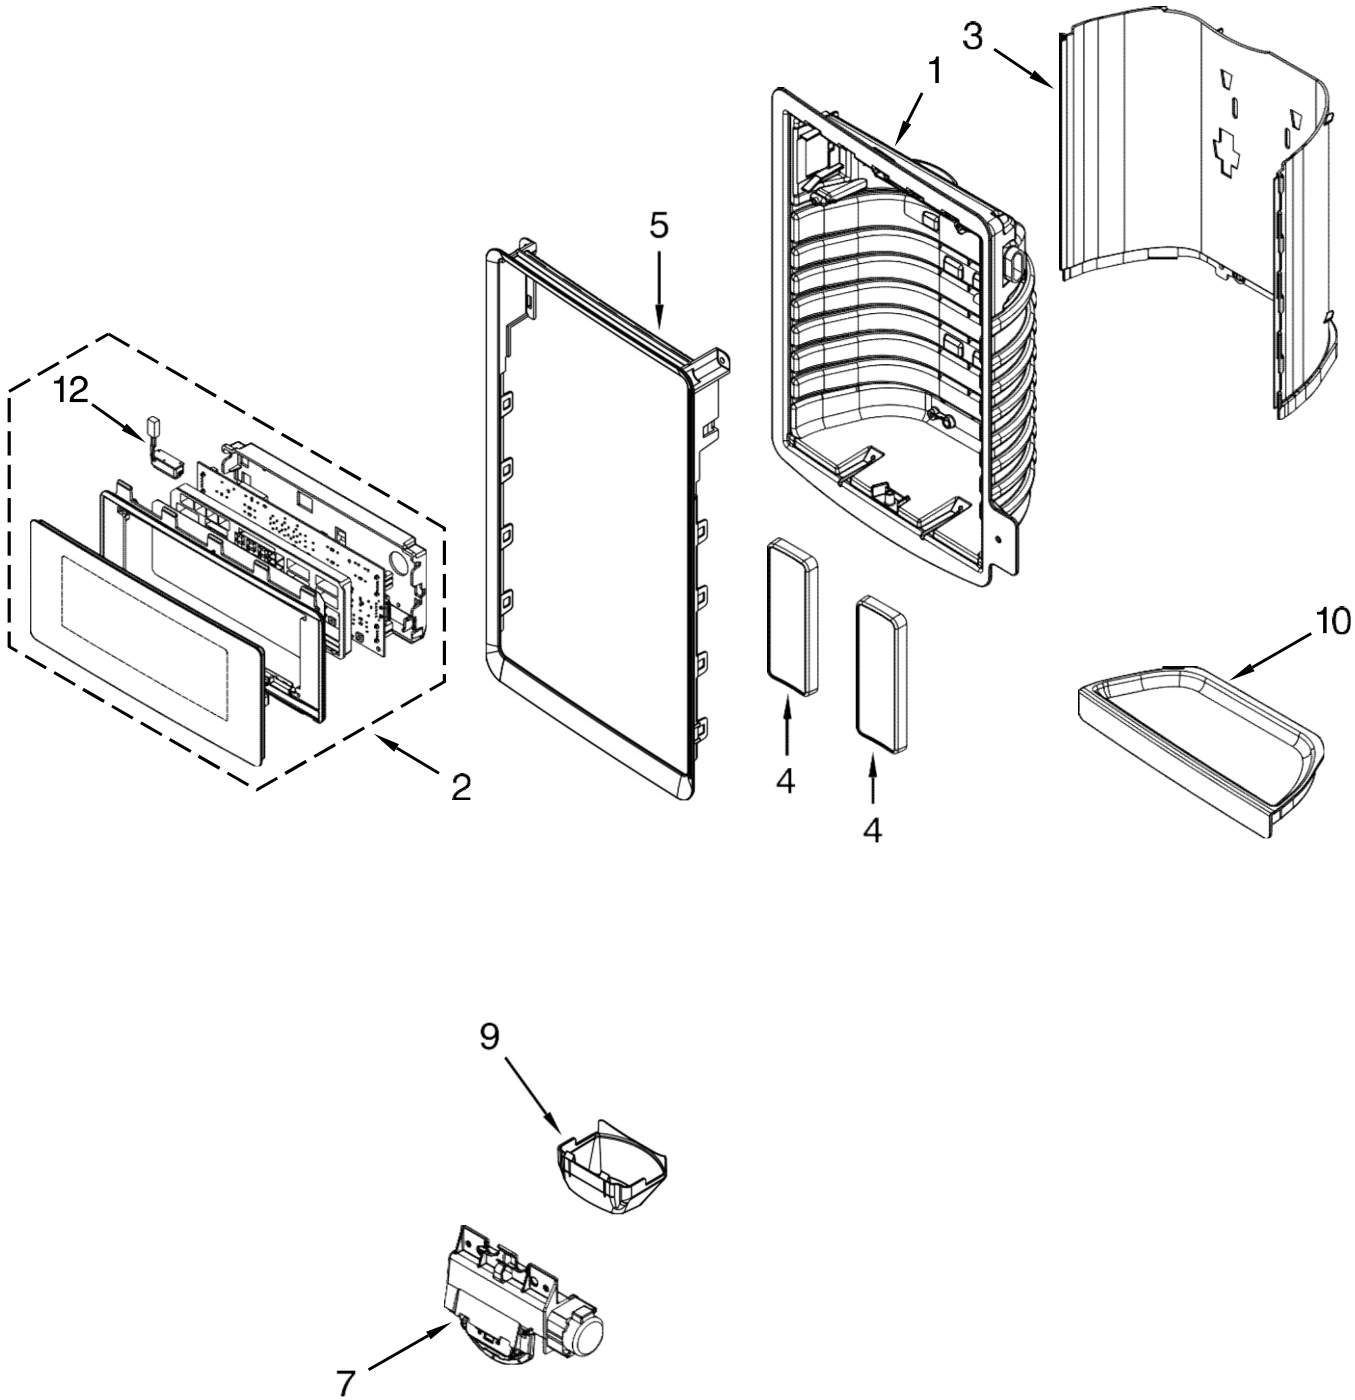

REFRIGERADOR 7MF2976AEM02

<u>Illus.</u> <u>No.</u>	<u>Part No.</u>	<u>Description</u>
1		Housing, Dispenser (Not Serviced)
2		Assembly, User Interface
	W10590856	Stainless
3		Wall, Dispenser False
	W10520869	Grey

<u>Illus.</u> <u>No.</u>	<u>Part No.</u>	<u>Description</u>
4		Assembly, Pad
	W10436678	Stainless
5		Ring, Trim
	W10587910	Stainless
7	W10577864	Assembly, Seperator
9	W10435760	Guide, Ice

<u>Illus.</u> <u>No.</u>	<u>Part No.</u>	<u>Description</u>
10		Tray, Drip
	W10410105	Grey
12	W10470750	LED Assembly