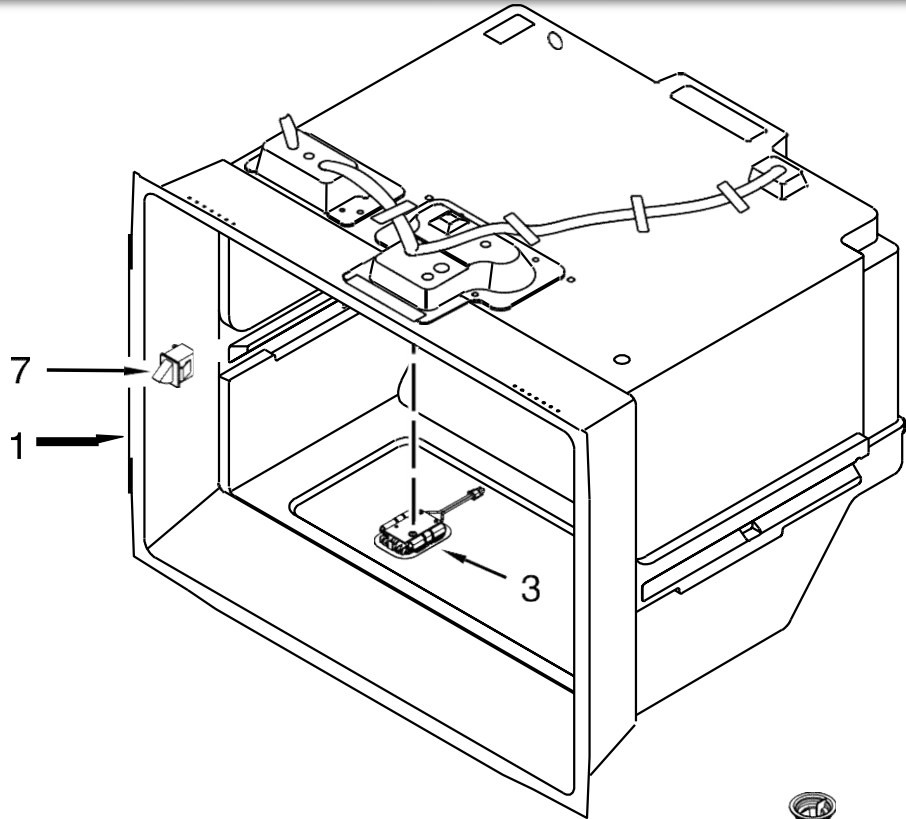

REFRIGERADOR 7MF2976AEM02