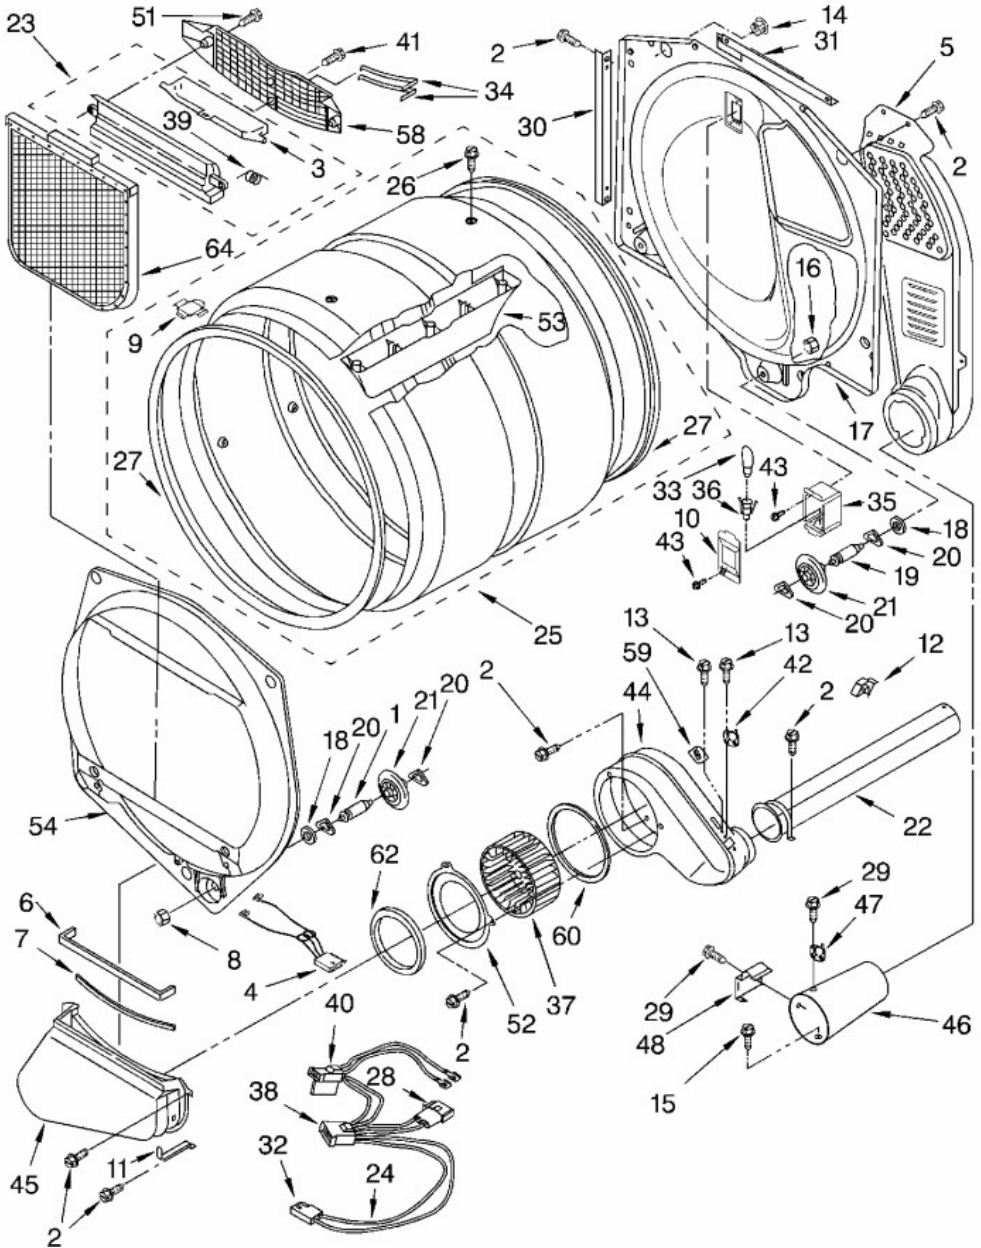

Distribuidor Autorizado

SurteRápido.com

Venta de Refacciones
Electrodomesticas

Secadora Whirlpool 7MGW9200MW0