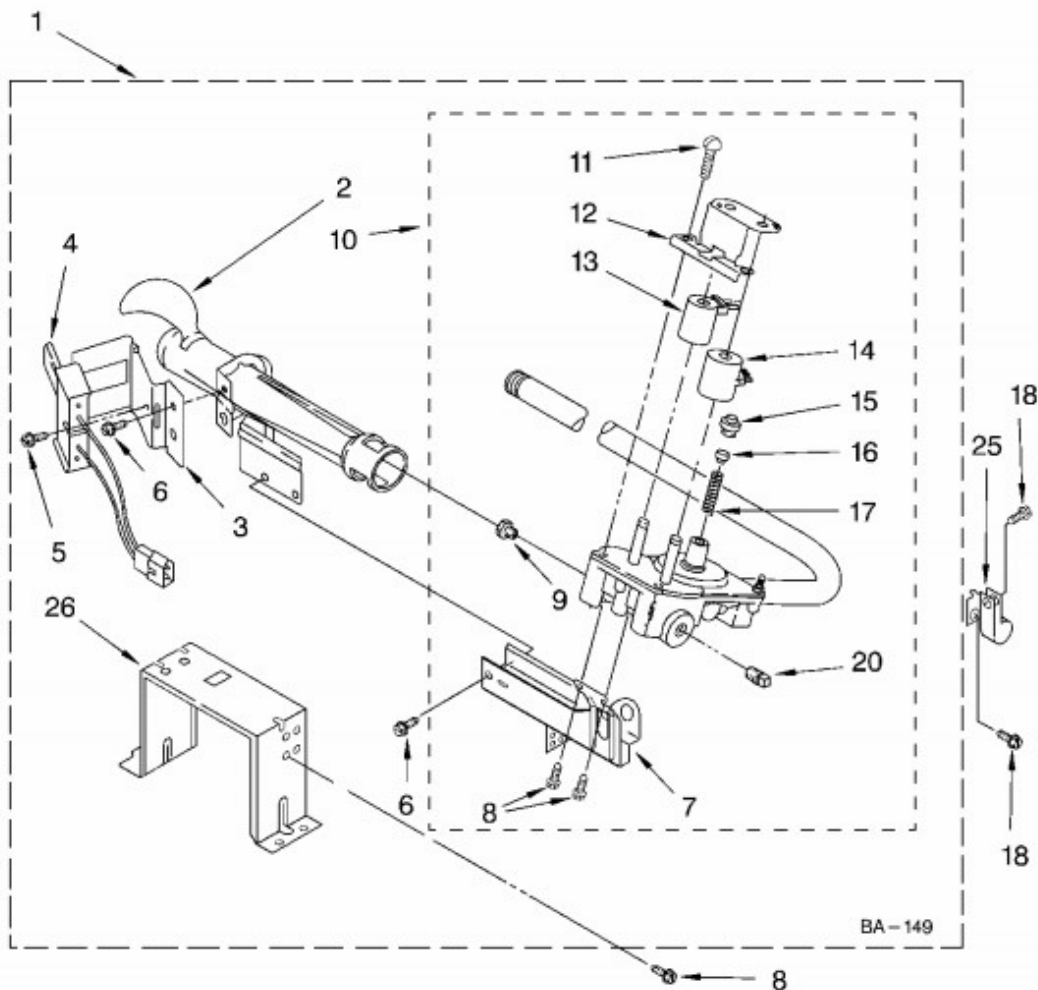

Secadora Whirlpool 7MGW9200MW0

No. Ilus.	DESCRIPCIÓN	No. de Parte
1	Burner Assembly 60 Hz.	8318276
2	Tube, Burner	693140
3	Bracket, Ignitor	694298
4	Ignitor	279311
5	Screw & Washer (8-32 x 7/8)	3393909
6	Screw, 10-16 x 1/2	681414
7	Base, Burner	3389871
8	Screw, 8-18 x 3/8	90767
9	Orifice, Burner (Type 1)	234826
	Orifice, Burner (Type 4 (Butane))	229742
	Orifice, Burner (Type 4 (Propane))	234868
10	Valve, Gas 60 Hz. (Complete)	8318281
11	Screw, 8-32 x 1/2 (2)	694421
12	Bracket, Coil	694538
13	Coil, 60 Hz. (2 Terminal) (Main)	694540
14	Coil, 60 Hz. (Split) (3 Terminal)	694539
15	Leak, Limiter	694424
16	Screw, Regulator Adjustment	694423
17	Spring, Regulator	694422
18	Screw, 8-18 x 1/2	488729
20	Plug, Pipe	239822
25	Clamp, Pipe	3387561
26	Bracket, Support	3389889
	Following Parts Not Illustrated	
	Conversion Kit (Type (1) to Type	49572