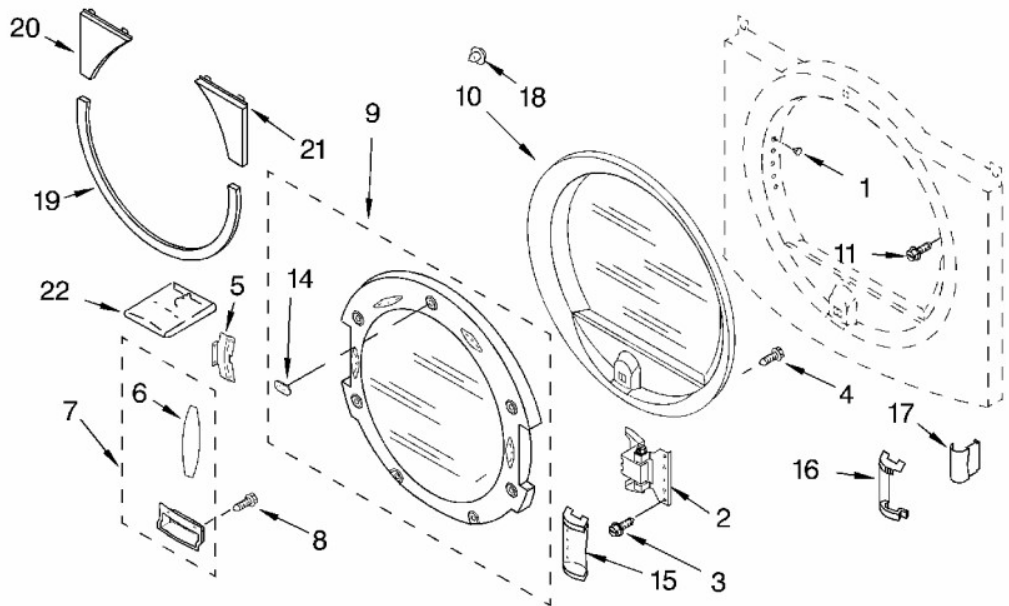

No. Ilus.	DESCRIPCIÓN	No. de Parte
1	Burner Assembly 60 Hz.	8318276
2	Tube, Burner	693140
3	Bracket, Ignitor	694298
4	Ignitor	279311
5	Screw & Washer (8-32 x 7/8)	3393909
6	Screw, 10-16 x 1/2	681414
7	Base, Burner	3389871
8	Screw, 8-18 x 3/8	90767
9	Orifice, Burner (Type 1)	234826
	Orifice, Burner (Type 4 (Butane))	229742
	Orifice, Burner (Type 4 (Propane))	234868
10	Valve, Gas 60 Hz. (Complete)	8318281
11	Screw, 8-32 x 1/2 (2)	694421
12	Bracket, Coil	694538
13	Coil, 60 Hz. (2 Terminal) (Main)	694540
14	Coil, 60 Hz. (Split) (3 Terminal)	694539
15	Leak, Limiter	694424
16	Screw, Regulator Adjustment	694423
17	Spring, Regulator	694422
18	Screw, 8-18 x 1/2	488729
20	Plug, Pipe	239822
25	Clamp, Pipe	3387561
26	Bracket, Support	3389889
	Following Parts Not Illustrated	
	Conversion Kit (Type (1) to Type	49572

Secadora Whirlpool 7MGW9200MW0