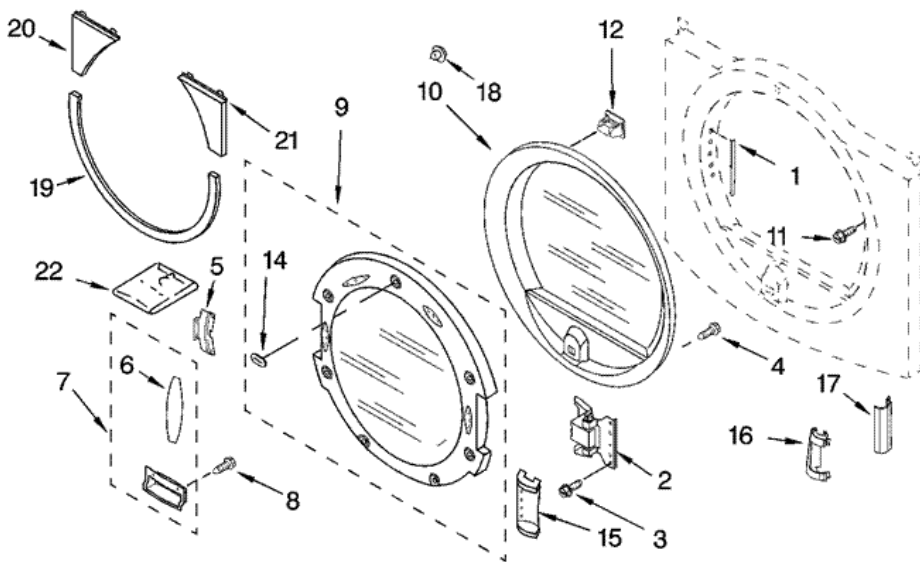

Distribuidor Autorizado

SurteRápido.com

Venta de Refacciones
Electrodomesticas

7MGGW9200MW1 PUERTA