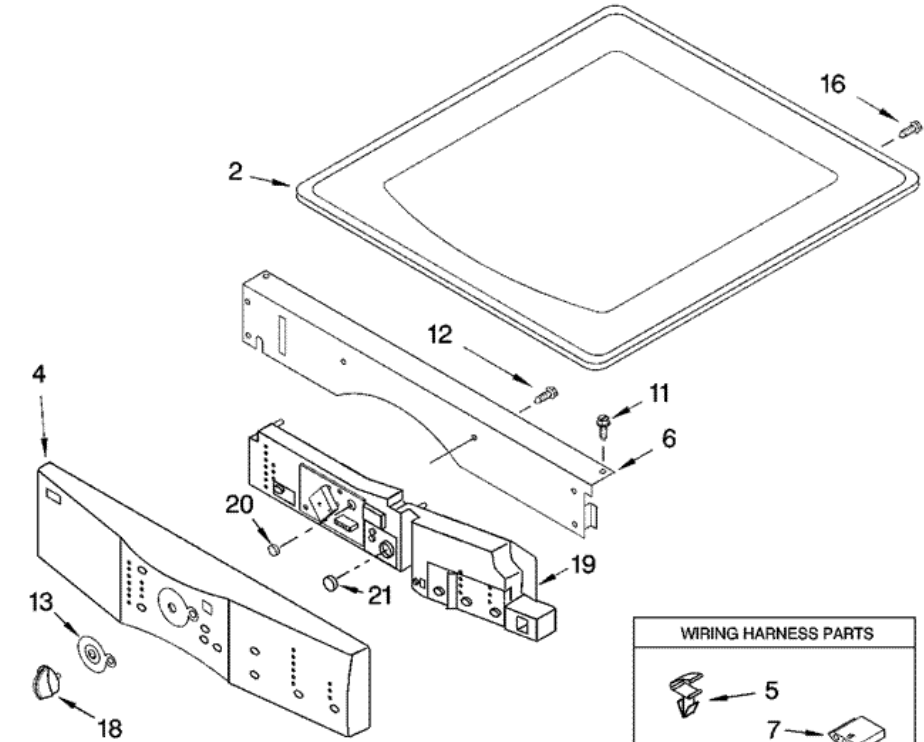

## 7MGGW9200MW1 TABLERO

2	8519251	TOP (S/P)
3	8299950	HARNESS, MAIN (S/P)
4	8530587	PANEL, CONSOLE (S/P)
5	3394427	CLIP, HARNESS (S/P)
6	8519271	BRACKET, CONSOLE (S/P)
7	353424	CONNECTOR, SENSOR (S/P)
8	94614	TERMINAL (S/P)
9	3936144	PLUG, TERMINAL (S/P)
10	596797	TERMINAL (S/P)
11	3390647	SCREW, 8-18 X 1/2 (S/P)
12	488886	SCREW, 8-18 X 1/2 (S/P)
13	8519406	BEZEL, CYCLE (S/P)
14	3936150	CONNECTOR, 7-CIRCUIT (S/P)
15	3395683	CONNECTOR, (MOTOR) (S/P)
16	8281225	SCREW, 8-18 X 1/2 (S/P)
17	2203186	CONNECTOR, 5-CIRCUIT (S/P)
18	8181859	KNOB, ASSEMBLY
19	8530589	USER INTERFACE (S/P)
20	8530591	BUTTON, START (S/P)
21	8530592	BUTTON, PAUSE/CANCEL (S/P)