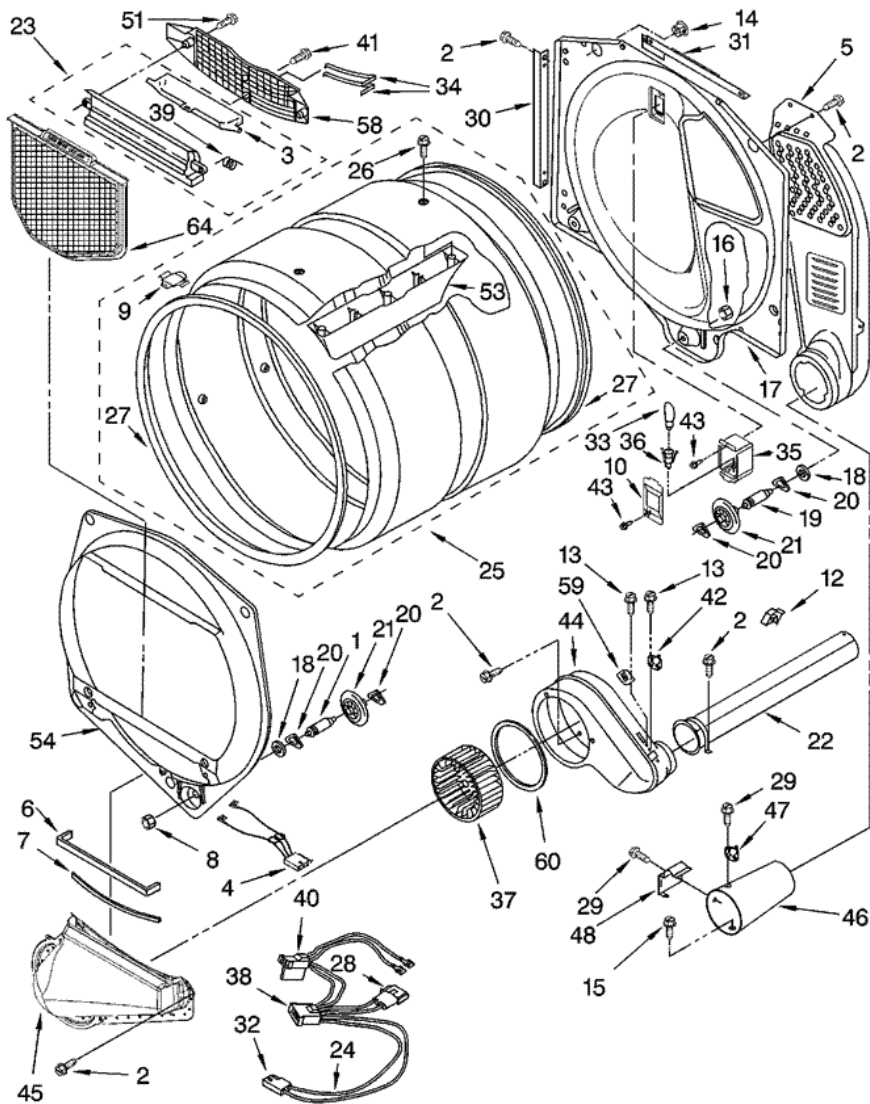

33	3401402	CORD, POWER (S/P)
34	49026	4" - 90 ELBOW (S/P)
36	3395532	EXHAUST PIPE & BRACKET (S/P)
37	3395534	EXHAUST PIPE (SHORT) (S/P)
38	8563749	EXHAUST PIPE (LONG) (S/P)
39	3388674	IDLER BRACKET (S/P)
41	8283288	SWITCH, DOOR (S/P)
42	98129	SCREW, 6-20 X 1 1/16 (S/P)
43	3390647	SCREW, 8-18 X 1/2 (S/P)
44	3387242	SEAL, FRONT PANEL
45	3393008	SCREW, 10-16 X 1/2 (S/P)
46	8519459	CLIP, TOE PANEL (S/P)
50	8519207	BASE, CABINET (S/P)
51	280096	FRONT PANEL (S/P)
52	279570	STRIKE, DOOR (2)
55	8299929	HARNESS, DIGITAL INTERFACE (S/P)
56	8519273	BRACKET, CONTROL (S/P)
57	8546219	CONTROL BOARD
59	3400826	SCREW, 8-18 X 3/4 (S/P)
61	8519233	TOE, PANEL (S/P)
62	280036	PANEL, REAR (S/P)
63	692400	NUT, PUSH-IN (S/P)
64	343641	SCREW, 10-16 X 1/2 (S/P)
66	279818	WHITE (S/P)

Distribuidor Autorizado

SurteRápido.com

Venta de Refacciones
Electrodomesticas

7MGGW9200MW1 TAMBOR