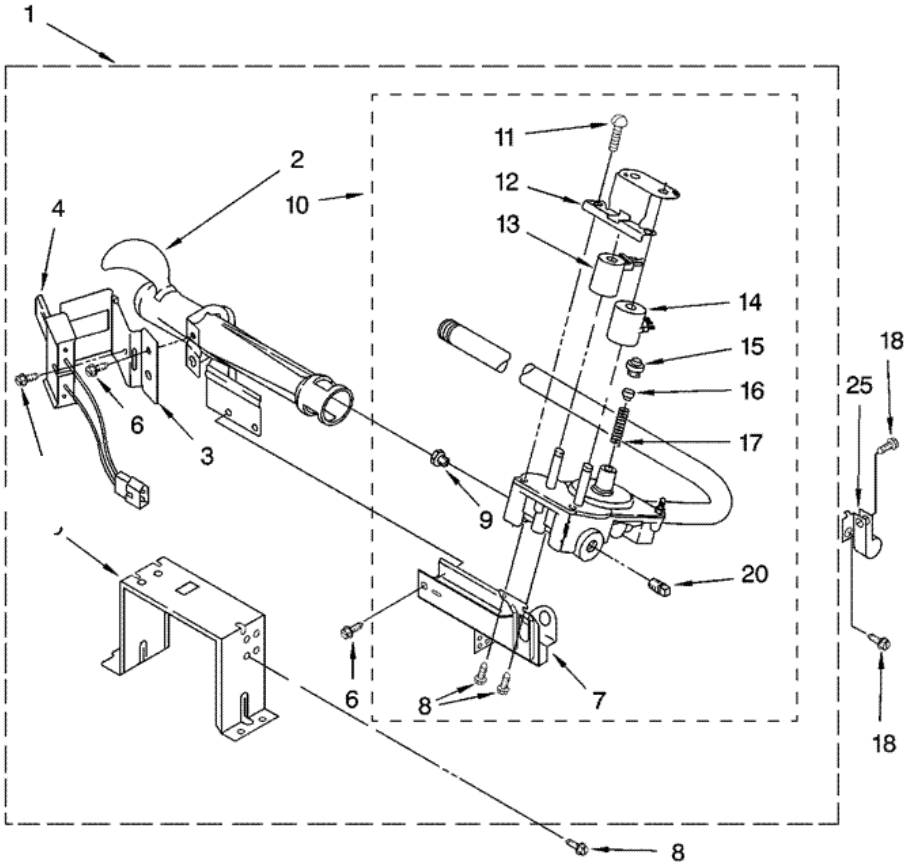

35	3977373	BRACKET, DRUM LIGHT (S/P)
36	3403634	SOCKET ASSEMBLY (S/P)
37	697772	WHEEL, BLOWER
38	3403498	CONNECTOR, 3-POSITION (S/P)
39	3394986	SPRING, LINT SCREEN DOOR (S/P)
40	3403499	CONNECTOR, 2-POSITION (S/P)
41	695240	SCREW, 8-18 X 1/2 (S/P)
42	3976615	THERMISTOR
43	487909	SCREW, 8-15 X 1/2 (S/P)
44	8544362	HOUSING, BLOWER (S/P)
45	8066168	LINT DUCT ASSEMBLY (S/P)
46	8066047	FUNNEL, BURNER (S/P)
47	3403140	THERMOSTAT, HIGH-LIMIT 205 F (96 C)
48	338906	SENSOR, RADIANT
51	3387230	SCREW, 10-16 X 1 (S/P)
53	697693	BAFFLE, DRUM (S/P)
54	8519245	BULKHEAD, FRONT (S/P)
58	8299979	GRILL, OUTLET (S/P)
59	3392519	THERMAL FUSE
60	697770	SEAL, COVER PLATE (S/P)
64	8066170	LINT, SCREEN (S/P)

7MGGW9200MW1 QUEMADOR