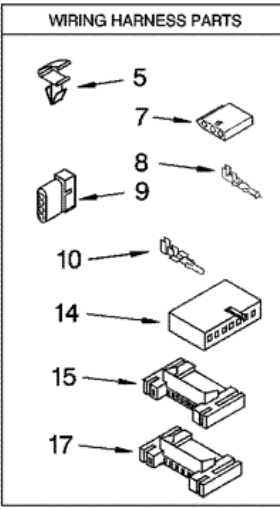

## 7MGGW9200MW1 TABLERO

2	8519251	TOP (S/P)
3	8299950	HARNESS, MAIN (S/P)
4	8530587	PANEL, CONSOLE (S/P)
5	3394427	CLIP, HARNESS (S/P)
6	8519271	BRACKET, CONSOLE (S/P)
7	353424	CONNECTOR, SENSOR (S/P)
8	94614	TERMINAL (S/P)
9	3936144	PLUG, TERMINAL (S/P)
10	596797	TERMINAL (S/P)
11	3390647	SCREW, 8-18 X 1/2 (S/P)
12	488886	SCREW, 8-18 X 1/2 (S/P)
13	8519406	BEZEL, CYCLE (S/P)
14	3936150	CONNECTOR, 7-CIRCUIT (S/P)
15	3395683	CONNECTOR, (MOTOR) (S/P)
16	8281225	SCREW, 8-18 X 1/2 (S/P)
17	2203186	CONNECTOR, 5-CIRCUIT (S/P)
18	8181859	KNOB, ASSEMBLY
19	8530589	USER INTERFACE (S/P)
20	8530591	BUTTON, START (S/P)
21	8530592	BUTTON, PAUSE/CANCEL (S/P)