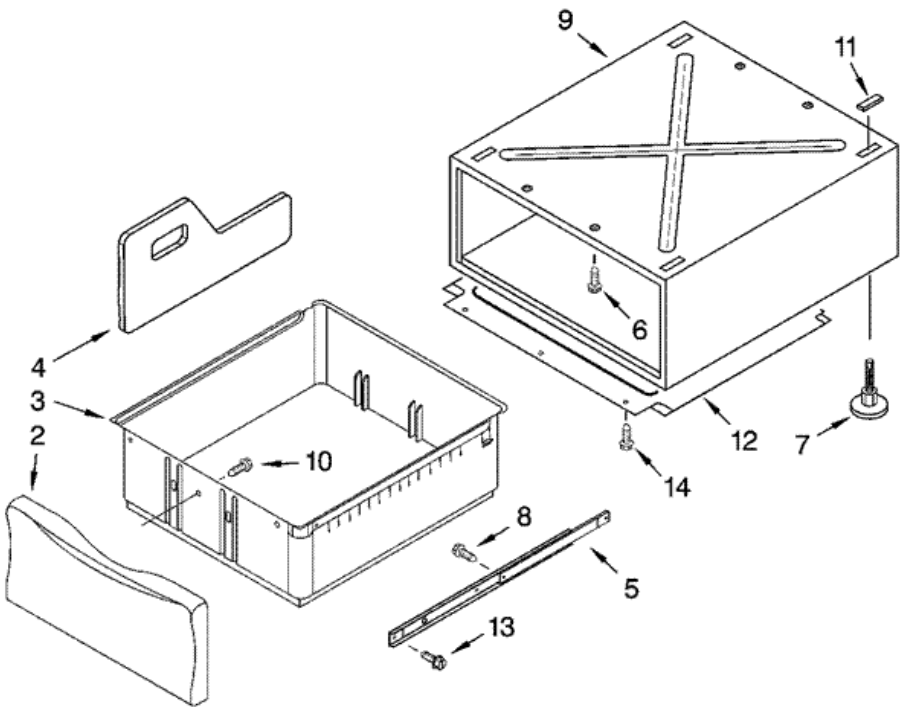

7MGGW9200MW1 GABINETE