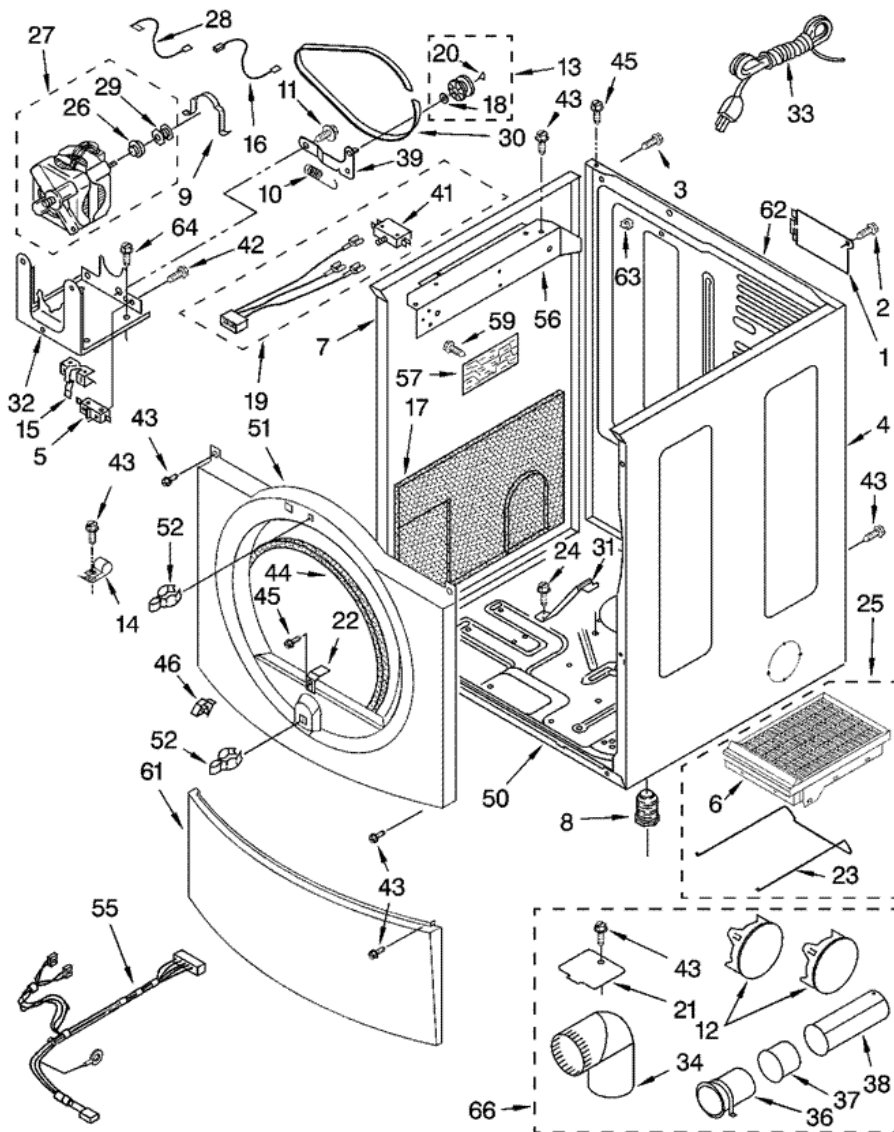

Distribuidor Autorizado

SurteRápido.com

Venta de Refacciones
Electrodomesticas

7MGGW9200MW1 GABINETE