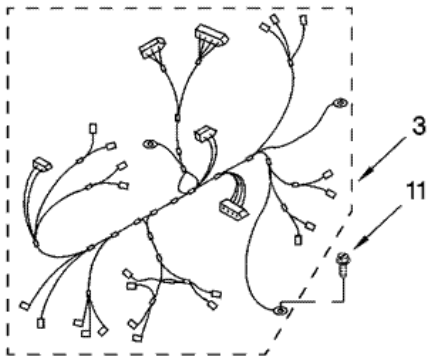

## 7MGGW9200MW1 TABLERO

2	8519251	TOP (S/P)
3	8299950	HARNESS, MAIN (S/P)
4	8530587	PANEL, CONSOLE (S/P)
5	3394427	CLIP, HARNESS (S/P)
6	8519271	BRACKET, CONSOLE (S/P)
7	353424	CONNECTOR, SENSOR (S/P)
8	94614	TERMINAL (S/P)
9	3936144	PLUG, TERMINAL (S/P)
10	596797	TERMINAL (S/P)
11	3390647	SCREW, 8-18 X 1/2 (S/P)
12	488886	SCREW, 8-18 X 1/2 (S/P)
13	8519406	BEZEL, CYCLE (S/P)
14	3936150	CONNECTOR, 7-CIRCUIT (S/P)
15	3395683	CONNECTOR, (MOTOR) (S/P)
16	8281225	SCREW, 8-18 X 1/2 (S/P)
17	2203186	CONNECTOR, 5-CIRCUIT (S/P)
18	8181859	KNOB, ASSEMBLY
19	8530589	USER INTERFACE (S/P)
20	8530591	BUTTON, START (S/P)
21	8530592	BUTTON, PAUSE/CANCEL (S/P)