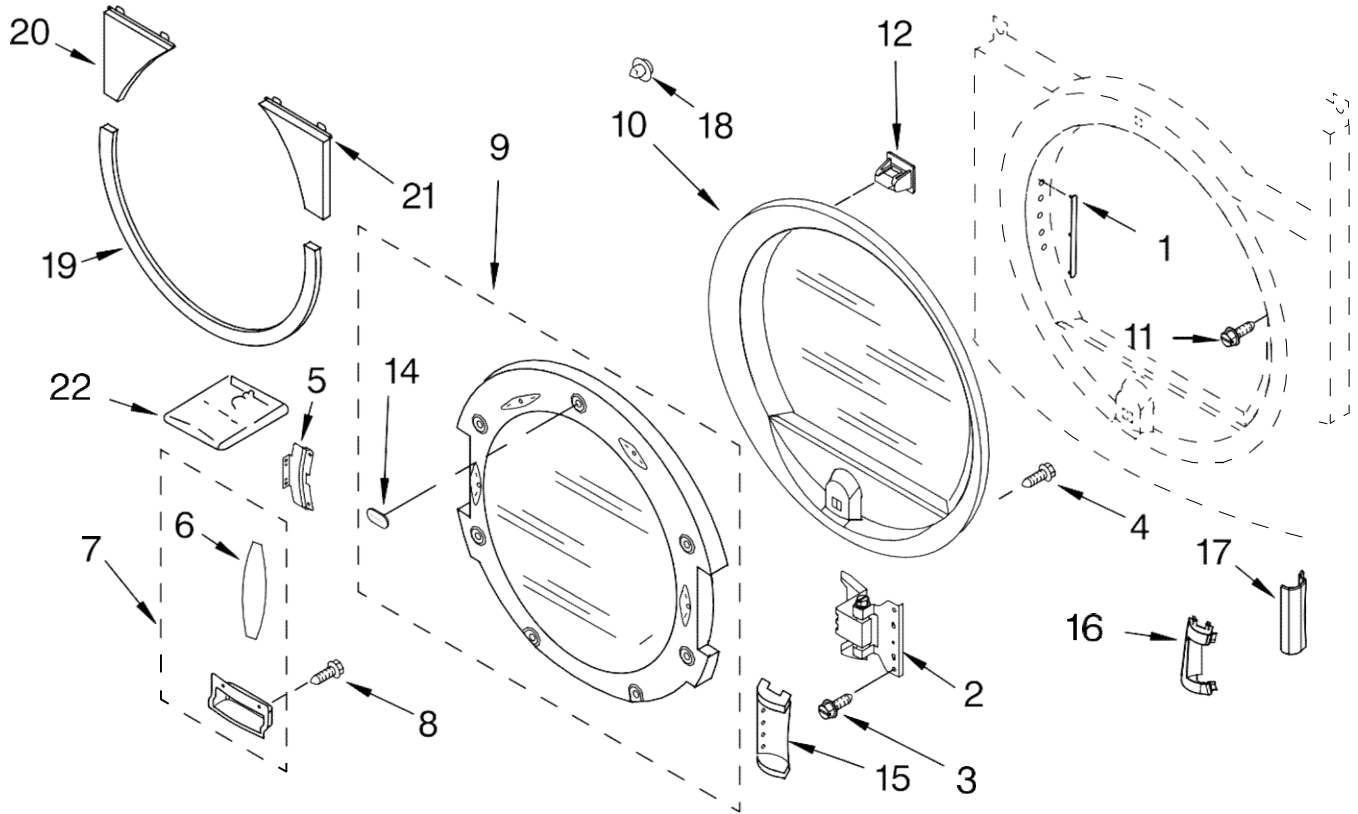

Illus. No.	Part No.	DESCRIPTION
1	8066209	Plug, Strip
2	8559709	Door Hinge Assembly
3	8534015	Screw, 10-32 x 3/8
4	9742177	Screw, 8-18 x 5/8
5	8529539	Bracket, Handle
6	8529930	Pad, Door Handle
7	8559739	Handle, Door Assembly (LH)
	8559738	Handle, Door Assembly (RH)
8	3357011	Screw, 10-16 x 1/2
9	8572960	Door Assembly (Outer)

Illus. No.	Part No.	DESCRIPTION
10	8557501	Door Assembly (Inner) (Includes Illus. 12)
11	355515	Screw, 8-18 x 11/16
12	3389441	Door Catch Assembly
14	8529540	Badge, Assembly
15	8528289	Filler Handle (LH)
	8528287	Filler Handle (RH)

Illus. No.	Part No.	DESCRIPTION
16	8559713	Cover-Hinge, Stationary (RH)
	8559712	Cover-Hinge Stationary (LH)
17	8559722	Cover-Hinge, Rotating
18	8547091	Clip, Trim Panel
19	8558683	Trim & Clip Assembly (Lower)
20	8558687	Trim & Clip Assembly (LH)
21	8558689	Trim & Clip Assembly (RH)
22	8530070	Kit, Door Reversing