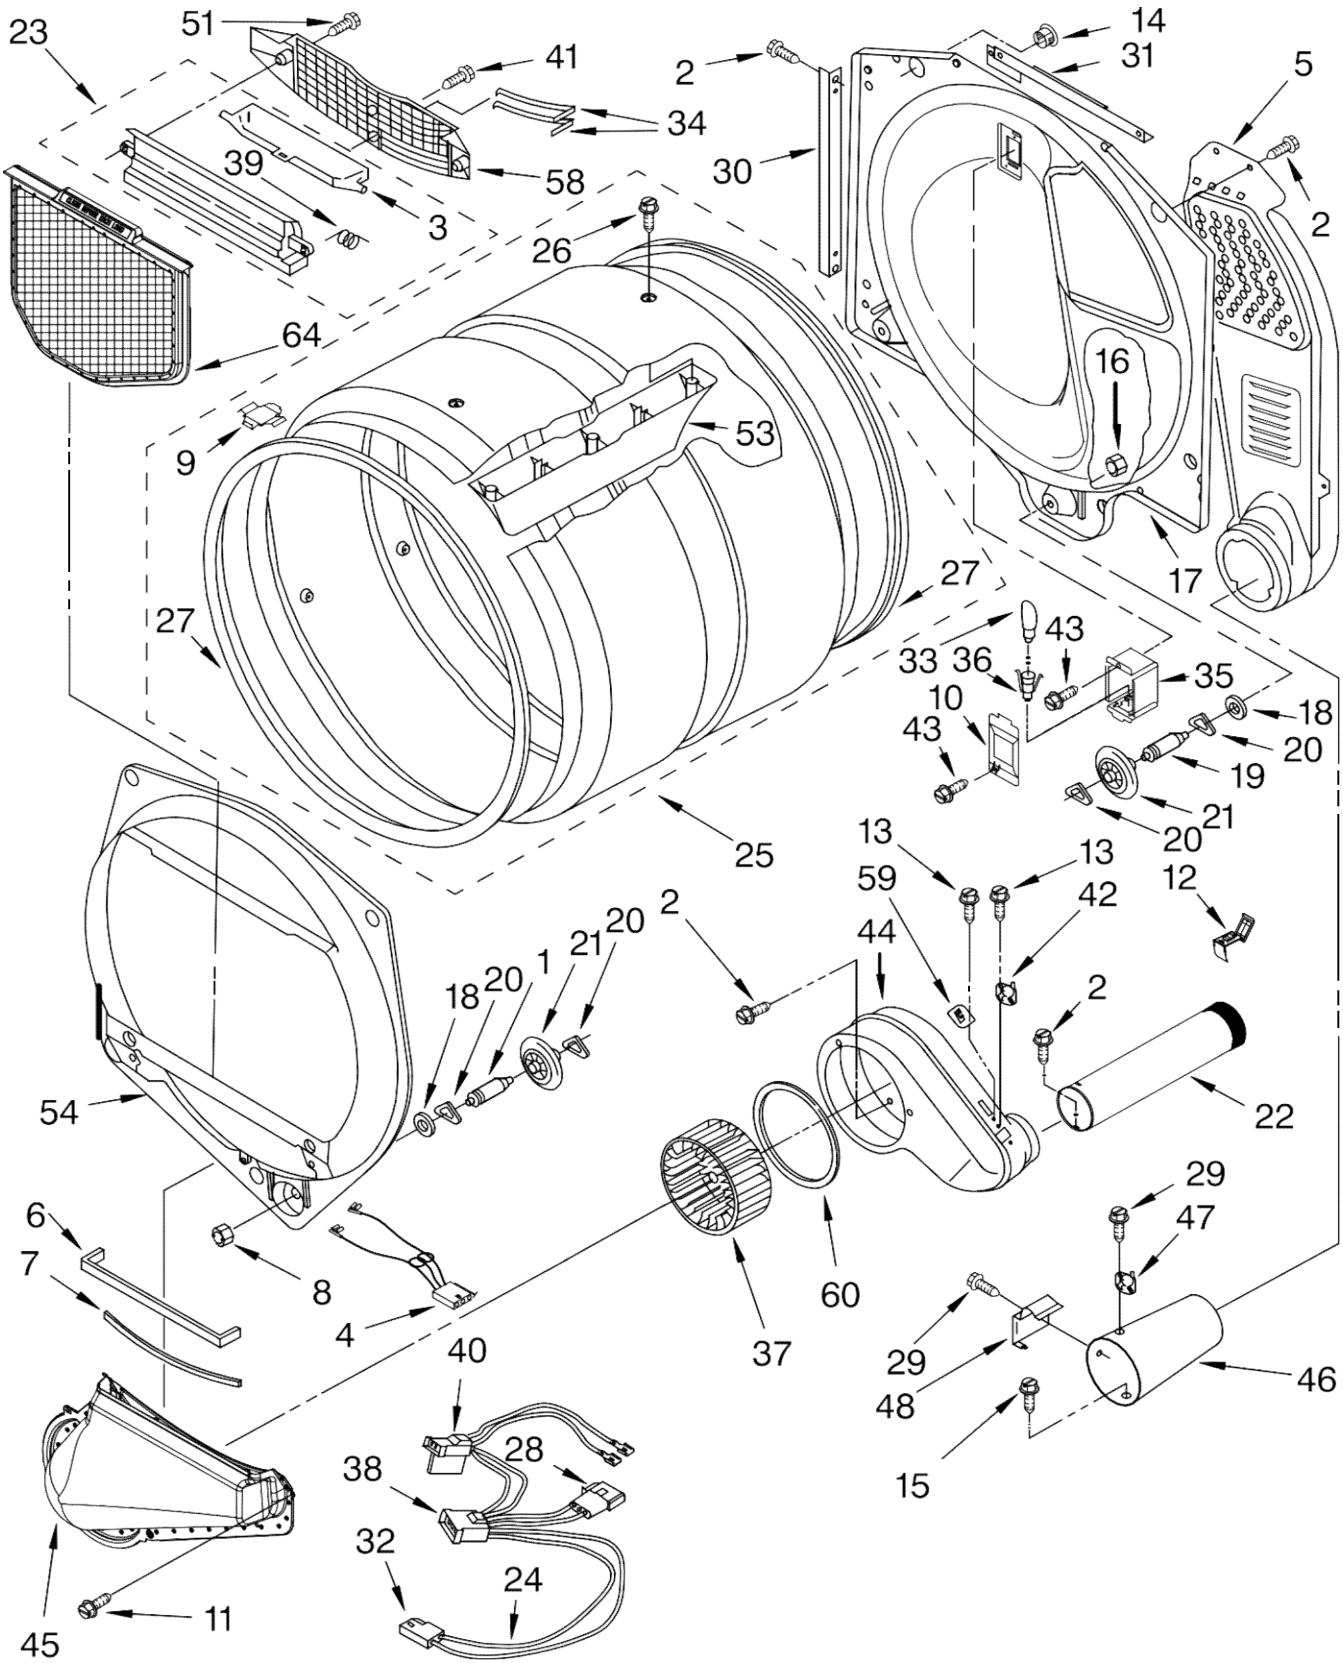

FOR ORDERING INFORMATION REFER TO PARTS PRICE LIST

Secadora Whirlpool 7MGGW9200MW3

Illus. No.	Part No.	DESCRIPTION
1	8575324	Shaft, R.H. Thread
2	3390647	Screw, 8-18 x 1/2
3	3394984	Door, Lint Screen
4	3406653	Harness, Sensor
5	3394346	Air Duct Assembly
6	697813	Seal, Outlet Housing
7	697814	Seal, Drum Front 8
	3934666	Nut, 3/8 x 16(R.H.)
9	8066086	Drum Hole Plug
10	3402841	Lens, Drum Light
11	489463	Screw, 8-18 x 1/16
12	8572105	Clip, Exhaust Pipe
13	8533971	Screw, 8-18 x 5/16
14	8529007	Plug, Rear Bulkhead
15	693995	Screw, 8-18 x 3/8
16	W10001120	Nut, 3/8-16(L.H.)