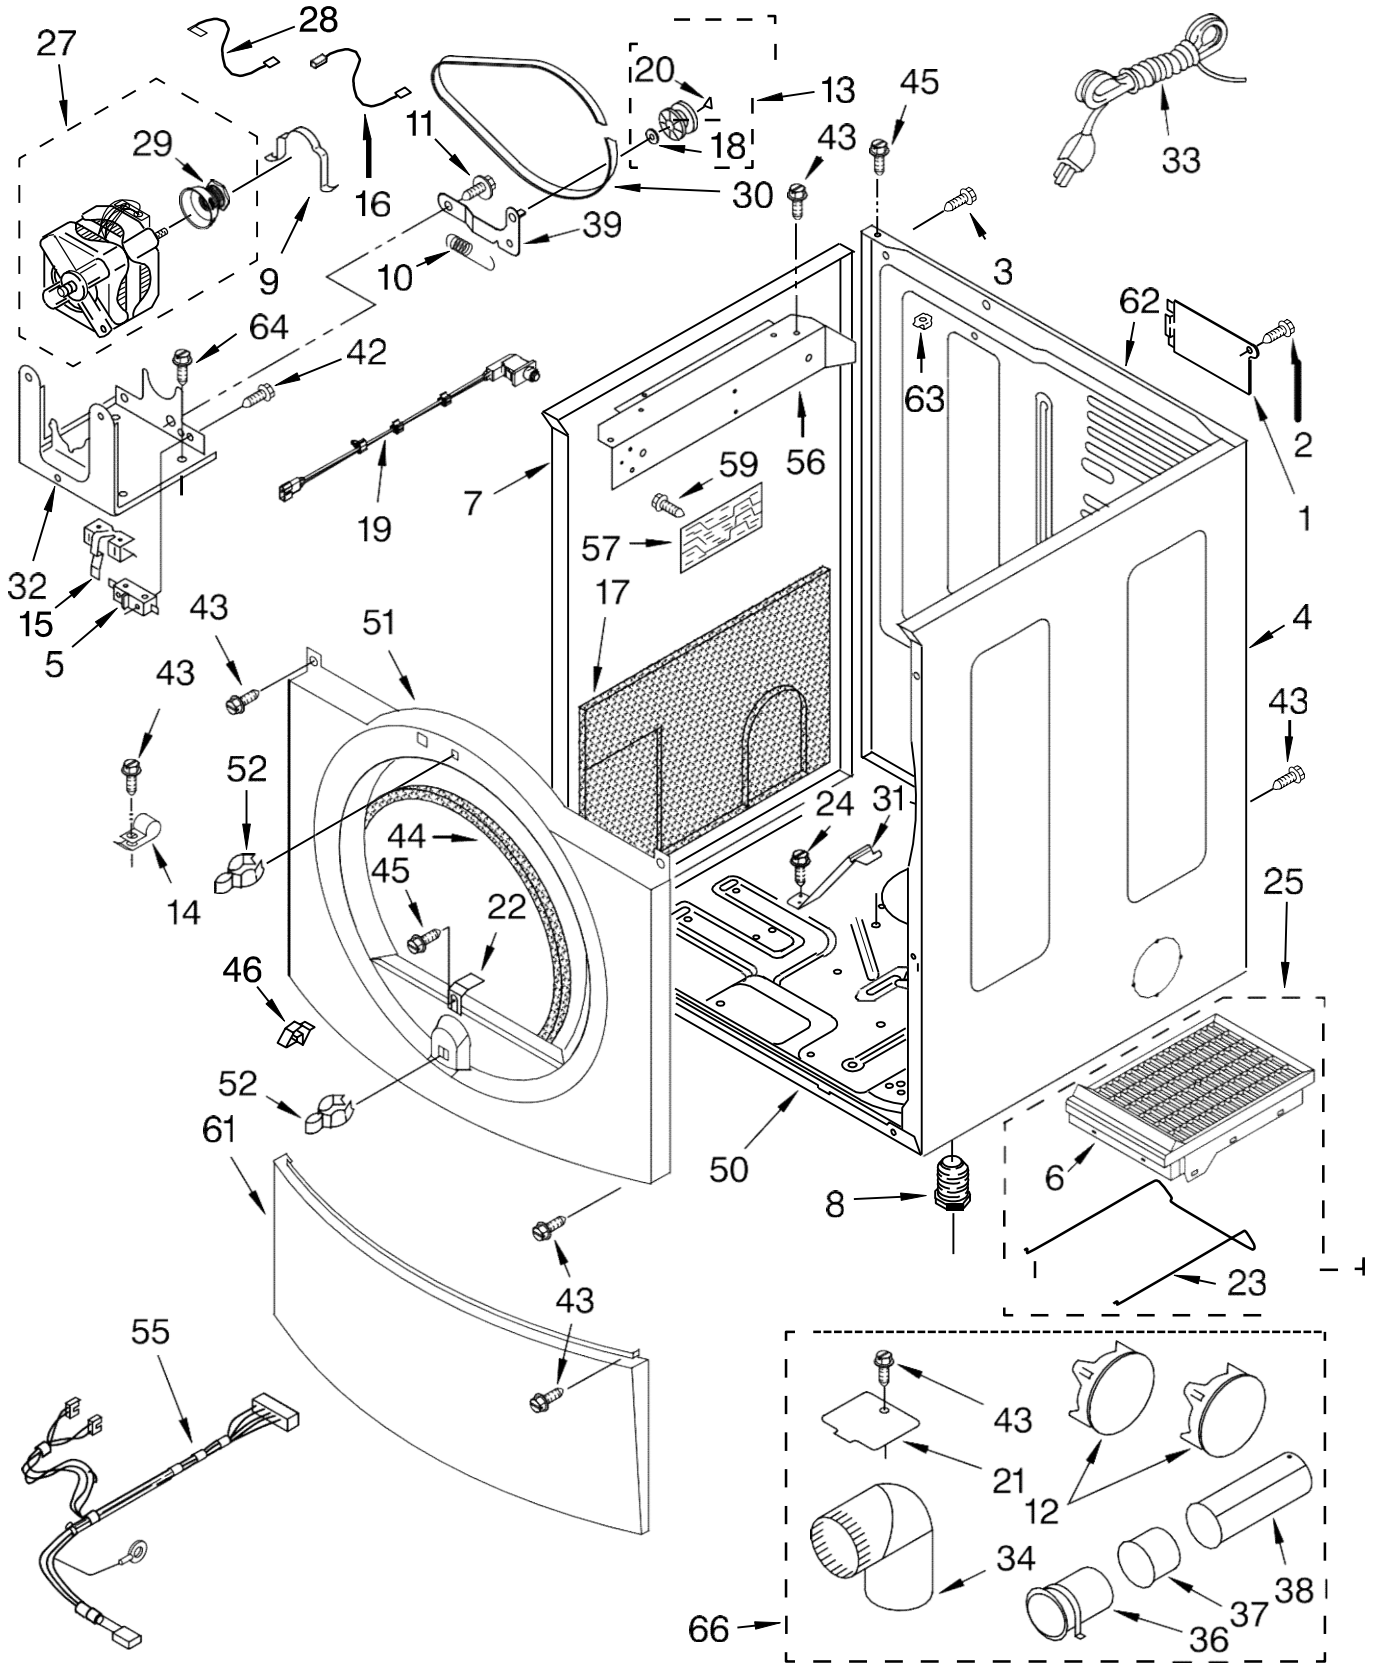

FOR ORDERING INFORMATION REFER TO PARTS PRICE LIST

Secadora Whirlpool 7MGGW9200MW3

Illus. No.	Part No.	DESCRIPTION	Illus. No.	Part No.	DESCRIPTION	Illus. No.	Part No.	DESCRIPTION
1	8317340	Cover, Terminal Block	20	690997	TriRing	45	3393008	Screw, 10-16 x 1/2
2	3390814	Screw, 8-18 x 3/8	21	8066115	Cover-Plate	46	8519459	Clip, Toe Panel
3	697776	Screw, 10-32 x 5/8 (Ground)	22	8529053	Ramp, Door	50	8519207	Base, Cabinet
4	8578450	Panel, Side (R.H.)	23	8521961	Dry Rack Support	51	8562167	Front Panel
5	3394881	Switch, Broken Belt	24	693995	Screw, 8-18 x 3/8	52	696144	Strike, Door (2)
6	8521959	Dry Rack (Top)	25	8521957	Dry Rack Assembly	55	8299929	Harness, Digital Interface
7	8578437	Panel, Side (L.H.)	27	8538263	Motor Assembly 60 HZ.	56	8519273	Bracket, Control
8	3392100	Foot, Dryer	28	3398948	Wire, Jumper (Broken Belt Switch)	57	8546219	Control Board
	279810	Foot - Optional (Extended Length Package Of 2) (Not Included)	29	8578220	Pulley 60 HZ.	59	3400826	Screw, 8-18 x 3/4
9	660658	Clamp, Motor (2)	30	3387610	Belt, Drive	61	8519233	Toe, Panel
10	3387374	Spring, Idler	31	8529757	Bracket, Burner	62	8519219	Panel, Rear
11	3389420	Retainer, Idler	32	3387118	Bracket, Motor	63	692400	Nut, Push-In
12	697750	Plug, Multivent	33	3401401	Cord, Power	64	343641	Screw, 10-16 x 1/2
13	3388672	Pulley Assembly	34	49026	4" - 90 Elbow	Optional Parts Not Included		
14	3978776	Bracket, Gas Pipe	36	8563747	Exhaust Pipe & Bracket	Dryer Exhaust Kit		
15	8066120	Lever, Snap Switch	37	8563750	Exhaust Pipe (Short)	(For Side & Bottom Venting)		
16	3394081	Wire, Belt Switch	38	8563749	Exhaust Pipe (Long)	66	279818	White
17	8564132	Sound Panel	39	3388674	Idler Bracket			
18	233520	Washer, Thrust Assembly,	42	98129	Screw, 6-20 x 1 1/16			
19	8574875	Door Switch	43	3390647	Screw, 8-18 x 1/2			
			44	3387242	Seal, Front Panel