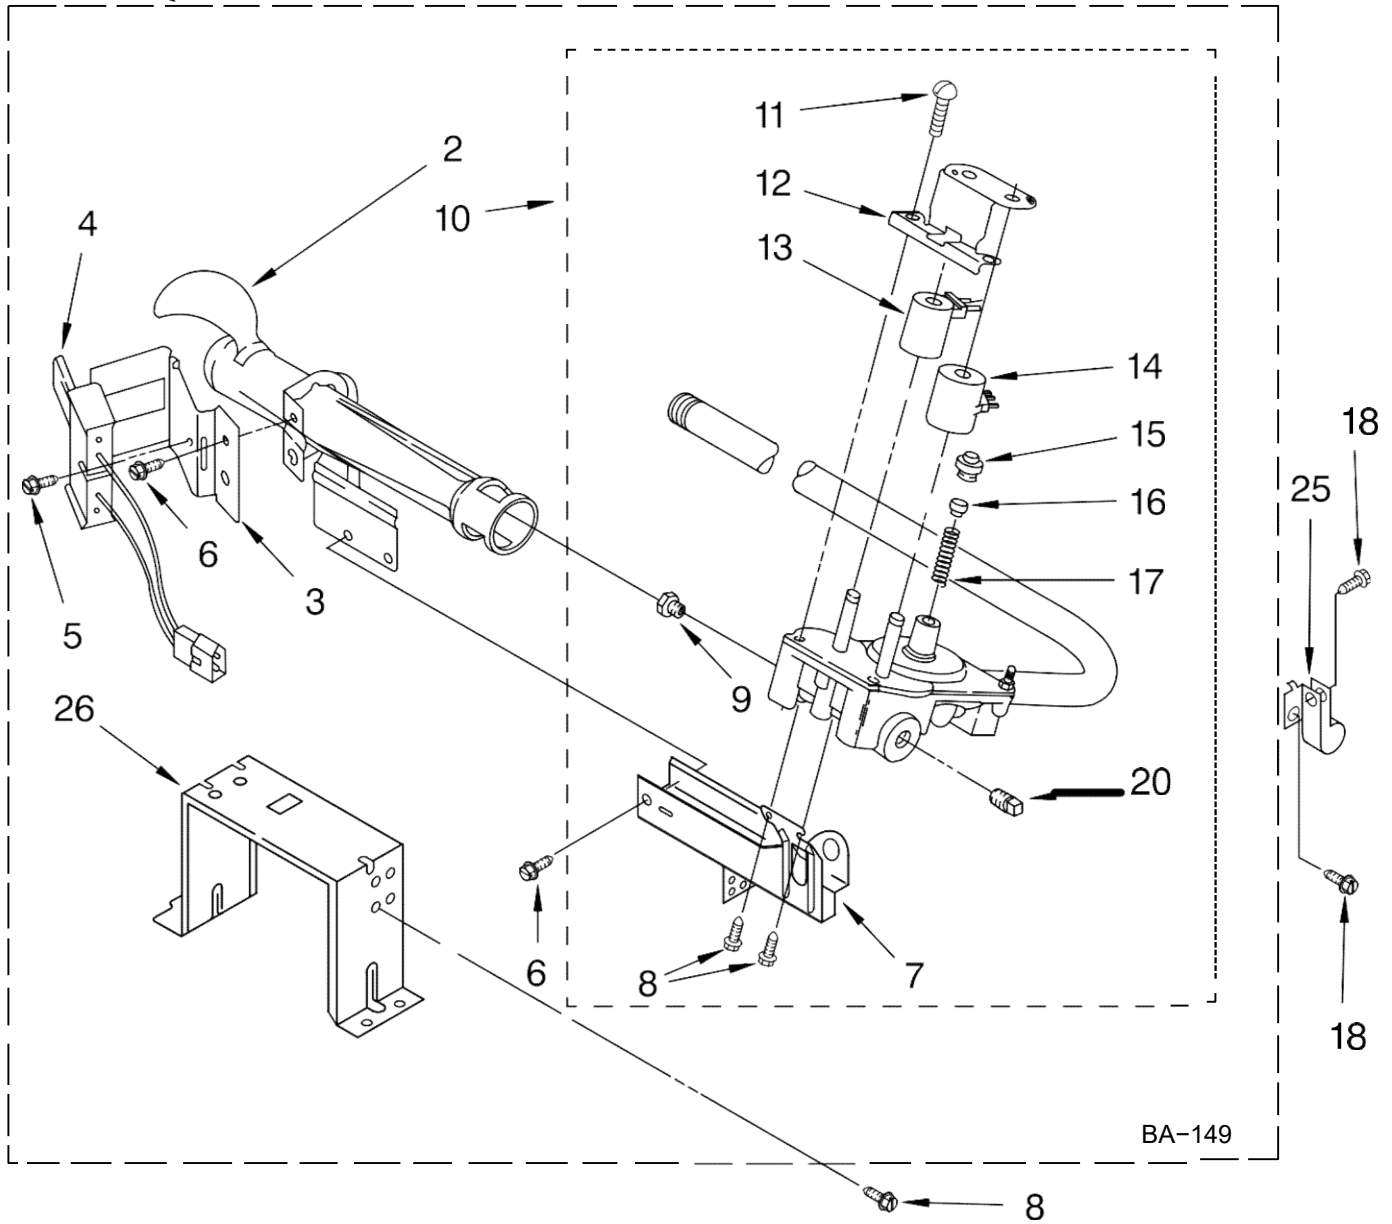

1 AND TYPE 4 LIQUEFIED PROPANE AND BUTANE GASES

FOR ORDERING INFORMATION REFER TO PARTS PRICE LIST

Secadora Whirlpool 7MGGW9200MW0

USE WITH TYPE1 – NATURAL
AND TYPE 4 LIQUEFIED PROPANE AND BUTANE GASES

Illus. No.	Part No.	DESCRIPTION
1	8318276	Burner Assembly 60 Hz. (Type 1) (White Rodgers)
2	688617	Tube, Burner
3	694298	Bracket, Ignitor
4	686590	Ignitor
5	3393909	Screw & Washer (8-32 x 7/8)
6	343641	Screw, 10-16 x 1/2
7	3389871	Base, Burner
8	3387057	Screw, 8-18 x 3/8
9		Orifice, Burner Type 1 229742 Type 4 (Butane) 234868 Type 4 (Propane)
10	8318281	Valve, Gas 60 Hz. (Complete) (Includes Pipe & Illus. #7).
11	694421	Screw, 8-32 x 1/2 (2)
12	694538	Bracket, Coil
13	694540	Coil, 60 Hz. (2 Terminal) (Main)
14	694539	Coil, 60 Hz. (Split) (3 Terminal) (Pilot Position)
15	694424	Leak, Limiter
16	694423	Screw, Regulator Adjustment
17	694422	Spring, Regulator
18	3390647	Screw, 8-18 x 1/2
20	239822	Plug, Pipe
25	3387561	Clamp, Pipe
26	3389889	Bracket, Support

Following Parts Not Illustrated

694572 Conversion Kit
(Type 1)
to Type (4) LPG).

BA-149

FOR ORDERING INFORMATION REFER TO PARTS PRICE LIST