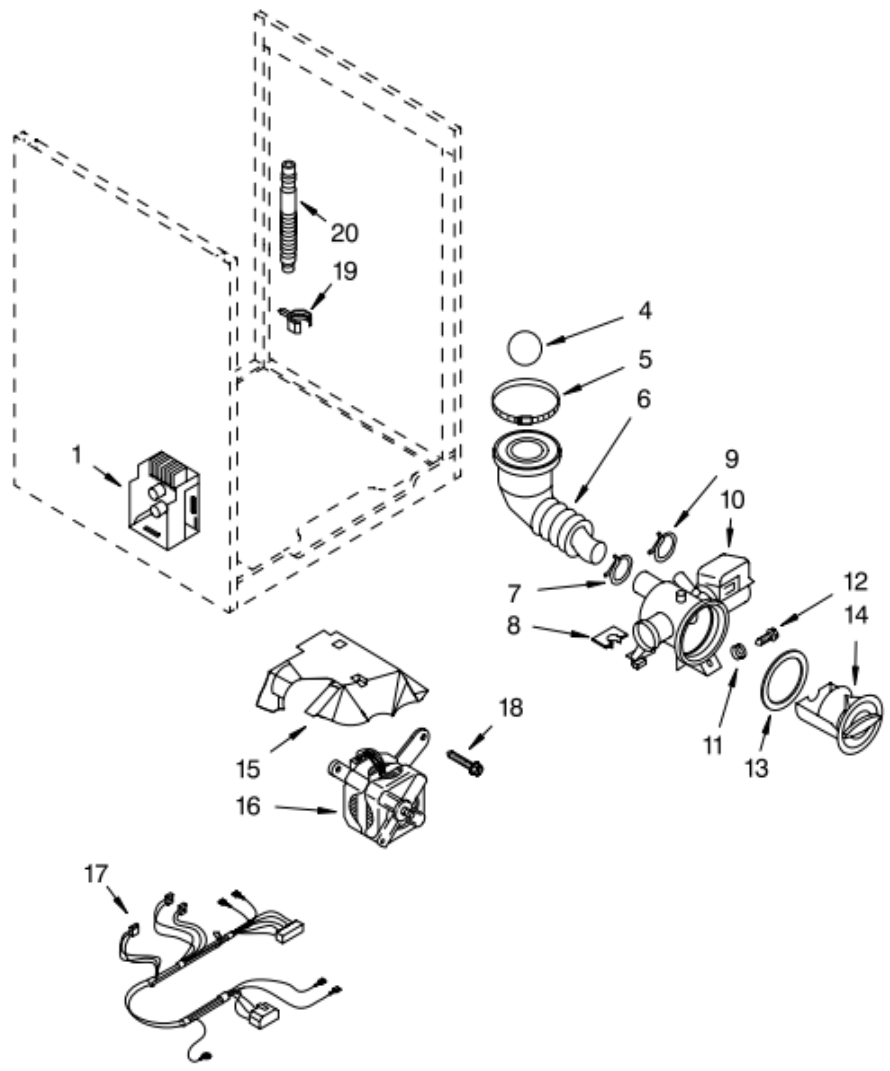

7MGHW9100MW0 MOTOR