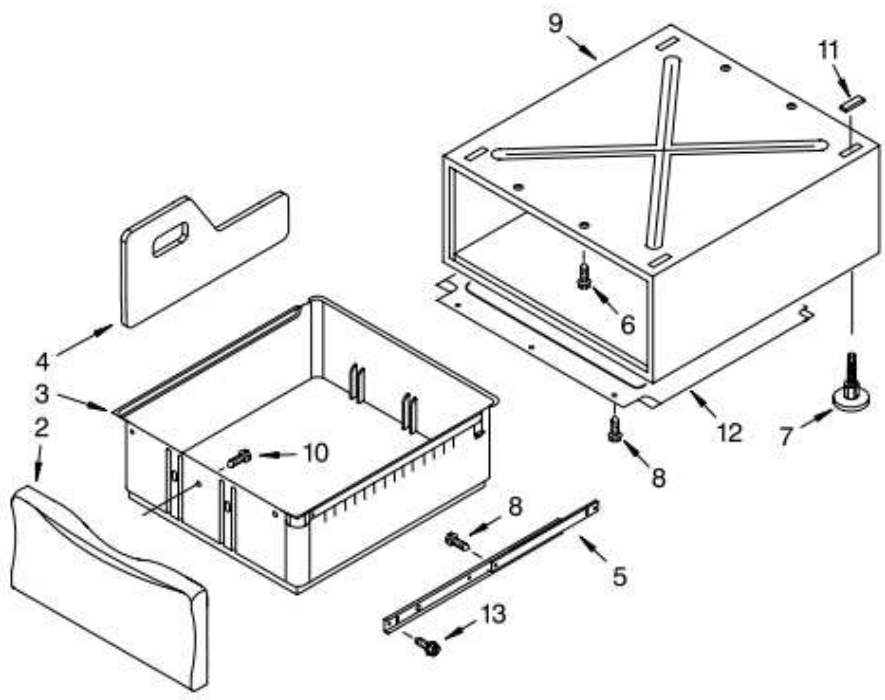

7MGHW9100MW0 BASE PEDESTAL

7MGHW9100MW0 BASE PEDESTAL

3	8537883	DRAWER BIN (S/P)
4	285973	DIVIDER, DRAWER (S/P)
5	8578394	SLIDE ASSEMBLY (S/P)
6	3400111	SCREW (S/P)
7	8563585	FOOT ASSEMBLY (S/P)
8	3400639	SCREW, 6-20 X 3/8 (S/P)
10	3400842	SCREW, 8-18 X 1/2 (S/P)
11	8537863	PAD (4) (S/P)
12	8537853	PAN, BOTTOM (S/P)
13	3400618	SCREW (S/P)