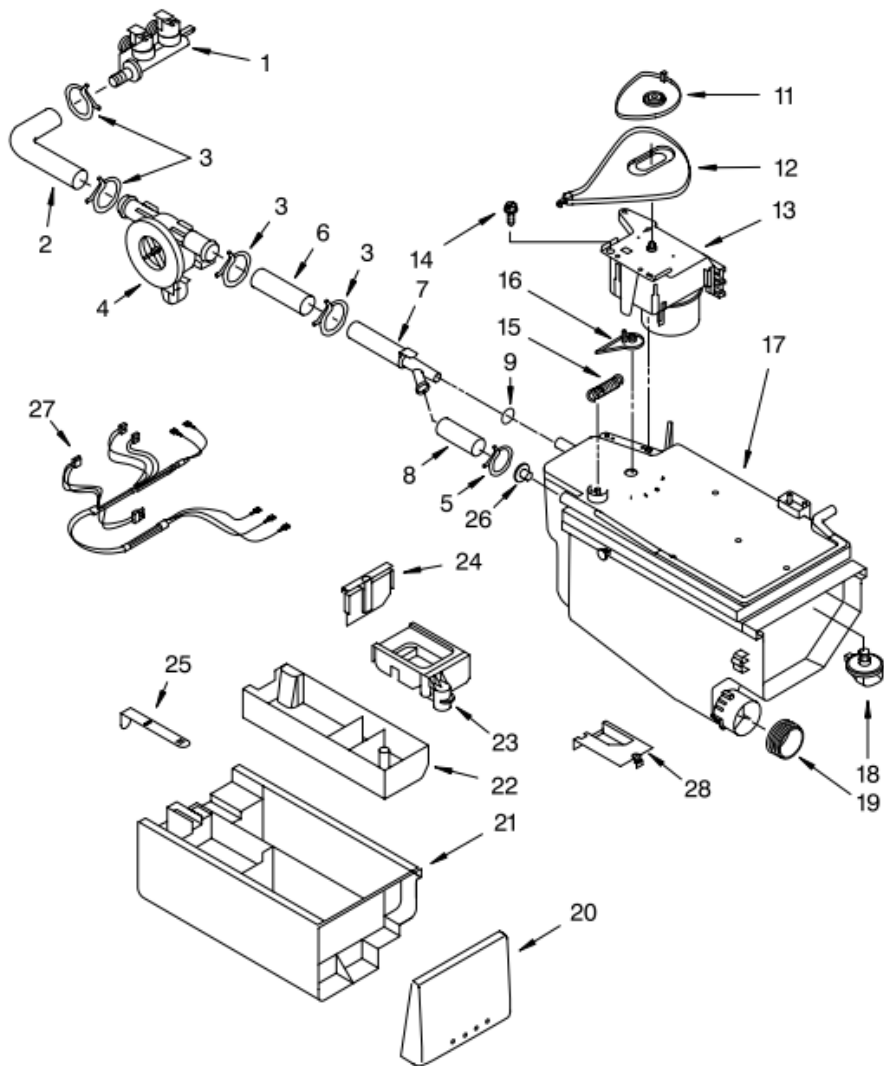

Distribuidor Autorizado

SurteRápido.com

Venta de Refacciones
Electrodomesticas

7MGHW9100MW0 DISPENSADOR DE AGUA