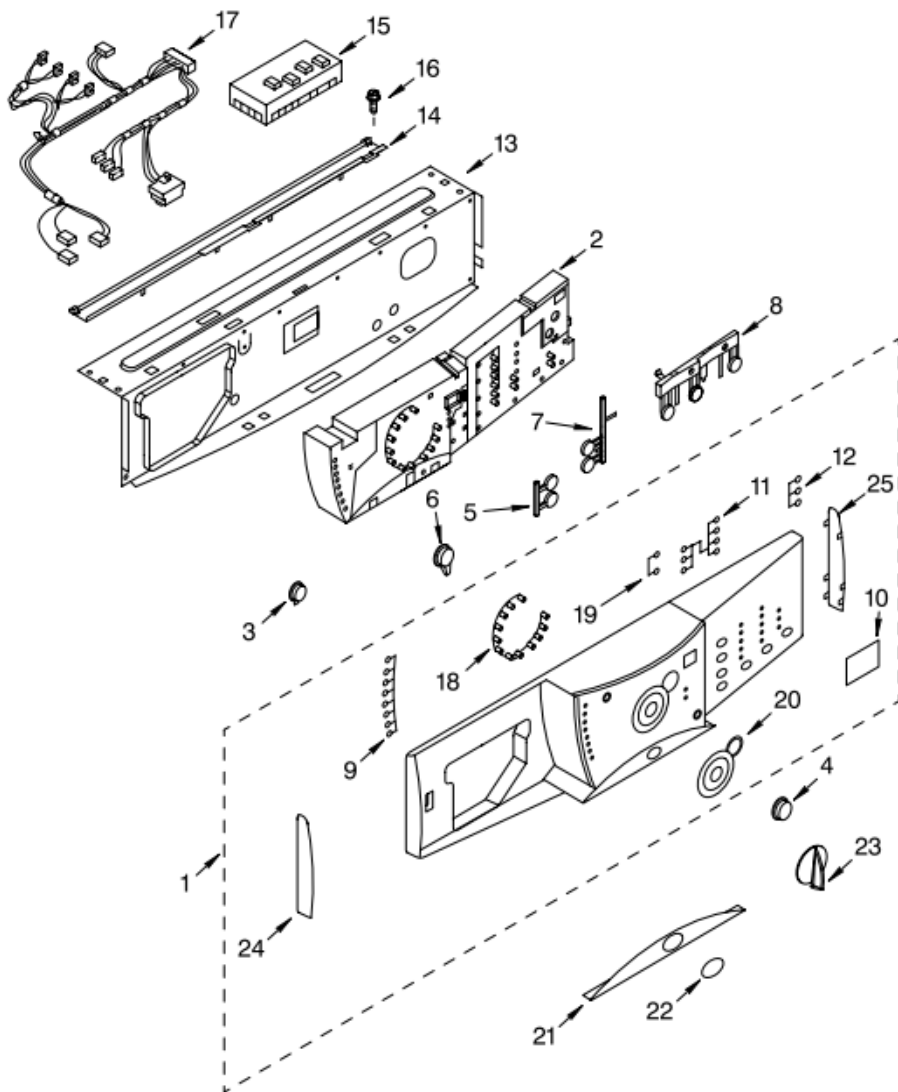

Distribuidor Autorizado

SurteRápido.com

Venta de Refacciones
Electrodomesticas

7MGHW9100MW0 PUERTA

7MGHW9100MW0 PUERTA

1	489503	CLAMP (S/P)
2	8181711	HOSE, (S/P)
3	8181717	WASHER (S/P)
4	8181716	NOZZLE, (S/P)
5	8181850	BELLOW (S/P)
6	8182210	CLAMP, BELLOW (S/P)
7	8182634	LOCK, DOOR
8	8181760	SCREW (S/P)
9	8181651	HOOK, DOOR (S/P)
10	8181758	SCREW (S/P)
11	8181652	PIN, SAFETY (S/P)
12	8181653	SPRING (S/P)
13	8181654	WASHER (S/P)
14	8182211	CLAMP, (S/P)
15	8181659	CLAMP, SUPPORT (S/P)
16	8181650	CLAMP, GLASS (S/P)
17	8181785	SCREW (S/P)
18	8181845	FOAM, DOOR HANDLE
19	8182187	SCREEN, DOOR (S/P)
20	8182992	DOOR FRAME (S/P)
21	8181655	GLASS, DOOR (S/P)
22	8181849	DOOR, (S/P)
23	8181843	HINGE, DOOR (S/P)
24	8181660	SCREW (S/P)
25	8181661	SCREW (S/P)
26	8181718	TUBE, DISPENSER (S/P)
27	8181842	TRIM, UPPER LEFT (S/P)
28	8181841	COVER, HINGE (S/P)
29	8181844	COVER, HINGE (S/P)
30	8181840	TRIM, LOWER (S/P)
31	8181846	HANDLE, DOOR
32	8181929	CLIP, TRIM (S/P)
33	8181839	TRIM, UPPER RIGHT (S/P)
34	8181759	SCREW (S/P)

Distribuidor Autorizado

SurteRápido.com

Venta de Refacciones
Electrodomesticas

7MGHW9100MW0 TABLERO

7MGHW9100MW0 TABLERO

1	8182138	PANEL, CONTROL (S/P)
2	8181905	USER INTERFACE (S/P)
3	8181860	BUTTON, POWER (S/P)
4	8182188	BUTTON, START (S/P)
5	8181863	BUTTON SET, (S/P)
6	8182189	BUTTON, (S/P)
7	8181889	BUTTON SET, (S/P)
8	8181865	BUTTON SET, (S/P)
9	8181868	LIGHT, INDICATOR (S/P)
10	8181856	WINDOW, DISPLAY (S/P)
11	8181908	LIGHT, INDICATOR (S/P)
12	8181871	LIGHT, INDICATOR (S/P)
13	8181639	BRACE, FRONT TOP (S/P)
14	8182800	CHANNEL, WATER (S/P)
15	8182221	MICROCOMPUTER, (S/P)
16	8181756	SCREW (S/P)
17	8181783	HARNESS, WIRE (S/P)
18	8181906	LIGHT, INDICATOR (S/P)
19	8181907	LIGHT, INDICATOR (S/P)
20	8182139	BEZEL, KNOB (S/P)
21	8182190	OVERLAY, DOOR (S/P)
22	8303811	MEDALLION (S/P)
23	8181859	KNOB, CONTROL
24	8181852	ENDCAP, LEFT (S/P)
25	8181853	ENDCAP, RIGHT (S/P)