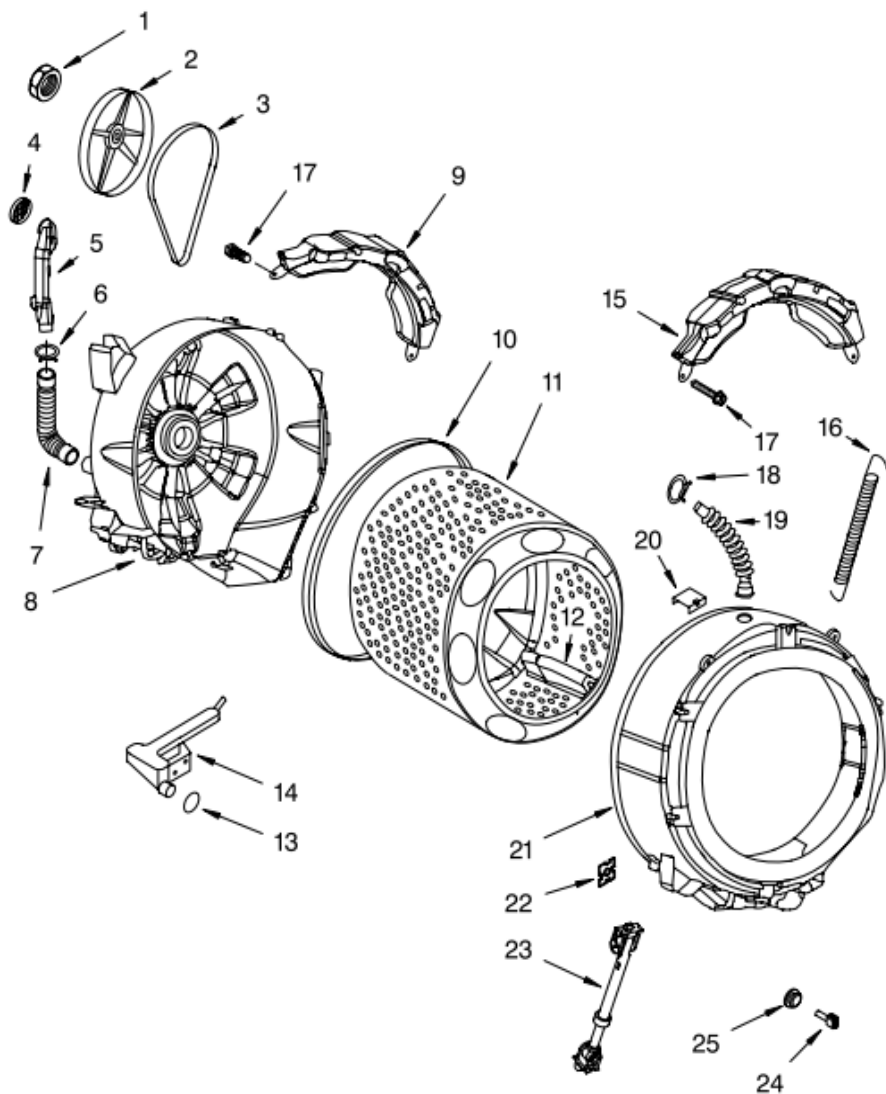

Distribuidor Autorizado

SurteRápido.com

Venta de Refacciones
Electrodomesticas

7MGHW9100MW0 DISPENSADOR DE AGUA

7MGHW9100MW0 DISPENSADOR DE AGUA

1	8181694	VALVE, INLET (S/P)
2	8181710	HOSE, FLOWMETER (S/P)
3	489503	CLAMP (S/P)
4	8181696	FLOWMETER (S/P)
5	489503	CLAMP (S/P)
6	8181708	HOSE, FLOWMETER (S/P)
7	8181713	NOZZLE, INLET (S/P)
8	8181709	HOSE, DISPENSER (S/P)
9	280196	O-RING (S/P)
11	8181726	CAM, ACTUATOR (S/P)
12	8181725	LEVER, WATER (S/P)
13	8181723	ACTUATOR (S/P)
14	8181759	SCREW, (S/P)
15	8181727	SPRING, LEVER (S/P)
16	8181724	CONNECTION, LEVER (S/P)
17	8182704	DISPENSER (S/P)
18	8181712	NOZZLE, (S/P)
19	8181747	SEAL (S/P)
20	8181887	HANDLE, DRAWER (S/P)
21	8181720	DRAWER, (S/P)
22	8181722	CONTAINER, (S/P)
23	8182665	SIPHON, (S/P)
24	8182131	SEPARATOR (S/P)
25	8181721	HOOK, DRAWER (S/P)
26	8181715	NOZZLE, (S/P)
27	8181781	HARNESS, WIRING (S/P)
28	8181898	COVER, PRE-WASH (S/P)

Distribuidor Autorizado

SurteRápido.com

Venta de Refacciones
Electrodomesticas

7MGHW9100MW0 TINA

7MGHW9100MW0 TINA

1	8533999	NUT, PULLEY (S/P)
2	8182650	PULLEY (S/P)
3	8181670	BELT (S/P)
4	8181745	GRID, VENTILATION (S/P)
5	8181744	PIPE, VENTILATION (S/P)
6	8181746	CLAMP (S/P)
7	8181743	HOSE, EXHAUST (S/P)
8	285984	TUB, REAR (S/P)
9	8181913	COUNTERWEIGHT, (S/P)
10	8181673	GASKET, TUB (S/P)
11	8182232	BASKET (S/P)
12	285976	BAFFLE, TUB (S/P)
13	8181748	O-RING (S/P)
14	8181731	AIRTRAP (S/P)
15	8181645	COUNTERWEIGHT, (S/P)
16	8181762	SPRING, (S/P)
17	8181647	BOLT (S/P)
18	3367052	CLAMP (S/P)
19	8181794	HOSE, TUB TO (S/P)
20	8540092	CLAMP (S/P)
21	285982	TUB, FRONT (S/P)
22	8182512	NUT, PUSH-IN (S/P)
23	8182703	SHOCK ABSORBER (S/P)
24	8181705	NTC (S/P)
25	8181829	SEAL, RUBBER (S/P)