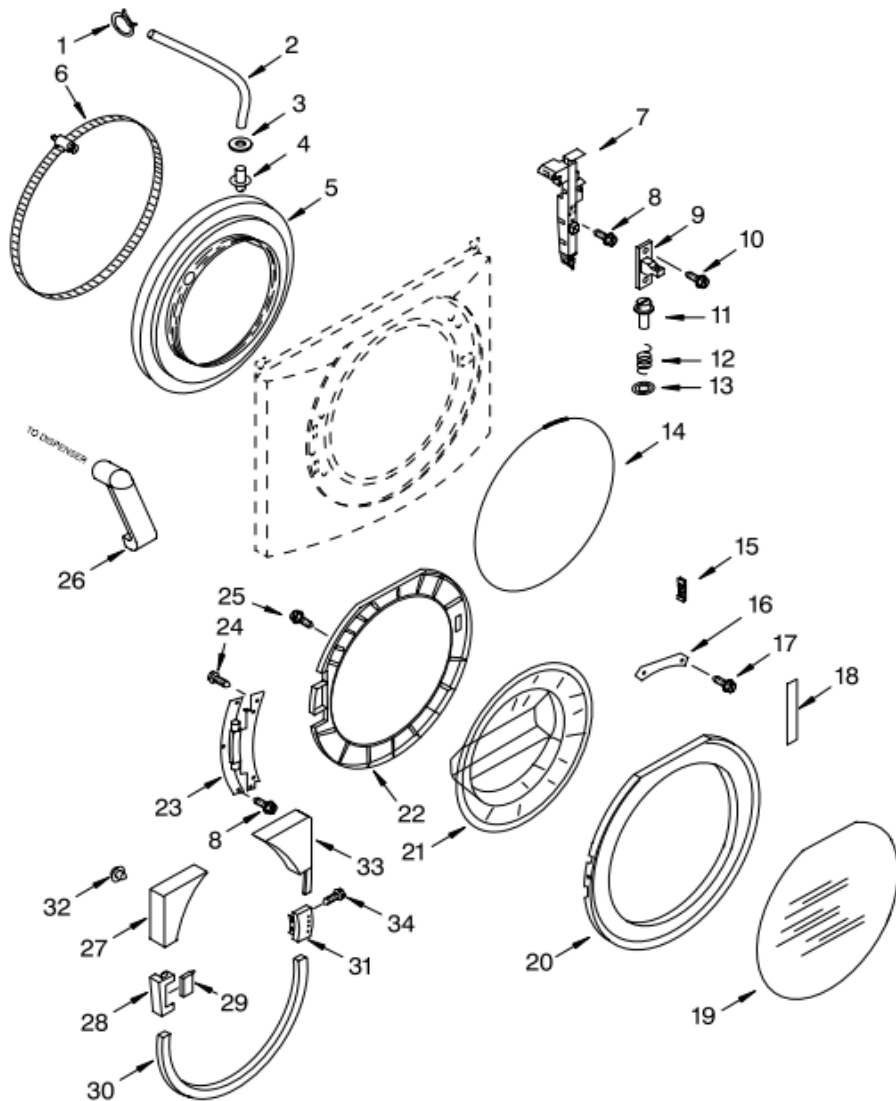

Distribuidor Autorizado

SurteRápido.com

Venta de Refacciones
Electrodomesticas

7MGHW9100MW0 GABINETE

7MGHW9100MW0 GABINETE

2	8181799	TOP (S/P)
3	8182609	CABINET (S/P)
4	8181838	PANEL, FRONT (S/P)
5	8181643	TOE PANEL (S/P)
6	8181636	FOOT, LEVELING (S/P)
7	8181763	BRACKET, SPRING (S/P)
8	8181634	BRACE, SIDE PANEL (S/P)
9	8181635	PAN, BOTTOM (S/P)
10	8181638	PANEL, REAR (S/P)
11	8182661	BRACE, TRANSPORT (S/P)
14	8181689	CORD, POWER (S/P)
15	8182635	STRAIN RELIEF (S/P)
16	8181631	BRACE, REAR (S/P)
17	8182629	CLAMP, TUBE (S/P)
18	8181737	HOSE, DRAIN (S/P)
19	8181738	CONNECTOR, (S/P)
20	3367052	CLAMP, HOSE (S/P)
22	8181922	FILTER, (S/P)
23	8181695	SWITCH, PRESSURE (S/P)
24	8181739	HOSE, PRESSURE (S/P)
25	8181691	SCREW (S/P)
26	8540268	COVER, TRANSPORT (S/P)
27	8540021	STORAGE, HOSE (S/P)
28	8181828	SCREW (S/P)
29	8182830	MICROSWITCH (2) (S/P)

Distribuidor Autorizado

SurteRápido.com

Venta de Refacciones
Electrodomesticas

7MGHW9100MW0 PUERTA

7MGHW9100MW0 PUERTA

1	489503	CLAMP (S/P)
2	8181711	HOSE, (S/P)
3	8181717	WASHER (S/P)
4	8181716	NOZZLE, (S/P)
5	8181850	BELLOW (S/P)
6	8182210	CLAMP, BELLOW (S/P)
7	8182634	LOCK, DOOR
8	8181760	SCREW (S/P)
9	8181651	HOOK, DOOR (S/P)
10	8181758	SCREW (S/P)
11	8181652	PIN, SAFETY (S/P)
12	8181653	SPRING (S/P)
13	8181654	WASHER (S/P)
14	8182211	CLAMP, (S/P)
15	8181659	CLAMP, SUPPORT (S/P)
16	8181650	CLAMP, GLASS (S/P)
17	8181785	SCREW (S/P)
18	8181845	FOAM, DOOR HANDLE
19	8182187	SCREEN, DOOR (S/P)
20	8182992	DOOR FRAME (S/P)
21	8181655	GLASS, DOOR (S/P)
22	8181849	DOOR, (S/P)
23	8181843	HINGE, DOOR (S/P)
24	8181660	SCREW (S/P)
25	8181661	SCREW (S/P)
26	8181718	TUBE, DISPENSER (S/P)
27	8181842	TRIM, UPPER LEFT (S/P)
28	8181841	COVER, HINGE (S/P)
29	8181844	COVER, HINGE (S/P)
30	8181840	TRIM, LOWER (S/P)
31	8181846	HANDLE, DOOR
32	8181929	CLIP, TRIM (S/P)
33	8181839	TRIM, UPPER RIGHT (S/P)
34	8181759	SCREW (S/P)