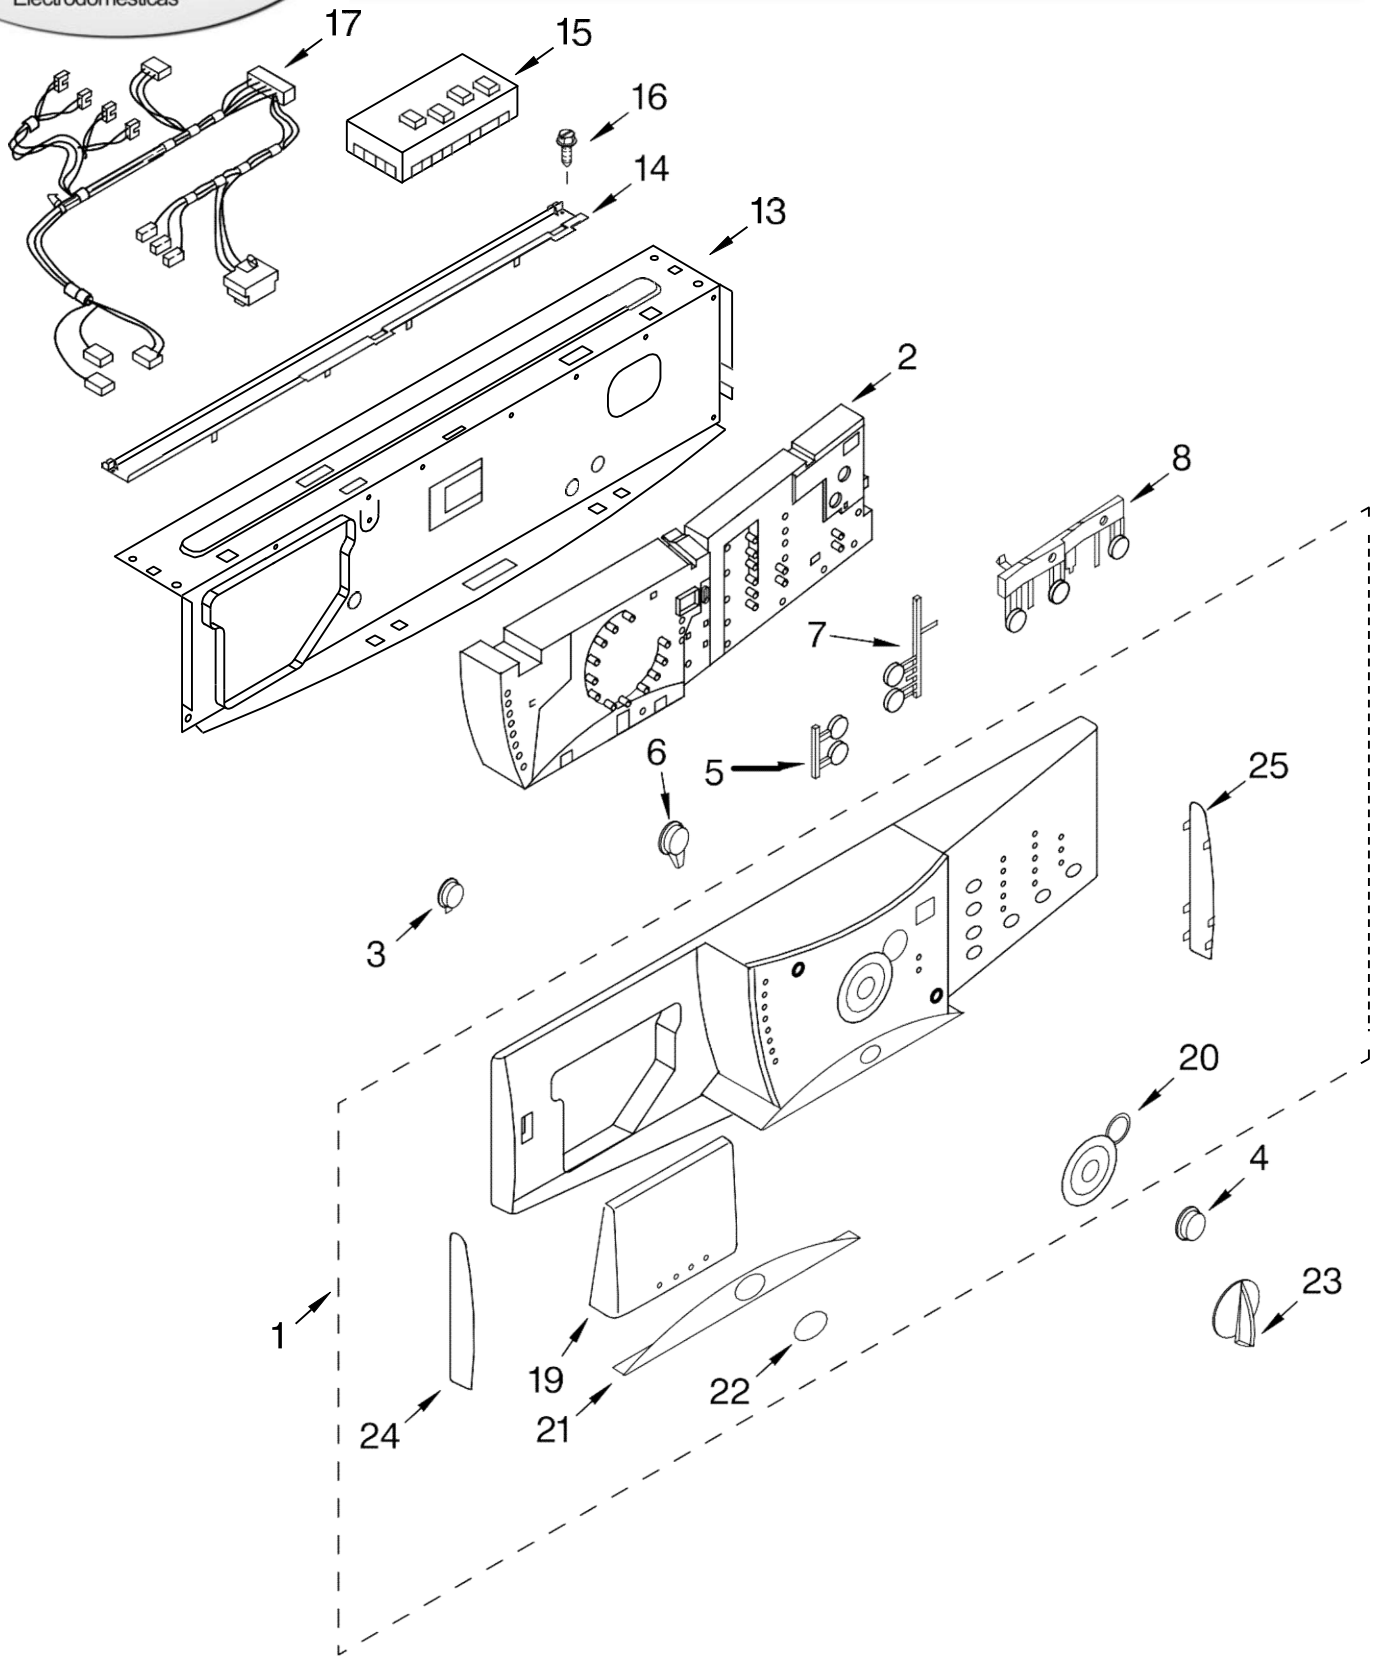

LAVADORA 7MGHW9150PW0

FOR ORDERING INFORMATION REFER TO PARTS PRICE LIST