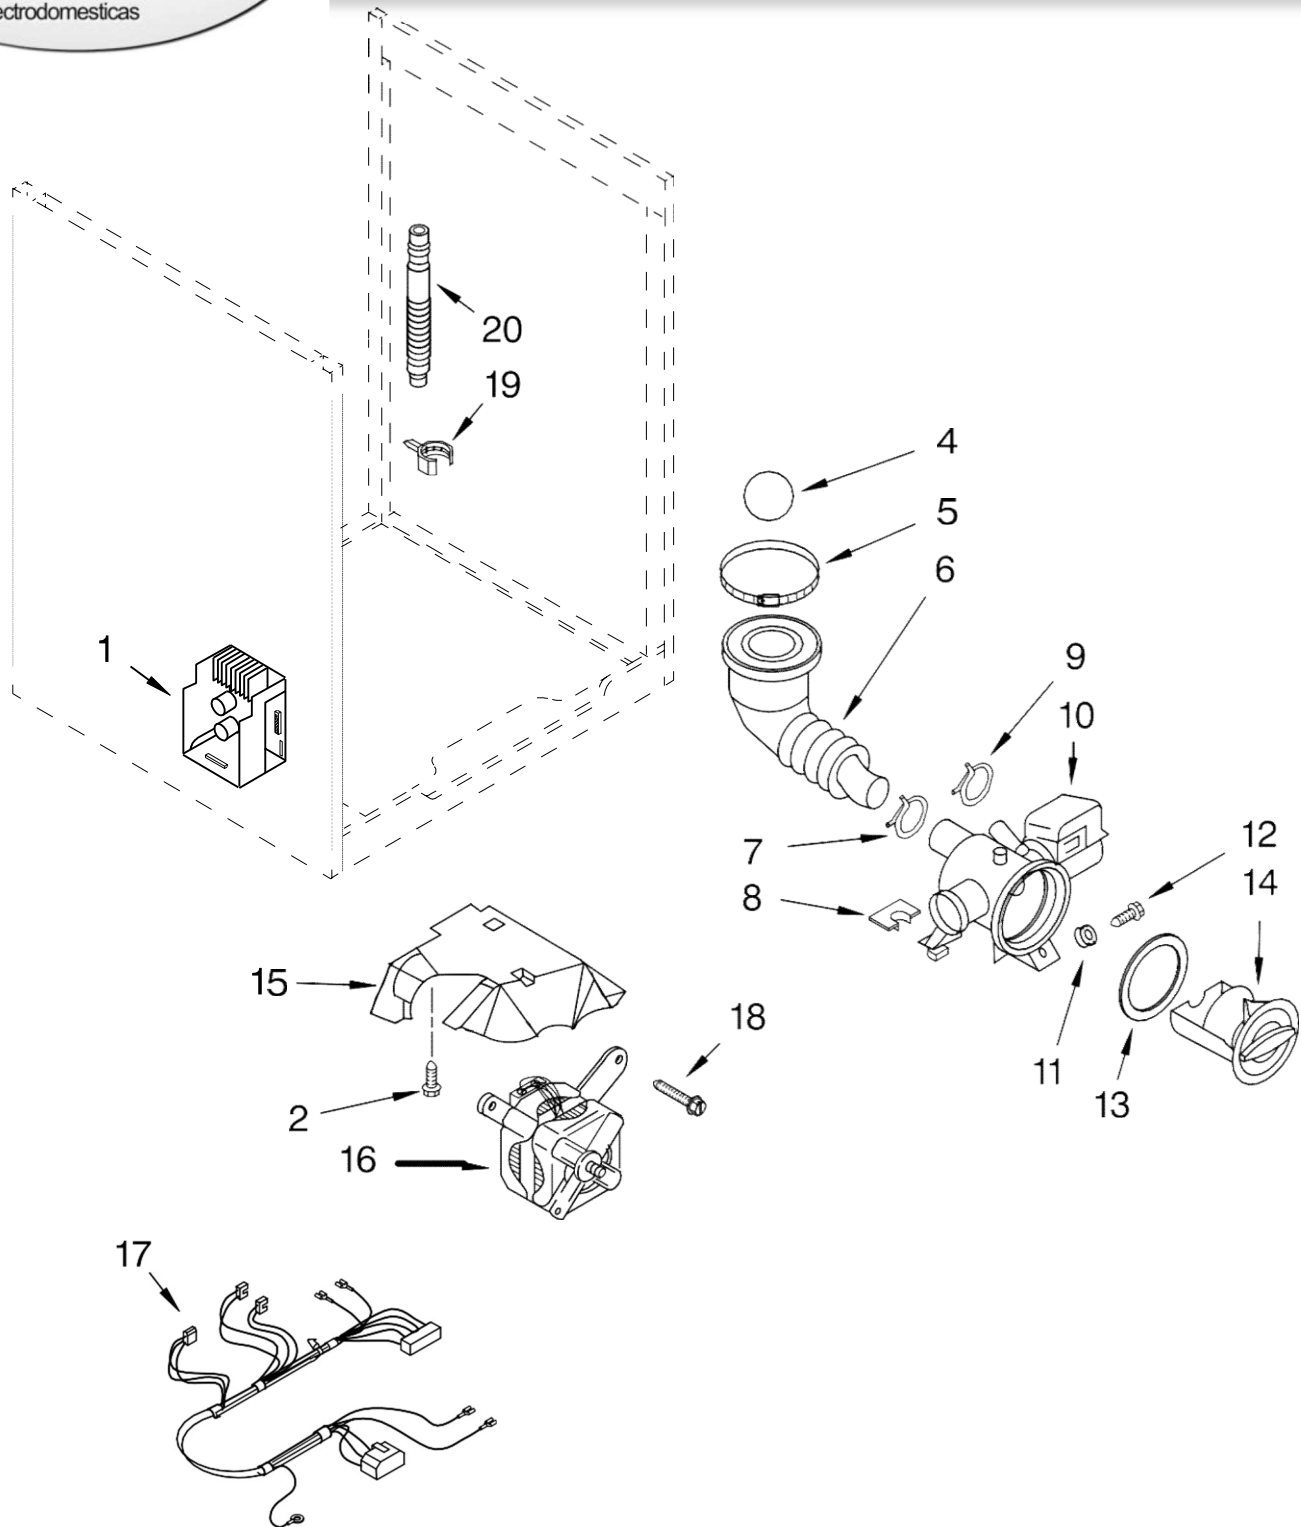

LAVADORA 7MGHW9150PW0

FOR ORDERING INFORMATION REFER TO PARTS PRICE LIST