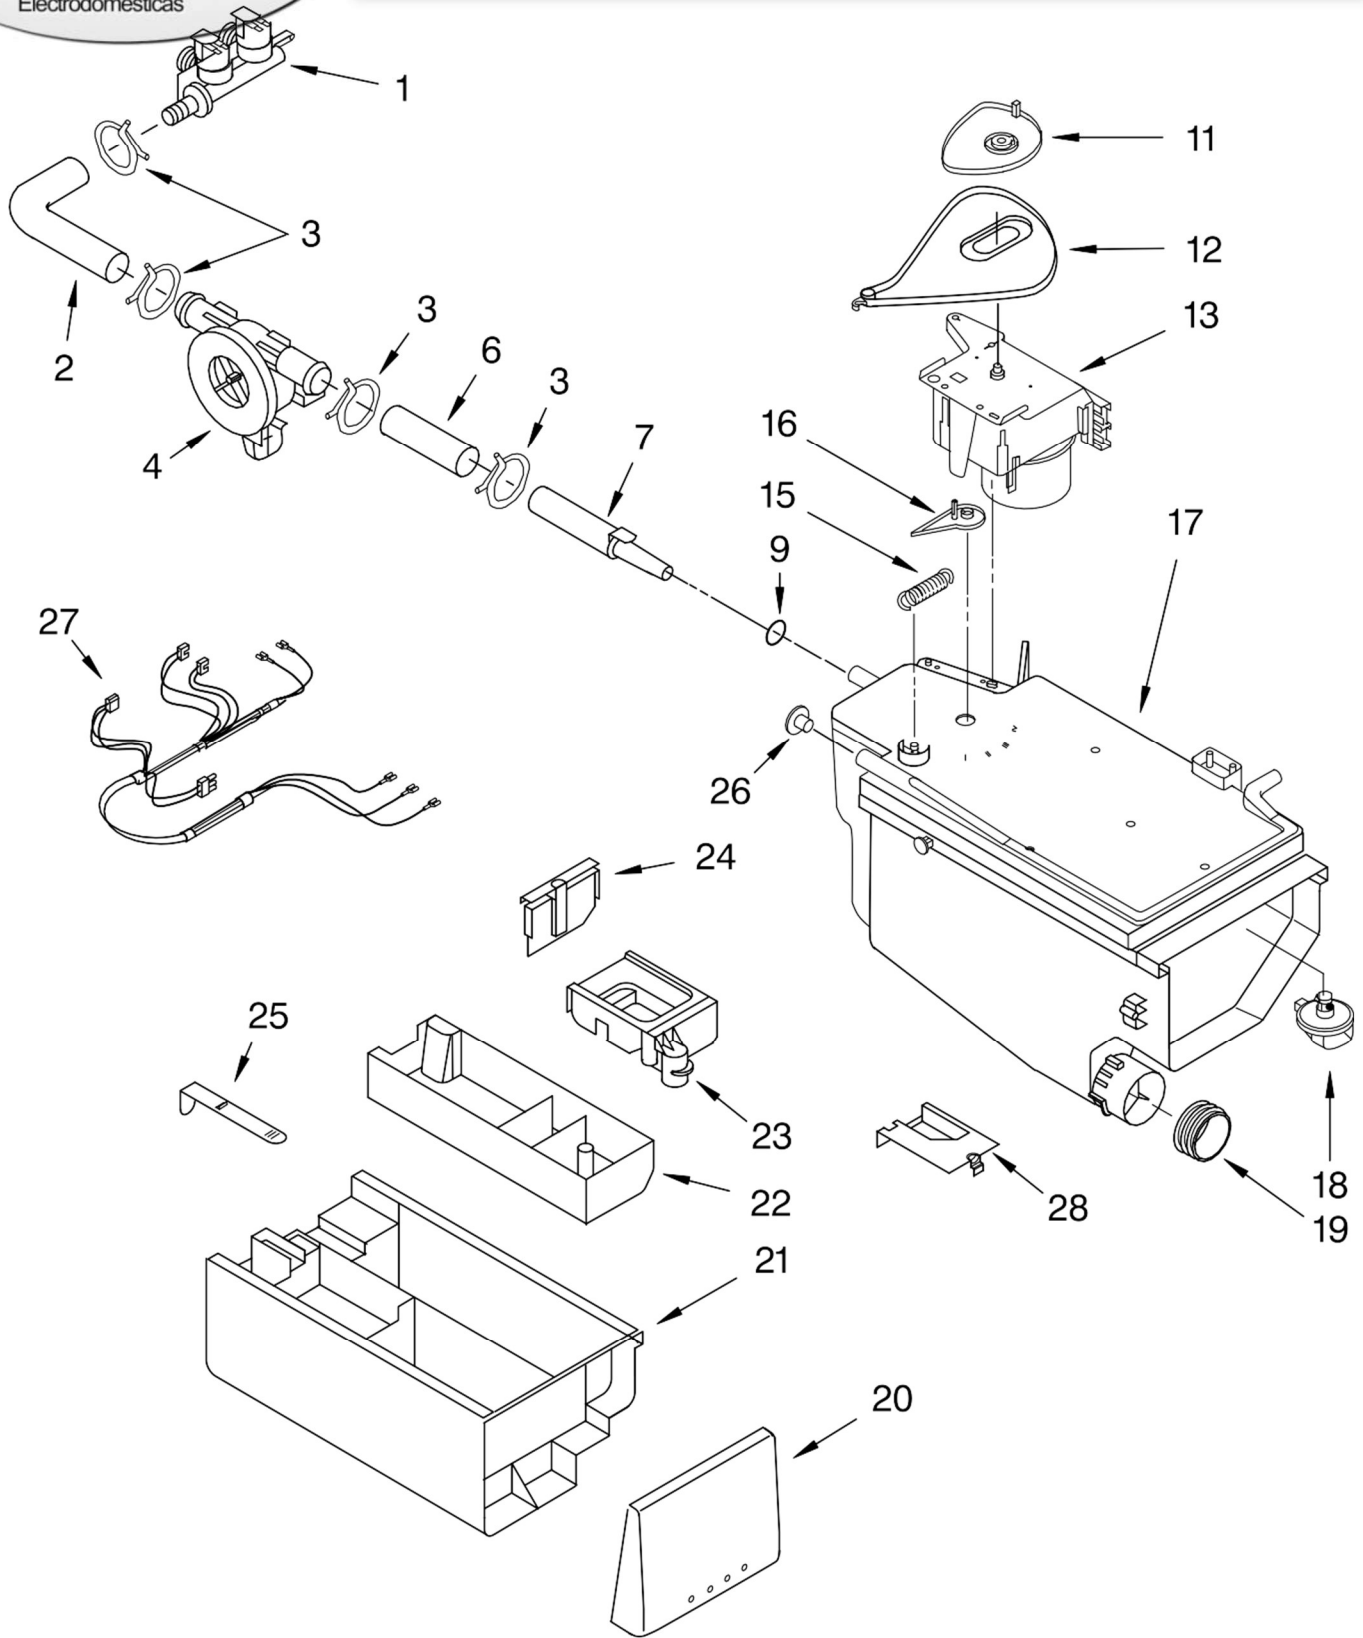

LAVADORA 7MGHW9150PW0

FOR ORDERING INFORMATION REFER TO PARTS PRICE LIST

LAVADORA 7MGHW9150PW0

Illus. No.	Part No.	DESCRIPTION
1	8182783	Panel, Control
2	8182785	User Interface
3	8181860	Button, Power
4	8182188	Button, Start
5	8181863	Button Set, Soil Level
6	8182275	Button, Pause/Cancel
7	8181889	Button Set, Options
8	8181865	Button Set, Spin/Temperature
13	8181639	Brace, Front Top
14	8181640	Channel, Water
15	8182274	Microcomputer, Machine Control
16	8181756	Screw
17	8181783	Harness, Wire
19	8181887	Handle, Drawer
20	8181855	Bezel, Knob
21	8181857	Overlay, Door
22	8181858	Medallion
23	8181859	Knob, Control
24	8181852	Endcap, Left
25	8181853	Endcap, Right

LAVADORA 7MGHW9150PW0

FOR ORDERING INFORMATION REFER TO PARTS PRICE LIST

LAVADORA 7MGHW9150PW0

Illus. No.	Part No.	DESCRIPTION
1	8181694	Valve, Inlet
2	8181710	Hose, Flowmeter (L-Shaped)
3	8181751	Clamp
4	8181696	Flowmeter
6	8181708	Hose, Flowmeter
7	8181713	Nozzle, Inlet
9	8181714	O-Ring
11	8181726	Cam, Actuator
12	8181725	Lever, Water Distribution
13	8181723	Actuator
15	8181727	Spring, Lever
16	8181724	Connection, Lever
17	8182786	Dispenser
18	8181712	Nozzle, Distribution
19	8181747	Seal
20	8181887	Handle, Drawer (Included with Control Panel)
21	8181720	Drawer, Detergent
22	8181722	Container, Detergent
23	8182606	Siphon, Bleach/Softener
24	8182131	Separator
25	8181721	Hook, Drawer
26	8182123	Cap
27	8181781	Harness, Wiring (Inlet Valve)
28	8181898	Cover, Pre-Wash