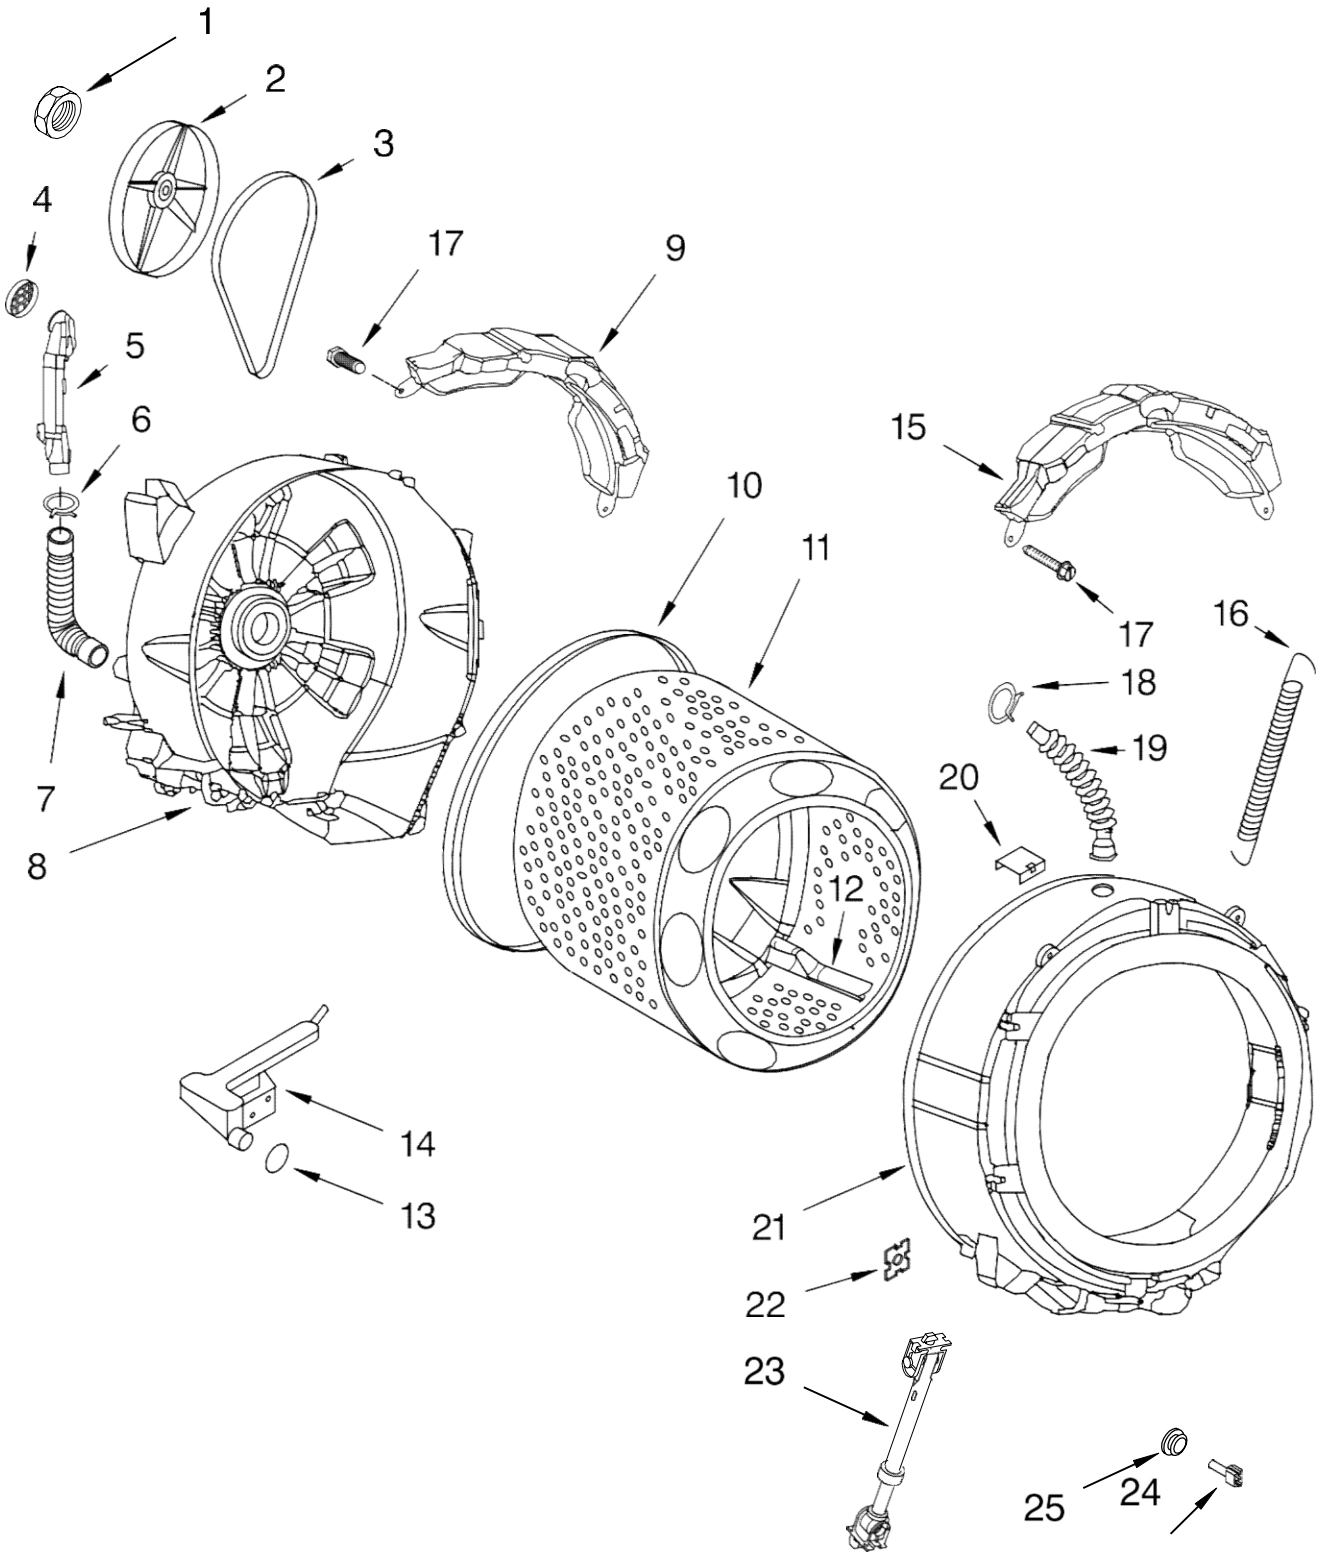

LAVADORA 7MGHW9150PW0

FOR ORDERING INFORMATION REFER TO PARTS PRICE LIST

LAVADORA 7MGHW9150PW0

Illus. No.	Part No.	DESCRIPTION
1	8181694	Valve, Inlet
2	8181710	Hose, Flowmeter (L-Shaped)
3	8181751	Clamp
4	8181696	Flowmeter
6	8181708	Hose, Flowmeter
7	8181713	Nozzle, Inlet
9	8181714	O-Ring
11	8181726	Cam, Actuator
12	8181725	Lever, Water Distribution
13	8181723	Actuator
15	8181727	Spring, Lever
16	8181724	Connection, Lever
17	8182786	Dispenser
18	8181712	Nozzle, Distribution
19	8181747	Seal
20	8181887	Handle, Drawer (Included with Control Panel)
21	8181720	Drawer, Detergent
22	8181722	Container, Detergent
23	8182606	Siphon, Bleach/Softener
24	8182131	Separator
25	8181721	Hook, Drawer
26	8182123	Cap
27	8181781	Harness, Wiring (Inlet Valve)
28	8181898	Cover, Pre-Wash

LAVADORA 7MGHW9150PW0

FOR ORDERING INFORMATION REFER TO PARTS PRICE LIST

LAVADORA 7MGHW9150PW0

Illus. No.	Part No.	DESCRIPTION
1	8182132	Nut, Pulley
2	8182650	Pulley
3	8182633	Belt
4	8181745	Grid, Ventilation
5	8181744	Pipe, Ventilation
6	8181746	Clamp
7	8181743	Hose, Exhaust
8	8181912	Tub, Rear
9	8181913	Counterweight, Rear
10	8181673	Gasket, Tub
11	8182232	Basket
12	8182233	Baffle, Tub
13	8181748	O-Ring
14	8181731	Airtrap
15	8181645	Counterweight, Front
16	8181762	Spring, Suspension
17	8181647	Bolt
18	8181742	Clamp
19	8181794	Hose, Tub to Dispenser
20	8181667	Clamp
21	8181825	Tub, Front
22	8182512	Nut, Push-In
23	8182703	Shock Absorber
24	8181705	NTC
25	8181829	Seal, Rubber