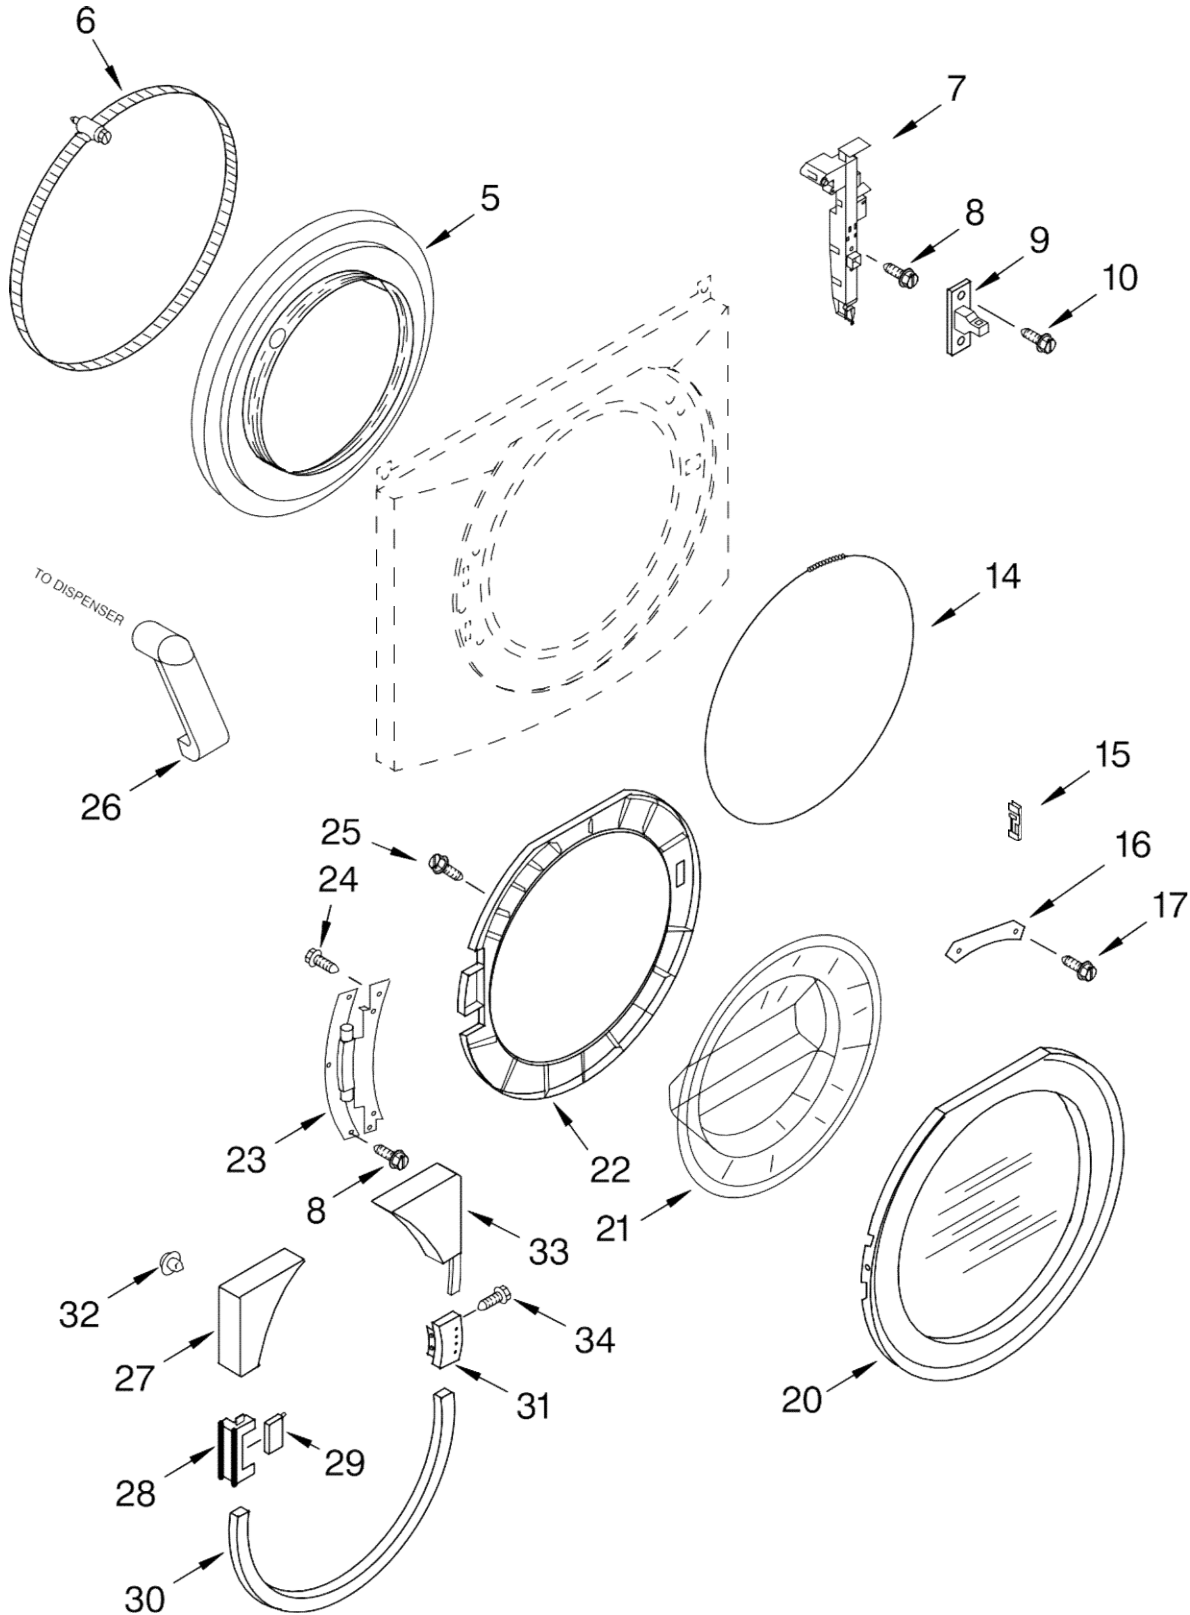

LAVADORA 7MGHW9150PW0

10-05 Printed in U.S.A. (drd)

FOR ORDERING INFORMATION REFER TO PARTS PRICE LIST

Part No. 8180679

LAVADORA 7MGHW9150PW0

Illus. No.	Part No.	DESCRIPTION
1		Literature Parts
	8182780	Use & Care Guide
	8182781	Energy Guide
	8182136	Quick Start Guide
	8182782	Dispenser Guide
2	8181799	Top
3	8181630	Cabinet
4	8181838	Panel, Front
5	8181643	Toe Panel
6	8181636	Foot, Leveling
7	8181763	Bracket, Spring
8	8181634	Brace, Side Panel
9	8181635	Pan, Bottom
10	8182632	Panel, Rear
11	8182117	Brace, Transport
12		Bolt, Shipping
	8182124	Upper
	8182125	Lower
13		Hose, Water Inlet
	8181706	Blue Coupler
	8181707	Red Coupler
14	8182649	Cord, Power
15	8181690	Strain Relief
16	8182607	Brace, Rear
17	8182209	Clip, Drain Hose
18	8181737	Outer Drain Hose
19	8181738	Connector, Hose Outlet
20	8181752	Clamp, Hose
22	8181683	Filter, Interference
23	8181695	Switch, Pressure
24	8181739	Hose, Pressure Switch
25	8181691	Screw
26	8181767	Cover, Transport
27	8181768	Storage, Hose
28	8181828	Screw
29	8181930	Microswitch (2)
30	8182200	Grommet, Cord Support (2)
31	8182201	Screw, 3 x 8 mm

Following Parts Not Illustrated

8182109 Harness Channel

LAVADORA 7MGHW9150PW0

FOR ORDERING INFORMATION REFER TO PARTS PRICE LIST

LAVADORA 7MGHW9150PW0

Illus. No.	Part No.	DESCRIPTION
5	8182119	Bellow
6	8181663	Clamp, Bellow
7	8182634	Lock, Door
8	8181760	Screw
9	8181651	Hook, Door
10	8181758	Screw
14	8181664	Clamp, Bellow Front
15	8181659	Clamp, Support
16	8181650	Clamp, Glass
17	8181785	Screw
20	8181848	Door Frame Asm
21	8181655	Glass, Door
22	8182628	Door, Back Support
23	8181843	Hinge, Door
24	8181660	Screw
25	8181661	Screw
26	8181718	Tube, Dispenser to Bellow
27	8181842	Trim, Upper Left
28	8181841	Cover, Hinge (Outer)
29	8181844	Cover, Hinge (Inner)
30	8181840	Trim, Lower
31	8181846	Handle, Door
32	8182779	Clip, Trim
33	8181839	Trim, Upper Right
34	8181759	Screw