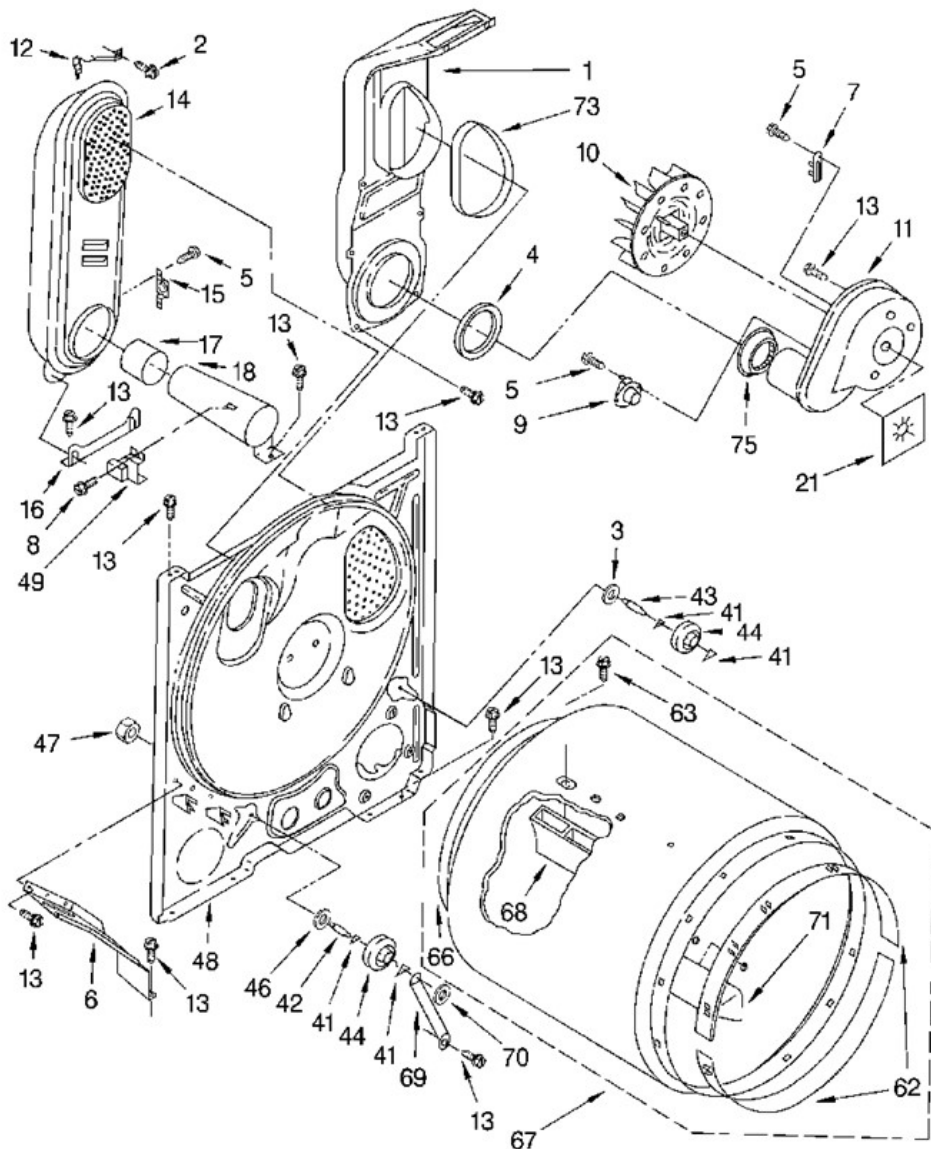

Distribuidor Autorizado

SurteRápido.com

Venta de Refacciones
Electrodomesticas

Secadora Whirlpool 7MGX4626EZO