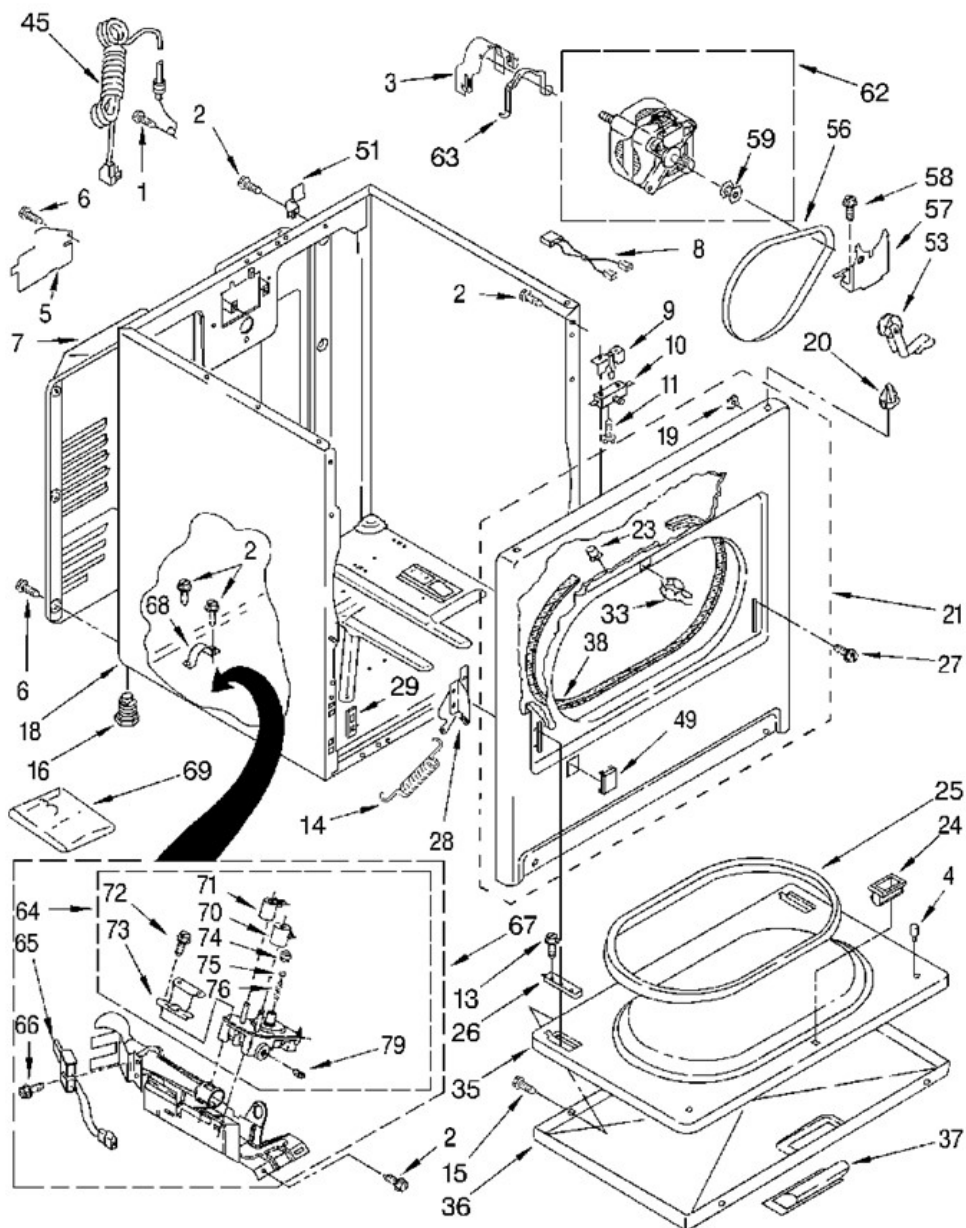

Distribuidor Autorizado

SurteRápido.com

Venta de Refacciones
Electrodomesticas

Secadora Whirlpool 7MGX4626EZ0