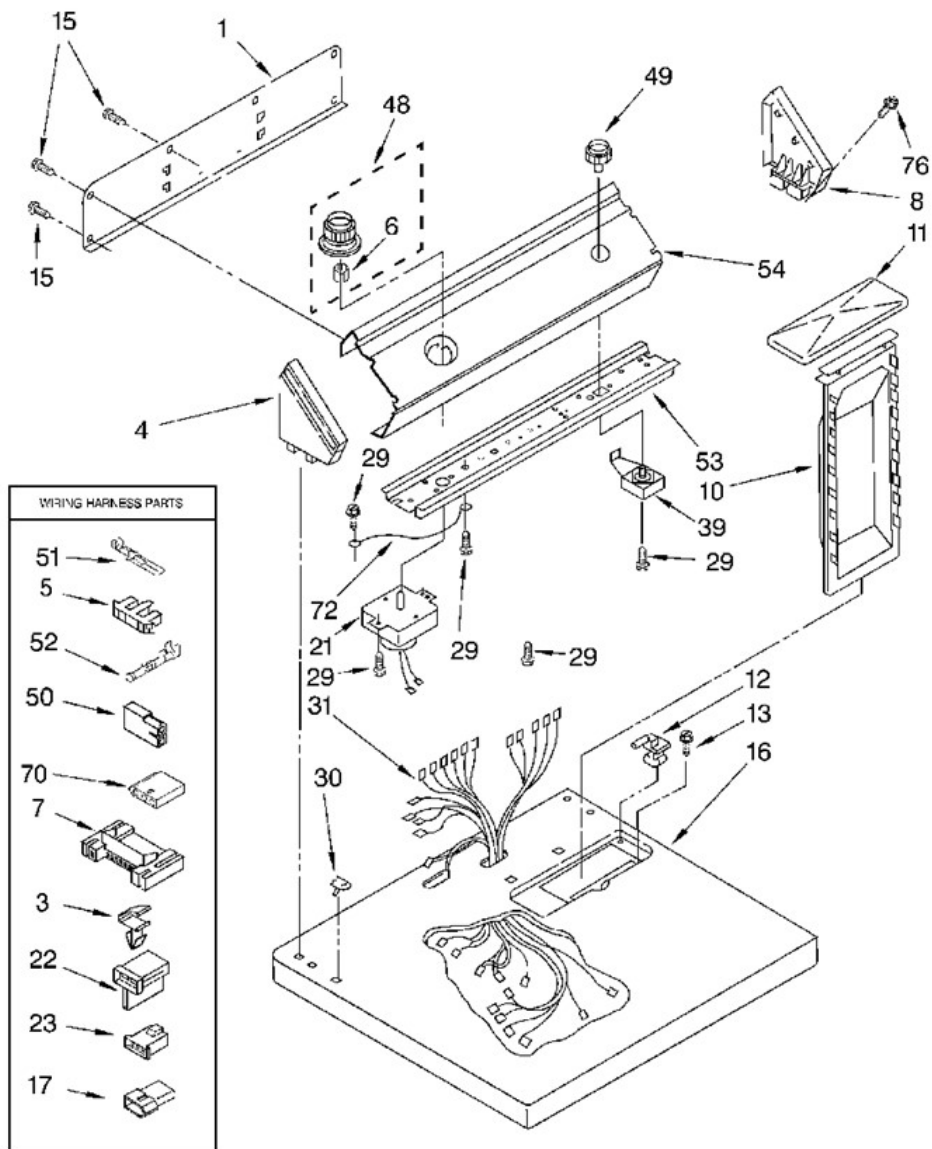

Distribuidor Autorizado

SurteRápido.com

Venta de Refacciones
Electrodomesticas

Secadora Whirlpool 7MGX4626EZ0