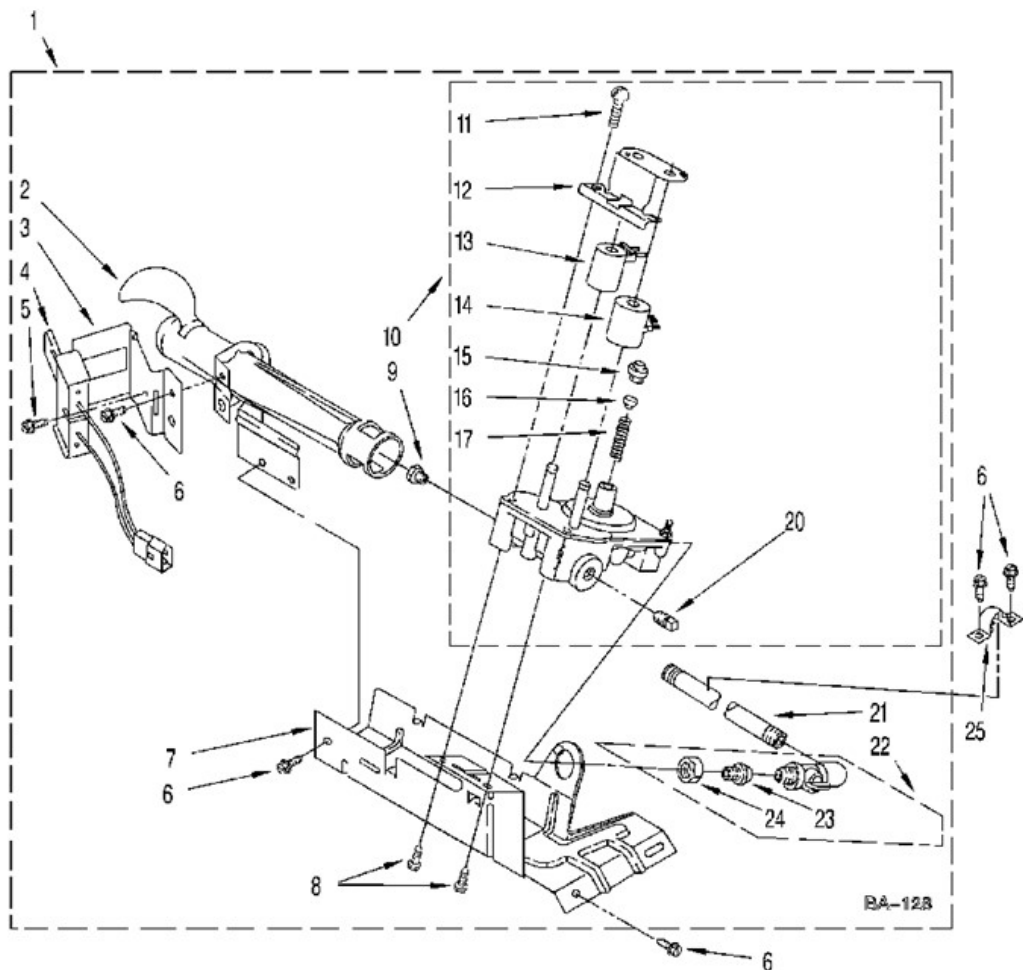

Distribuidor Autorizado

SurteRápido.com

Venta de Refacciones
Electrodomesticas

Secadora Whirlpool 7MGX4626EZ0

TOP AND CONSOLE

TOP AND CONSOLE		
1	Panel, Rear Console	3397545
3	Clip, Harness	3394427
4	Cap, End (L.H.)	3358019
5	Connector (Timer)	3397269
6	Clip	688805
7	Housing, Connector (Motor)	3395683
8	Cap, End (R.H.)	3358001
10	Handle & Lint Screen Assembly	349639
11	Cover, Lint Screen (Almond)	689310
12	Hinge, R.H.	339229
	Hinge, L.H.	339230
13	Screw, 8-18 x 5/8	688983
15	Screw, Hex Head	693995
16	Top (Almond)	3396023
17	Connector	353424
21	Timer Assembly (60 Hz.)	3392250
22	Connector, 2-Position (Gas Valve)	3403499
23	Connector, 3-Position (Gas Valve)	3403498
29	Screw, 8-18 x 5/16	3390646
30	Nut, Push-In (2)	357213
31	Harness, Wiring	3405113
39	Switch, Push-To-Start	3395382
48	Timer Knob Assembly	3406053
49	Knob, Push To Start	3350975
50	Receptacle, 2-Way	717252
51	Terminal, Male	94613
52	Terminal, Female	94614
53	Bracket, Control	3396293