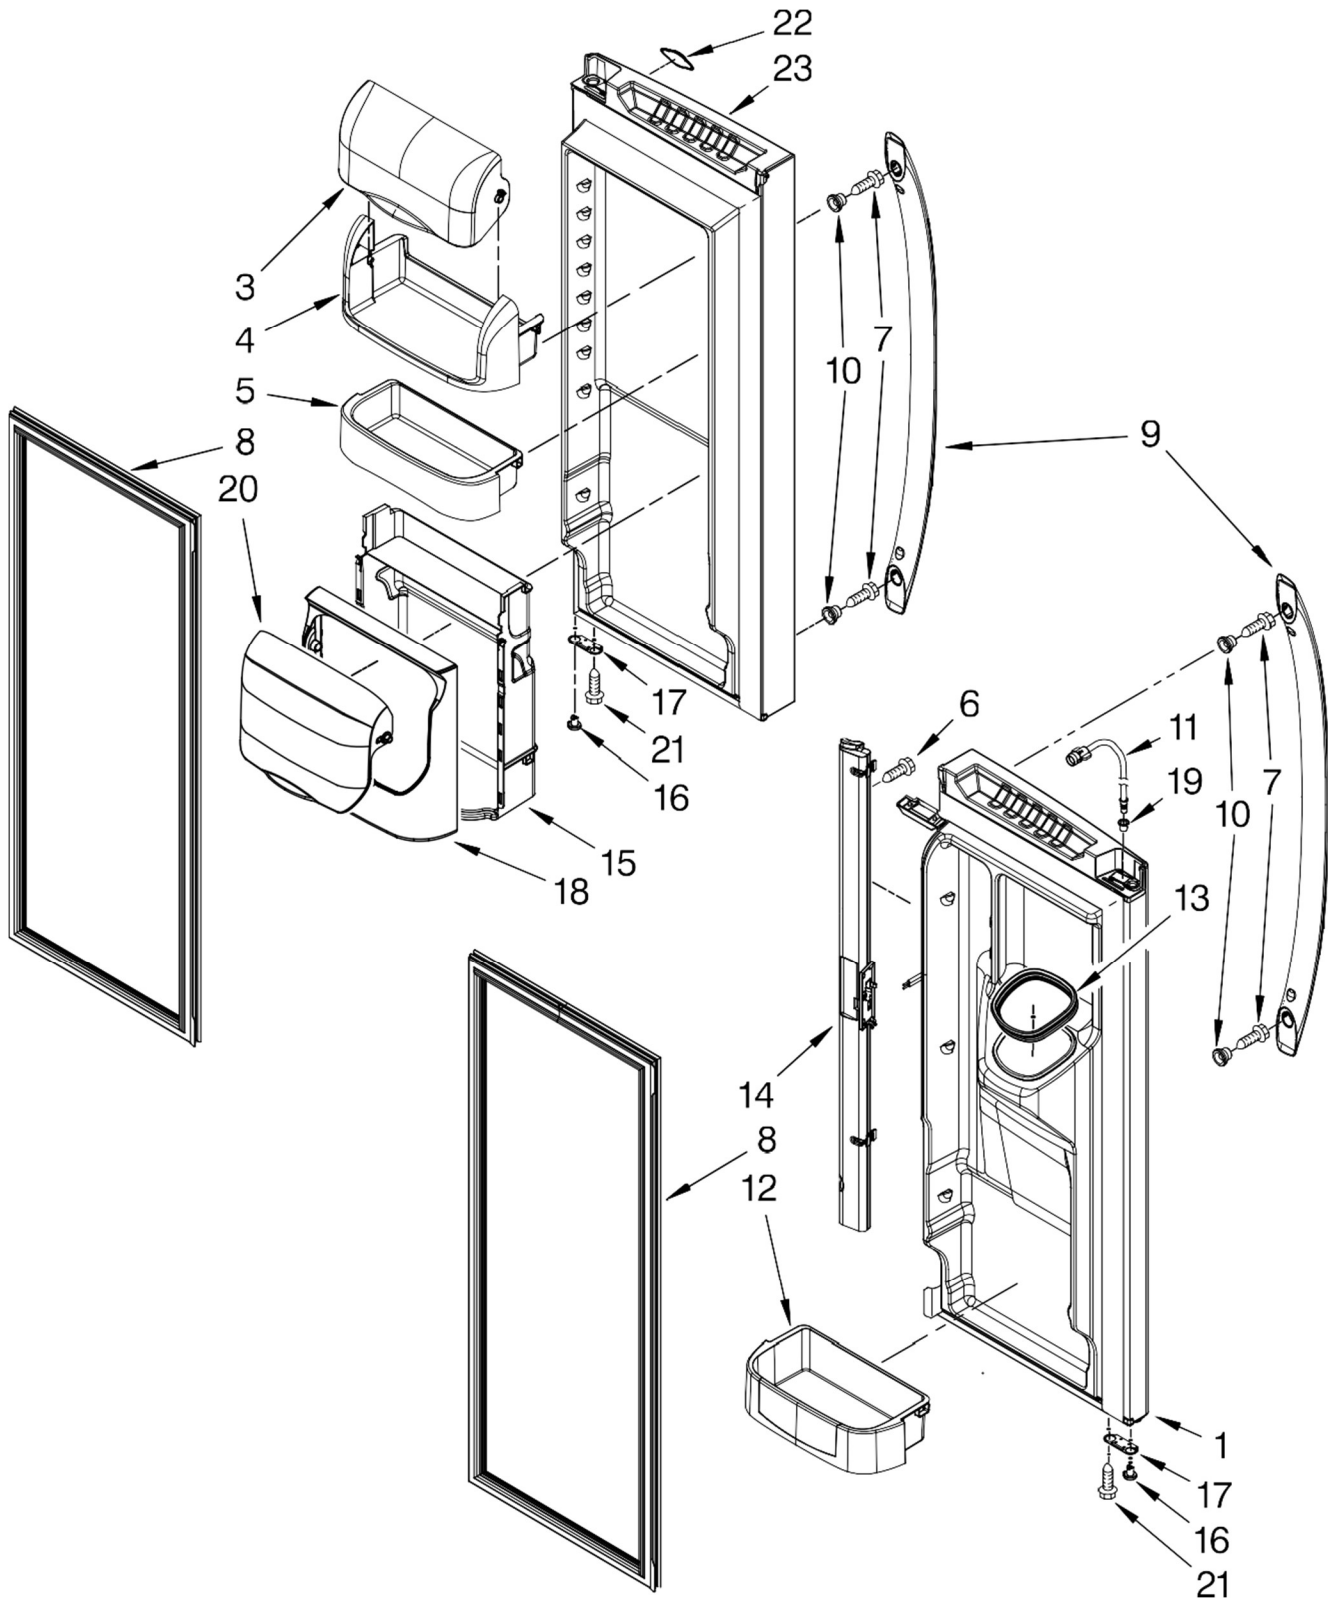

Following Parts Not Illustrated

10244904SP Coupling

Illus. No.	Part No.	DESCRIPTION
1		Liner (Not A Serviceable Part)
3	12002497	Gear (Left)
5	12812903WD	Shaft, Rack
6	12570701V	Socket, Light
7	12002497	Gear, (Right)
8	12990521	Screw, Bracket
9	W10194422	Bulb, Light
10	12476401SP	Housing, Light
11	12935801	Cover, Evap
12	12990511	Screw
13		Bracket, Door Slide
	W10122147	Left
	W10122148	Right
14	13027902SP	Module, Freezer Light
15	12956601	Clip, Fan Motor
16	12466103	Switch, Rocker
17	12990504	Screw, Fan Shroud To Basket
19	W10120018	Slide, Drawer (2)
20	A3189396	Gasket, Foam
21		Adapter
	W10159938	Left
	W10159939	Right
22	12959901	Grille, Air
23	12951401	Shroud, Evap Fan
24	12986101	Blade, Fan (Evaporator)
25	12951101	Grommet, Fan Motor (2)
26	W10257096	Motor, Evaporator Fan
27	D7753903	Funnel, Drain
28	M0500703	Seal, O Ring
29	B8381501	Gasket, Drain Tube
30	12002355	ThermistorKit
31	12815301	Cover, Thermistor
32	12990501	Screw, Adapter

Following Parts Not Illustrated

12952005SP Harness FZ-Light

FOR ORDERING INFORMATION REFER TO PARTS PRICE LIST

Illus. No.	Part No.	DESCRIPTION
1	12978058SQ	Door, Left Mono Stainless
3	12804701SP	Door, Dairy
4	12369502SP	Tray, Dairy
5	12945801SP	Bin, Shelf (Chiller Top)
6	12990513	Screw
7	12991703	Screw, Handle
8		Gasket, Door (Left Door)
	W10163991	ApolloGrey (Right Door)
	W10163991	ApolloGrey Door Handle
9	W10197295	Stainless
10	13001201	Mount, Handle
11	12962106	Waterline, Door
12	12840004	Bin, Shelf (Gallon)
13	12999902	Seal, Ice Chute
14	12722813APK	Mullion, Door Apollo Grey
15	12945601SP	Frame, Chiller (Rear)
16	12028505AP	Closure, Door Apollo Grey
17	12968202AP	Stop, Door Apollo Grey
18	12945501SP	Frame, Chiller (Front)
19	12996601	Clip, Bushing Wire (Left Door)
20	12945701SP	Door, Chiller
21	12990521	Screw
22	W10170766	Nameplate
23	12978062SQ	Door, Right Mono Stainless