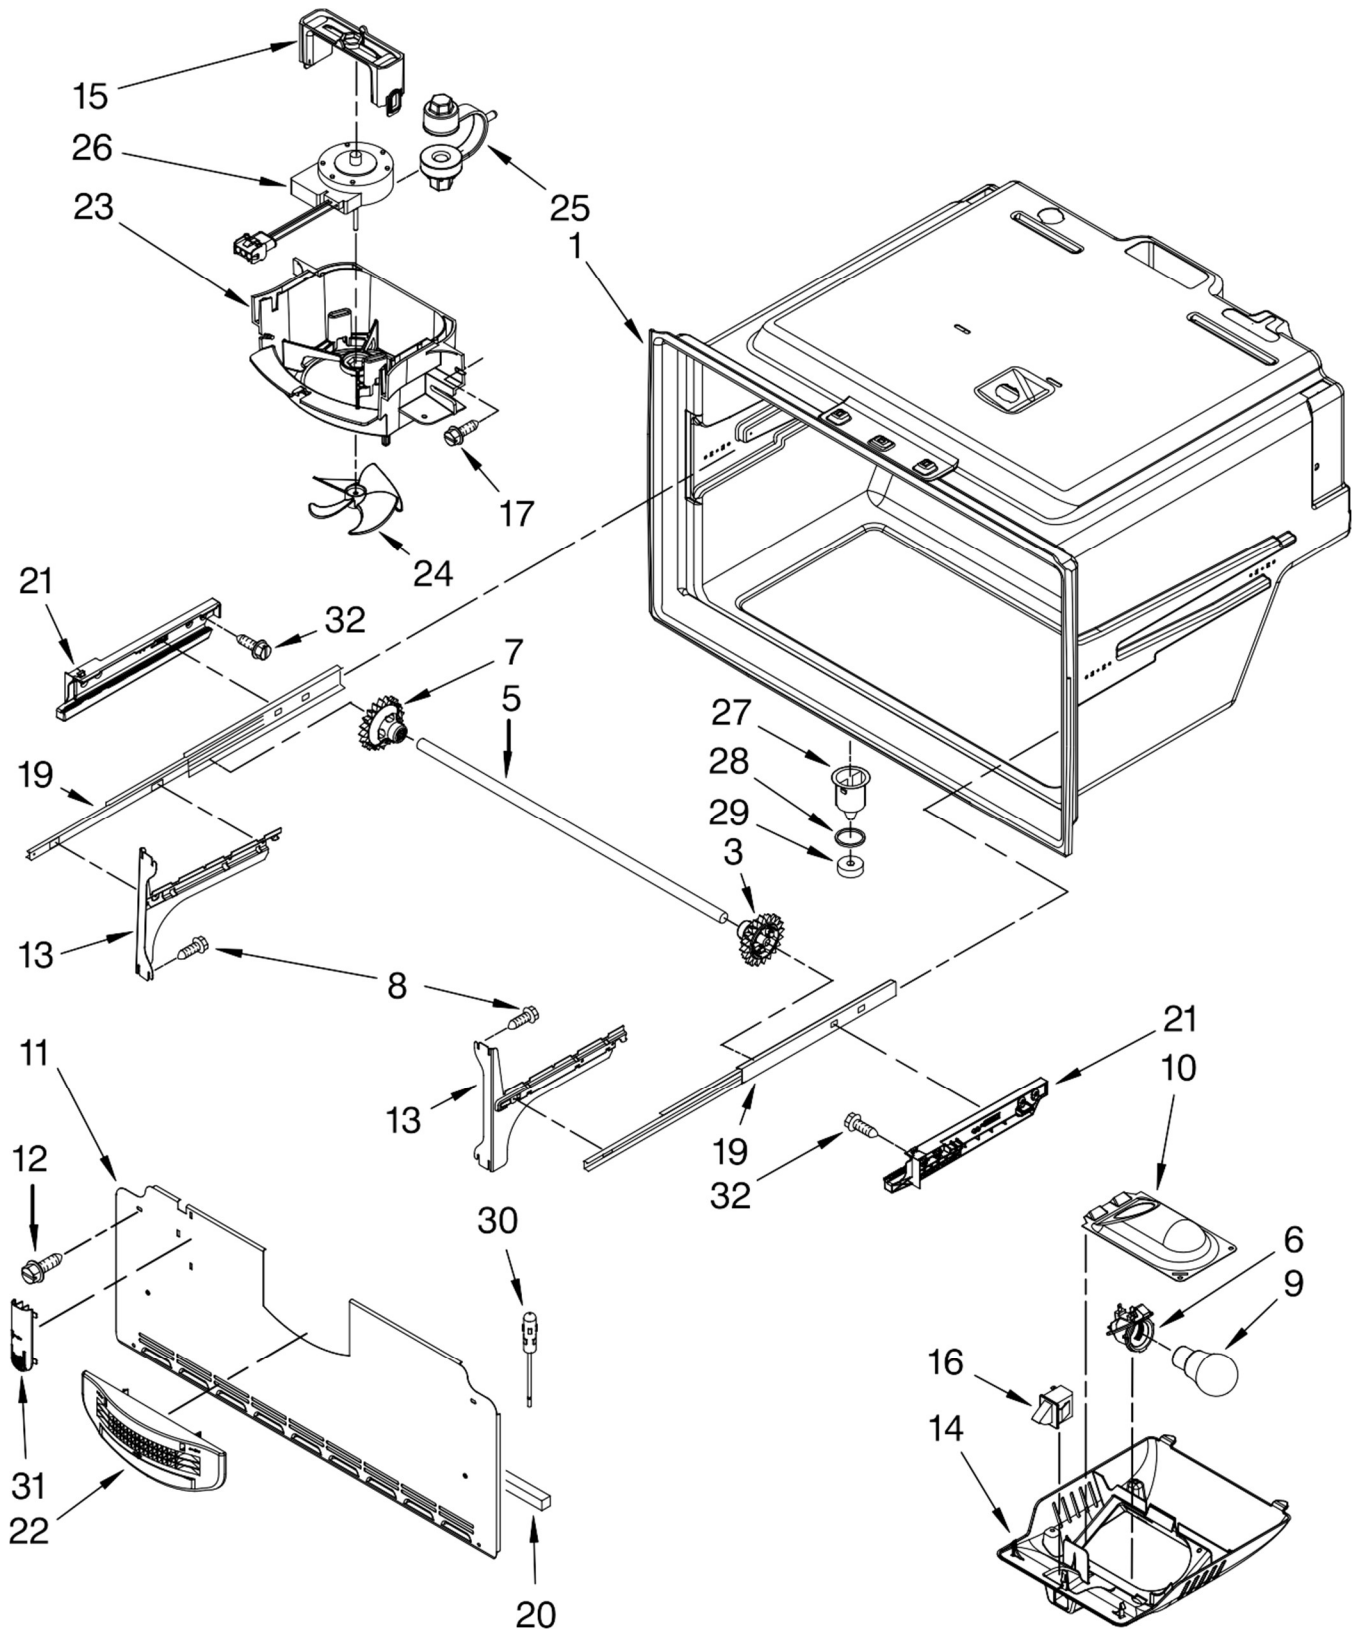

Illus. No.	Part No.	DESCRIPTION
1		Liner (Not A Serviceable Part)
3	12002497	Gear (Left)
5	12812903WD	Shaft, Rack
6	12570701V	Socket, Light
7	12002497	Gear, (Right)
8	12990521	Screw, Bracket
9	W10194422	Bulb, Light
10	12476401SP	Housing, Light
11	12935801	Cover, Evap
12	12990511	Screw
13		Bracket, Door Slide
	W10122147	Left
	W10122148	Right
14	13027902SP	Module, Freezer Light
15	12956601	Clip, Fan Motor
16	12466103	Switch, Rocker
17	12990504	Screw, Fan Shroud To Basket
19	W10120018	Slide, Drawer (2)
20	A3189396	Gasket, Foam
21		Adapter
	W10159938	Left
	W10159939	Right
22	12959901	Grille, Air
23	12951401	Shroud, Evap Fan
24	12986101	Blade, Fan (Evaporator)
25	12951101	Grommet, Fan Motor (2)
26	W10257096	Motor, Evaporator Fan
27	D7753903	Funnel, Drain
28	M0500703	Seal, O Ring
29	B8381501	Gasket, Drain Tube
30	12002355	ThermistorKit
31	12815301	Cover, Thermistor
32	12990501	Screw, Adapter

Following Parts Not Illustrated

12952005SP Harness FZ-Light