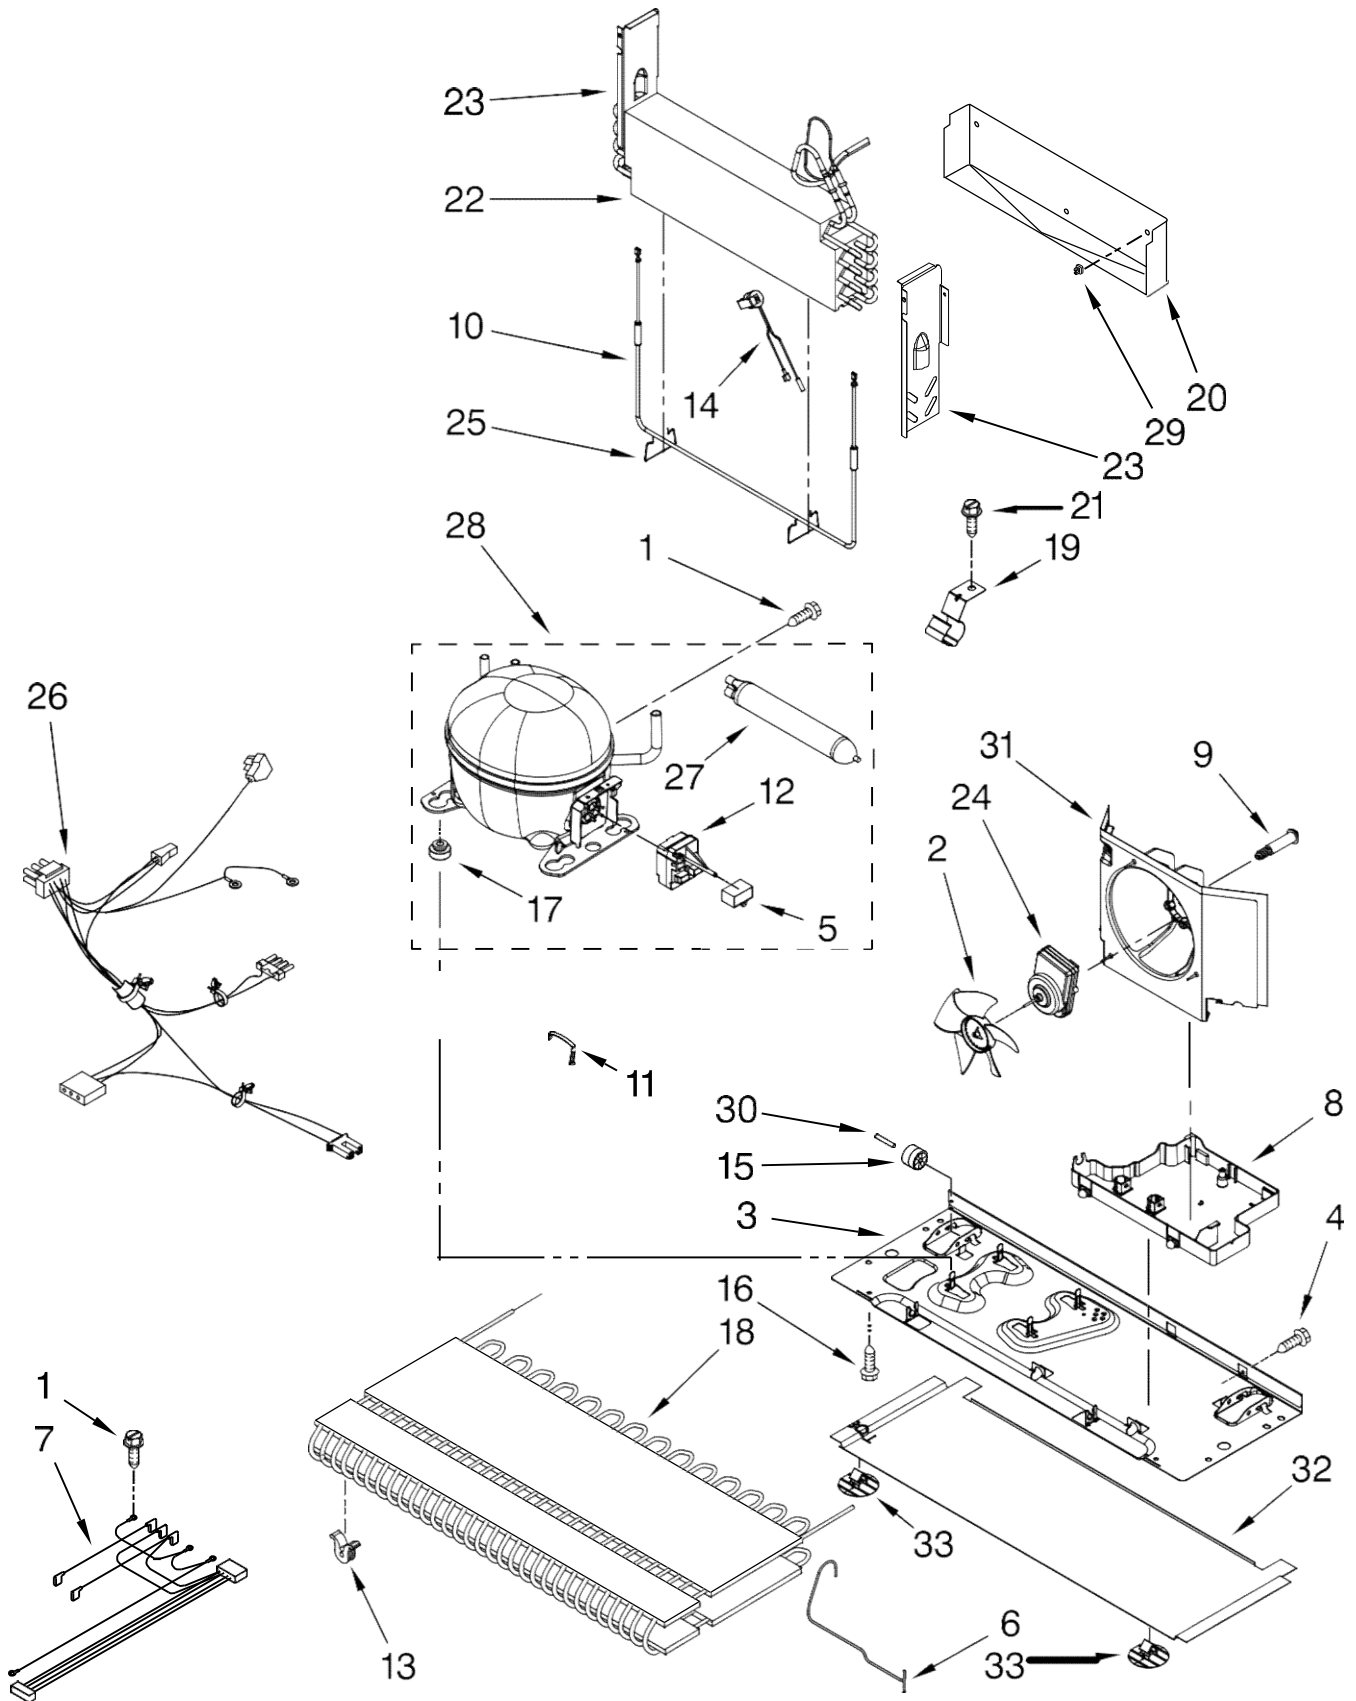

FOR ORDERING INFORMATION REFER TO PARTS PRICE LIST

Refrigerador Maytag 7MI2569VEM2

Illus. No.	Part No.	DESCRIPTION
1	12992301	Screw
2	12825803	Blade, Fan
3	W10210985	Basepan
4	12990511	Screw
5	2264017	Capacitor
6	W10217747	Tube, Discharge
7	W10119239	Harness, Evap. Heater
8	W10215085	Pan, Drain
9	W10216919	Screw, Shoulder
10	12729123	Heater, Defrost
11	W10204187	Strap, Bale
12	W10197428	Start Device
13	W10137529	Grommet, Cond (4)
14	12639311SP	Thermostat, Defrost
15	12477102	Roller (2)
16	12992101	Screw
17	10835903SP	Grommet (4)
18	W10135026	Condenser

Illus. No.	Part No.	DESCRIPTION
19	10547003	Clip, Drier
20	12225403WD	Clip, Drier
21	12990701	Screw
22	12959803	Evaporator Drain
23	12963102SP	Right Side
	12963002SP	Left Side
24	12825101	Motor, Fan
25	10428101	
26	W10234027	Harness, Unit with Power Cord
27	W10143759	Drier
28	W10134623	Compressor (Includes items)
29	10623002	Clip, Evaporator
30	12477202	-----
31	W10189184	-----
32	W10206338	Extension-Basepan
33	W10206339	Fastener-Basepan

Illus. No.	Part No.	DESCRIPTION
<u>Following Parts Not Illustrated and Optional Parts Not Included</u>		
	978025	Valve, Access
	978026	Valve, Access
	978027	Válvula, Access
	978028	(3/8") Valve, Access (1/2")
	978029	Valve, Access
	978030	(3/8") Valve, Access
	876764	Válvula, Access (3/16")
REFRIGERANT CHARGE		
		5.25 Ozs. (R-134A)