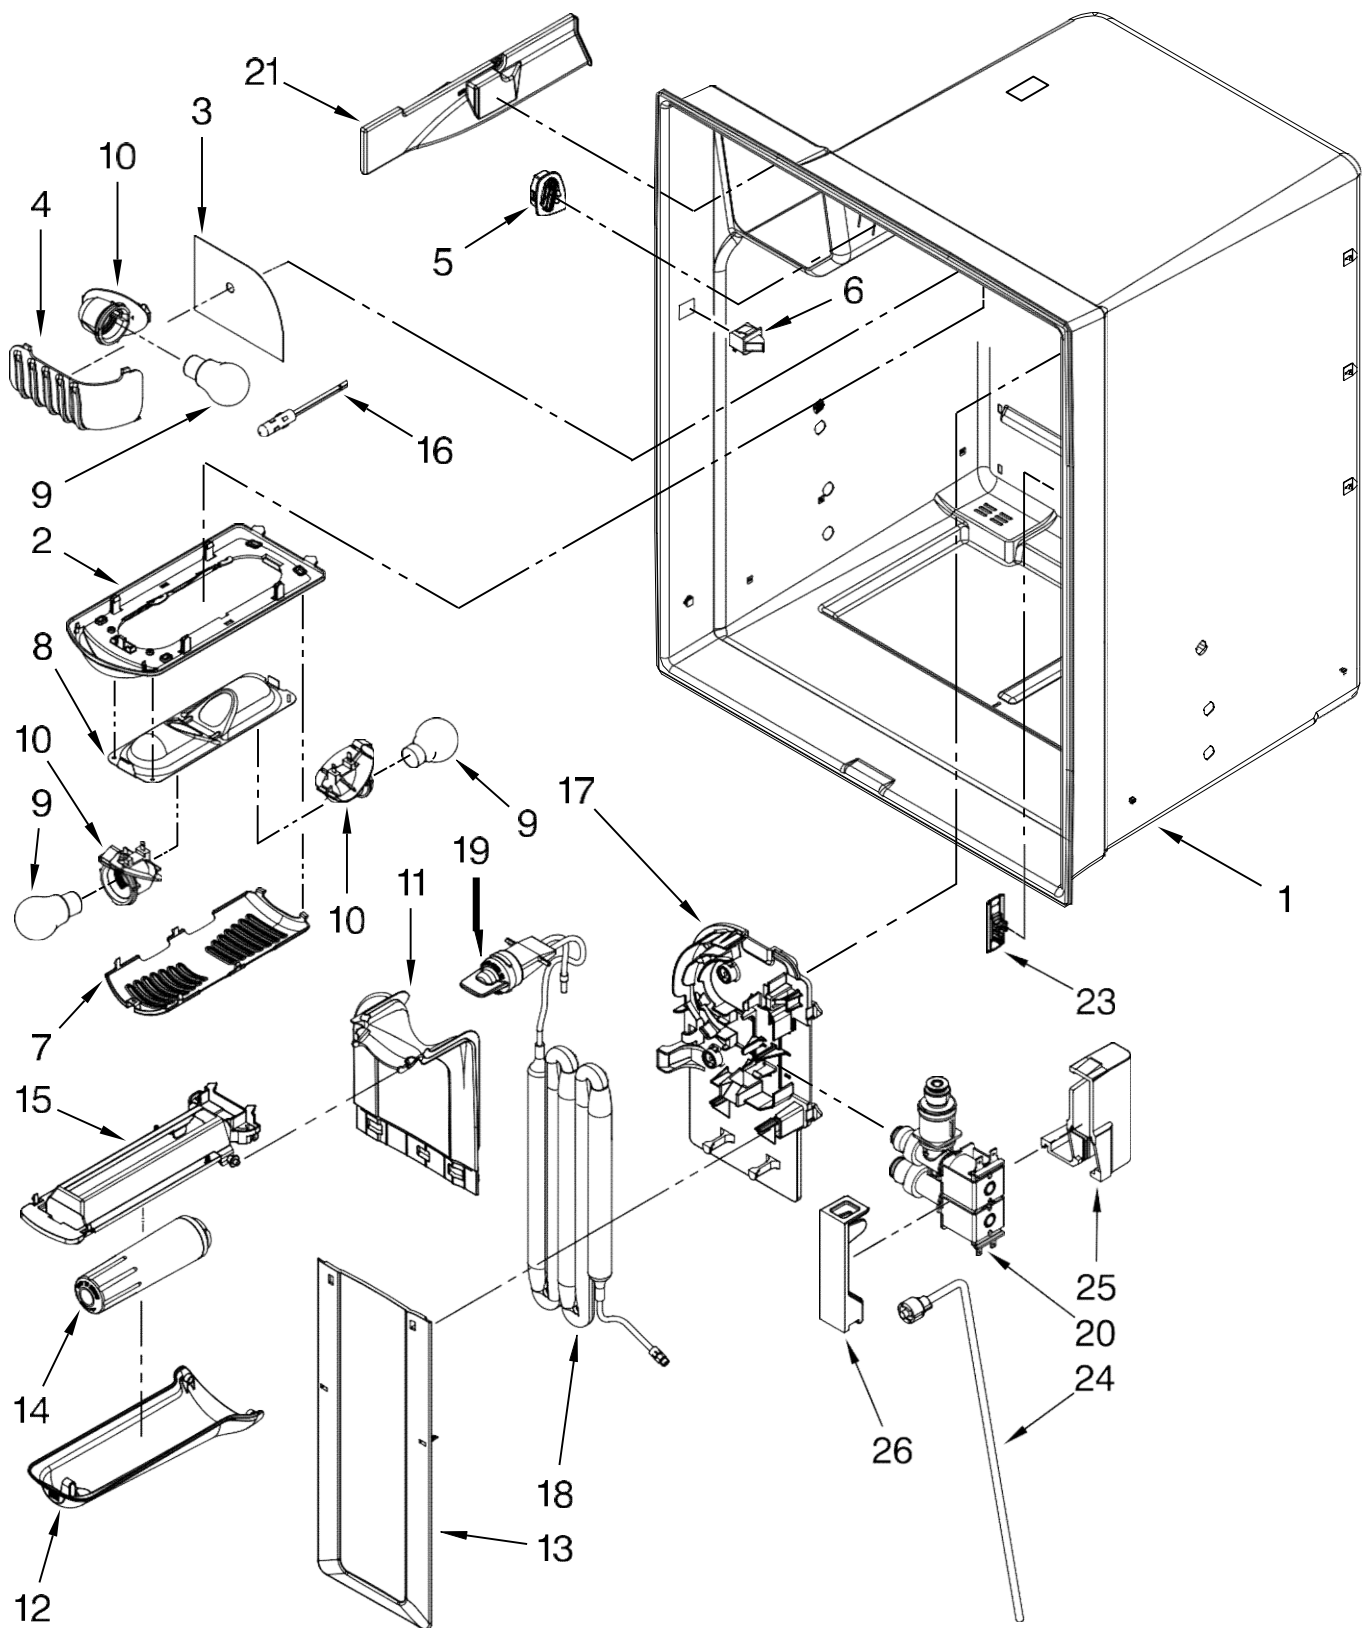

FOR ORDERING INFORMATION REFER TO PARTS PRICE LIST

Refrigerador Maytag 7MI2569VEM2

Illus. No.	Part No.	DESCRIPTION
1		Literature Parts W10238848 Tech Sheet W10238972 Use & Care Guide W10212209 Guide, Energy
2	12961401	Tube W/Waterline, Fill-IM
3	12698403	Block, Pivot
4	B5759655	Gasket, MC Back
5		Cover, Top Hinge (Right) 12962302AP Apollo Grey
6		Cover, Fill Tube 12981401AP Apollo Grey
7	12961602	Cover, Control Box
8	M0108107	Clamp, Tube
9	12992602	Screw, Hinge Cover
10	12963205ED	Hinge, Top Right
11	12992201	Screw, Center Hinge
12	12990511	Screw (3)
13		Cover, Top Hinge (Left) 12962301AP Apollo Grey
14	12992403	Screw, Top Hinge
15		Hinge, Center (RT) 13000002AP Apollo Grey
16	12957601	Box, HV Control
17		Cover, Corner (2) 12587703AP Apollo Grey
18	12963204ED	Hinge, Top Left
19	12906303WD	Foot, Cabinet
20	12991302	Screw (8)
21		Shim, Top Hinge 12999501 Left 12999502 Right
22		Grille, Toe 12880103AP Apollo Grey
23	12957701SP	Lid, HV Control
24		Hinge, Center (LT) 13000001AP Apollo Grey
25	12990702	Screw, Cover
26		Cabinet (Not A Servicable Part)
28	12990302	Screw, Block
29	12957801	Gasket, HV Control
30	W10211858	Cover, MC Back
31	W10210988	Tube, Drain
33	12820505	Fiber, Acoustic
34	10354002	Brake, Foot
35	W10213583	Board, HV Control
36	12580304	Roller Assembly
37	12606103	Bolt, Roller Adjust