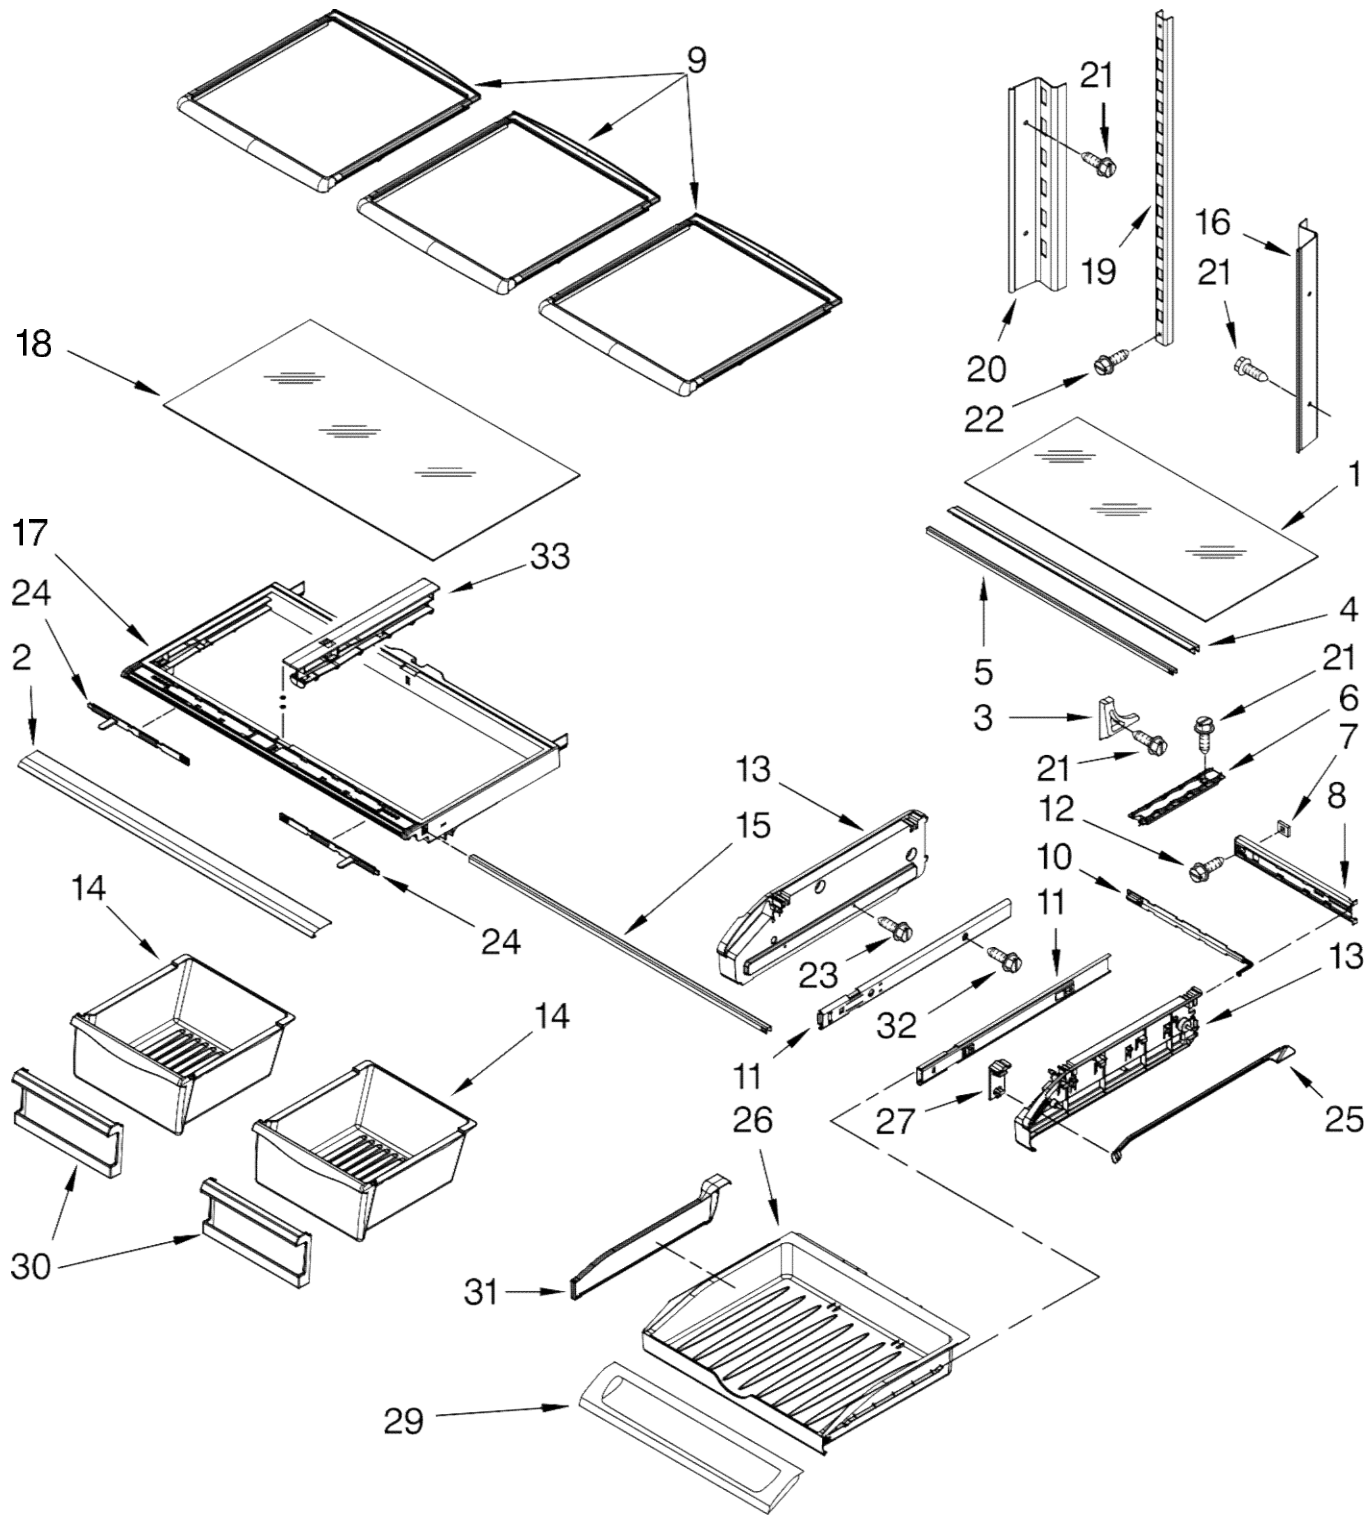

FOR ORDERING INFORMATION REFER TO PARTS PRICE LIST

Refrigerador Maytag 7MI2569VEM2

Illus. No.	Part No.	DESCRIPTION
1	12204824	Glass, Pantry
2	W10231345	Trim, Crisper
3	13062602	Support-Crisper-2
4	12655902SP	Support, Pantry(2)
5	12227305WD	Brace, Pantry (2)
6	12531901	Track, Pantry
7	12656901	Gasket, Pantry
8	12656202	Housing, Control
9	12883507	Shelf, Glide (3)
10	12655402	Slide, Temperature
11	13058101V	Glide, Drawer(2)
12	12990513	Screw
13		Endcap, Pantry
	12656106	Left
	12656019	Right
14	12804601SP	Pan, Crisper (2)
15	12642303WD	Brace, Crisper
16	13039301	Ladder, Side RH
17	12796301SP	Frame, Crisper
18	12204830	Glass, Crisper Cover
19	W10273464	Ladder, Center
20		Ladder, Side
	W10251966	Left
	W10251965	Right
21	12990513	Screw
22	12990515	Screw
23	12990512	Screw
24	12530805SP	Slide, Humidity Control
25	12655304	Bar, Temperature Control
26	12731302	Drawer, Pantry
27	12655204V	Knob, Temperature Control
		Crisper Frame
29	12656815	Lid-Pantry
30	12802602SP	Front-Crisper
31	12731901	Divider, Pantry
32	12990504	Screw
33	12796401	Rail-Center-Crspr.