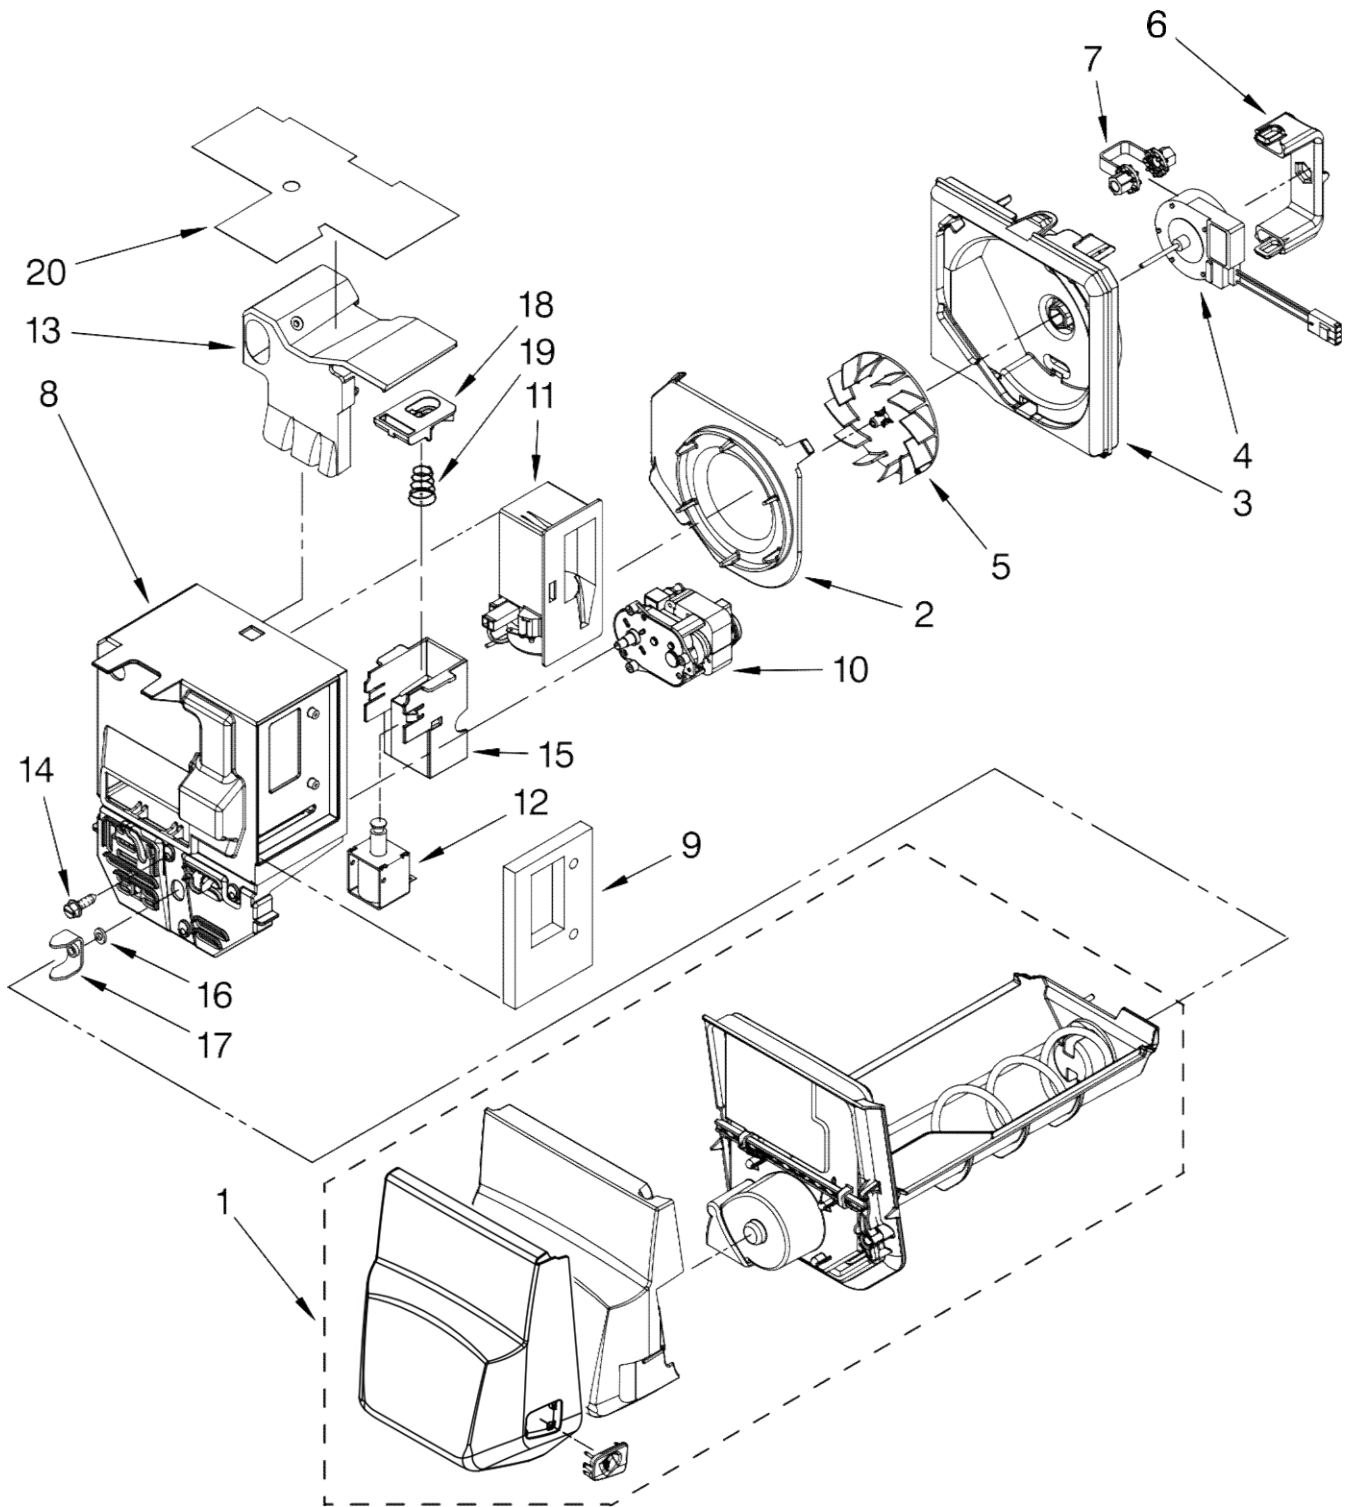

FOR ORDERING INFORMATION REFER TO PARTS PRICE LIST

Refrigerador Maytag 7MI2569VEM2

Illus. No.	Part No.	DESCRIPTION
1		Liner (Not A Serviceable Part)
2	12905803	Module, Light
3	12691605	Foil, Light
4	12921801	Cover, Light
5	13008201	Grille, Air
6	12466103	Switch, Light (2)
7	12905902	Cover, Light
8	12806601V	Housing, Light
9	W10194422V	Bulb, Light
10	12570701	Socket, Light
11	12960101	Cover, Water Tank (Upper)
12	12960301	Lid, Water Filter
13	12960001	Cover, Water Tank (Lower)
14	UKF8001AXX	Filter, Water
15	12955901	Bracket, Filter Base
16	12002355	Thermistor
17	12956001	Bracket, Water Tank & Valve
18	12956202	Water Tank & Head Assembly
19	12664501SP	Plug, Bypass
20	12956102	Valve, Water Inlet
21	12960901	Cover, Ice Box Harness
23	12987301	Cover, Chiller Vent
24	12962204	Waterline, Cabinet (W/Nut)
25	W10118193	Enclosure, Water Valve Connector
26	W10118194	Lid, Enclosure

FOR ORDERING INFORMATION REFER TO PARTS PRICE LIST

Refrigerador Maytag 7MI2569VEM2

Illus. No.	Part No.	DESCRIPTION
1	12204824	Glass, Pantry
2	W10231345	Trim, Crisper
3	13062602	Support-Crisper-2
4	12655902SP	Support, Pantry(2)
5	12227305WD	Brace, Pantry (2)
6	12531901	Track, Pantry
7	12656901	Gasket, Pantry
8	12656202	Housing, Control
9	12883507	Shelf, Glide (3)
10	12655402	Slide, Temperature
11	13058101V	Glide, Drawer(2)
12	12990513	Screw
13		Endcap, Pantry
	12656106	Left
	12656019	Right
14	12804601SP	Pan, Crisper (2)
15	12642303WD	Brace, Crisper
16	13039301	Ladder, Side RH
17	12796301SP	Frame, Crisper
18	12204830	Glass, Crisper Cover
19	W10273464	Ladder, Center
20		Ladder, Side
	W10251966	Left
	W10251965	Right
21	12990513	Screw
22	12990515	Screw
23	12990512	Screw
24	12530805SP	Slide, Humidity Control
25	12655304	Bar, Temperature Control
26	12731302	Drawer, Pantry
27	12655204V	Knob, Temperature Control
		Crisper Frame
29	12656815	Lid-Pantry
30	12802602SP	Front-Crisper
31	12731901	Divider, Pantry
32	12990504	Screw
33	12796401	Rail-Center-Crspr.