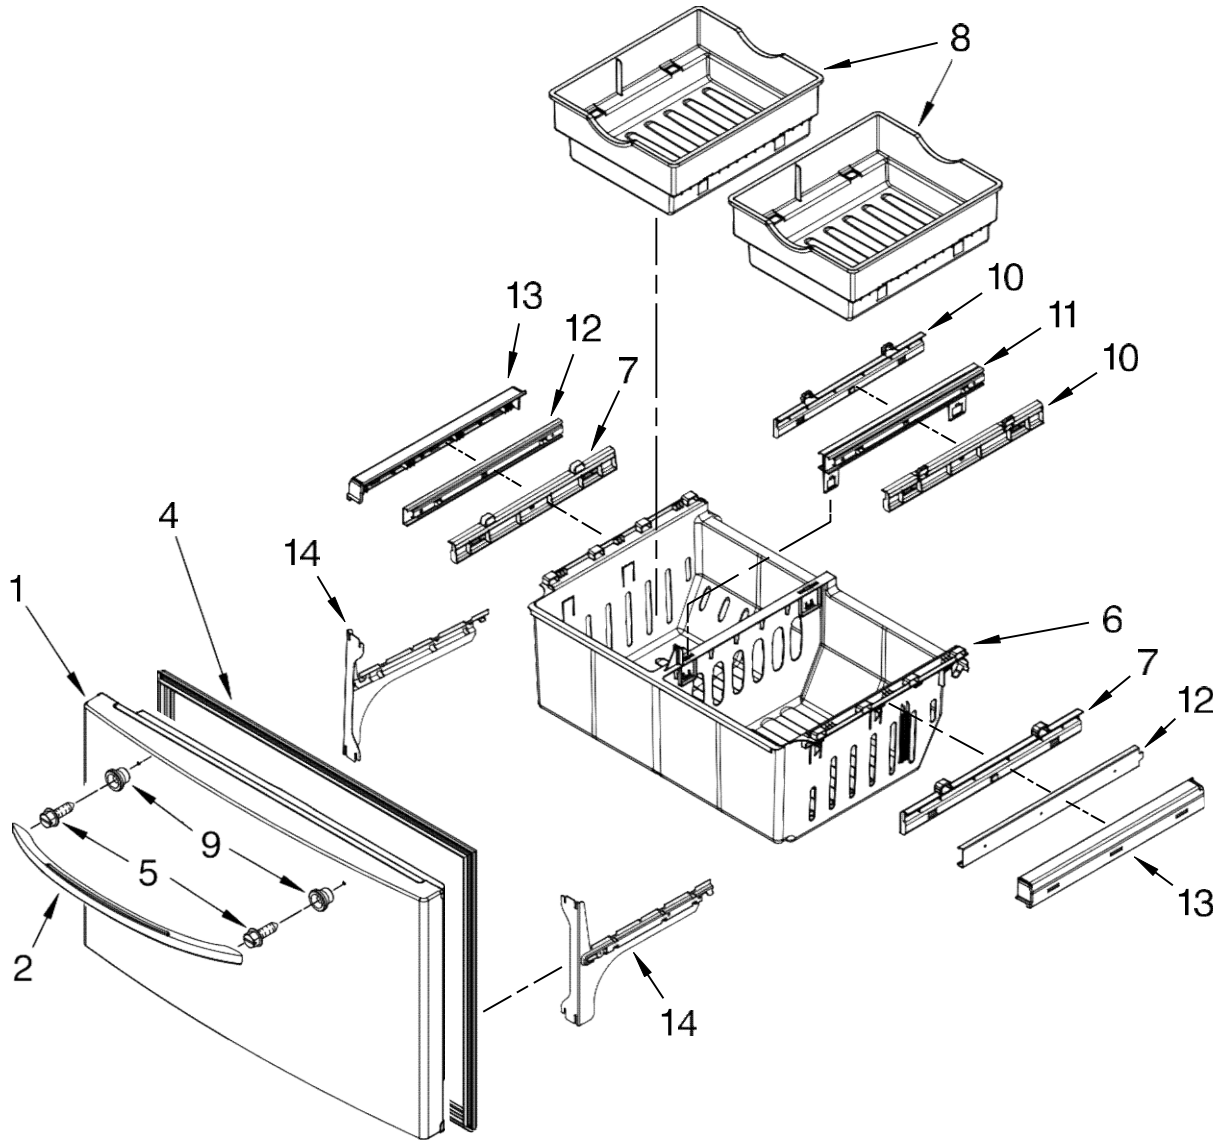

Ilus. No.	Part No.	DESCRIPTION
1	12977830SQ	Freezer Door Mono Stainless
2	W10197300	Handle, Door Stainless
4	W10164045	Gasket, Door Apollo Grey
5	12991703	Screw, Handle

Ilus. No.	Part No.	DESCRIPTION
6	12924801SP	Bin, Lower
7	12925403SP	Adapter, Bin (Outer)
8	12924903	Bin, Upper
9	13001201	Mount, Handle
10	12925404SP	Adapter, Bin (Inner)
11	12969701	Bracket/Glide Assembly

Ilus. No.	Part No.	DESCRIPTION
12	12925101	Glide, Upper
13	12925502SP	Retainer, Glide Right
	12925501SP	Left
14	W10122147	Bracket, Door Slide Left
	W10122148	Right