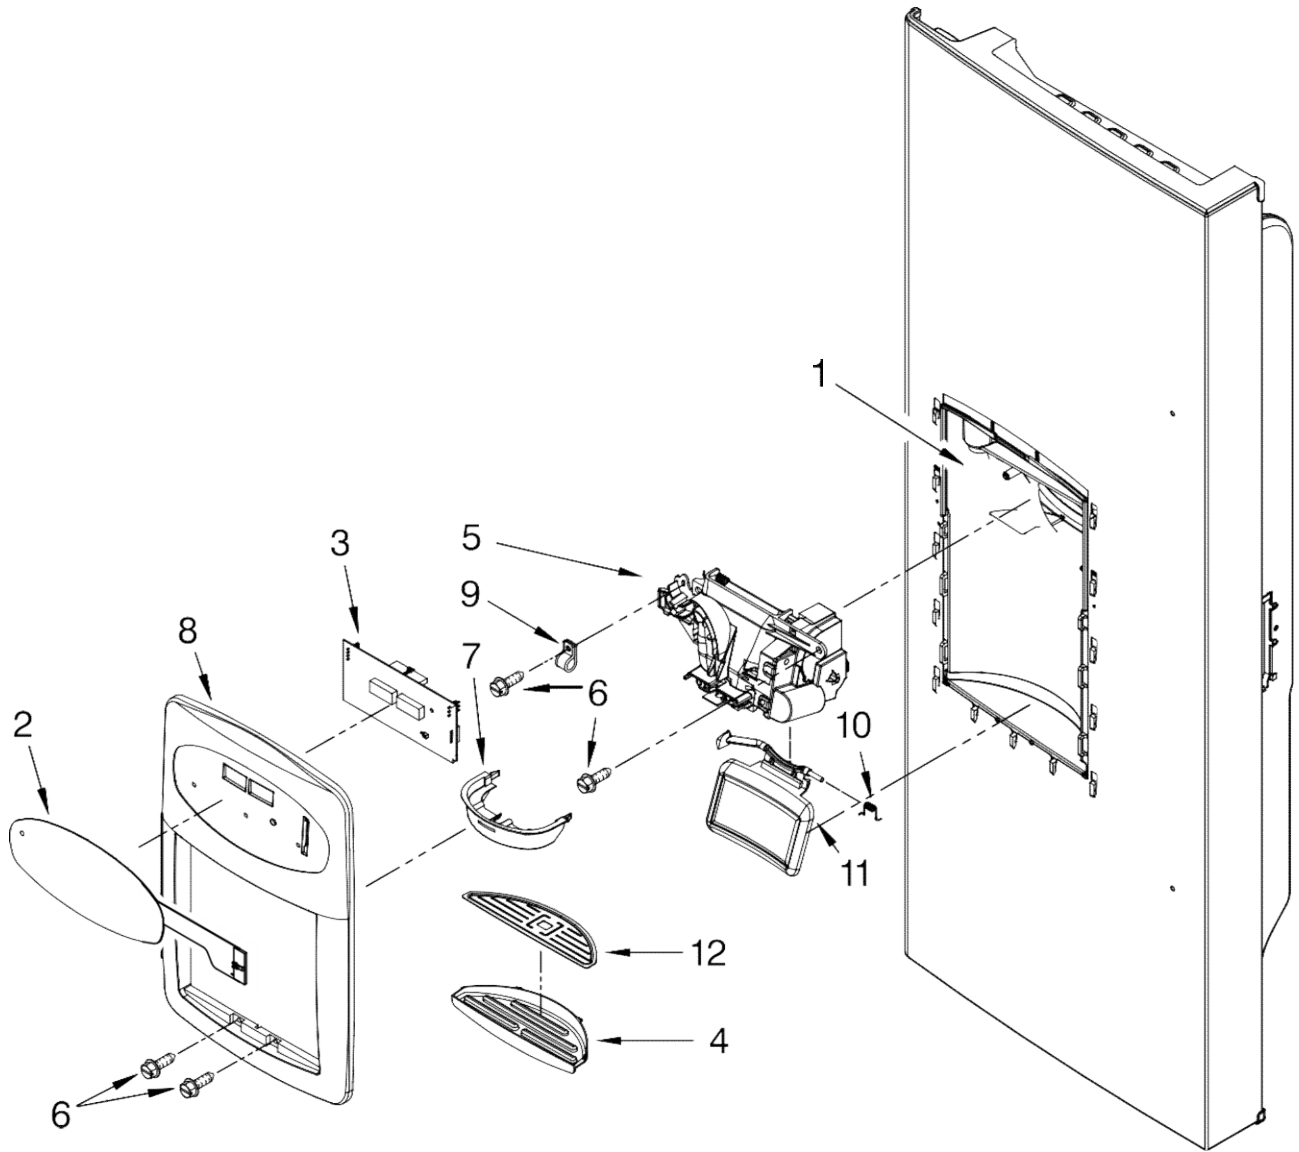

Illus. No.	Part No.	DESCRIPTION	Illus. No.	Part No.	DESCRIPTION	Illus. No.	Part No.	DESCRIPTION
1		Housing, Dispenser (Not Serviced)	5		Chute, Ext/Yoke (Includes Switch)	9	M0108106	Clamp, Tube
2		Keyboard		13005705	Midnight Grey	10		Yoke Pad Assy.
	W10164471	Stainless	6		12990513 Screw (3)		W10185233	Midnight Grey
3		Board, L.V.	7		12958301 Ring, Target	11		12565502 Spring
4		Sump, Dispenser	8		Facade, Dispenser	12		W10142275 Grille-Sump
	W10185235	Midnight Grey		W10142273	Stainless			

FOR ORDERING INFORMATION REFER TO PARTS PRICE LIST