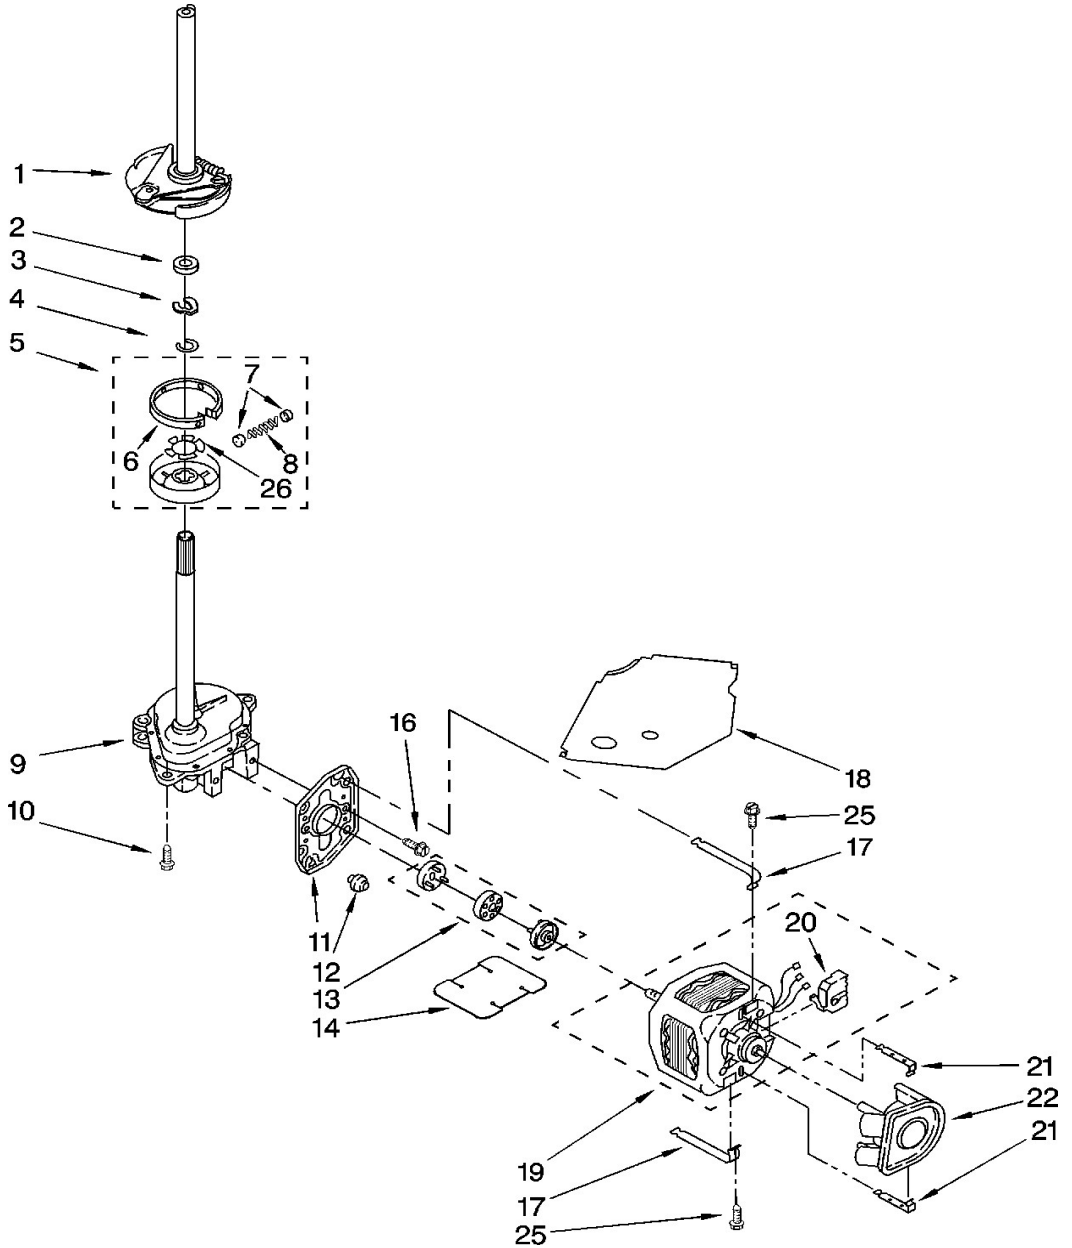

Lavadora Whirlpool 7MLB8444PQ1