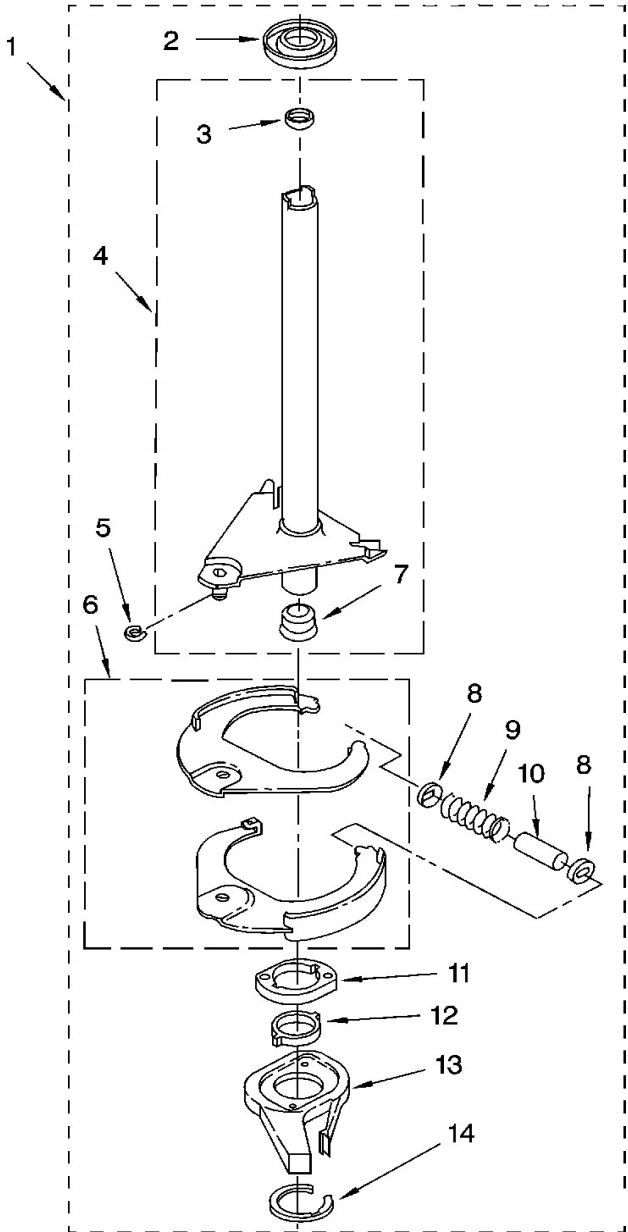

Lavadora Whirlpool 7MLB8444PQ1