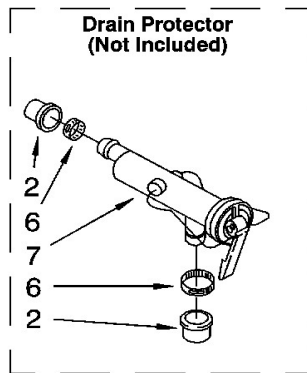

Lavadora Whirlpool 7MLB8444PQ1

<u>No. Ilus.</u>	<u>DESCRIPCIÓN</u>	<u>No. de Parte</u>
1	Connector Kit, Plastic Drain Hose	285442
2	Sleeve Kit, (Contains 2 Sleeves)	285321
3	Clamp, Hose	285655
4	Connector, Straight	16272
5	Siphon Break Kit (Not Included)	285320
6	Clamp, Hose	285655
7	Drain Protector (Not Included)	367031