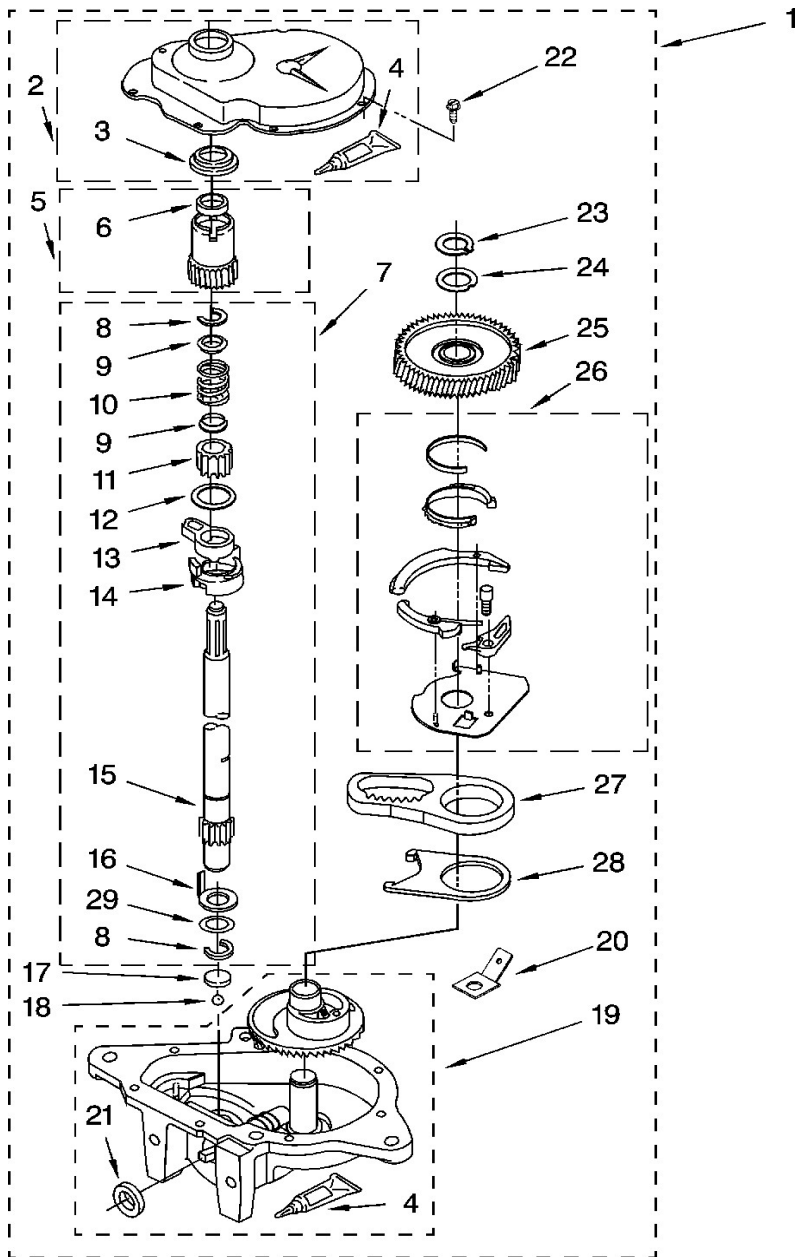

Distribuidor Autorizado

SurteRápido.com

Venta de Refacciones
Electrodomesticas

Lavadora Whirlpool 7MLB8444PQ1