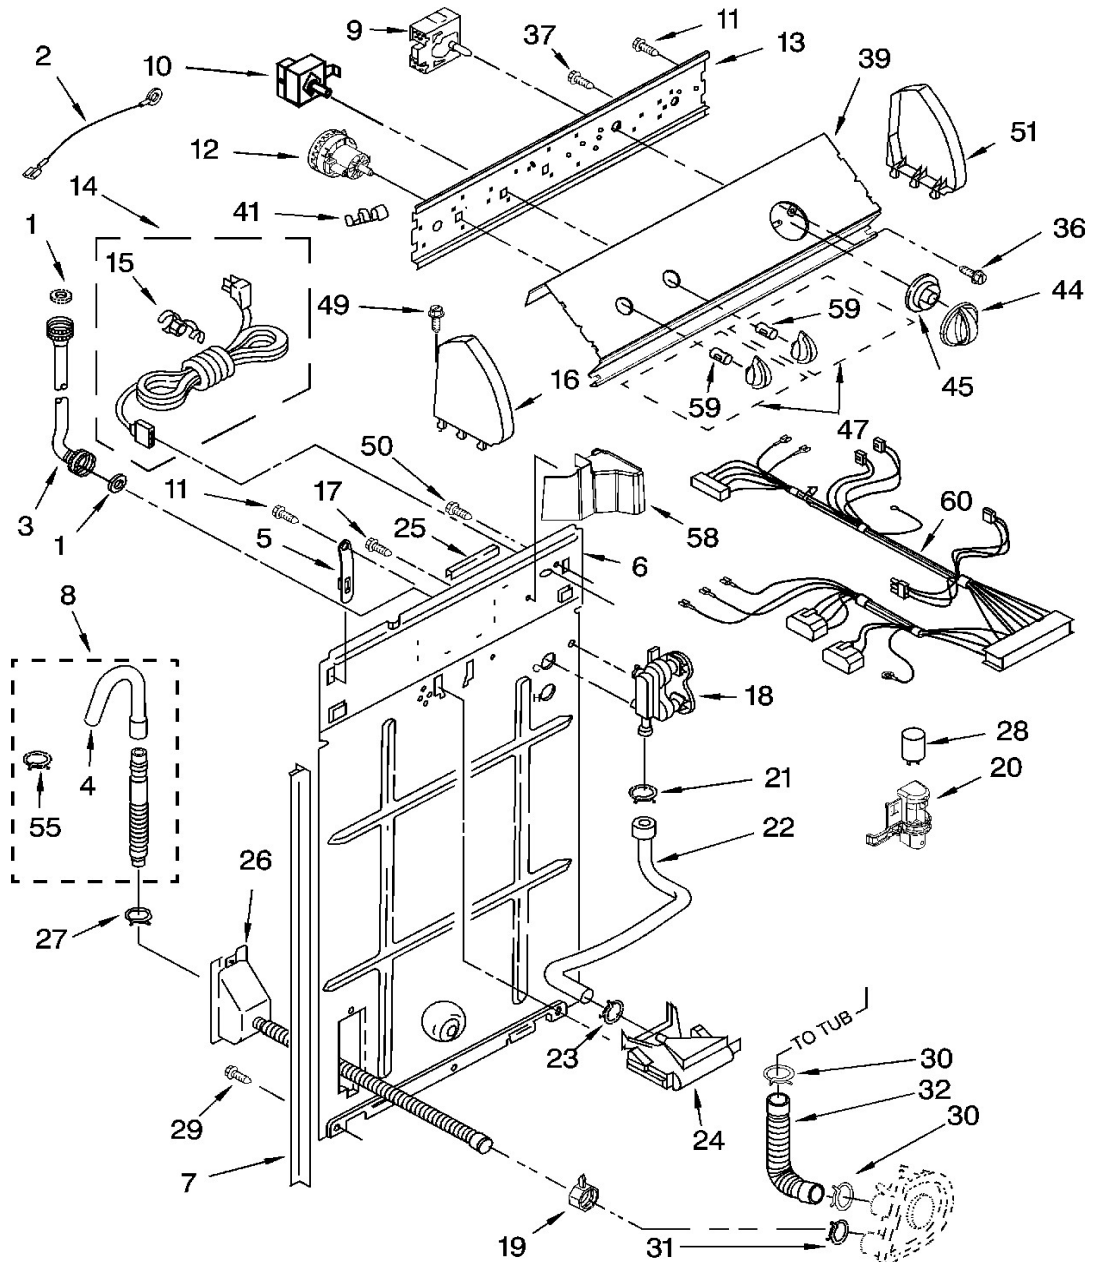

## Lavadora Whirlpool 7MLB8444PQ1

<b>No. Ilus.</b>	<b>DESCRIPCIÓN</b>	<b>No. de Parte</b>
<b>2</b>	Top (White)	8541617
	Top (Biscuit)	8541619
<b>4</b>	Nut, Push-In	357213
<b>5</b>	Cabinet (White)	63128
	Cabinet (Biscuit)	3954777
<b>6</b>	Clip, Top & Cabinet & Rear Panel (2)	62780
<b>7</b>	Dispenser, Bleach	3362952
<b>8</b>	Screw, Ground	3351614
<b>9</b>	Screw, 10-16 x 1/2	308685
<b>11</b>	Switch, Lid	8318084
<b>12</b>	Nut, Hex	680762
<b>13</b>	Screw, Lid Hinge Mounting (4)	355274
<b>15</b>	Hinge, Lid (L.H.)	8318088
<b>16</b>	Hinge, Lid (R.H.)	54583
<b>17</b>	Bumper, Lid Hinge	19119
<b>18</b>	Bearing, Lid Hinge (2)	21258
<b>19</b>	Lid (White)	8557513
	Lid (Biscuit)	8557514
<b>22</b>	Bumper, Lid (2)	9724509
<b>28</b>	Screw, 10-16 x 3/8 (4)	9420601

# Lavadora Whirlpool 7MLB8444PQ1

<b>No. Ilus.</b>	<b>DESCRIPCIÓN</b>	<b>No. de Parte</b>
<b>1</b>	Washer, Water Inlet Hose (4)	16123
<b>2</b>	Wire, Ground	3395559
<b>3</b>	Hose, Water Inlet (Red)	89503
	Hose, Water Inlet (Blue)	89503
<b>4</b>	Nozzle-Drain Hose	3357027
<b>5</b>	Strap, Console (2)	8568314
<b>6</b>	Panel, Rear	8541686
<b>7</b>	Pad, Rear Panel	62747
<b>8</b>	Hose, Drain (4 Ft.)	285664
	Hose, Drain (9 Ft.) (Not Included)	285666
	Extension, Drain Hose (21 Inches)	285702
<b>9</b>	Timer, Control (50 Hz.)	3951603
<b>10</b>	Switch, Water Temperature	661614
<b>11</b>	Screw, 8-18 x 3/8	90767
<b>12</b>	Switch, Water Level	3366847
<b>13</b>	Bracket, Control	3948814
<b>14</b>	Cord, Power	8559419
<b>15</b>	Strain Relief, Power Cord	285777
<b>16</b>	Cap, End (L.H.) (White)	279962
	Cap, End (L.H.) (Biscuit)	8314852
<b>17</b>	Screw, 8-18 x 1/2	9740848
<b>18</b>	Valve, Water Mixing	285805
<b>19</b>	Clamp, Hose	3976395
<b>20</b>	Clip, Capacitor	8318046
<b>21</b>	Clamp, Hose	596669
<b>22</b>	Hose, Vacuum Break	3357328
<b>23</b>	Clamp, Hose	596669
<b>24</b>	Break, Vacuum	3347034