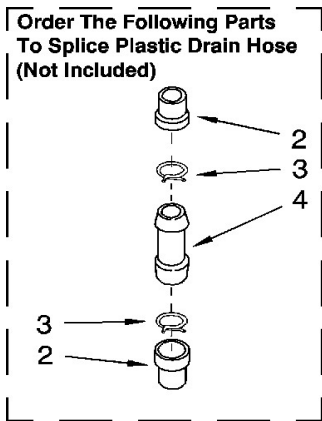

Lavadora Whirlpool 7MLB8444PQ1

<u>No. Ilus.</u>	<u>DESCRIPCIÓN</u>	<u>No. de Parte</u>
1	Connector Kit, Plastic Drain Hose	285442
2	Sleeve Kit, (Contains 2 Sleeves)	285321
3	Clamp, Hose	285655
4	Connector, Straight	16272
5	Siphon Break Kit (Not Included)	285320
6	Clamp, Hose	285655
7	Drain Protector (Not Included)	367031