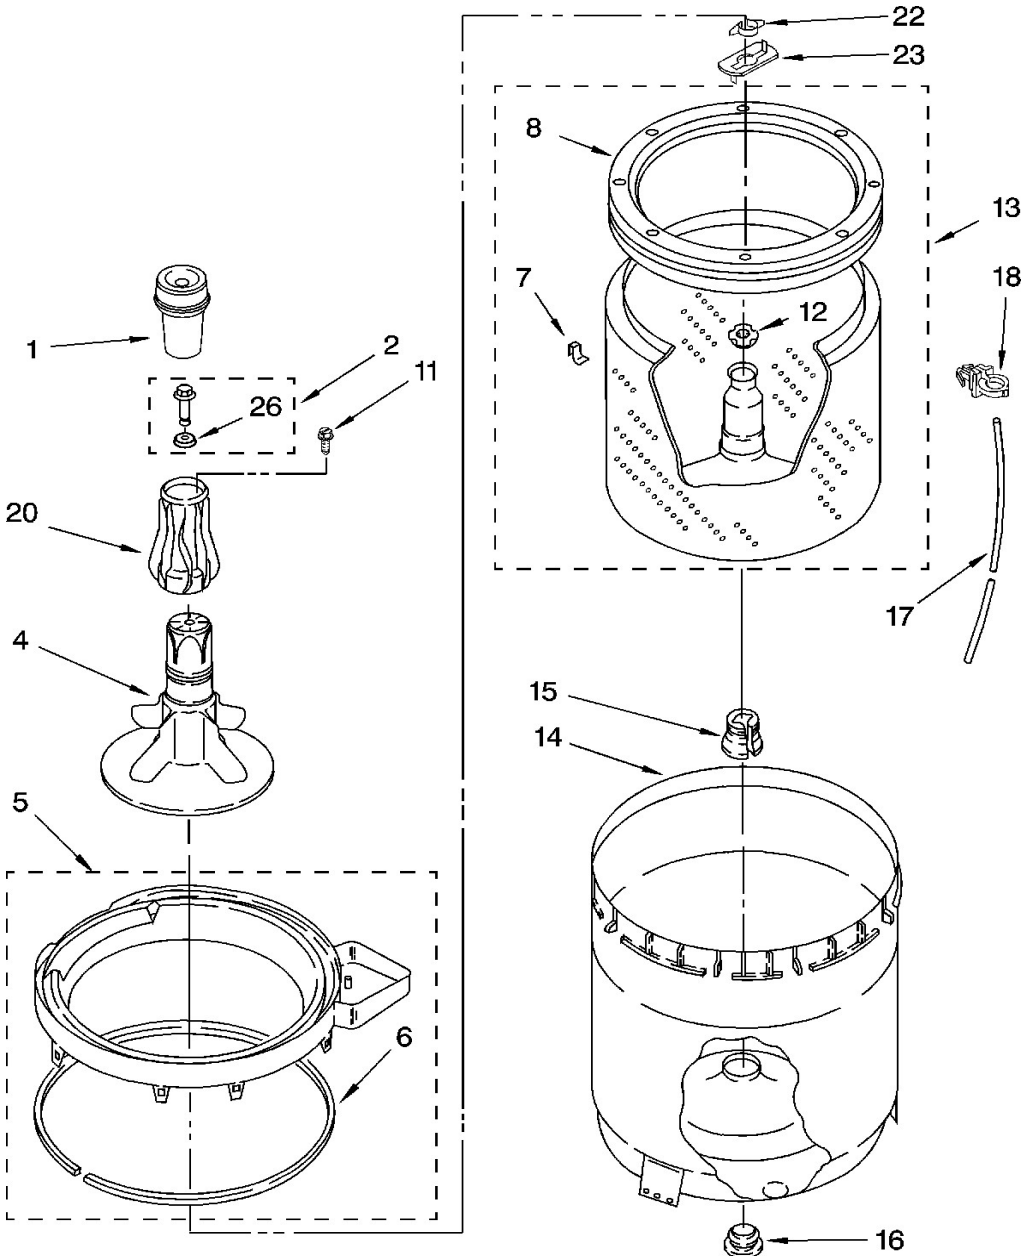

Distribuidor Autorizado

SurteRápido.com

Venta de Refacciones
Electrodomesticas

Lavadora Whirlpool 7MLB8444PQ1