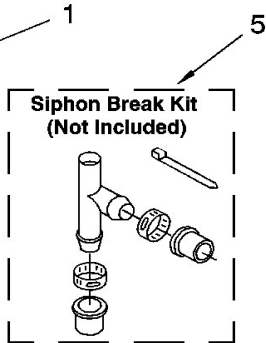

Lavadora Whirlpool 7MLB8444PQ1

<u>No. Ilus.</u>	<u>DESCRIPCIÓN</u>	<u>No. de Parte</u>
1	Connector Kit, Plastic Drain Hose	285442
2	Sleeve Kit, (Contains 2 Sleeves)	285321
3	Clamp, Hose	285655
4	Connector, Straight	16272
5	Siphon Break Kit (Not Included)	285320
6	Clamp, Hose	285655
7	Drain Protector (Not Included)	367031