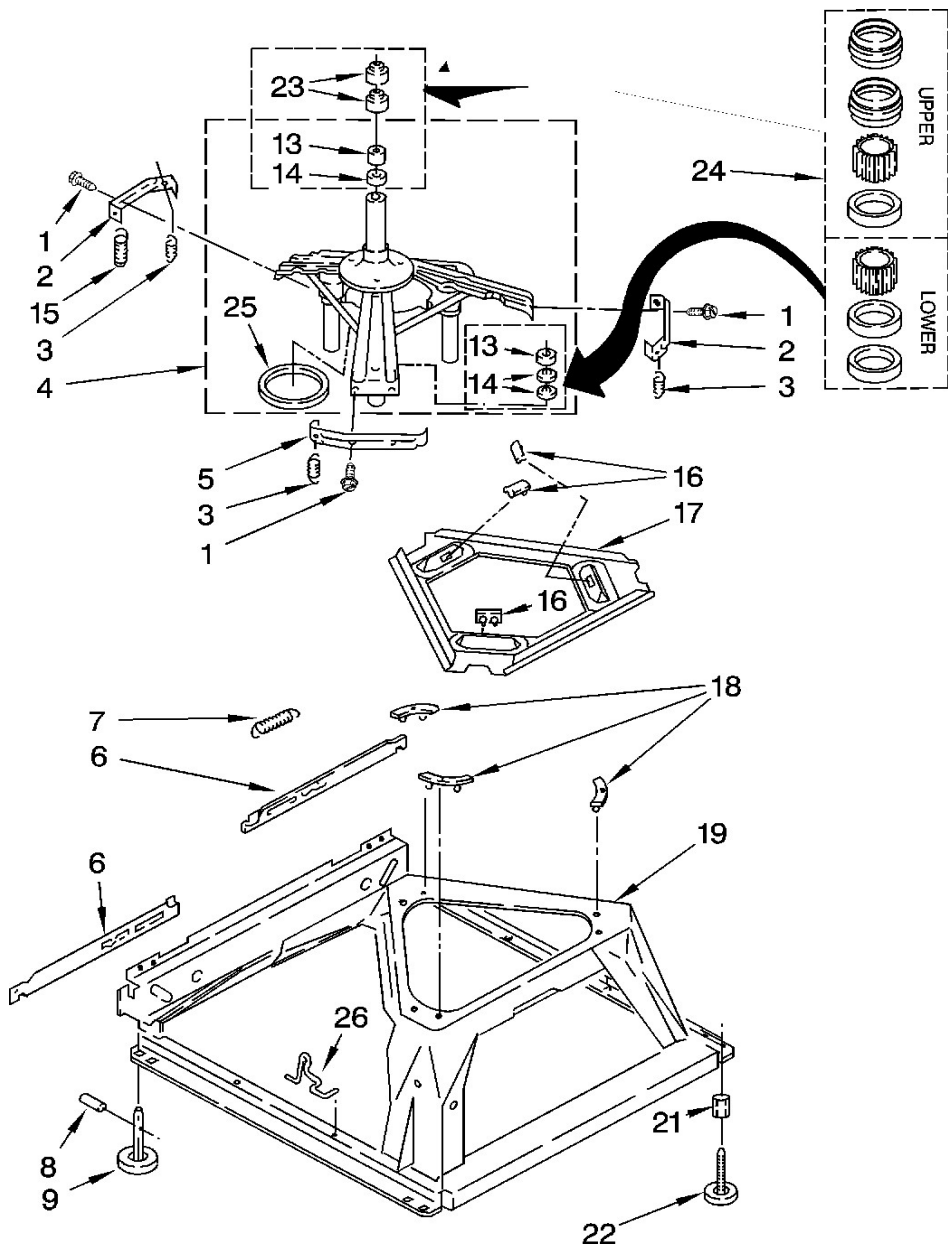

Distribuidor Autorizado

SurteRápido.com

Venta de Refacciones
Electrodomesticas

Lavadora Whirlpool 7MLB8444PQ1