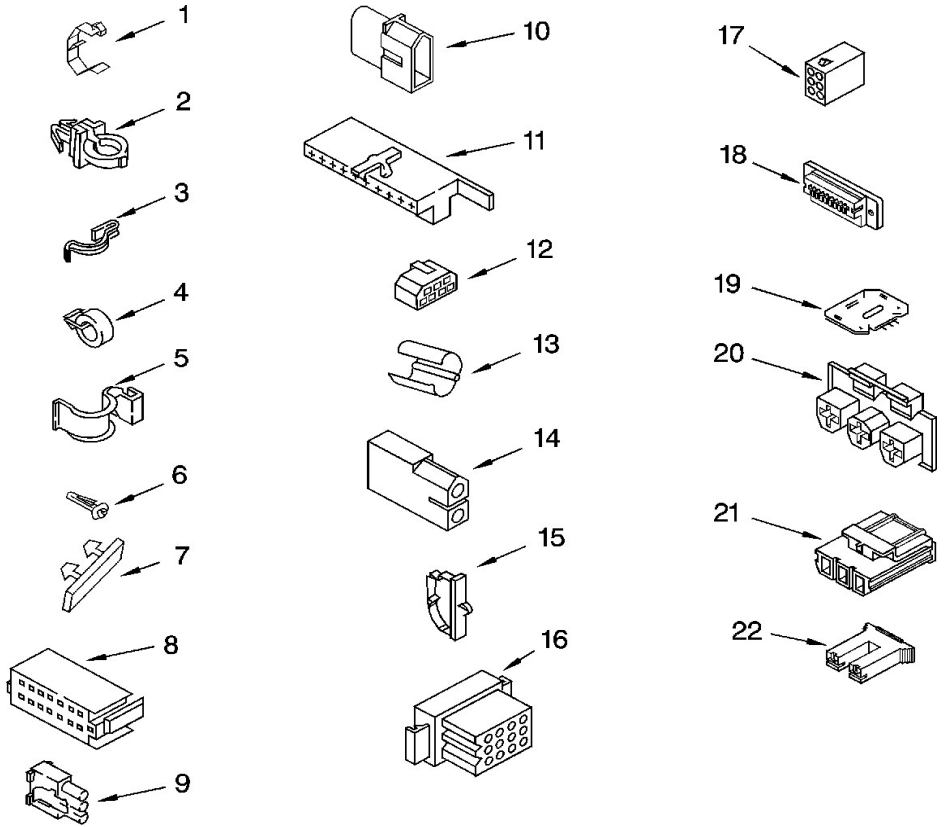

# Lavadora Whirlpool 7MLB8444PQ1

Lavadora Whirlpool 7MLB8444PQ1

<b>No.illus.</b>	<b>DESCRIPCIÓN</b>	<b>No. de Parte</b>
1	Screw, Bracket Mounting (10-32 x 5/8)	3400076
2	Bracket, Spring Outer (2)	64067
3	Spring (3)	63907
4	Support & Brake, Tub	3362087
5	Bracket, Spring Outer (L.F.)	64065
6	Link, Leveling Mechanism (2)	63138
7	Spring, Leveling Mechanism	8316845
8	Pin, Knurled	62837
9	Foot, Rear (2)	285244
13	Bearing, Centerpost (2)	359398
14	Seal, Centerpost (3)	359449
15	Spring, Counterweight	388492
16	Pad, Plate	285219
17	Plate, Suspension (Includes Illus. 16)	3946509
18	Pad, Base	285744
19	Base Assembly(In.6, 7, 8, 9, 16, 17, 18 26)	285459
21	Nut, Lock (2) (3/8-16)	3359452
22	Foot, Front (2)	389102
23	Seal, Centerpost (2)	356934
24	Centerpost Bearing Kit (Inc. 13, 14 & 23)	285203
25	Ring, Sound Deadening	63134
26	Retainer, Suspension Spring	63806

## Lavadora Whirlpool 7MLB8444PQ1

<b>No. Ilus.</b>	<b>DESCRIPCIÓN</b>	<b>No. de Parte</b>
1	Clip, Harness	3349557
2	Clip, Harness	388498
3	Clip, Harness	8528351
4	Clip, Harness	8559320
5	Clip, Harness	90016
6	Clip, Harness	8281256
7	Retainer, (Suds Models)	389379
8	Timer, Block Disconnect (White)	3948614
	Timer, Block Disconnect (Black)	352089
9	Receptacle, Terminal (3-Way)	62889
10	Plug, Terminal (3-Way) (Power Cord)	353424
11	Block, Disconnect (Motor 2 Speed)	62505
12	Block, Disconnect (Use Term. 352088)	3347243
13	Protector	63523
14	Connector (2-Way) (Use Term.94614)	717252
15	Clip, Harness	3352944
16	Block, Disconnect (12-Way)	3390423
17	Receptacle (6-Way) (Use Term. 94613)	3347730
18	Connector, Etc	3349494
19	E.T.C. Control	3955728
20	Connector (T.P.A.) (3-Circuit)	3948617
21	Connector Pressure Switch)	3360056
22	Block, Connector (Cold Valve)	3354925
	Block, Connector (Hot Valve)	3354926